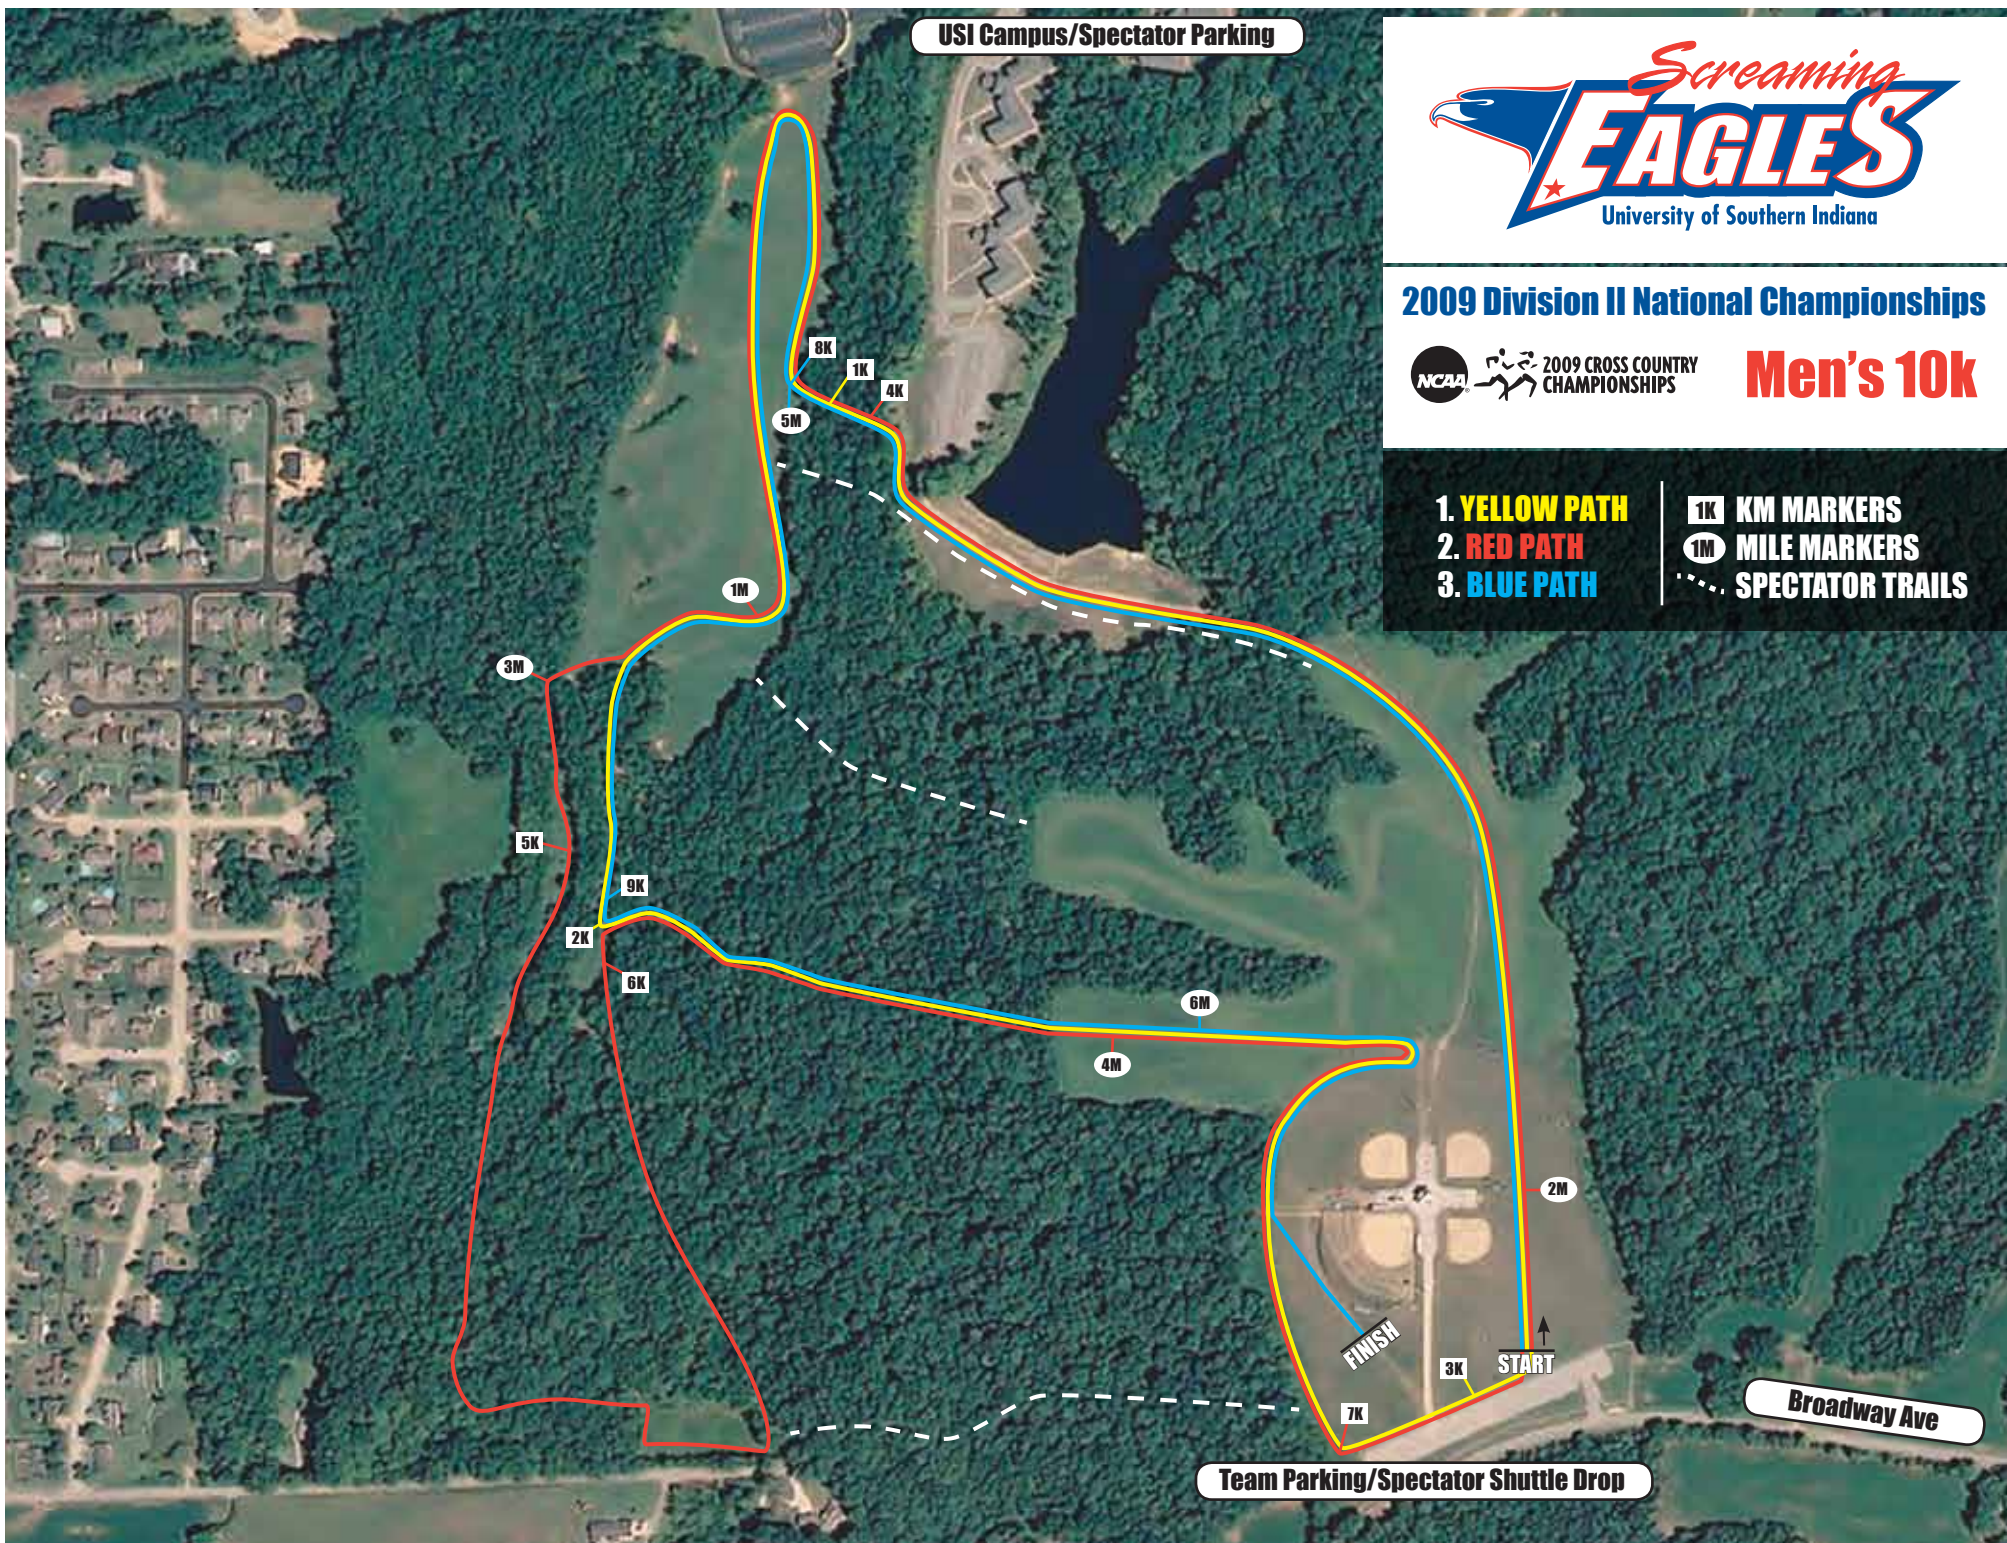

USI Campus/Spectator Parking

2009 Division II National Championships

Men's 10k

- 1. **YELLOW PATH**
- 2. **RED PATH**
- 3. **BLUE PATH**

- 1K** KM MARKERS
- 1M** MILE MARKERS
- SPECTATOR TRAILS

Team Parking/Spectator Shuttle Drop

Broadway Ave

FINISH

START

8K

1K

4K

5M

1M

7K

USI Campus/Spectator Parking

2009 Division II National Championships

Women's 6k

- 1. **YELLOW PATH**
- 2. **RED PATH**

- 1K KM MARKERS
- 1M MILE MARKERS
- SPECTATOR TRAILS

FINISH

START

Broadway Ave

Team Parking/Spectator Shuttle Drop