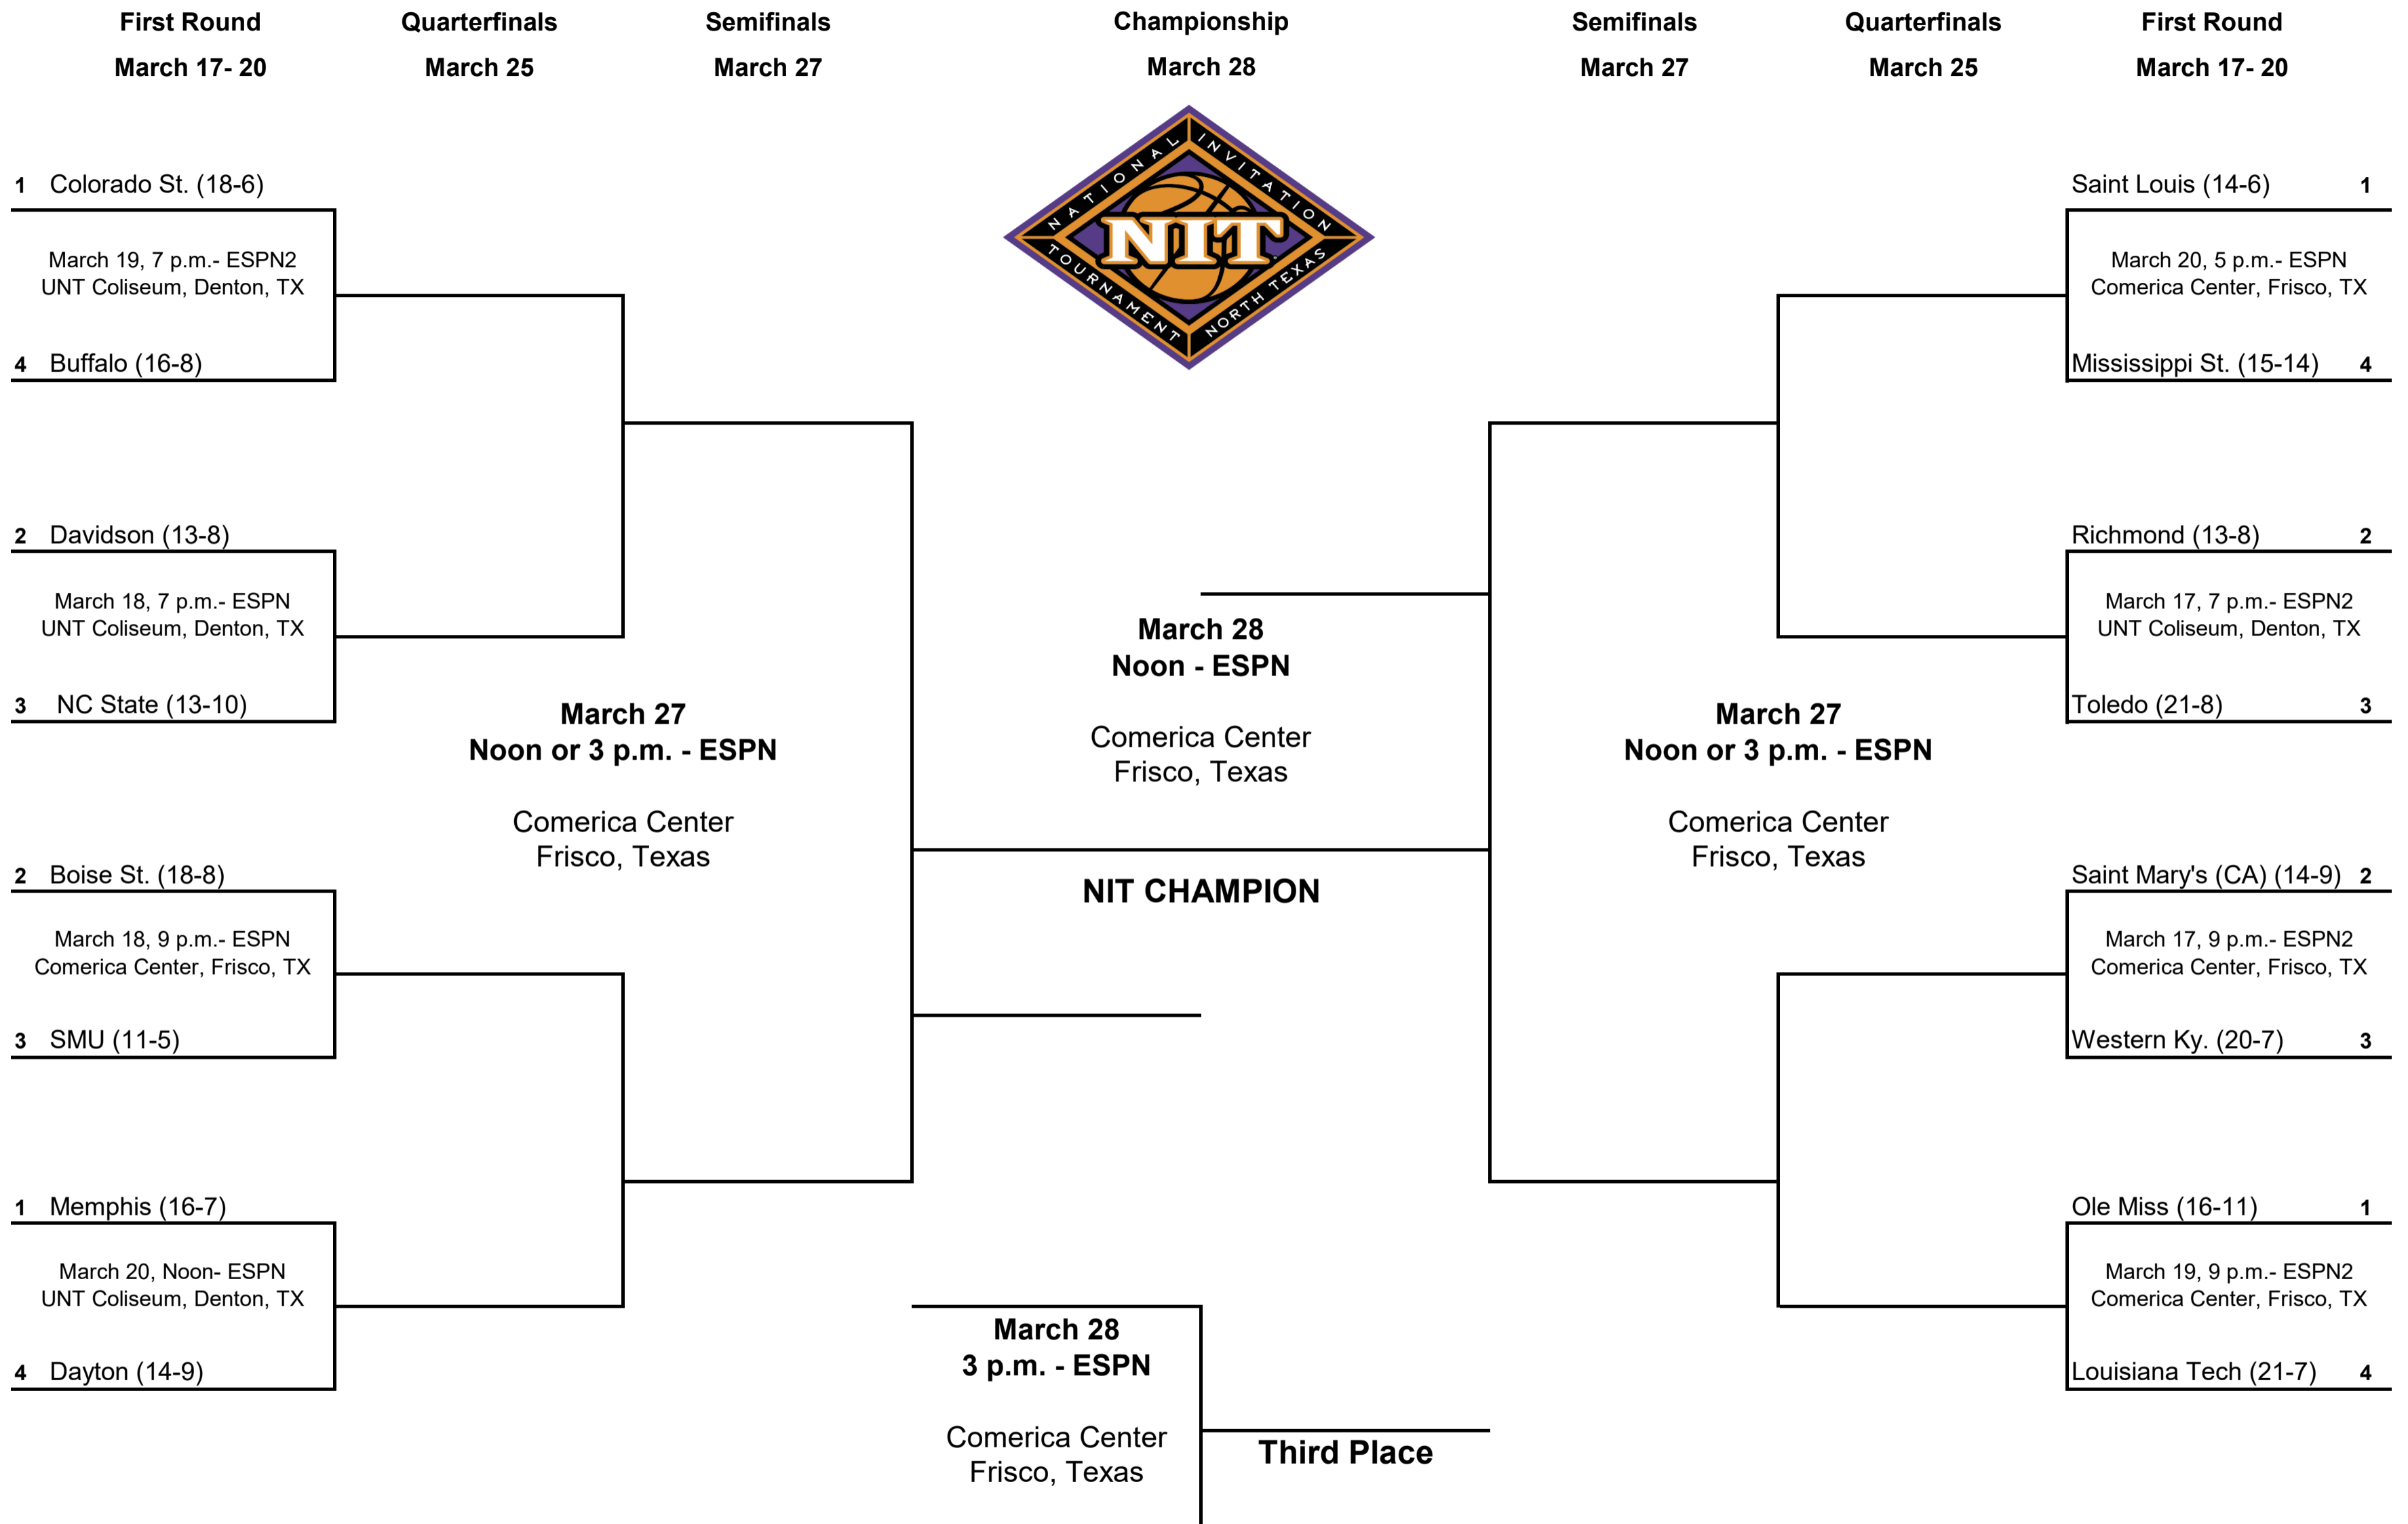

2021 NATIONAL INVITATION TOURNAMENT

All times are Eastern Time

© Copyright 2021 NIT, L.L.C.

The NIT opposes all forms of sports wagering