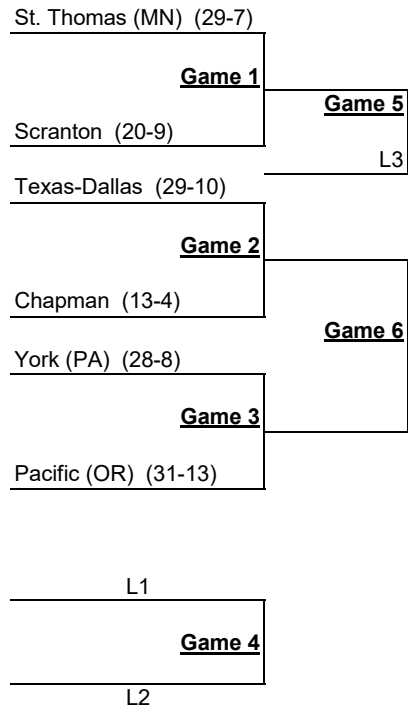

NCAA Division III Baseball Regionals

Collegeville, Minnesota Regional

Day 1	Day 2	Day 3	Day 4
G1 – 11 a.m.	G4 – 11 a.m.	G7 – 11 a.m.	G10 – TBD
G2 – 2:30 p.m.	G5 – 2:30 p.m.	G8 – 2:30 p.m.	*G11 - TBD
G3 – 6 p.m.	G6 – 6 p.m.	G9 – 6 p.m.	*If necessary

Tournament Format	
If four teams remain after Game #6	
Game #7	WG4 vs. LG6
Game #8	WG5 vs. WG6
Game #9	WG7 vs. LG8
Game #10	WG8 vs. WG9
Game #11	If necessary
If five teams remain after Game #6	
Game #7	LG5 vs. LG6
Game #8	WG4 vs. WG5
Game #9	WG6 vs. WG7
If two teams remain after Game #9	
Game #10	WG8 vs. LG9
Game #11	If necessary
If three teams remain after Game #9	
Game #10	WG8 vs. LG9
Game #11	WG9 vs. WG10