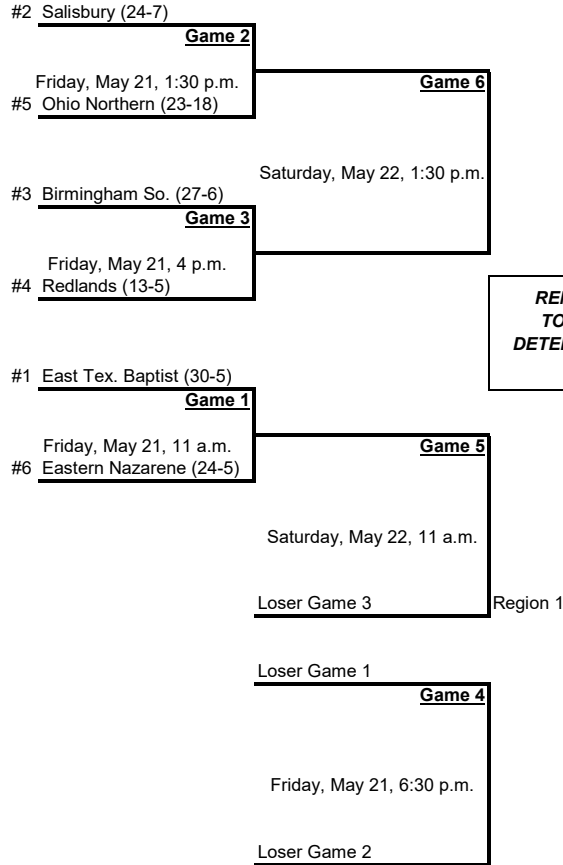

2021 NCAA Division III Softball Championship 6-Team Regional Bracket
Marshall, Texas
May 21-23