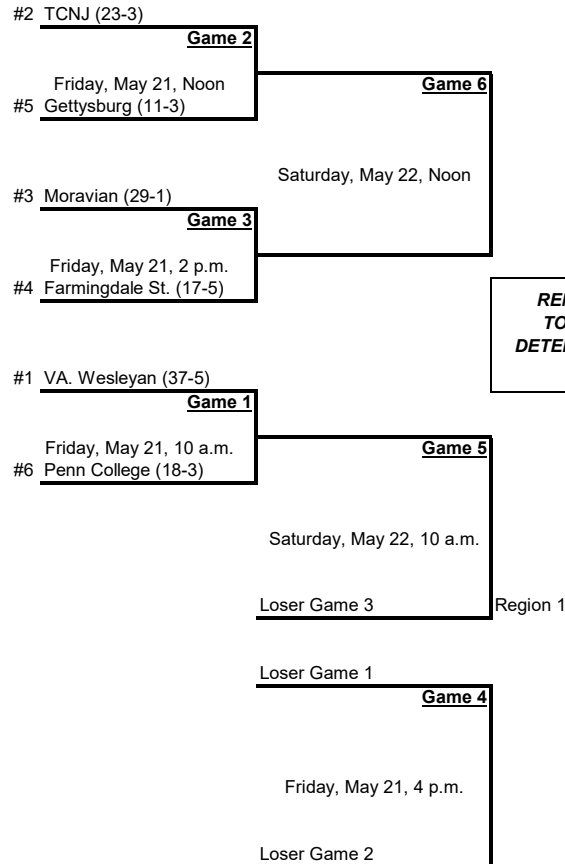

2021 NCAA Division III Softball Championship 6-Team Regional Bracket
Virginia Beach, Virginia
May 21-23