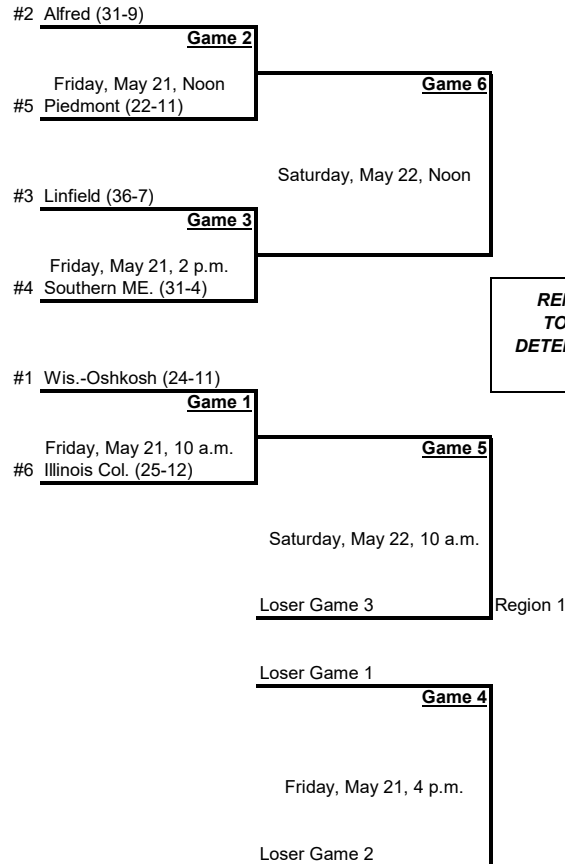

2021 NCAA Division III Softball Championship 6-Team Regional Bracket
Eau Claire, Wisconsin
May 21-23

**REMAINDER OF
TOURNAMENT
DETERMINED AFTER
GAME 6**

TOURNAMENT FORMAT	
Game #1	#6 vs. #1
Game #2	#5 vs. #2
Game #3	#4 vs. #3
Game #4	LG1 vs. LG2
Game #5	WG1 vs. LG3
Game #6	WG2 vs. WG3
If four teams remain after Game #6:	
Game #7	WG4 vs. LG6
Game #8	WG5 vs. WG6
Game #9	WG7 vs. LG8
Game #10	WG8 vs. WG9
Game #11	Same teams as G10
If five teams remain after Game #6:	
Game #7	WG4 vs. WG5
Game #8	LG5 vs. LG6
Game #9	WG6 vs. WG7
If two teams remain after Game #9:	
Game #10	WG8 vs. WG9
Game #11	Same teams as G10
If three teams remain after Game #9:	
Game #10	WG8 vs. LG9
Game #11	WG9 vs. WG10