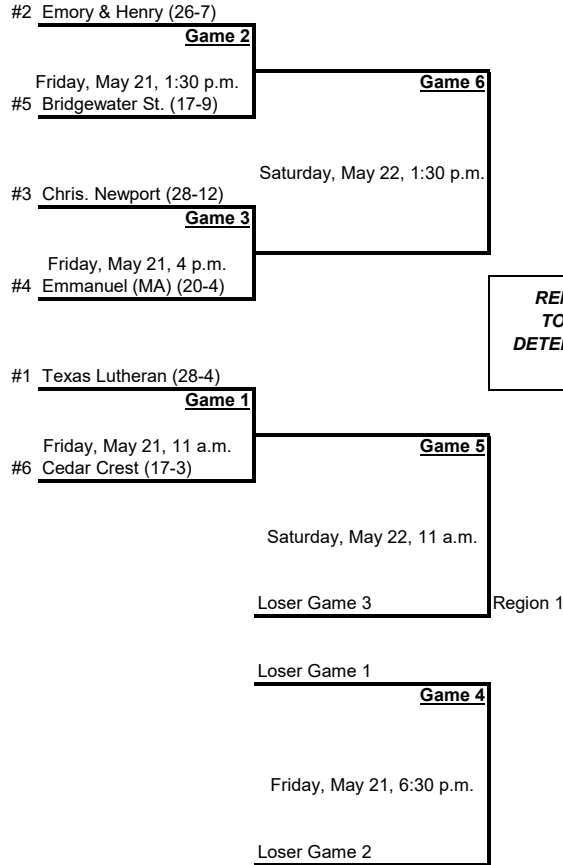

© 2021 National Collegiate Athletic Association. No commercial use without the NCAA's written permission.  
 The NCAA opposes all forms of sports wagering.

**2021 NCAA Division III Softball Championship 6-Team Regional Bracket**  
**Bangor, Maine**  
**May 21-23**

**REMAINDER OF  
 TOURNAMENT  
 DETERMINED AFTER  
 GAME 6**

TOURNAMENT FORMAT	
Game #1	#6 vs. #1
Game #2	#5 vs. #2
Game #3	#4 vs. #3
Game #4	LG1 vs. LG2
Game #5	WG1 vs. LG3
Game #6	WG2 vs. WG3
If four teams remain after Game #6:	
Game #7	WG4 vs. LG6
Game #8	WG5 vs. WG6
Game #9	WG7 vs. LG8
Game #10	WG8 vs. WG9
Game #11	Same teams as G10
If five teams remain after Game #6:	
Game #7	WG4 vs. WG5
Game #8	LG5 vs. LG6
Game #9	WG6 vs. WG7
If two teams remain after Game #9:	
Game #10	WG8 vs. WG9
Game #11	Same teams as G10
If three teams remain after Game #9:	
Game #10	WG8 vs. LG9
Game #11	WG9 vs. WG10

© 2021 National Collegiate Athletic Association. No commercial use without the NCAA's written permission.  
 The NCAA opposes all forms of sports wagering.

**2021 NCAA Division III Softball Championship 6-Team Regional Bracket**  
**Seguin, Texas**  
**May 21-23**