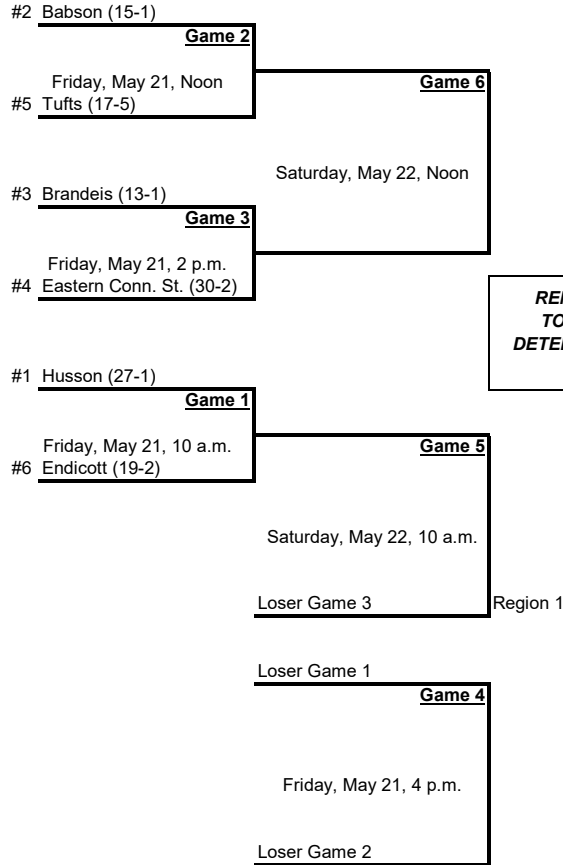

2021 NCAA Division III Softball Championship 6-Team Regional Bracket
Bangor, Maine
May 21-23

**REMAINDER OF
TOURNAMENT
DETERMINED AFTER
GAME 6**

TOURNAMENT FORMAT	
Game #1	#6 vs. #1
Game #2	#5 vs. #2
Game #3	#4 vs. #3
Game #4	LG1 vs. LG2
Game #5	WG1 vs. LG3
Game #6	WG2 vs. WG3
If four teams remain after Game #6:	
Game #7	WG4 vs. LG6
Game #8	WG5 vs. WG6
Game #9	WG7 vs. LG8
Game #10	WG8 vs. WG9
Game #11	Same teams as G10
If five teams remain after Game #6:	
Game #7	WG4 vs. WG5
Game #8	LG5 vs. LG6
Game #9	WG6 vs. WG7
If two teams remain after Game #9:	
Game #10	WG8 vs. WG9
Game #11	Same teams as G10
If three teams remain after Game #9:	
Game #10	WG8 vs. LG9
Game #11	WG9 vs. WG10