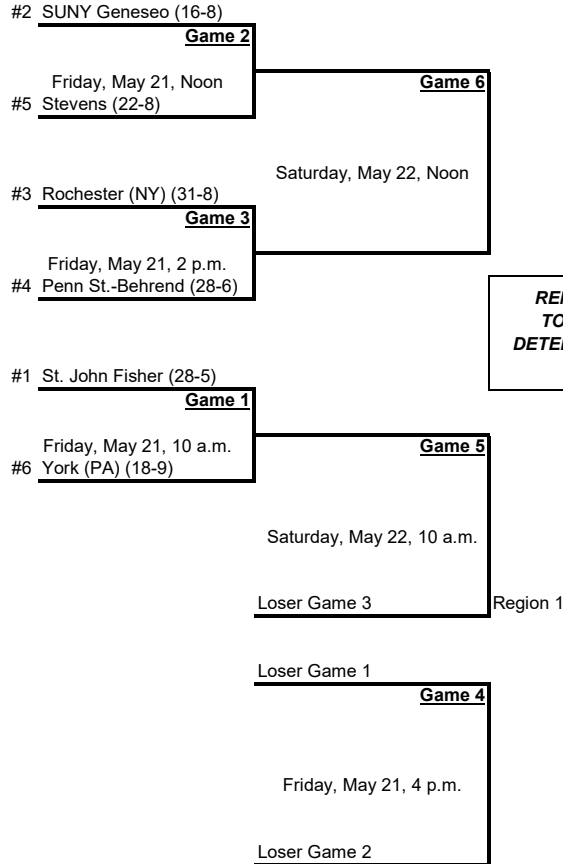

2021 NCAA Division III Softball Championship 6-Team Regional Bracket
Erie, Pennsylvania
May 21-23

**REMAINDER OF
TOURNAMENT
DETERMINED AFTER
GAME 6**

TOURNAMENT FORMAT	
Game #1	#6 vs. #1
Game #2	#5 vs. #2
Game #3	#4 vs. #3
Game #4	LG1 vs. LG2
Game #5	WG1 vs. LG3
Game #6	WG2 vs. WG3
If four teams remain after Game #6:	
Game #7	WG4 vs. LG6
Game #8	WG5 vs. WG6
Game #9	WG7 vs. LG8
Game #10	WG8 vs. WG9
Game #11	Same teams as G10
If five teams remain after Game #6:	
Game #7	WG4 vs. WG5
Game #8	LG5 vs. LG6
Game #9	WG6 vs. WG7
If two teams remain after Game #9:	
Game #10	WG8 vs. WG9
Game #11	Same teams as G10
If three teams remain after Game #9:	
Game #10	WG8 vs. LG9
Game #11	WG9 vs. WG10