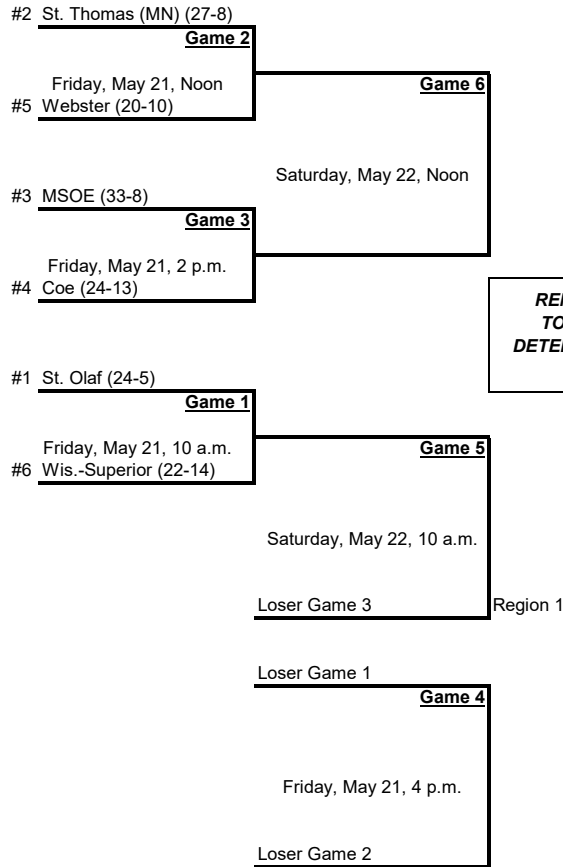

2021 NCAA Division III Softball Championship 6-Team Regional Bracket
Waverly, Iowa
May 21-23

**REMAINDER OF
TOURNAMENT
DETERMINED AFTER
GAME 6**

TOURNAMENT FORMAT	
Game #1	#6 vs. #1
Game #2	#5 vs. #2
Game #3	#4 vs. #3
Game #4	LG1 vs. LG2
Game #5	WG1 vs. LG3
Game #6	WG2 vs. WG3
If four teams remain after Game #6:	
Game #7	WG4 vs. LG6
Game #8	WG5 vs. WG6
Game #9	WG7 vs. LG8
Game #10	WG8 vs. WG9
Game #11	Same teams as G10
If five teams remain after Game #6:	
Game #7	WG4 vs. WG5
Game #8	LG5 vs. LG6
Game #9	WG6 vs. WG7
If two teams remain after Game #9:	
Game #10	WG8 vs. WG9
Game #11	Same teams as G10
If three teams remain after Game #9:	
Game #10	WG8 vs. LG9
Game #11	WG9 vs. WG10