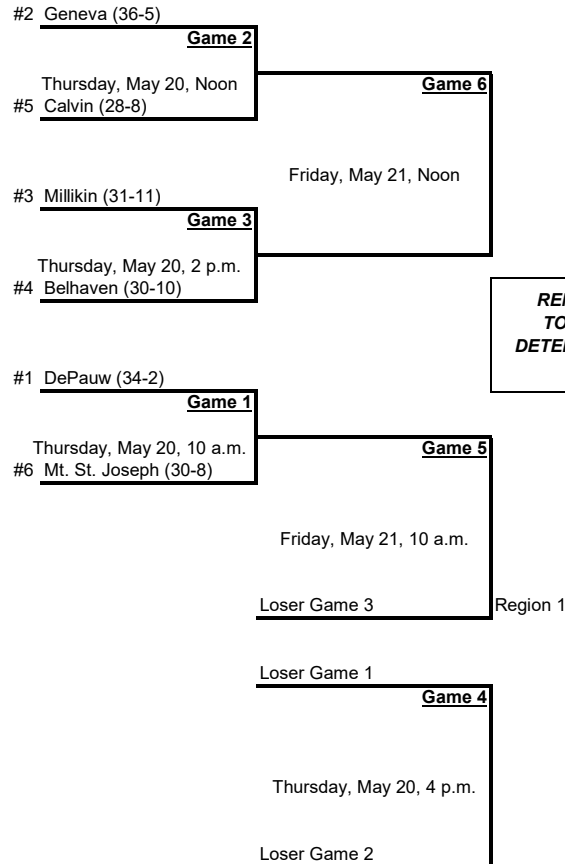

**2021 NCAA Division III Softball Championship 6-Team Regional Bracket**  
**Decatur, Illinois**  
**May 20-22**

**REMAINDER OF  
 TOURNAMENT  
 DETERMINED AFTER  
 GAME 6**

TOURNAMENT FORMAT	
Game #1	#6 vs. #1
Game #2	#5 vs. #2
Game #3	#4 vs. #3
Game #4	LG1 vs. LG2
Game #5	WG1 vs. LG3
Game #6	WG2 vs. WG3
If four teams remain after Game #6:	
Game #7	WG4 vs. LG6
Game #8	WG5 vs. WG6
Game #9	WG7 vs. LG8
Game #10	WG8 vs. WG9
Game #11	Same teams as G10
If five teams remain after Game #6:	
Game #7	WG4 vs. WG5
Game #8	LG5 vs. LG6
Game #9	WG6 vs. WG7
If two teams remain after Game #9:	
Game #10	WG8 vs. WG9
Game #11	Same teams as G10
If three teams remain after Game #9:	
Game #10	WG8 vs. LG9
Game #11	WG9 vs. WG10

© 2021 National Collegiate Athletic Association. No commercial use without the NCAA's written permission.  
 The NCAA opposes all forms of sports wagering.

**2021 NCAA Division III Softball Championship 6-Team Regional Bracket**  
**Marshall, Texas**  
**May 21-23**