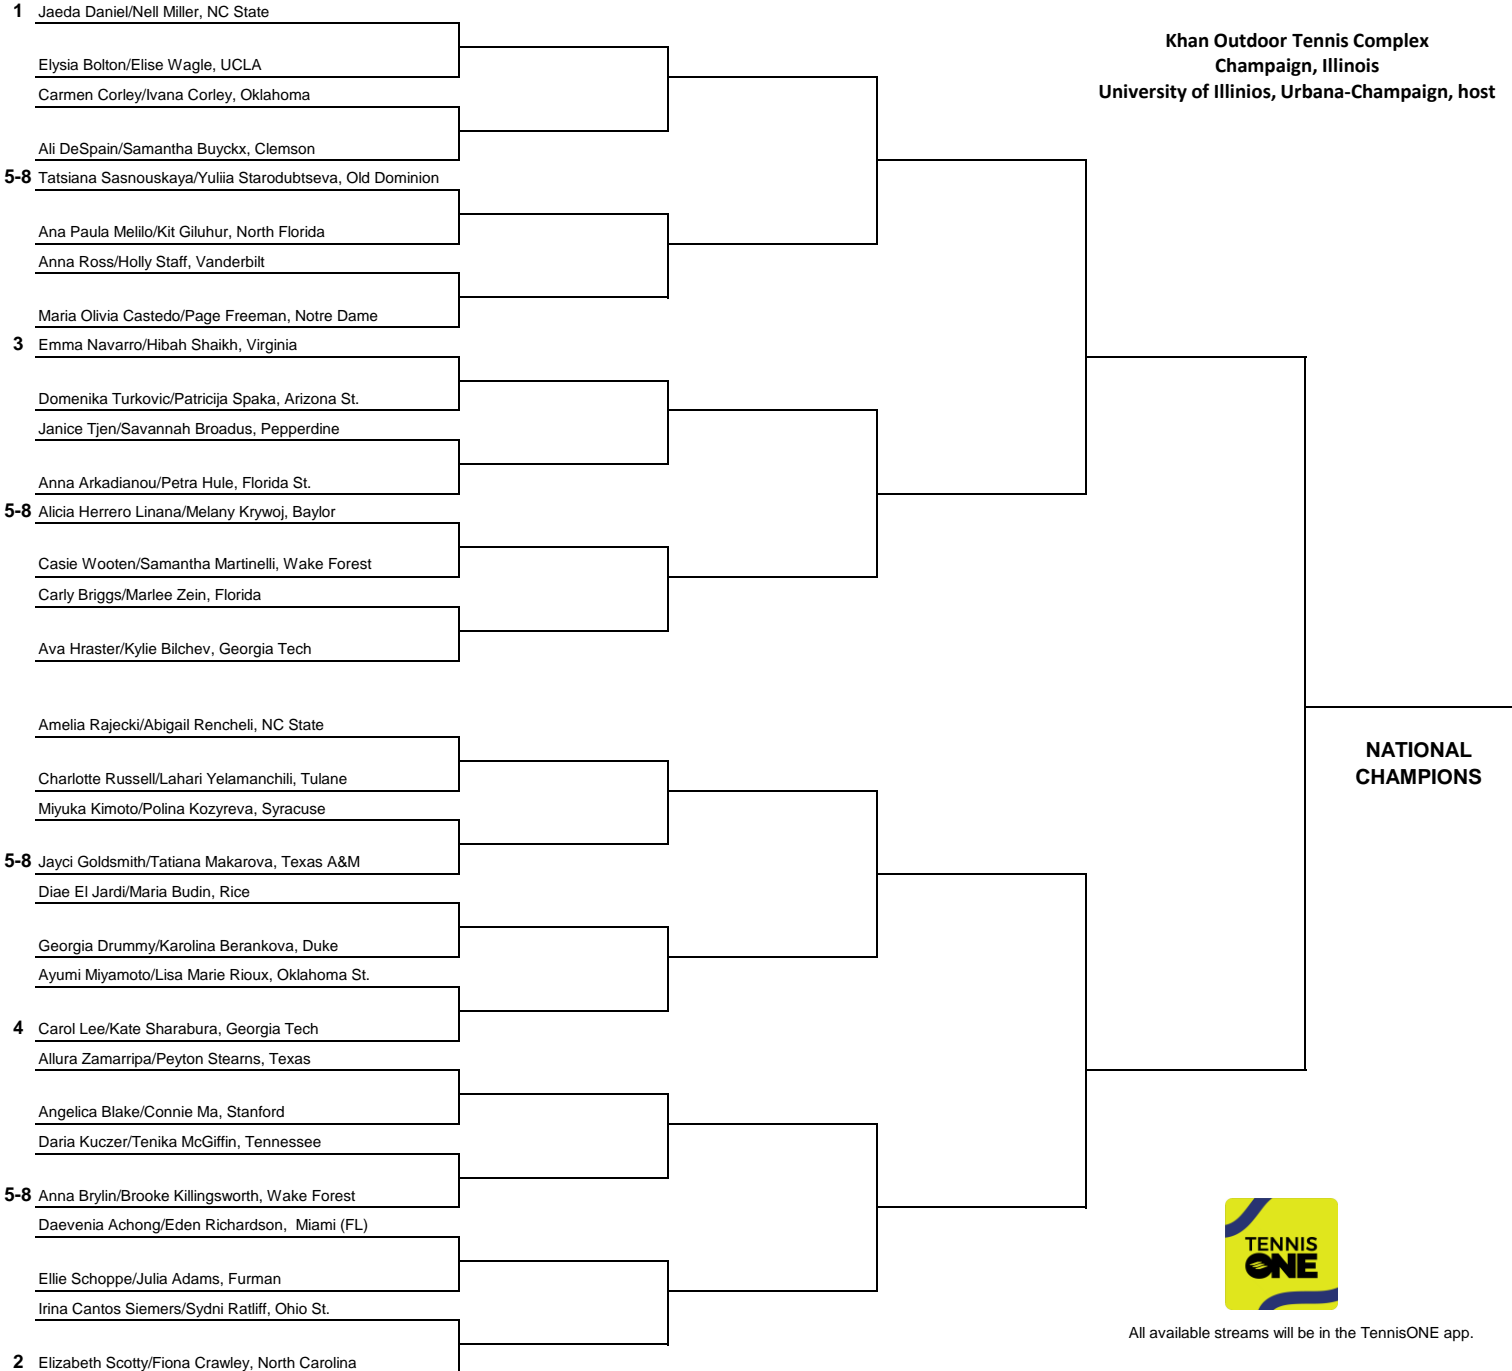

2022 NCAA Division I Women's Tennis Championship

Event: Doubles Championship

Round of 32
May 24

Round of 16
May 25

Quarterfinals
May 26

Semifinals
May 27

Championship
May 28

All times are Central time.
Information subject to change.