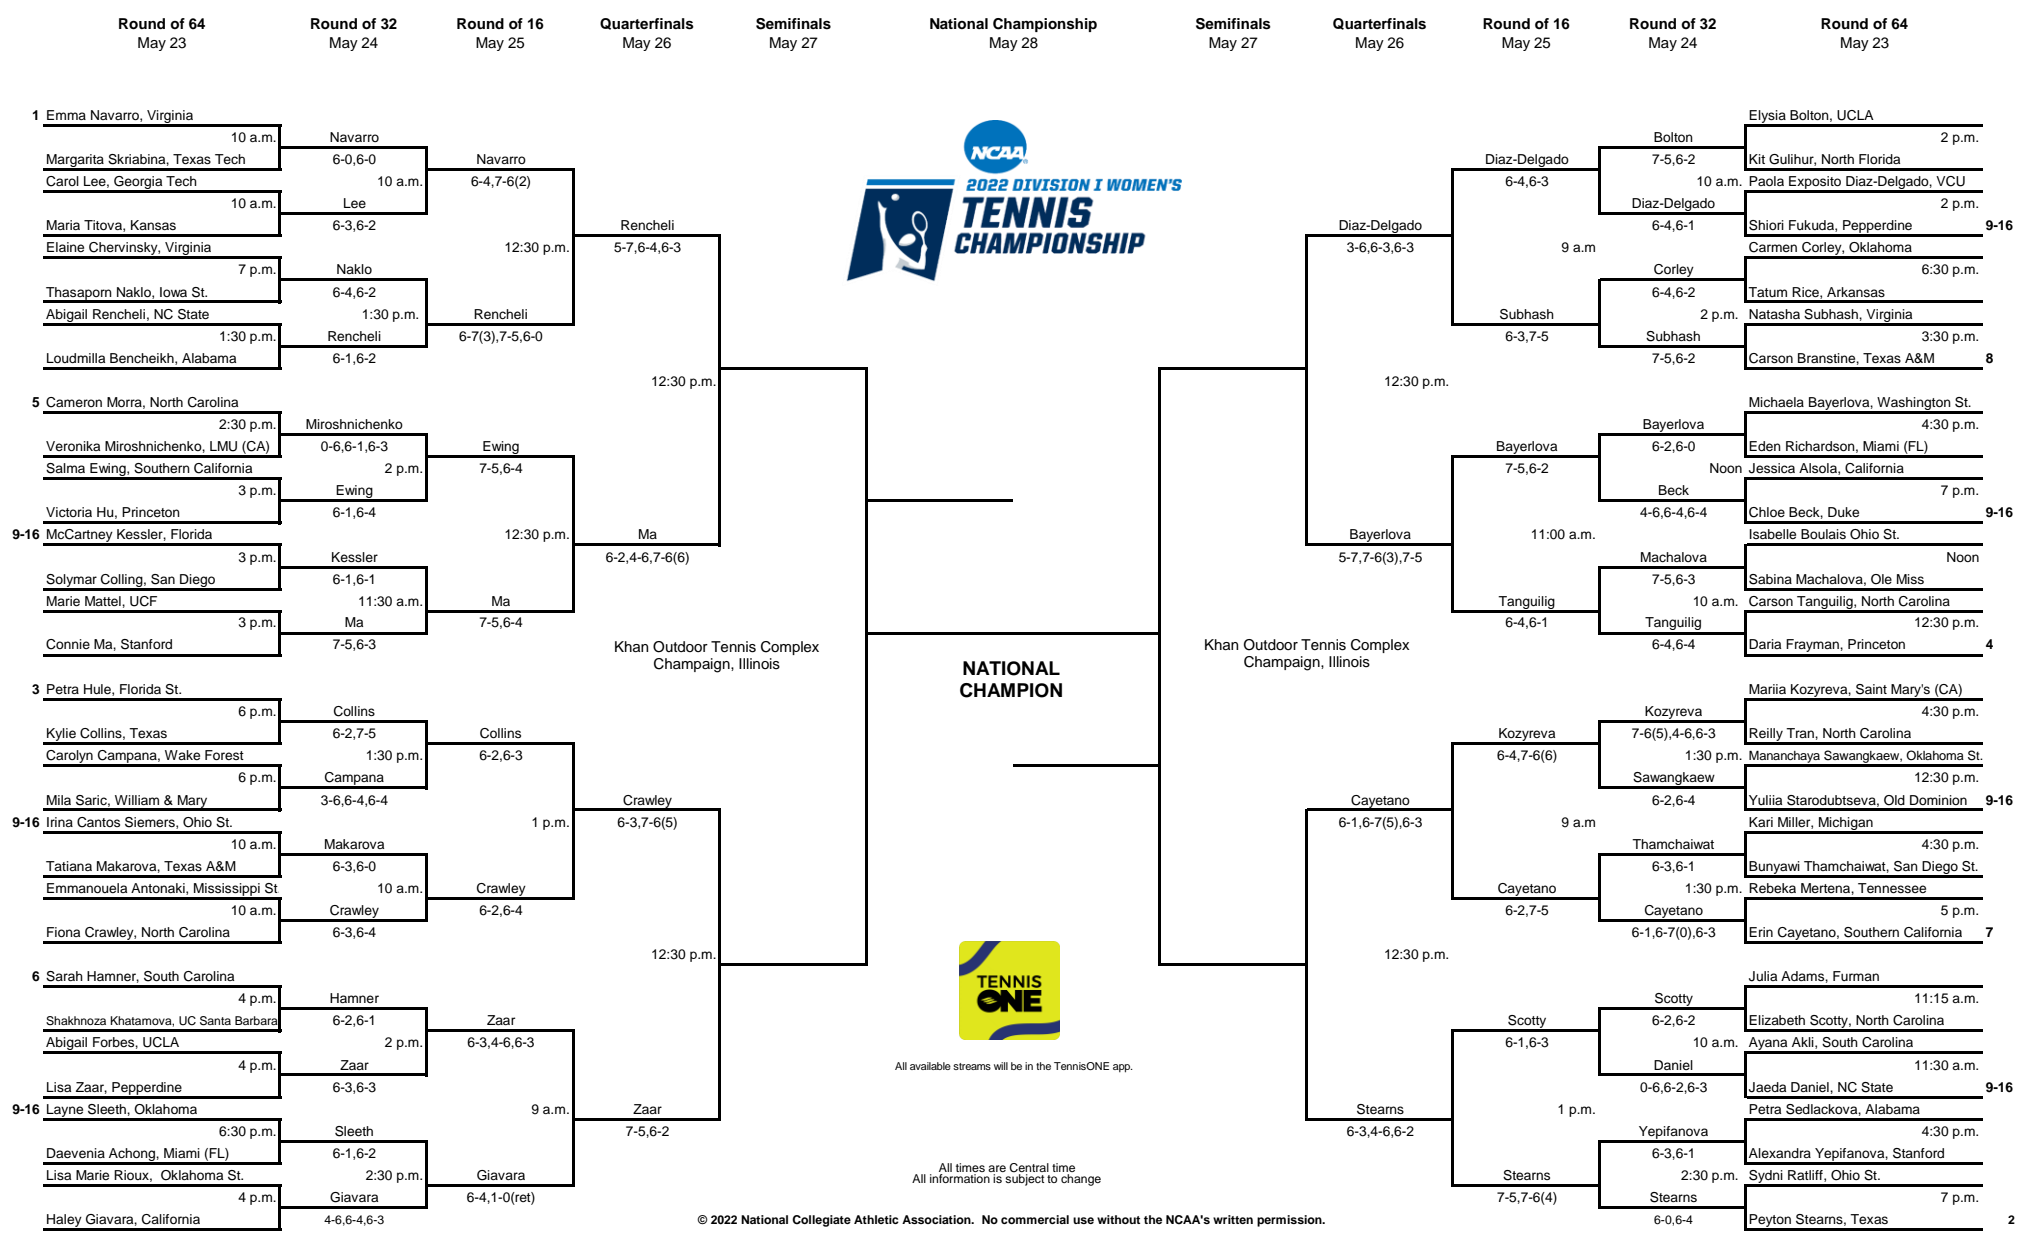

2022 NCAA Division I Women's Tennis Championship

Event: Singles Championship

All available streams will be in the TennisONE app.

© 2022 National Collegiate Athletic Association. No commercial use without the NCAA's written permission.