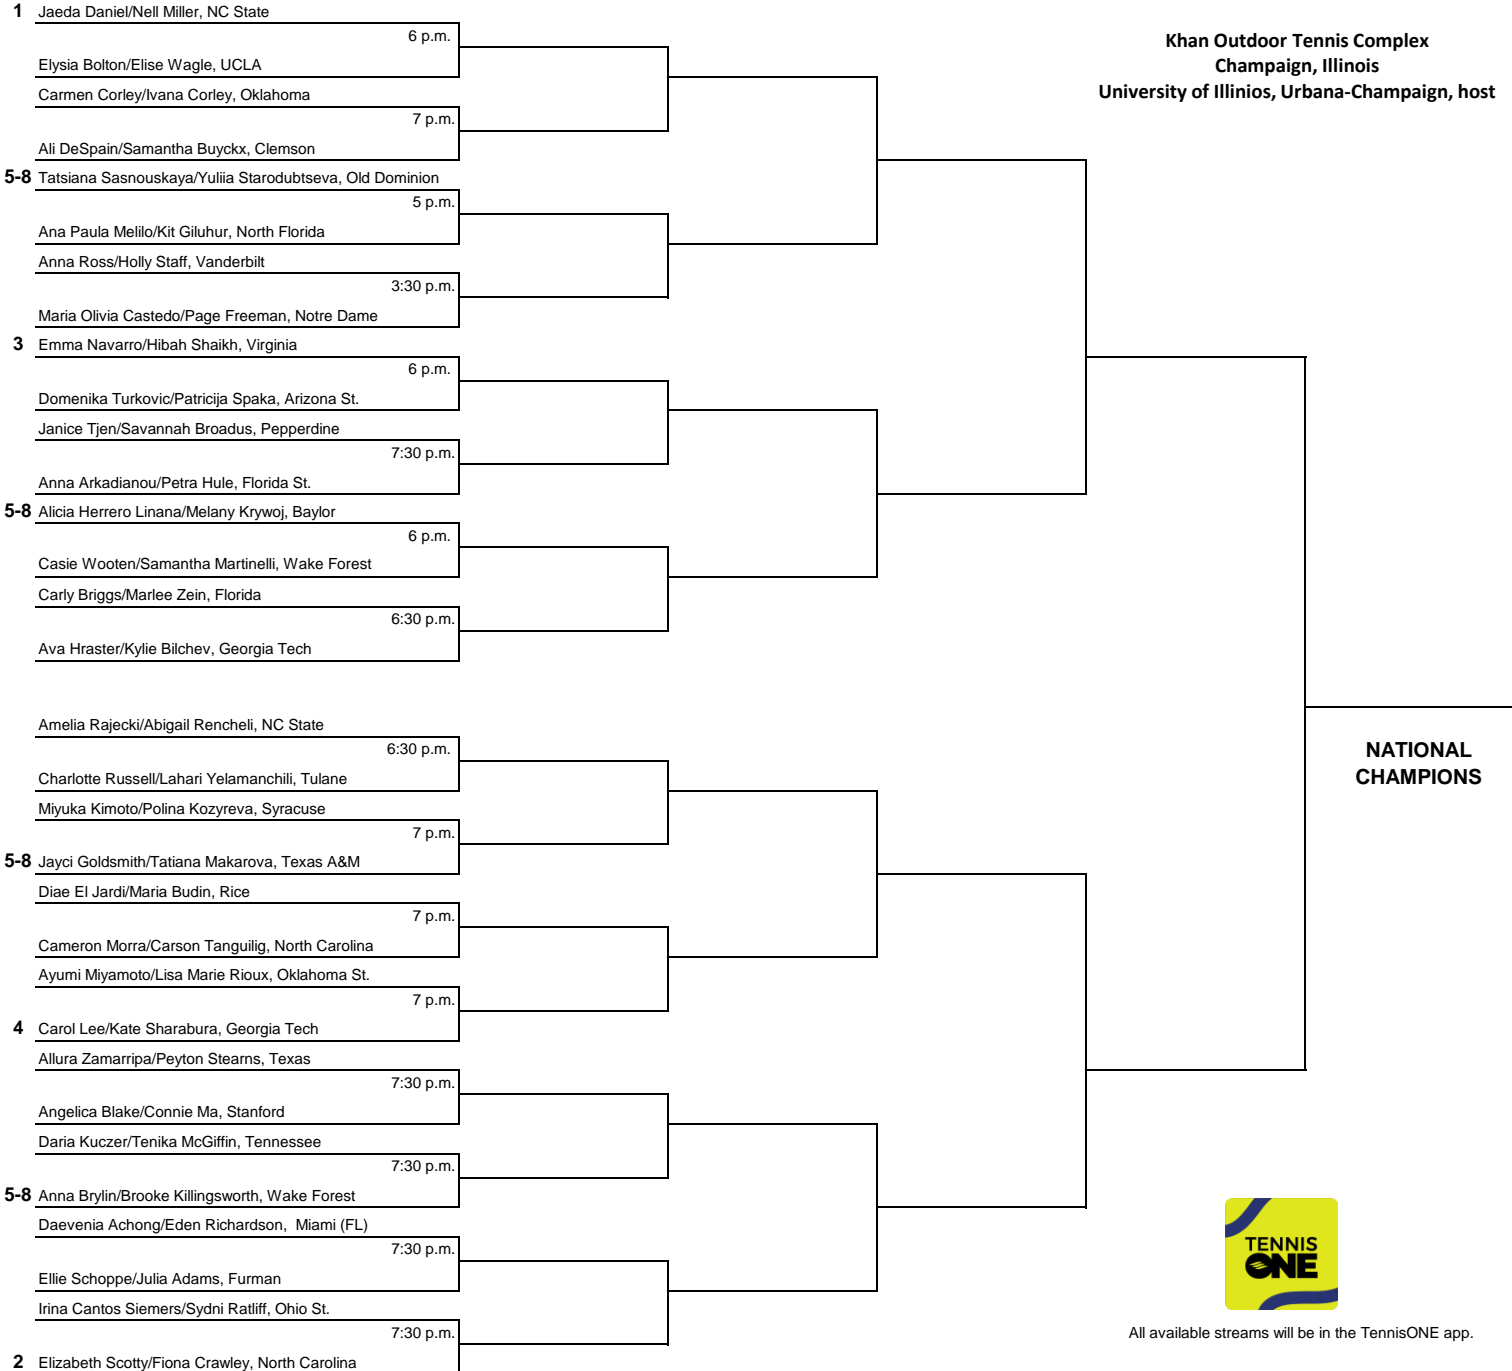

## Event: Doubles Championship

**Round of 32**  
May 24

**Round of 16**  
May 25

**Quarterfinals**  
May 26

**Semifinals**  
May 27

**Championship**  
May 28

All times are Central time.  
Information subject to change.