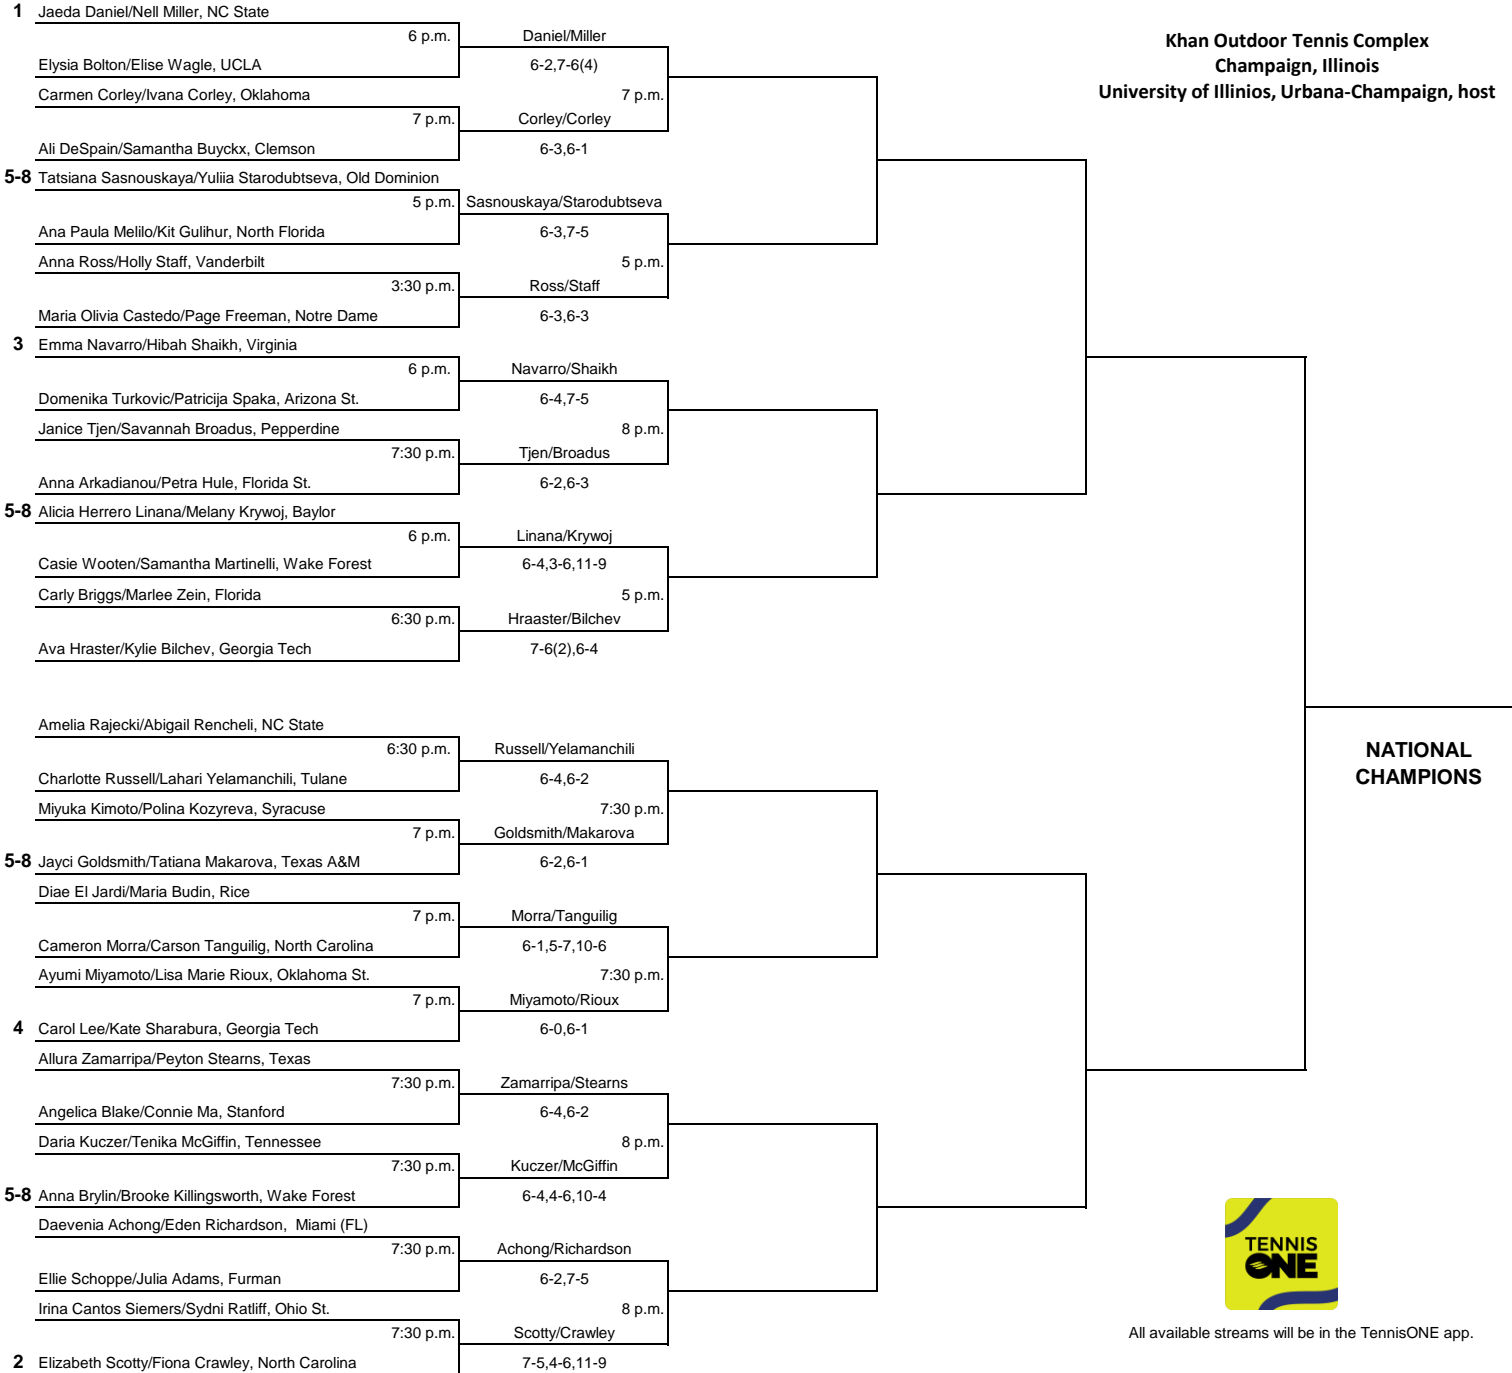

2022 NCAA Division I Women's Tennis Championship

Event: Doubles Championship

Round of 32
May 24

Round of 16
May 25

Quarterfinals
May 26

Semifinals
May 27

Championship
May 28

All available streams will be in the TennisONE app.

All times are Central time.
Information subject to change.

Don't Bet On It.