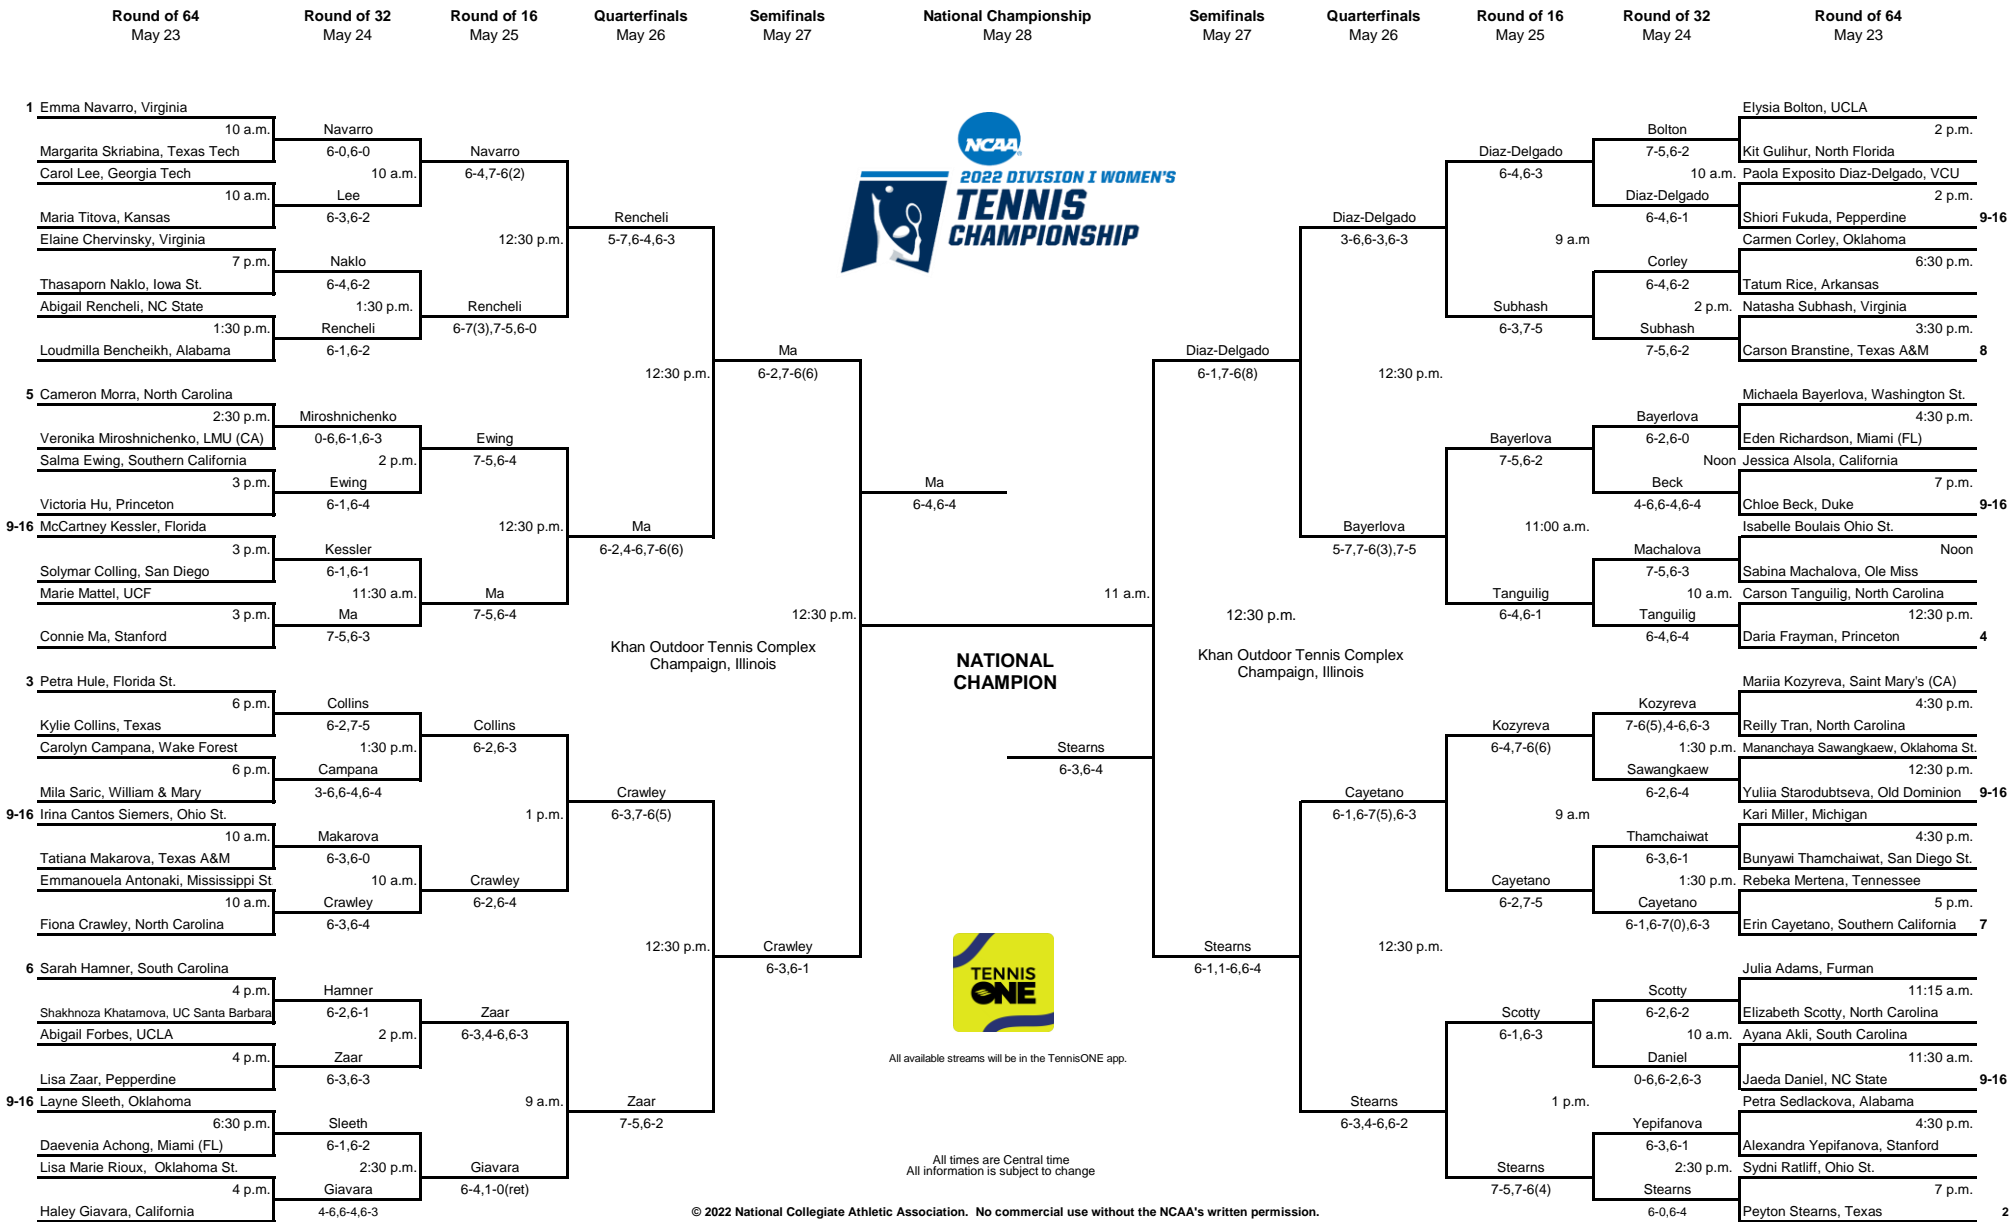

2022 NCAA Division I Women's Tennis Championship

Event: Singles Championship

NATIONAL CHAMPION

All available streams will be in the TennisONE app.

All times are Central time
All information is subject to change