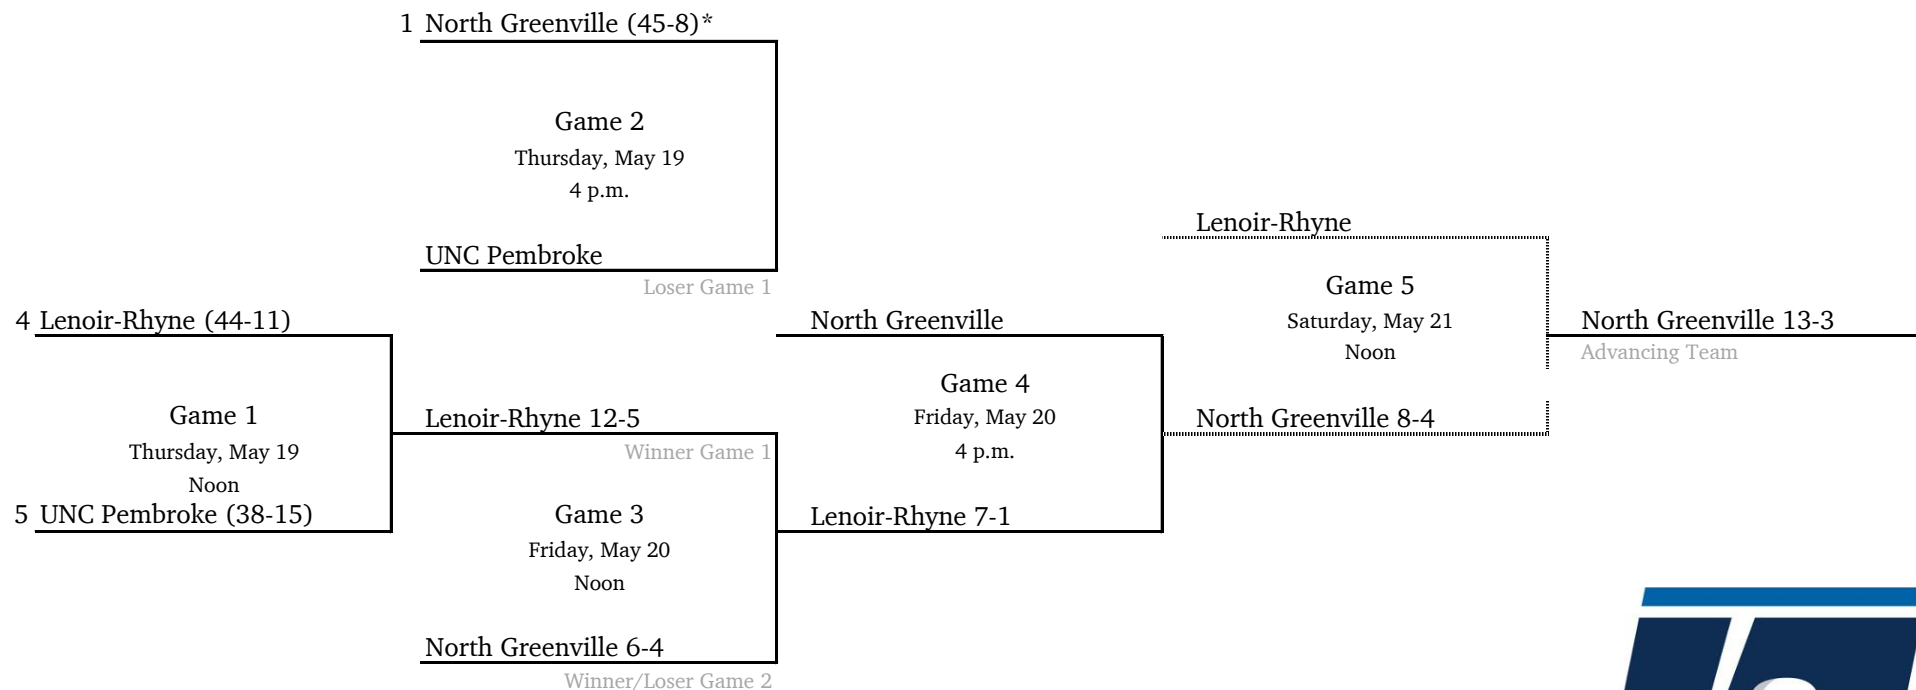

2022 NCAA Division II Baseball Championship

Southeast Regional #1 - North Greenville University

All times are Eastern.
Information subject to change.