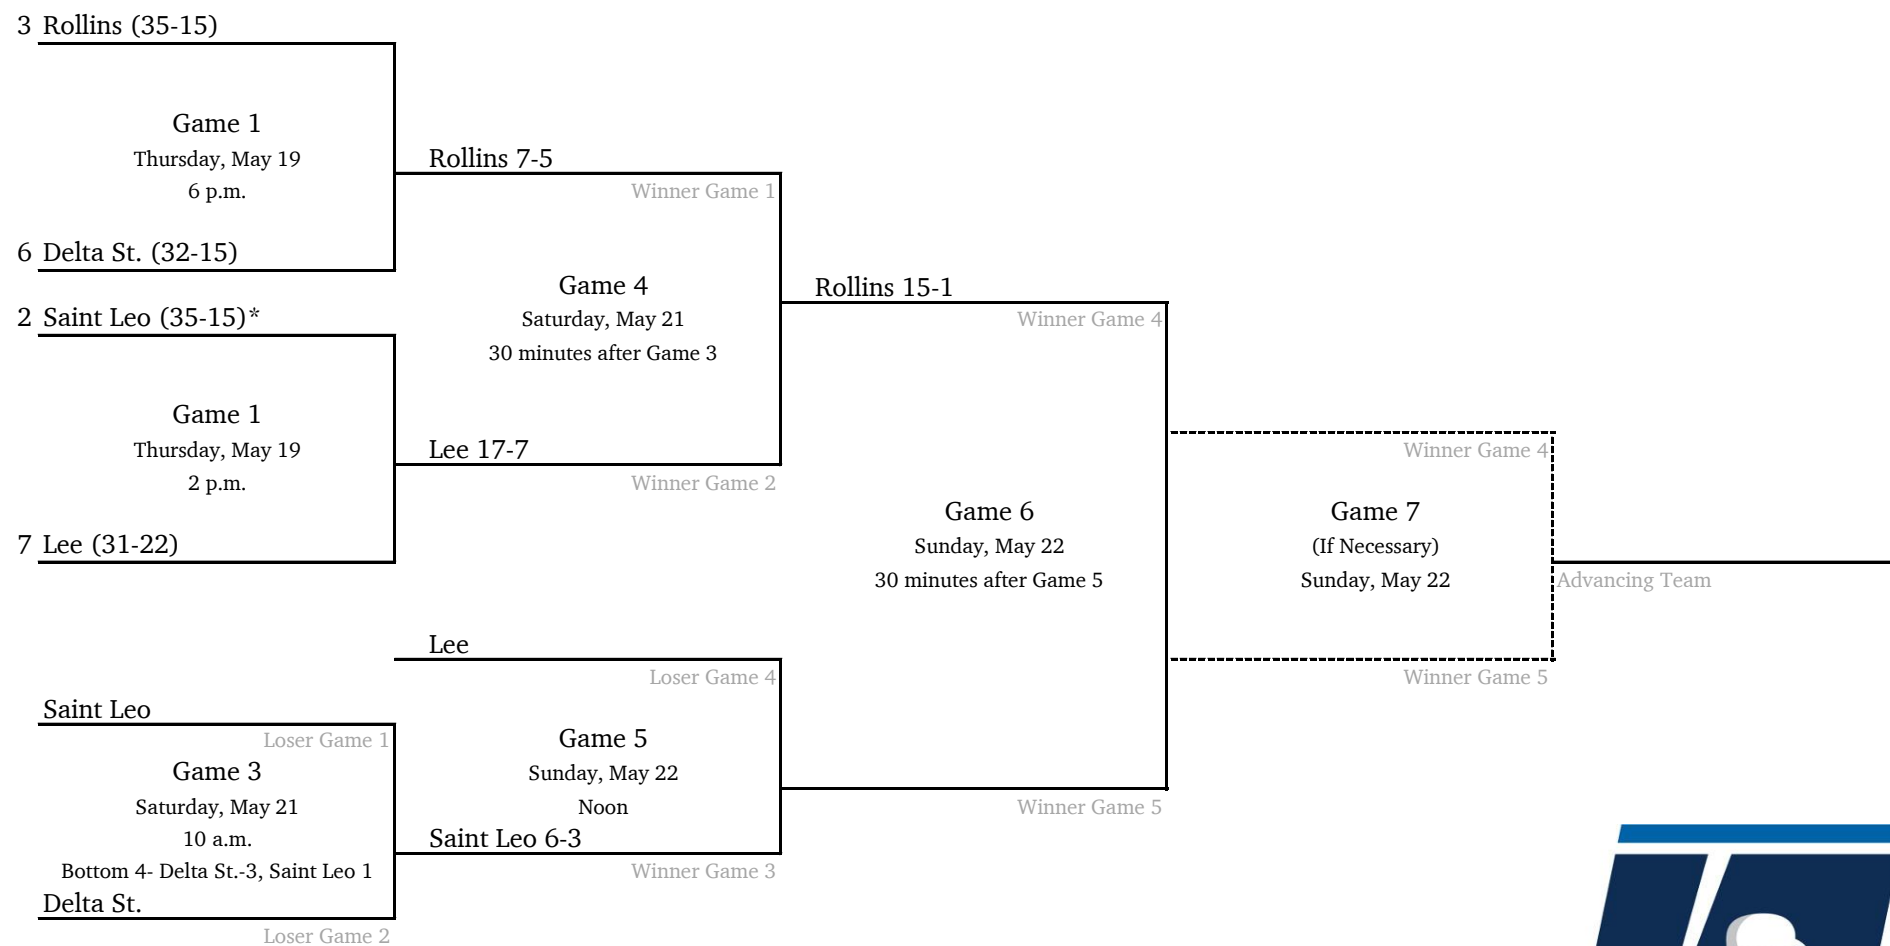

2022 NCAA Division II Baseball Championship

South Regional #2 - Saint Leo University

*Denotes host institution
All times are Eastern.