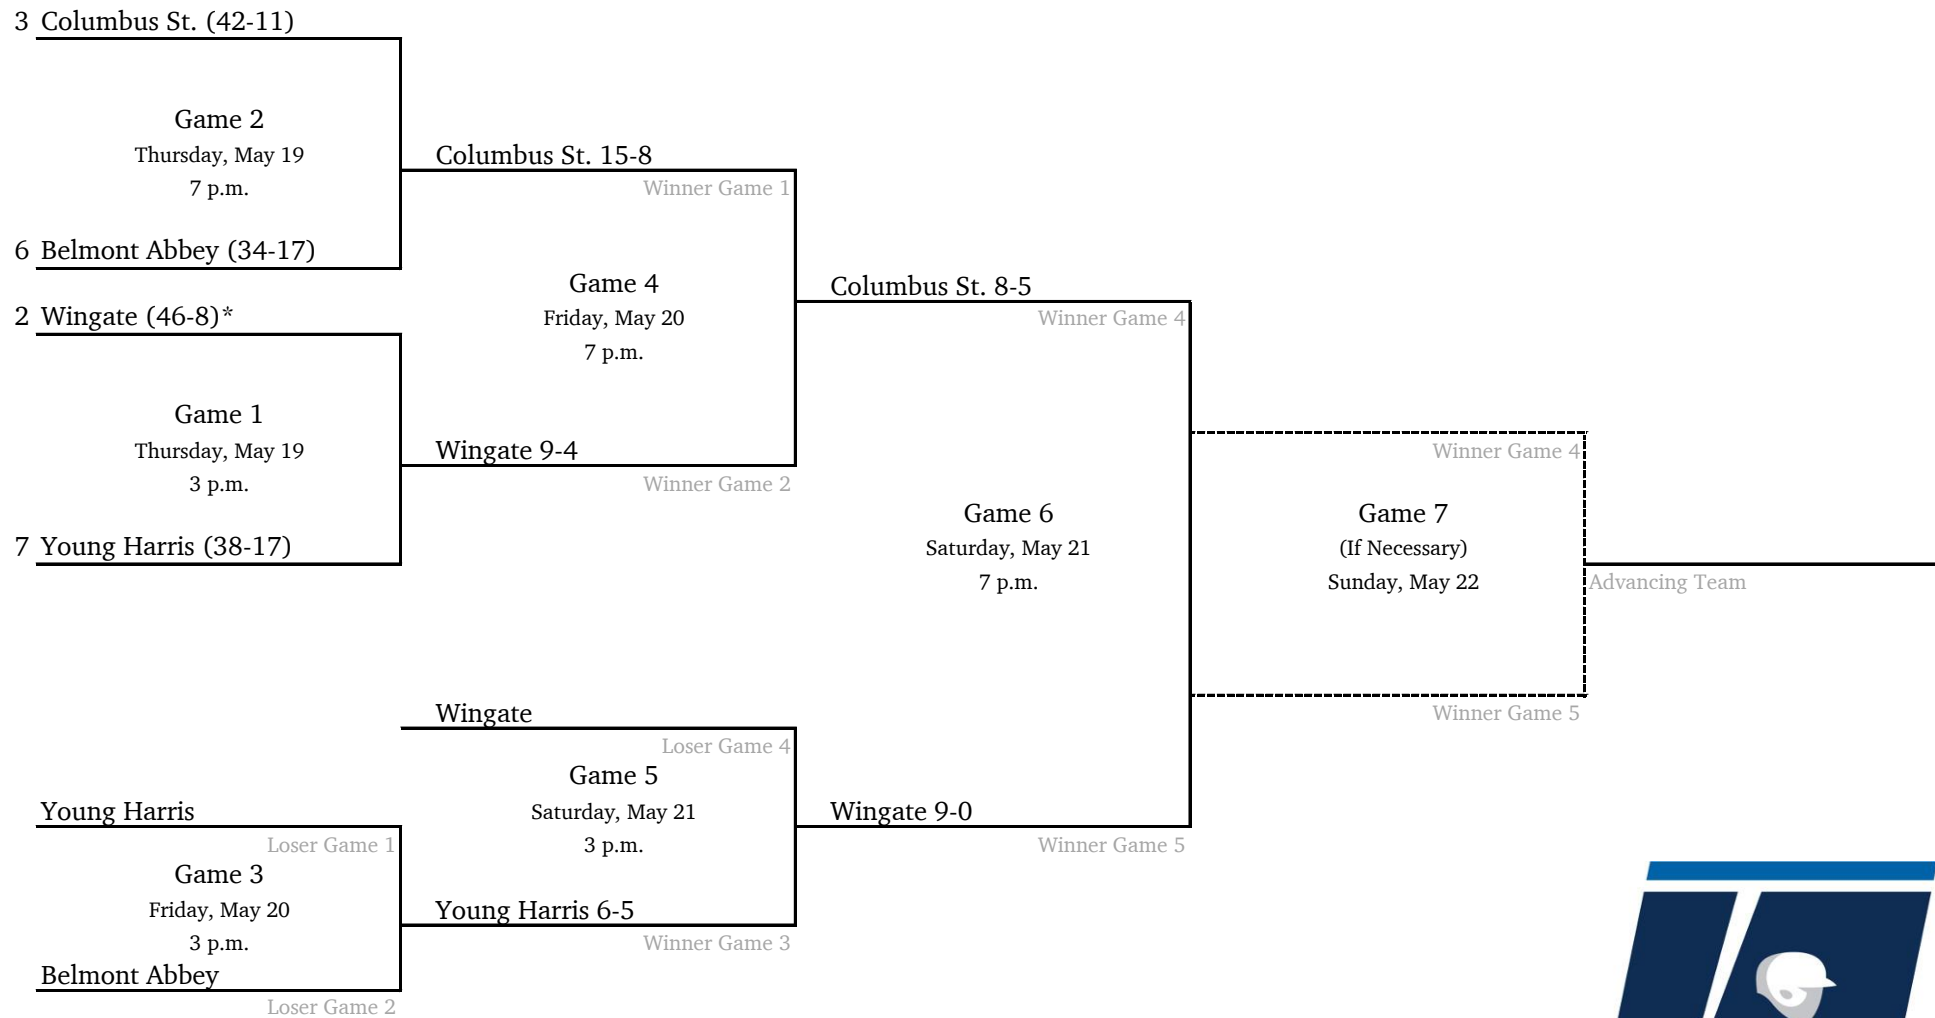

2022 NCAA Division II Baseball Championship

Southeast Regional #2 - Wingate University

*Denotes host institution
All times are Eastern.