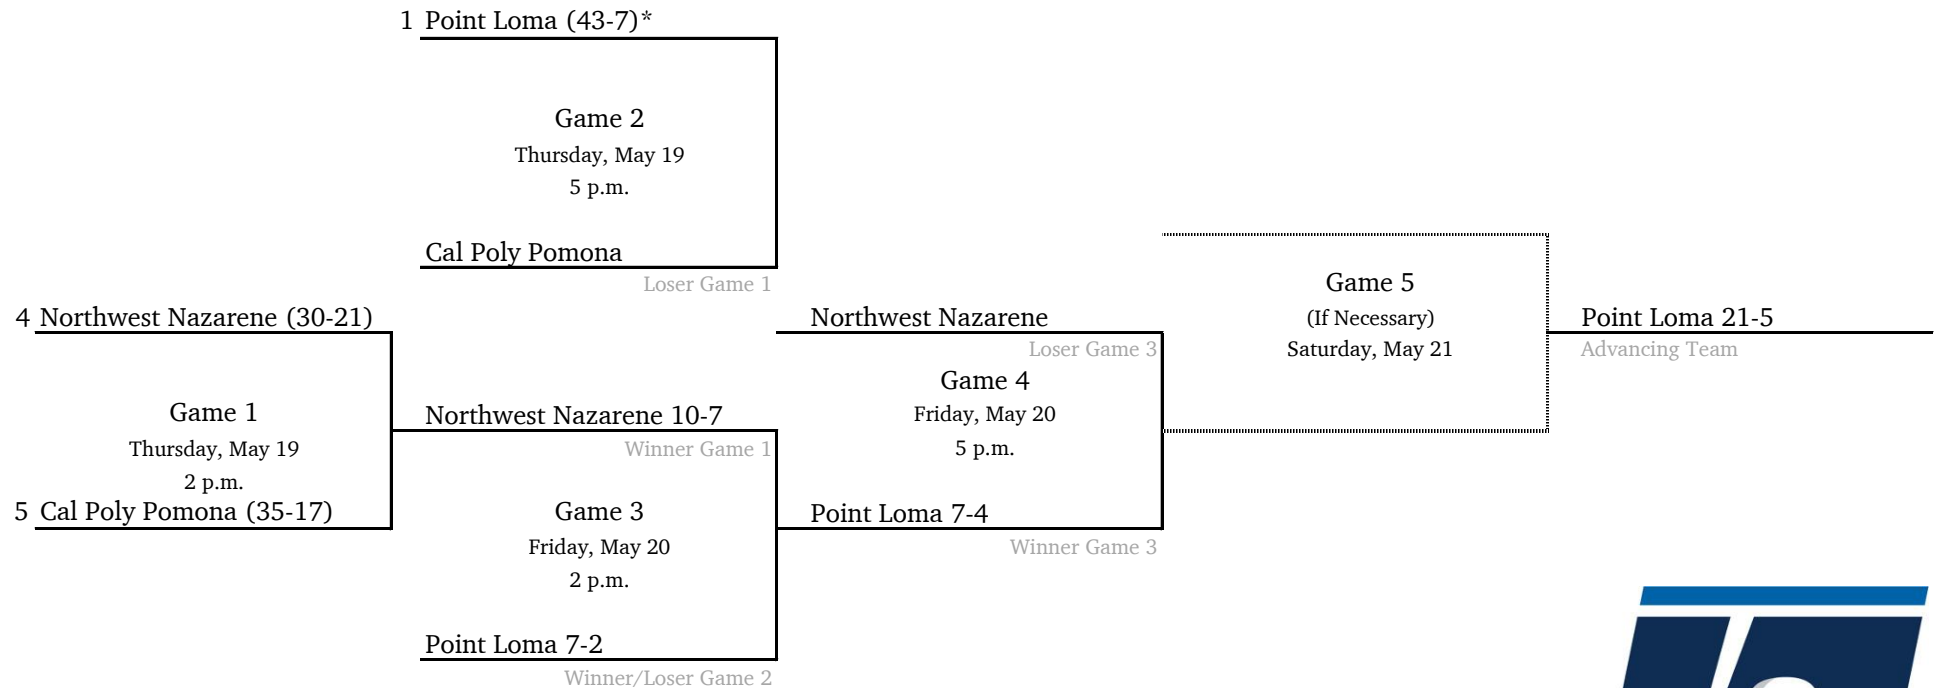

2022 NCAA Division II Baseball Championship

West Regional #1 - Point Loma Nazarene University

All times are Eastern.
Information subject to change.

© 2022 National Collegiate Athletic Association. No commercial use without the NCAA's written permission.