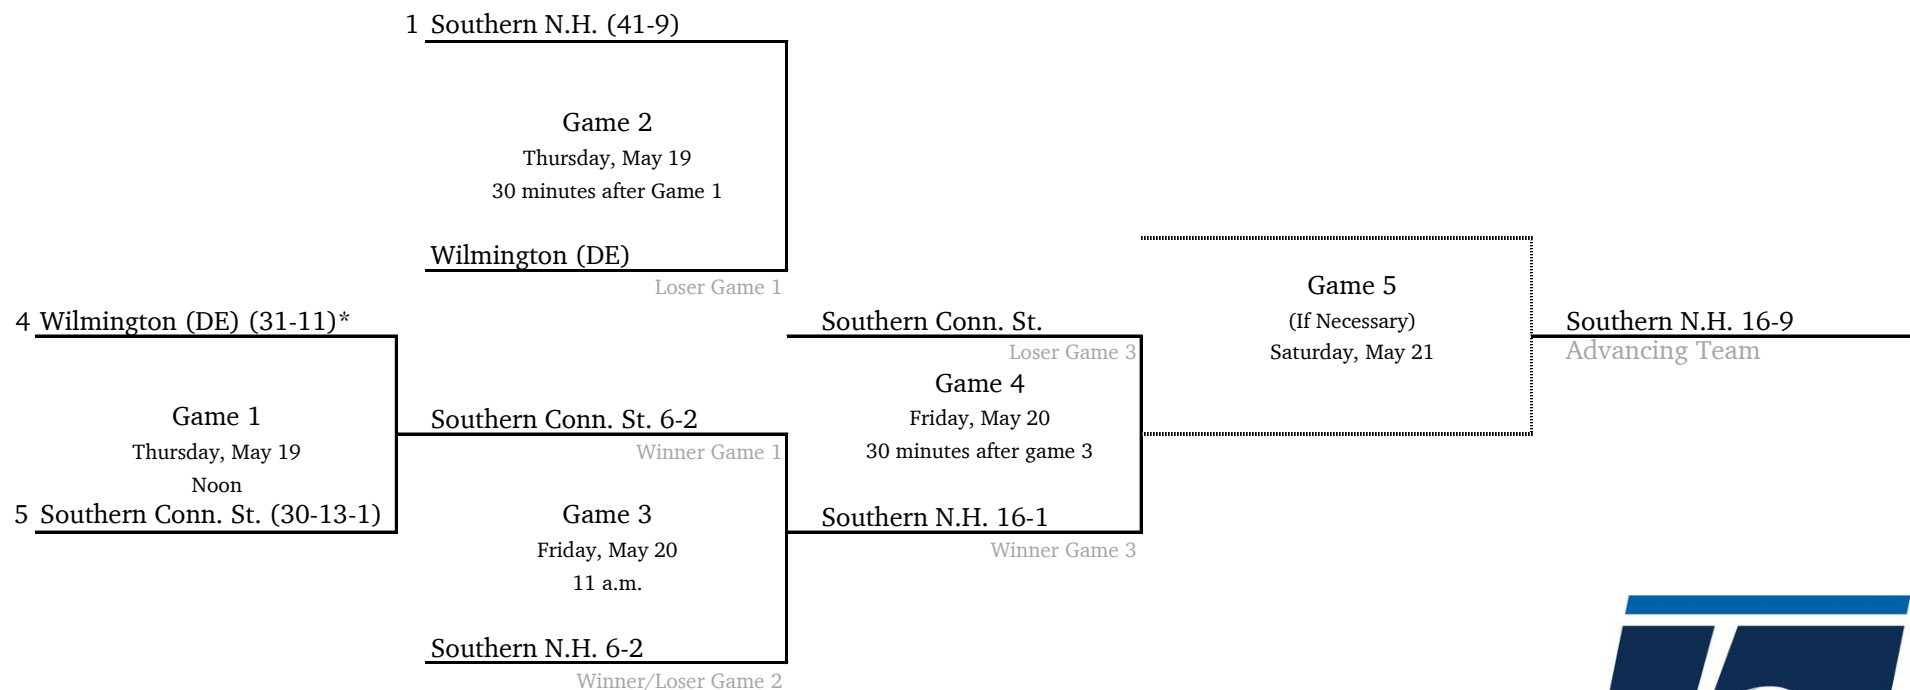

2022 NCAA Division II Baseball Championship

East Regional #1 - Wilmington University (DE)

All times are Eastern.
Information subject to change.