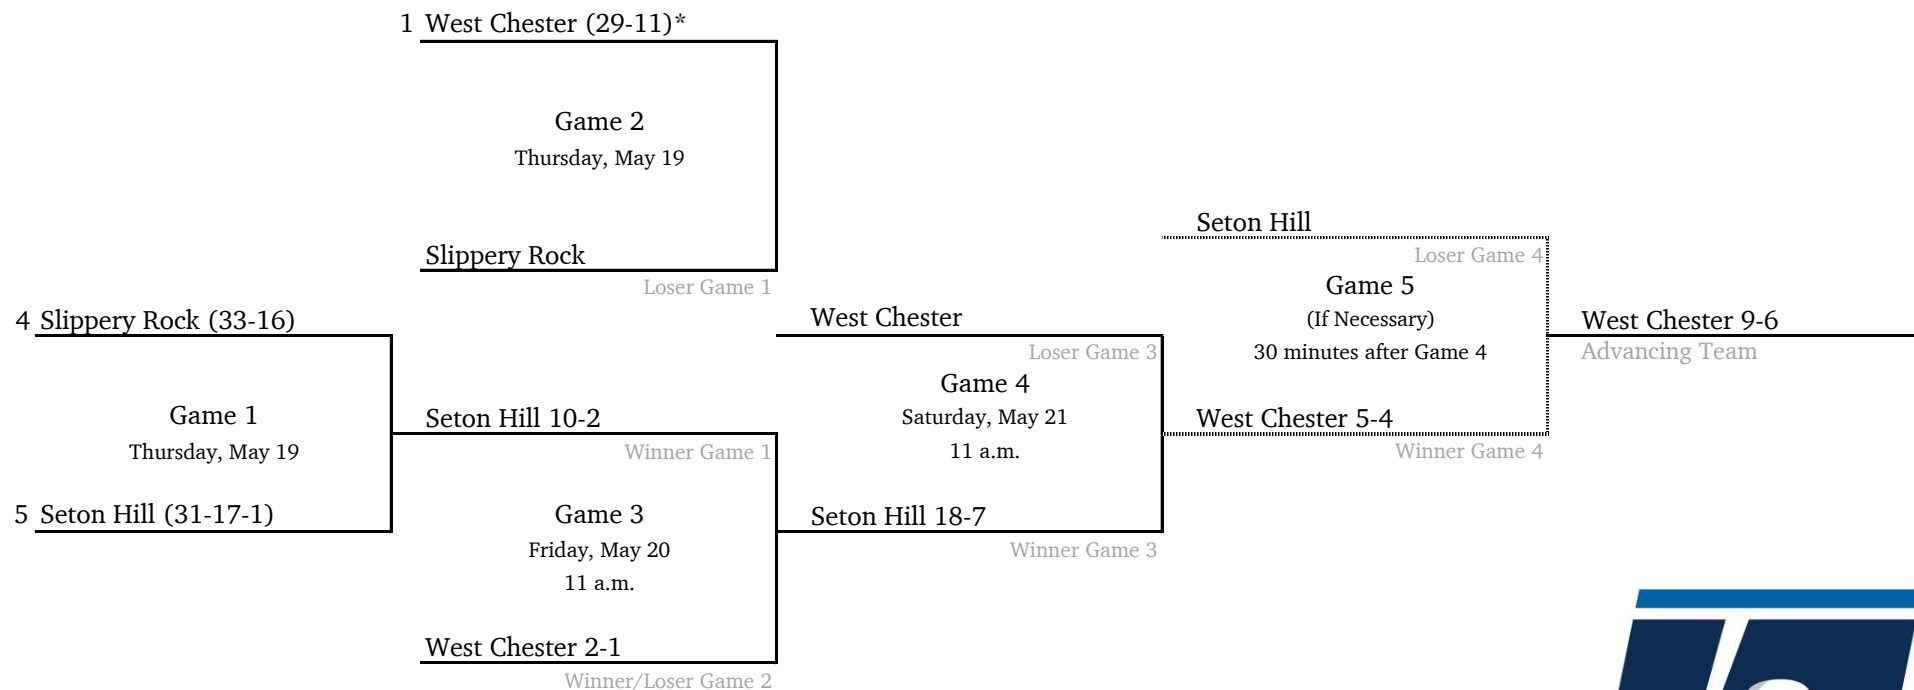

2022 NCAA Division II Baseball Championship

Atlantic Regional #1 - West Chester University

All times are Eastern.
Information subject to change.