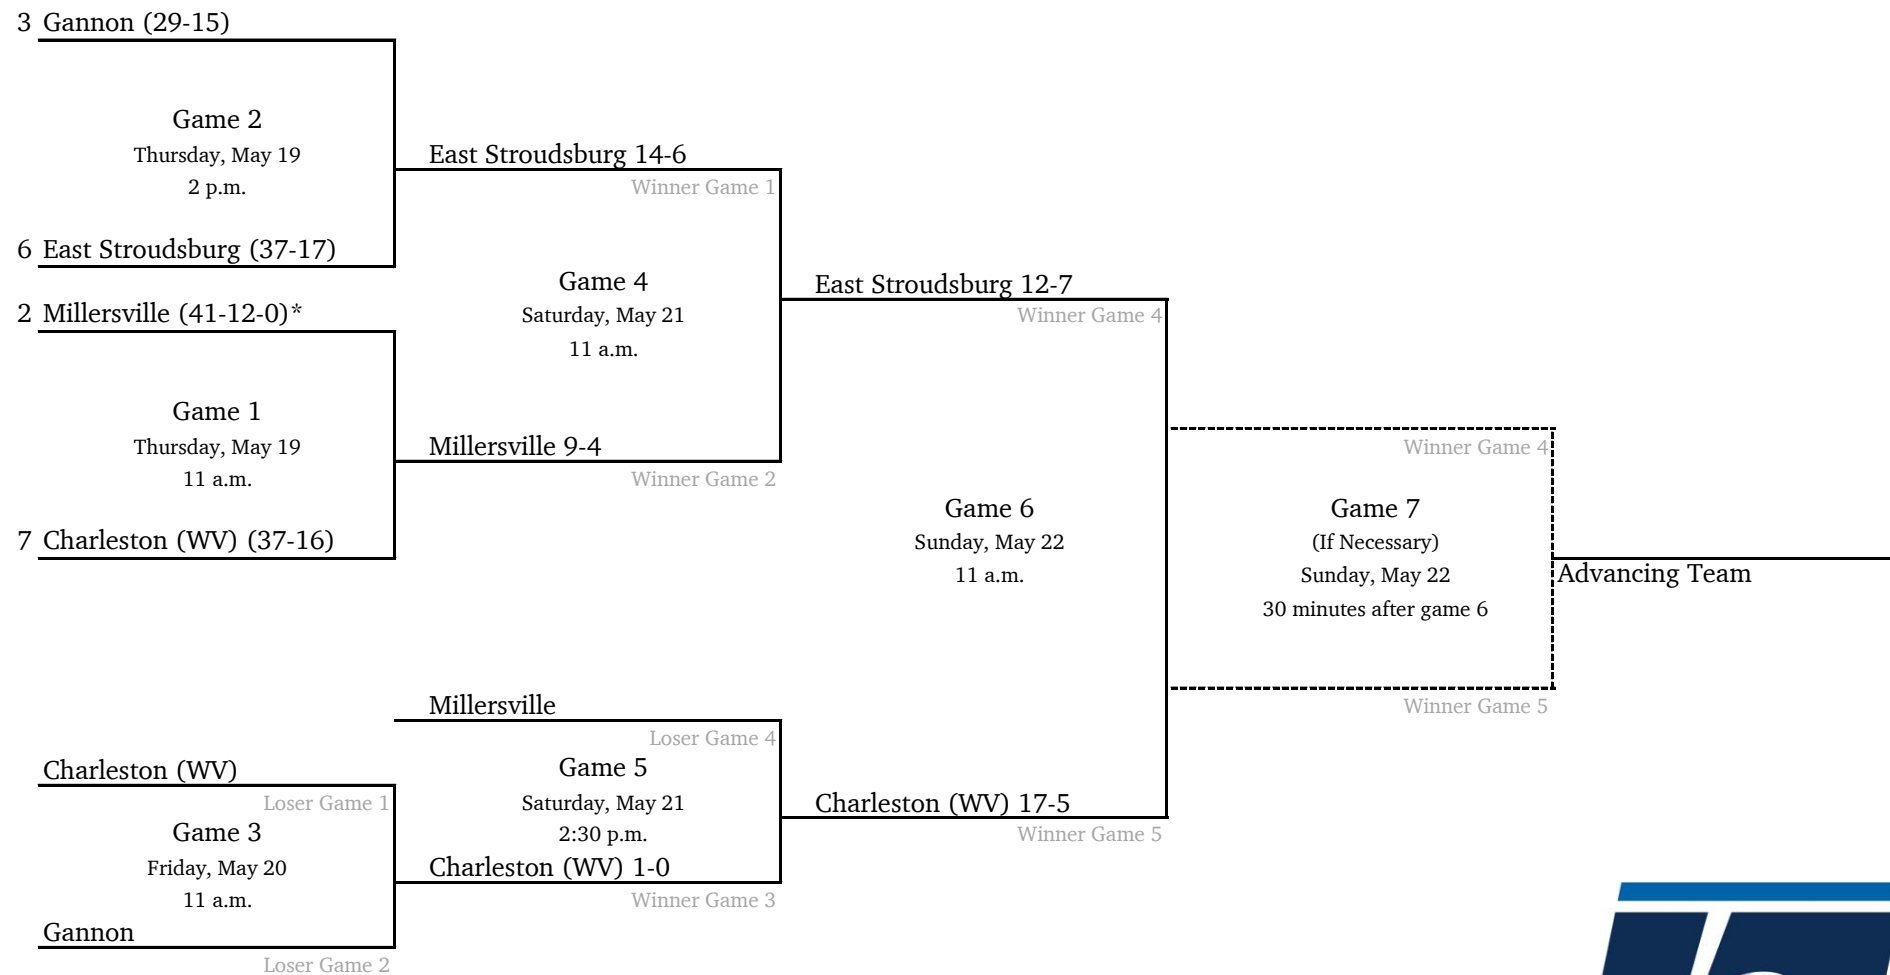

2022 NCAA Division II Baseball Championship

Atlantic Regional #2 - Millersville University

*Denotes host institution
All times are Eastern.