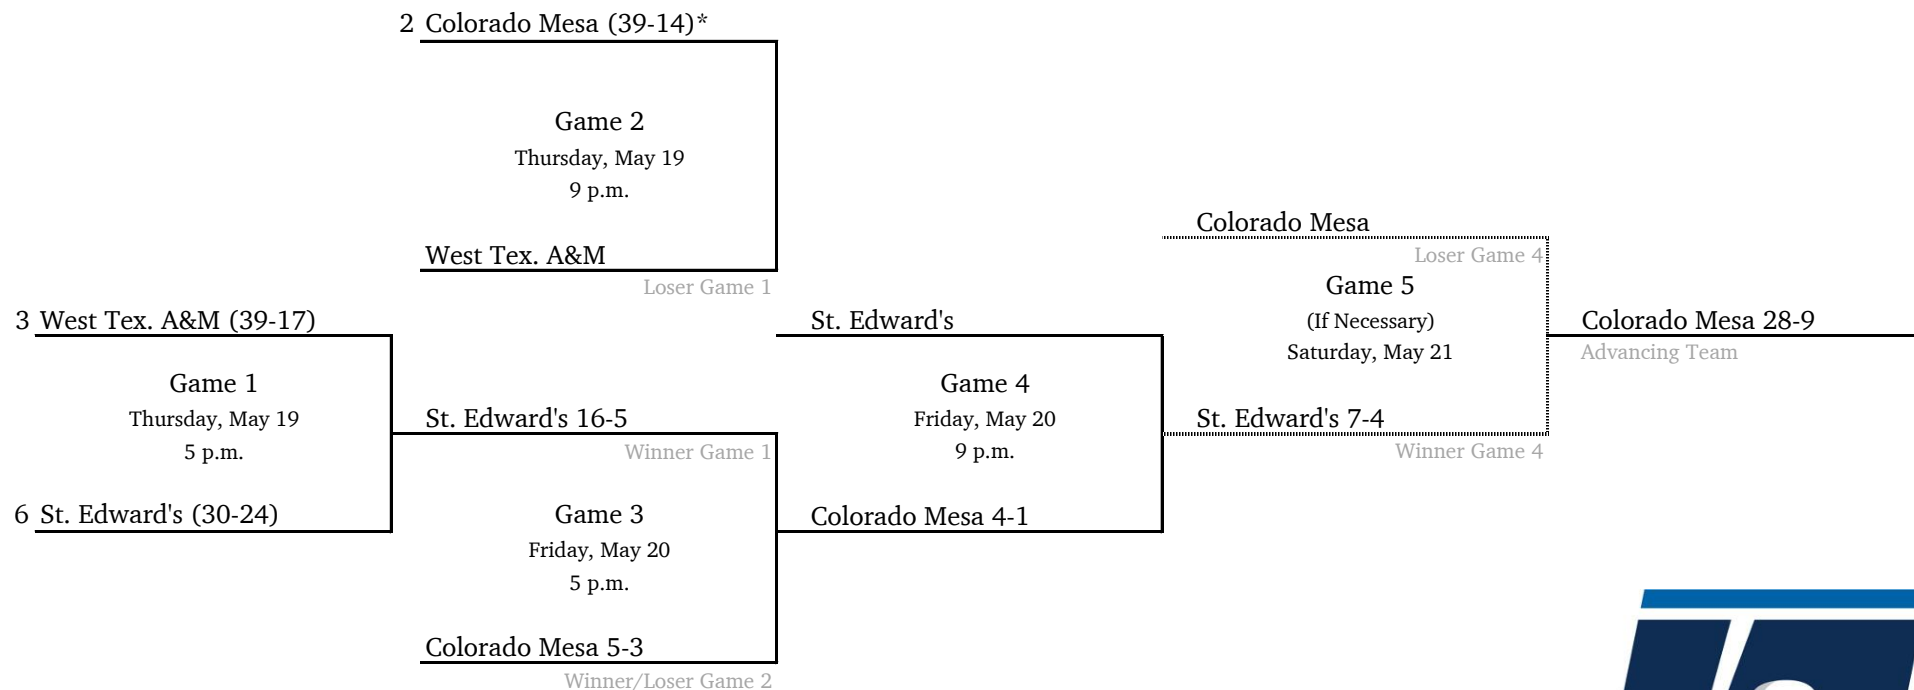

2022 NCAA Division II Baseball Championship

South Central Regional #2 - Colorado Mesa University

*Game times revised.
All times are Eastern.
Information subject to change.