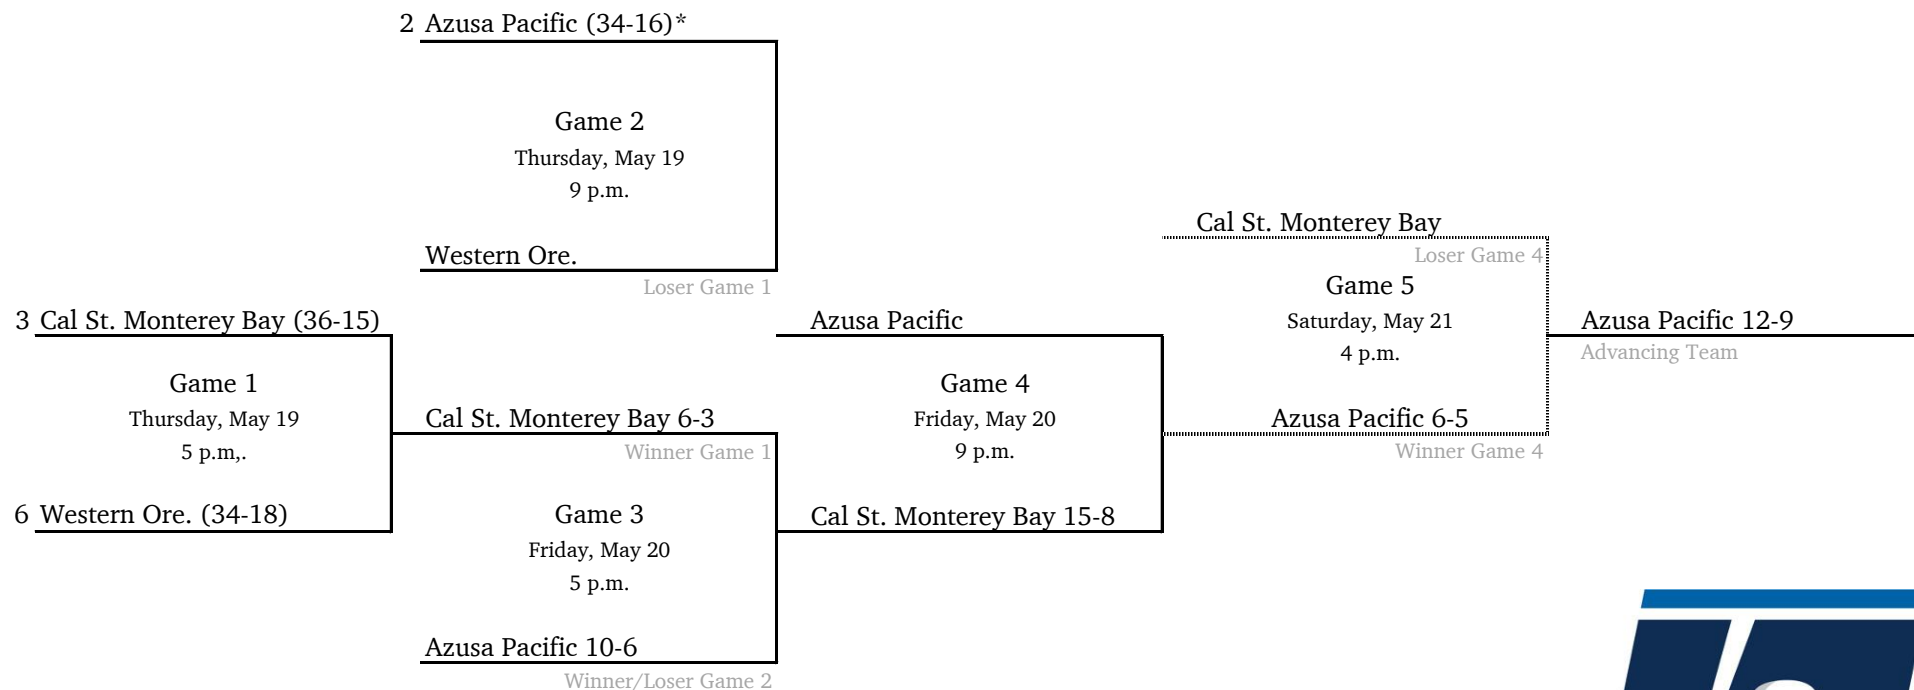

2022 NCAA Division II Baseball Championship

West Regional #2 - Azusa Pacific University

*Game times revised.
All times are Eastern.
Information subject to change.