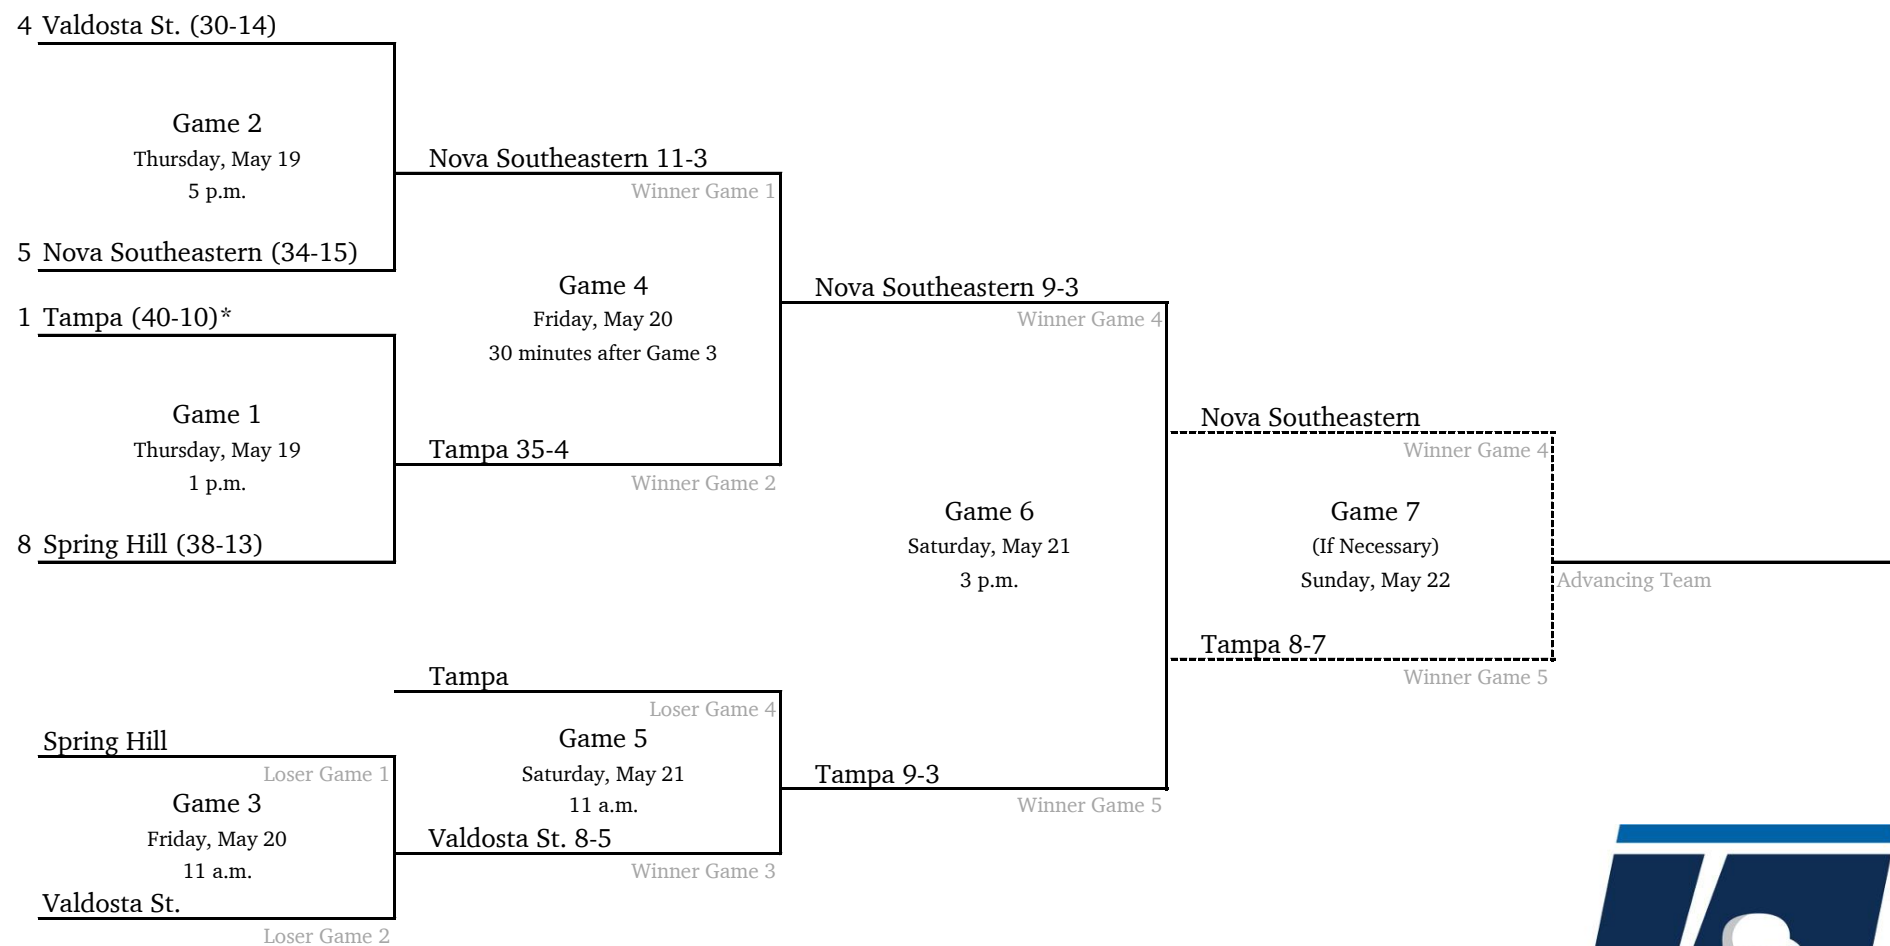

## Midwest Regional #1 - Davenport University

All times are Eastern.  
Information subject to change.

## South Regional #1 - University of Tampa

*\*Game times revised.*  
 \*Denotes host institution  
 All times are Eastern.