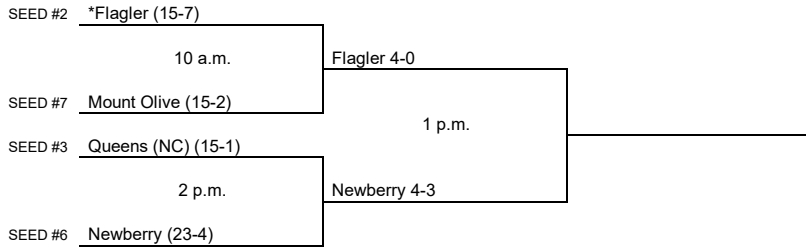

2022 NCAA Division II Women's Tennis Championship

Southeast Region #2
Day One
May 6

Day Two
May 7

Host designated by *
All times are Eastern time.
Information subject to change.

© 2022 National Collegiate Athletic Association. No commercial use without the NCAA's written permission.
The NCAA opposes all forms of sports wagering.

Don't Bet On It.