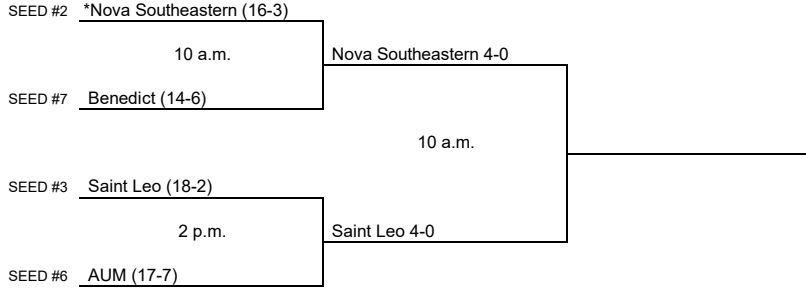

2022 NCAA Division II Women's Tennis Championship

South Region #2
Day One
May 6

Day Two
May 7

Host designated by *
All times are Eastern time.
Information subject to change.

© 2022 National Collegiate Athletic Association. No commercial use without the NCAA's written permission.
The NCAA opposes all forms of sports wagering.

Don't Bet On It.