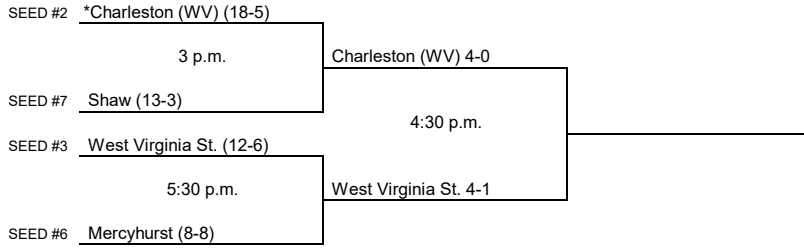

2022 NCAA Division II Women's Tennis Championship

Atlantic Region #2
Day One
May 6

Day Two
May 7

Host designated by *
All times are Eastern time.
Information subject to change.

© 2022 National Collegiate Athletic Association. No commercial use without the NCAA's written permission.
The NCAA opposes all forms of sports wagering.

Don't Bet On It.