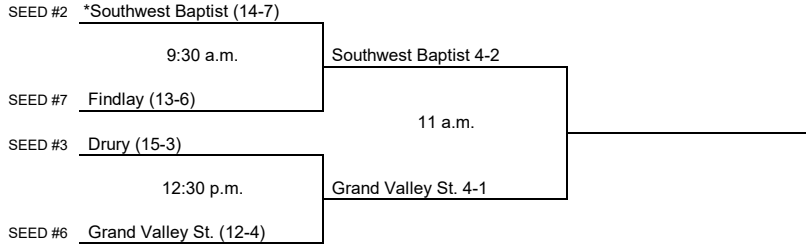

2022 NCAA Division II Women's Tennis Championship

Midwest Region #2

Day One
May 6

Day Two
May 7

Host designated by *
All times are Eastern time.
Information subject to change.

© 2022 National Collegiate Athletic Association. No commercial use without the NCAA's written permission.
The NCAA opposes all forms of sports wagering.

Don't Bet On It.