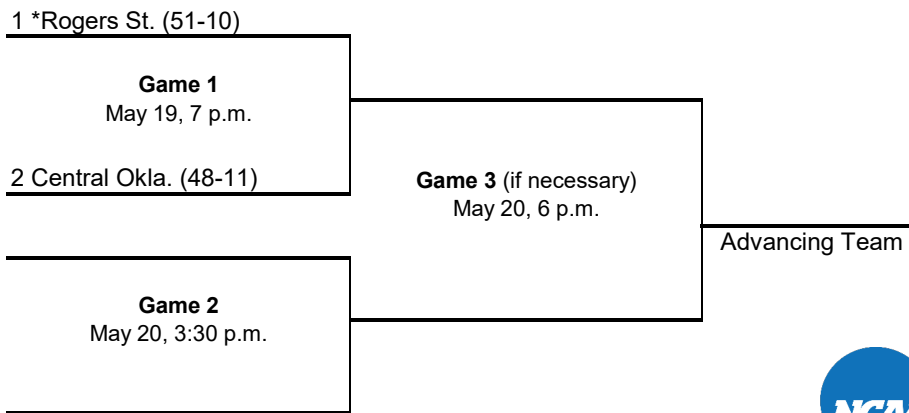

2022 NCAA DIVISION II SOFTBALL CHAMPIONSHIP SUPER REGIONAL BRACKET

ATLANTIC MAY 19-20

1 *Kutztown (40-13)

Game 1
May 19, 1 p.m.

2 Seton Hill (39-10)

Game 3 (if necessary)
May 20, 3:30 p.m.

Advancing Team

Game 2
May 20, 1 p.m.

**DENOTES HOST INSTITUTION.
ALL TIMES ARE EASTERN.
INFORMATION SUBJECT TO CHANGE.*

© 2022 National Collegiate Athletic Association. No commercial use without the NCAA's written permission.

Don't Bet On It.

2022 NCAA DIVISION II SOFTBALL CHAMPIONSHIP SUPER REGIONAL BRACKET

**CENTRAL
MAY 19-20**

**DENOTES HOST INSTITUTION.
ALL TIMES ARE EASTERN.
INFORMATION SUBJECT TO CHANGE.*

© 2022 National Collegiate Athletic Association. No commercial use without the NCAA's written permission.

Don't Bet On It.

2022 NCAA DIVISION II SOFTBALL CHAMPIONSHIP SUPER REGIONAL BRACKET

**EAST
MAY 19-20**

1 *Adelphi (45-12)

Game 1

May 19, Noon

3 Wilmington (DE) (37-18)

Game 3 (if necessary)