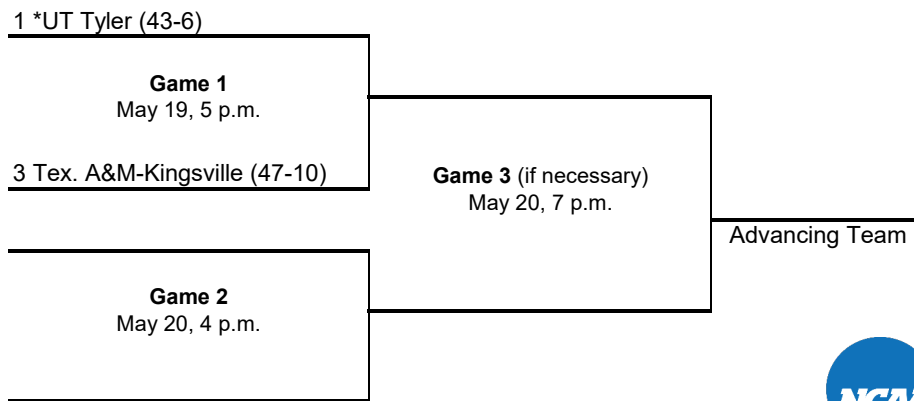

Don't Bet On It.

2022 NCAA DIVISION II SOFTBALL CHAMPIONSHIP SUPER REGIONAL BRACKET

SOUTHEAST MAY 19-20

3 *North Georgia (44-14)

Game 1

May 19, 4 p.m.

5 Lincoln Memorial (38-18)

Game 3 (if necessary)

May 20, 3:30 p.m.

Advancing Team

Game 2

May 20, 1 p.m.

**DENOTES HOST INSTITUTION.
ALL TIMES ARE EASTERN.
INFORMATION SUBJECT TO CHANGE.*

© 2022 National Collegiate Athletic Association. No commercial use without the NCAA's written permission.

Don't Bet On It.

2022 NCAA DIVISION II SOFTBALL CHAMPIONSHIP SUPER REGIONAL BRACKET

SOUTH CENTRAL MAY 19-20

**DENOTES HOST INSTITUTION.
ALL TIMES ARE EASTERN.
INFORMATION SUBJECT TO CHANGE.*

© 2022 National Collegiate Athletic Association. No commercial use without the NCAA's written permission.