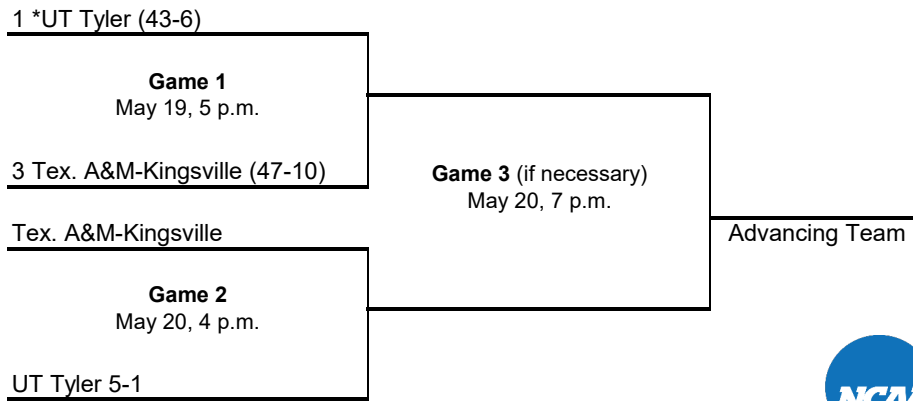

Don't Bet On It.

2022 NCAA DIVISION II SOFTBALL CHAMPIONSHIP SUPER REGIONAL BRACKET

SOUTHEAST MAY 19-20

**DENOTES HOST INSTITUTION.
ALL TIMES ARE EASTERN.
INFORMATION SUBJECT TO CHANGE.*

© 2022 National Collegiate Athletic Association. No commercial use without the NCAA's written permission.

Don't Bet On It.

2022 NCAA DIVISION II SOFTBALL CHAMPIONSHIP SUPER REGIONAL BRACKET

SOUTH CENTRAL MAY 19-20

**DENOTES HOST INSTITUTION.
ALL TIMES ARE EASTERN.
INFORMATION SUBJECT TO CHANGE.*

© 2022 National Collegiate Athletic Association. No commercial use without the NCAA's written permission.