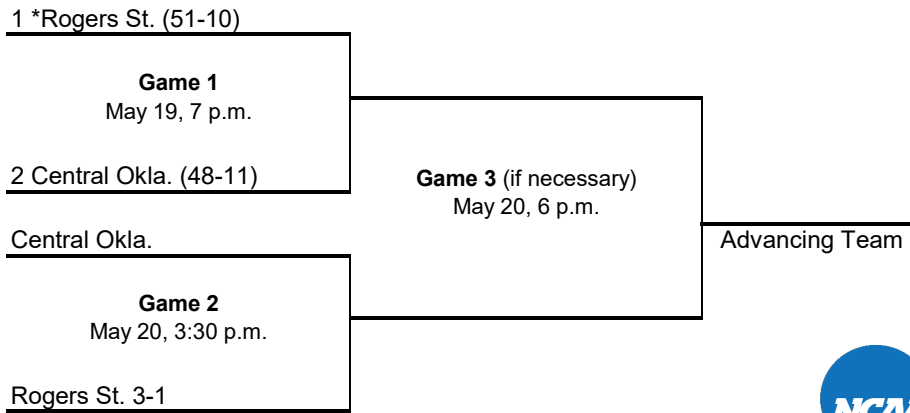

2022 NCAA DIVISION II SOFTBALL CHAMPIONSHIP SUPER REGIONAL BRACKET

ATLANTIC MAY 19-20

**DENOTES HOST INSTITUTION.
ALL TIMES ARE EASTERN.
INFORMATION SUBJECT TO CHANGE.*

© 2022 National Collegiate Athletic Association. No commercial use without the NCAA's written permission.

Don't Bet On It.

2022 NCAA DIVISION II SOFTBALL CHAMPIONSHIP SUPER REGIONAL BRACKET

CENTRAL MAY 19-20

**DENOTES HOST INSTITUTION.
ALL TIMES ARE EASTERN.
INFORMATION SUBJECT TO CHANGE.*

© 2022 National Collegiate Athletic Association. No commercial use without the NCAA's written permission.

Don't Bet On It.

2022 NCAA DIVISION II SOFTBALL CHAMPIONSHIP SUPER REGIONAL BRACKET

EAST MAY 19-20

1 *Adelphi (45-12)

Game 1
May 19, Noon

3 Wilmington (DE) (37-18)

Wilmington (DE) 1-0

Game 2
May 20, Noon