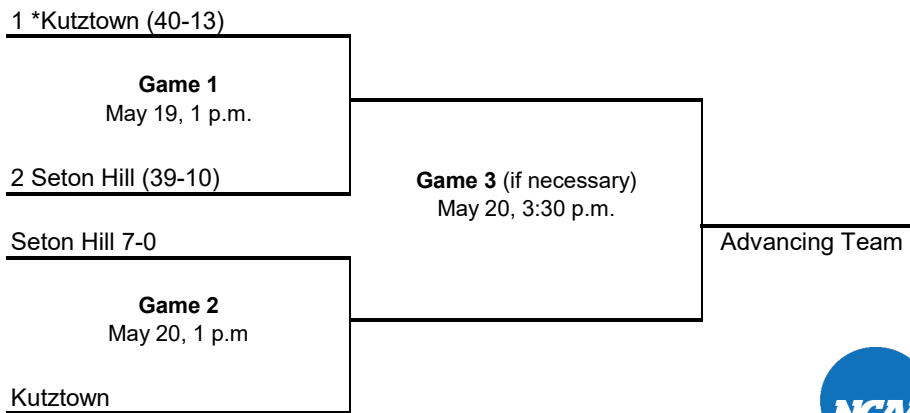

2022 NCAA DIVISION II SOFTBALL CHAMPIONSHIP SUPER REGIONAL BRACKET

ATLANTIC MAY 19-20

**DENOTES HOST INSTITUTION.
ALL TIMES ARE EASTERN.
INFORMATION SUBJECT TO CHANGE.*

© 2022 National Collegiate Athletic Association. No commercial use without the NCAA's written permission.

Don't Bet On It.

2022 NCAA DIVISION II SOFTBALL CHAMPIONSHIP SUPER REGIONAL BRACKET

CENTRAL MAY 19-20

**DENOTES HOST INSTITUTION.
ALL TIMES ARE EASTERN.
INFORMATION SUBJECT TO CHANGE.*

© 2022 National Collegiate Athletic Association. No commercial use without the NCAA's written permission.

Don't Bet On It.

2022 NCAA DIVISION II SOFTBALL CHAMPIONSHIP SUPER REGIONAL BRACKET

EAST MAY 19-20

1 *Adelphi (45-12)

Game 1
May 19, Noon

3 Wilmington (DE) (37-18)

Wilmington (DE) 1-0

Game 2
May 20, Noon