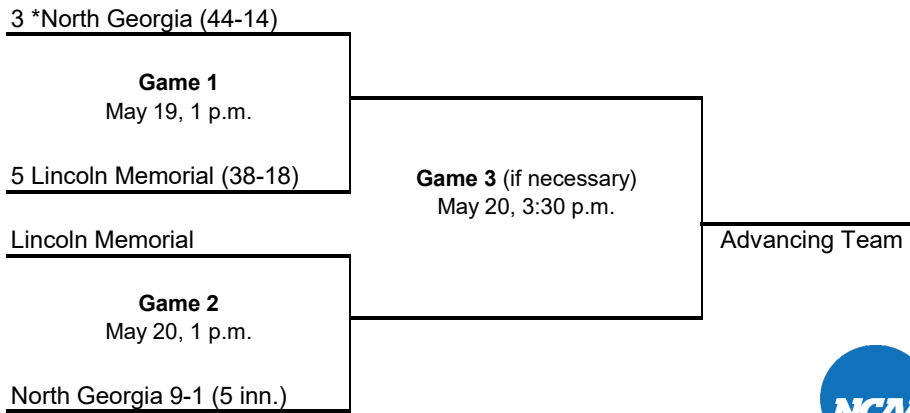

AUM

Game 3 (if necessary)
May 20, 7:30 p.m.

Advancing Team

**DENOTES HOST INSTITUTION.
ALL TIMES ARE EASTERN.
INFORMATION SUBJECT TO CHANGE.*

© 2022 National Collegiate Athletic Association. No commercial use without the NCAA's written permission.

Don't Bet On It.

2022 NCAA DIVISION II SOFTBALL CHAMPIONSHIP SUPER REGIONAL BRACKET

SOUTHEAST MAY 19-20

**DENOTES HOST INSTITUTION.
ALL TIMES ARE EASTERN.
INFORMATION SUBJECT TO CHANGE.*

© 2022 National Collegiate Athletic Association. No commercial use without the NCAA's written permission.