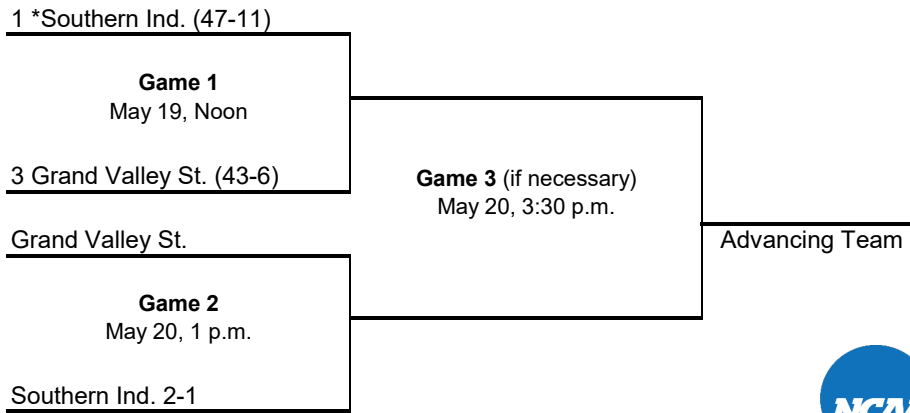

Don't Bet On It.

2022 NCAA DIVISION II SOFTBALL CHAMPIONSHIP SUPER REGIONAL BRACKET

EAST MAY 19-20

1 *Adelphi (45-12)

Game 1
May 19, Noon

3 Wilmington (DE) (37-18)

Wilmington (DE) 1-0

Game 2
May 20, Noon

Don't Bet On It.

2022 NCAA DIVISION II SOFTBALL CHAMPIONSHIP SUPER REGIONAL BRACKET

MIDWEST MAY 19-20

**DENOTES HOST INSTITUTION.
ALL TIMES ARE EASTERN.
INFORMATION SUBJECT TO CHANGE.*

© 2022 National Collegiate Athletic Association. No commercial use without the NCAA's written permission.