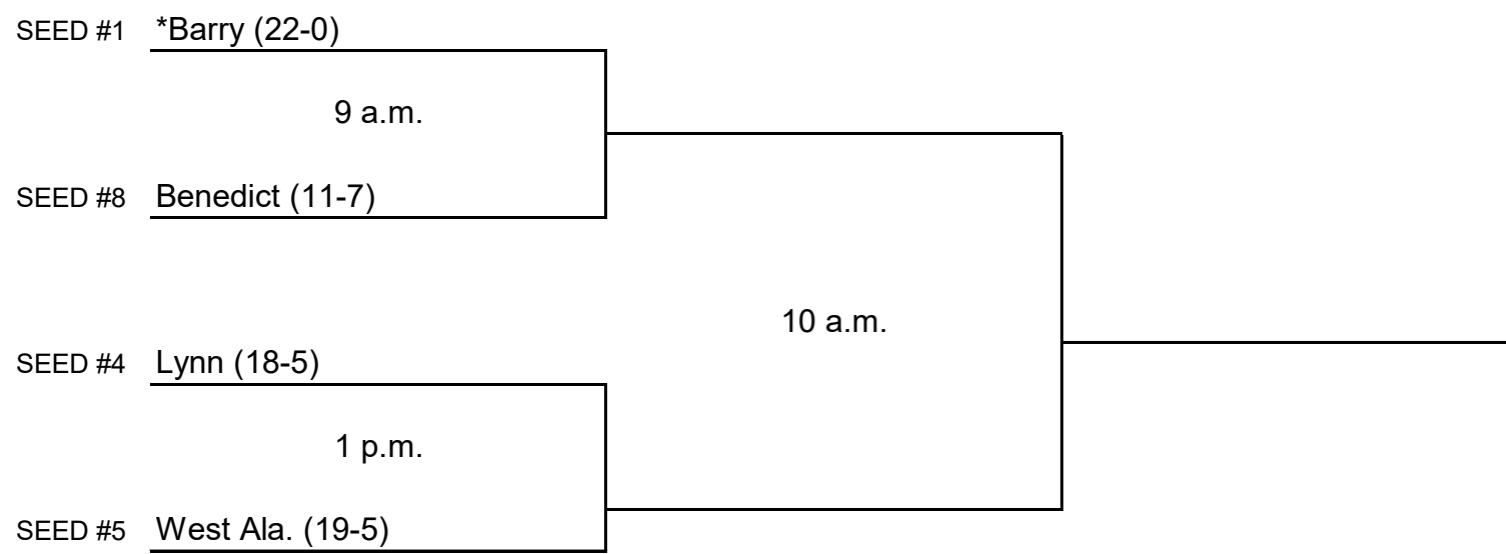

© 2023 National Collegiate Athletic Association. No commercial use without the NCAA's written permission.

2023 NCAA Division II Women's Tennis Championship

Midwest Region #2

Day One
May 1

Day Two
May 2

Host designated by *
All times are Eastern time.
Information subject to change.

© 2023 National Collegiate Athletic Association. No commercial use without the NCAA's written permission.

2023 NCAA Division II Women's Tennis Championship

South Region #1
Day One
May 1

Day Two
May 2

Host designated by *
All times are Eastern time.
Information subject to change.