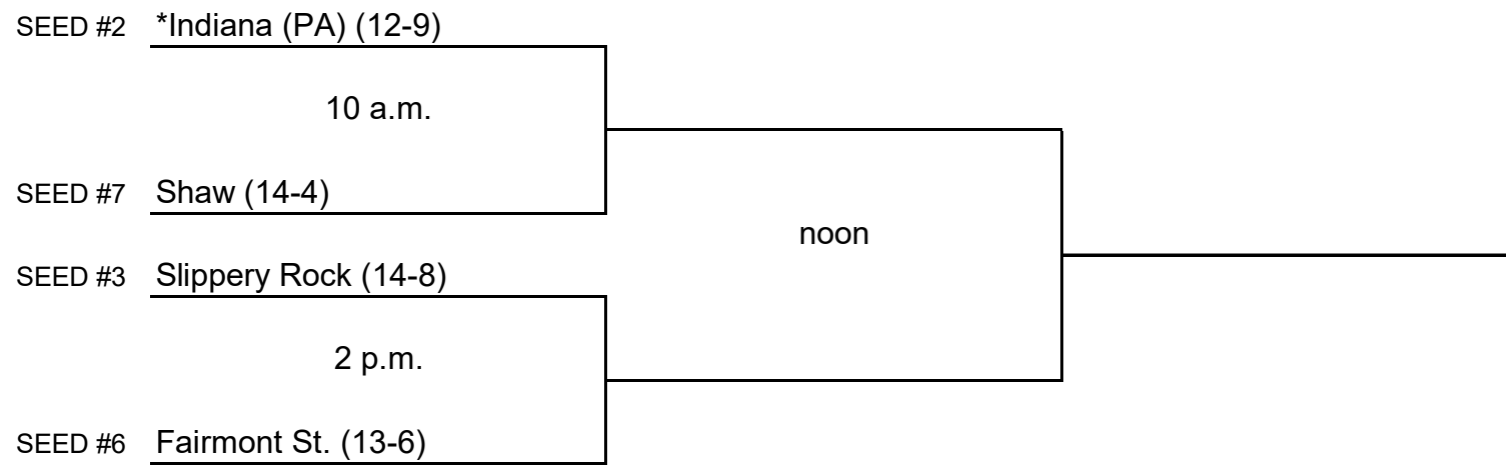

2023 NCAA Division II Women's Tennis Championship

Atlantic Region #1

Day One

May 1

Day Two

May 2

Host designated by *
All times are Eastern time.
Information subject to change.

© 2023 National Collegiate Athletic Association. No commercial use without the NCAA's written permission.

2023 NCAA Division II Women's Tennis Championship

Atlantic Region #2

Day One
May 1

Day Two
May 2

Host designated by *
All times are Eastern time.
Information subject to change.

© 2023 National Collegiate Athletic Association. No commercial use without the NCAA's written permission.

2023 NCAA Division II Women's Tennis Championship

Central Region #1

Day One

May 1

Day Two

May 2

Host designated by *

All times are Eastern time.