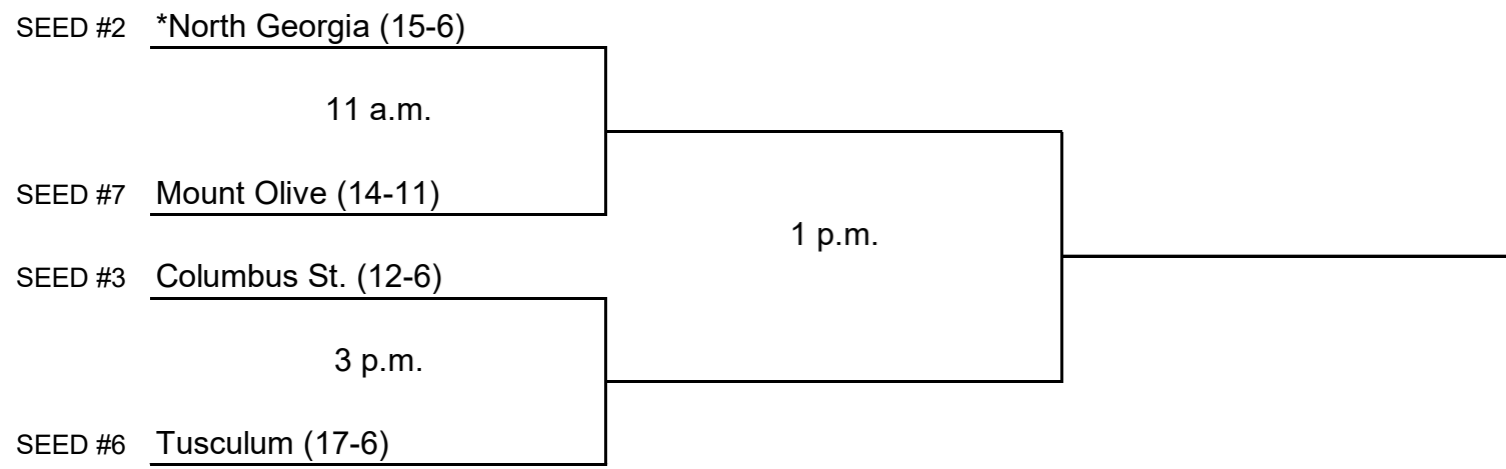

© 2023 National Collegiate Athletic Association. No commercial use without the NCAA's written permission.

2023 NCAA Division II Women's Tennis Championship

Southeast Region #1
Day One
May 1

Day Two
May 2

Host designated by *
All times are Eastern time.
Information subject to change.

2023 NCAA Division II Women's Tennis Championship

Southeast Region #2
Day One
May 1

Day Two
May 2

Host designated by *
All times are Eastern time.
Information subject to change.