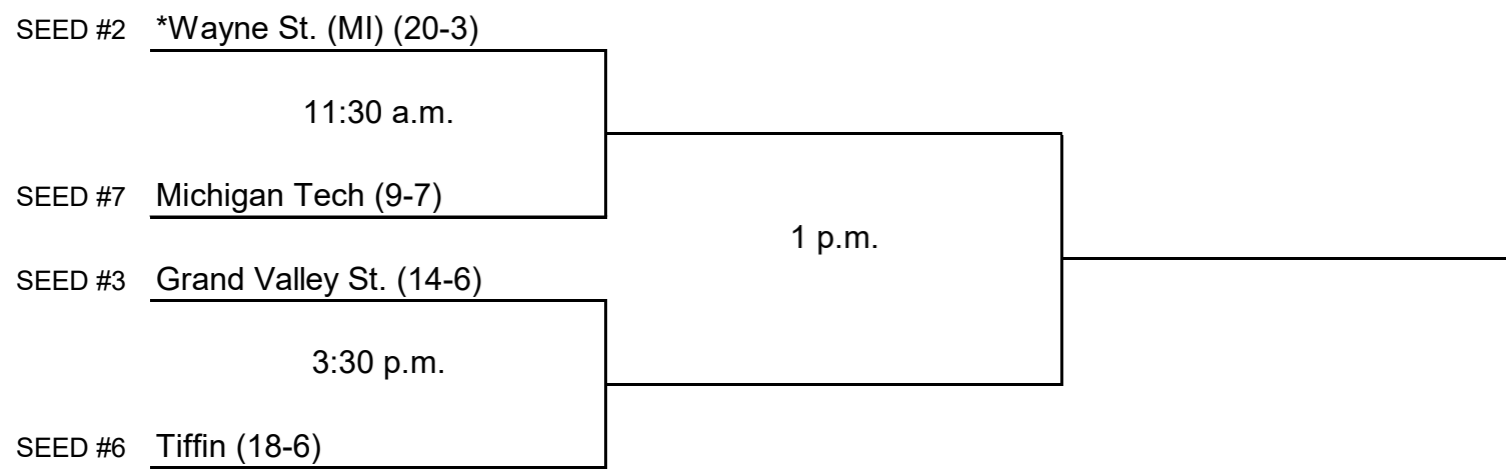

© 2023 National Collegiate Athletic Association. No commercial use without the NCAA's written permission.

2023 NCAA Division II Women's Tennis Championship

Midwest Region #2

Day One
May 1

Day Two
May 2

Host designated by *
All times are Eastern time.
Information subject to change.

© 2023 National Collegiate Athletic Association. No commercial use without the NCAA's written permission.

2023 NCAA Division II Women's Tennis Championship

South Region #1
Day One
May 1

Day Two
May 2

Host designated by *
All times are Eastern time.
Information subject to change.