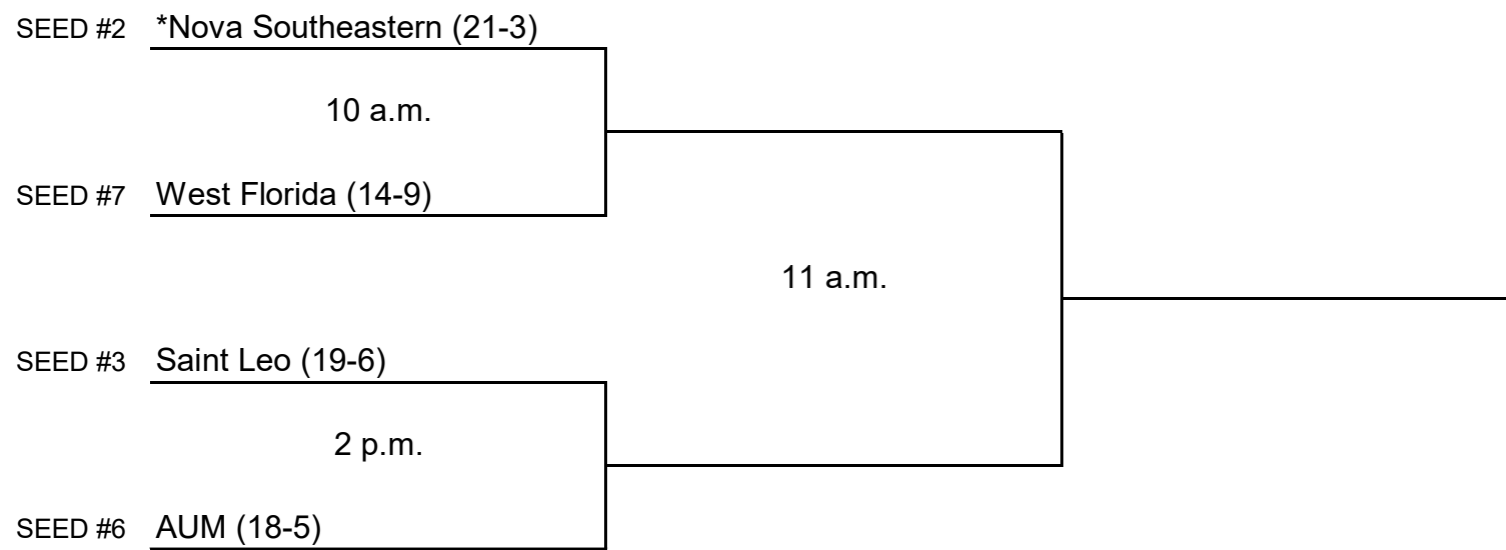

© 2023 National Collegiate Athletic Association. No commercial use without the NCAA's written permission.

2023 NCAA Division II Women's Tennis Championship

Midwest Region #2

Day One
May 1

Day Two
May 2

Host designated by *
All times are Eastern time.
Information subject to change.

© 2023 National Collegiate Athletic Association. No commercial use without the NCAA's written permission.

2023 NCAA Division II Women's Tennis Championship

South Region #1
Day One
May 1

Day Two
May 2

Host designated by *
All times are Eastern time.
Information subject to change.

© 2023 National Collegiate Athletic Association. No commercial use without the NCAA's written permission.

2023 NCAA Division II Women's Tennis Championship

South Region #2
Day One
May 1

Day Two
May 2

Host designated by *
All times are Eastern time.
Information subject to change.