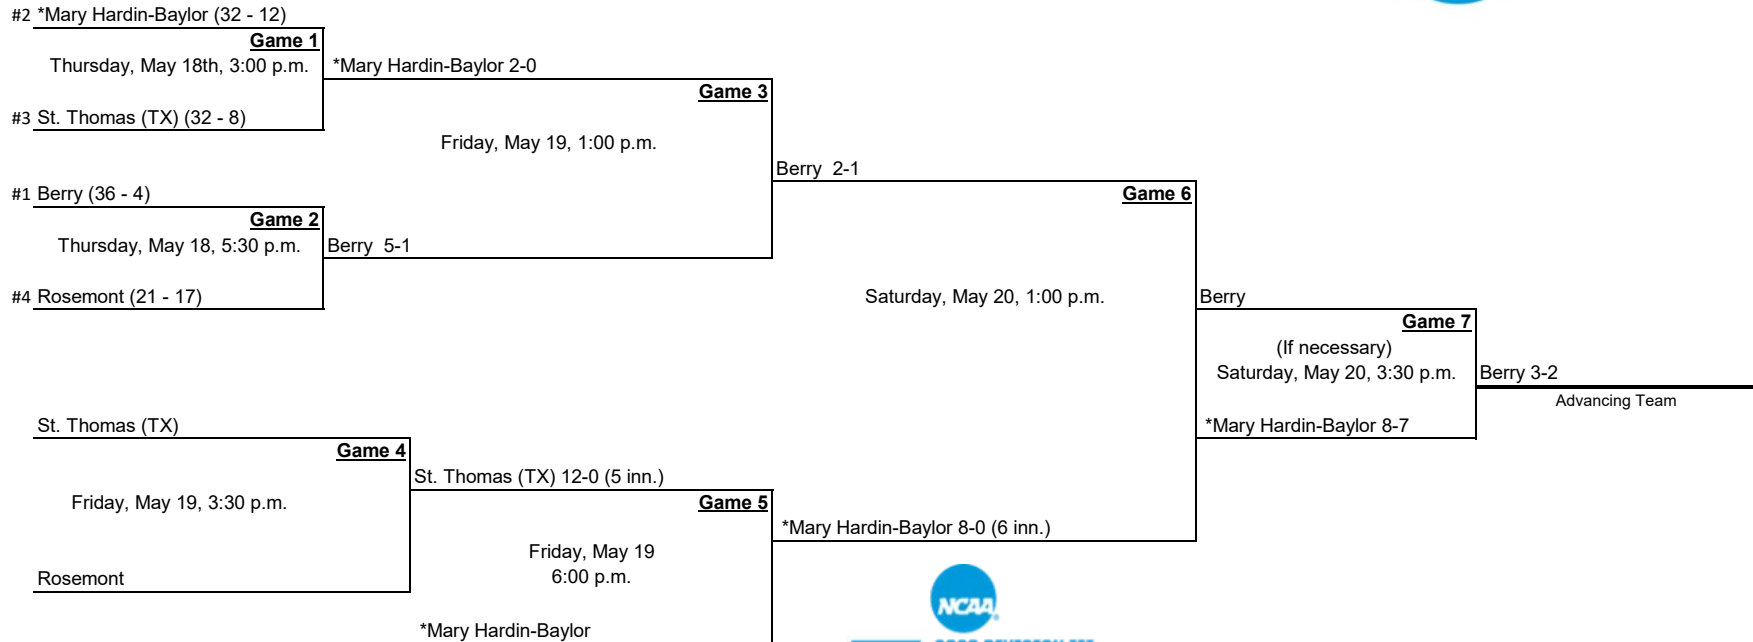

**2023 NCAA Division III Softball Championship Regional Bracket
Mary Hardin-Baylor Regional Site
May 18-20**

* Host Institution
All times are eastern time.
Information subject to change.