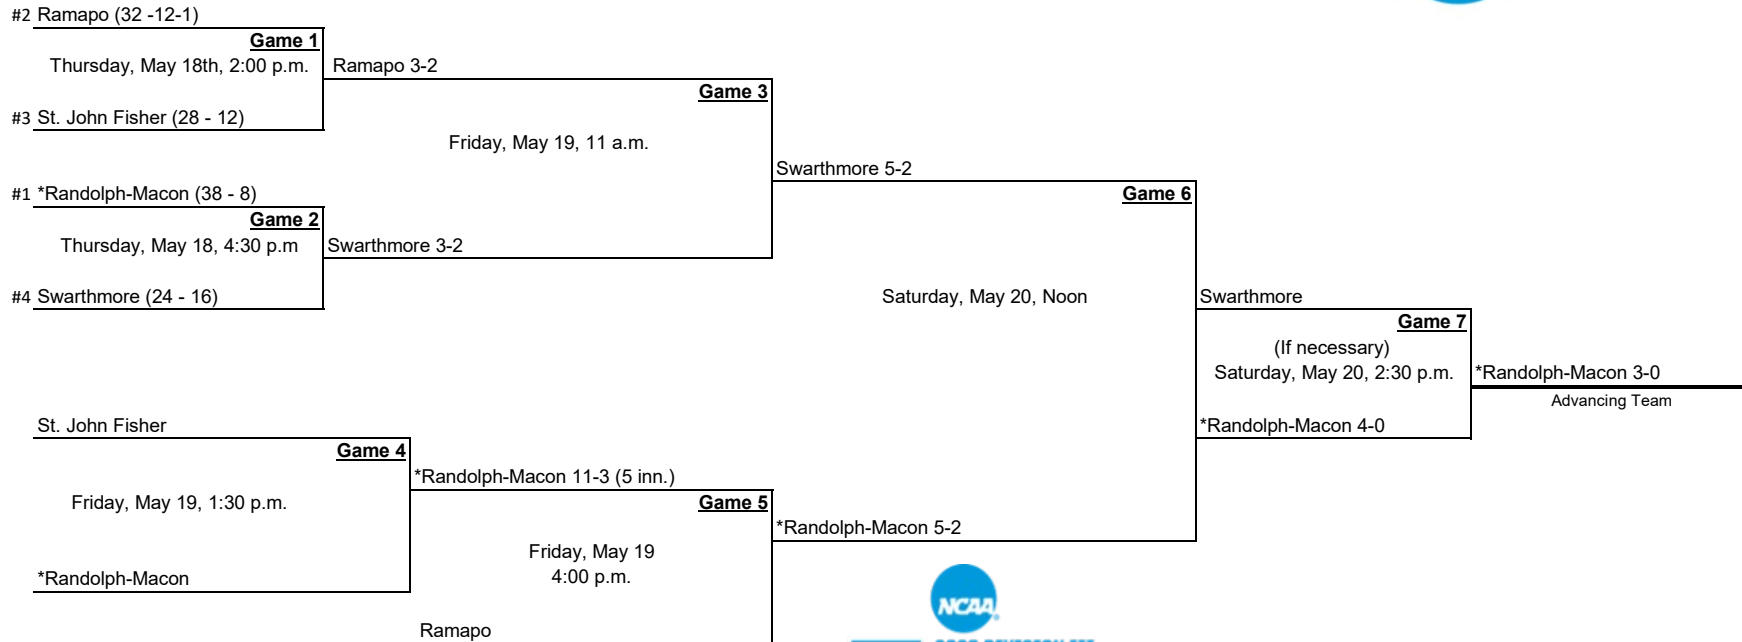

**2023 NCAA Division III Softball Championship Regional Bracket
Randolph-Macon Regional Site
May 18-20**

* Host Institution
All times are eastern time.
Information subject to change.