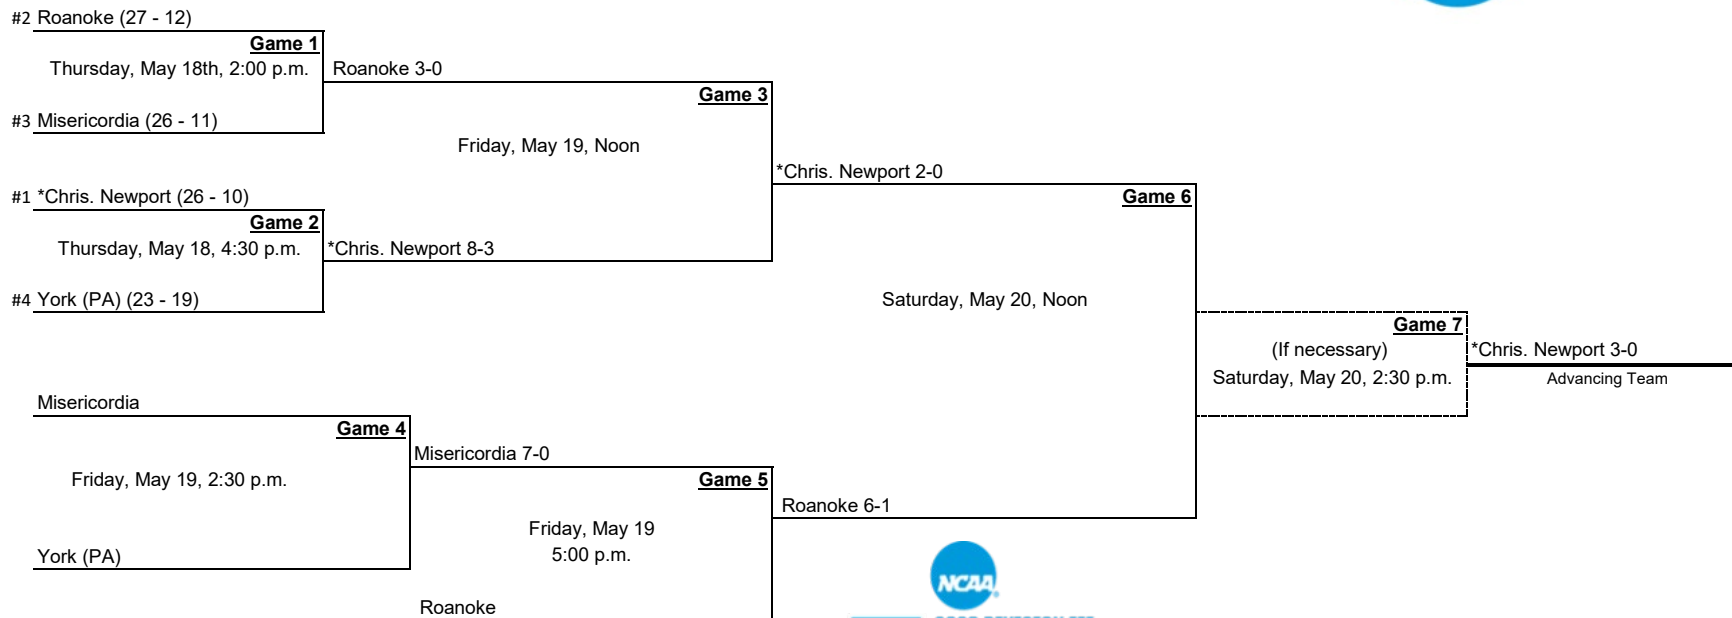

**2023 NCAA Division III Softball Championship Regional Bracket
Christopher Newport Regional Site
May 18-20**

* Host Institution
All times are eastern time.
Information subject to change.