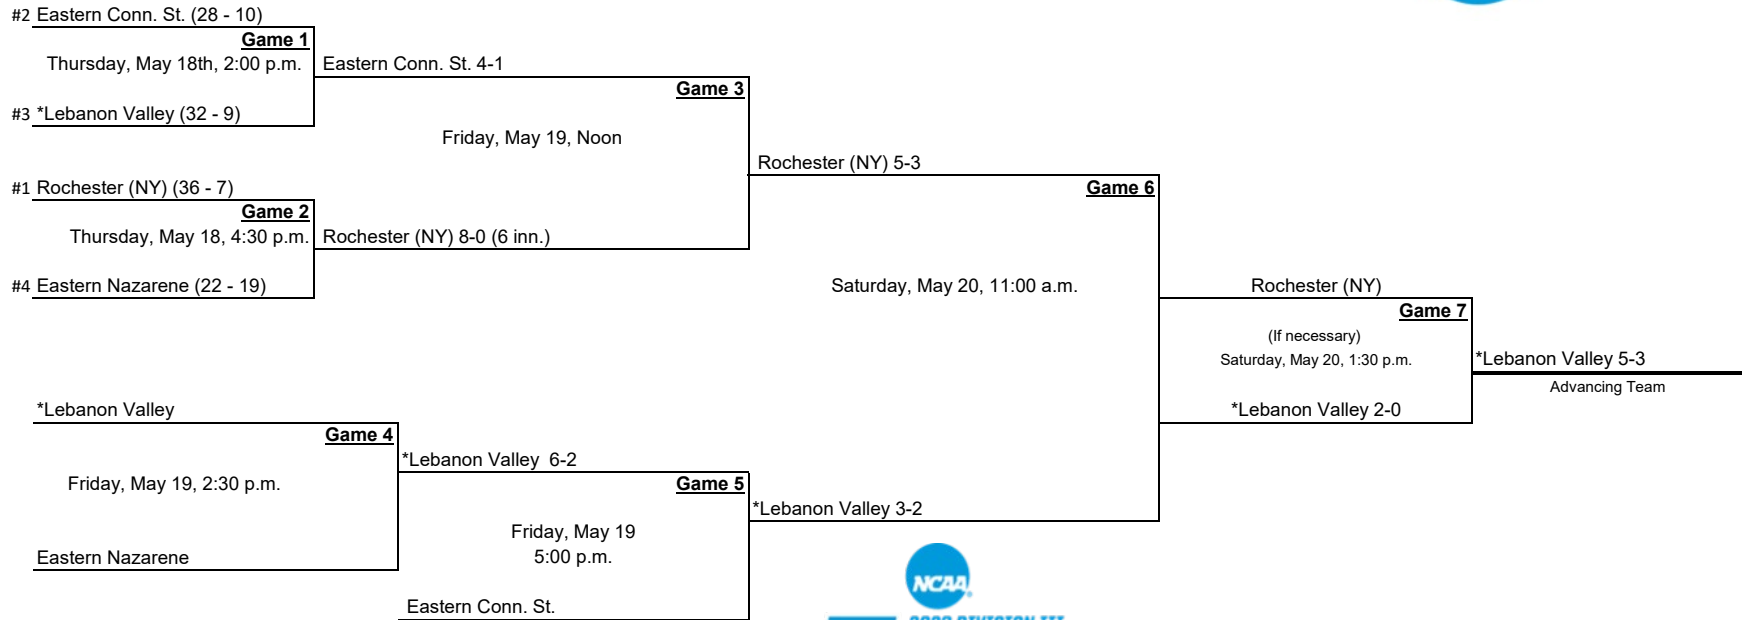

**2023 NCAA Division III Softball Championship Regional Bracket  
Salisbury Regional Site  
May 18-20**

\* Host Institution  
All times are eastern time.  
Information subject to change.

Note: The NCAA Division III Softball Committee reserves the right to revise the schedule (i.e., game times) in the event weather conditions and/or media commitments or other accommodations may require such changes.

© 2023 National Collegiate Athletic Association. No commercial use without the NCAA's written permission.

**2023 NCAA Division III Softball Championship Regional Bracket  
Lebanon Valley Regional Site  
May 18-20**