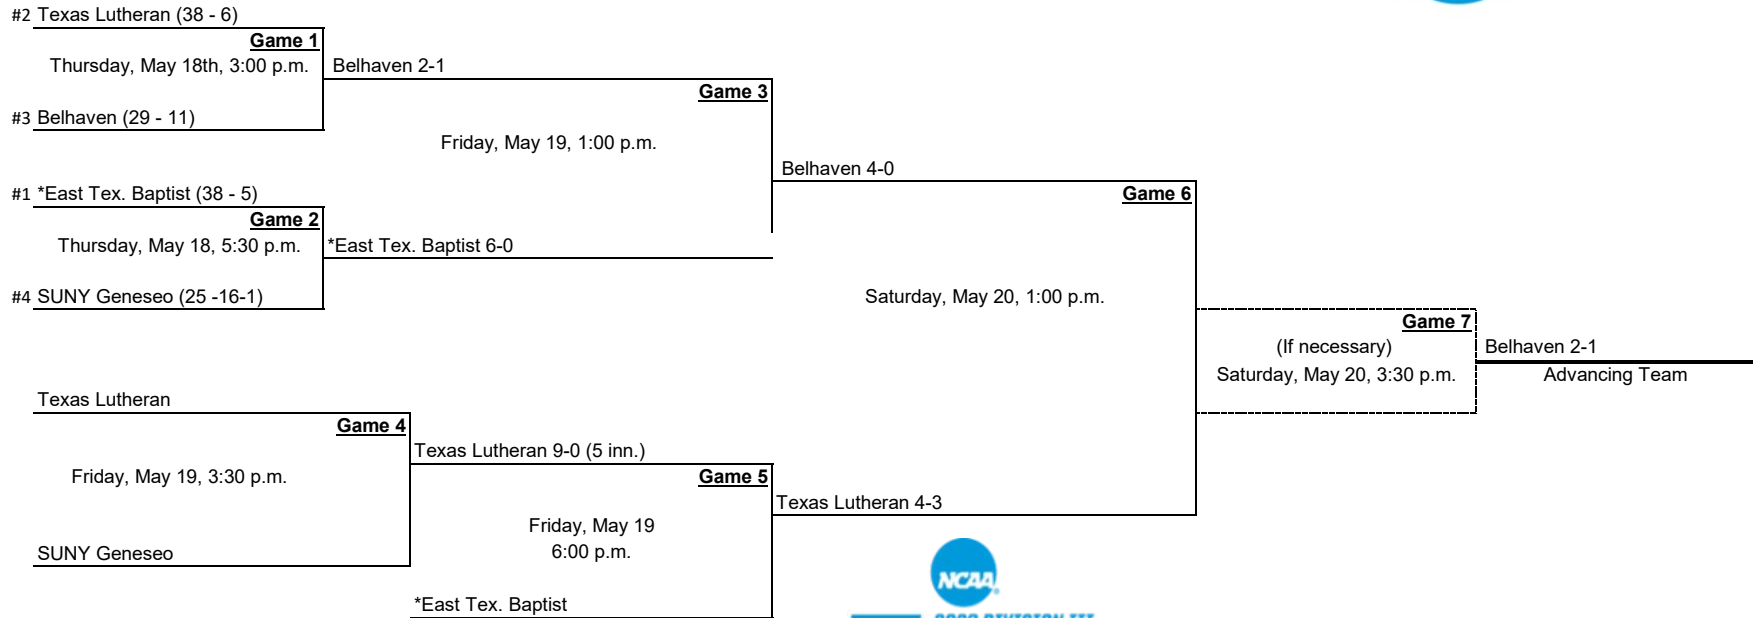

**2023 NCAA Division III Softball Championship Regional Bracket
East Texas Baptist Regional Site
May 18-20**

* Host Institution
All times are eastern time.
Information subject to change.