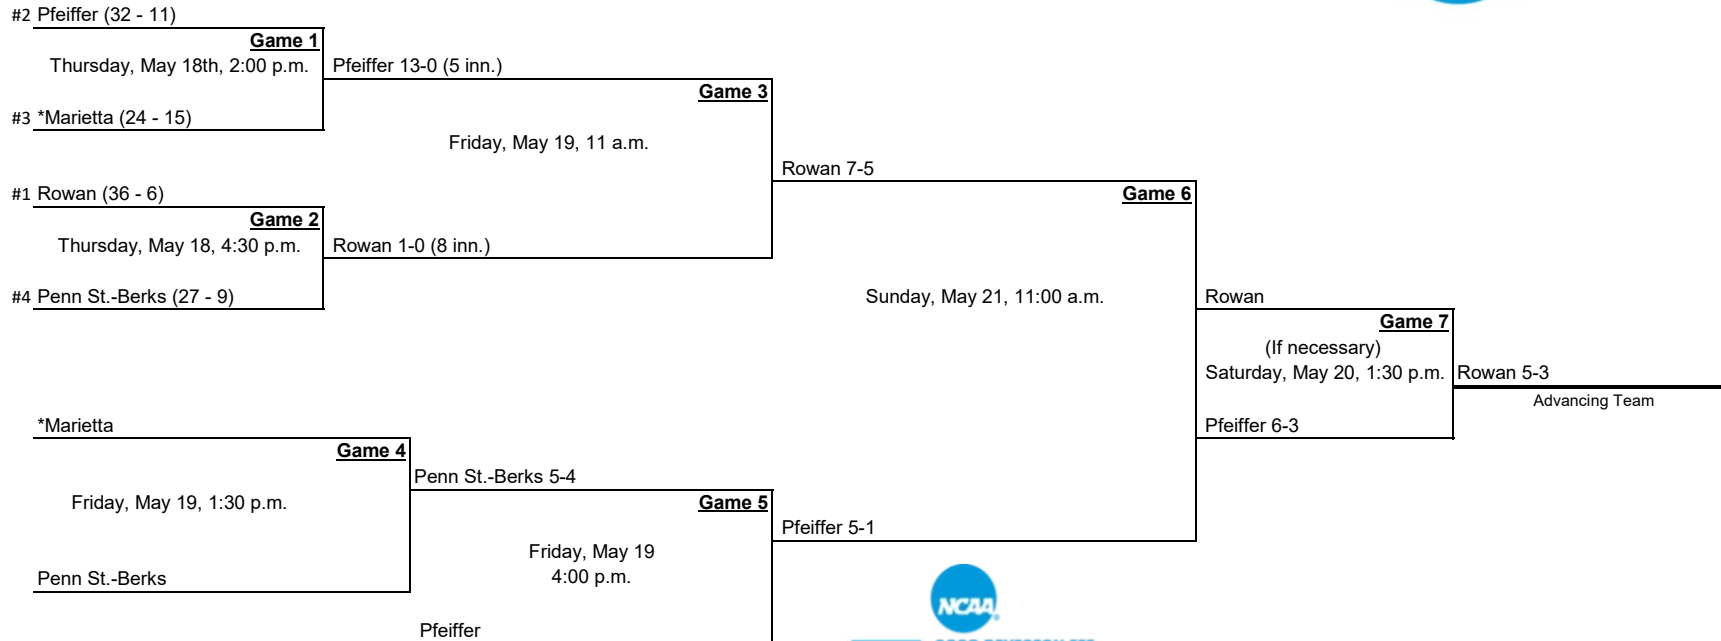

**2023 NCAA Division III Softball Championship Regional Bracket
Marietta Regional Site
May 18-20**

* Host Institution
All times are eastern time.
Information subject to change.