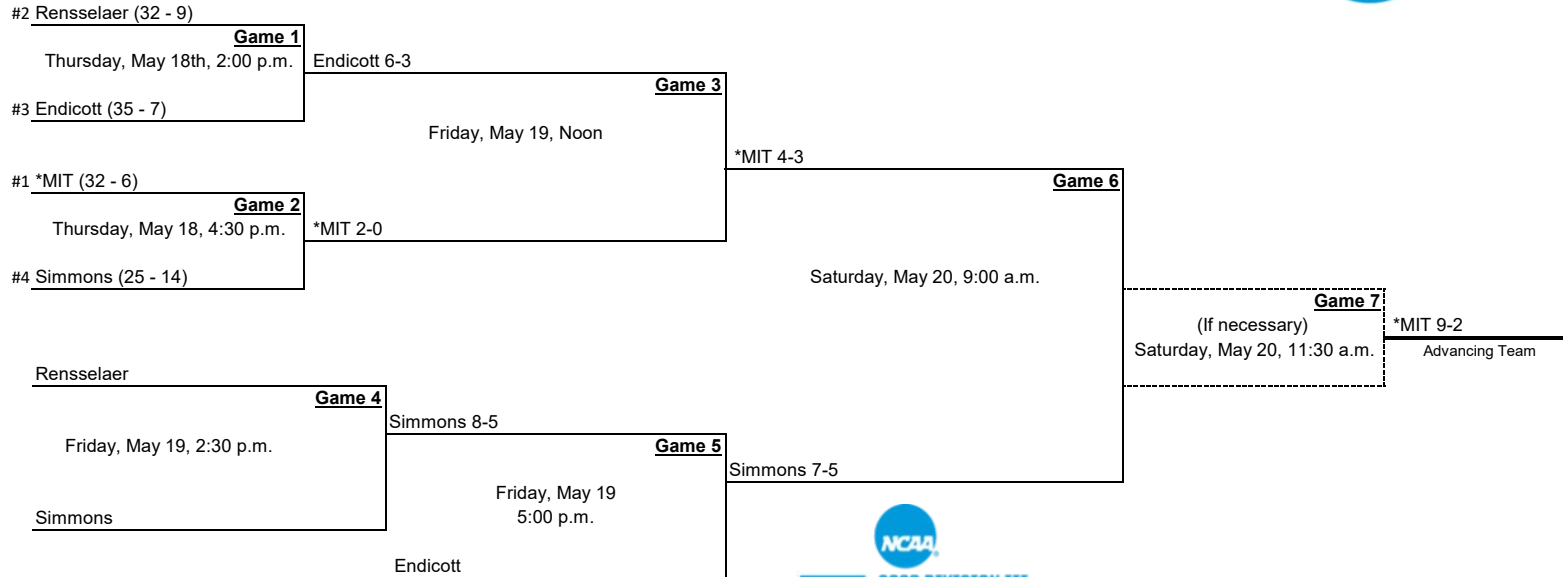

**2023 NCAA Division III Softball Championship Regional Bracket
MIT Regional Site
May 18-20**

* Host Institution
All times are eastern time.
Information subject to change.