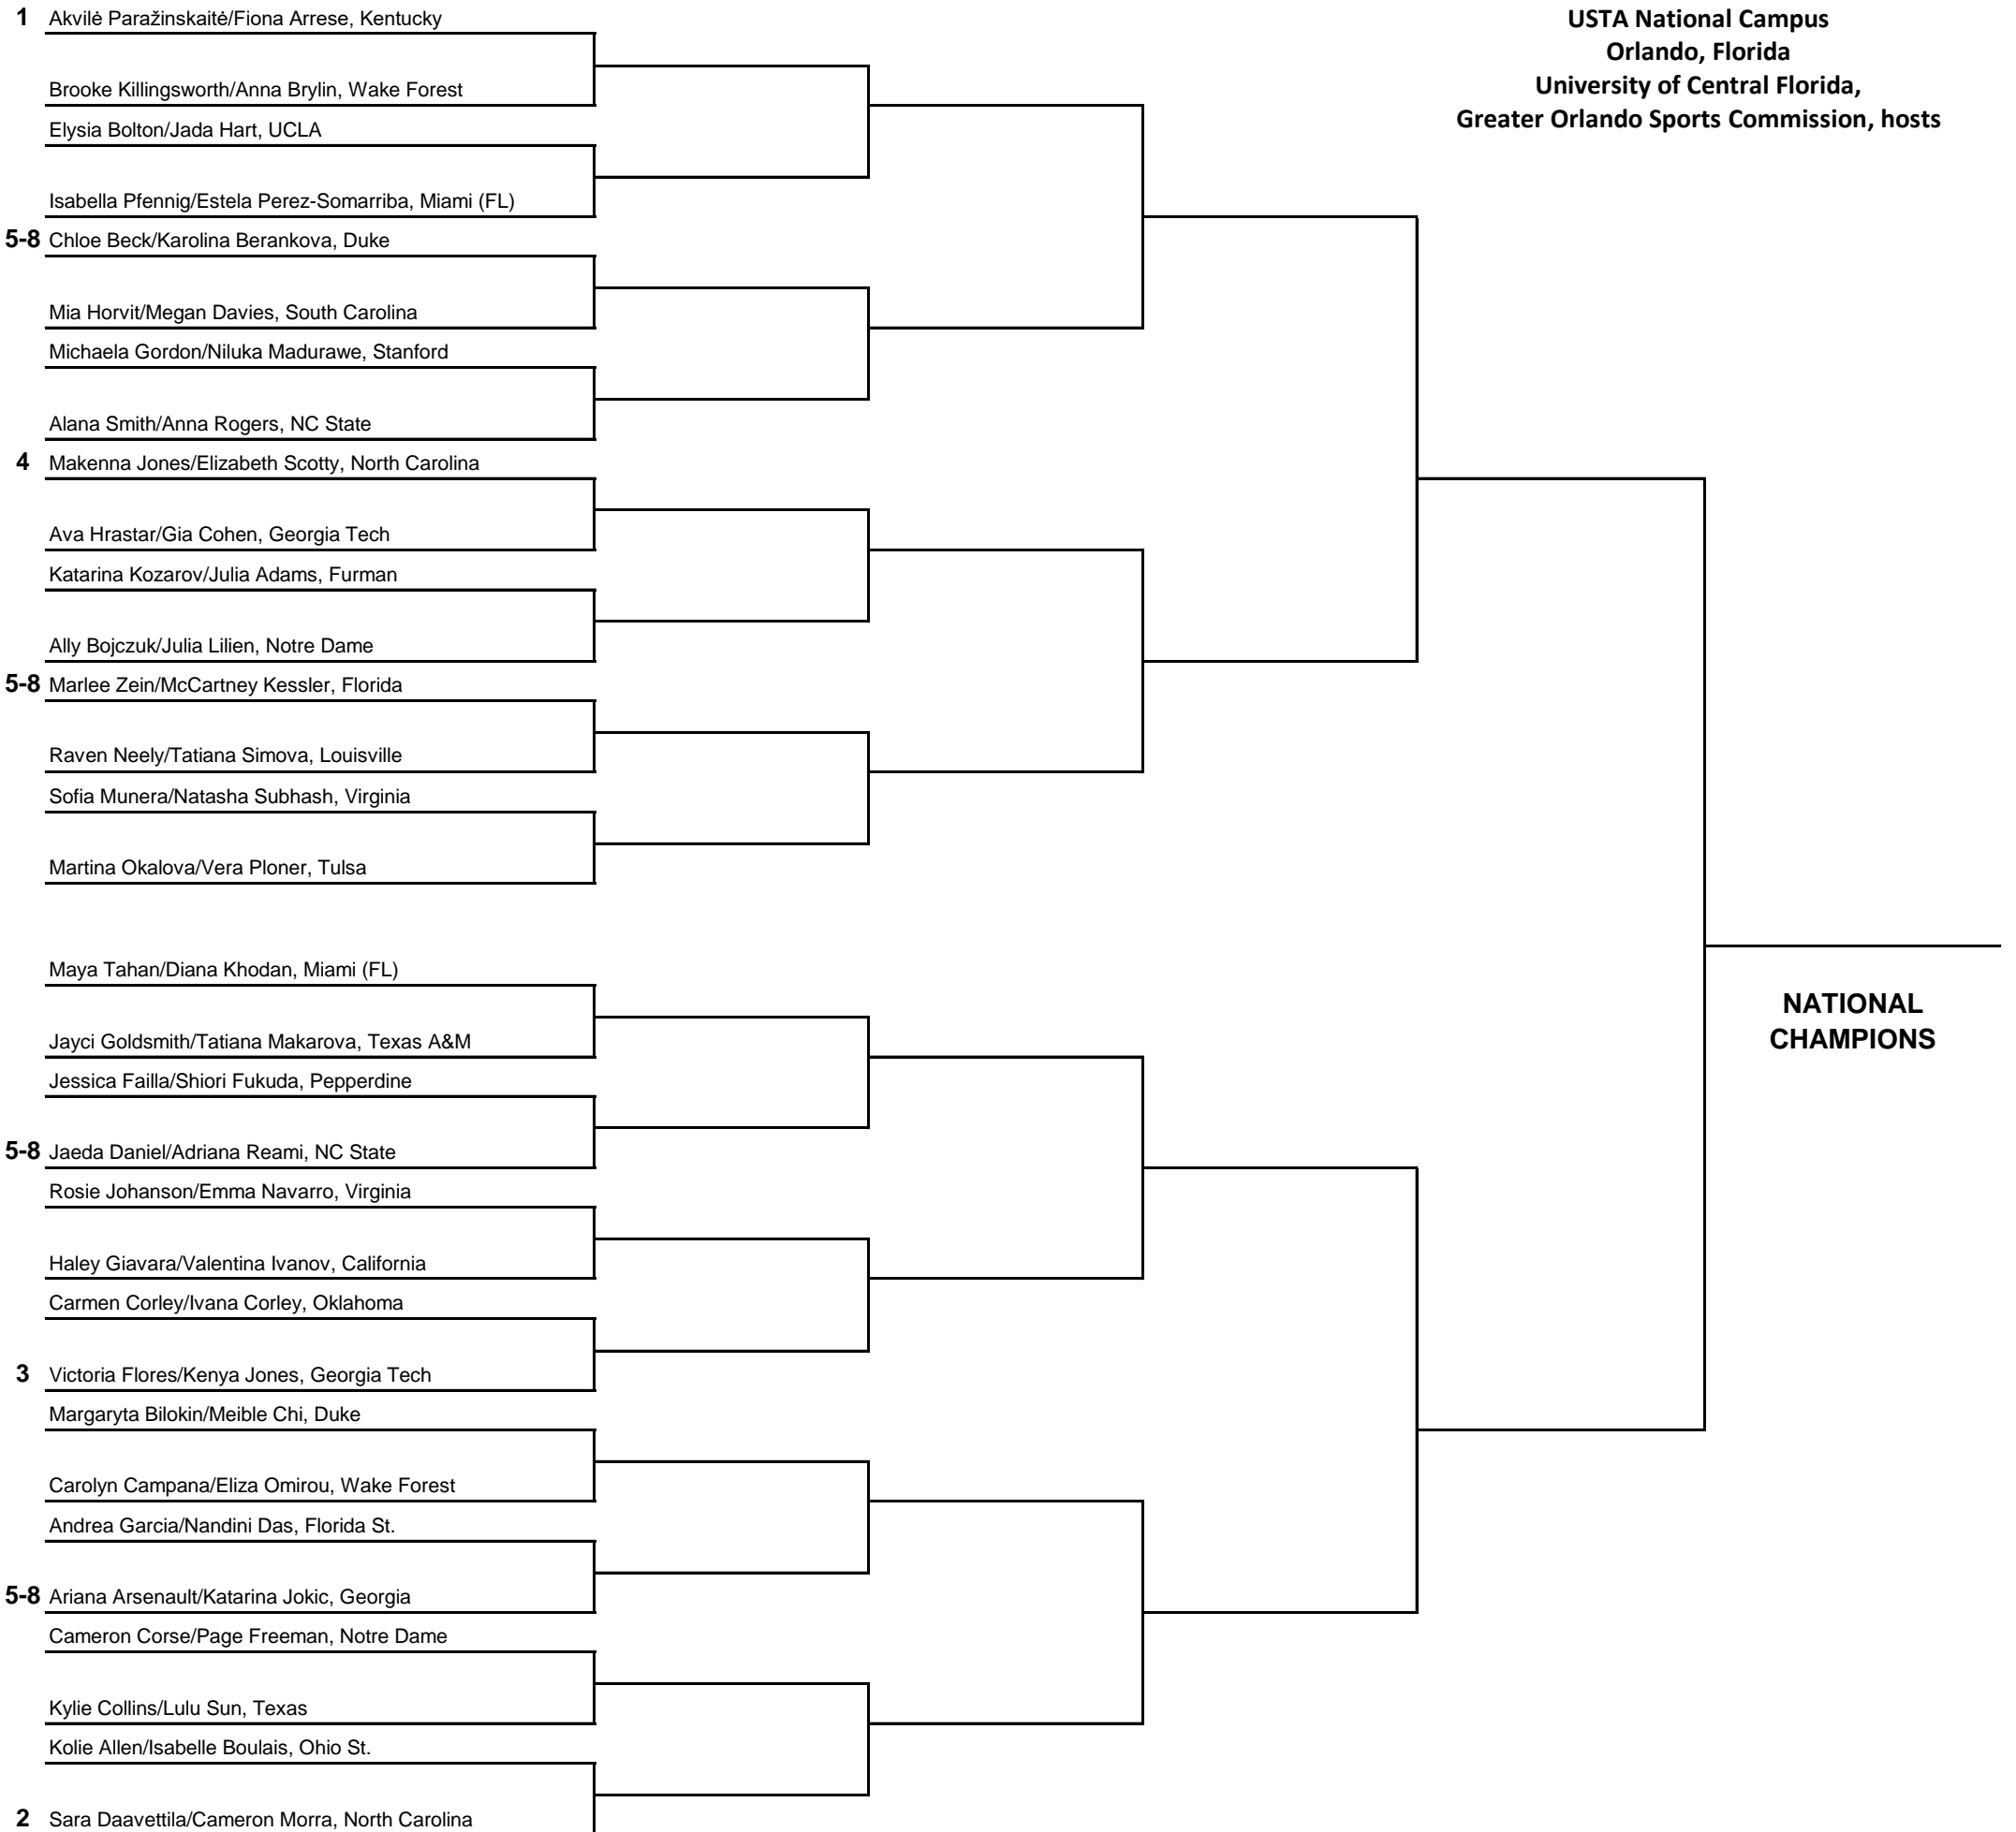

2021 NCAA Division I Women's Tennis Championship

Event: Doubles Championship

Round of 32
May 24

Round of 16
May 25

Quarterfinals
May 26

Semifinals
May 27

Championship
May 28

All times are Eastern time.
Information subject to change.