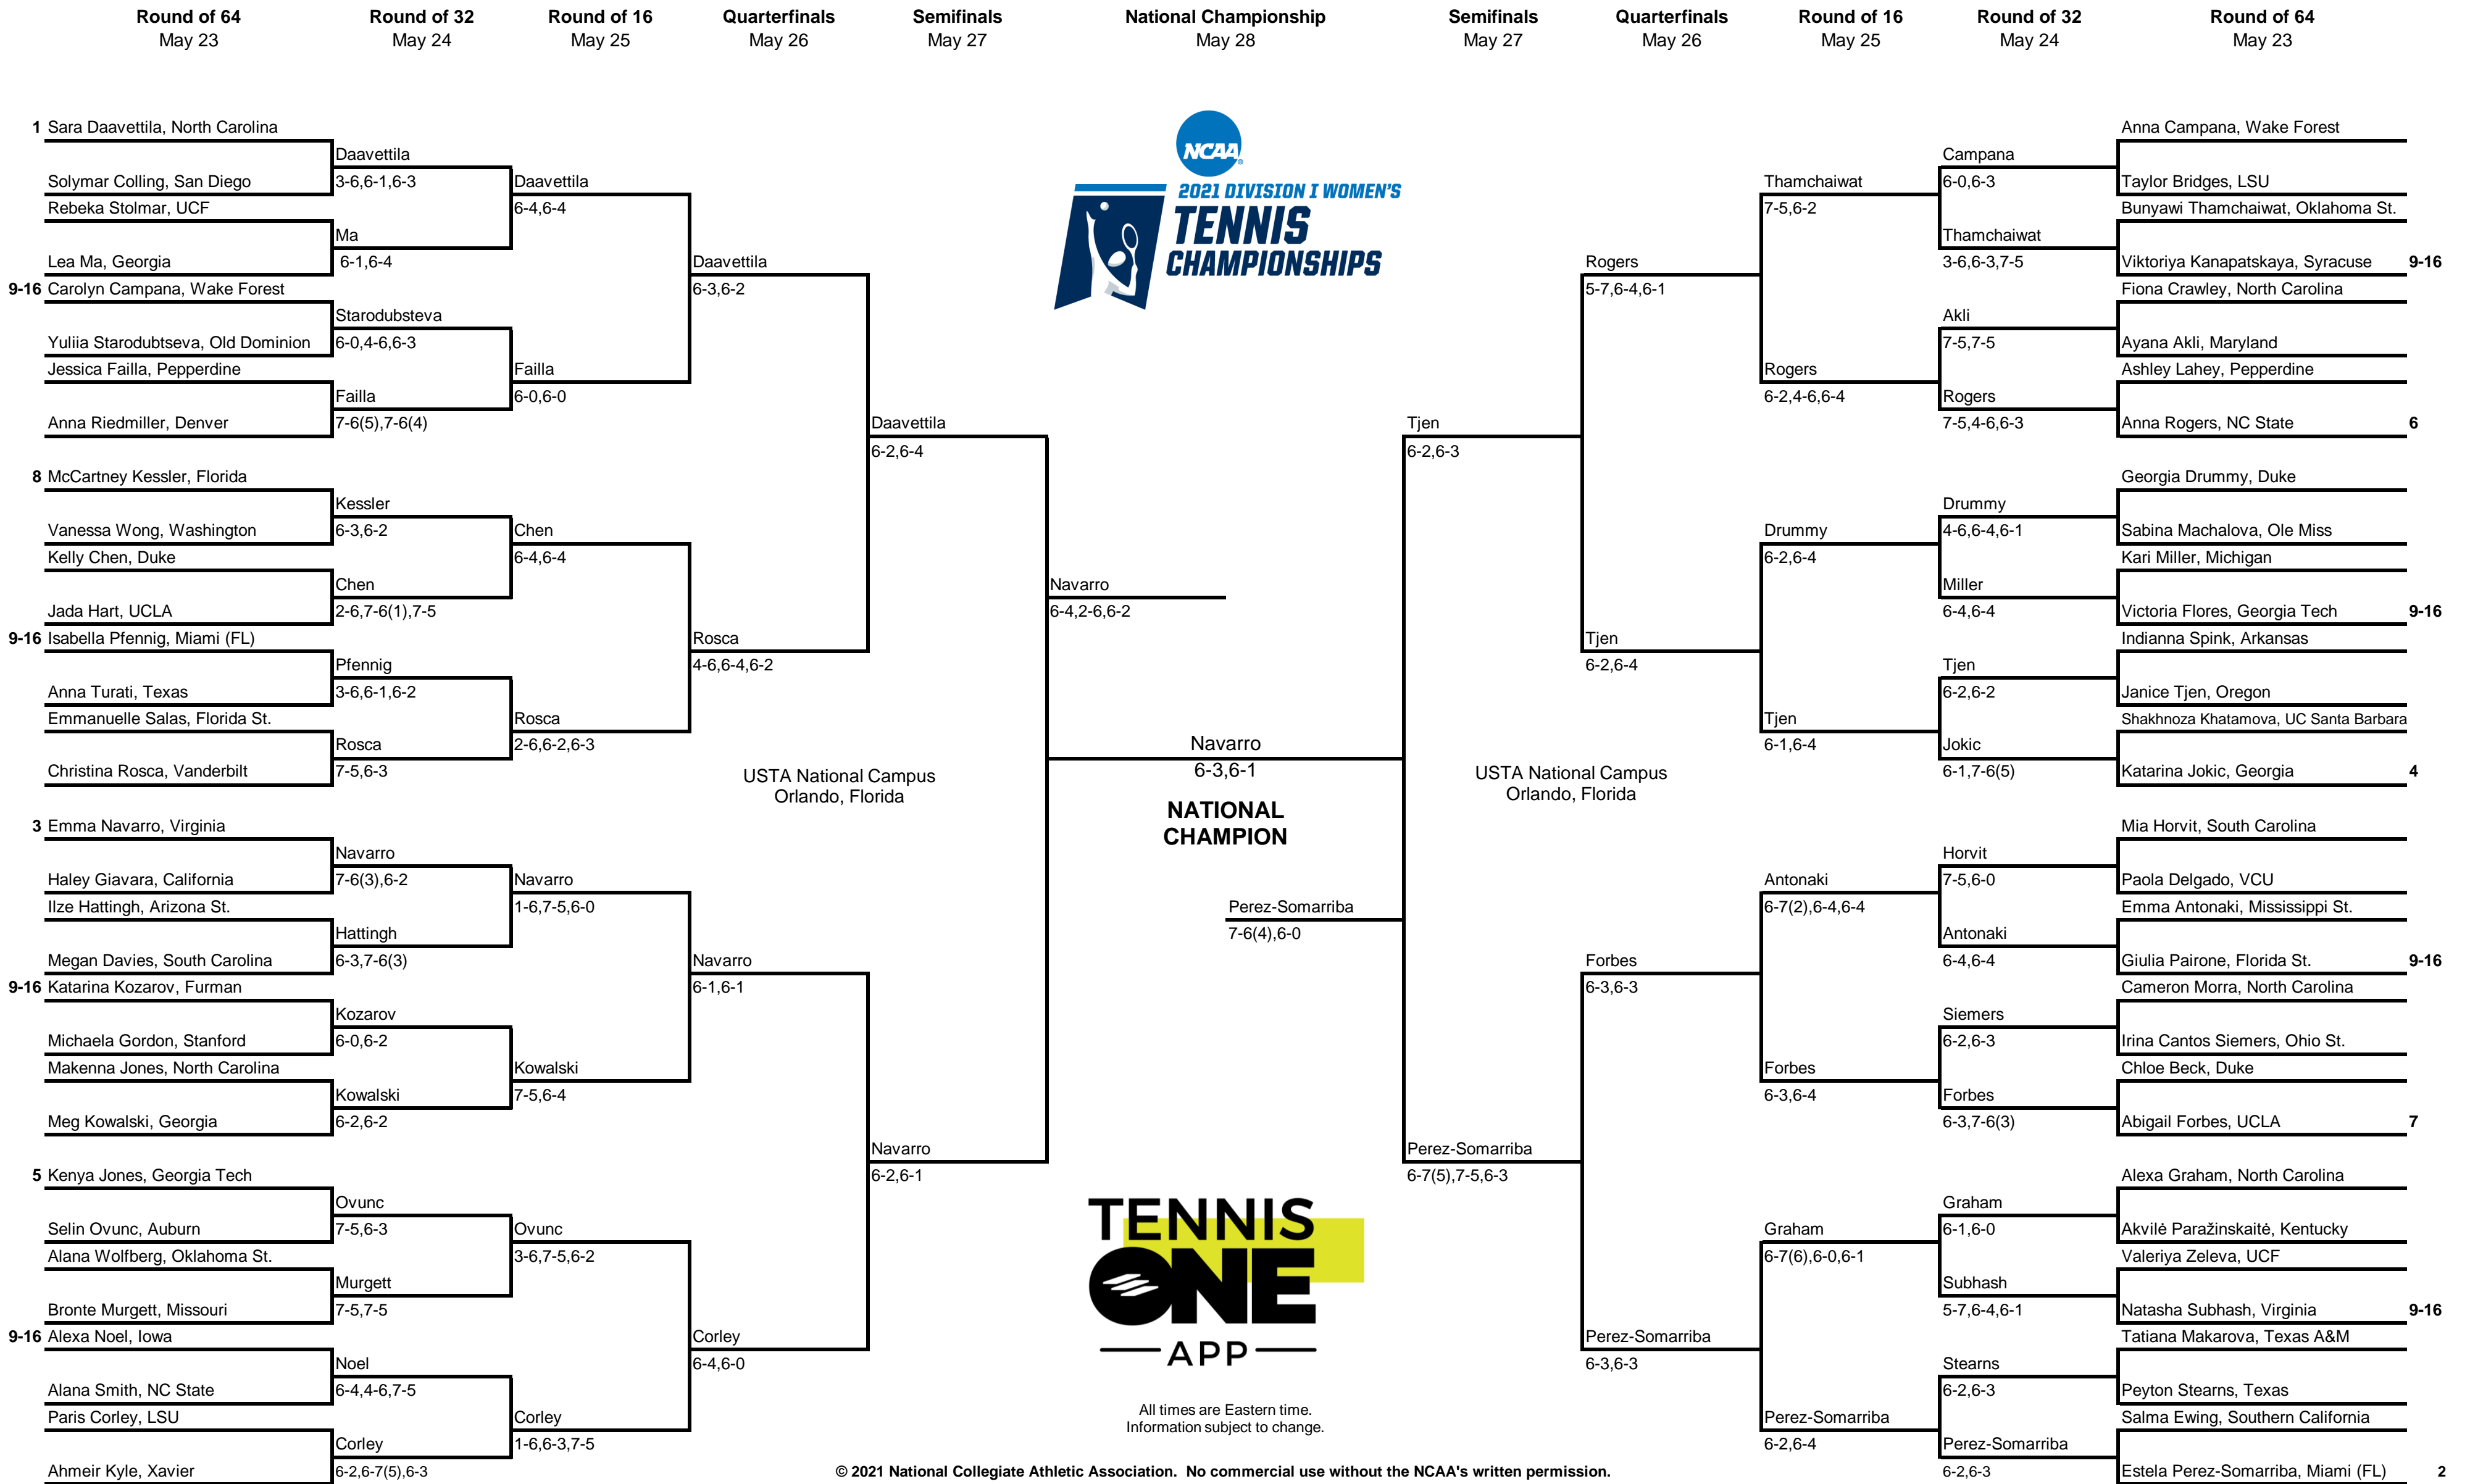

2021 NCAA Division I Women's Tennis Championship

Event: Singles Championship

All times are Eastern time.
Information subject to change.