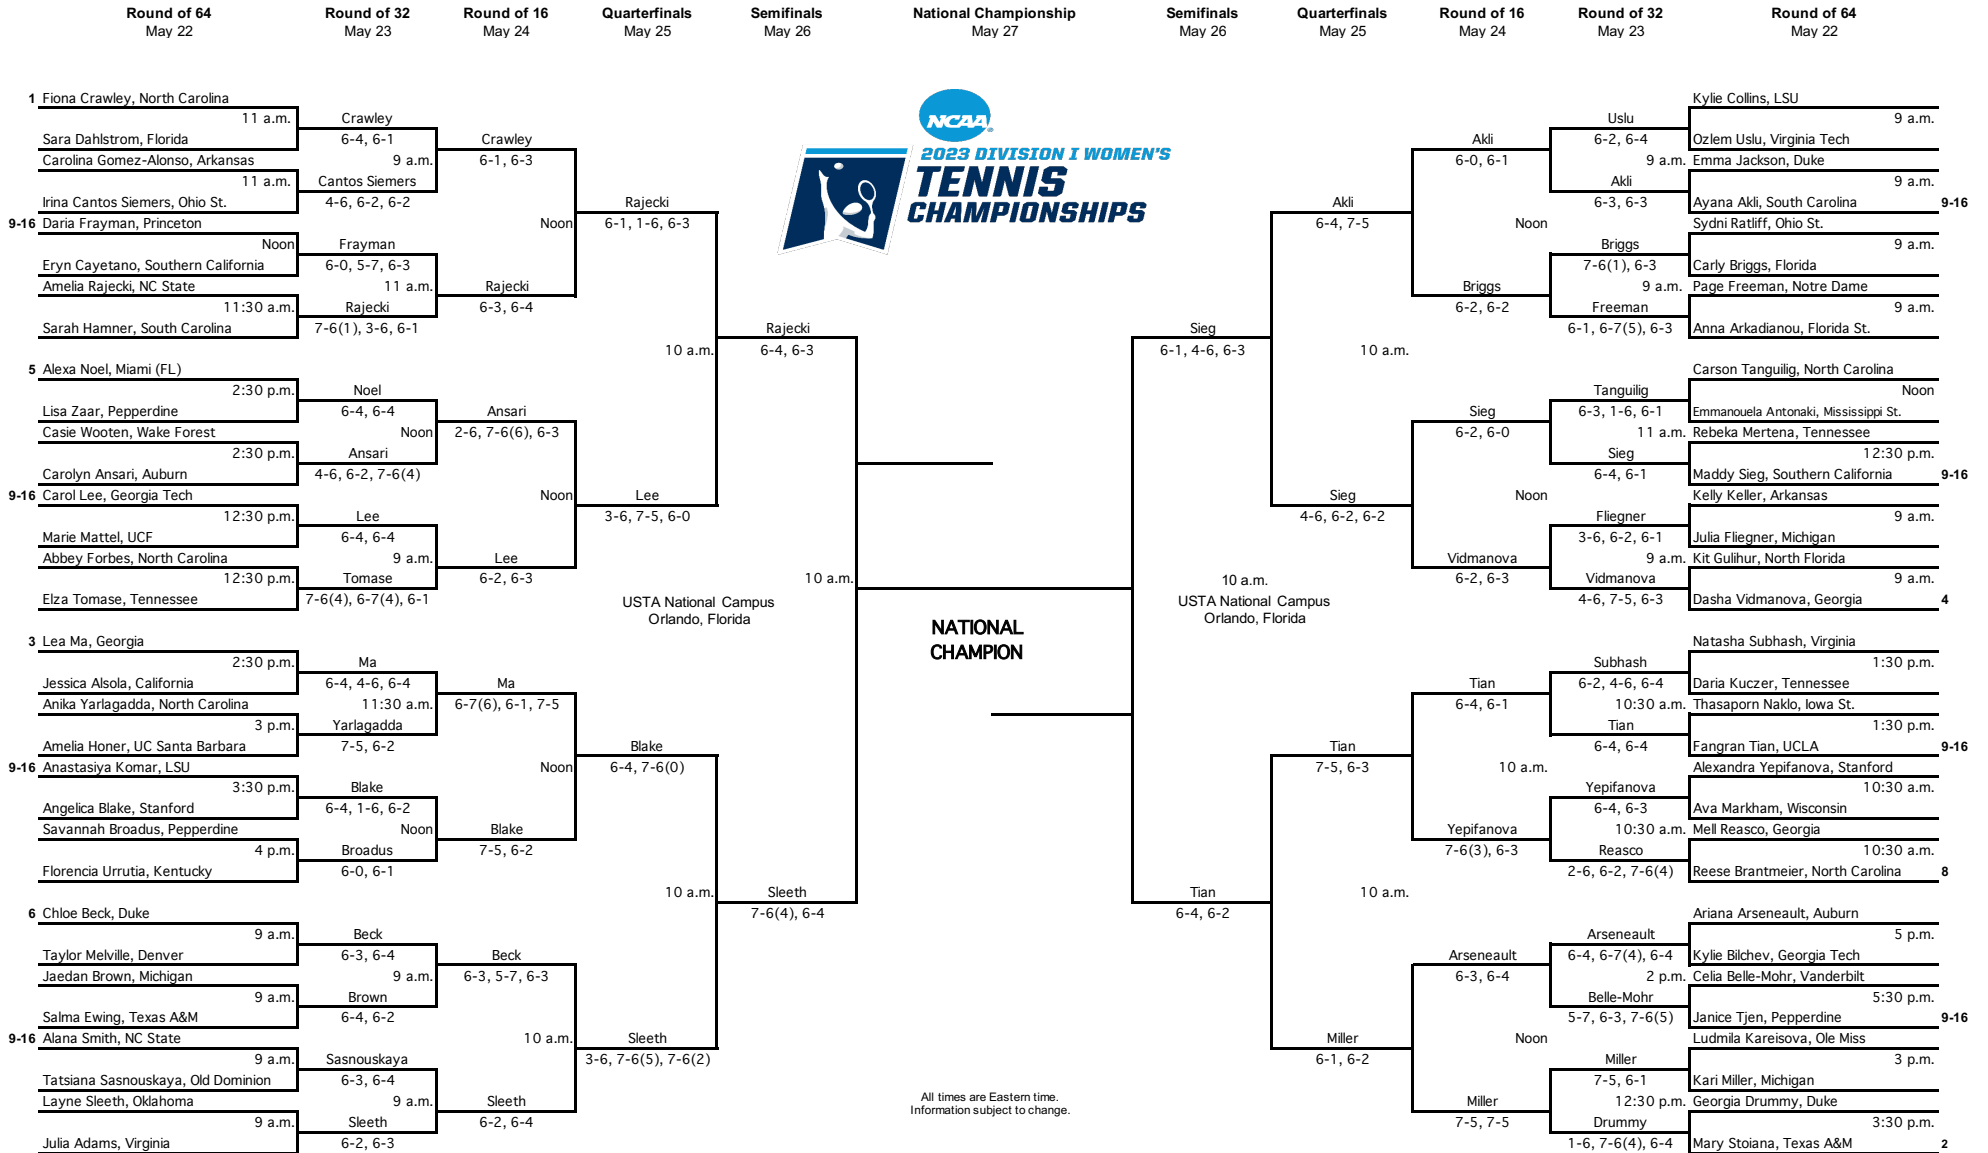

2023 NCAA Division I Women's Tennis Championship

Event: Singles Championship