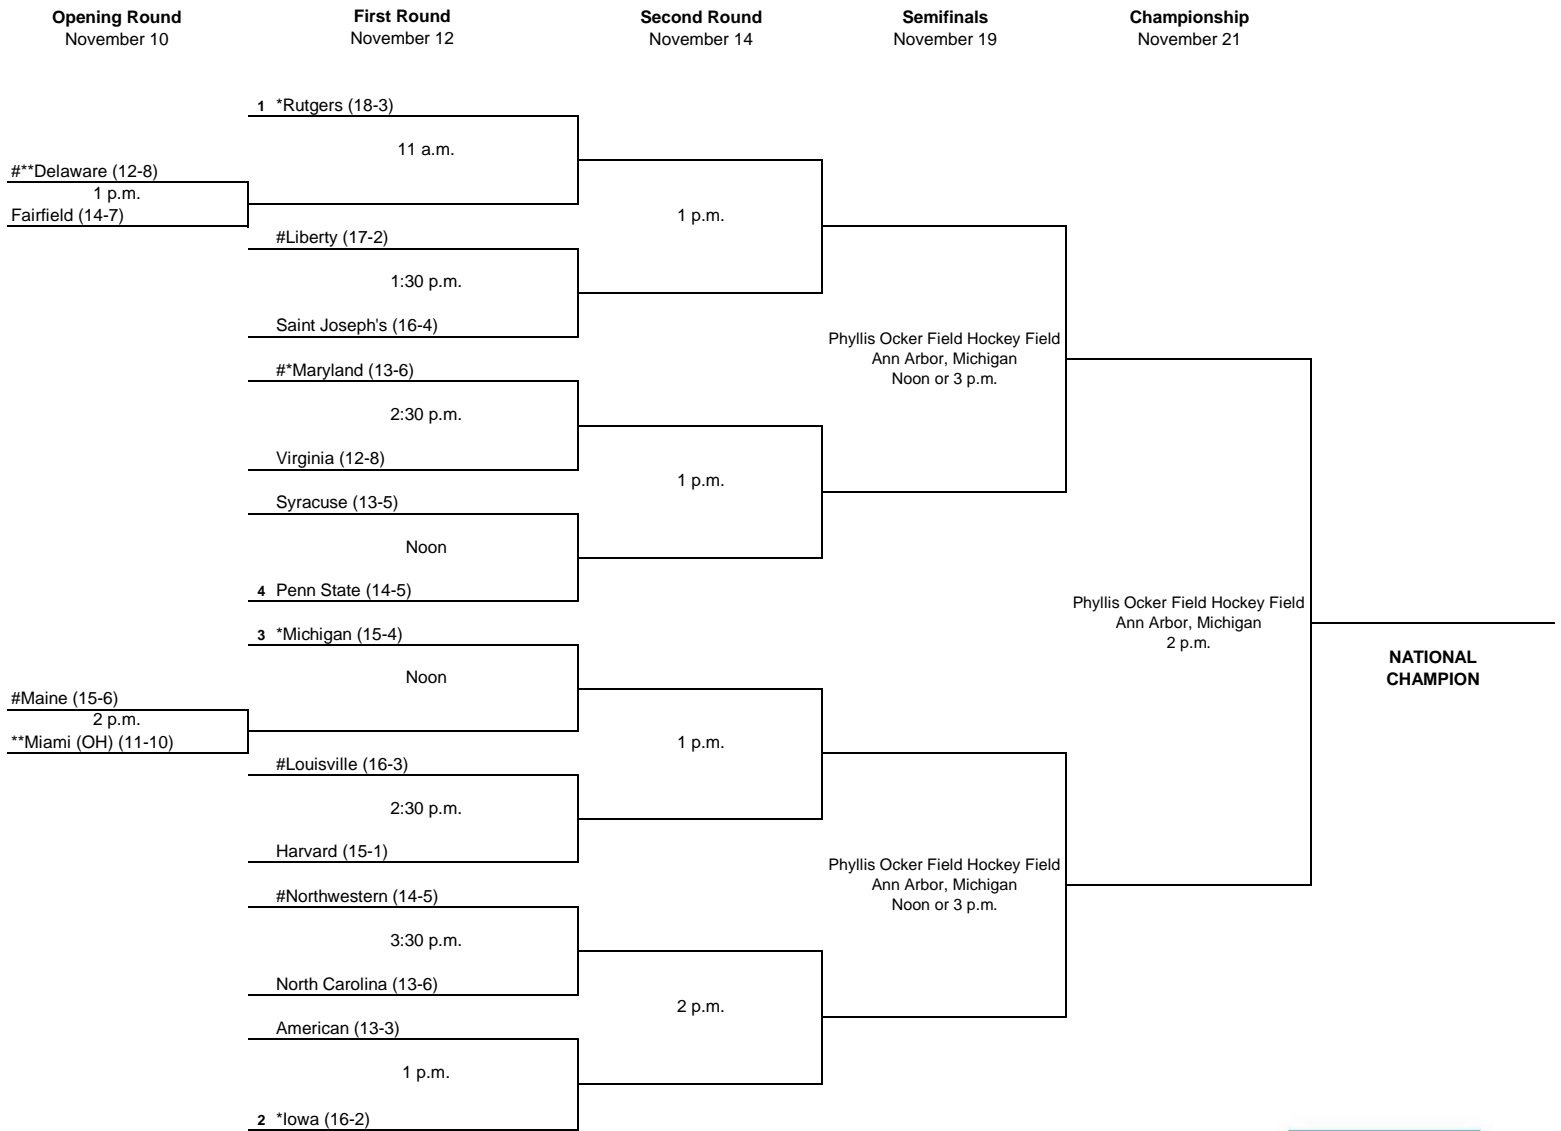

2021 NCAA Division I Field Hockey Championship

Placement of opening round sites are subject to the discretion of the Division I Field Hockey Committee.

* Host Institution for first- and second-round games

**Host institution for opening round game

Home team is the seeded team in the seeded game

Home team in the non-seeded game

All times are Eastern time.

Information subject to change.

© 2021 National Collegiate Athletic Association. No commercial use without the NCAA's written permission. The NCAA opposes all forms of sports wagering.