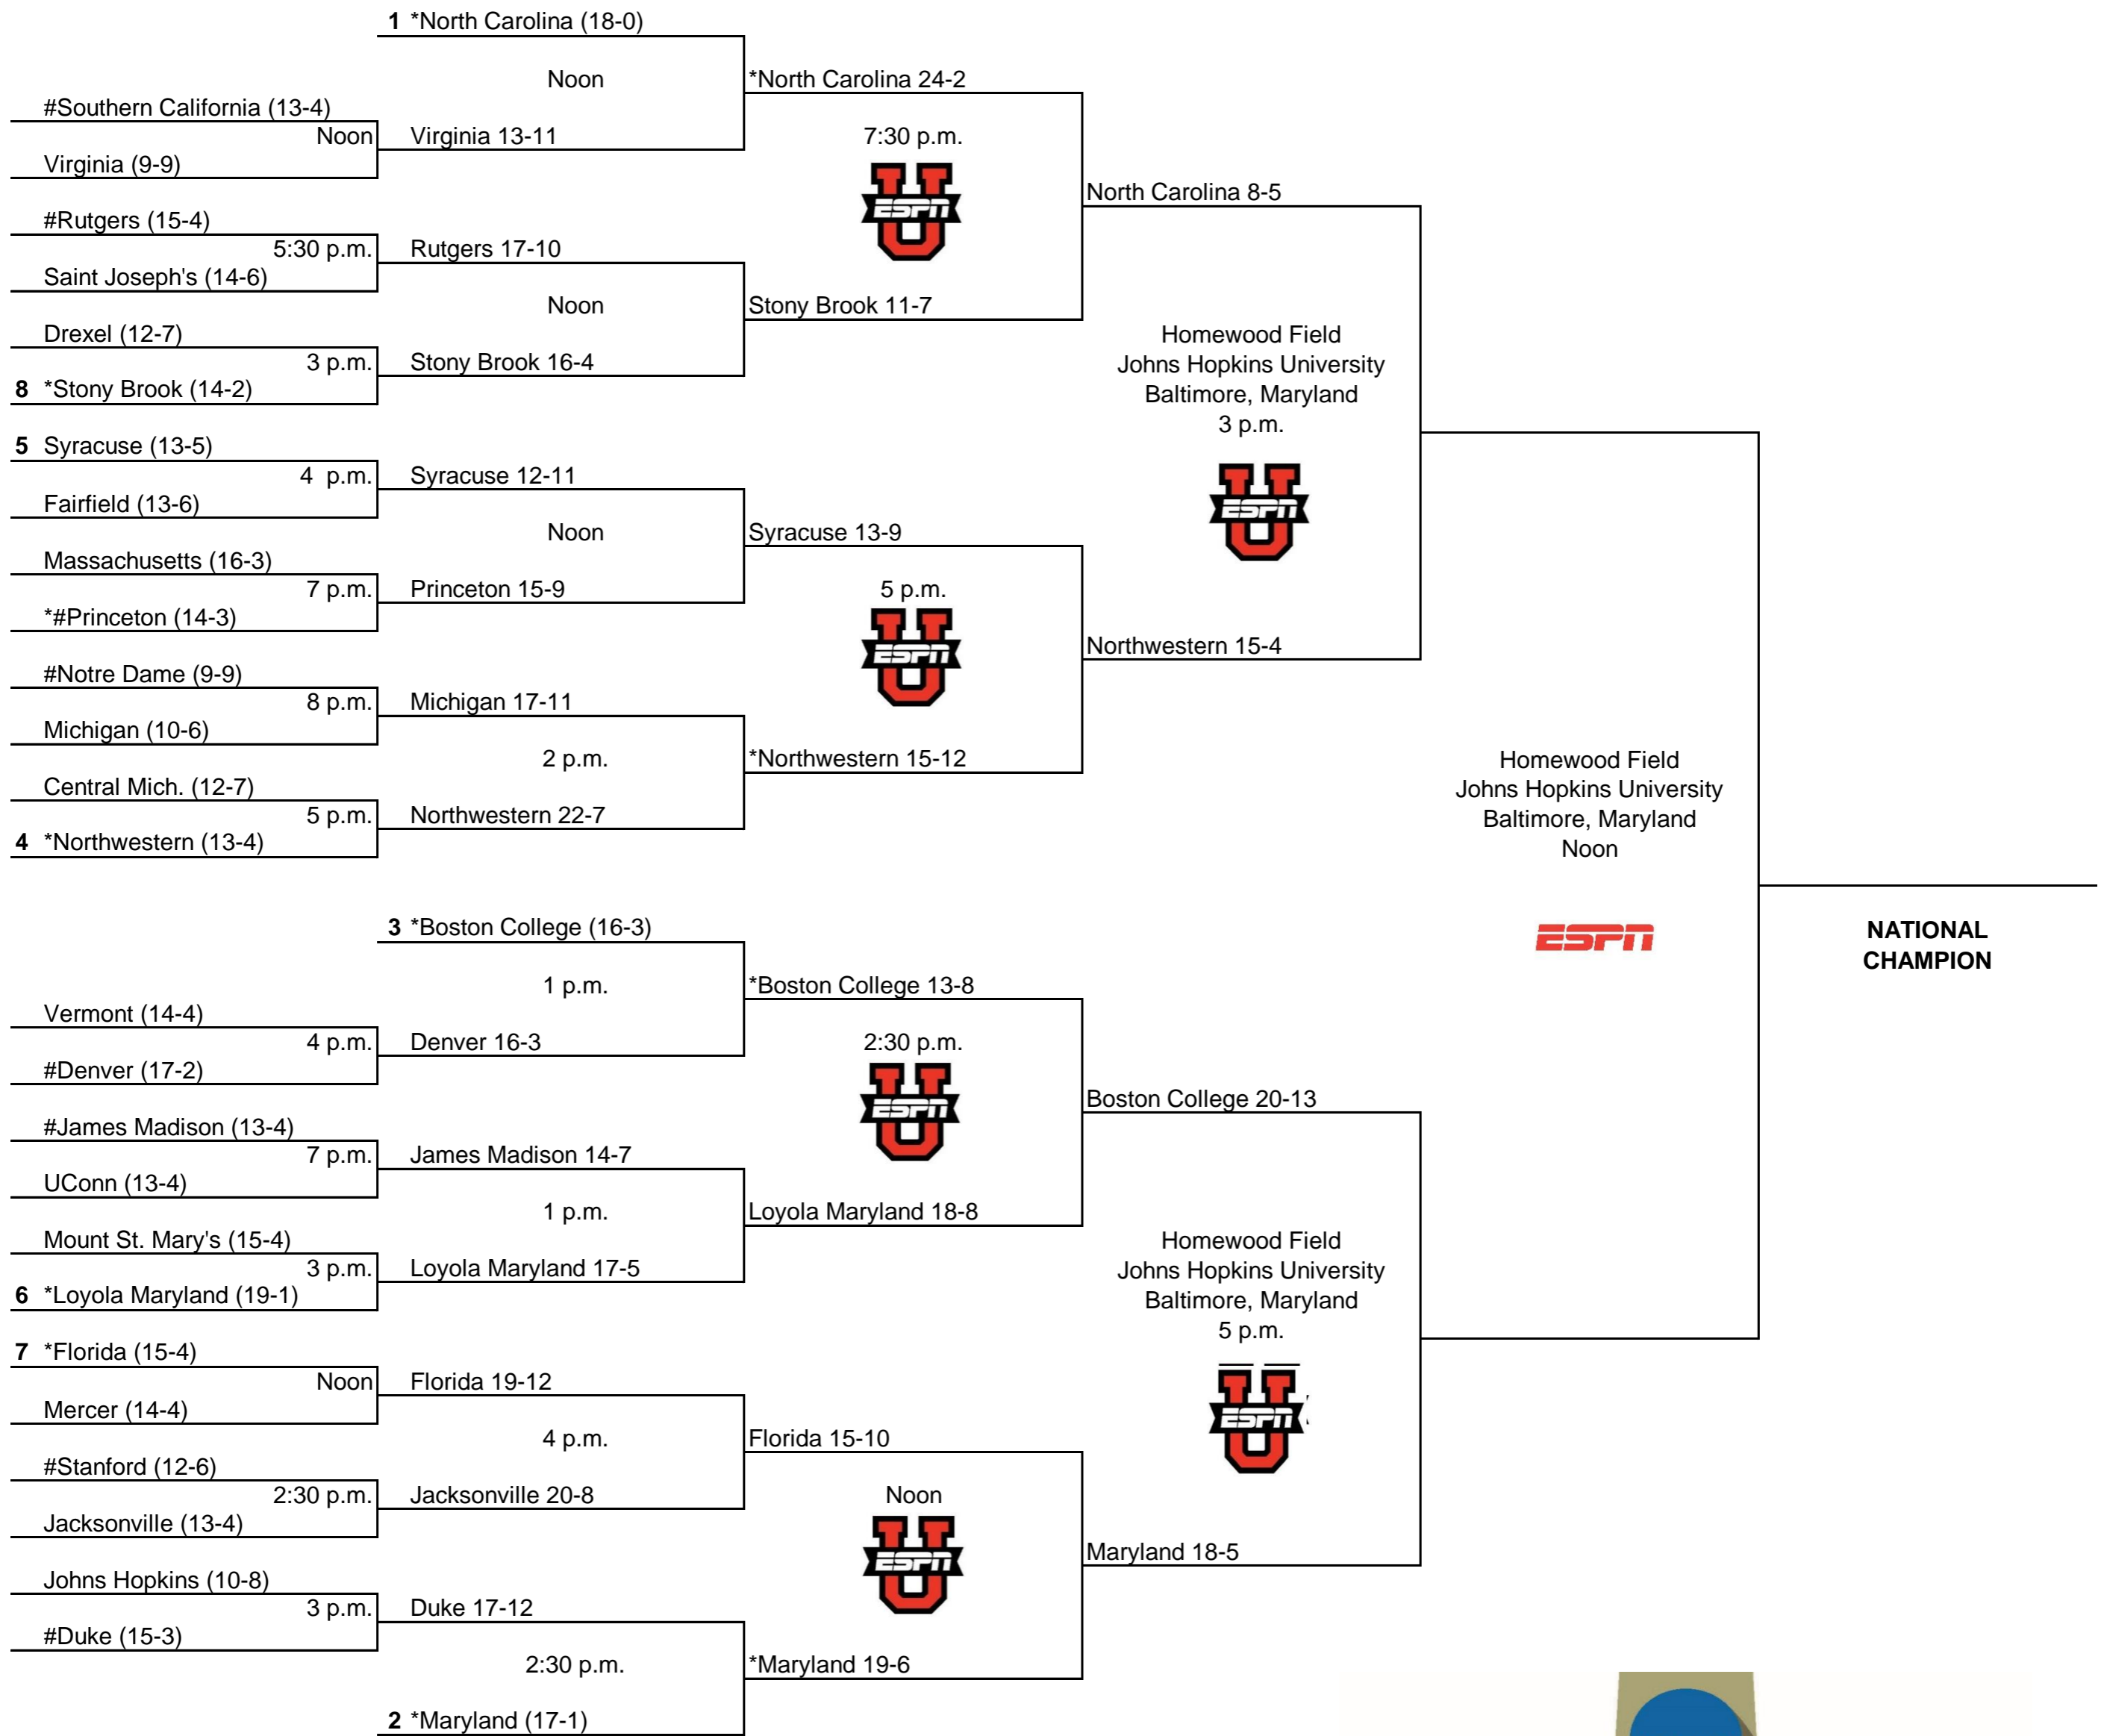

  
**2022 DIVISION I WOMEN'S LACROSSE CHAMPIONSHIP**

**First Round**  
May 13  
all games on

**Second Round**  
May 15  
all games on

**Quarterfinals**  
May 19

**Semifinals**  
May 27

**Championship**  
May 29

\* Host Institution  
# Home team in the non-seeded game  
First- and second-round games held at the same site:  
\*\*Three teams at the host sites of the top-3 seeds  
\*\*Four teams at the host sites of the 4-8 seeds