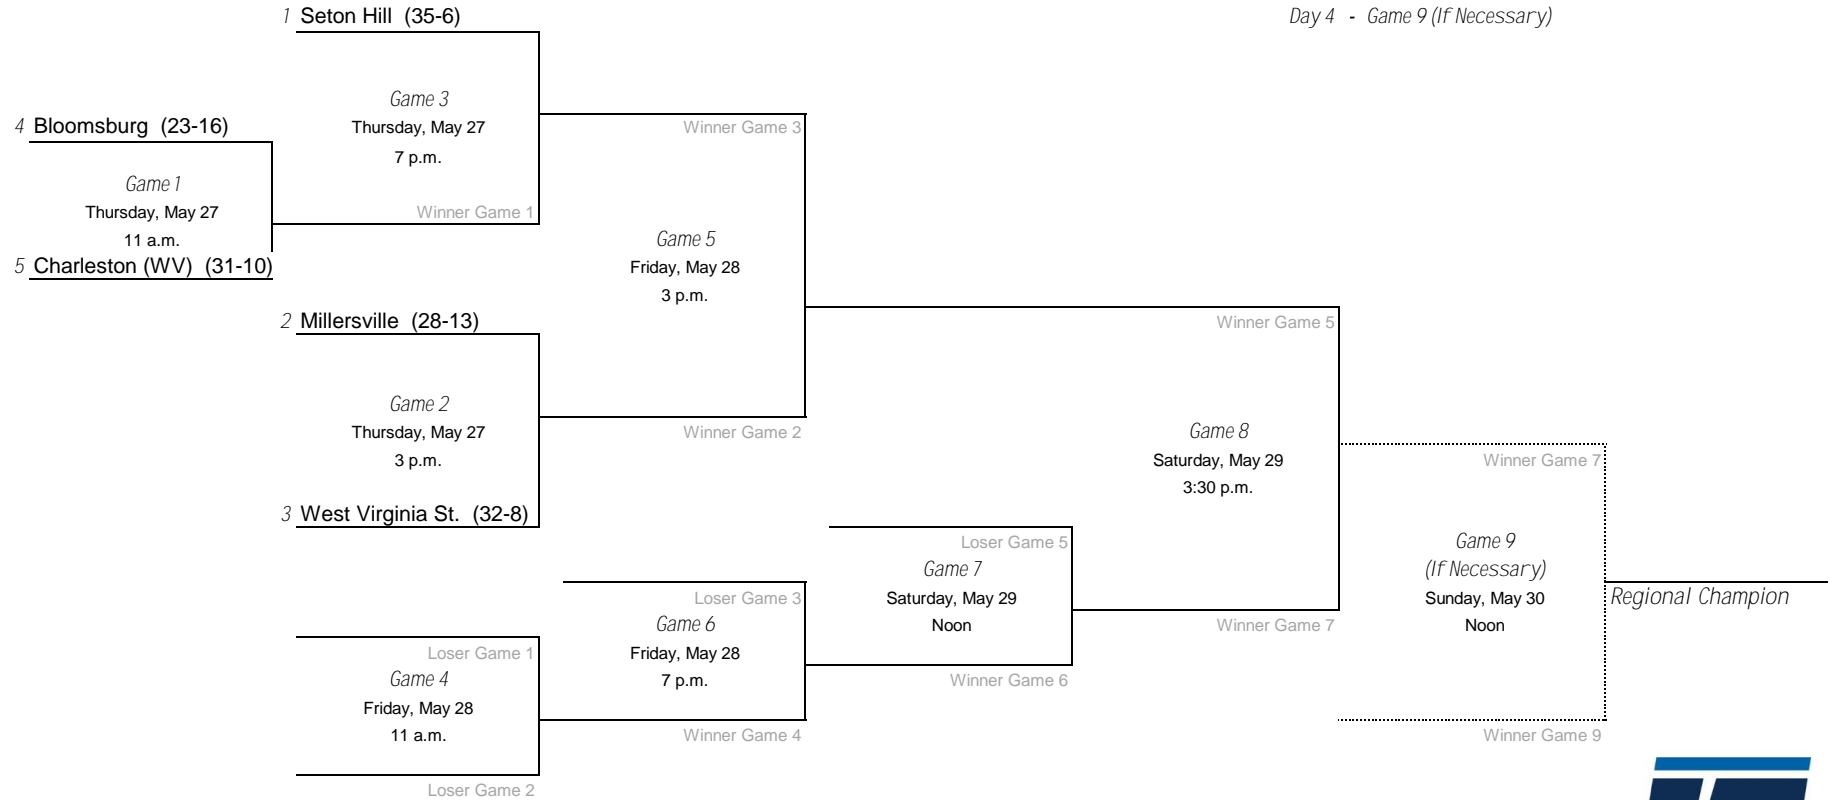

# 2021 NCAA Division II Baseball Championship

Atlantic Regional - University of Charleston (WV), Host

Day 1 - Games 1, 2 & 3  
 Day 2 - Games 4, 5 & 6  
 Day 3 - Games 7 & 8  
 Day 4 - Game 9 (If Necessary)

# 2021 NCAA Division II Baseball Championship

Central Regional - University of Central Missouri, Host

Day 1 - Games 1, 2 & 3  
 Day 2 - Games 4, 5 & 6  
 Day 3 - Games 7, 8 & 9  
 Day 4 - Games 10 & 11 (If Necessary)

# 2021 NCAA Division II Baseball Championship

East Regional - Franklin Pierce University, Host

Day 1 - Games 1, 2 & 3  
 Day 2 - Games 4, 5 & 6  
 Day 3 - Games 7, 8 & 9  
 Day 4 - Games 10 & 11 (If Necessary)