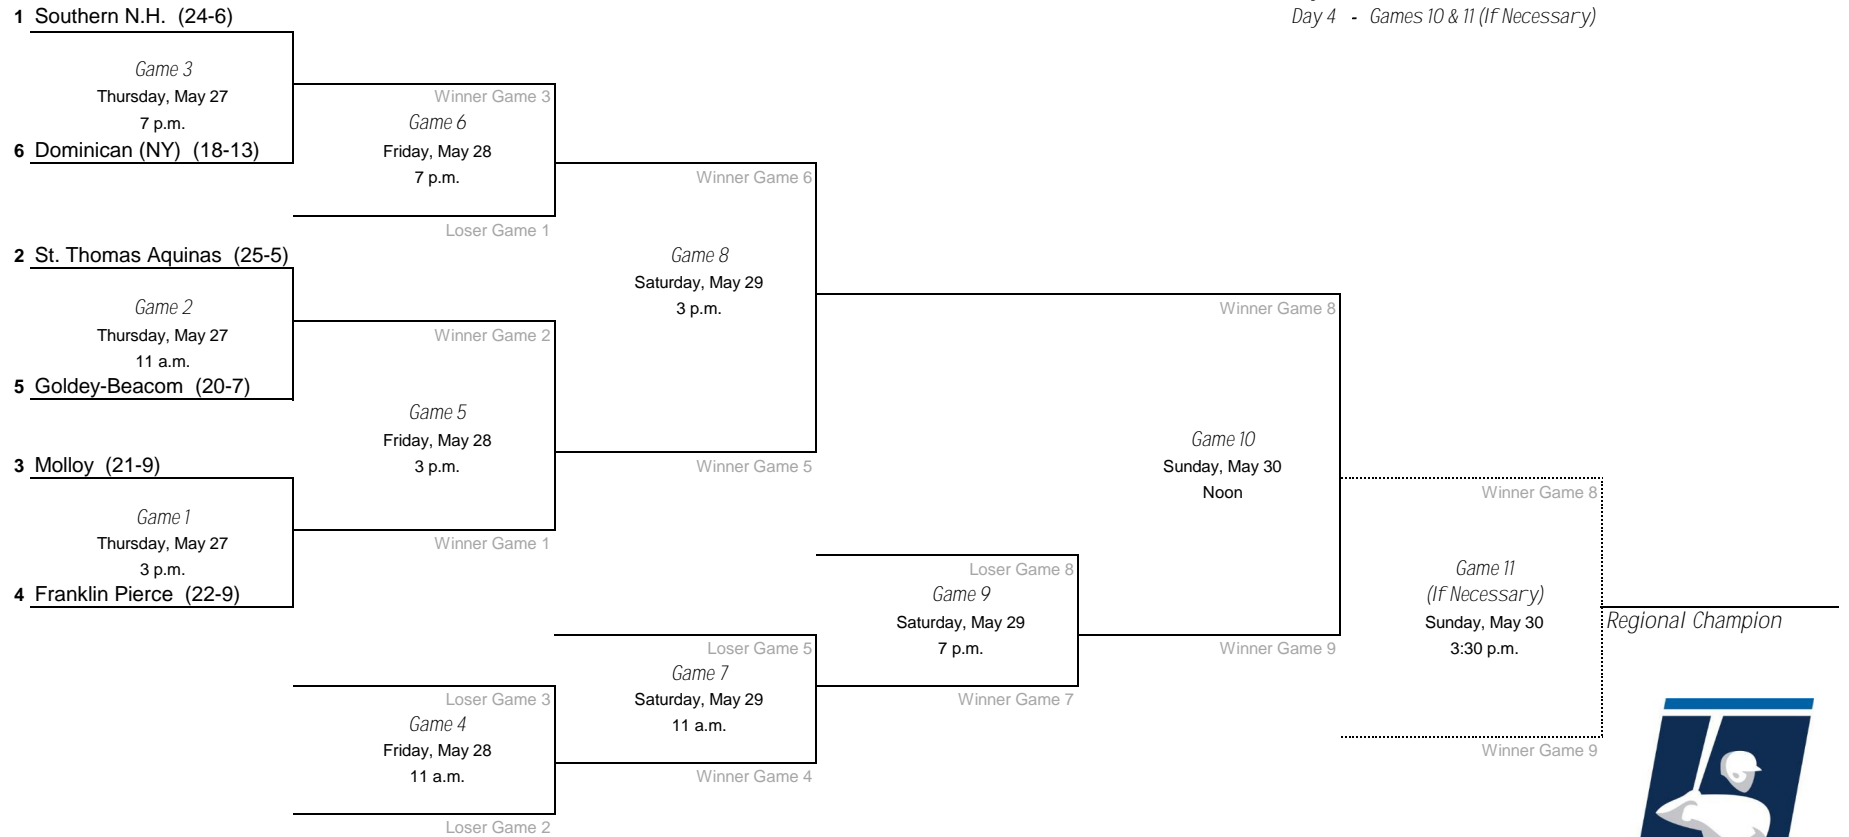

# 2021 NCAA Division II Baseball Championship

Central Regional - University of Central Missouri, Host

Day 1 - Games 1, 2 & 3  
 Day 2 - Games 4, 5 & 6  
 Day 3 - Games 7, 8 & 9  
 Day 4 - Games 10 & 11 (If Necessary)

\*Denotes host institution  
 All times are Eastern time.

# 2021 NCAA Division II Baseball Championship

East Regional - Franklin Pierce University, Host

Day 1 - Games 1, 2 & 3  
 Day 2 - Games 4, 5 & 6  
 Day 3 - Games 7, 8 & 9  
 Day 4 - Games 10 & 11 (If Necessary)