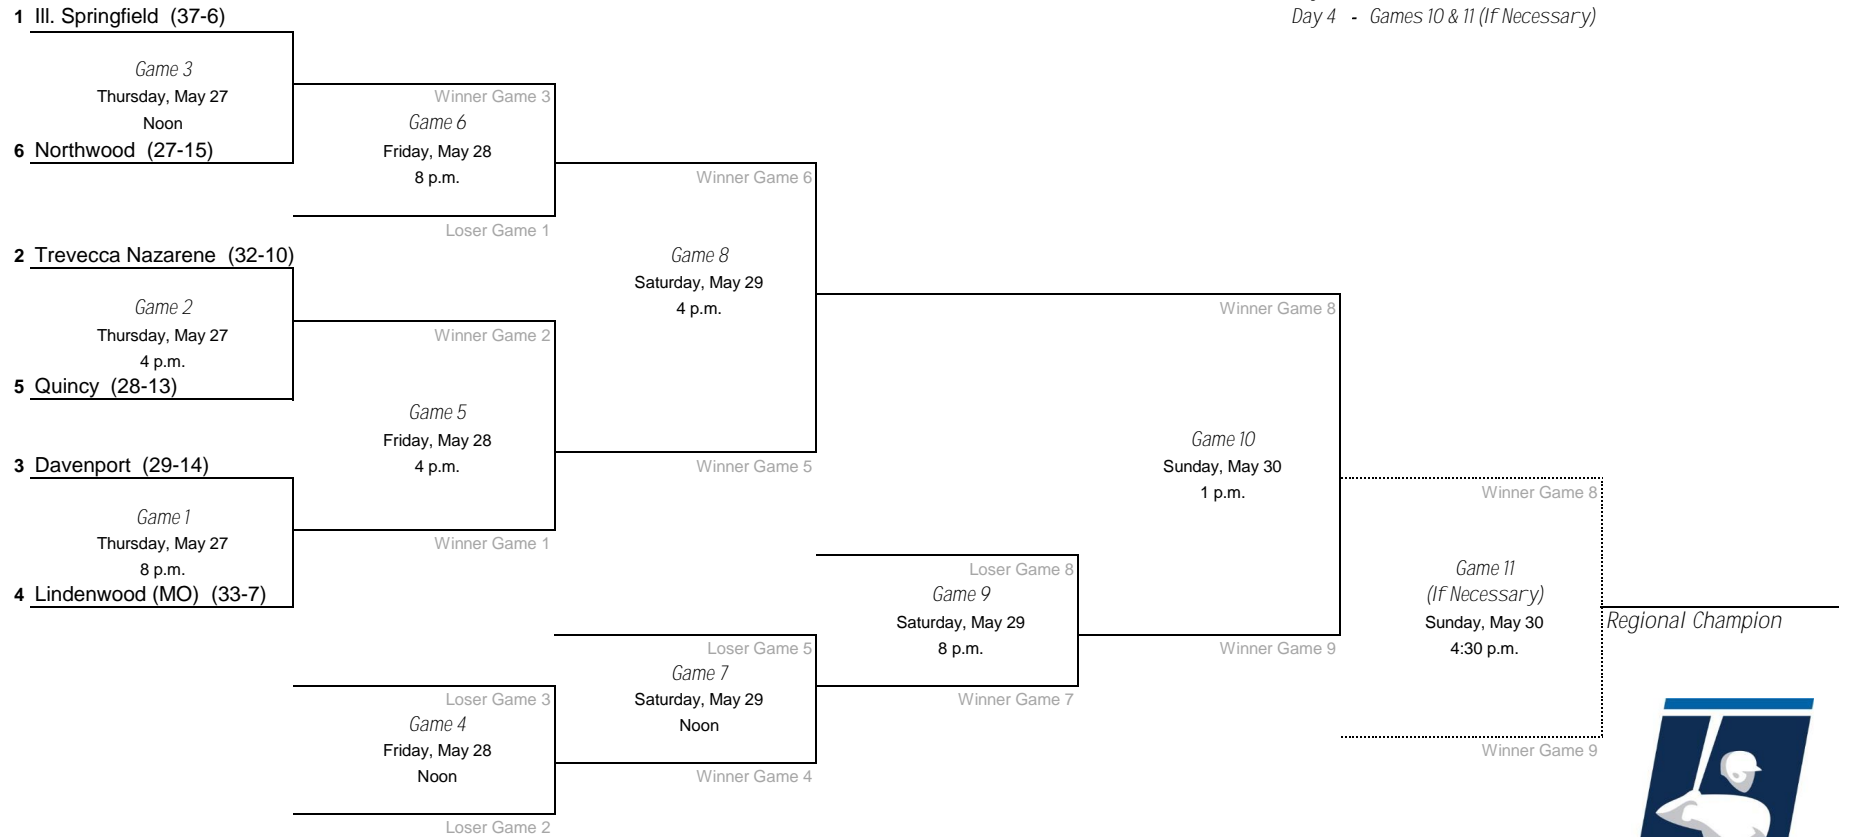

# 2021 NCAA Division II Baseball Championship

East Regional - Franklin Pierce University, Host

Day 1 - Games 1, 2 & 3  
 Day 2 - Games 4, 5 & 6  
 Day 3 - Games 7, 8 & 9  
 Day 4 - Games 10 & 11 (If Necessary)

# 2021 NCAA Division II Baseball Championship

Midwest Regional - Lindenwood University, Host

Day 1 - Games 1, 2 & 3  
 Day 2 - Games 4, 5 & 6  
 Day 3 - Games 7, 8 & 9  
 Day 4 - Games 10 & 11 (If Necessary)