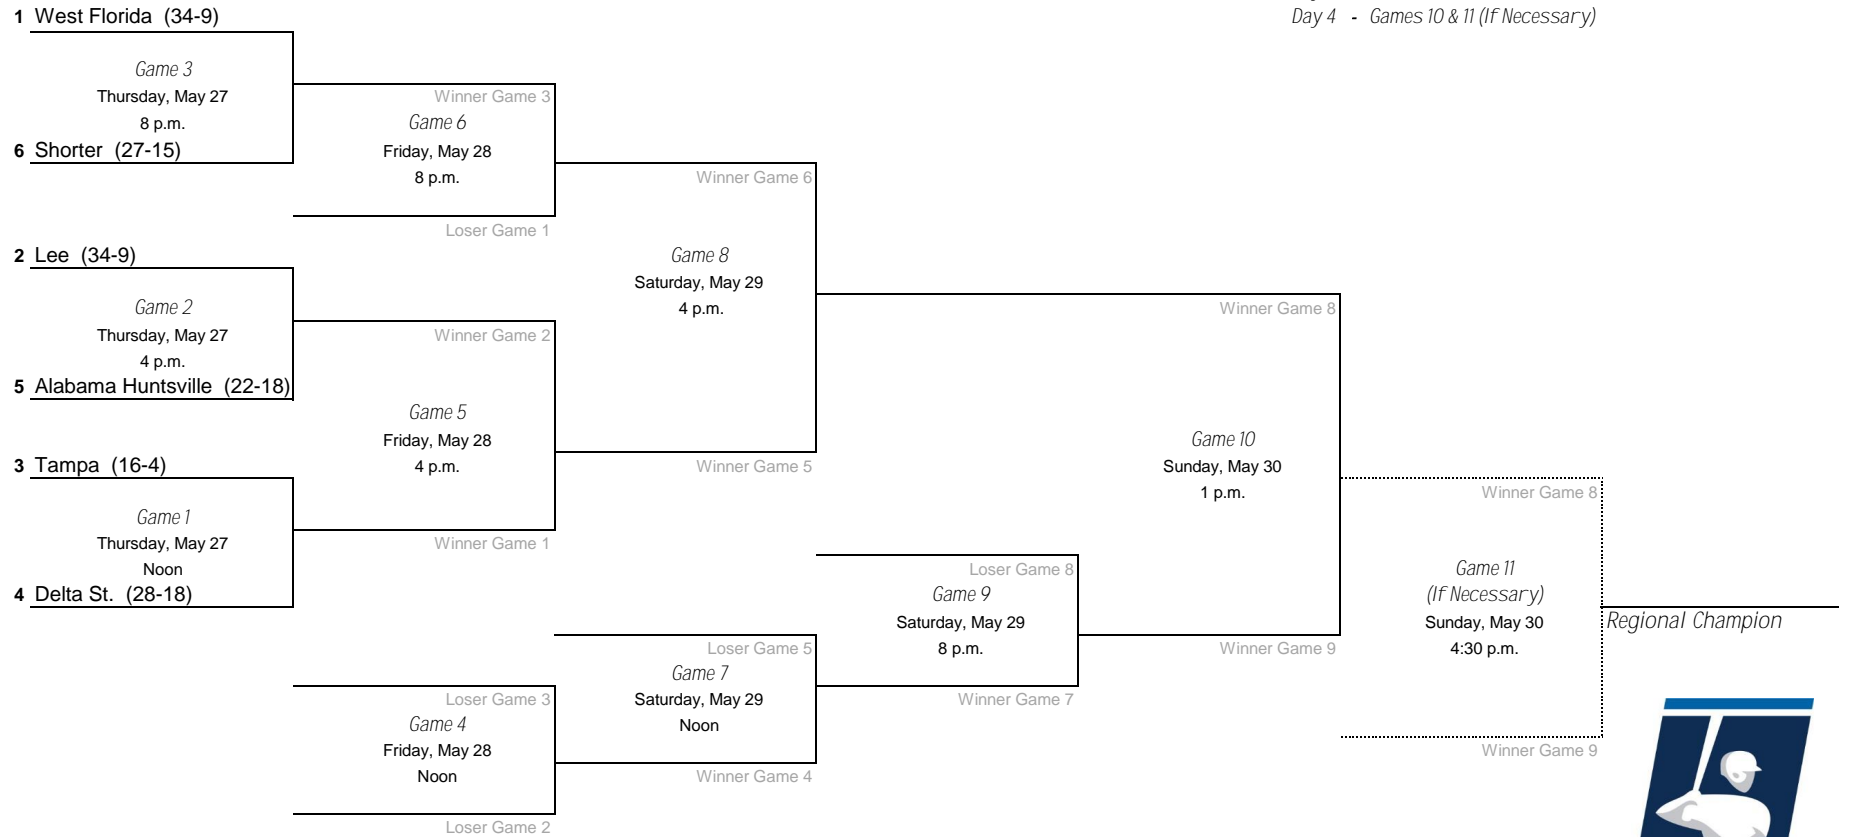

# 2021 NCAA Division II Baseball Championship

Midwest Regional - Lindenwood University, Host

Day 1 - Games 1, 2 & 3  
 Day 2 - Games 4, 5 & 6  
 Day 3 - Games 7, 8 & 9  
 Day 4 - Games 10 & 11 (If Necessary)

\*Denotes host institution  
 All times are Eastern time.

# 2021 NCAA Division II Baseball Championship

South Regional - University of West Florida, Host

Day 1 - Games 1, 2 & 3  
 Day 2 - Games 4, 5 & 6  
 Day 3 - Games 7, 8 & 9  
 Day 4 - Games 10 & 11 (If Necessary)