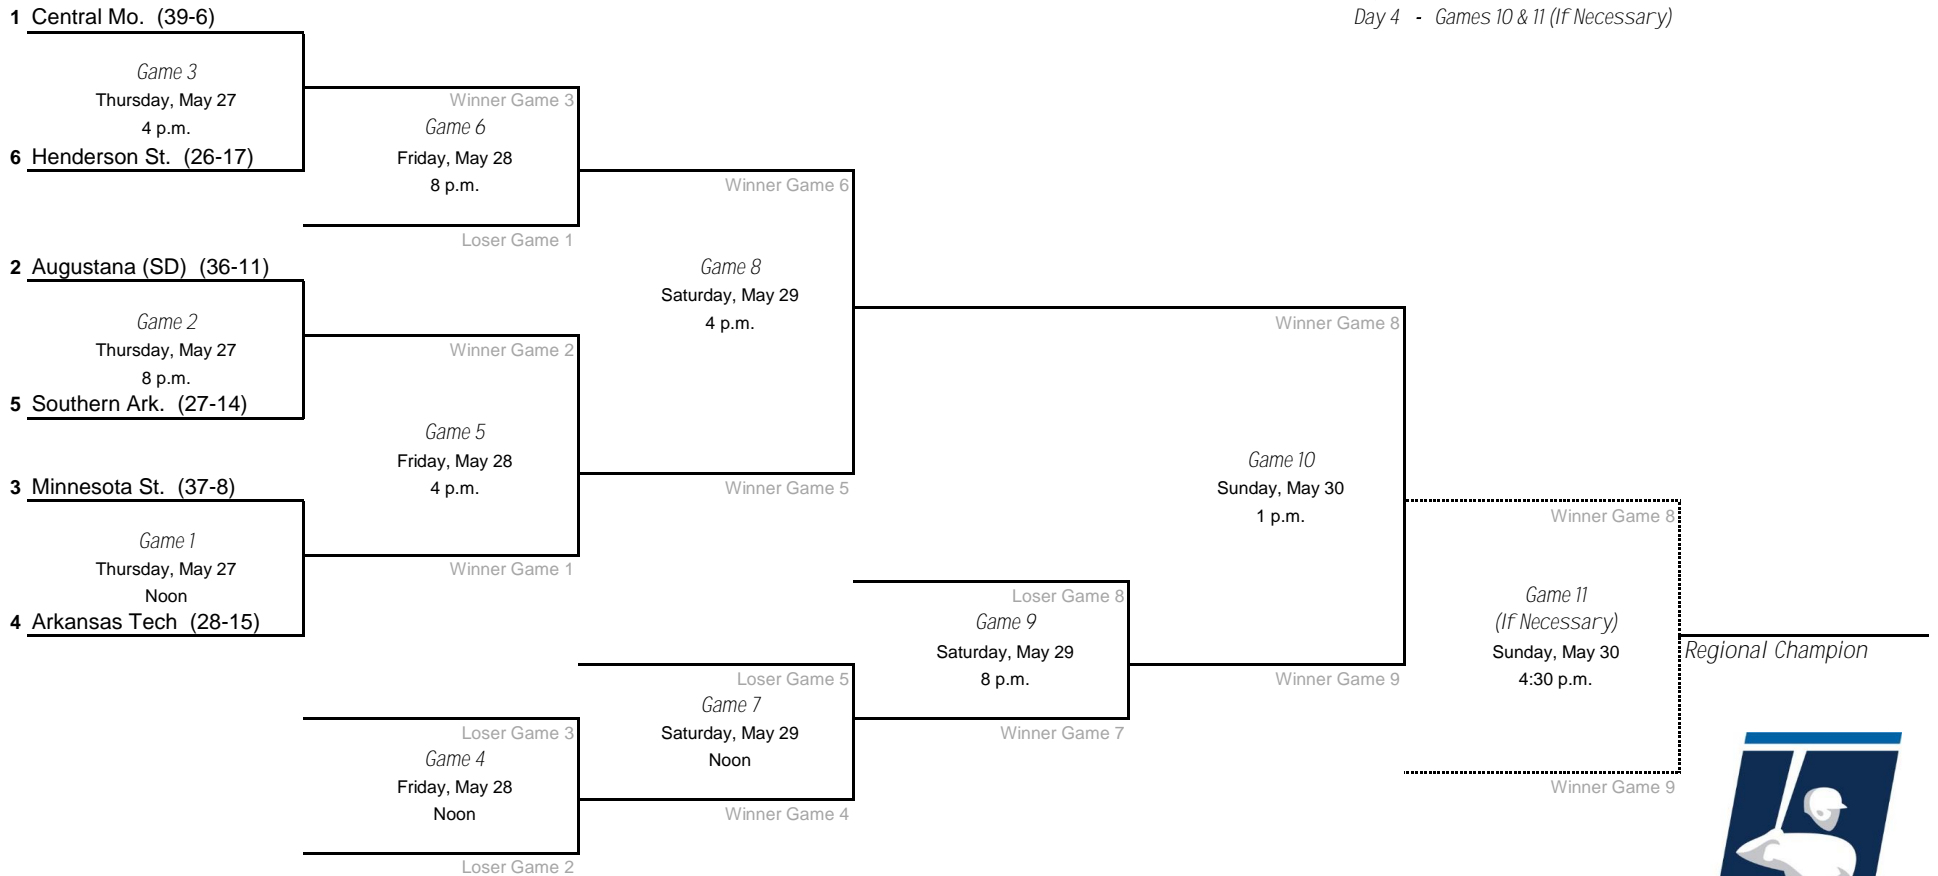

# 2021 NCAA Division II Baseball Championship

Atlantic Regional - University of Charleston (WV), Host

Day 1 - Games 1, 2 & 3  
 Day 2 - Games 4, 5 & 6  
 Day 3 - Games 7 & 8  
 Day 4 - Game 9 (If Necessary)

\*Denotes host institution  
 All times are Eastern time.

# 2021 NCAA Division II Baseball Championship

Central Regional - University of Central Missouri, Host

Day 1 - Games 1, 2 & 3  
 Day 2 - Games 4, 5 & 6  
 Day 3 - Games 7, 8 & 9  
 Day 4 - Games 10 & 11 (If Necessary)

# 2021 NCAA Division II Baseball Championship

East Regional - Franklin Pierce University, Host

Day 1 - Games 1, 2 & 3  
 Day 2 - Games 4, 5 & 6  
 Day 3 - Games 7, 8 & 9  
 Day 4 - Games 10 & 11 (If Necessary)