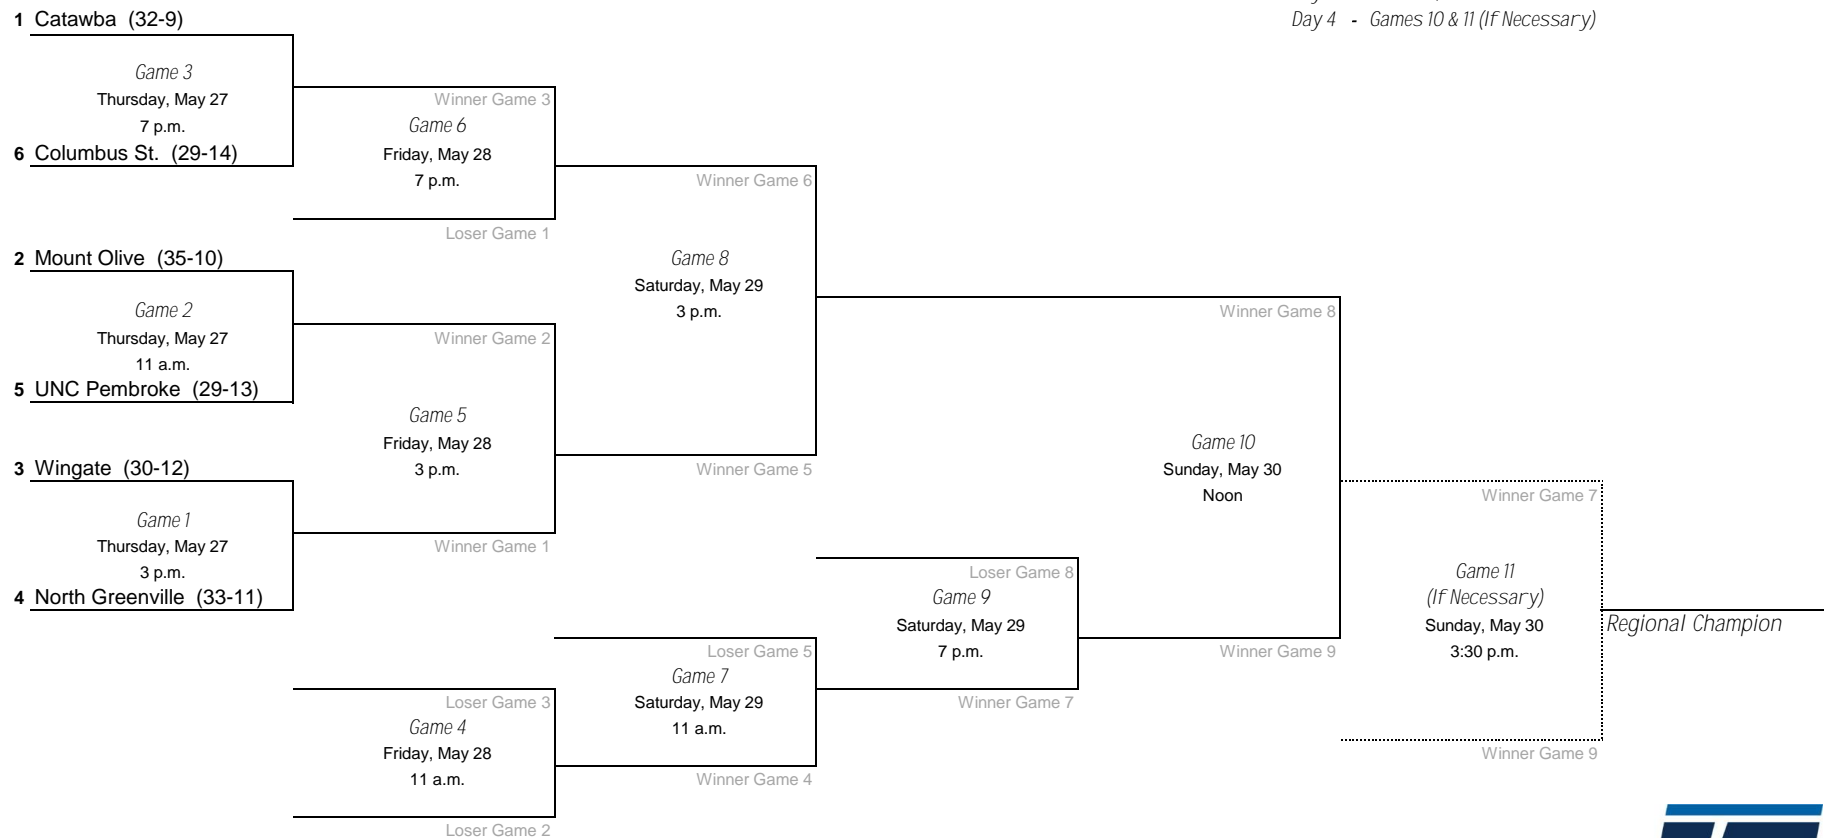

2021 NCAA Division II Baseball Championship

Southeast Regional - North Greenville University, Host

Day 1 - Games 1, 2 & 3
Day 2 - Games 4, 5 & 6
Day 3 - Games 7, 8 & 9
Day 4 - Games 10 & 11 (If Necessary)

*Denotes host institution
All times are Eastern time.