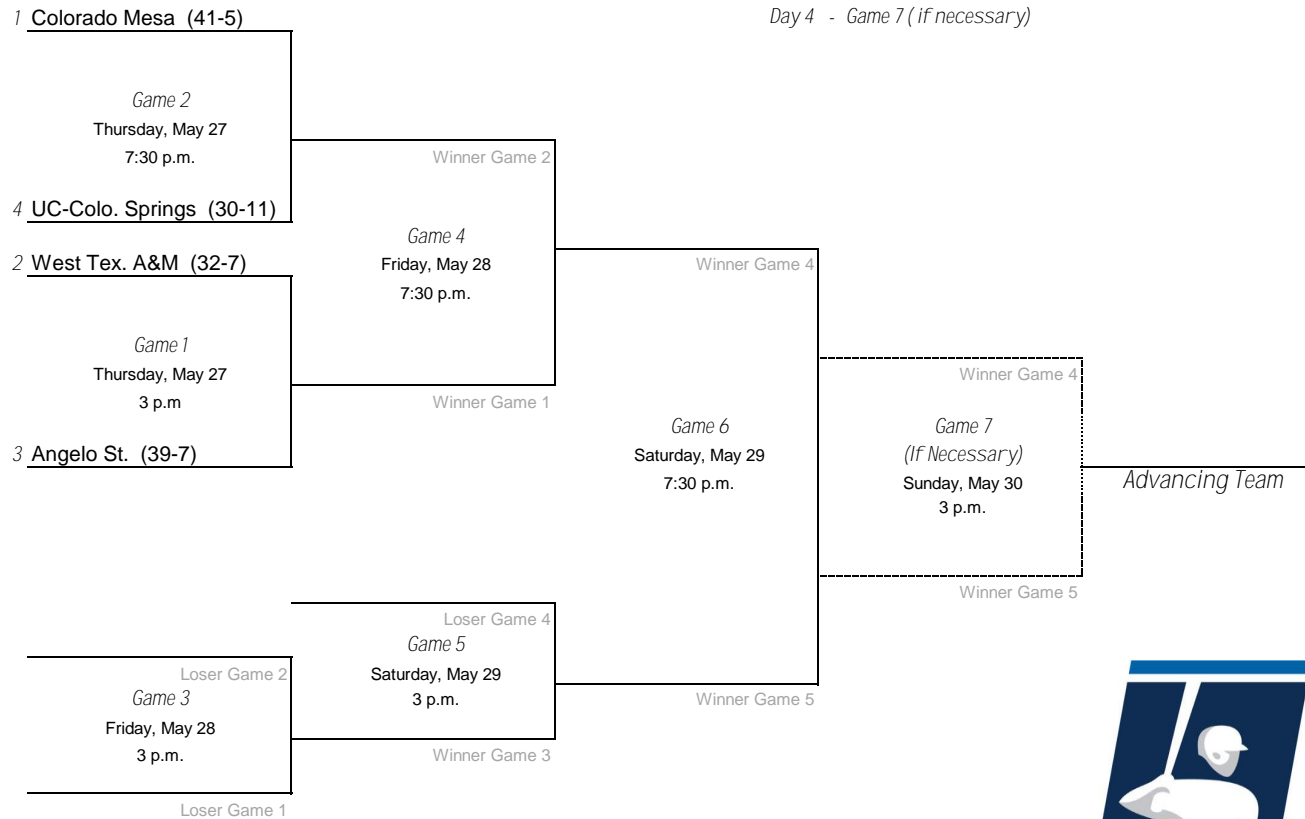

# 2021 NCAA Division II Baseball Championship

Southeast Regional - North Greenville University, Host

Day 1 - Games 1, 2 & 3  
 Day 2 - Games 4, 5 & 6  
 Day 3 - Games 7, 8 & 9  
 Day 4 - Games 10 & 11 (If Necessary)

\*Denotes host institution  
 All times are Eastern time.

# 2021 NCAA Division II Baseball Championship

South Central Regional - Angelo State University, Host

Day 1 - Game 1 & 2  
 Day 2 - Games 3 & 4  
 Day 3 - Game 5 & 6  
 Day 4 - Game 7 (if necessary)

\*Denotes host institution  
 All times are Eastern.