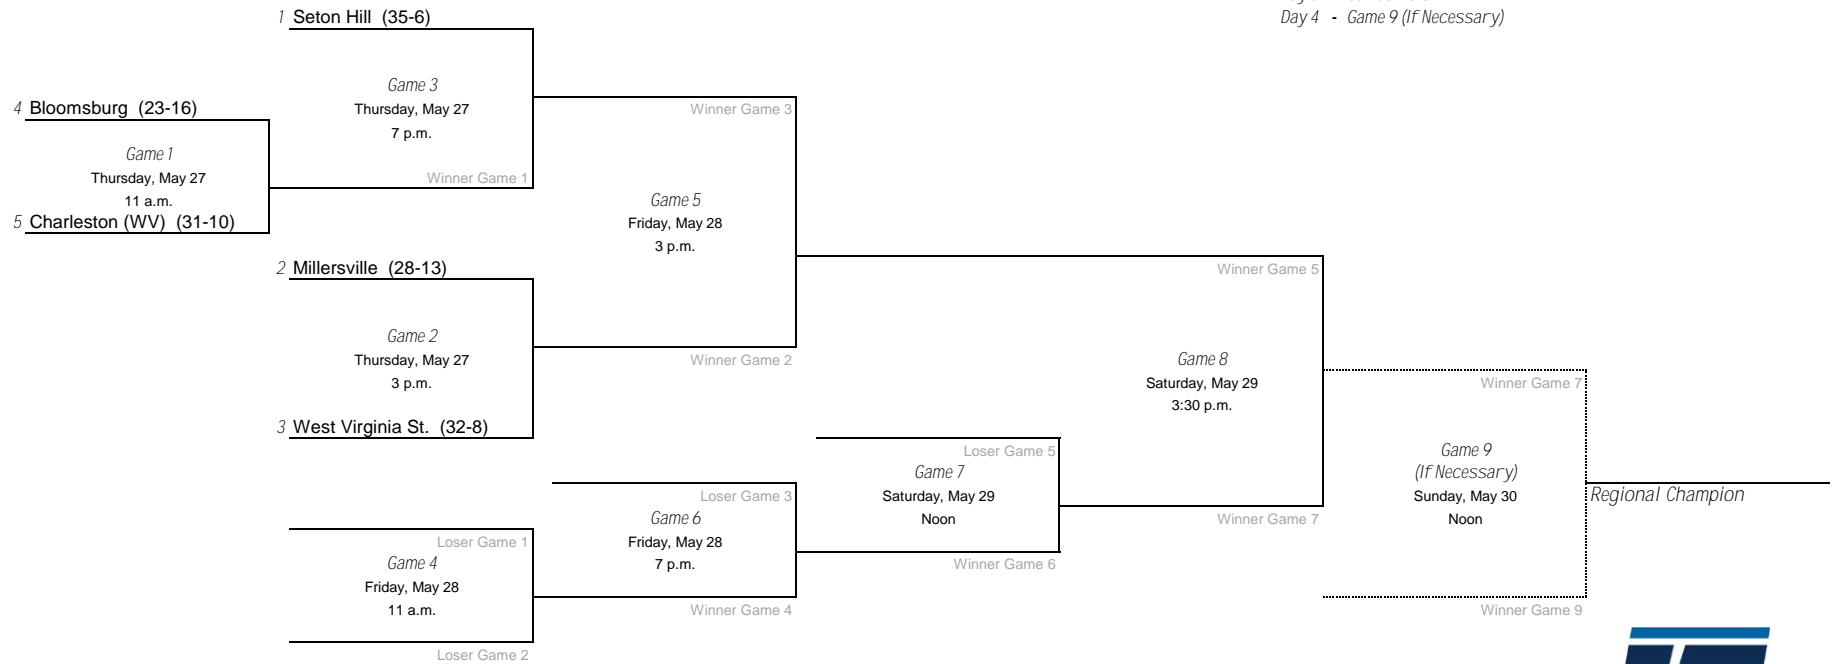

2021 NCAA Division II Baseball Championship

Atlantic Regional - University of Charleston (WV), Host

Day 1 - Games 1, 2 & 3
 Day 2 - Games 4, 5 & 6
 Day 3 - Games 7 & 8
 Day 4 - Game 9 (If Necessary)

*Denotes host institution
 All times are Eastern time.

2021 NCAA Division II Baseball Championship

Central Regional - University of Central Missouri, Host

Day 1 - Games 1, 2 & 3
 Day 2 - Games 4, 5 & 6
 Day 3 - Games 7, 8 & 9
 Day 4 - Games 10 & 11 (If Necessary)

*Denotes host institution
 All times are Eastern time.

2021 NCAA Division II Baseball Championship

East Regional - Franklin Pierce University, Host

Day 1 - Games 1, 2 & 3
 Day 2 - Games 4, 5 & 6
 Day 3 - Games 7, 8 & 9
 Day 4 - Games 10 & 11 (If Necessary)

*Denotes host institution
 All times are Eastern time.

2021 NCAA Division II Baseball Championship

South Regional - University of West Florida, Host

Day 1 - Games 1, 2 & 3
 Day 2 - Games 4, 5 & 6
 Day 3 - Games 7, 8 & 9
 Day 4 - Games 10 & 11 (If Necessary)