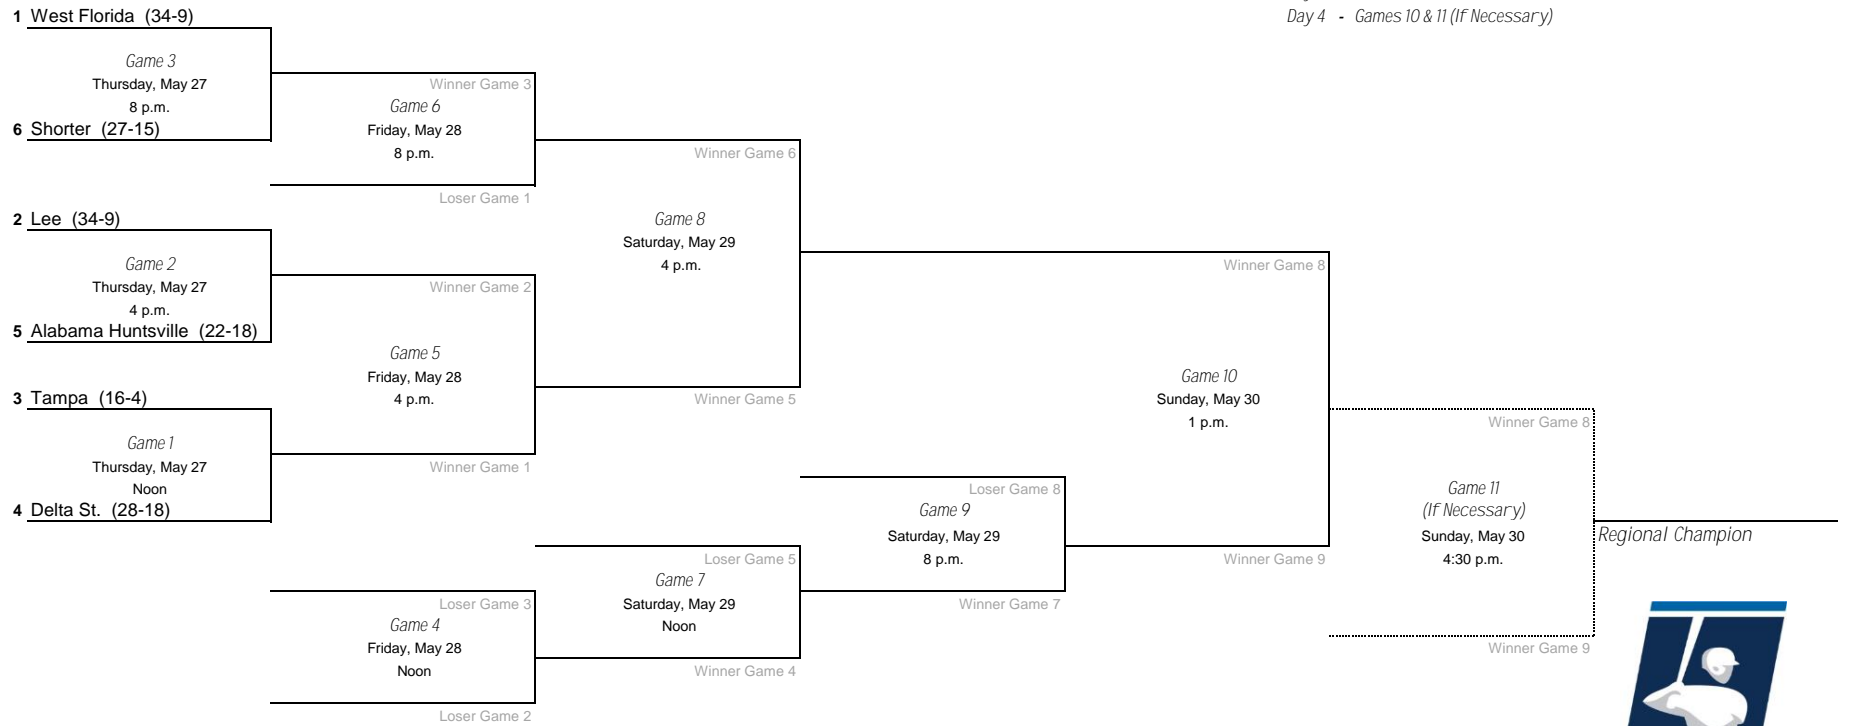

*Denotes host institution
 All times are Eastern time.

2021 NCAA Division II Baseball Championship

East Regional - Franklin Pierce University, Host

Day 1 - Games 1, 2 & 3
 Day 2 - Games 4, 5 & 6
 Day 3 - Games 7, 8 & 9
 Day 4 - Games 10 & 11 (If Necessary)

*Denotes host institution
 All times are Eastern time.

2021 NCAA Division II Baseball Championship

Midwest Regional - Lindenwood University, Host

Day 1 - Games 1, 2 & 3
 Day 2 - Games 4, 5 & 6
 Day 3 - Games 7, 8 & 9
 Day 4 - Games 10 & 11 (If Necessary)

*Denotes host institution
 All times are Eastern time.

2021 NCAA Division II Baseball Championship

South Regional - University of West Florida, Host

Day 1 - Games 1, 2 & 3
 Day 2 - Games 4, 5 & 6
 Day 3 - Games 7, 8 & 9
 Day 4 - Games 10 & 11 (If Necessary)

*Denotes host institution
 All times are Eastern time.

2021 NCAA Division II Baseball Championship

Southeast Regional - North Greenville University, Host

Day 1 - Games 1, 2 & 3
 Day 2 - Games 4, 5 & 6
 Day 3 - Games 7, 8 & 9
 Day 4 - Games 10 & 11 (If Necessary)