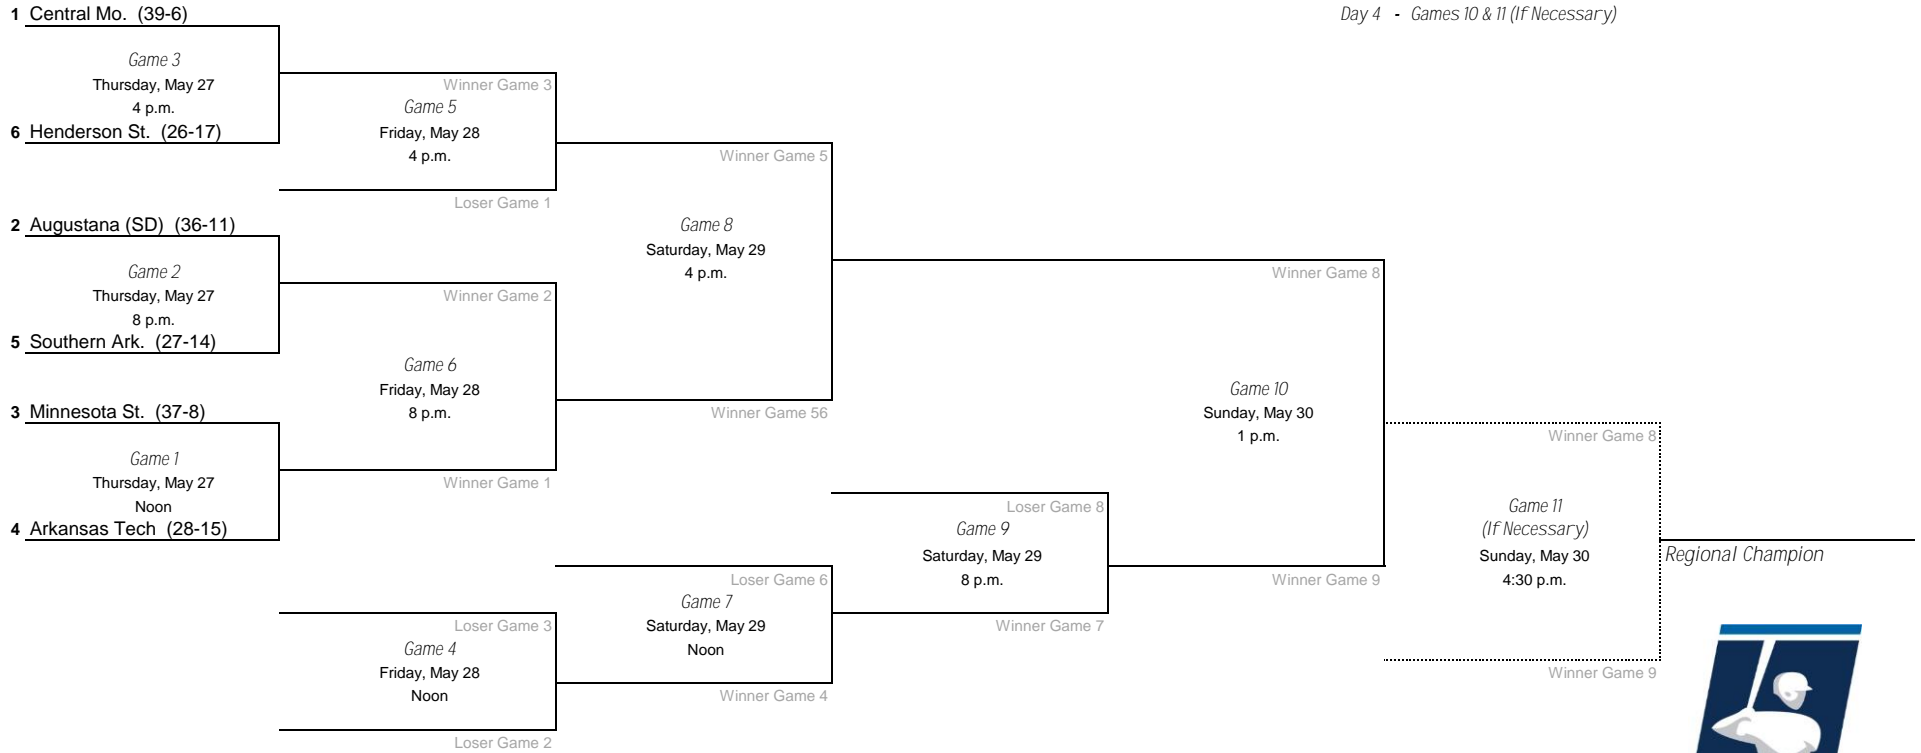

2021 NCAA Division II Baseball Championship

Atlantic Regional - University of Charleston (WV), Host

Day 1 - Games 1, 2 & 3
 Day 2 - Games 4, 5 & 6
 Day 3 - Games 7 & 8
 Day 4 - Game 9 (If Necessary)

*Denotes host institution
 All times are Eastern time.

2021 NCAA Division II Baseball Championship

Central Regional - University of Central Missouri, Host

Day 1 - Games 1, 2 & 3
 Day 2 - Games 4, 5 & 6
 Day 3 - Games 7, 8 & 9
 Day 4 - Games 10 & 11 (If Necessary)

*Denotes host institution
 All times are Eastern time.

2021 NCAA Division II Baseball Championship

East Regional - Franklin Pierce University, Host

Day 1 - Games 1, 2 & 3
 Day 2 - Games 4, 5 & 6
 Day 3 - Games 7, 8 & 9
 Day 4 - Games 10 & 11 (If Necessary)

*Denotes host institution
 All times are Eastern time.

2021 NCAA Division II Baseball Championship

South Regional - University of West Florida, Host

Day 1 - Games 1, 2 & 3
 Day 2 - Games 4, 5 & 6
 Day 3 - Games 7, 8 & 9
 Day 4 - Games 10 & 11 (If Necessary)