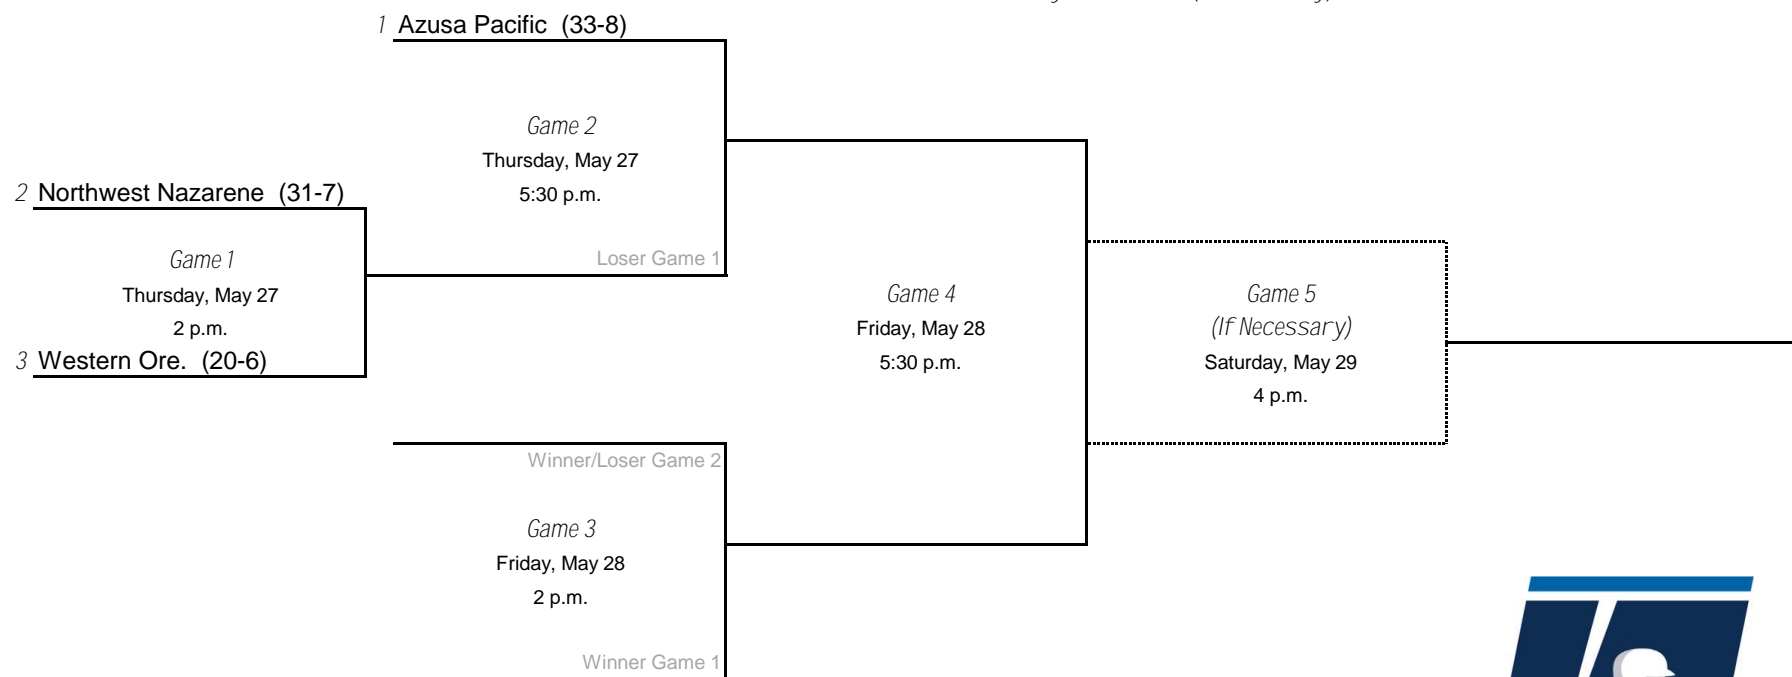

*Denotes host institution
 All times are Eastern time.

2021 NCAA Division II Baseball Championship

Southeast Regional - North Greenville University, Host

Day 1 - Games 1, 2 & 3
 Day 2 - Games 4, 5 & 6
 Day 3 - Games 7, 8 & 9
 Day 4 - Games 10 & 11 (If Necessary)

*Denotes host institution
 All times are Eastern time.

2021 NCAA Division II Baseball Championship

South Central Regional- Angelo State University, Host

Day 1 - Game 1 & 2
 Day 2 - Games 3 & 4
 Day 3 - Game 5 & 6
 Day 4 - Game 7 (if necessary)

*Denotes host institution
 All times are Eastern.

2021 NCAA Division II Baseball I Championship

West Regional - Northwest Nazarene University, Host

Day 1 - Games 1 & 2
Day 2 - Game 3 & 4
Day 3 - Game 5 (If Necessary)