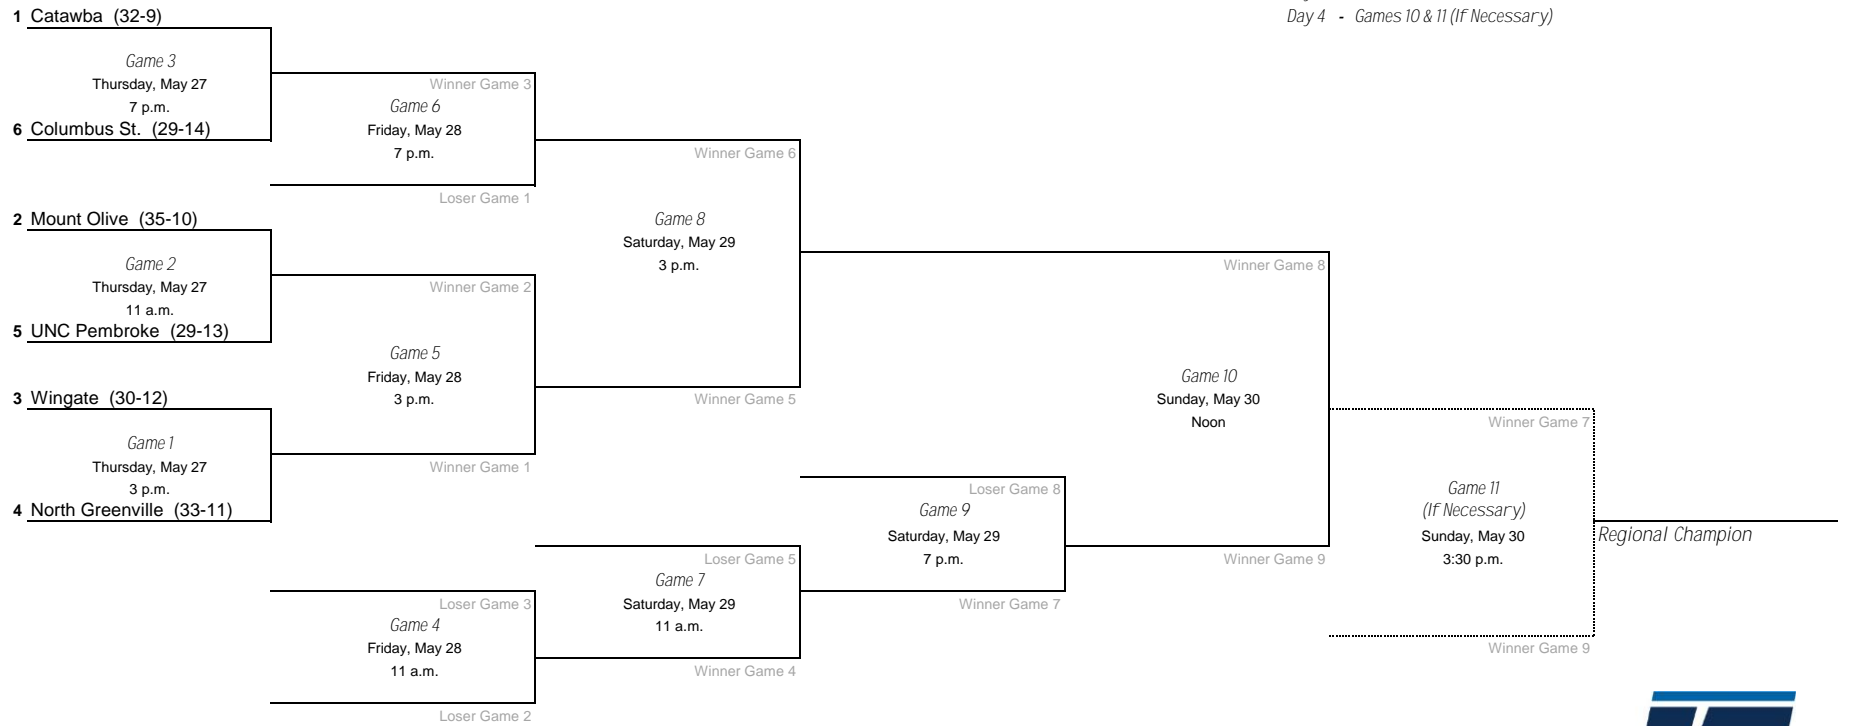

*Denotes host institution
 All times are Eastern time.

2021 NCAA Division II Baseball Championship

Midwest Regional - Lindenwood University, Host

Day 1 - Games 1, 2 & 3
 Day 2 - Games 4, 5 & 6
 Day 3 - Games 7, 8 & 9
 Day 4 - Games 10 & 11 (If Necessary)

*Denotes host institution
 All times are Eastern time.

2021 NCAA Division II Baseball Championship

South Regional - University of West Florida, Host

Day 1 - Games 1, 2 & 3
 Day 2 - Games 4, 5 & 6
 Day 3 - Games 7, 8 & 9
 Day 4 - Games 10 & 11 (If Necessary)

*Denotes host institution
 All times are Eastern time.

2021 NCAA Division II Baseball Championship

Southeast Regional - North Greenville University, Host

Day 1 - Games 1, 2 & 3
 Day 2 - Games 4, 5 & 6
 Day 3 - Games 7, 8 & 9
 Day 4 - Games 10 & 11 (If Necessary)

*Denotes host institution
 All times are Eastern time.

2021 NCAA Division II Baseball Championship

South Central Regional- Angelo State University, Host

Day 1 - Game 1 & 2
 Day 2 - Games 3 & 4
 Day 3 - Game 5 & 6
 Day 4 - Game 7 (if necessary)