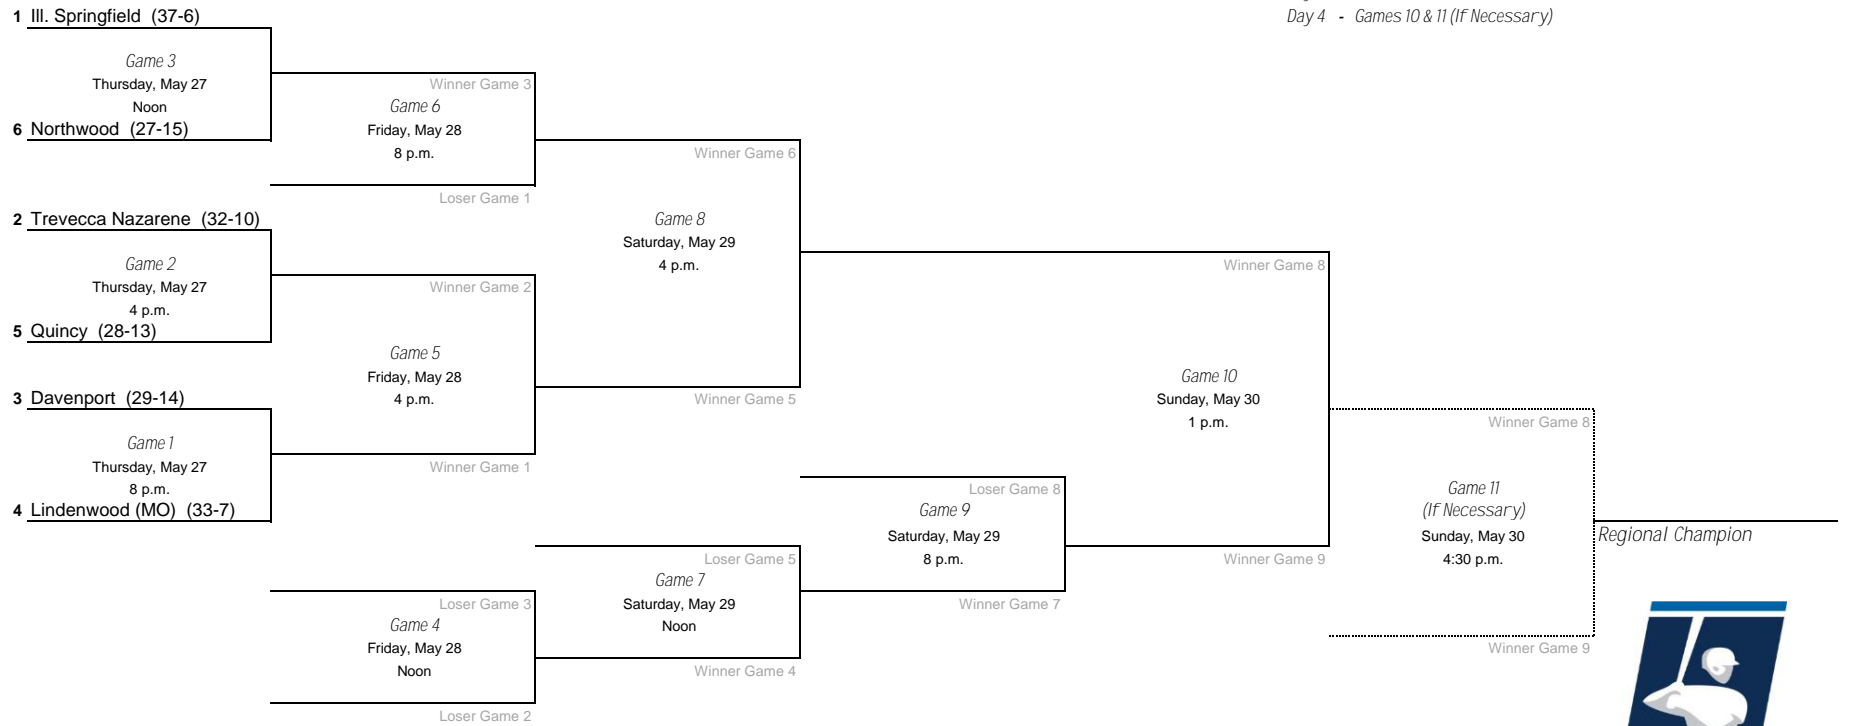

*Denotes host institution
 All times are Eastern time.

2021 NCAA Division II Baseball Championship

East Regional - Franklin Pierce University, Host

Day 1 - Games 1, 2 & 3
 Day 2 - Games 4, 5 & 6
 Day 3 - Games 7, 8 & 9
 Day 4 - Games 10 & 11 (If Necessary)

*Denotes host institution
 All times are Eastern time.

2021 NCAA Division II Baseball Championship

Midwest Regional - Lindenwood University, Host

Day 1 - Games 1, 2 & 3
 Day 2 - Games 4, 5 & 6
 Day 3 - Games 7, 8 & 9
 Day 4 - Games 10 & 11 (If Necessary)

*Denotes host institution
 All times are Eastern time.

2021 NCAA Division II Baseball Championship

South Regional - University of West Florida, Host

Day 1 - Games 1, 2 & 3
 Day 2 - Games 4, 5 & 6
 Day 3 - Games 7, 8 & 9
 Day 4 - Games 10 & 11 (If Necessary)

*Denotes host institution
 All times are Eastern time.

2021 NCAA Division II Baseball Championship

Southeast Regional - North Greenville University, Host

Day 1 - Games 1, 2 & 3
 Day 2 - Games 4, 5 & 6
 Day 3 - Games 7, 8 & 9
 Day 4 - Games 10 & 11 (If Necessary)