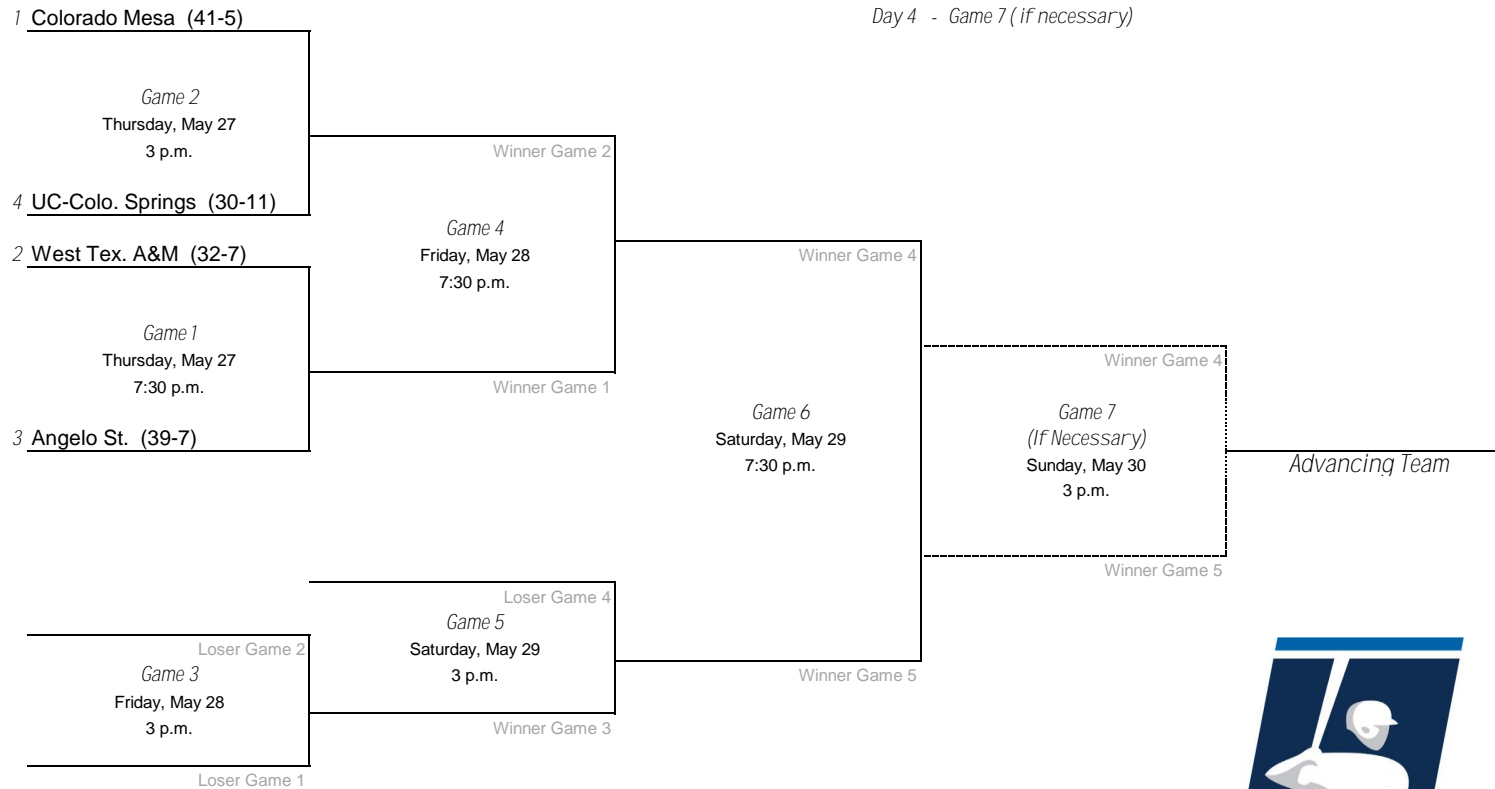

*Denotes host institution
 All times are Eastern time.

2021 NCAA Division II Baseball Championship

South Regional - University of West Florida, Host

Day 1 - Games 1, 2 & 3
 Day 2 - Games 4, 5 & 6
 Day 3 - Games 7, 8 & 9
 Day 4 - Games 10 & 11 (If Necessary)

*Denotes host institution
 All times are Eastern time.

2021 NCAA Division II Baseball Championship

Southeast Regional - North Greenville University, Host

Day 1 - Games 1, 2 & 3
 Day 2 - Games 4, 5 & 6
 Day 3 - Games 7, 8 & 9
 Day 4 - Games 10 & 11 (If Necessary)

*Denotes host institution
 All times are Eastern time.

2021 NCAA Division II Baseball Championship

South Central Regional- Angelo State University, Host

Day 1 - Game 1 & 2
 Day 2 - Games 3 & 4
 Day 3 - Game 5 & 6
 Day 4 - Game 7 (if necessary)

*Denotes host institution
 All times are Eastern.

2021 NCAA Division II Baseball I Championship

West Regional - Northwest Nazarene University, Host

Day 1 - Games 1 & 2
Day 2 - Game 3 & 4
Day 3 - Game 5 (If Necessary)