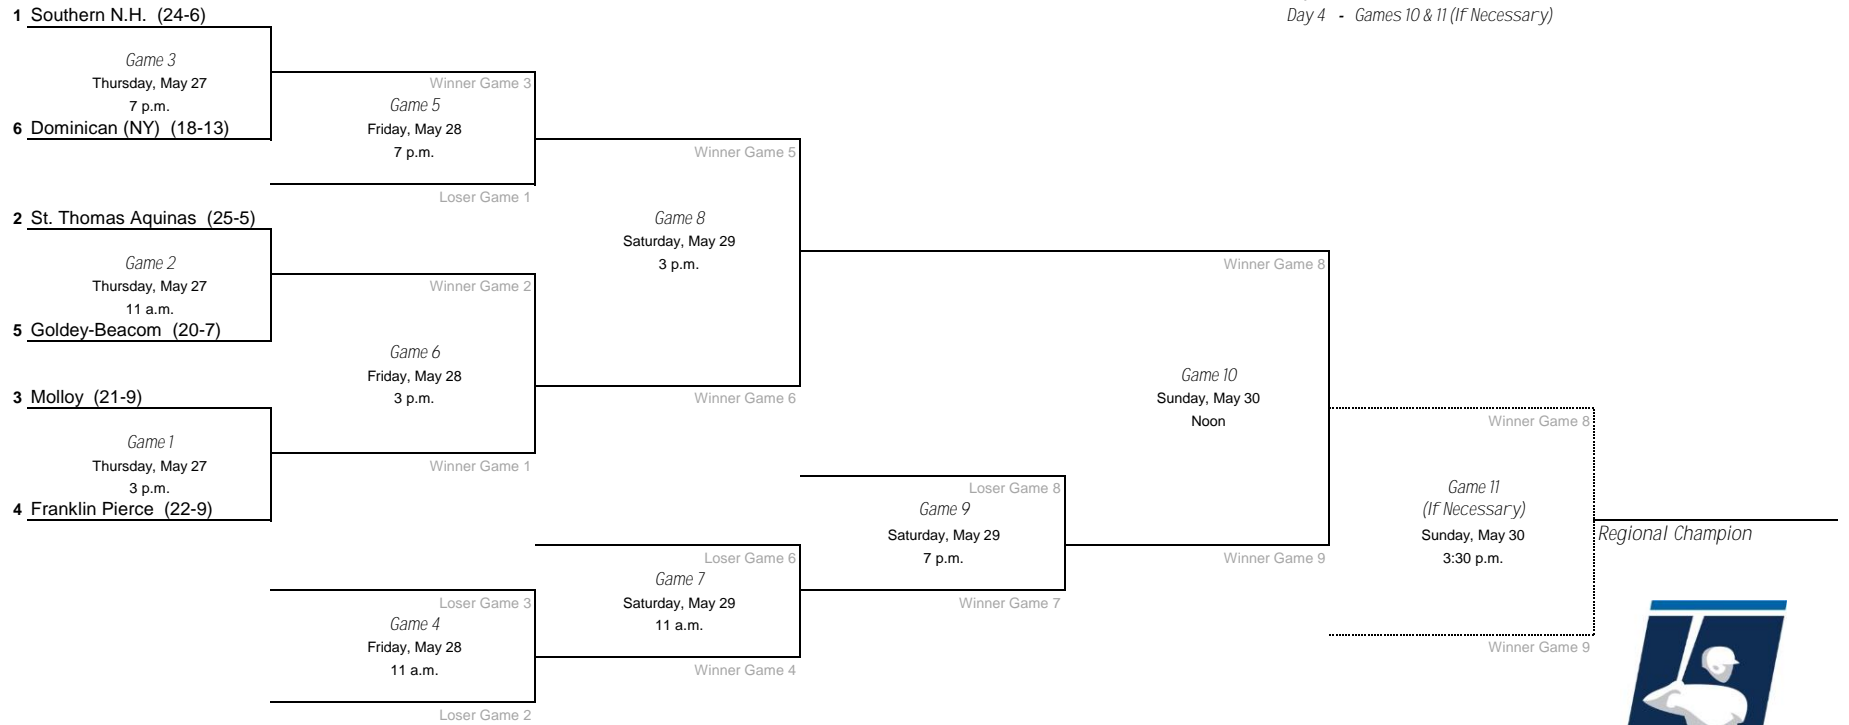

2021 NCAA Division II Baseball Championship

Central Regional - University of Central Missouri, Host

Day 1 - Games 1, 2 & 3
 Day 2 - Games 4, 5 & 6
 Day 3 - Games 7, 8 & 9
 Day 4 - Games 10 & 11 (If Necessary)

*Denotes host institution
 All times are Eastern time.

2021 NCAA Division II Baseball Championship

East Regional - Franklin Pierce University, Host

Day 1 - Games 1, 2 & 3
 Day 2 - Games 4, 5 & 6
 Day 3 - Games 7, 8 & 9
 Day 4 - Games 10 & 11 (If Necessary)

*Denotes host institution
 All times are Eastern time.

2021 NCAA Division II Baseball Championship

Midwest Regional - Lindenwood University, Host

Day 1 - Games 1, 2 & 3
 Day 2 - Games 4, 5 & 6
 Day 3 - Games 7, 8 & 9
 Day 4 - Games 10 & 11 (If Necessary)

*Denotes host institution
 All times are Eastern time.

2021 NCAA Division II Baseball Championship

South Regional - University of West Florida, Host

Day 1 - Games 1, 2 & 3
 Day 2 - Games 4, 5 & 6
 Day 3 - Games 7, 8 & 9
 Day 4 - Games 10 & 11 (If Necessary)