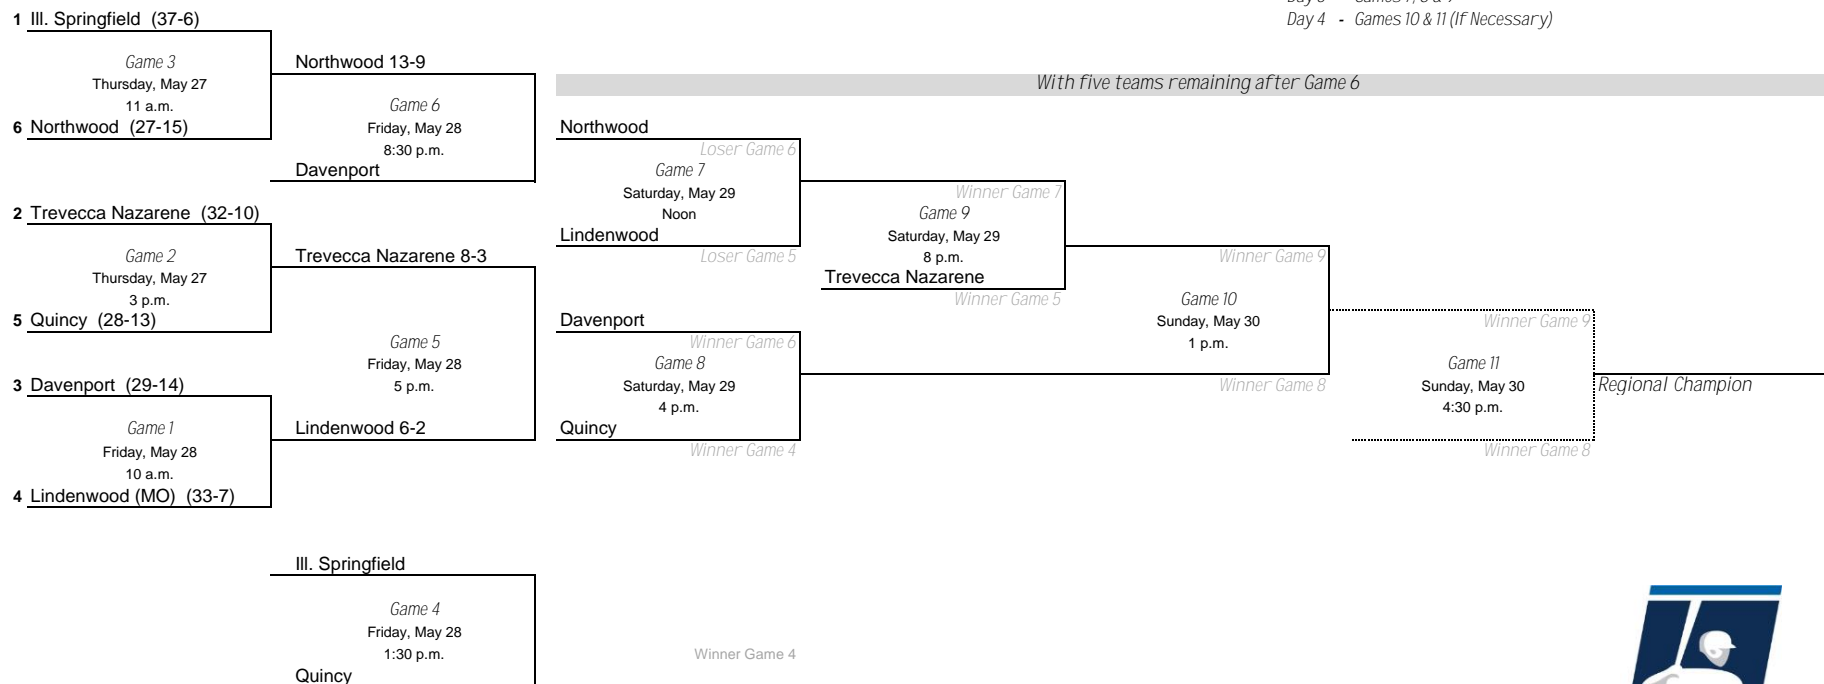

\*Denotes host institution  
 All times are Eastern time.

# 2021 NCAA Division II Baseball Championship

East Regional - Franklin Pierce University, Host

Day 1 - Games 1, 2 & 3  
 Day 2 - Games 4, 5 & 6  
 Day 3 - Games 7, 8 & 9  
 Day 4 - Games 10 & 11 (If Necessary)

# 2021 NCAA Division II Baseball Championship

Midwest Regional - Lindenwood University, Host

Day 1 - Games 1, 2 & 3  
 Day 2 - Games 4, 5 & 6  
 Day 3 - Games 7, 8 & 9  
 Day 4 - Games 10 & 11 (If Necessary)