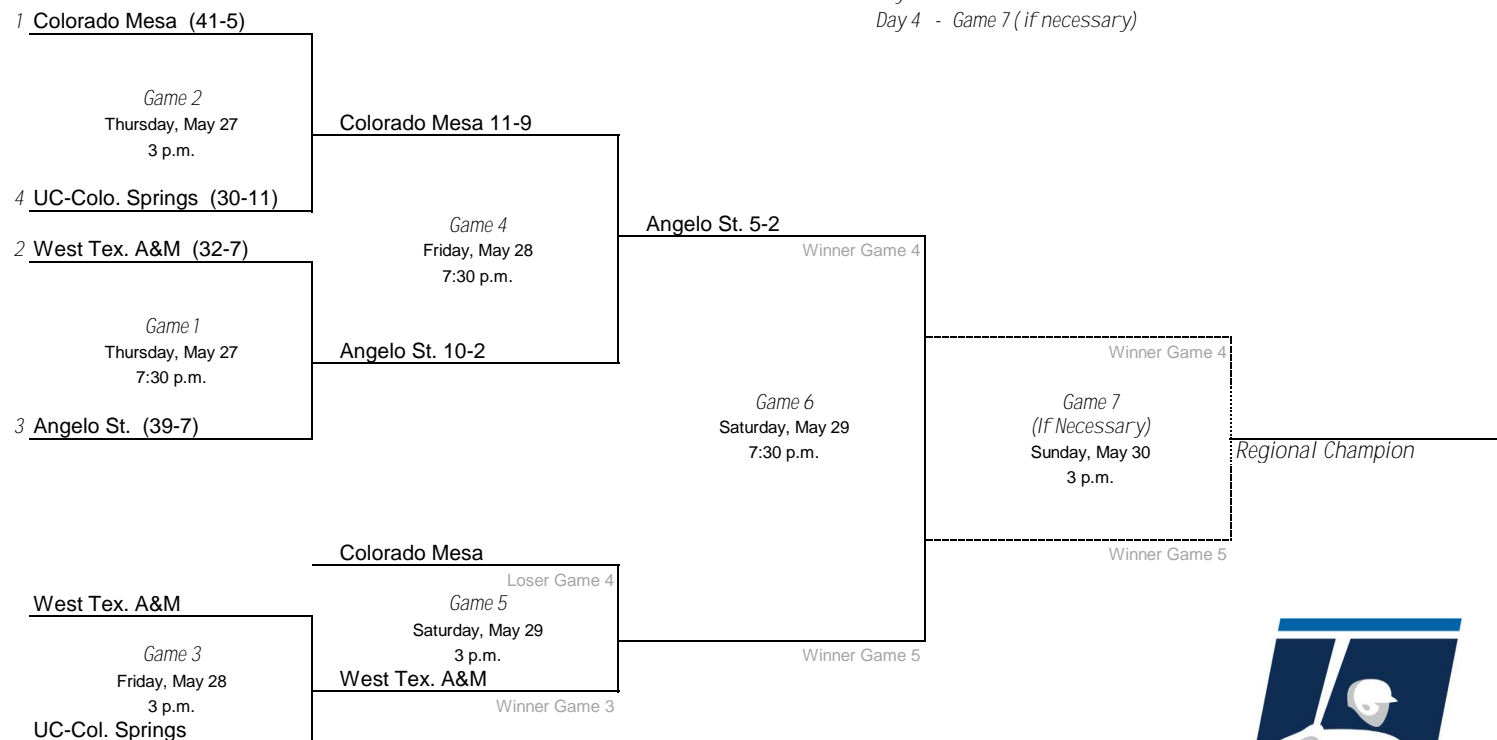

# 2021 NCAA Division II Baseball Championship

Southeast Regional - North Greenville University, Host

Day 1 - Games 1, 2 & 3  
 Day 2 - Games 4, 5 & 6  
 Day 3 - Games 7, 8 & 9  
 Day 4 - Games 10 & 11 (If Necessary)

\*Denotes host institution  
 All times are Eastern time.

# 2021 NCAA Division II Baseball Championship

South Central Regional- Angelo State University, Host

Day 1 - Game 1 & 2  
 Day 2 - Games 3 & 4  
 Day 3 - Game 5 & 6  
 Day 4 - Game 7 (if necessary)

\*Denotes host institution  
 All times are Eastern.