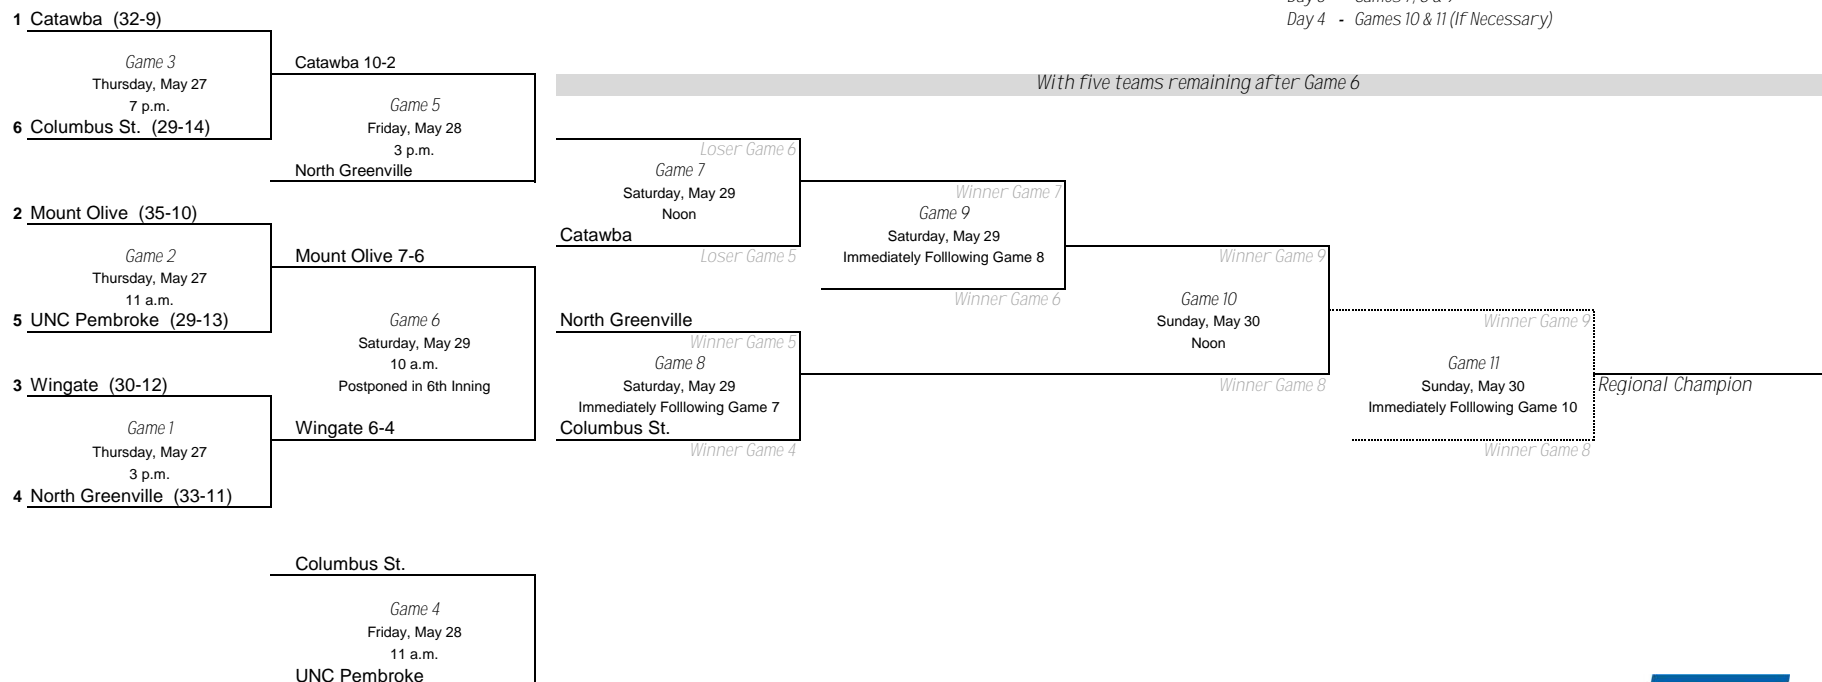

# 2021 NCAA Division II Baseball Championship

South Regional - University of West Florida, Host

Day 1 - Games 1, 2 & 3  
 Day 2 - Games 4, 5 & 6  
 Day 3 - Games 7, 8 & 9  
 Day 4 - Games 10 & 11 (If Necessary)

\*Denotes host institution  
 All times are Eastern time.

# 2021 NCAA Division II Baseball Championship

Southeast Regional - North Greenville University, Host

Day 1 - Games 1, 2 & 3  
 Day 2 - Games 4, 5 & 6  
 Day 3 - Games 7, 8 & 9  
 Day 4 - Games 10 & 11 (If Necessary)