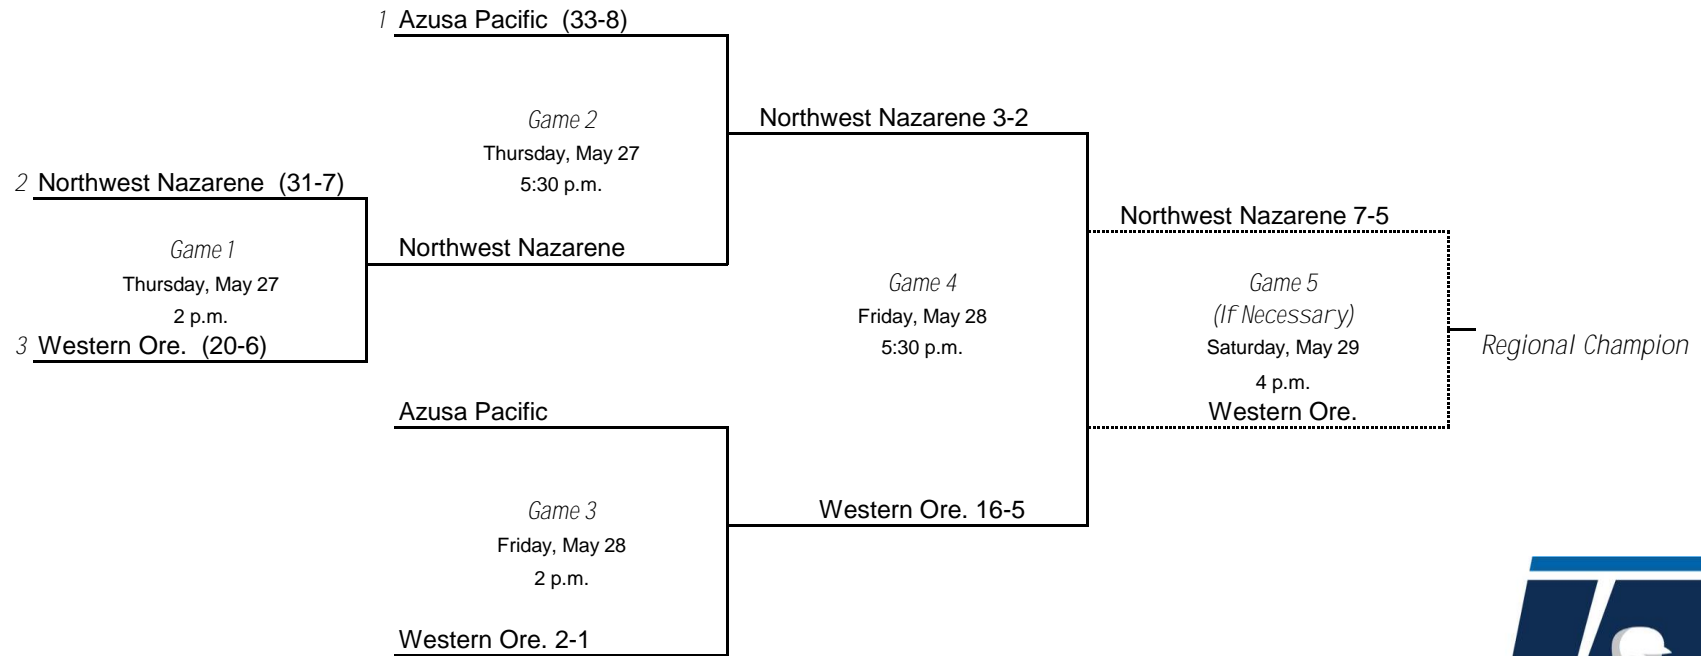

# 2021 NCAA Division II Baseball Championship

Southeast Regional - North Greenville University, Host

Day 1 - Games 1, 2 & 3  
 Day 2 - Games 4, 5 & 6  
 Day 3 - Games 7, 8 & 9  
 Day 4 - Games 10 & 11 (If Necessary)

\*Denotes host institution  
 All times are Eastern time.

# 2021 NCAA Division II Baseball Championship

South Central Regional- Angelo State University, Host

Day 1 - Game 1 & 2  
 Day 2 - Games 3 & 4  
 Day 3 - Game 5 & 6  
 Day 4 - Game 7 (if necessary)

\*Denotes host institution  
 All times are Eastern.

# 2021 NCAA Division II Baseball Championship

West Regional - Northwest Nazarene University, Host

Day 1 - Games 1 & 2  
Day 2 - Game 3 & 4  
Day 3 - Game 5 (If Necessary)

All times are Eastern.  
Information subject to change.