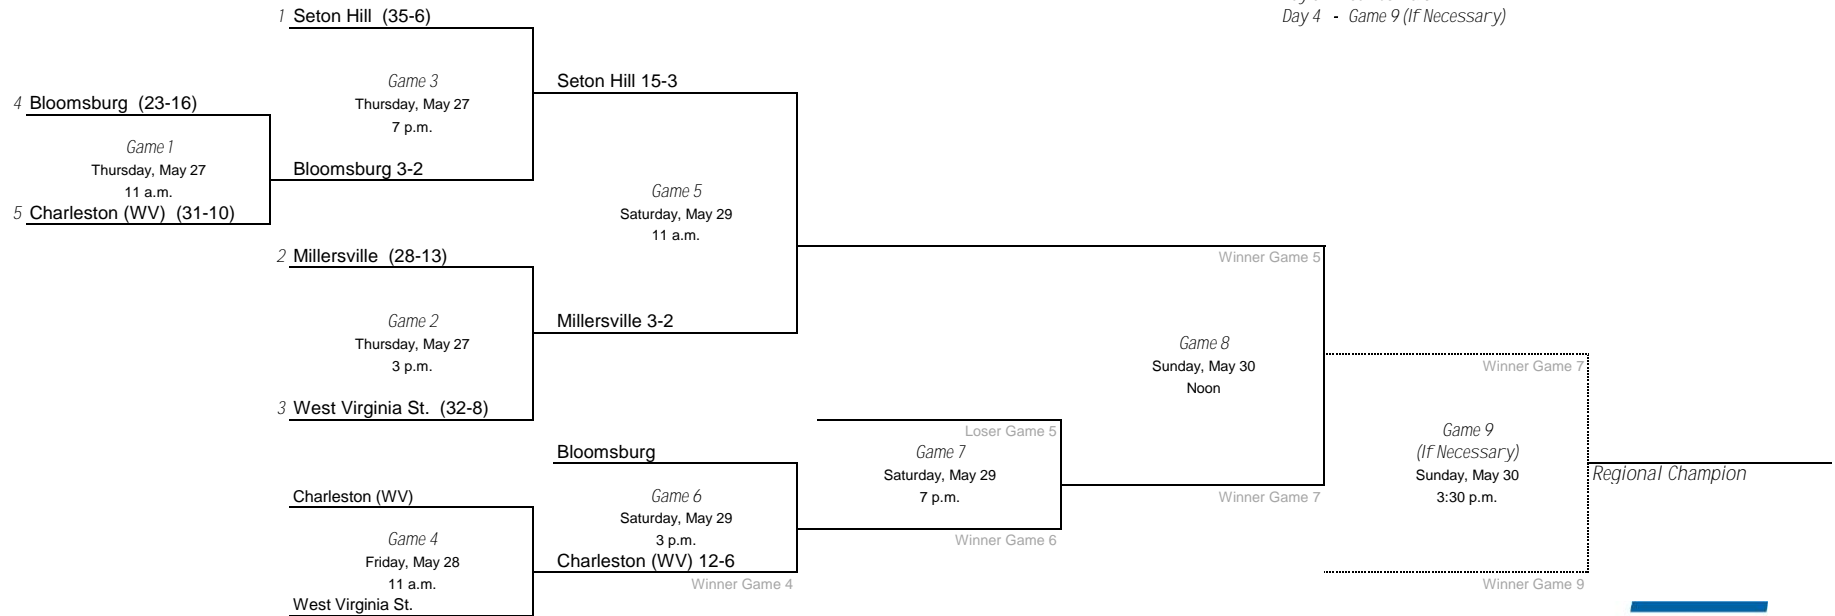

# 2021 NCAA Division II Baseball Championship

Atlantic Regional- University of Charleston (WV), Host

Day 1 - Games 1, 2 & 3  
 Day 2 - Games 4, 5 & 6  
 Day 3 - Games 7 & 8  
 Day 4 - Game 9 (If Necessary)

# 2021 NCAA Division II Baseball Championship

Central Regional - University of Central Missouri, Host

Day 1 - Games 1, 2 & 3  
 Day 2 - Games 4, 5 & 6  
 Day 3 - Games 7, 8 & 9  
 Day 4 - Games 10 & 11 (If Necessary)

# 2021 NCAA Division II Baseball Championship

East Regional - Franklin Pierce University, Host

Day 1 - Games 1, 2 & 3  
 Day 2 - Games 4, 5 & 6  
 Day 3 - Games 7, 8 & 9  
 Day 4 - Games 10 & 11 (If Necessary)

# 2021 NCAA Division II Baseball Championship

South Regional - University of West Florida, Host

Day 1 - Games 1, 2 & 3  
 Day 2 - Games 4, 5 & 6  
 Day 3 - Games 7, 8 & 9  
 Day 4 - Games 10 & 11 (If Necessary)