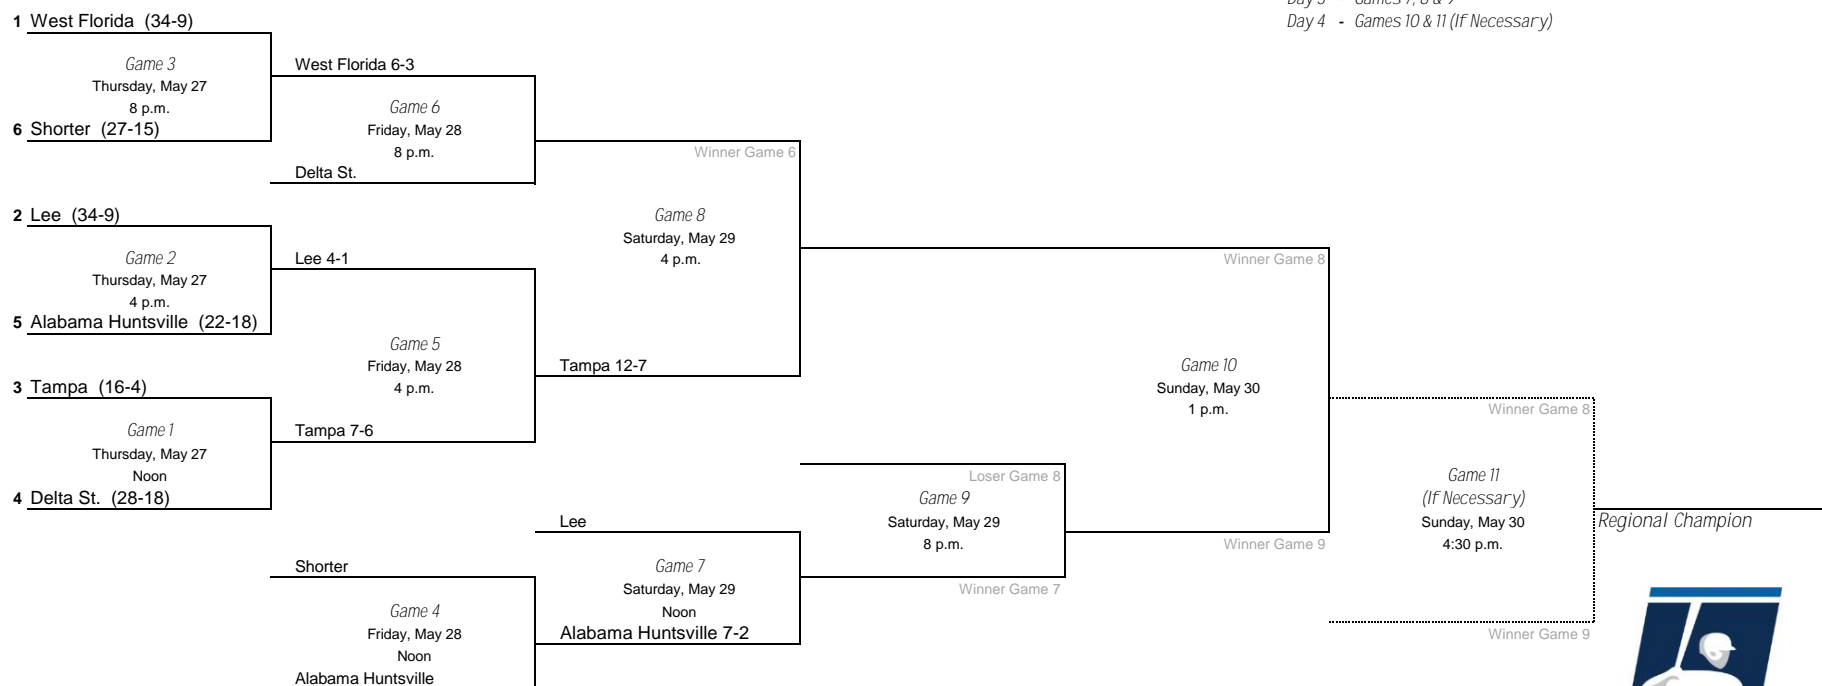

# 2021 NCAA Division II Baseball Championship

Midwest Regional - Lindenwood University, Host

Day 1 - Games 1, 2 & 3  
 Day 2 - Games 4, 5 & 6  
 Day 3 - Games 7, 8 & 9  
 Day 4 - Games 10 & 11 (If Necessary)

\*Denotes host institution  
 All times are Eastern time.

# 2021 NCAA Division II Baseball Championship

South Regional - University of West Florida, Host

Day 1 - Games 1, 2 & 3  
 Day 2 - Games 4, 5 & 6  
 Day 3 - Games 7, 8 & 9  
 Day 4 - Games 10 & 11 (If Necessary)