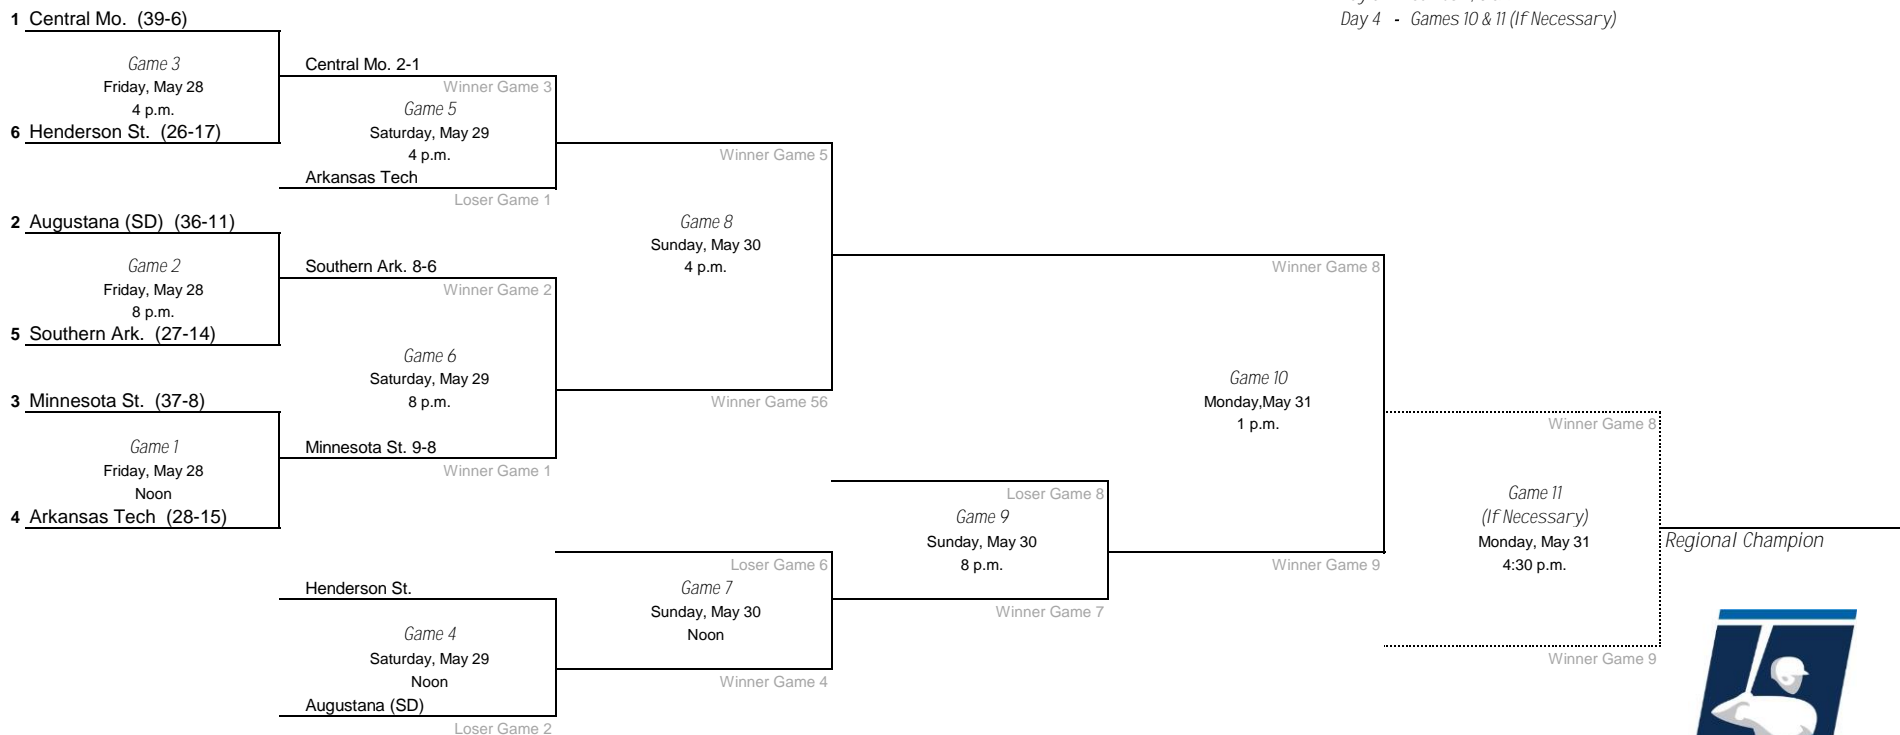

# 2021 NCAA Division II Baseball Championship

Atlantic Regional- University of Charleston (WV), Host

Day 1 - Games 1, 2 & 3  
 Day 2 - Games 4, 5 & 6  
 Day 3 - Games 7 & 8  
 Day 4 - Game 9 (If Necessary)

\*Denotes host institution  
 All times are Eastern time.

# 2021 NCAA Division II Baseball Championship

Central Regional - University of Central Missouri, Host

Day 1 - Games 1, 2 & 3  
 Day 2 - Games 4, 5 & 6  
 Day 3 - Games 7, 8 & 9  
 Day 4 - Games 10 & 11 (If Necessary)

# 2021 NCAA Division II Baseball Championship

East Regional - Franklin Pierce University, Host

Day 1 - Games 1, 2 & 3  
 Day 2 - Games 4, 5 & 6  
 Day 3 - Games 7, 8 & 9  
 Day 4 - Games 10 & 11 (If Necessary)