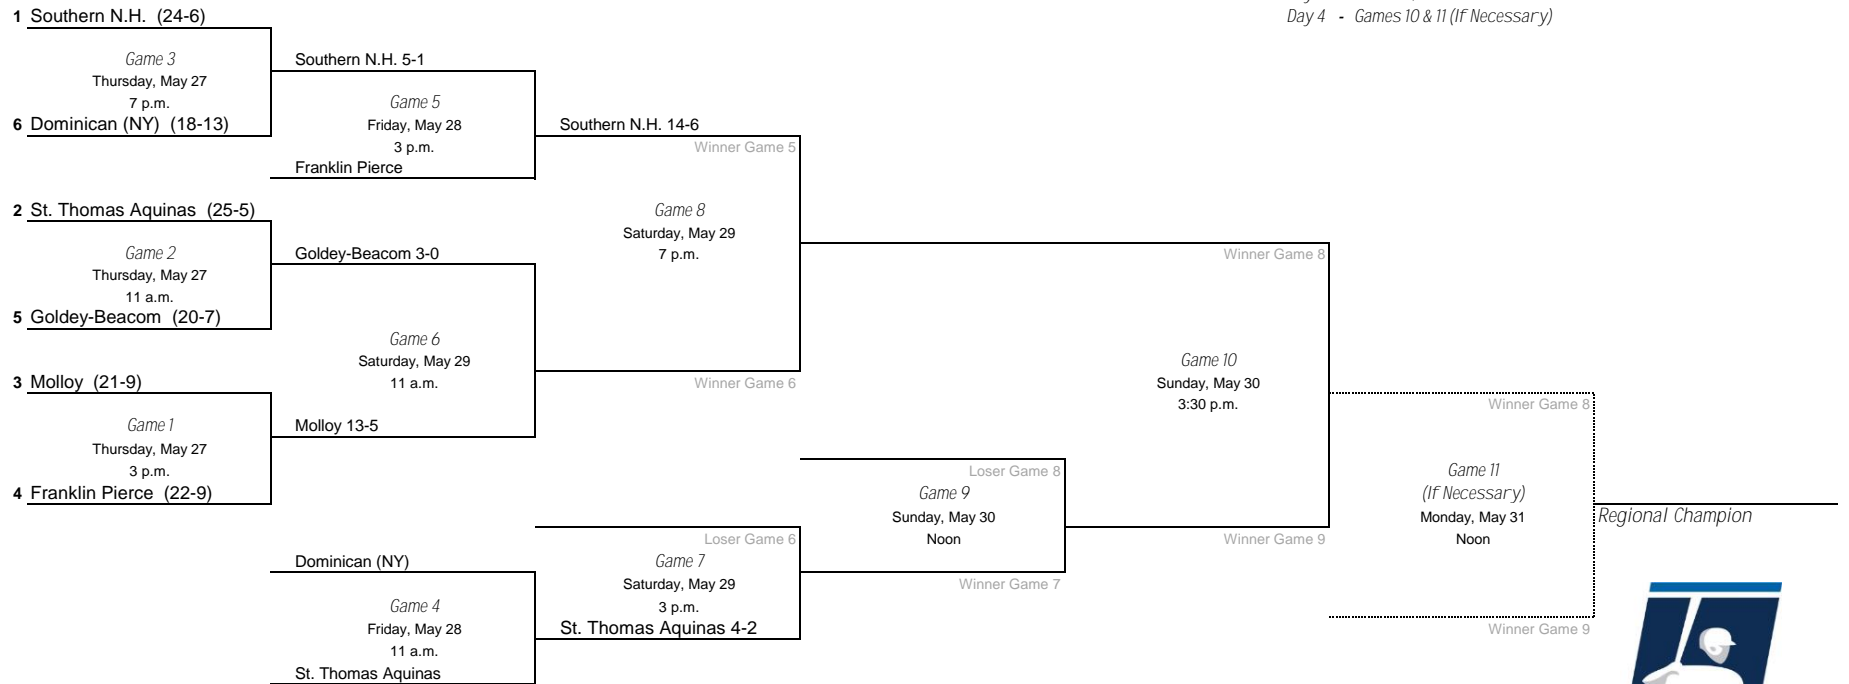

# 2021 NCAA Division II Baseball Championship

Central Regional - University of Central Missouri, Host

Day 1 - Games 1, 2 & 3  
 Day 2 - Games 4, 5 & 6  
 Day 3 - Games 7, 8 & 9  
 Day 4 - Games 10 & 11 (If Necessary)

\*Denotes host institution  
 All times are Eastern time.

# 2021 NCAA Division II Baseball Championship

East Regional - Franklin Pierce University, Host

Day 1 - Games 1, 2 & 3  
 Day 2 - Games 4, 5 & 6  
 Day 3 - Games 7, 8 & 9  
 Day 4 - Games 10 & 11 (If Necessary)