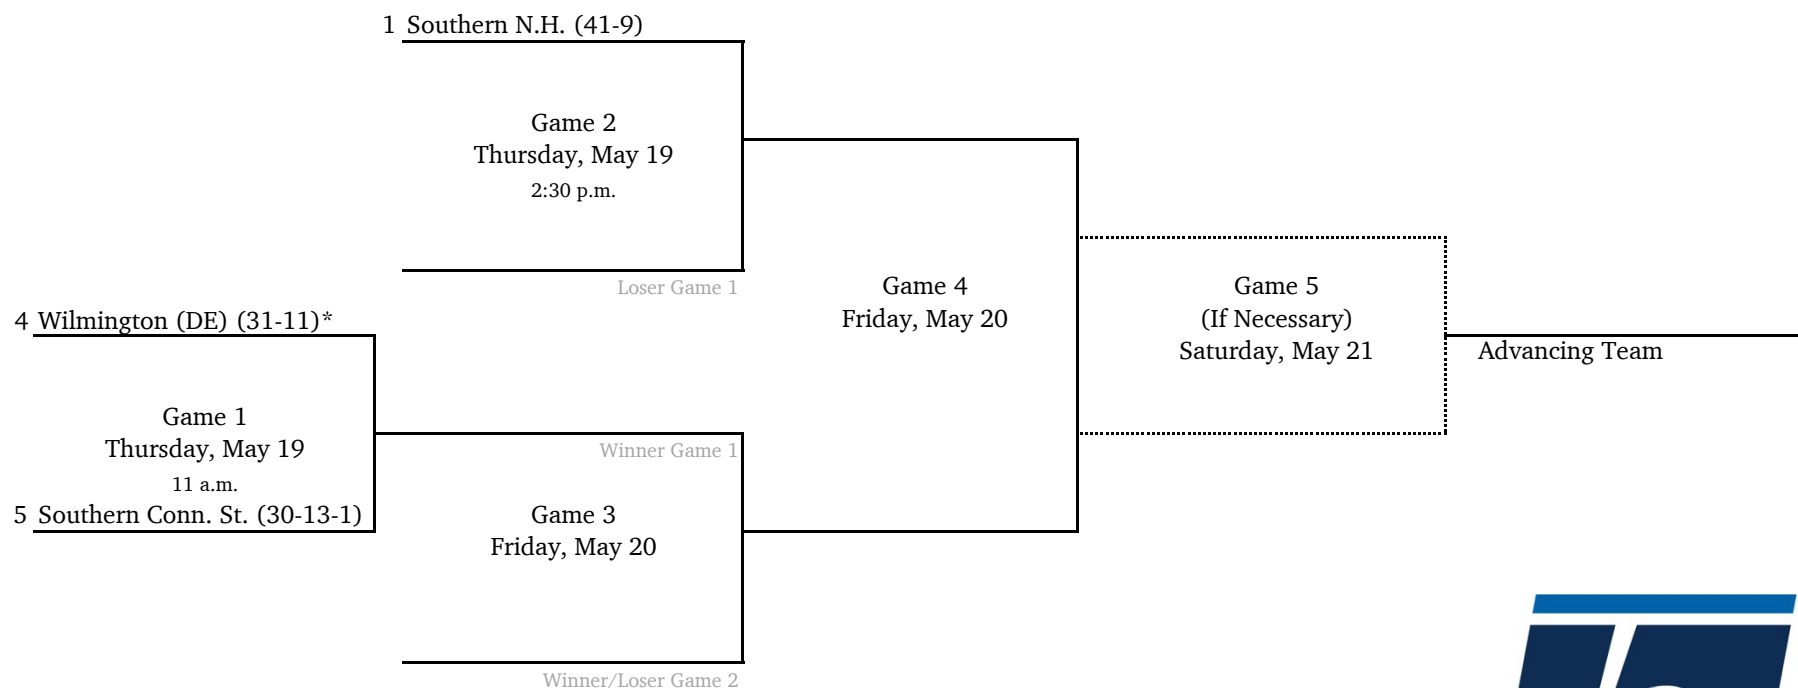

Central Regional #2 - Southern Arkansas University

**Game times revised.*
 *Denotes host institution
 All times are Eastern.

2022 NCAA Division II Baseball Championship

East Regional #1 - Wilmington University (DE)