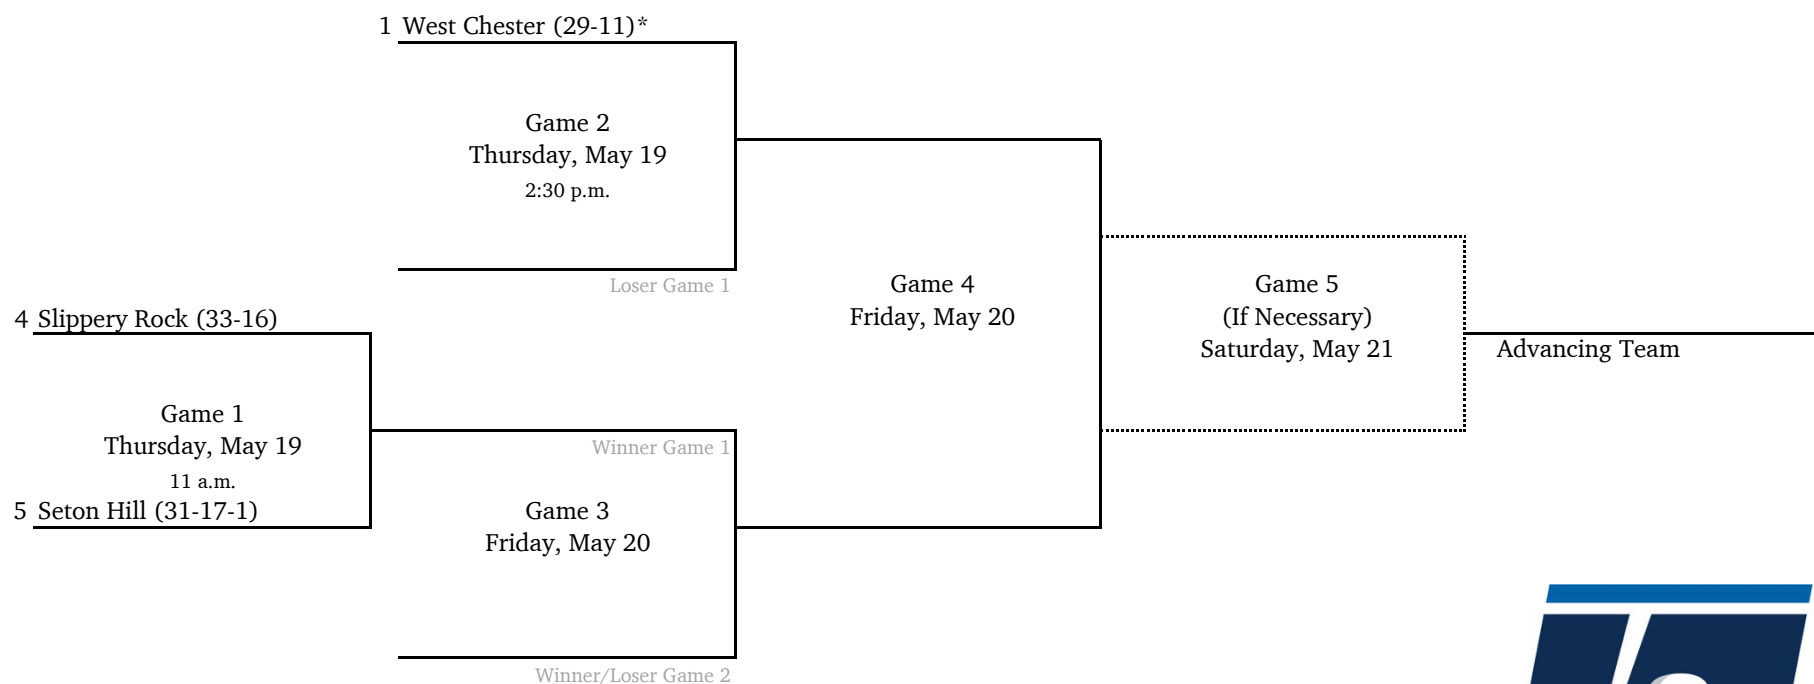

2022 NCAA Division II Baseball Championship

Atlantic Regional #1 - West Chester University

All times are Eastern.
Information subject to change.

2022 NCAA Division II Baseball Championship

Atlantic Regional #2 - Millersville University

*Denotes host institution
All times are Eastern.

2022 NCAA Division II Baseball Championship

Central Regional #1 - University of Central Missouri

*Denotes host institution
All times are Eastern.

2022 NCAA Division II Baseball Championship

Central Regional #2 - Southern Arkansas University

**Game times revised.*
 *Denotes host institution
 All times are Eastern.

2022 NCAA Division II Baseball Championship

East Regional #1 - Wilmington University (DE)