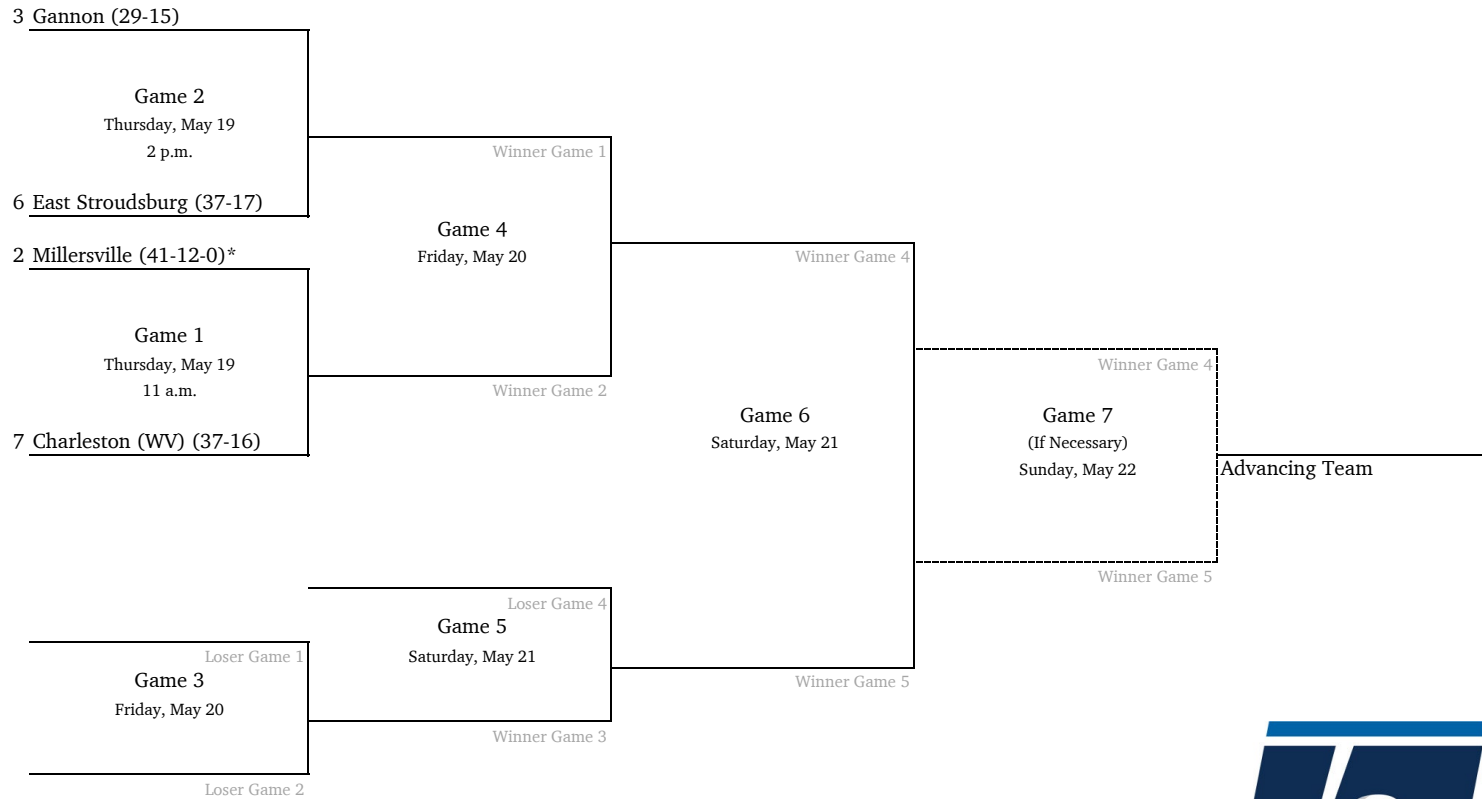

2022 NCAA Division II Baseball Championship

Atlantic Regional #1 - West Chester University

All times are Eastern.
Information subject to change.

2022 NCAA Division II Baseball Championship

Atlantic Regional #2 - Millersville University

*Denotes host institution
All times are Eastern.

2022 NCAA Division II Baseball Championship

Central Regional #1 - University of Central Missouri

*Denotes host institution
All times are Eastern.

2022 NCAA Division II Baseball Championship