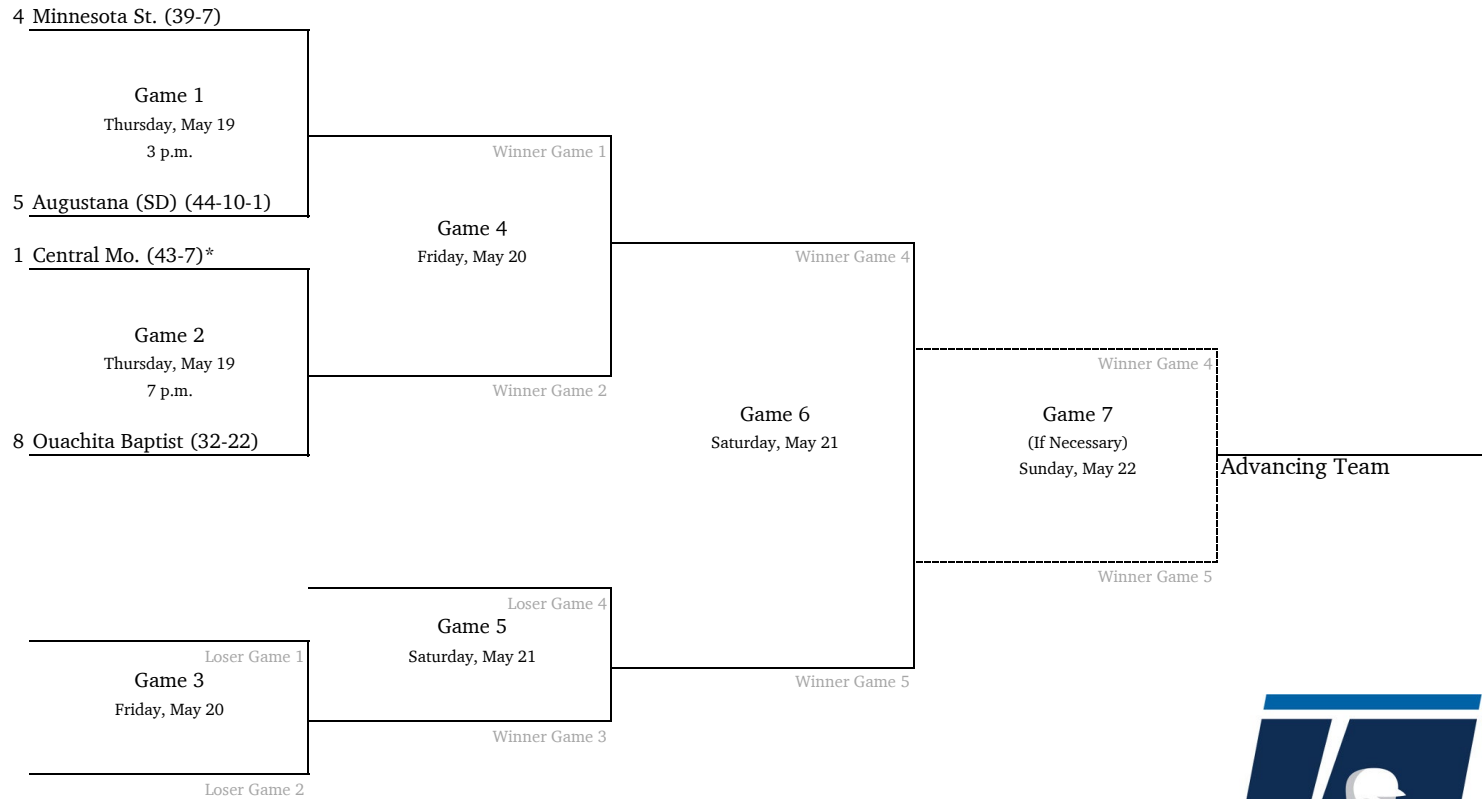

2022 NCAA Division II Baseball Championship

Atlantic Regional #1 - West Chester University

All times are Eastern.
Information subject to change.

2022 NCAA Division II Baseball Championship

Atlantic Regional #2 - Millersville University

*Denotes host institution
All times are Eastern.

2022 NCAA Division II Baseball Championship

Central Regional #1 - University of Central Missouri

*Denotes host institution
All times are Eastern.

2022 NCAA Division II Baseball Championship

Central Regional #2 - Southern Arkansas University

**Game times revised.*
 *Denotes host institution
 All times are Eastern.

2022 NCAA Division II Baseball Championship

East Regional #1 - Wilmington University (DE)