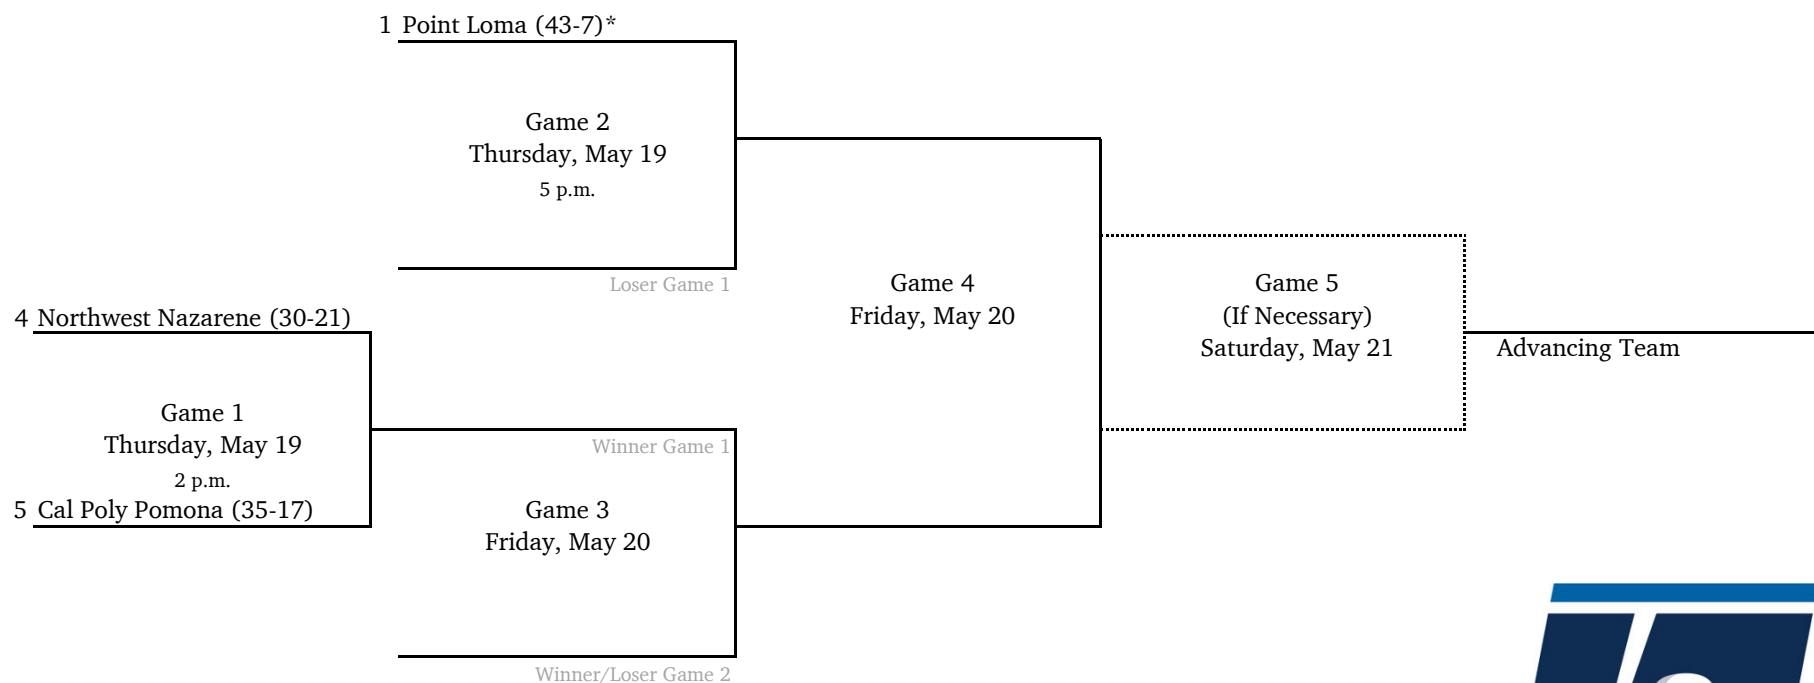

All times are Eastern.
Information subject to change.

2022 NCAA Division II Baseball Championship

South Central Regional #2 - Colorado Mesa University

**Game times revised.*
All times are Eastern.
Information subject to change.

2022 NCAA Division II Baseball Championship

West Regional #1 - Point Loma Nazarene University

All times are Eastern.
Information subject to change.

© 2022 National Collegiate Athletic Association. No commercial use without the NCAA's written permission.