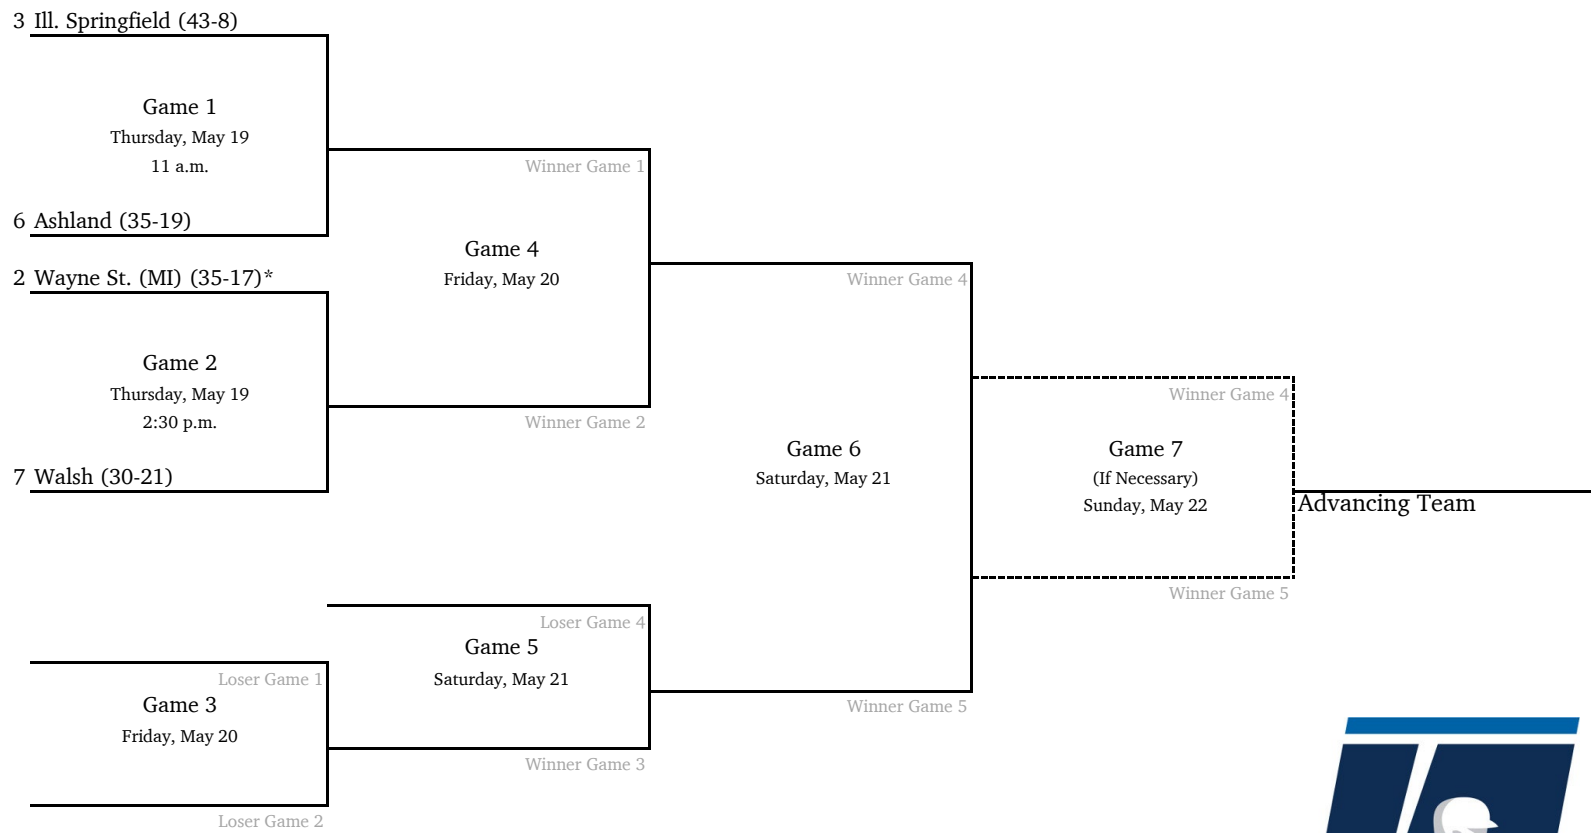

2022 NCAA Division II Baseball Championship

Midwest Regional #2 - Wayne State University (MI)

*Denotes host institution
All times are Eastern.