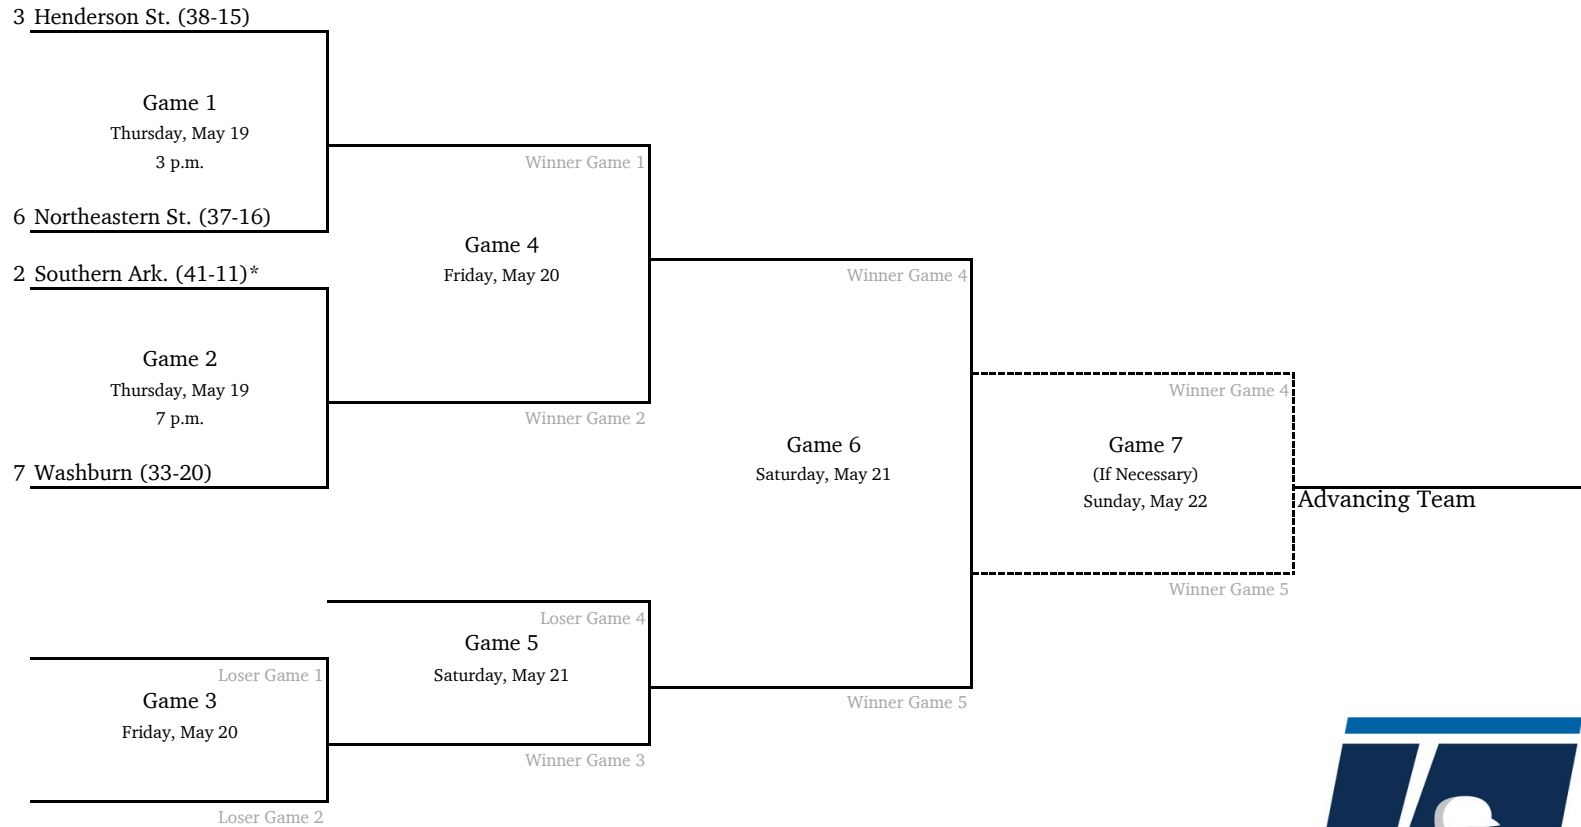

*Denotes host institution
All times are Eastern.

2022 NCAA Division II Baseball Championship

Central Regional #1 - University of Central Missouri

*Denotes host institution
All times are Eastern.

2022 NCAA Division II Baseball Championship

Central Regional #2 - Southern Arkansas University

**Game times revised.*
 *Denotes host institution
 All times are Eastern.

2022 NCAA Division II Baseball Championship

East Regional #1 - Wilmington University (DE)