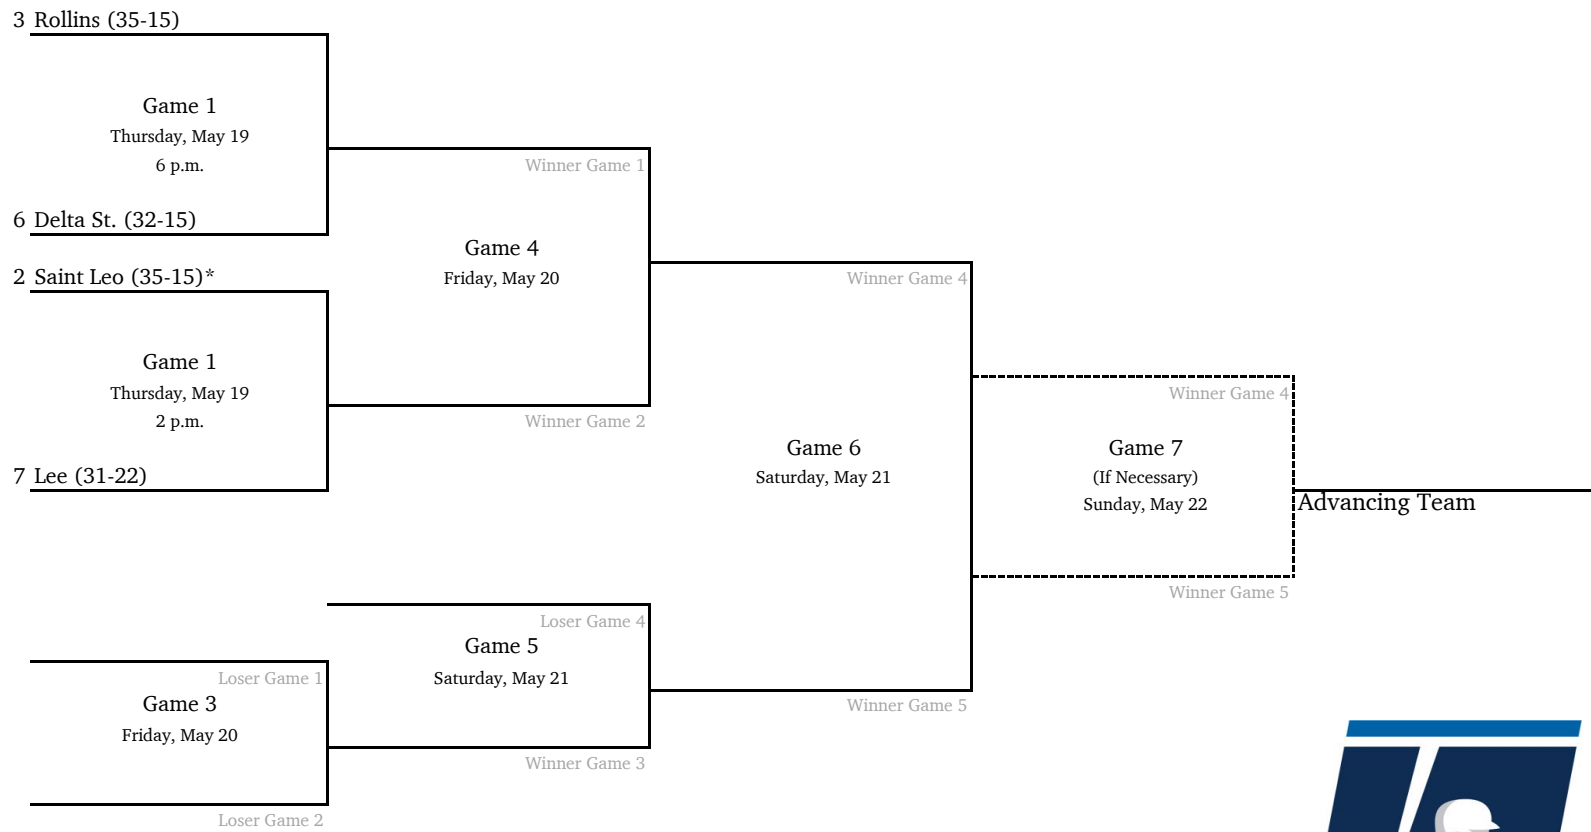

2022 NCAA Division II Baseball Championship

Midwest Regional #2 - Wayne State University (MI)

*Denotes host institution
All times are Eastern.

2022 NCAA Division II Baseball Championship

South Regional #1 - University of Tampa

**Game times revised.*
 *Denotes host institution
 All times are Eastern.

2022 NCAA Division II Baseball Championship

South Regional #2 - Saint Leo University

*Denotes host institution
All times are Eastern.