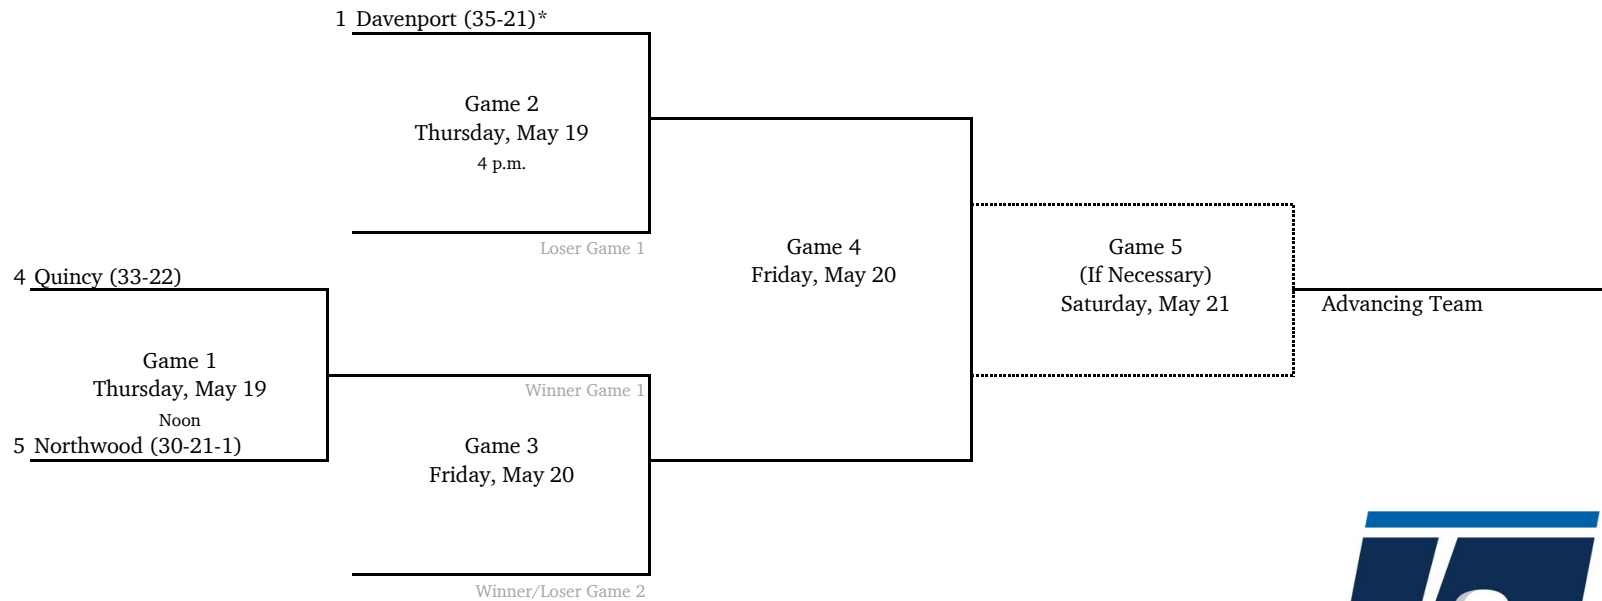

East Regional #2 - Molloy College

*Denotes host institution
All times are Eastern.

2022 NCAA Division II Baseball Championship

Midwest Regional #1 - Davenport University

All times are Eastern.
Information subject to change.