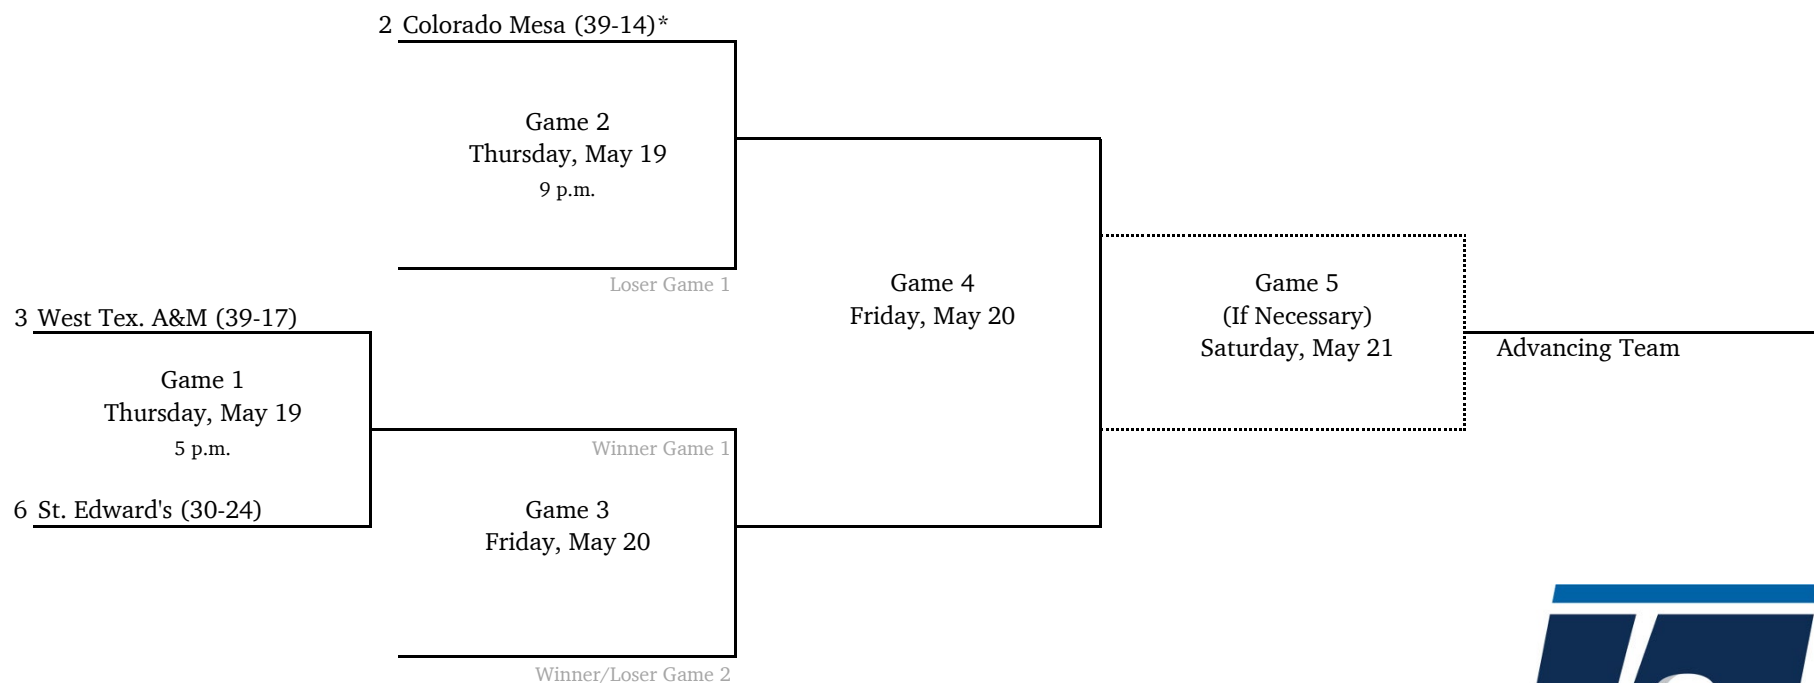

All times are Eastern.
Information subject to change.

2022 NCAA Division II Baseball Championship

South Central Regional #2 - Colorado Mesa University

**Game times revised.*
All times are Eastern.
Information subject to change.