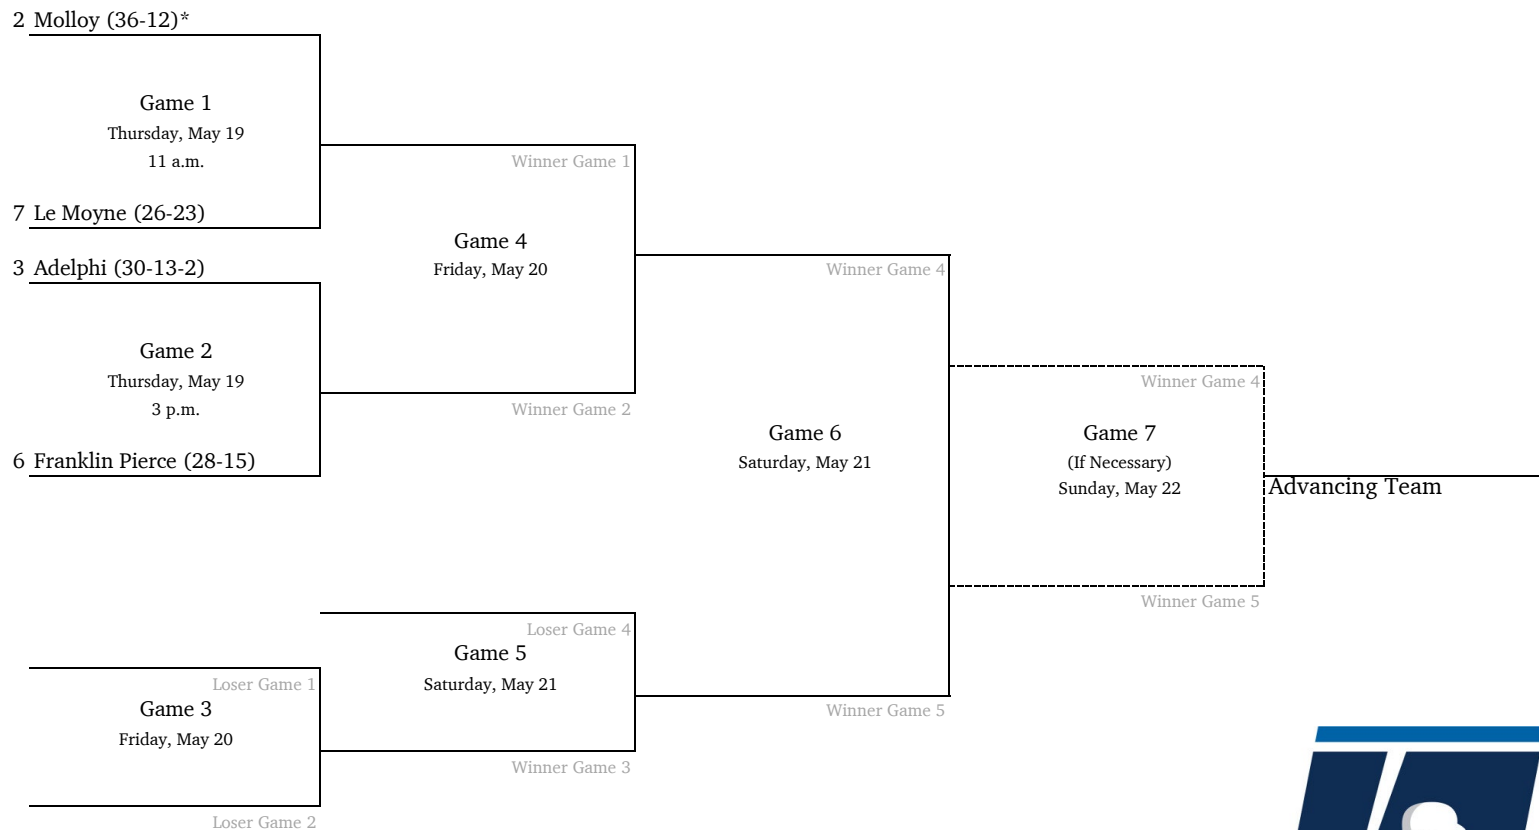

2022 NCAA Division II Baseball Championship

East Regional #2 - Molloy College

*Denotes host institution
All times are Eastern.