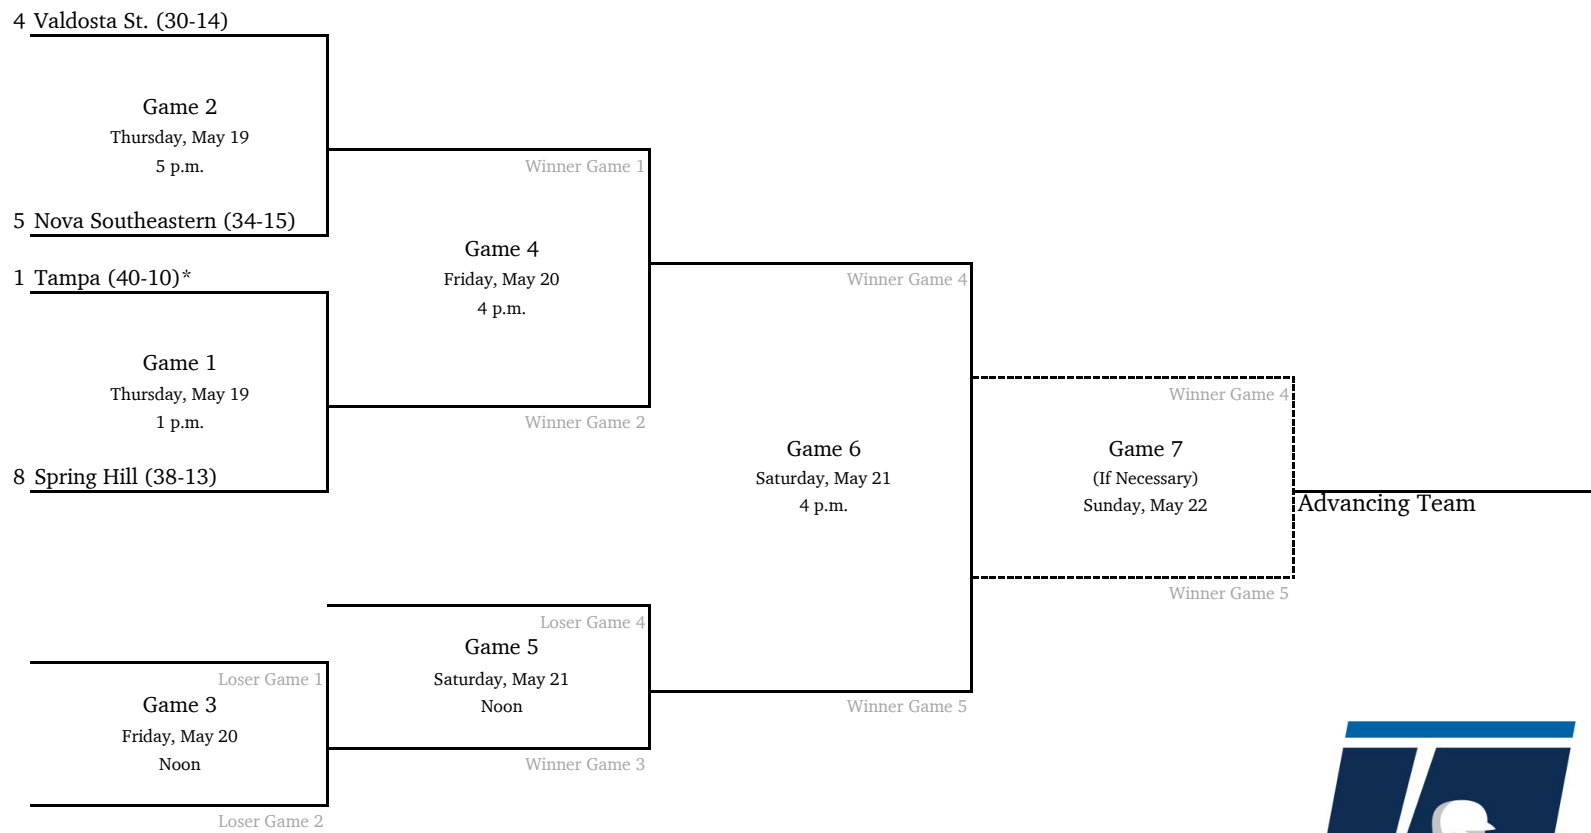

2022 NCAA Division II Baseball Championship

Midwest Regional #2 - Wayne State University (MI)

*Denotes host institution
All times are Eastern.

2022 NCAA Division II Baseball Championship

South Regional #1 - University of Tampa