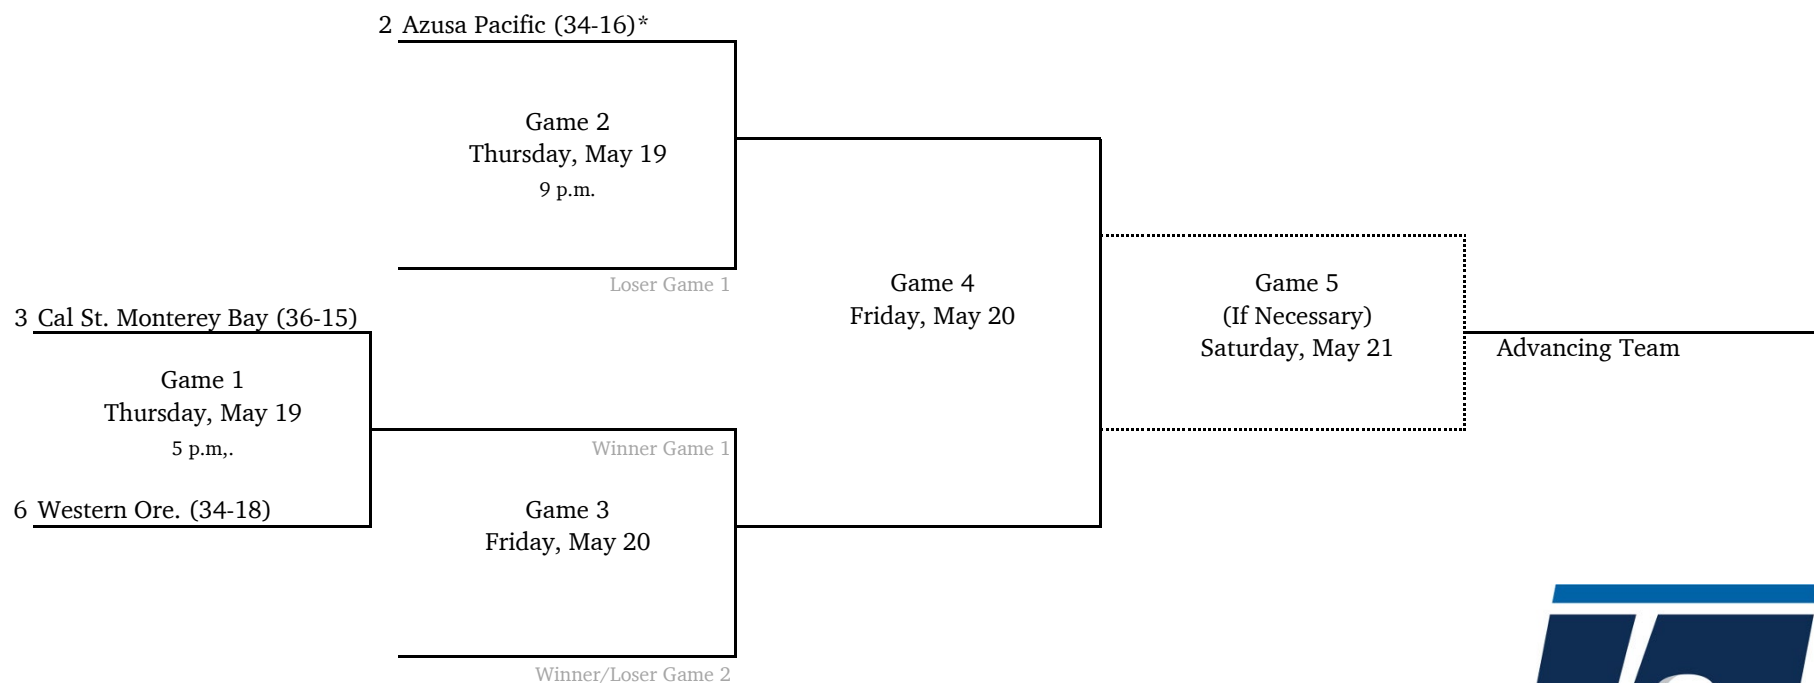

2022 NCAA Division II Baseball Championship

West Regional #2 - Azusa Pacific University

*Game times revised.
All times are Eastern.
Information subject to change.