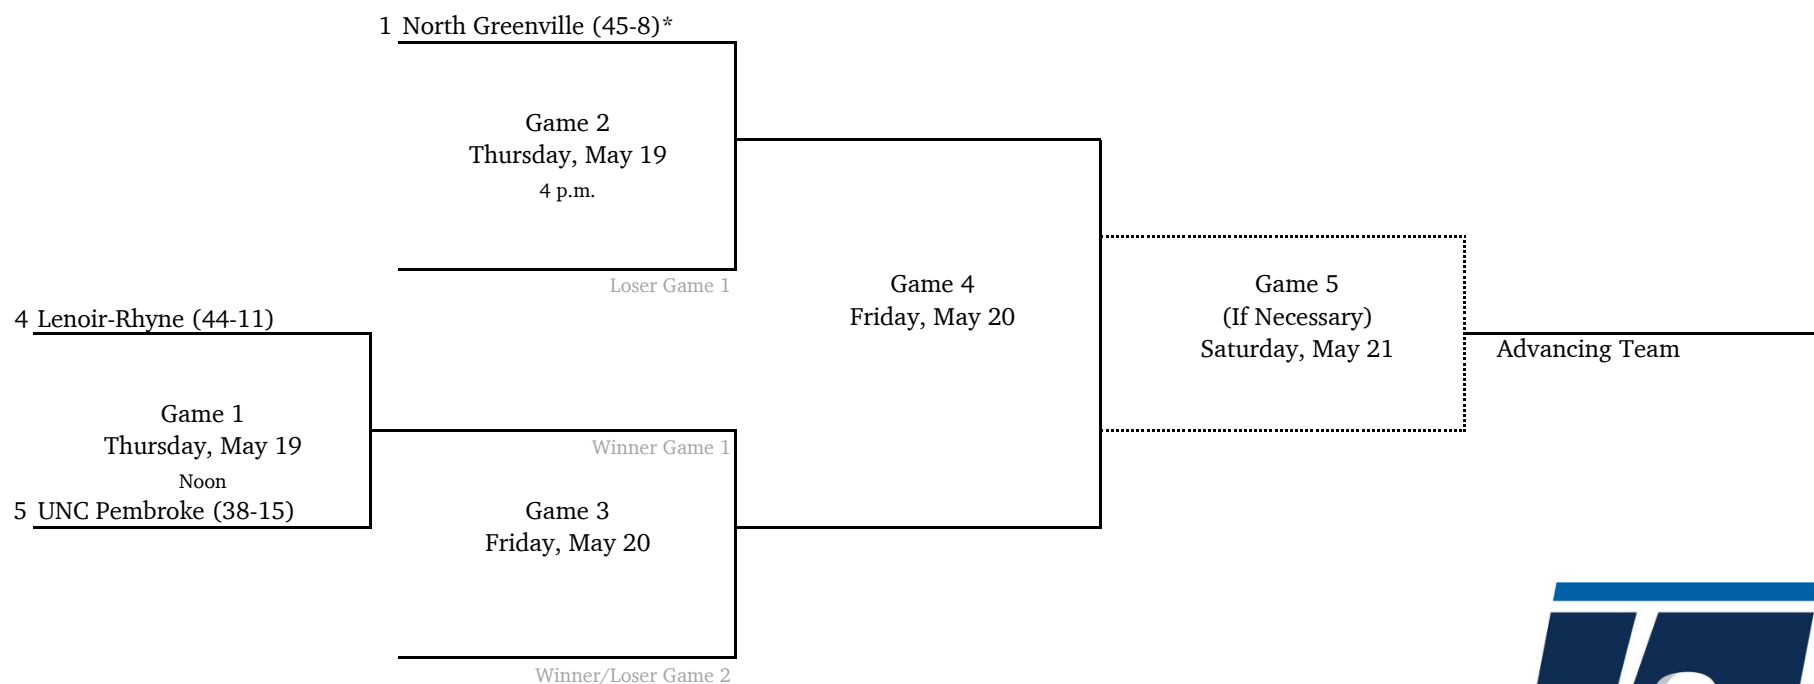

2022 NCAA Division II Baseball Championship

Southeast Regional #1 - North Greenville University

All times are Eastern.
Information subject to change.

© 2022 National Collegiate Athletic Association. No commercial use without the NCAA's written permission.