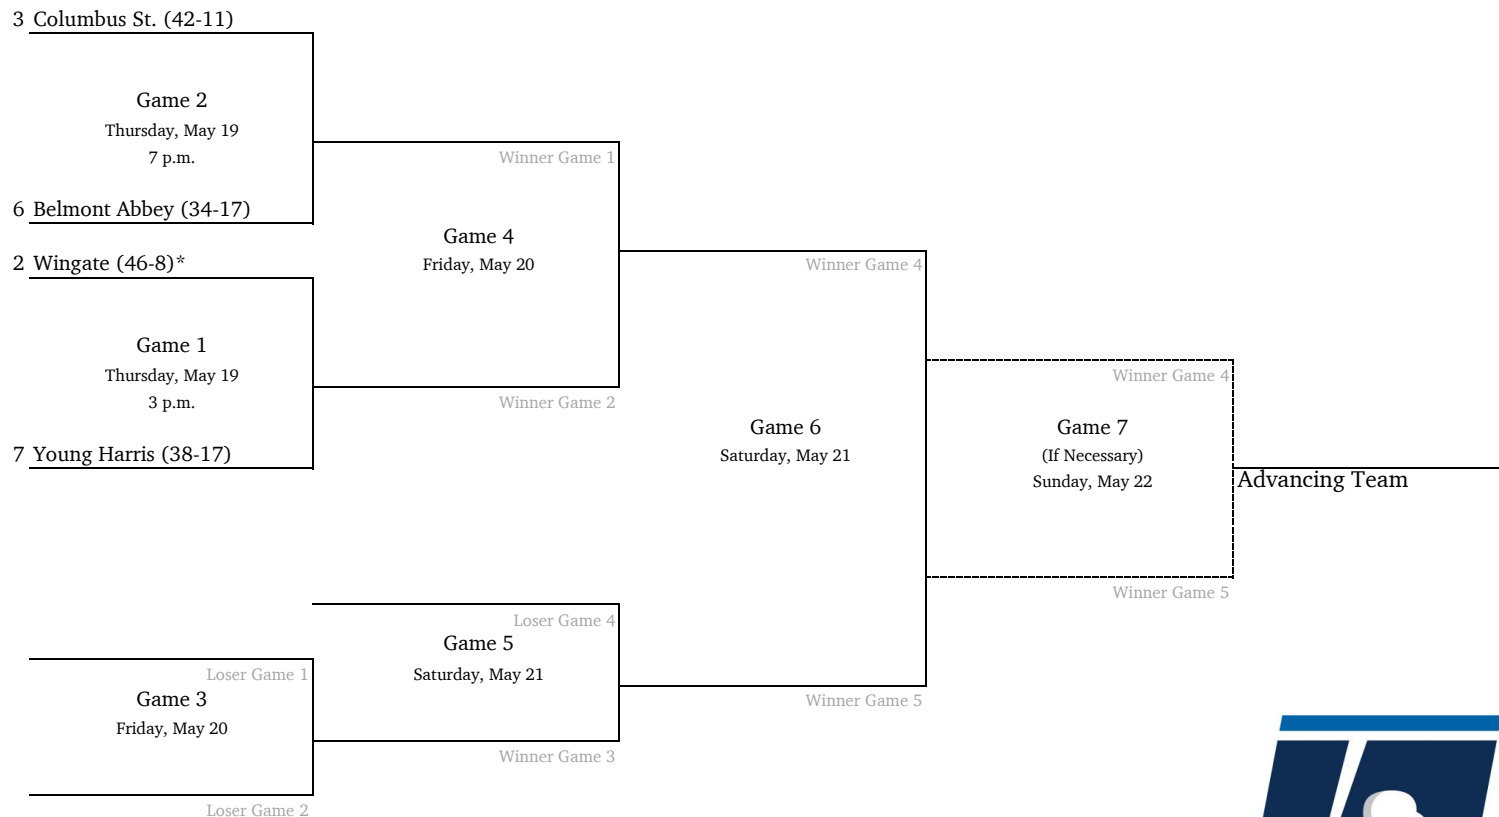

2022 NCAA Division II Baseball Championship

Southeast Regional #2 - Wingate University

*Denotes host institution
All times are Eastern.