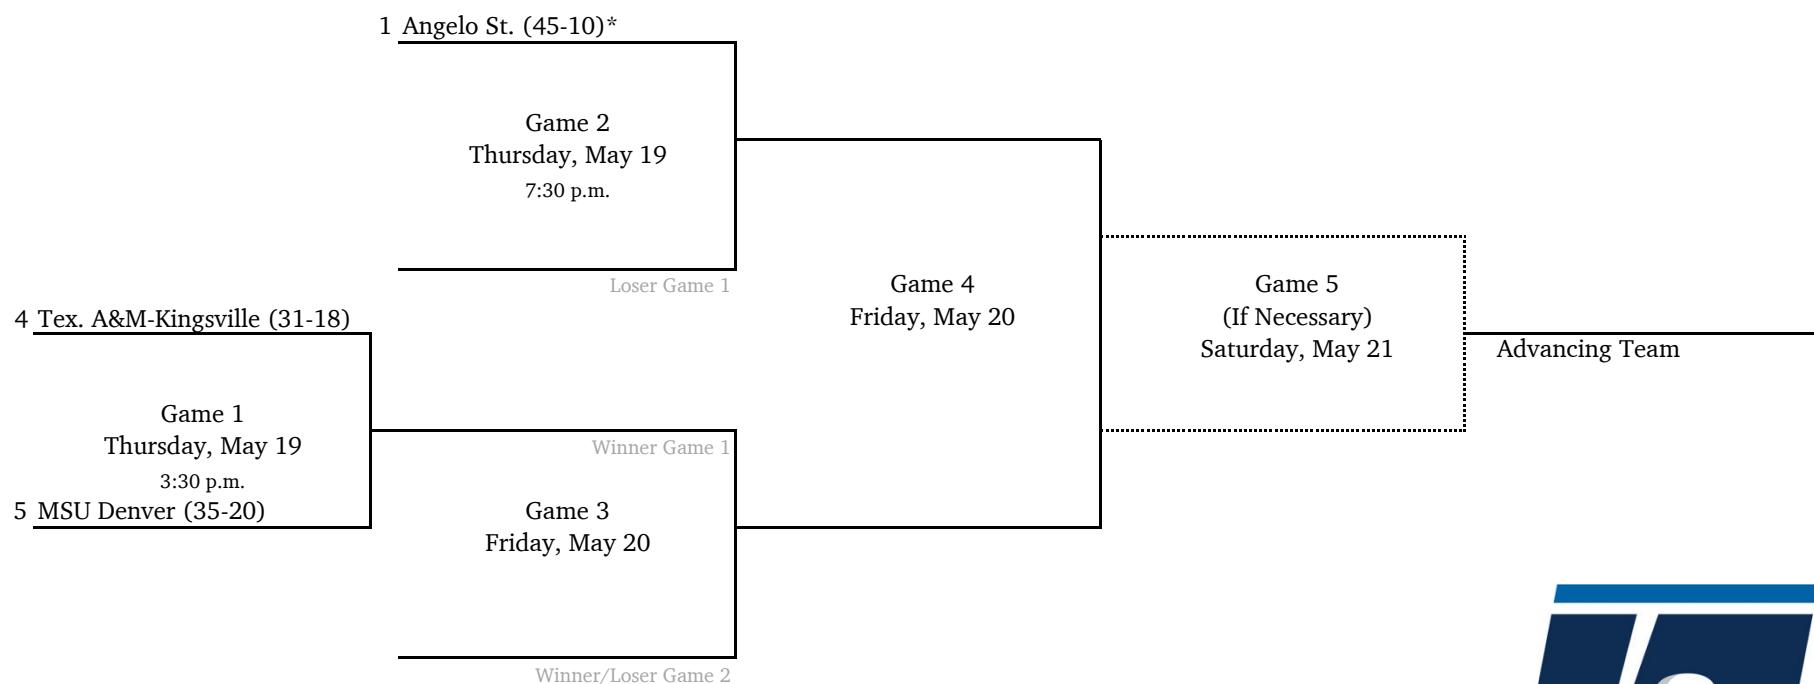

All times are Eastern.
Information subject to change.

2022 NCAA Division II Baseball Championship

South Central Regional #2 - Colorado Mesa University

**Game times revised.*
All times are Eastern.
Information subject to change.