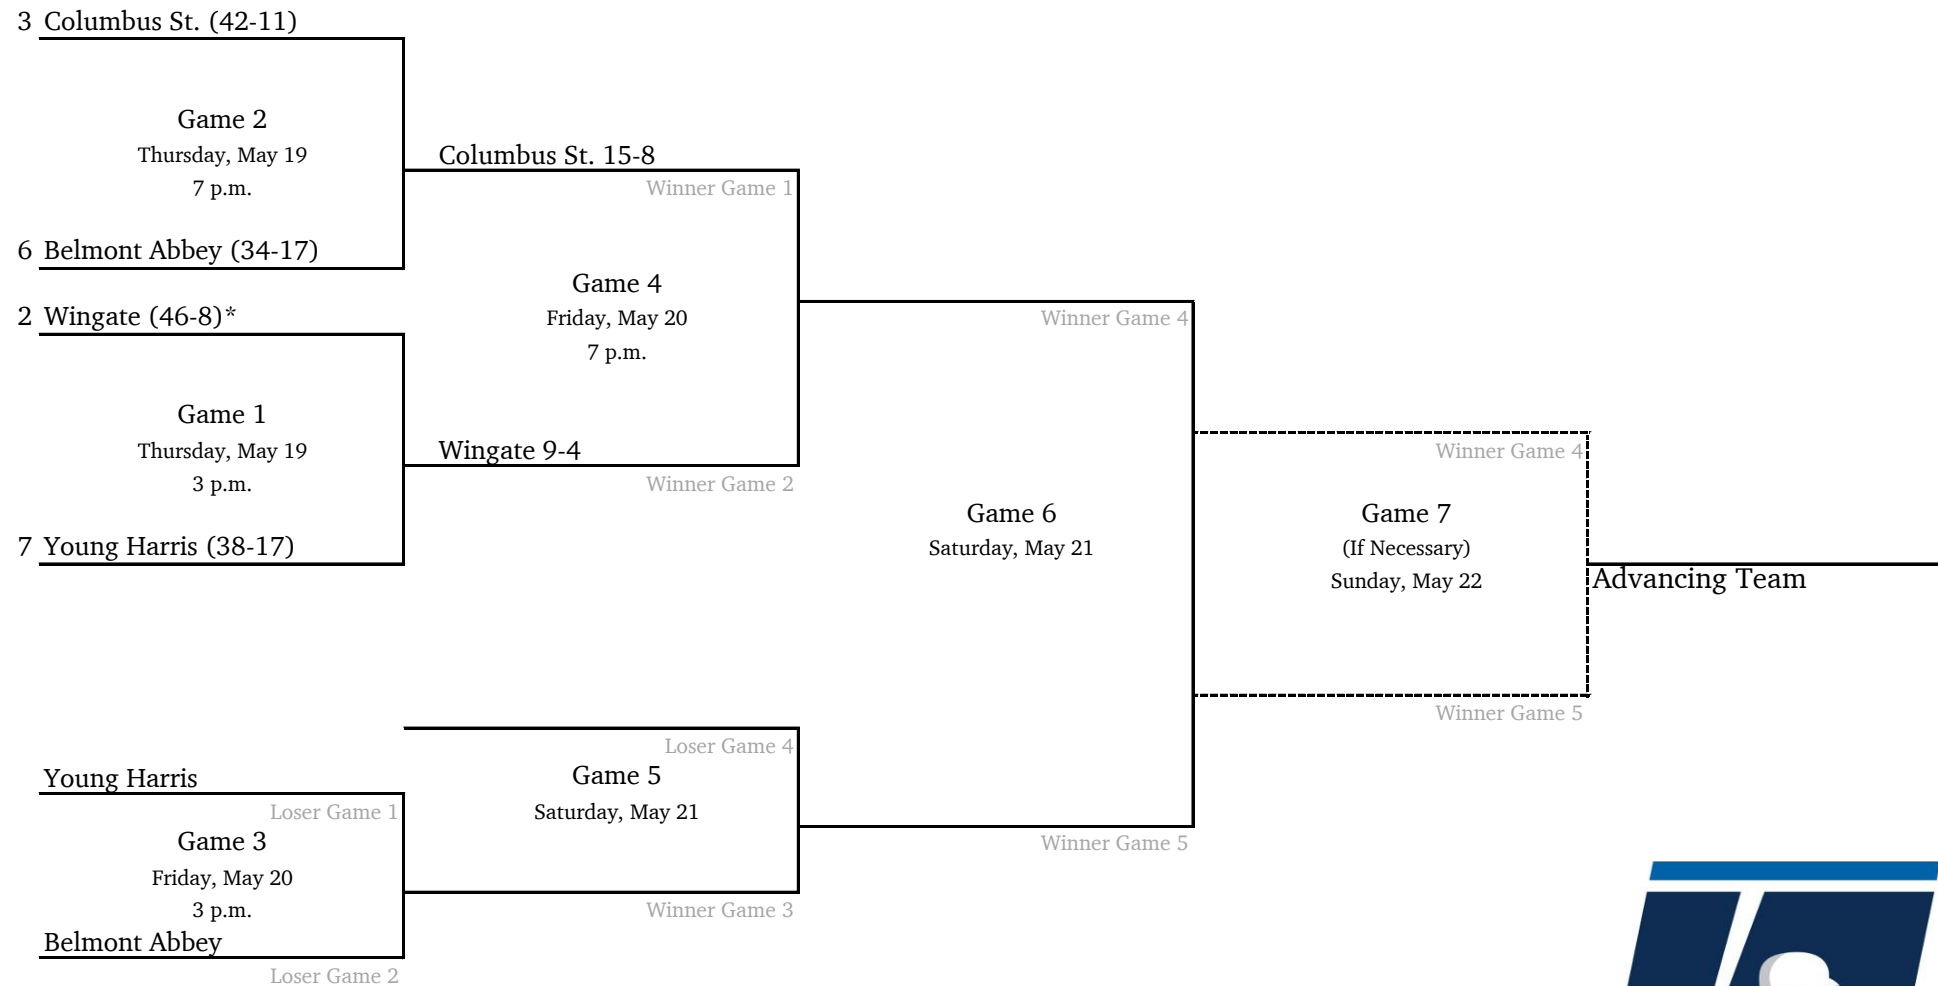

2022 NCAA Division II Baseball Championship

Southeast Regional #2 - Wingate University

*Denotes host institution
All times are Eastern.