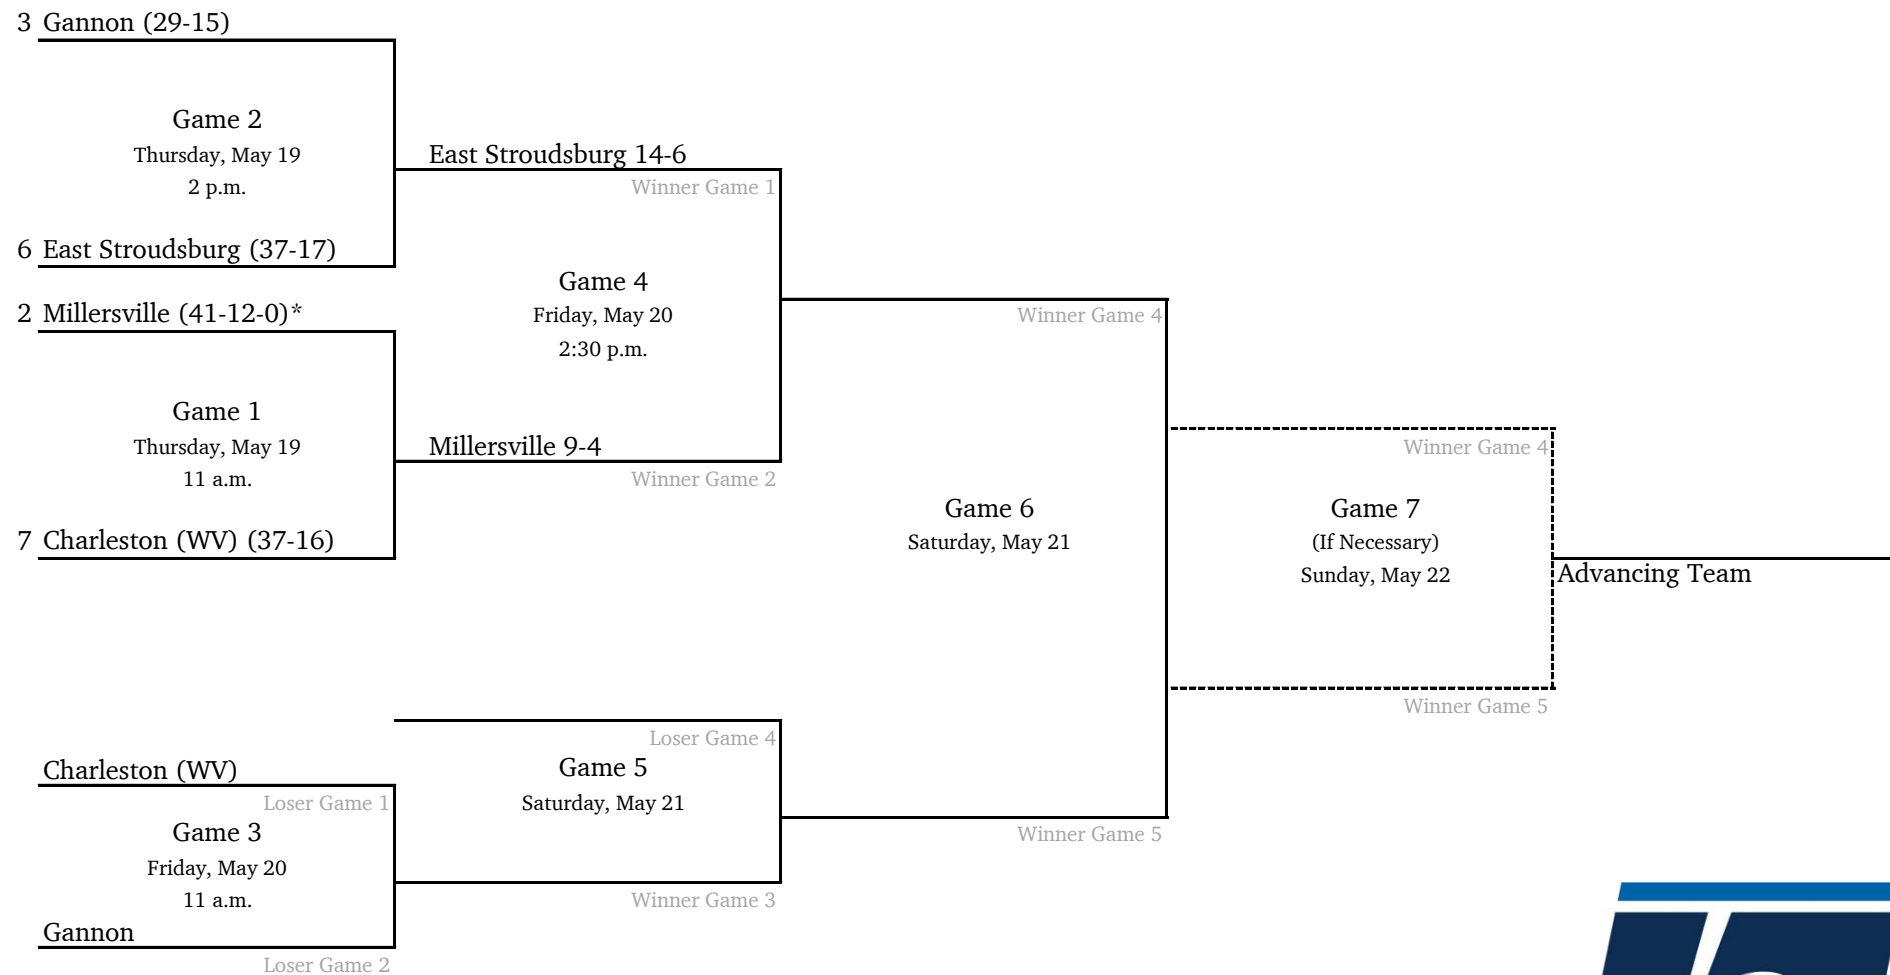

2022 NCAA Division II Baseball Championship

Atlantic Regional #2 - Millersville University

*Denotes host institution
All times are Eastern.