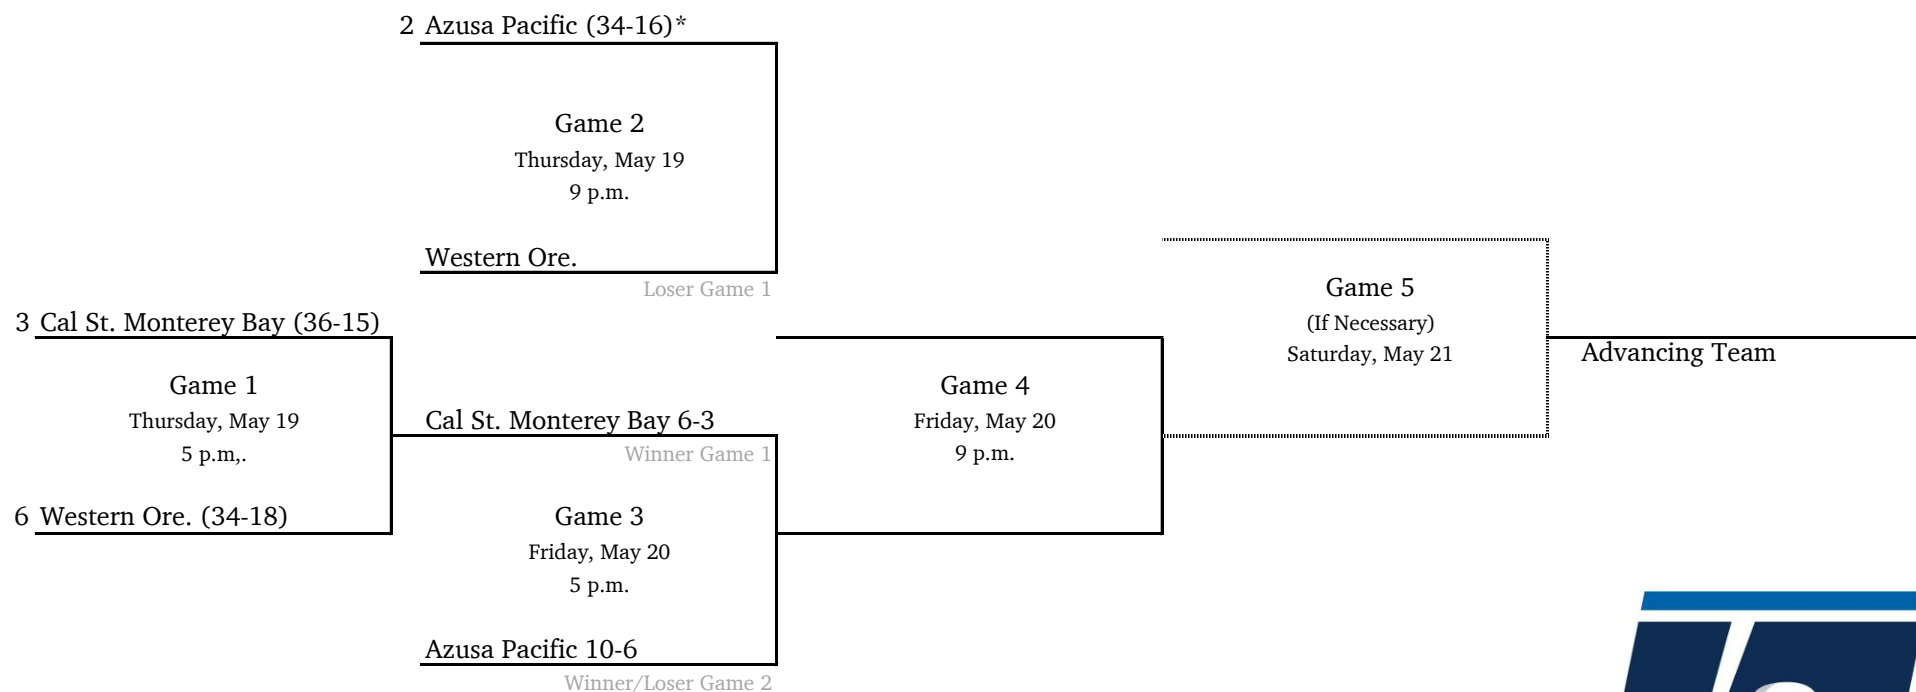

2022 NCAA Division II Baseball Championship

West Regional #2 - Azusa Pacific University

*Game times revised.
All times are Eastern.
Information subject to change.