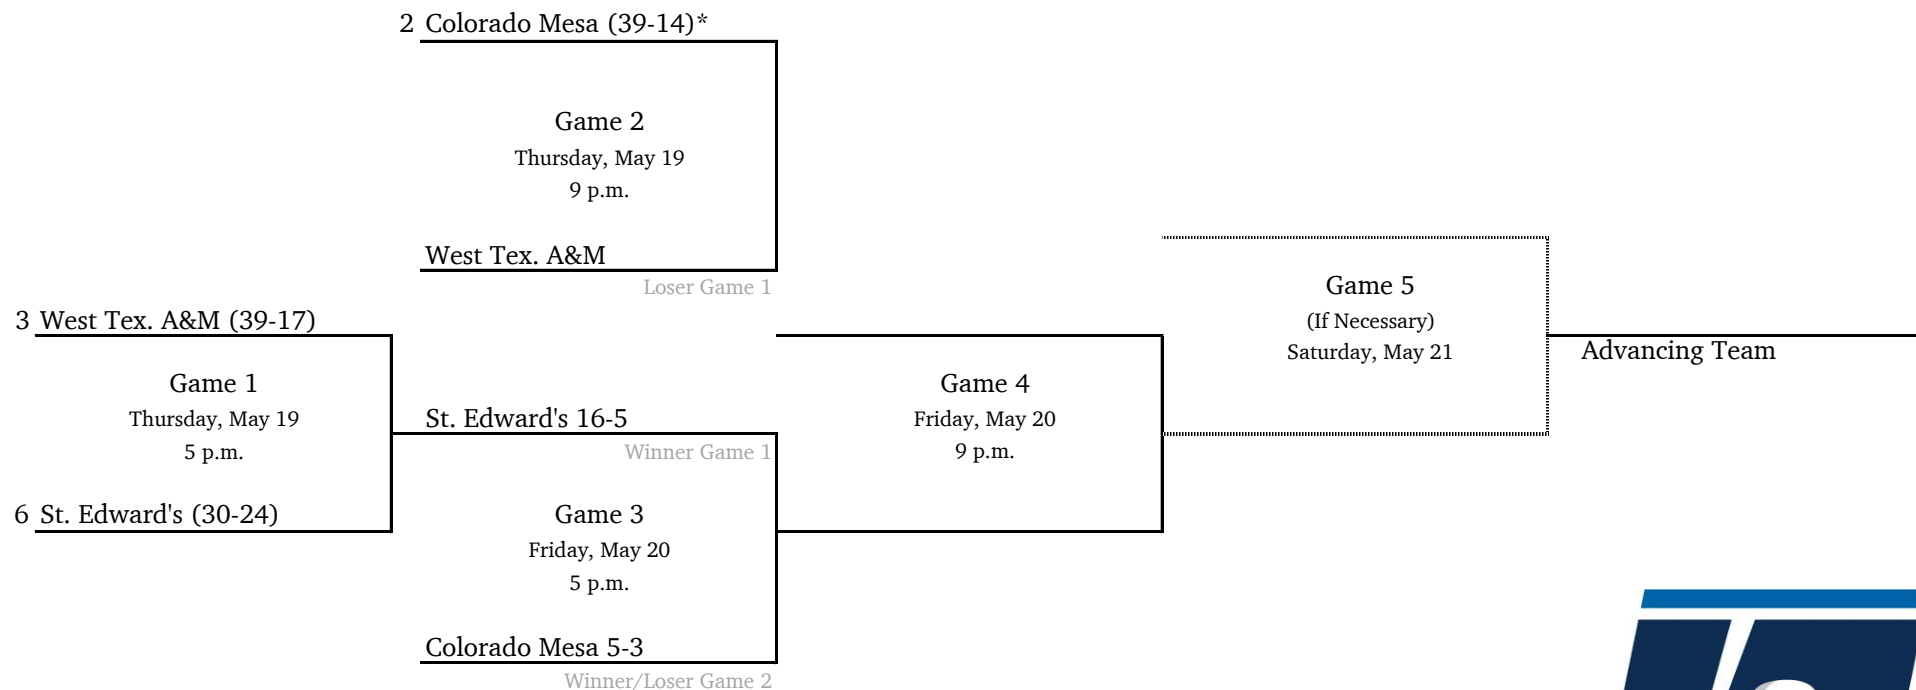

2022 NCAA Division II Baseball Championship

South Central Regional #2 - Colorado Mesa University

*Game times revised.
All times are Eastern.
Information subject to change.