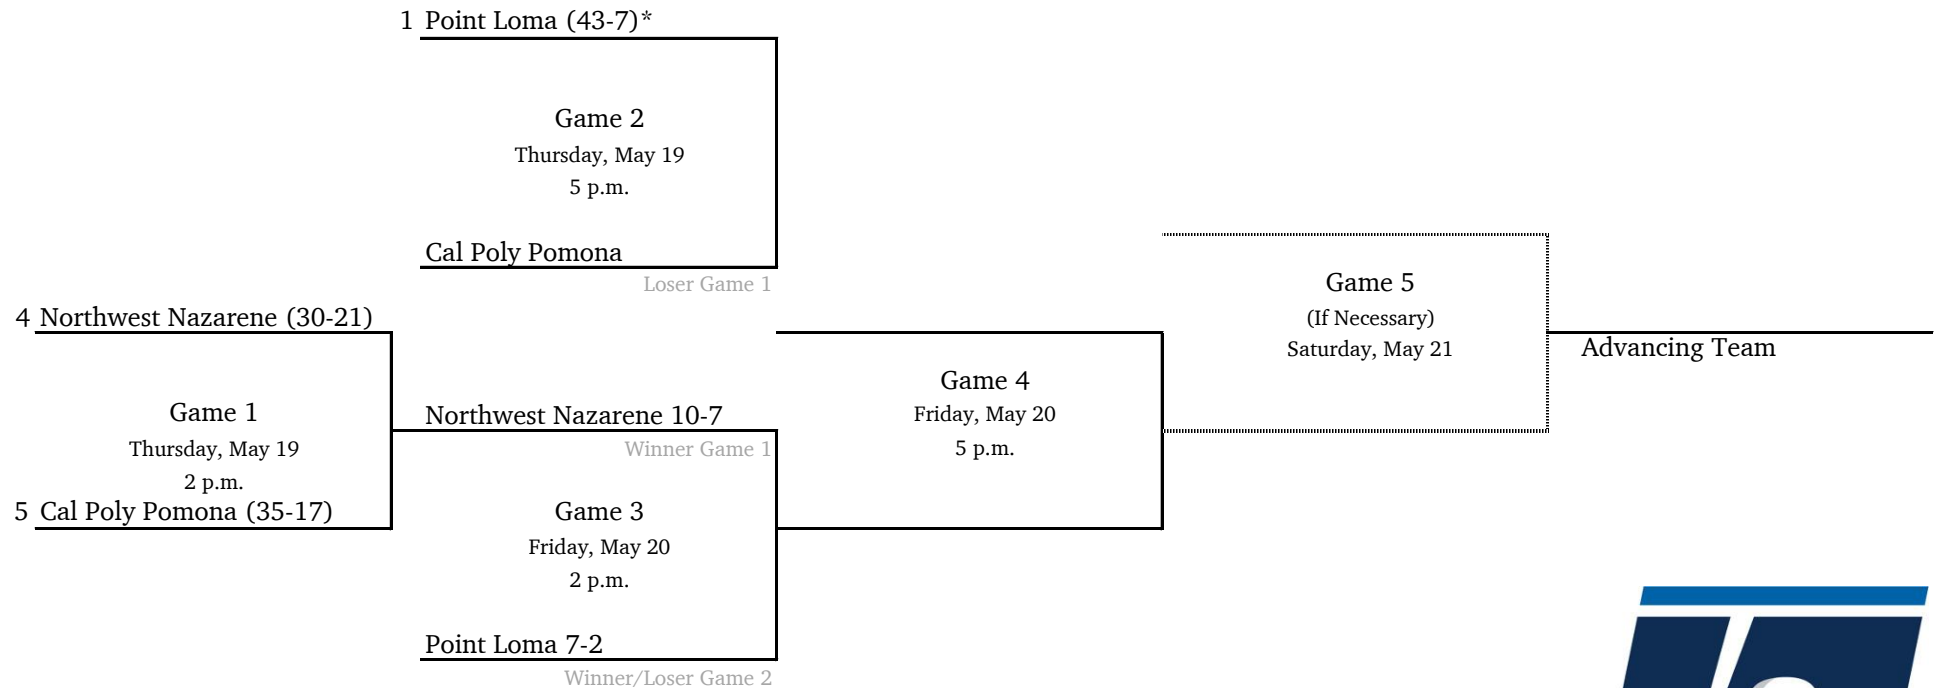

2022 NCAA Division II Baseball Championship

West Regional #1 - Point Loma Nazarene University

All times are Eastern.
Information subject to change.

© 2022 National Collegiate Athletic Association. No commercial use without the NCAA's written permission.