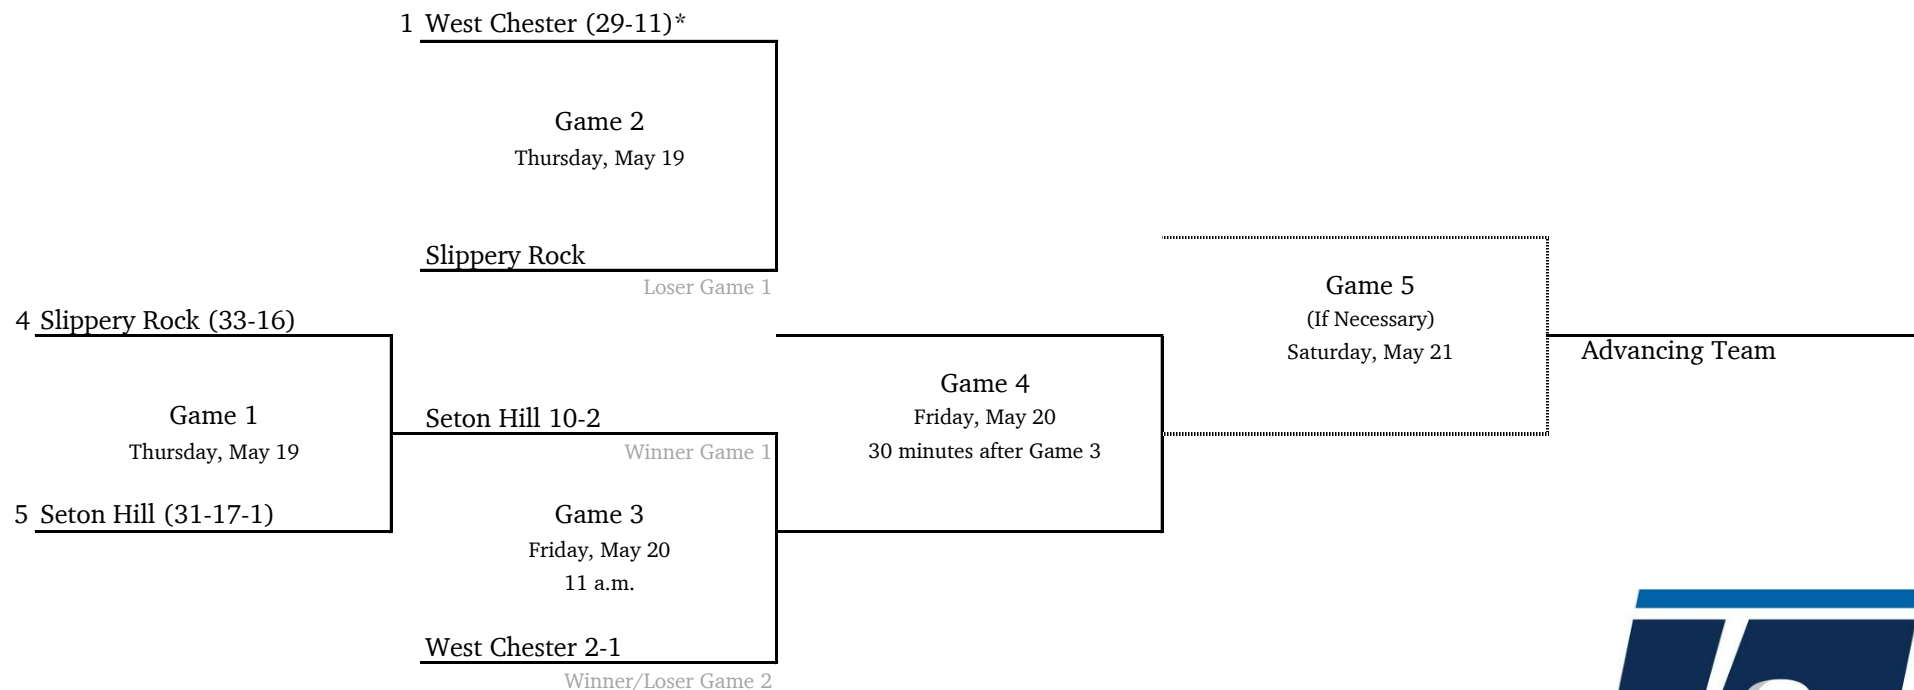

2022 NCAA Division II Baseball Championship

Atlantic Regional #1 - West Chester University

All times are Eastern.
Information subject to change.

© 2022 National Collegiate Athletic Association. No commercial use without the NCAA's written permission.