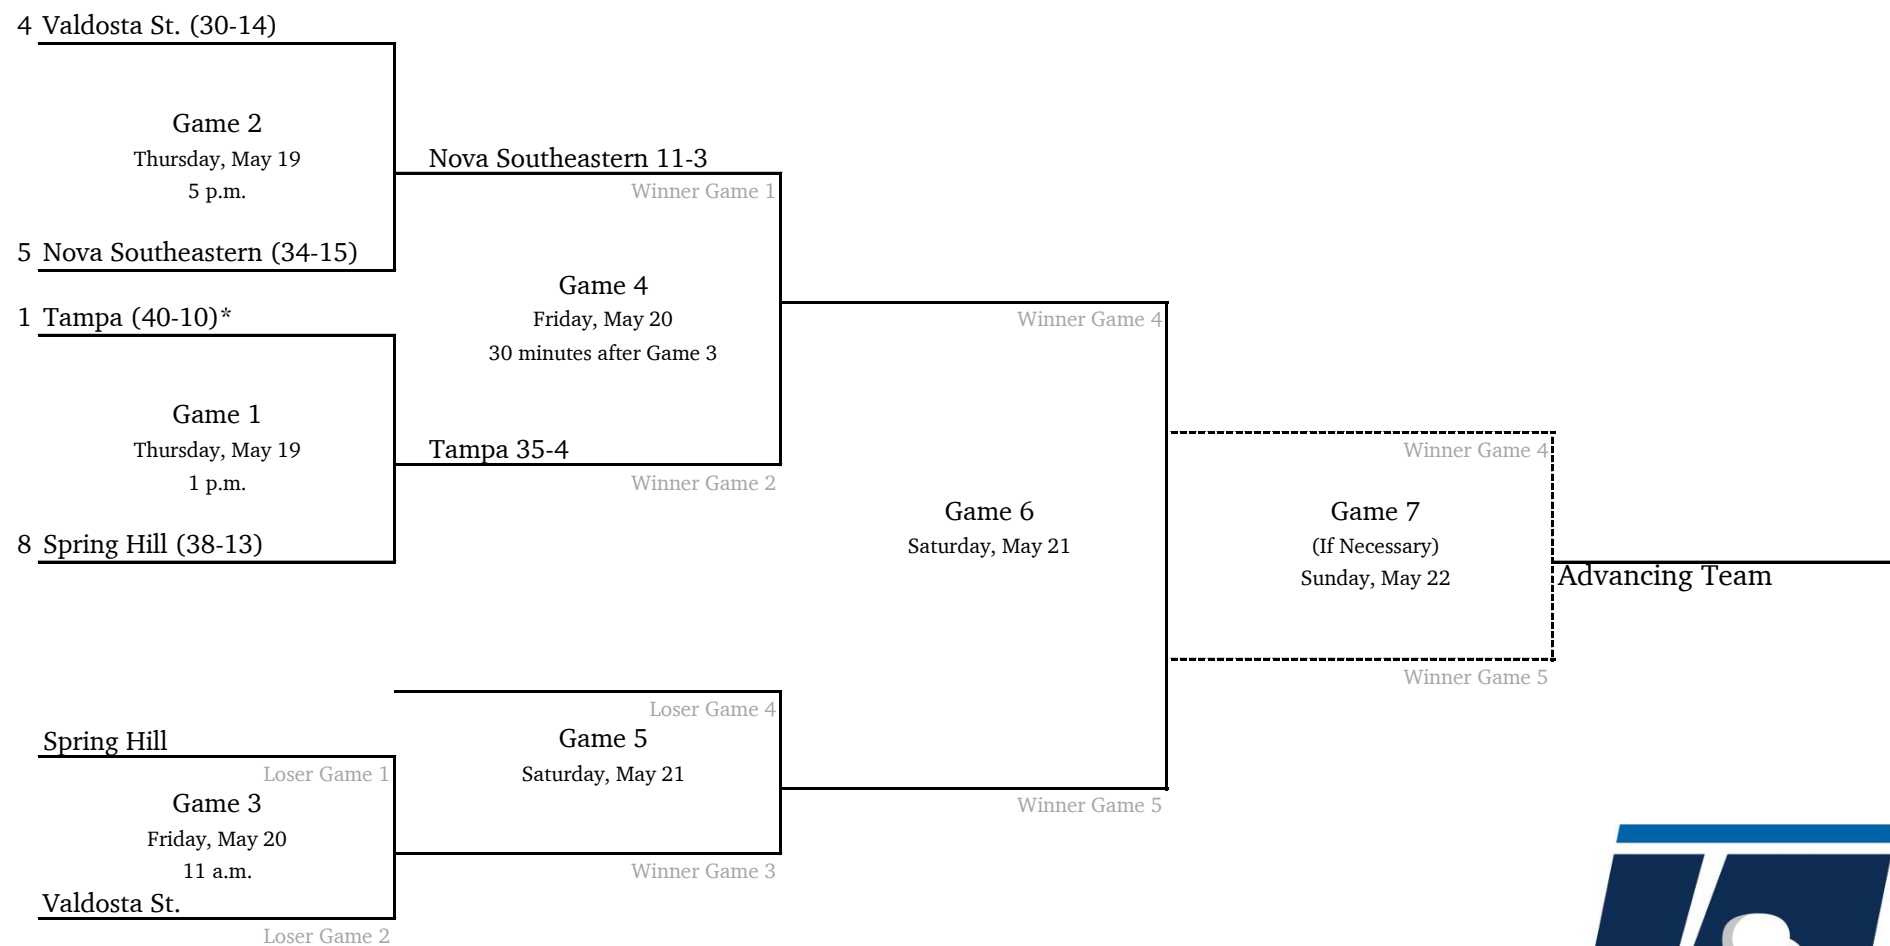

## Midwest Regional #2 - Wayne State University (MI)

\*Denotes host institution  
All times are Eastern.

## South Regional #1 - University of Tampa

*\*Game times revised.*  
 \*Denotes host institution  
 All times are Eastern.