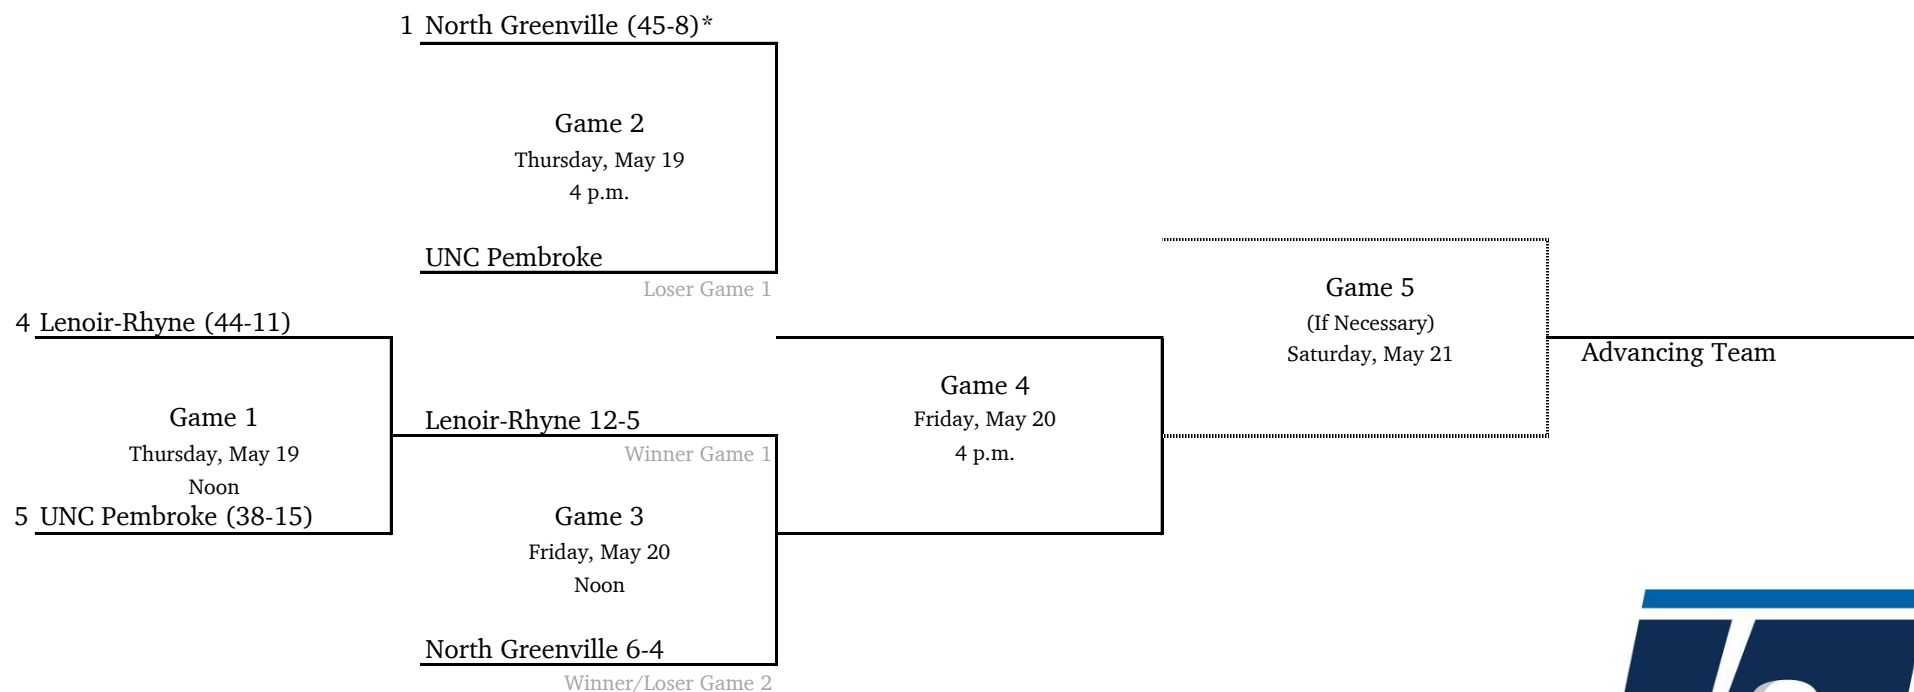

2022 NCAA Division II Baseball Championship

Southeast Regional #1 - North Greenville University

All times are Eastern.
Information subject to change.

© 2022 National Collegiate Athletic Association. No commercial use without the NCAA's written permission.