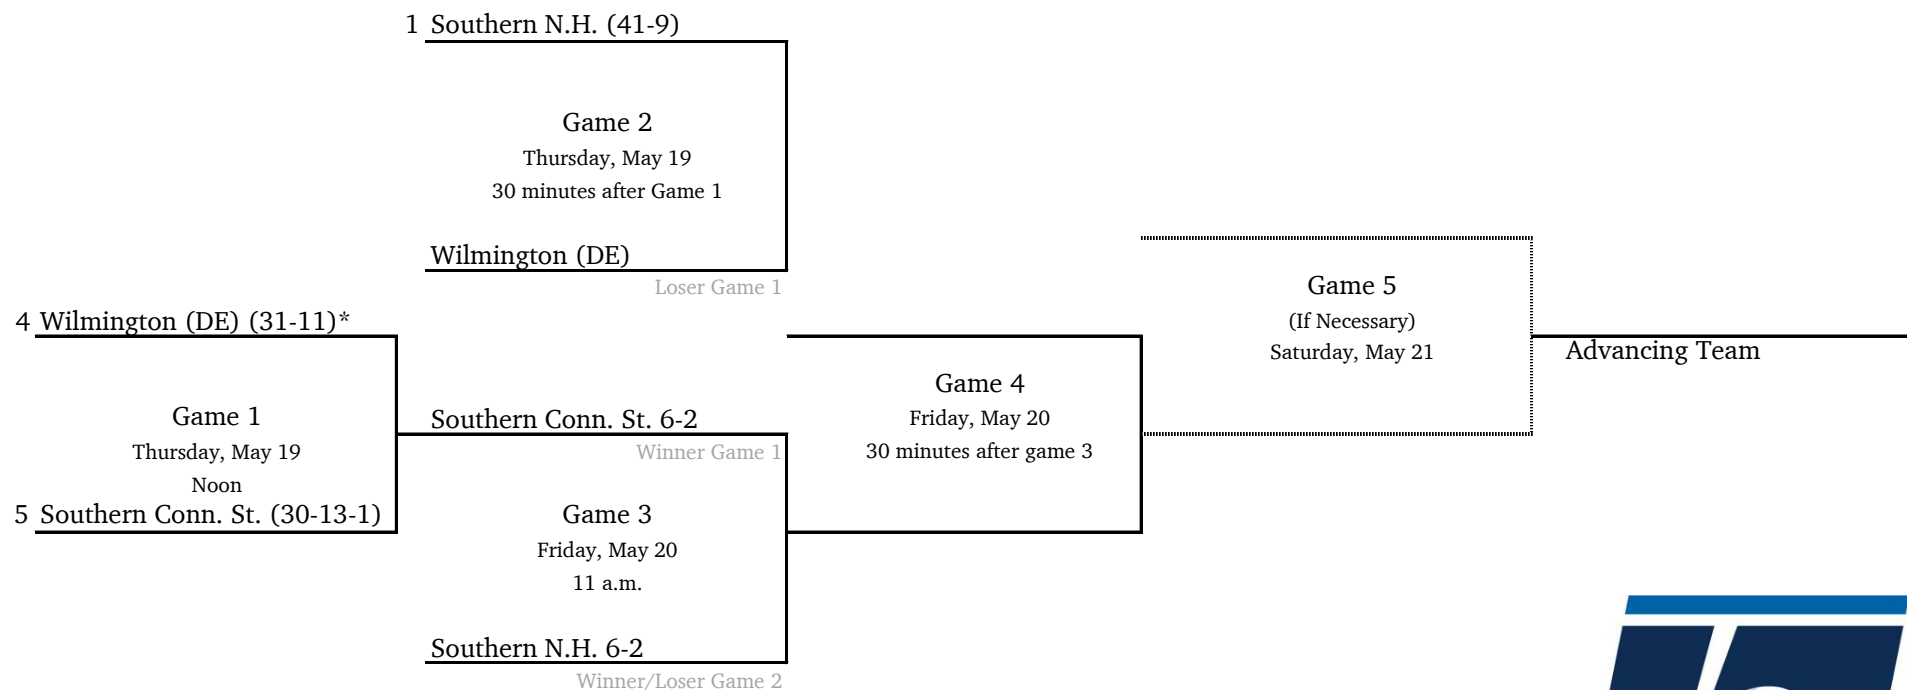

2022 NCAA Division II Baseball Championship

East Regional #1 - Wilmington University (DE)

All times are Eastern.
Information subject to change.