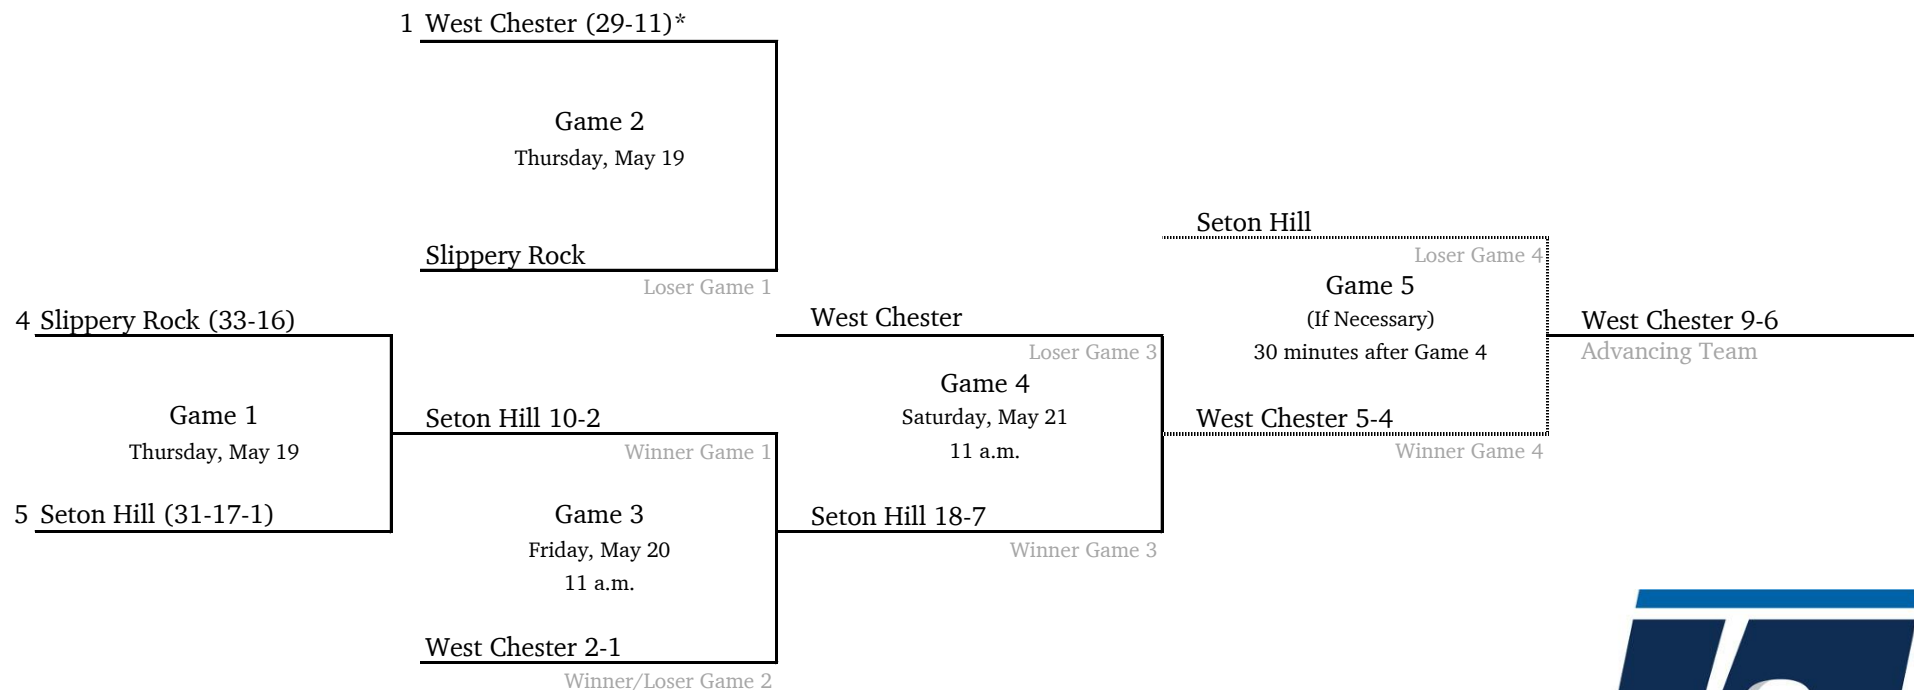

2022 NCAA Division II Baseball Championship

Atlantic Regional #1 - West Chester University

All times are Eastern.
Information subject to change.

2022 NCAA Division II Baseball Championship

Atlantic Regional #2 - Millersville University

*Denotes host institution
All times are Eastern.

2022 NCAA Division II Baseball Championship

Central Regional #1 - University of Central Missouri

*Denotes host institution
All times are Eastern.

2022 NCAA Division II Baseball Championship

Central Regional #2 - Southern Arkansas University

**Game times revised.*
 *Denotes host institution
 All times are Eastern.

2022 NCAA Division II Baseball Championship

East Regional #1 - Wilmington University (DE)