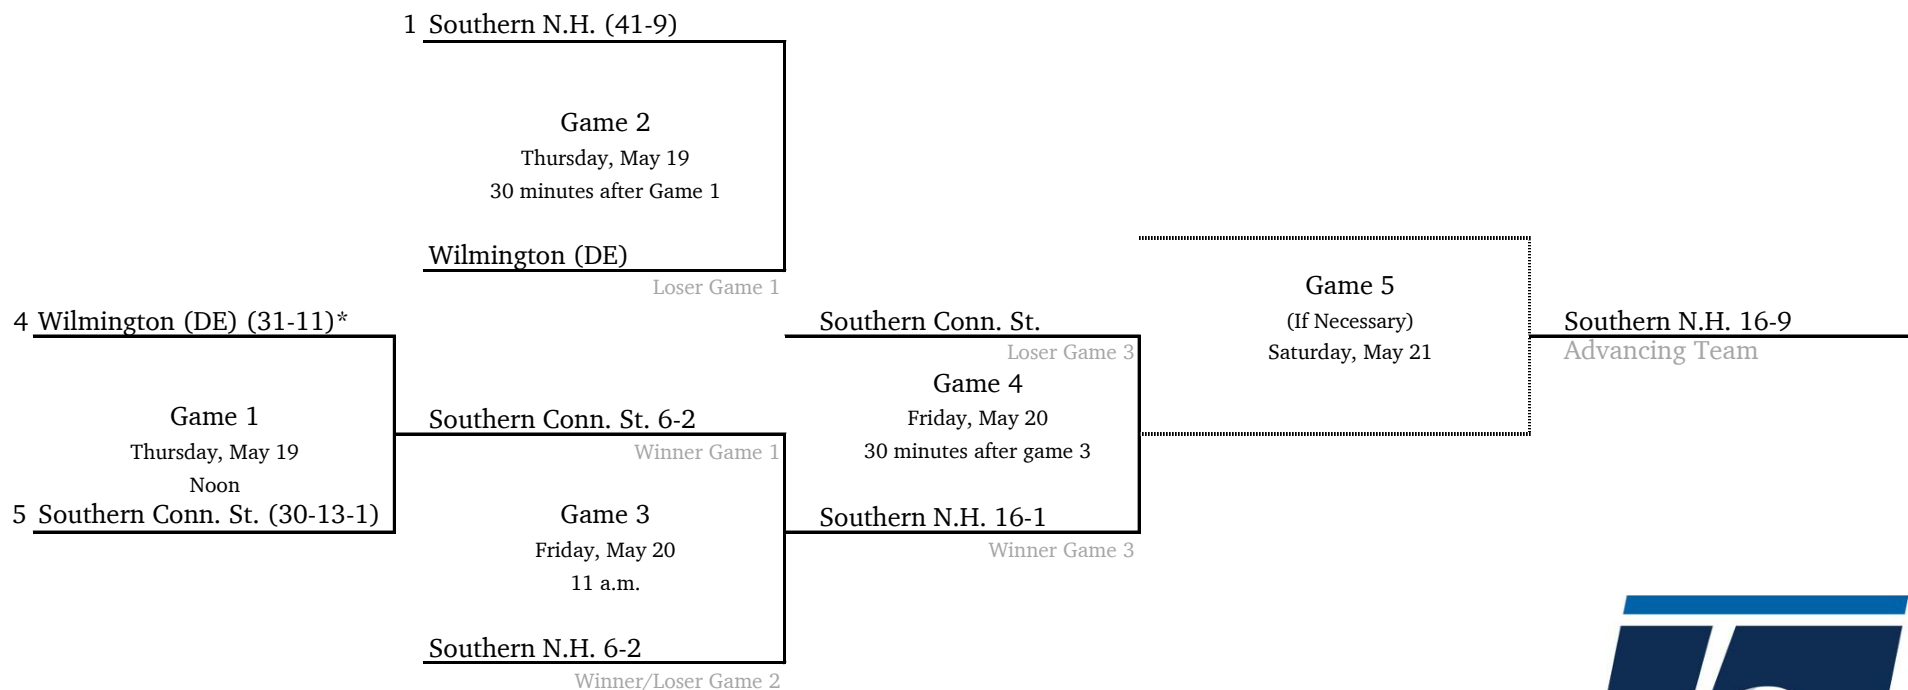

*Denotes host institution
All times are Eastern.

2022 NCAA Division II Baseball Championship

Central Regional #1 - University of Central Missouri

*Denotes host institution
All times are Eastern.

2022 NCAA Division II Baseball Championship

Central Regional #2 - Southern Arkansas University

**Game times revised.*
 *Denotes host institution
 All times are Eastern.

2022 NCAA Division II Baseball Championship

East Regional #1 - Wilmington University (DE)