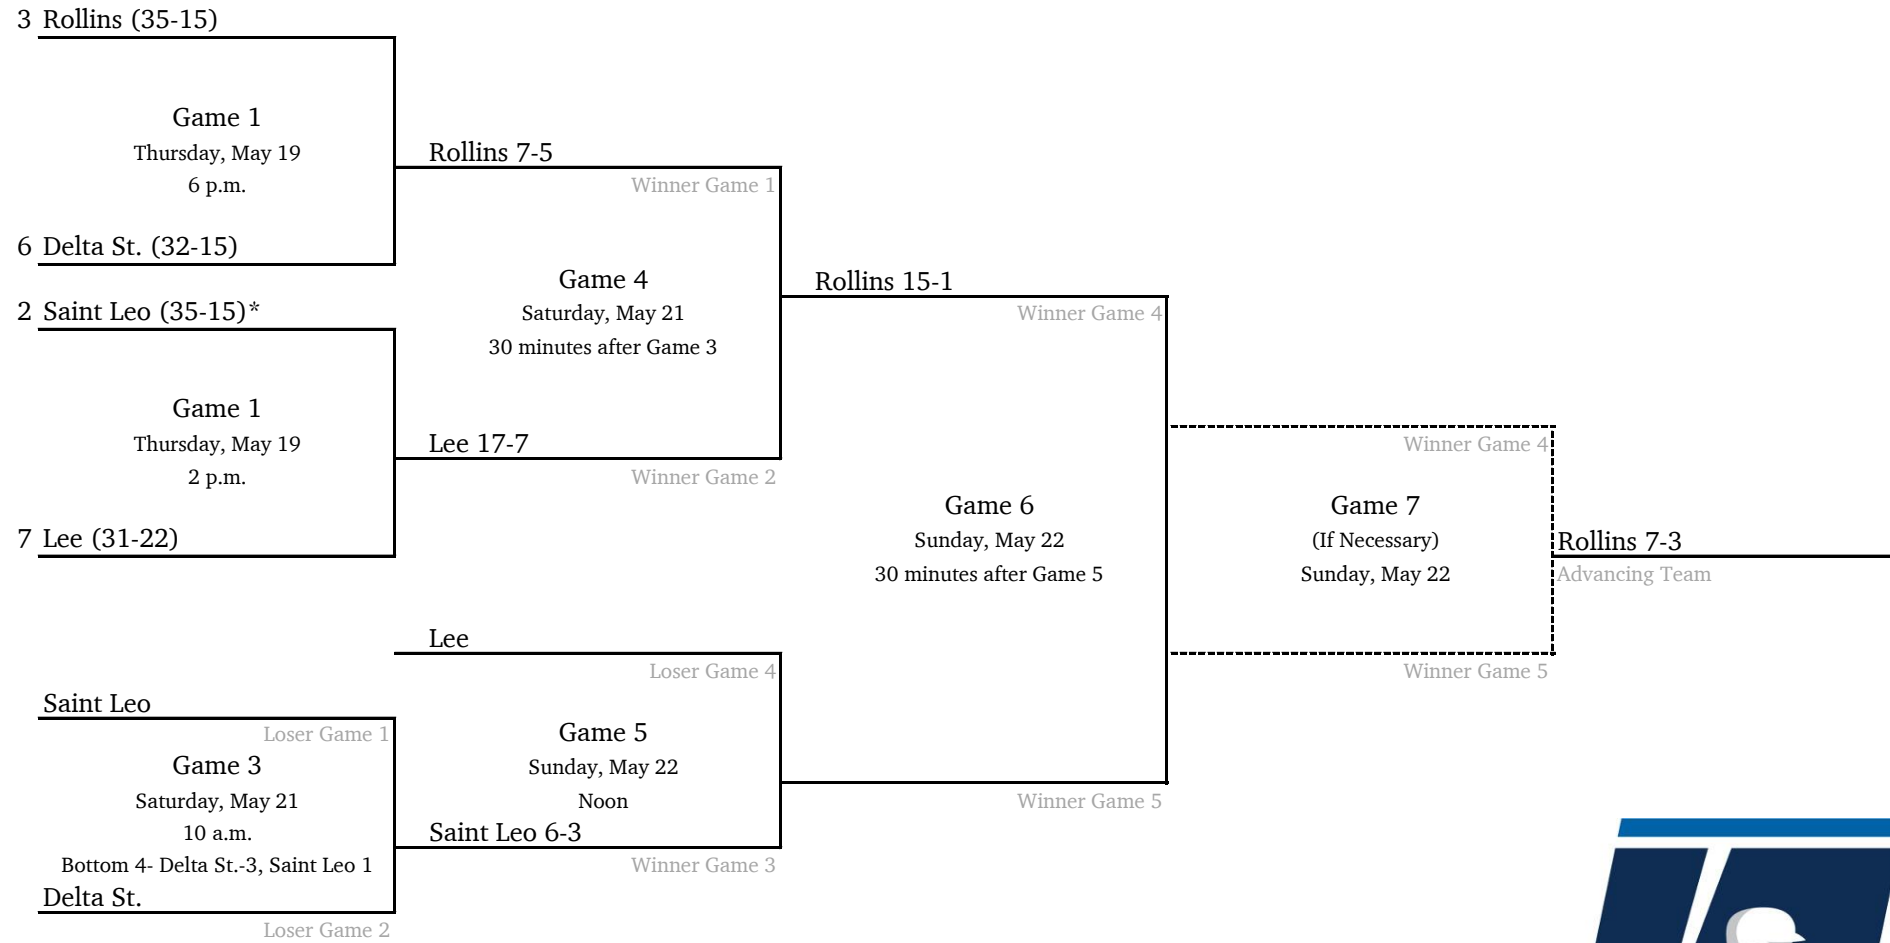

2022 NCAA Division II Baseball Championship

South Regional #2 - Saint Leo University

*Denotes host institution
All times are Eastern.