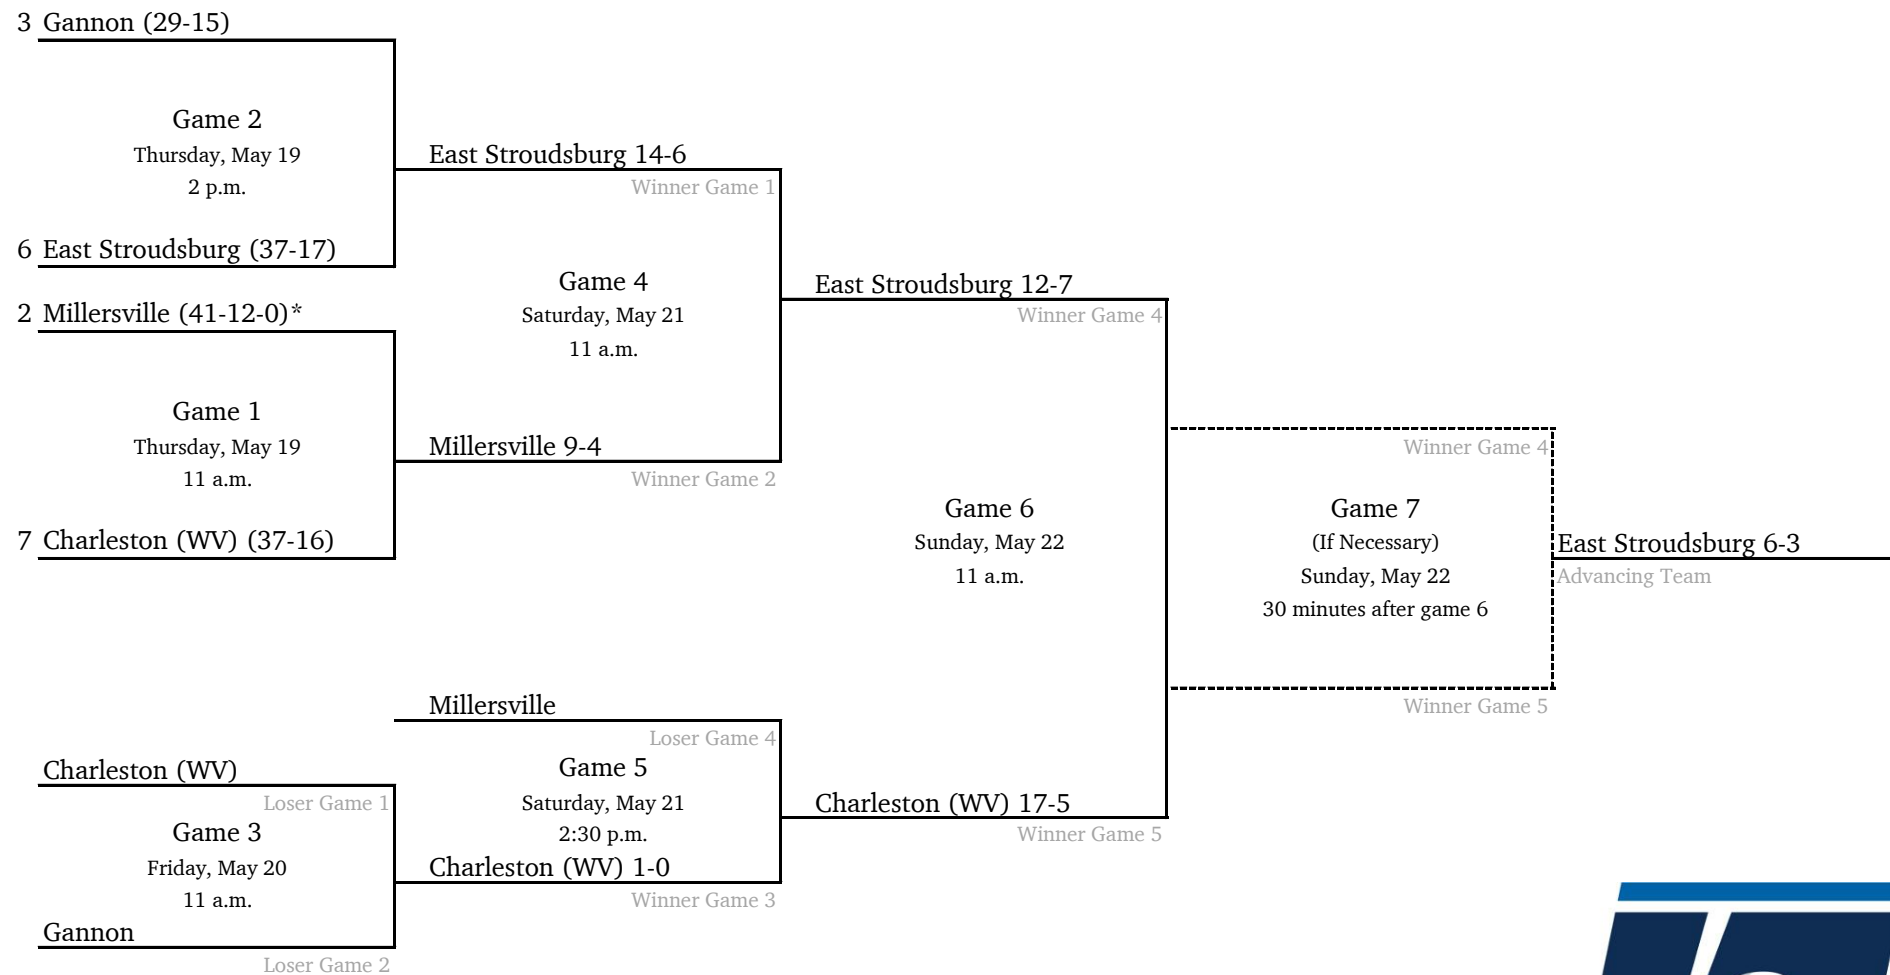

2022 NCAA Division II Baseball Championship

Atlantic Regional #1 - West Chester University

All times are Eastern.
Information subject to change.

2022 NCAA Division II Baseball Championship

Atlantic Regional #2 - Millersville University

*Denotes host institution
All times are Eastern.

2022 NCAA Division II Baseball Championship

Central Regional #1 - University of Central Missouri

*Denotes host institution
All times are Eastern.

2022 NCAA Division II Baseball Championship