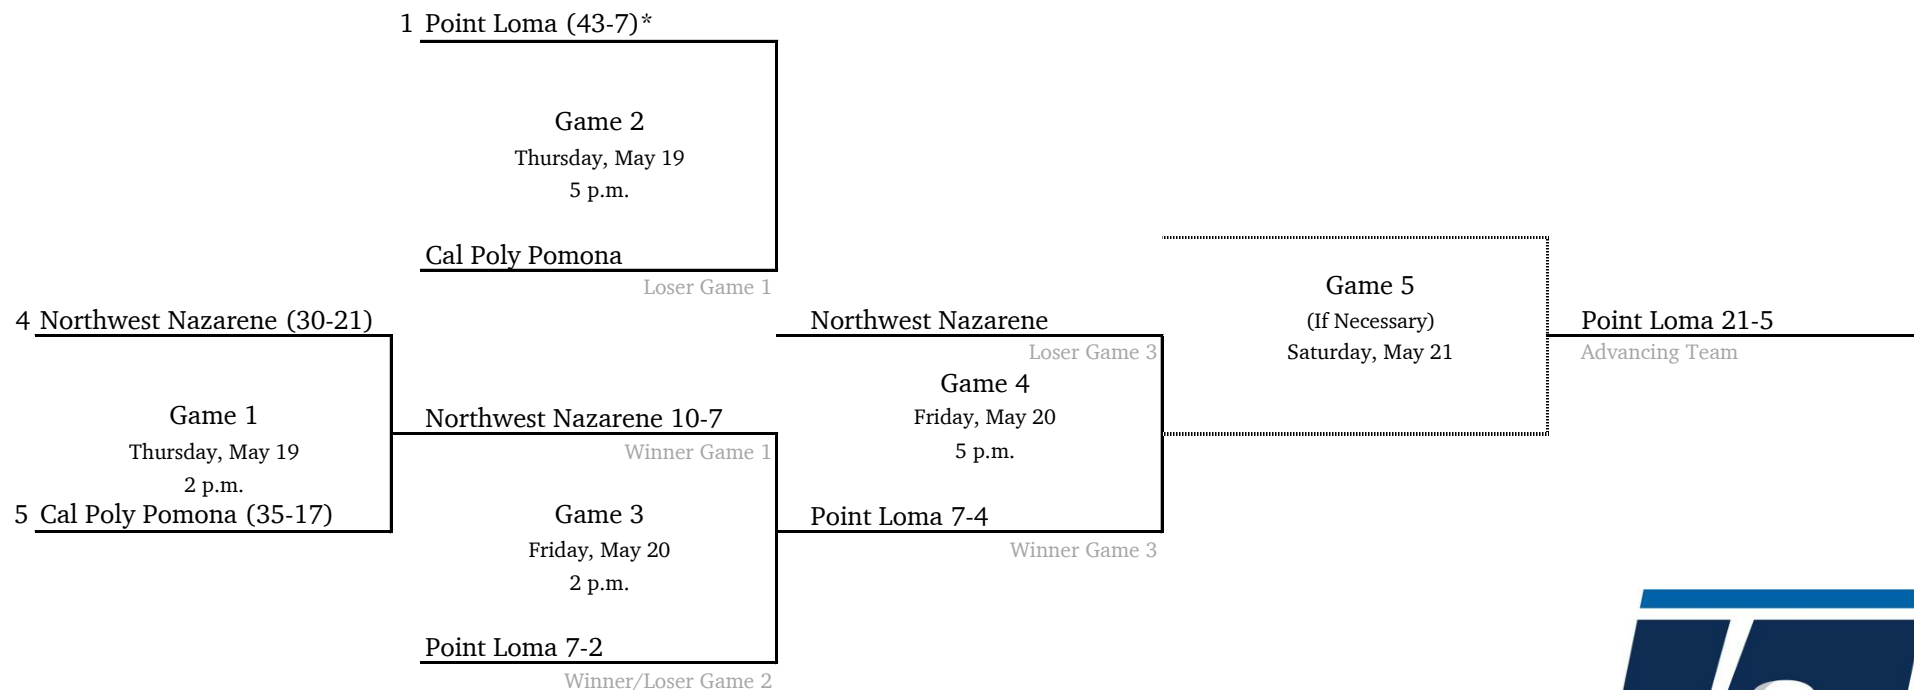

South Central Regional #2 - Colorado Mesa University

**Game times revised.*
All times are Eastern.
Information subject to change.

2022 NCAA Division II Baseball Championship

West Regional #1 - Point Loma Nazarene University