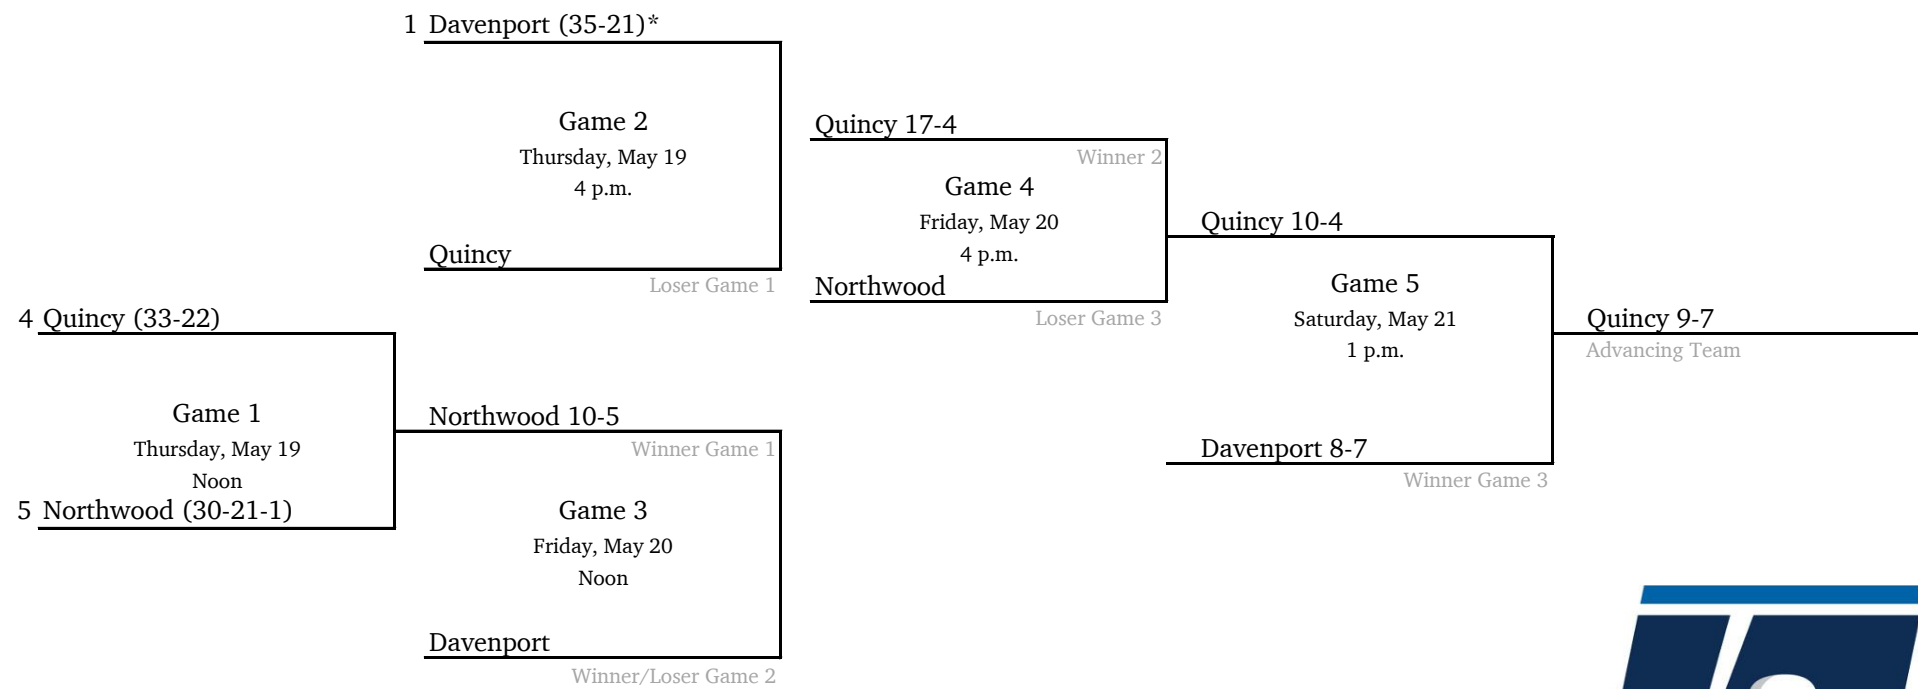

East Regional #2 - Molloy College

*Denotes host institution
All times are Eastern.

2022 NCAA Division II Baseball Championship

Midwest Regional #1 - Davenport University

All times are Eastern.
Information subject to change.