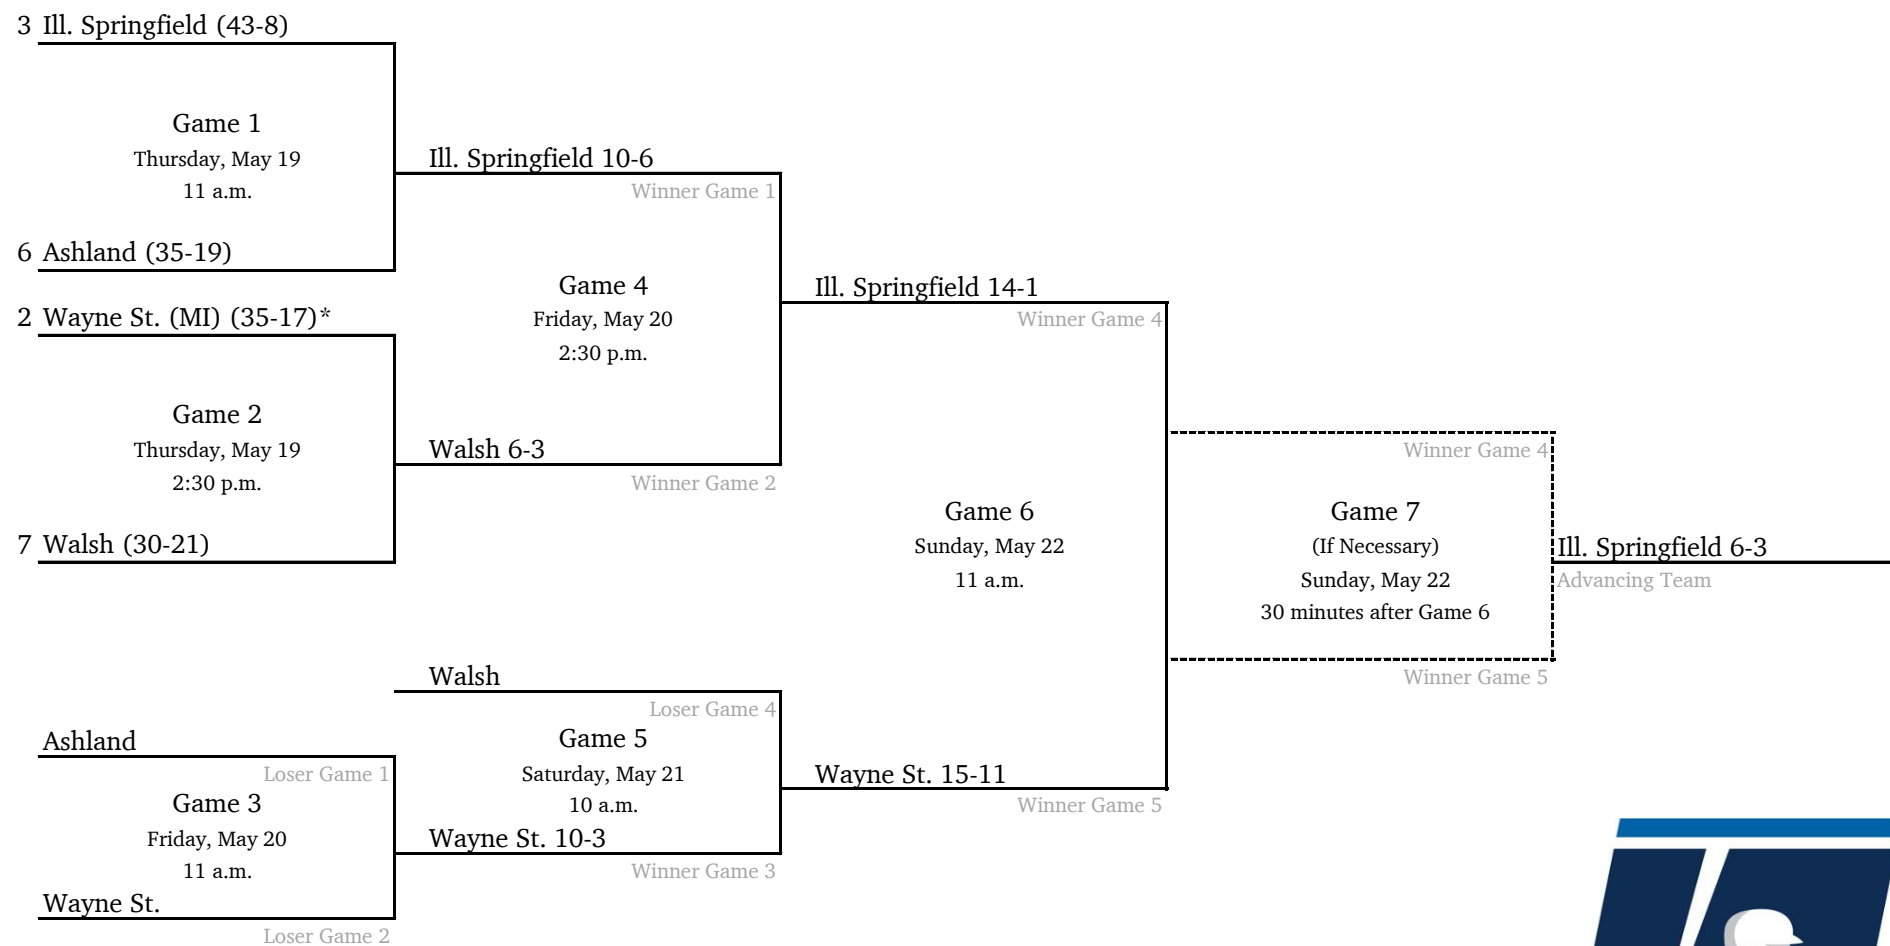

2022 NCAA Division II Baseball Championship

Midwest Regional #2 - Wayne State University (MI)

*Denotes host institution
All times are Eastern.