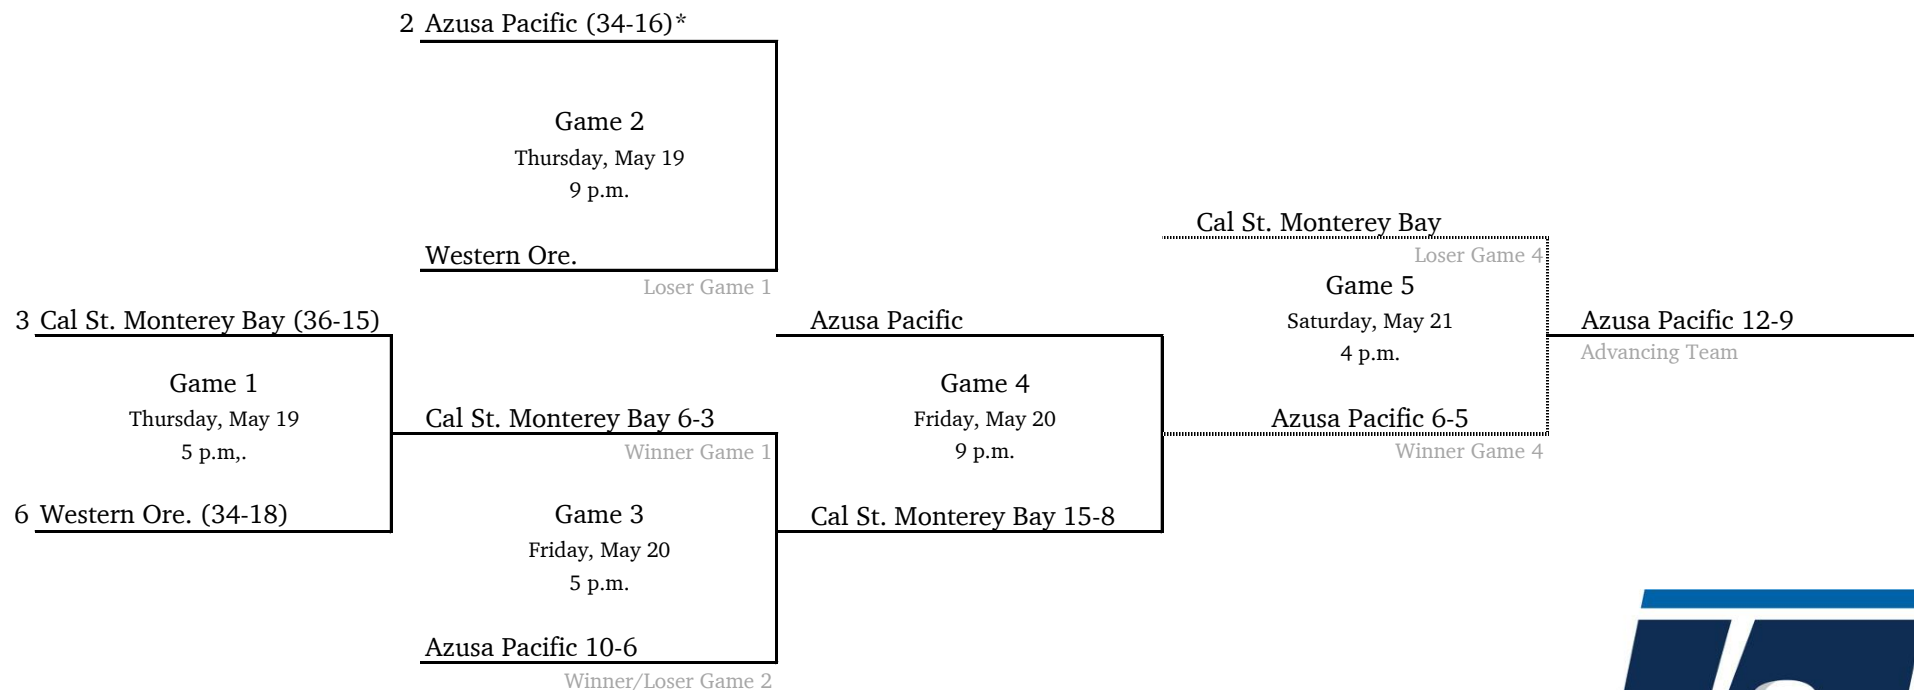

South Central Regional #2 - Colorado Mesa University

**Game times revised.*
All times are Eastern.
Information subject to change.

2022 NCAA Division II Baseball Championship

West Regional #1 - Point Loma Nazarene University

All times are Eastern.
Information subject to change.

© 2022 National Collegiate Athletic Association. No commercial use without the NCAA's written permission.

2022 NCAA Division II Baseball Championship

West Regional #2 - Azusa Pacific University

**Game times revised.*
 All times are Eastern.
 Information subject to change.