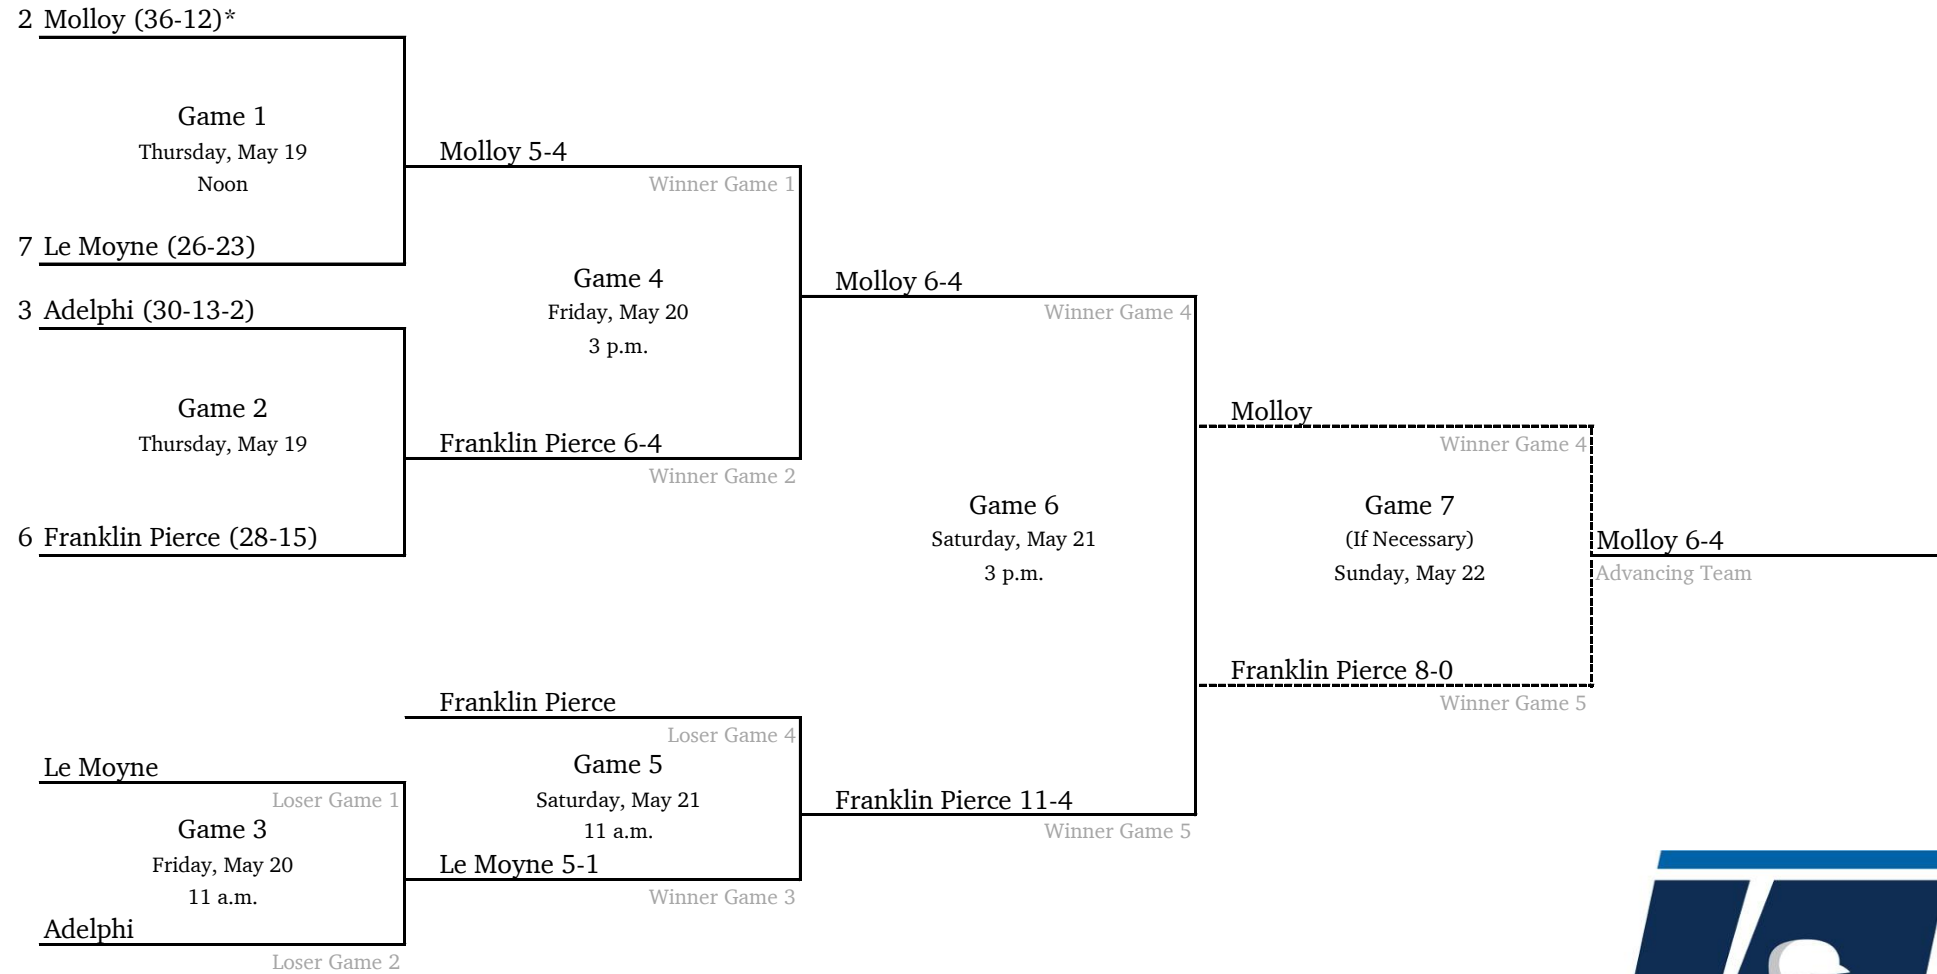

East Regional #2 - Molloy College

*Denotes host institution
All times are Eastern.

2022 NCAA Division II Baseball Championship

Midwest Regional #1 - Davenport University

All times are Eastern.
Information subject to change.