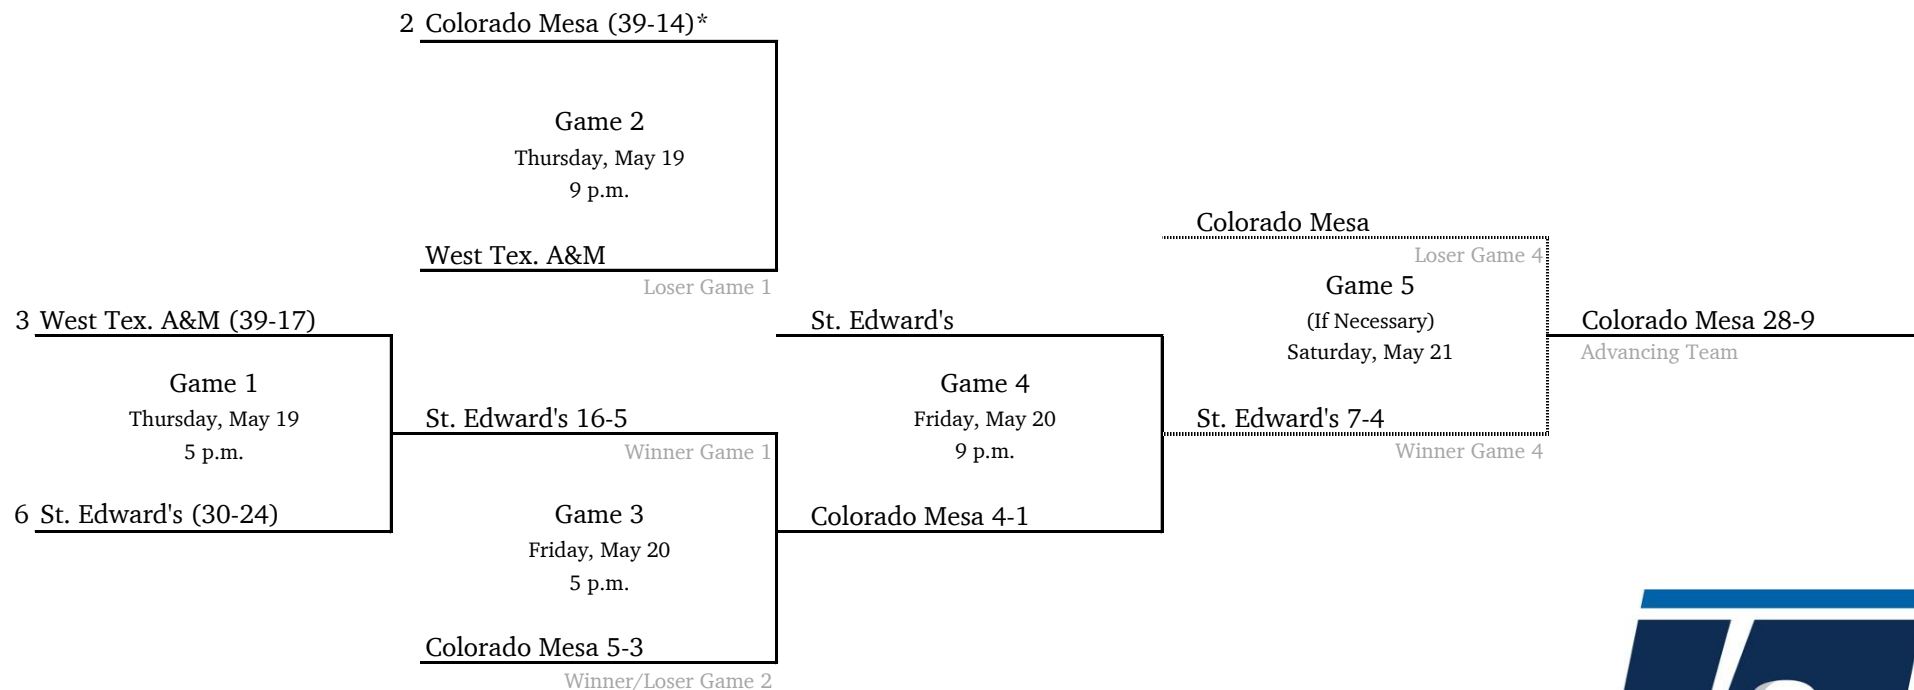

2022 NCAA Division II Baseball Championship

Southeast Regional #1 - North Greenville University

All times are Eastern.
Information subject to change.

2022 NCAA Division II Baseball Championship

Southeast Regional #2 - Wingate University

*Denotes host institution
All times are Eastern.

2022 NCAA Division II Baseball Championship

South Central Regional #1 - Angelo State University

All times are Eastern.
Information subject to change.

2022 NCAA Division II Baseball Championship

South Central Regional #2 - Colorado Mesa University

**Game times revised.*
All times are Eastern.
Information subject to change.

2022 NCAA Division II Baseball Championship

West Regional #1 - Point Loma Nazarene University