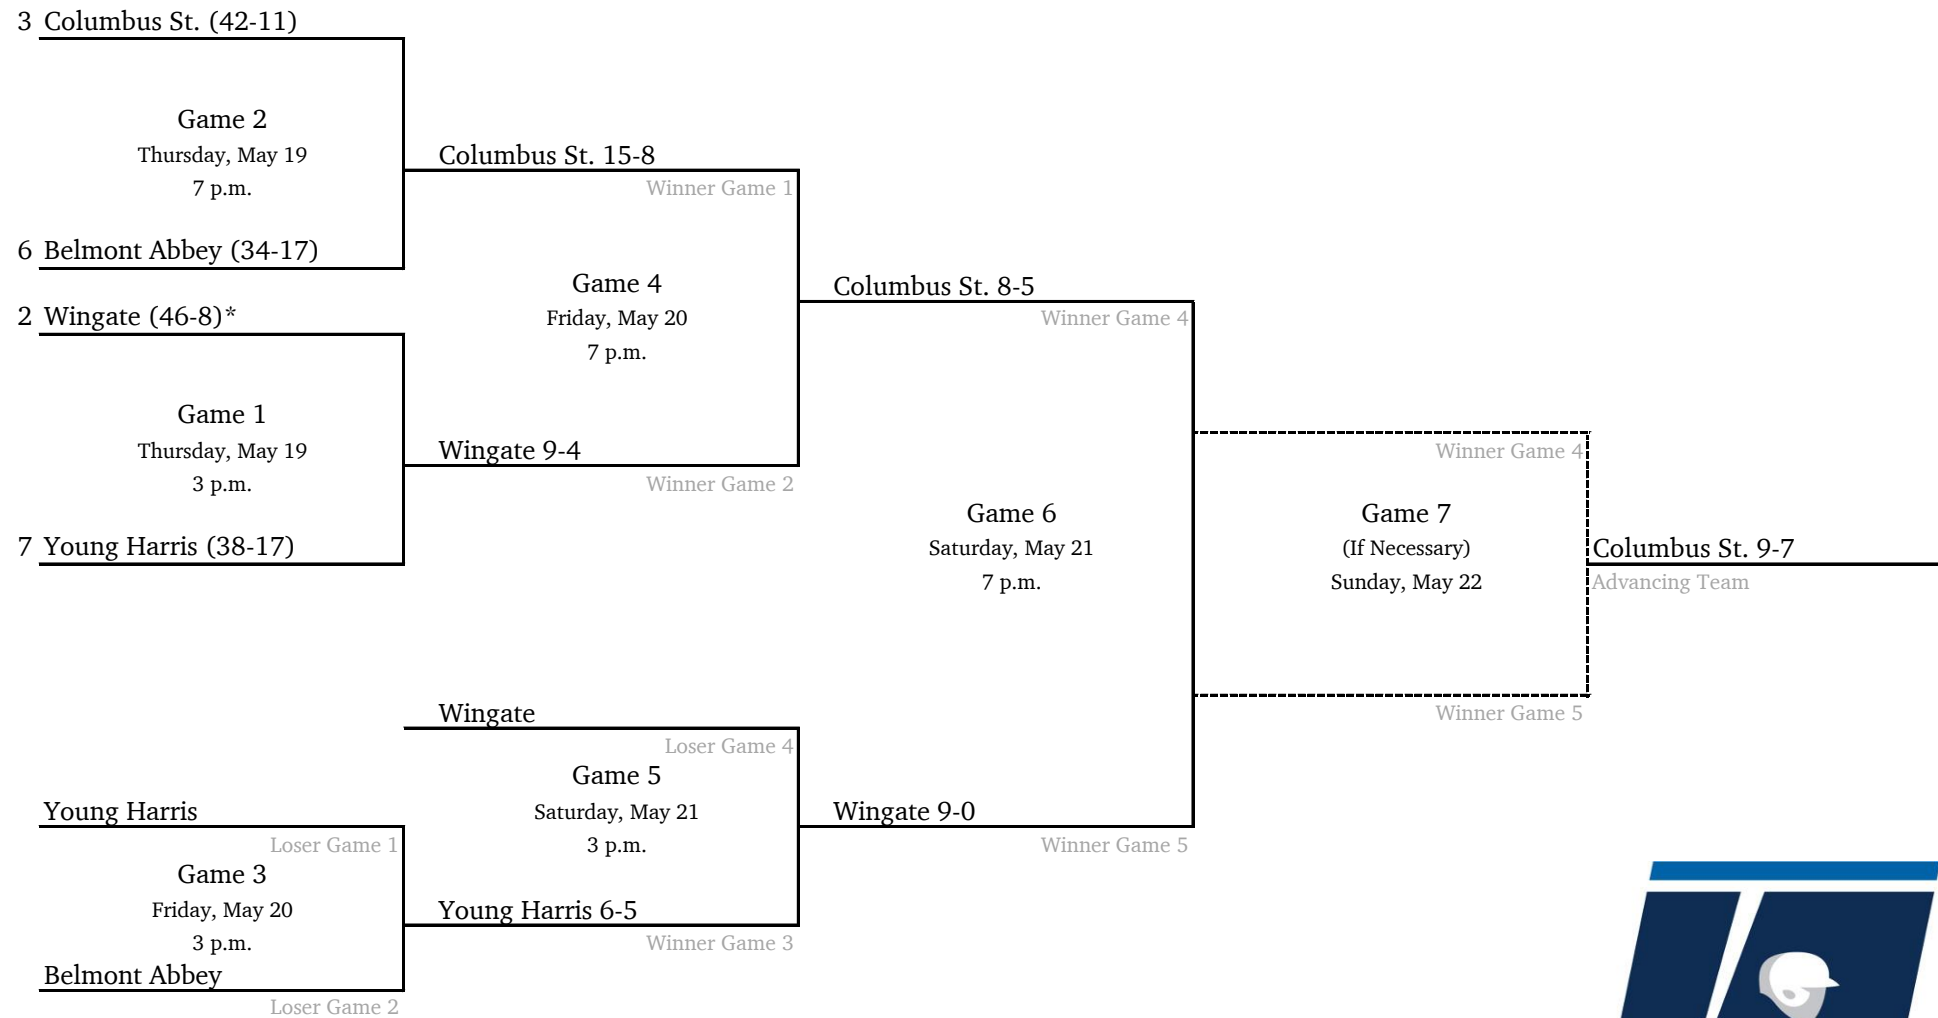

2022 NCAA Division II Baseball Championship

Southeast Regional #1 - North Greenville University

All times are Eastern.
Information subject to change.

2022 NCAA Division II Baseball Championship

Southeast Regional #2 - Wingate University