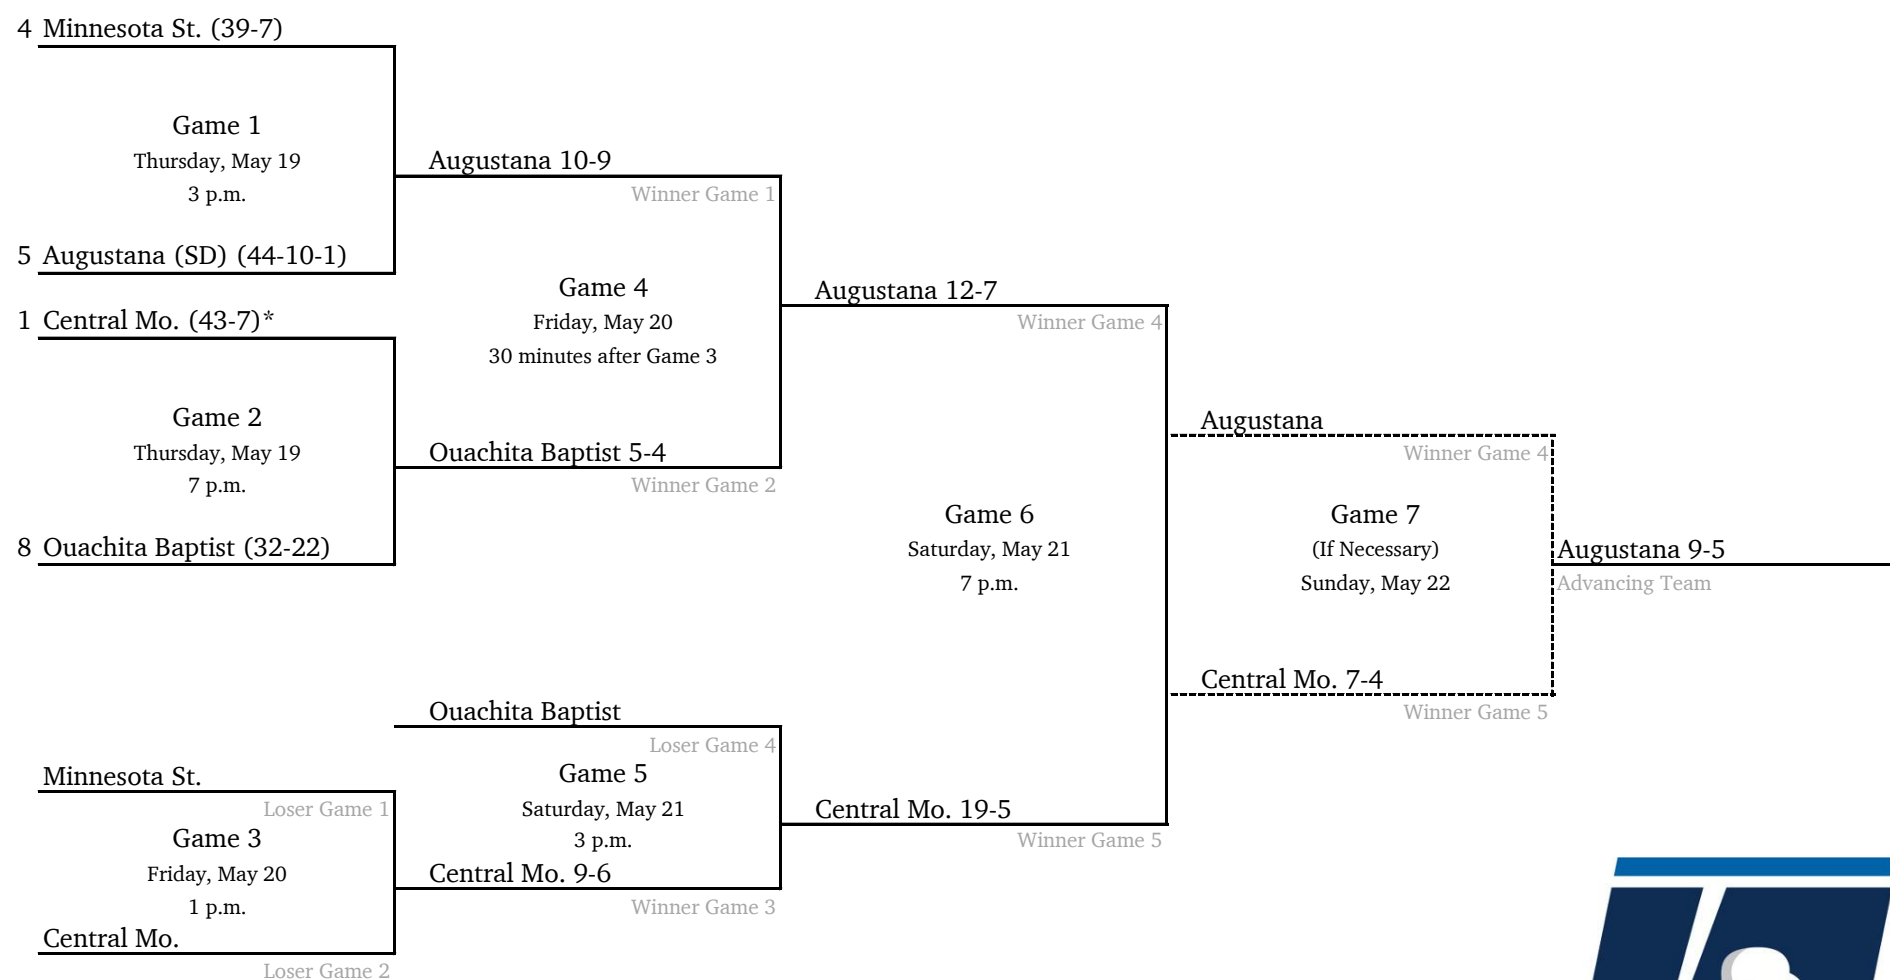

2022 NCAA Division II Baseball Championship

Atlantic Regional #1 - West Chester University

All times are Eastern.
Information subject to change.

2022 NCAA Division II Baseball Championship

Atlantic Regional #2 - Millersville University

*Denotes host institution
All times are Eastern.

2022 NCAA Division II Baseball Championship

Central Regional #1 - University of Central Missouri

*Denotes host institution
All times are Eastern.

2022 NCAA Division II Baseball Championship