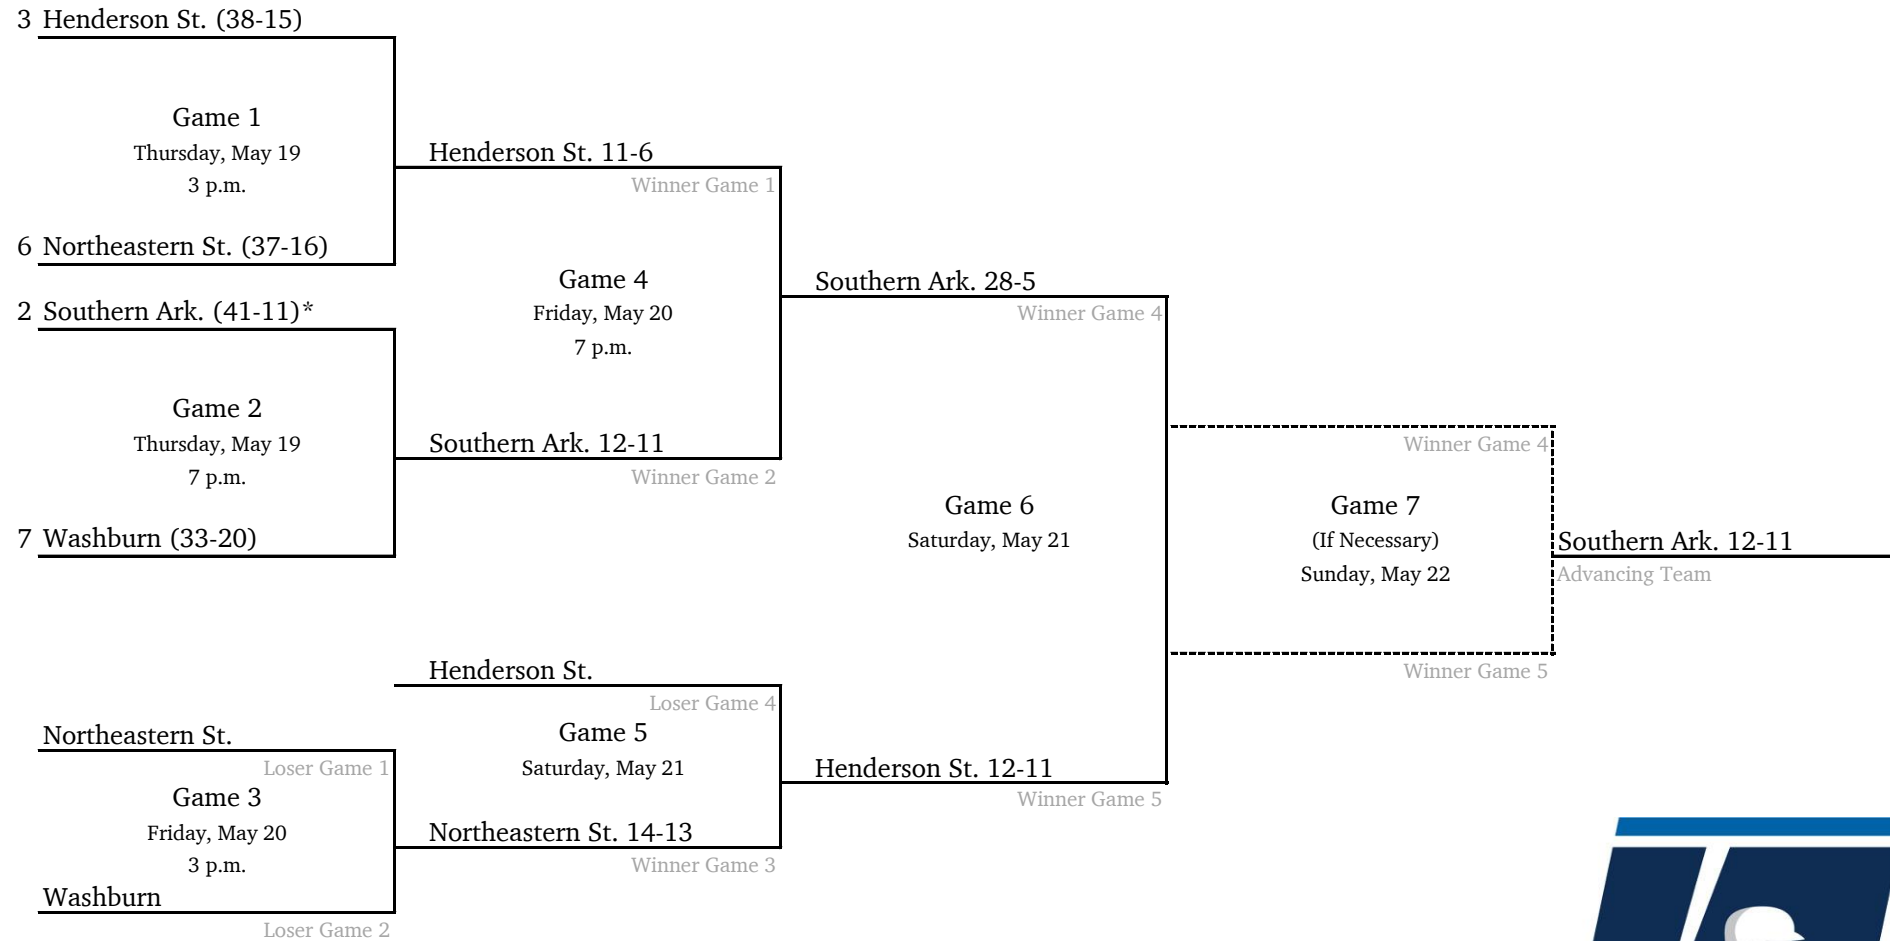

*Denotes host institution
All times are Eastern.

2022 NCAA Division II Baseball Championship

Central Regional #1 - University of Central Missouri

*Denotes host institution
All times are Eastern.

2022 NCAA Division II Baseball Championship

Central Regional #2 - Southern Arkansas University

**Game times revised.*
 *Denotes host institution
 All times are Eastern.

2022 NCAA Division II Baseball Championship

East Regional #1 - Wilmington University (DE)