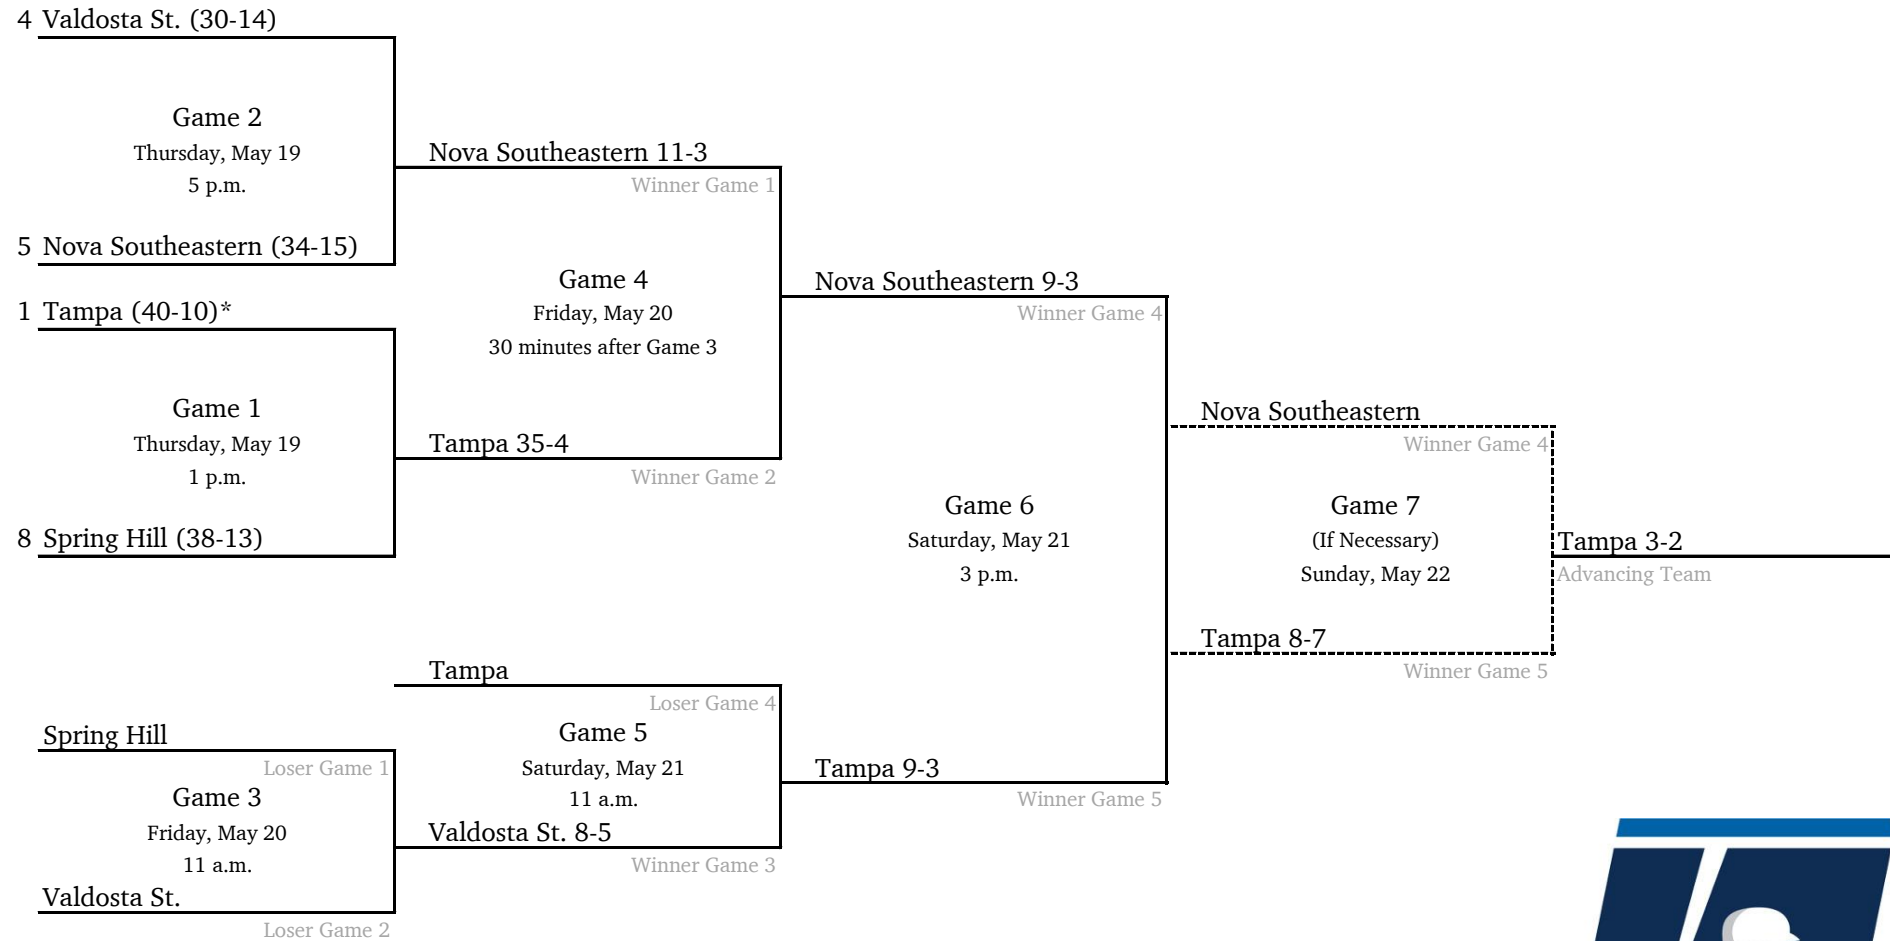

2022 NCAA Division II Baseball Championship

Midwest Regional #2 - Wayne State University (MI)

*Denotes host institution
All times are Eastern.

2022 NCAA Division II Baseball Championship

South Regional #1 - University of Tampa

**Game times revised.*
 *Denotes host institution
 All times are Eastern.

2022 NCAA Division II Baseball Championship

South Regional #2 - Saint Leo University

*Denotes host institution
All times are Eastern.