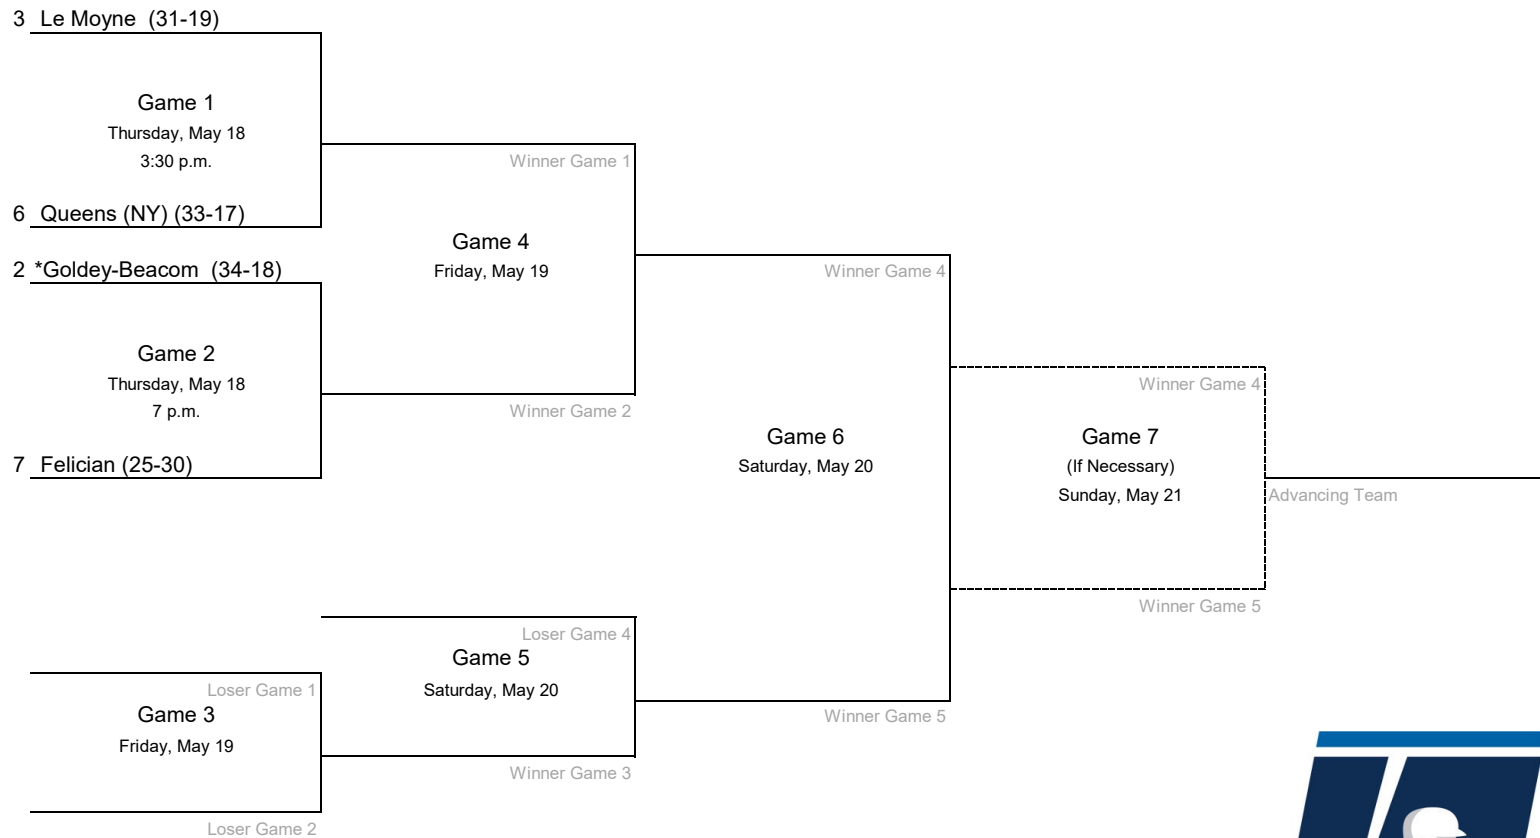

East Regional #2 - Goldey-Beacom College

*Denotes host institution
All times are Eastern.

2023 NCAA Division II Baseball Championship

Midwest Regional #1 - Quincy University

All times are Eastern.
Information subject to change.