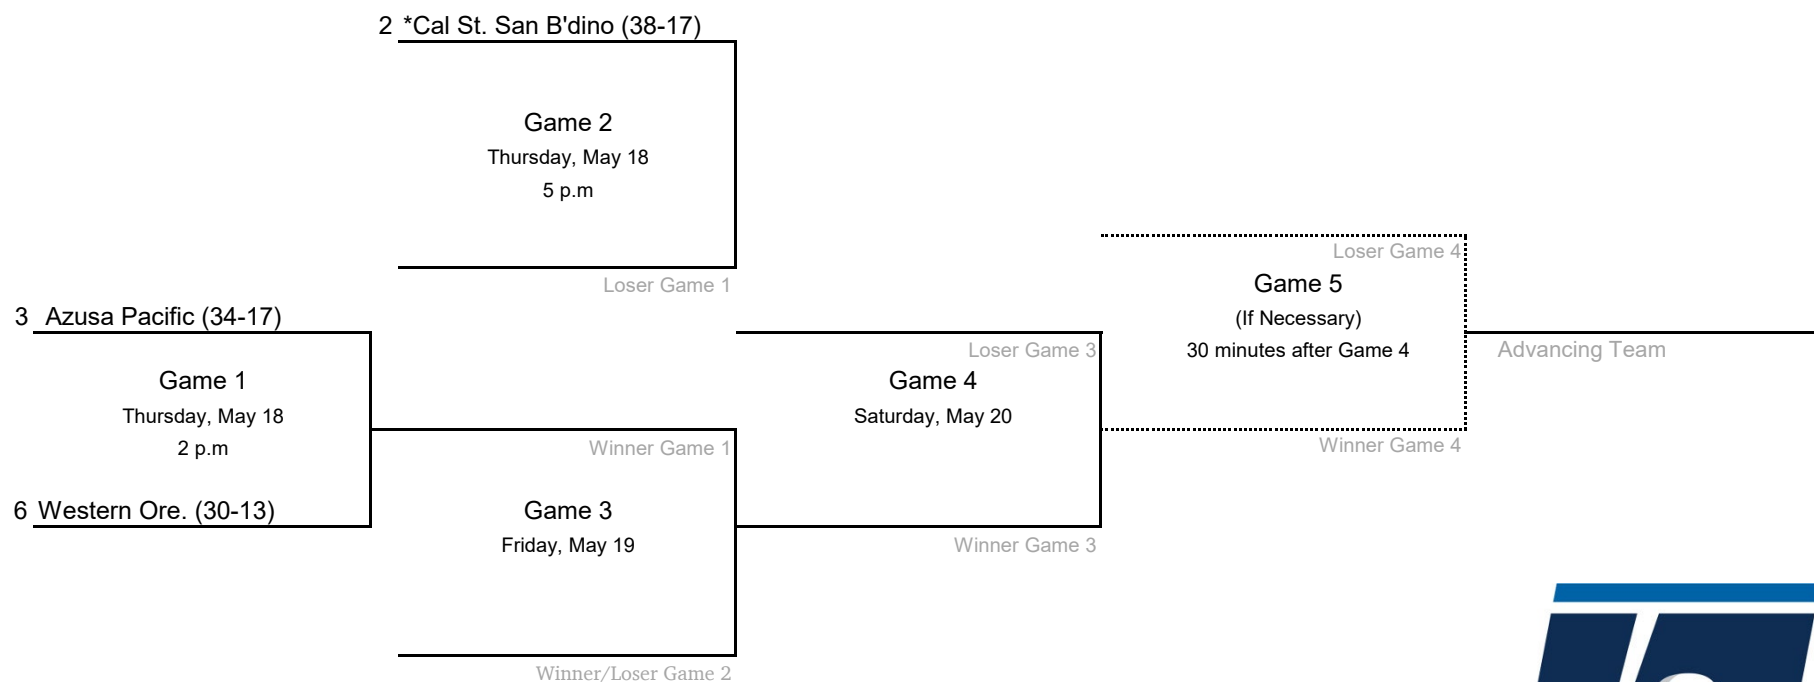

2023 NCAA Division II Baseball Championship

West Regional #2 - California State University, San Bernardino

All times are Eastern.
Information subject to change.