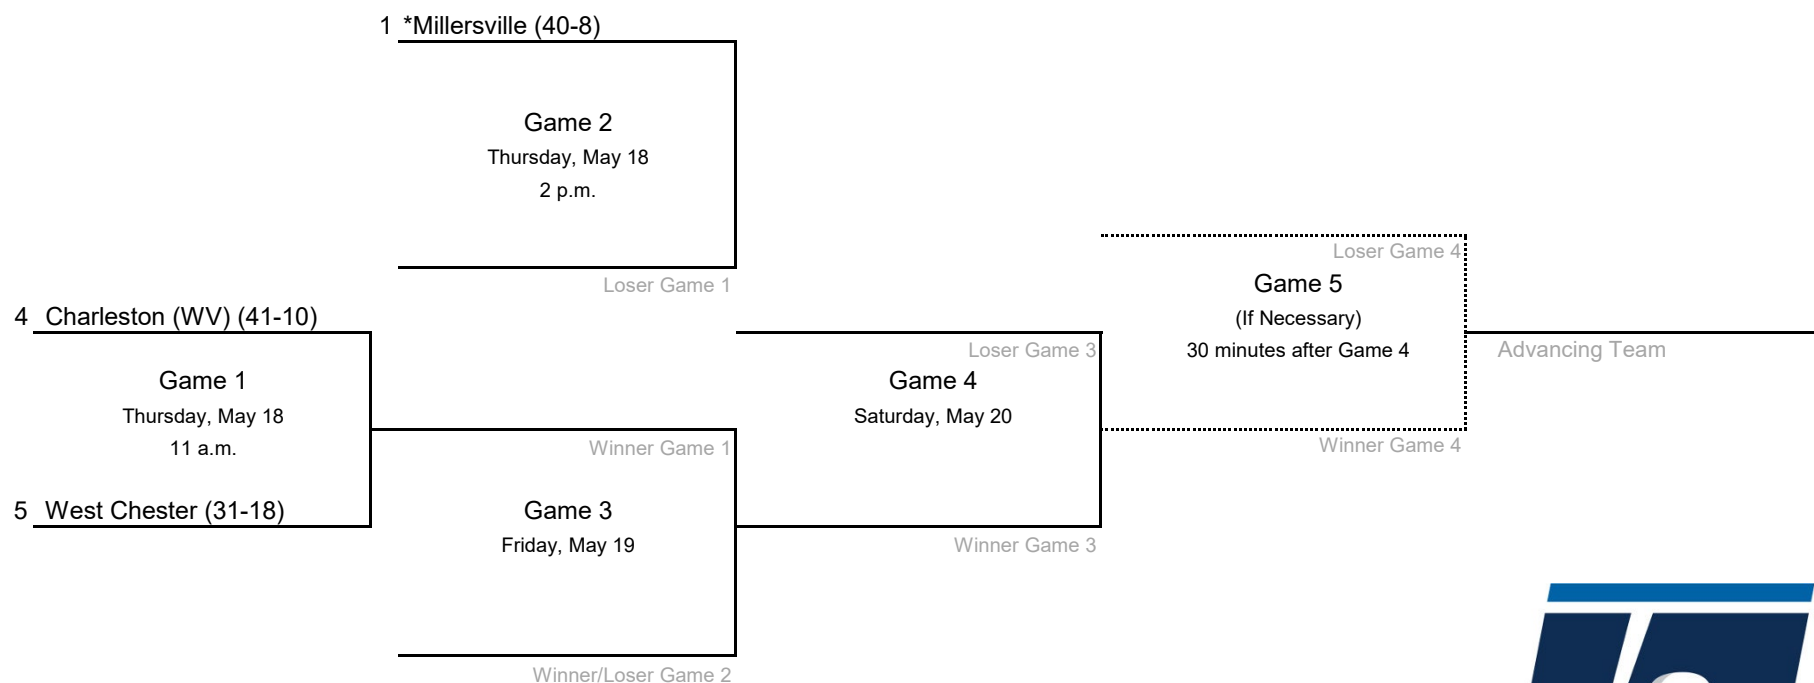

2023 NCAA Division II Baseball Championship

Atlantic Regional #1- Millersville University of Pennsylvania

All times are Eastern.
Information subject to change.

2023 NCAA Division II Baseball Championship

Atlantic Regional #2- Seton Hill University

*Denotes host institution
All times are Eastern.

2023 NCAA Division II Baseball Championship

Central Regional #1 - University of Central Missouri

*Denotes host institution
All times are Eastern.

2023 NCAA Division II Baseball Championship

Central Regional #2 - Missouri Southern State University

*Denotes host institution
All times are Eastern.

2023 NCAA Division II Baseball Championship

East Regional #1 - Southern New Hampshire University

2023 NCAA Division II Baseball Championship

Midwest Regional #2 - University of Illinois at Springfield

*Denotes host institution
All times are Eastern.

2023 NCAA Division II Baseball Championship

South Regional #1 - University of Tampa