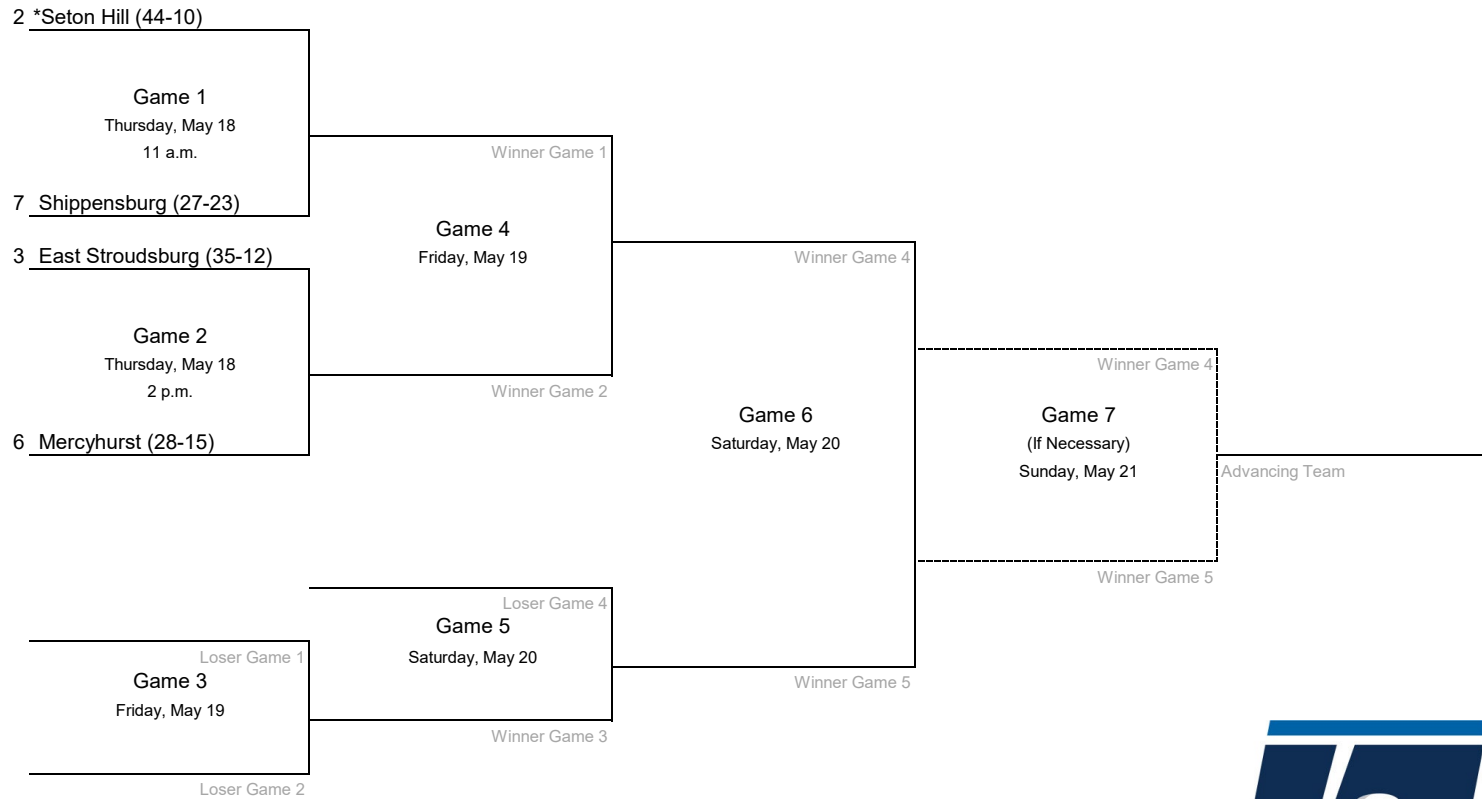

2023 NCAA Division II Baseball Championship

Atlantic Regional #1- Millersville University of Pennsylvania

All times are Eastern.
Information subject to change.

2023 NCAA Division II Baseball Championship

Atlantic Regional #2- Seton Hill University

*Denotes host institution
All times are Eastern.

2023 NCAA Division II Baseball Championship

Central Regional #1 - University of Central Missouri

*Denotes host institution
All times are Eastern.

2023 NCAA Division II Baseball Championship

Central Regional #2 - Missouri Southern State University

*Denotes host institution
All times are Eastern.

2023 NCAA Division II Baseball Championship

East Regional #1 - Southern New Hampshire University

2023 NCAA Division II Baseball Championship

Midwest Regional #2 - University of Illinois at Springfield

*Denotes host institution
All times are Eastern.

2023 NCAA Division II Baseball Championship

South Regional #1 - University of Tampa