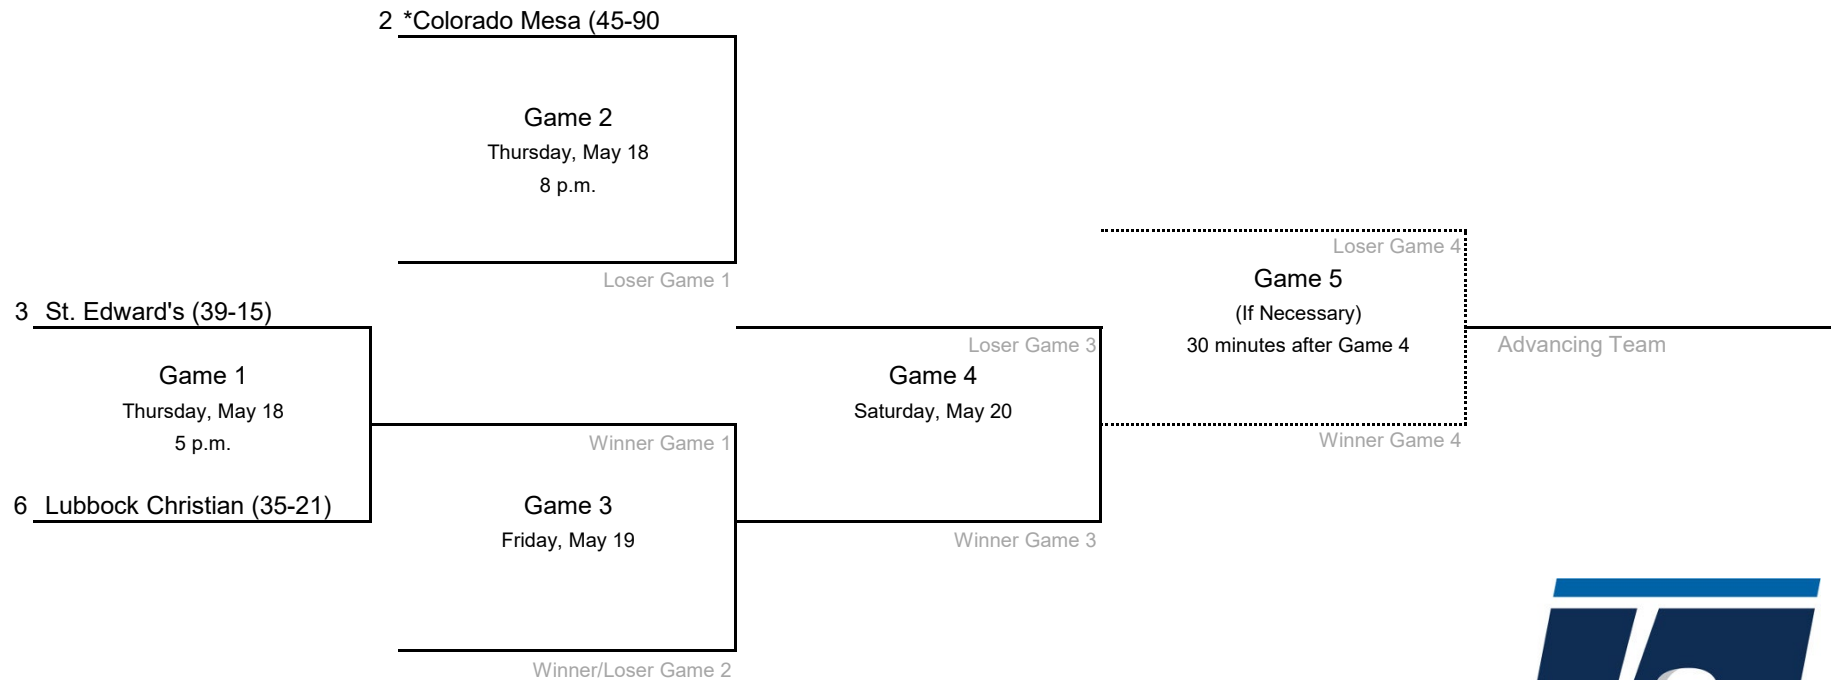

Southeast Regional #1 - North Greenville University

All times are Eastern.
Information subject to change.

2023 NCAA Division II Baseball Championship

Southeast Regional #2 - Newberry University

*Denotes host institution
All times are Eastern.

2023 NCAA Division II Baseball Championship

South Central Regional #1 - Angelo State University

All times are Eastern.
Information subject to change.

2023 NCAA Division II Baseball Championship

South Central Regional #2 - Colorado Mesa University

All times are Eastern.
Information subject to change.

2023 NCAA Division II Baseball Championship

West Regional #1 - California State University, Monterey Bay

Revised times

All times are Eastern.

Information subject to change.