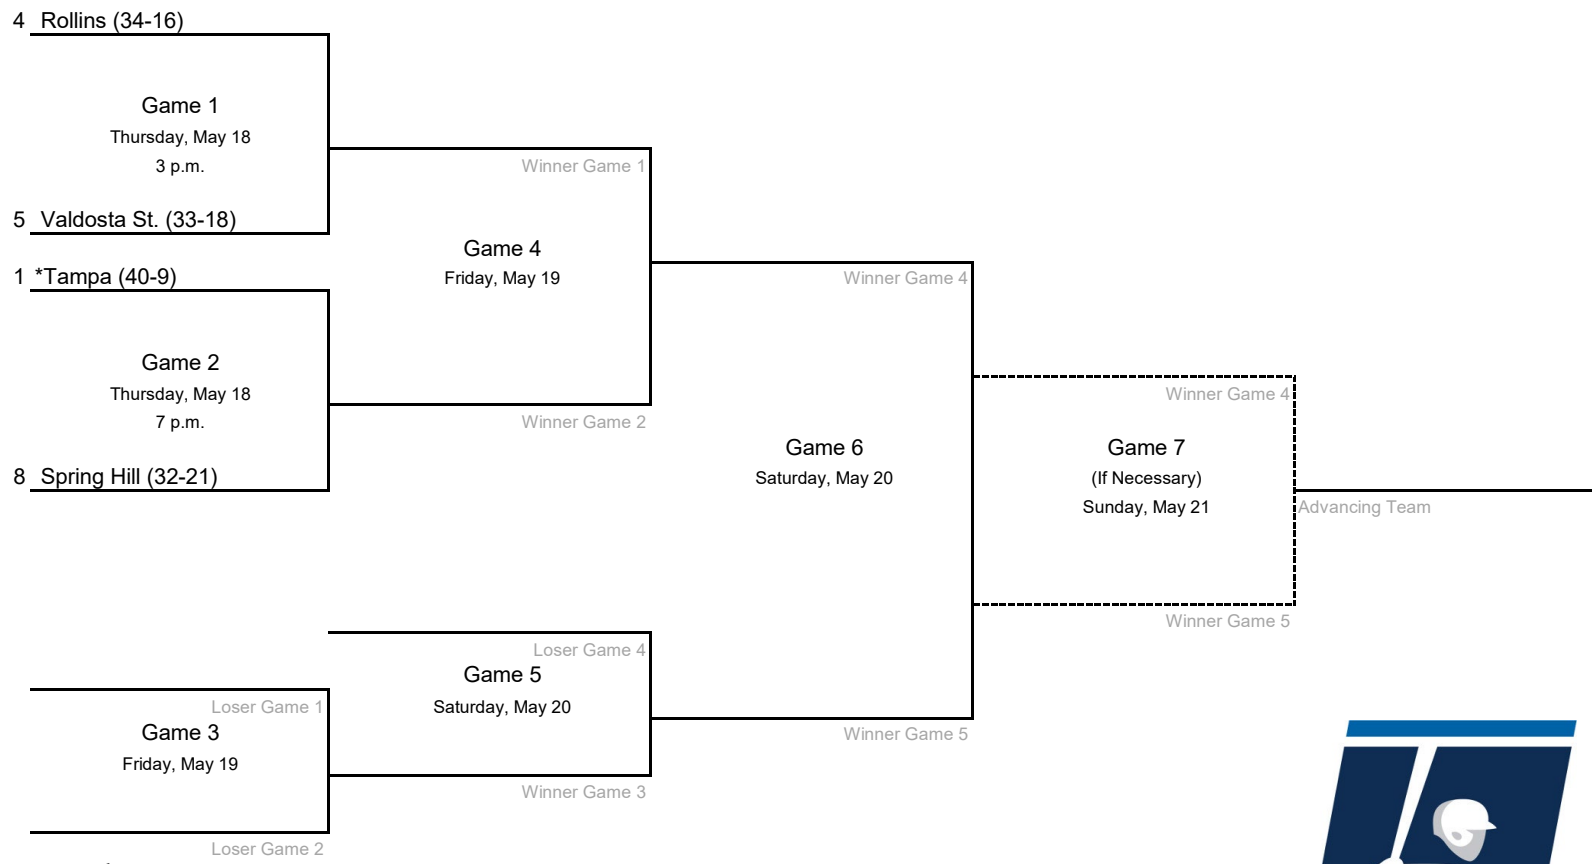

2023 NCAA Division II Baseball Championship

Midwest Regional #2 - University of Illinois at Springfield

*Denotes host institution
All times are Eastern.

2023 NCAA Division II Baseball Championship

South Regional #1 - University of Tampa

*Denotes host institution
All times are Eastern.

2023 NCAA Division II Baseball Championship

South Regional #2 - University West Florida

*Denotes host institution
All times are Eastern.

2023 NCAA Division II Baseball Championship