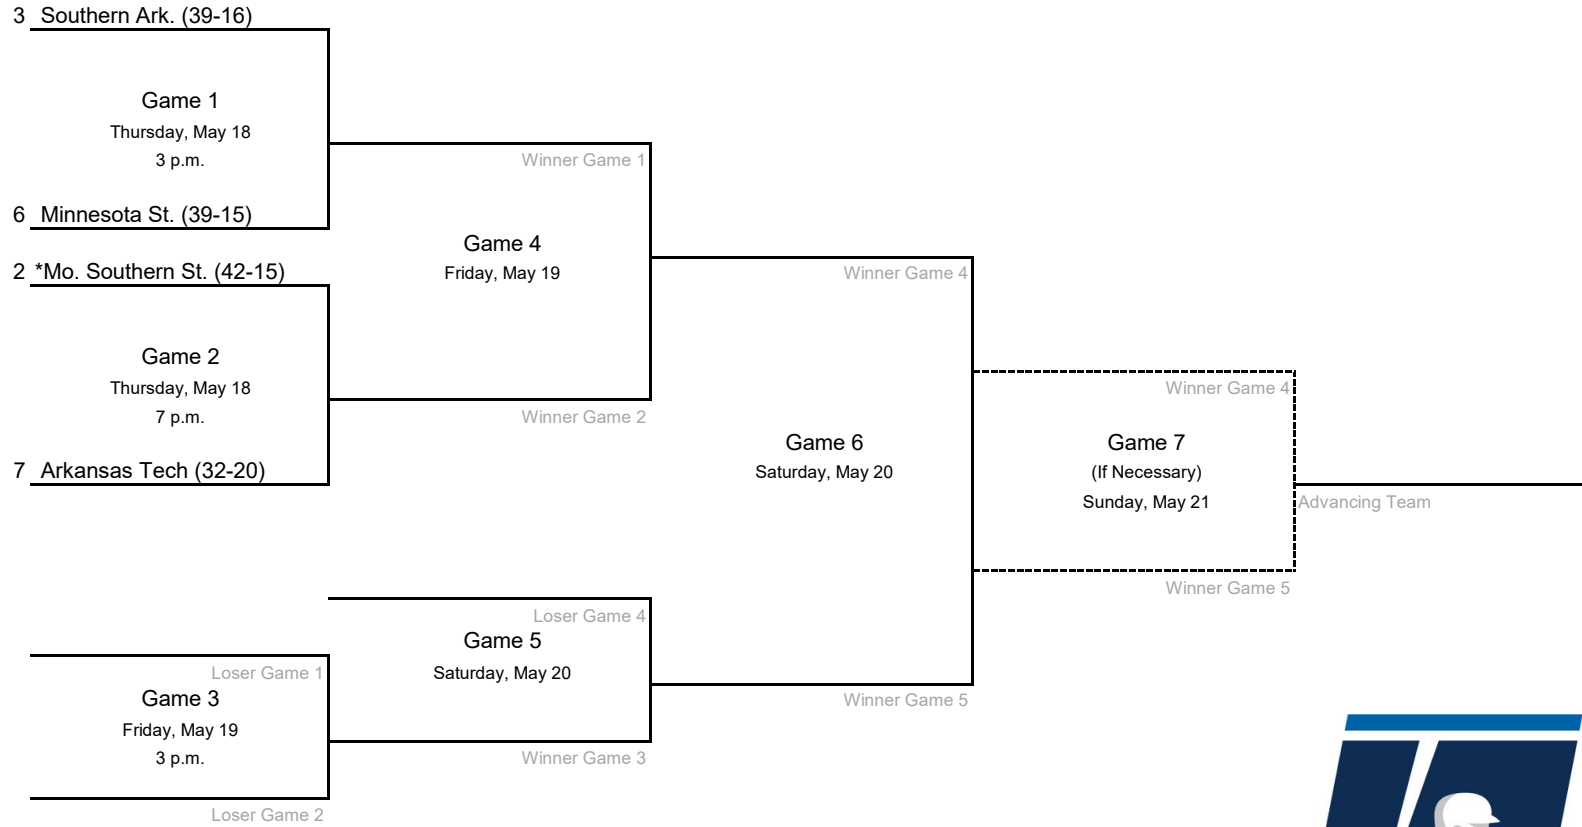

2023 NCAA Division II Baseball Championship

Atlantic Regional #1- Millersville University of Pennsylvania

All times are Eastern.
Information subject to change.

2023 NCAA Division II Baseball Championship

Atlantic Regional #2- Seton Hill University

*Denotes host institution
All times are Eastern.

2023 NCAA Division II Baseball Championship

Central Regional #1 - University of Central Missouri

*Denotes host institution
All times are Eastern.

2023 NCAA Division II Baseball Championship

Central Regional #2 - Missouri Southern State University

*Denotes host institution
All times are Eastern.

2023 NCAA Division II Baseball Championship

East Regional #1 - Southern New Hampshire University