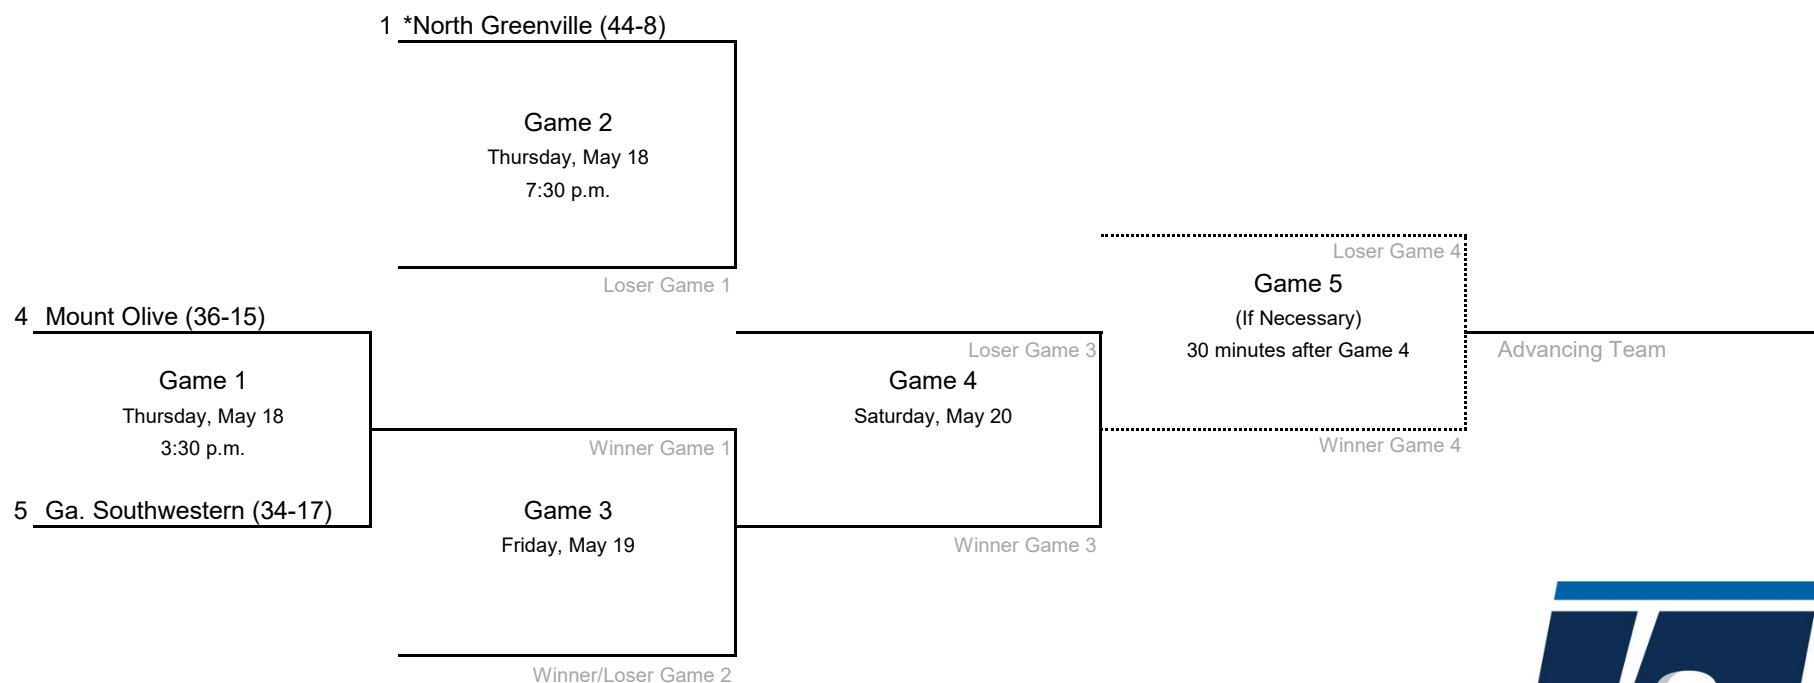

2023 NCAA Division II Baseball Championship

Midwest Regional #2 - University of Illinois at Springfield

*Denotes host institution
All times are Eastern.

2023 NCAA Division II Baseball Championship

South Regional #1 - University of Tampa

*Denotes host institution
All times are Eastern.

2023 NCAA Division II Baseball Championship

South Regional #2 - University West Florida

*Denotes host institution
All times are Eastern.

2023 NCAA Division II Baseball Championship

Southeast Regional #1 - North Greenville University

All times are Eastern.
Information subject to change.

2023 NCAA Division II Baseball Championship

Southeast Regional #2 - Newberry University

*Denotes host institution
All times are Eastern.