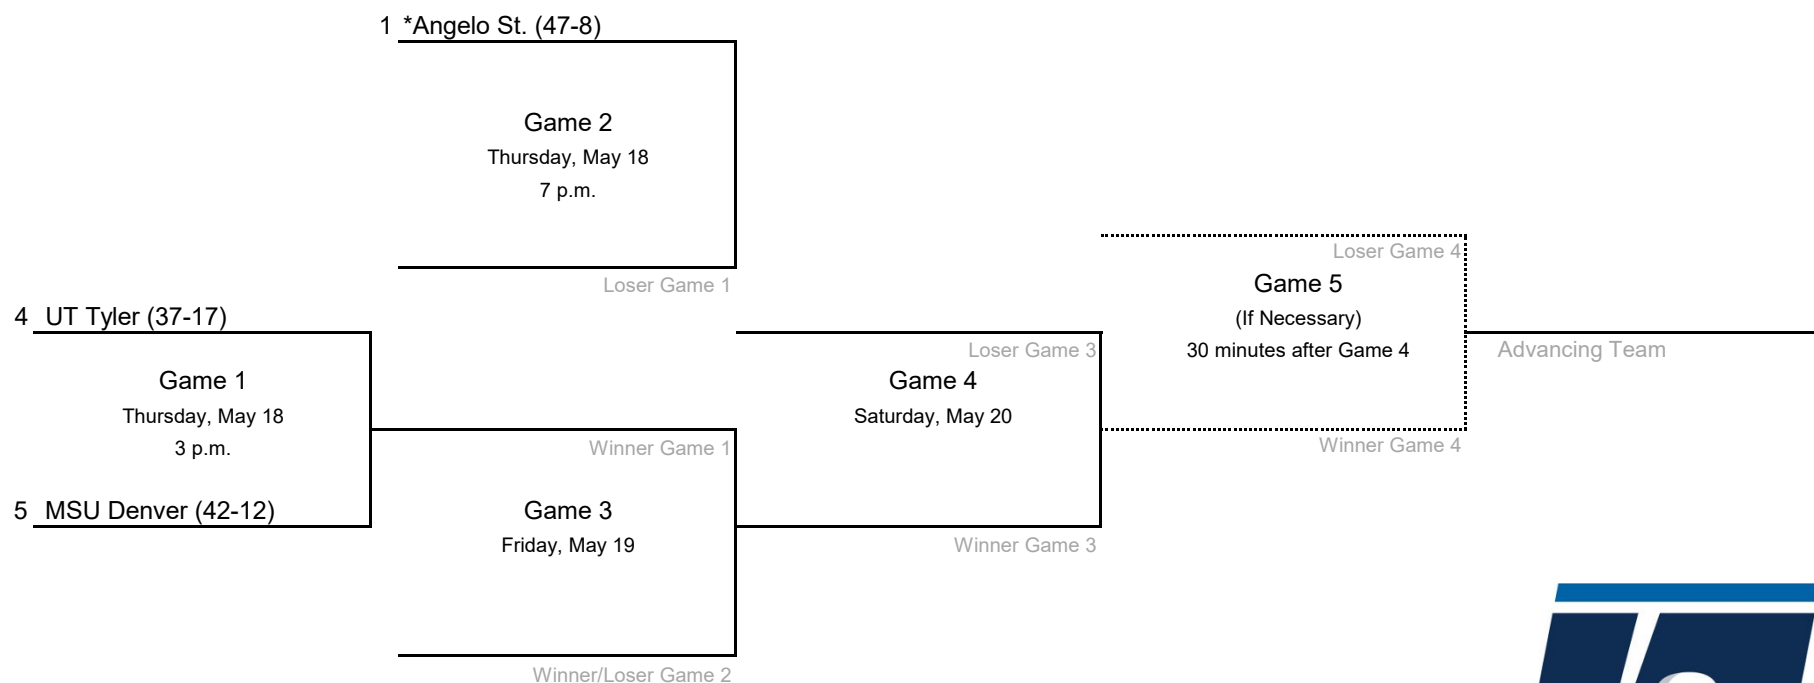

2023 NCAA Division II Baseball Championship

South Central Regional #1 - Angelo State University

All times are Eastern.
Information subject to change.