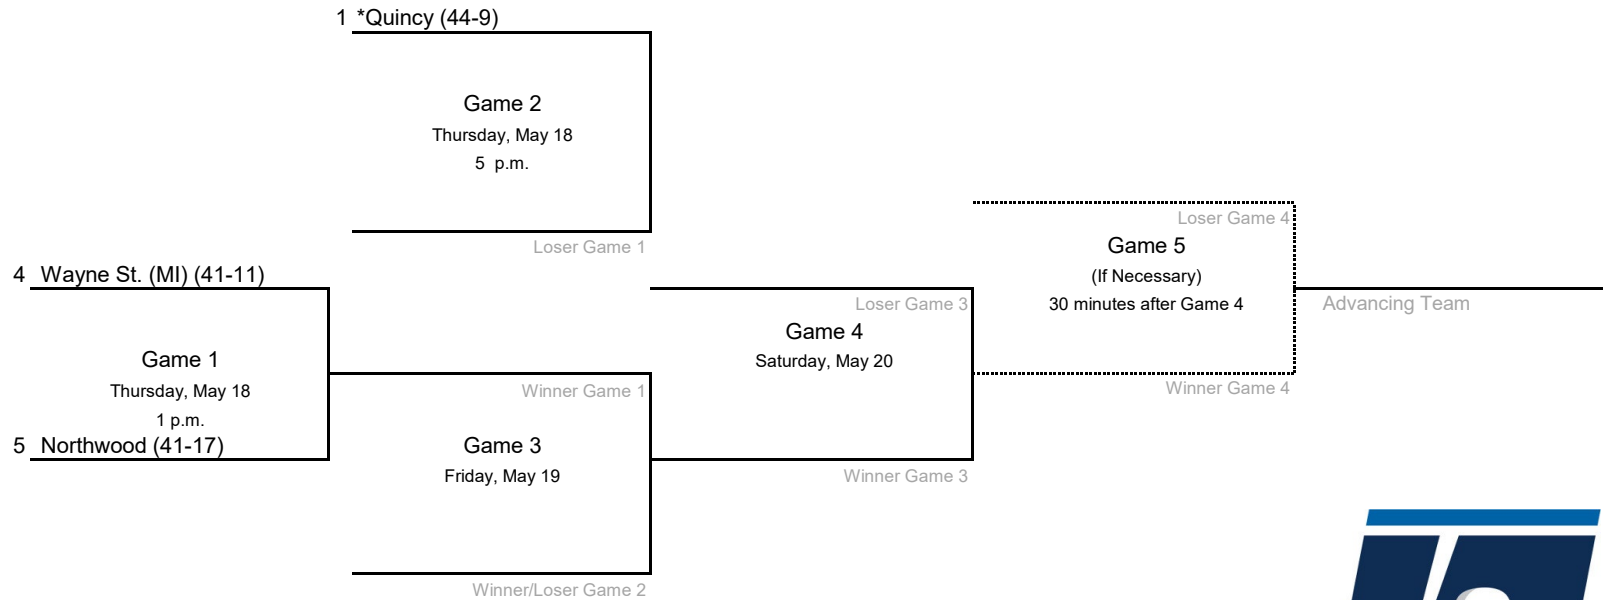

East Regional #2 - Goldey-Beacom College

*Denotes host institution
All times are Eastern.

2023 NCAA Division II Baseball Championship

Midwest Regional #1 - Quincy University

All times are Eastern.
Information subject to change.

2023 NCAA Division II Baseball Championship

Midwest Regional #2 - University of Illinois at Springfield

*Denotes host institution
All times are Eastern.

2023 NCAA Division II Baseball Championship

South Regional #1 - University of Tampa