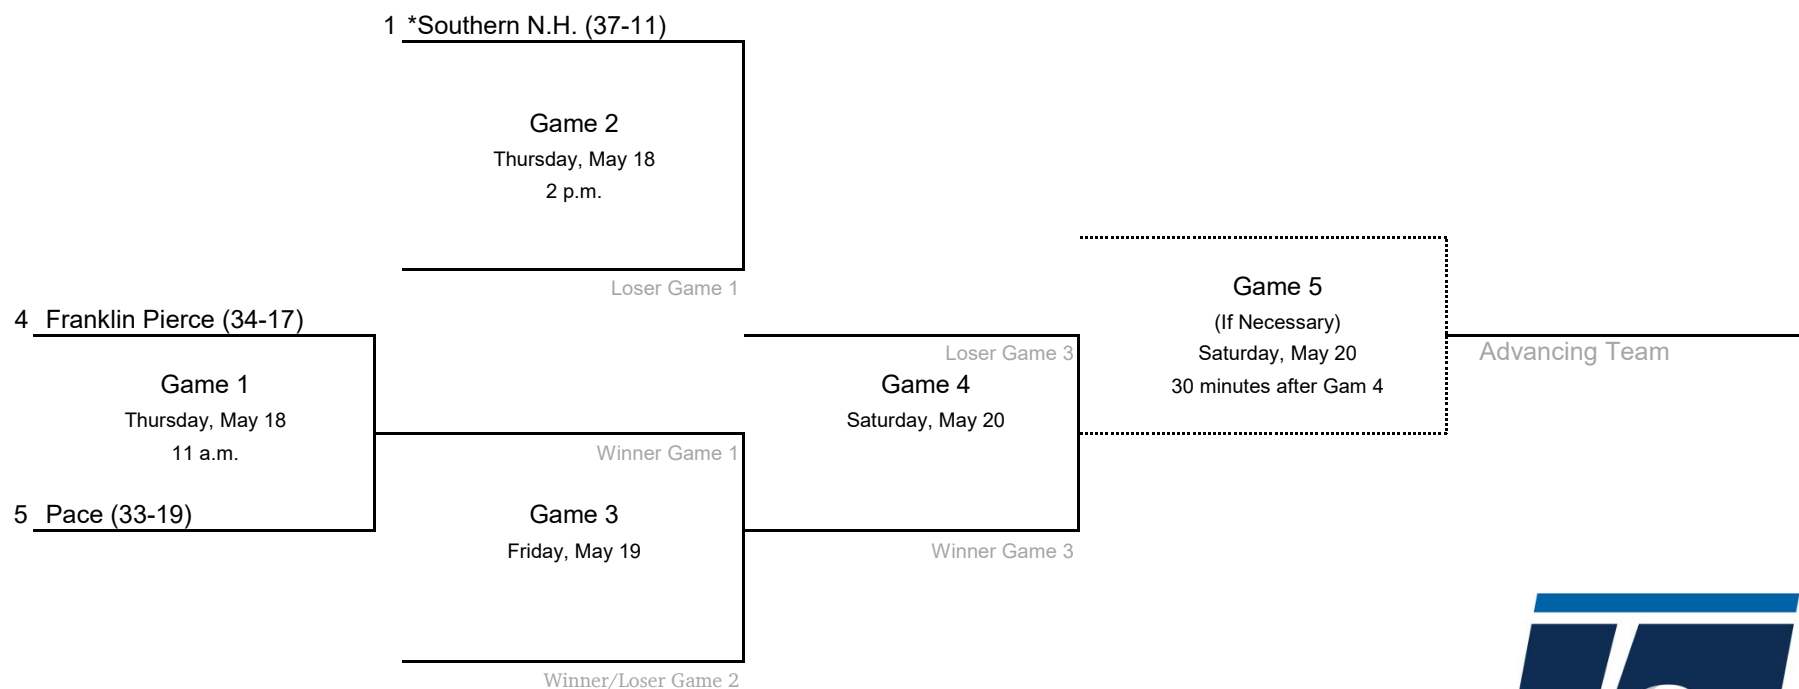

2023 NCAA Division II Baseball Championship

Atlantic Regional #1- Millersville University of Pennsylvania

All times are Eastern.
Information subject to change.

2023 NCAA Division II Baseball Championship

Atlantic Regional #2- Seton Hill University

*Denotes host institution
All times are Eastern.

2023 NCAA Division II Baseball Championship

Central Regional #1 - University of Central Missouri

*Denotes host institution
All times are Eastern.

2023 NCAA Division II Baseball Championship

Central Regional #2 - Missouri Southern State University

*Denotes host institution
All times are Eastern.

2023 NCAA Division II Baseball Championship

East Regional #1 - Southern New Hampshire University