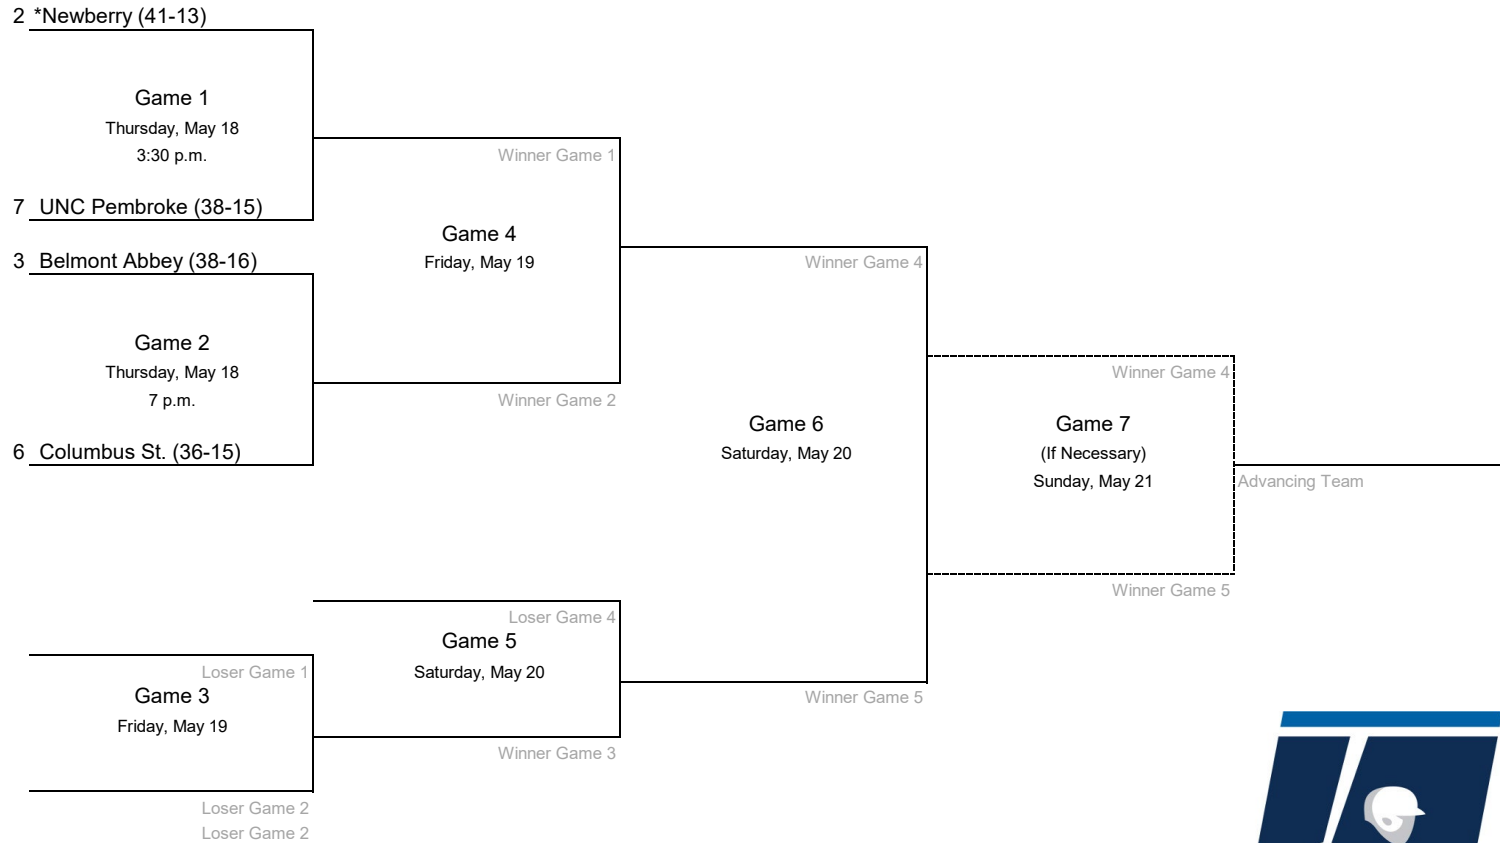

*Denotes host institution
All times are Eastern.

2023 NCAA Division II Baseball Championship

South Regional #2 - University West Florida

*Denotes host institution
All times are Eastern.

2023 NCAA Division II Baseball Championship

Southeast Regional #1 - North Greenville University

All times are Eastern.
Information subject to change.

2023 NCAA Division II Baseball Championship

Southeast Regional #2 - Newberry University

*Denotes host institution
All times are Eastern.