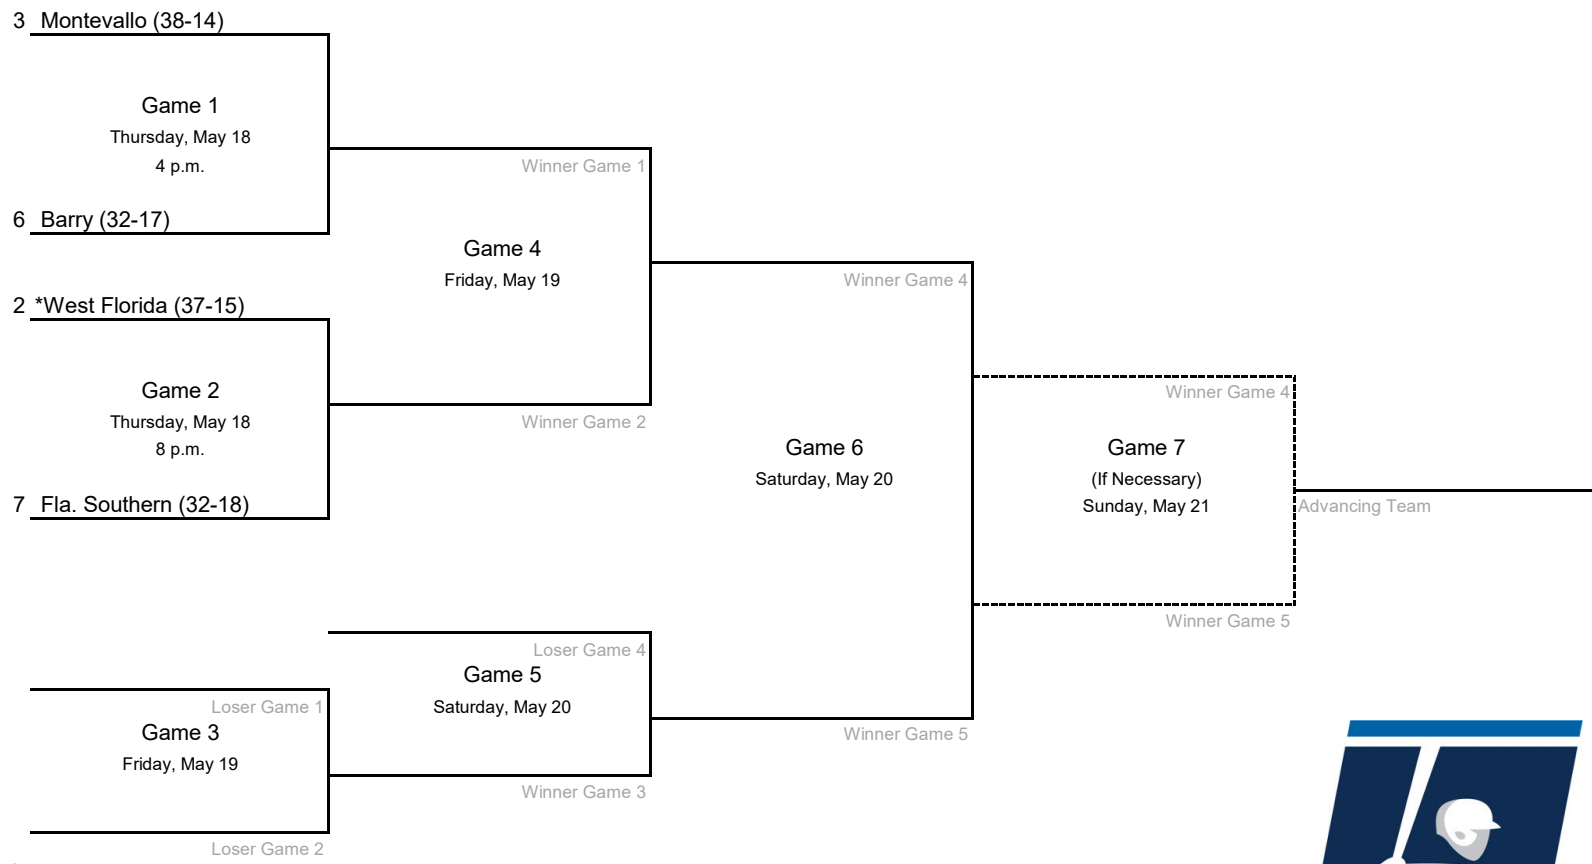

East Regional #2 - Goldey-Beacom College

*Denotes host institution
All times are Eastern.

2023 NCAA Division II Baseball Championship

Midwest Regional #1 - Quincy University

All times are Eastern.
Information subject to change.

2023 NCAA Division II Baseball Championship

Midwest Regional #2 - University of Illinois at Springfield

*Denotes host institution
All times are Eastern.

2023 NCAA Division II Baseball Championship

South Regional #1 - University of Tampa

*Denotes host institution
All times are Eastern.

2023 NCAA Division II Baseball Championship

South Regional #2 - University West Florida

*Denotes host institution
All times are Eastern.

2023 NCAA Division II Baseball Championship