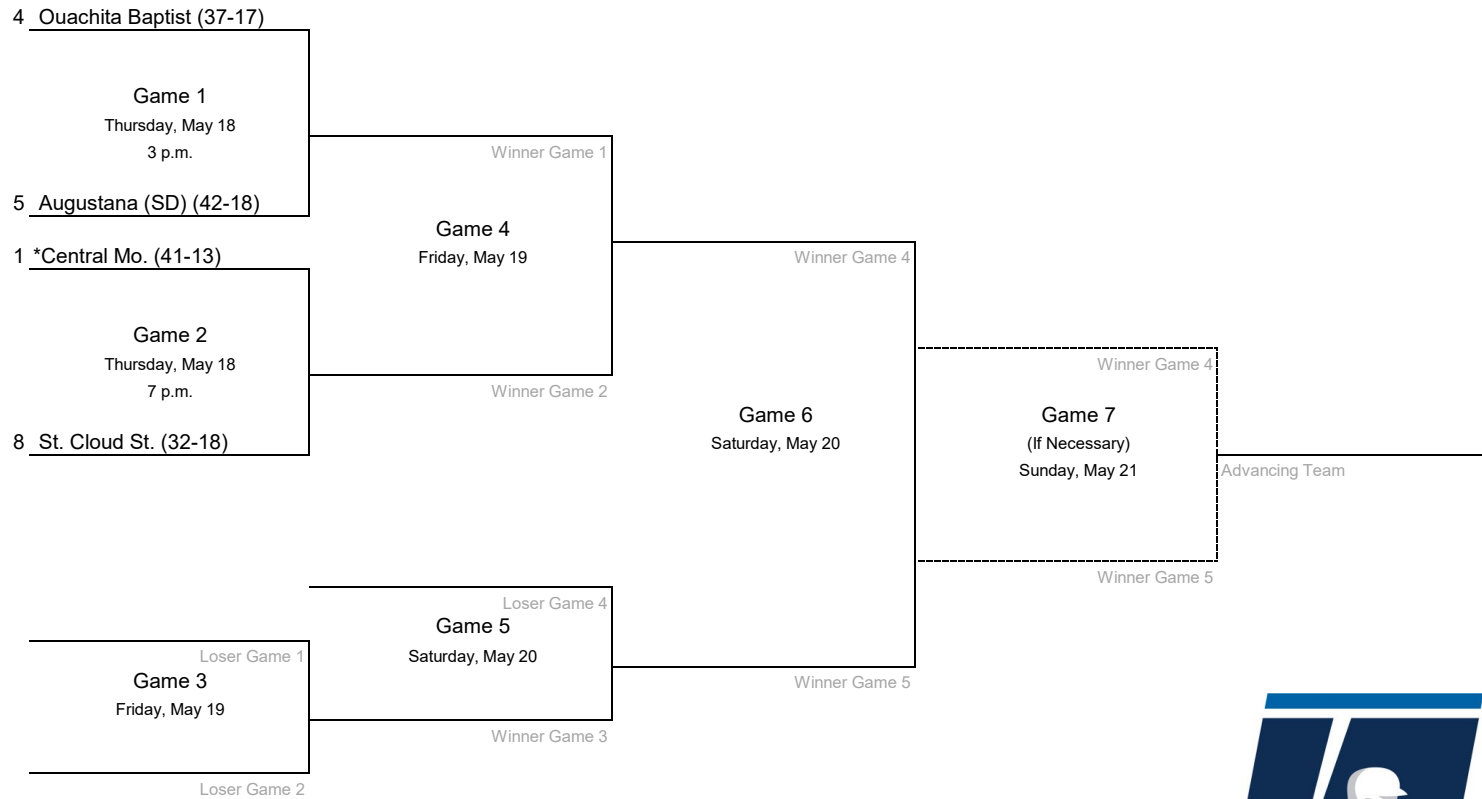

2023 NCAA Division II Baseball Championship

Atlantic Regional #1- Millersville University of Pennsylvania

All times are Eastern.
Information subject to change.

2023 NCAA Division II Baseball Championship

Atlantic Regional #2- Seton Hill University

*Denotes host institution
All times are Eastern.

2023 NCAA Division II Baseball Championship

Central Regional #1 - University of Central Missouri

*Denotes host institution
All times are Eastern.

2023 NCAA Division II Baseball Championship

Central Regional #2 - Missouri Southern State University

*Denotes host institution
All times are Eastern.

2023 NCAA Division II Baseball Championship

East Regional #1 - Southern New Hampshire University