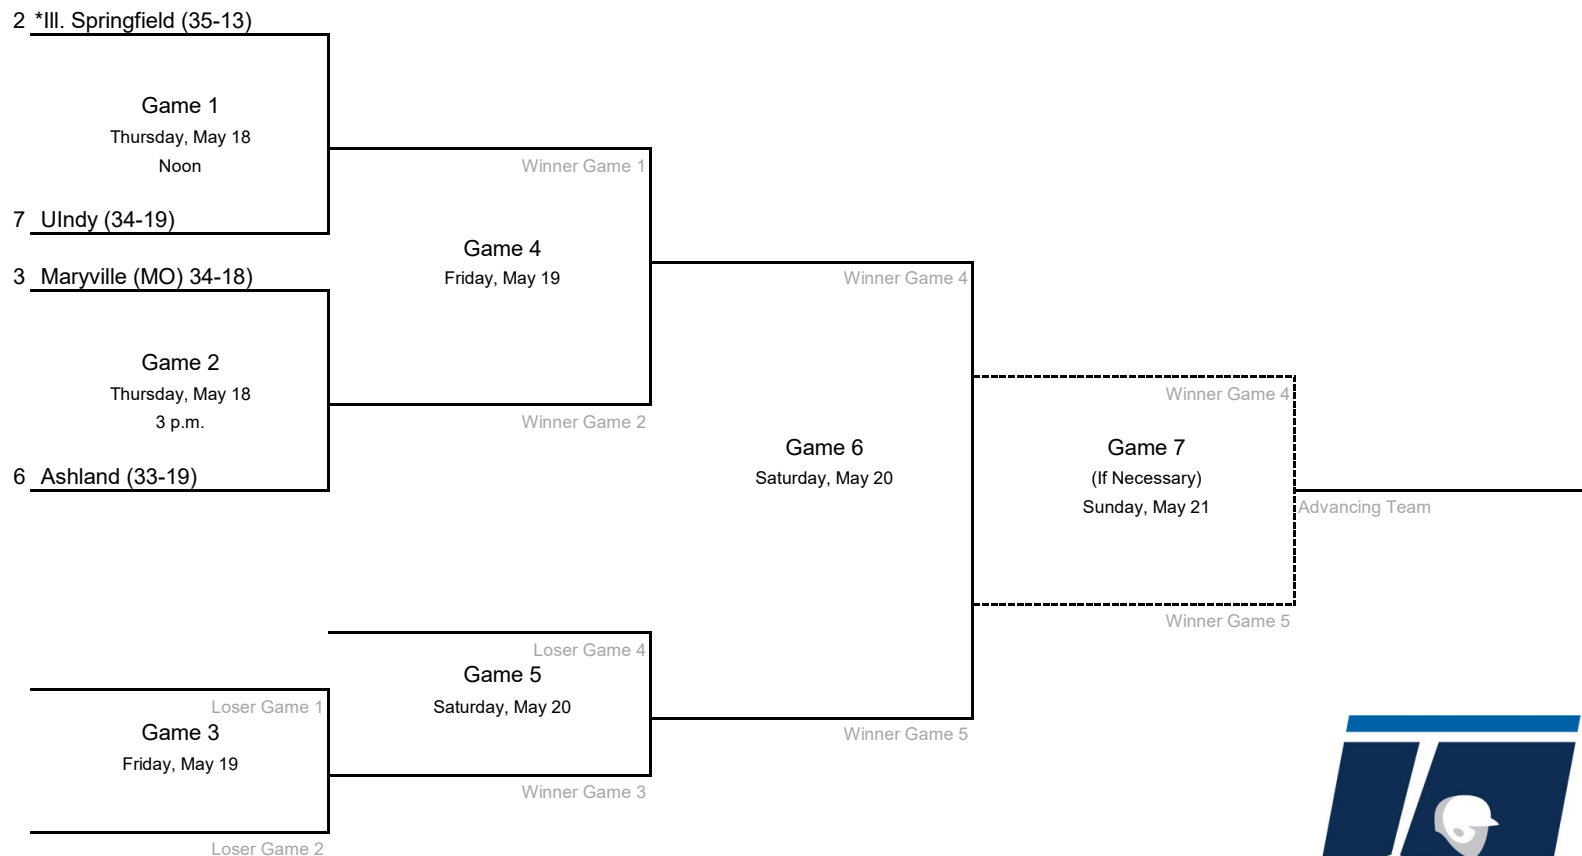

East Regional #2 - Goldey-Beacom College

*Denotes host institution
All times are Eastern.

2023 NCAA Division II Baseball Championship

Midwest Regional #1 - Quincy University

All times are Eastern.
Information subject to change.

2023 NCAA Division II Baseball Championship

Midwest Regional #2 - University of Illinois at Springfield

*Denotes host institution
All times are Eastern.

2023 NCAA Division II Baseball Championship

South Regional #1 - University of Tampa