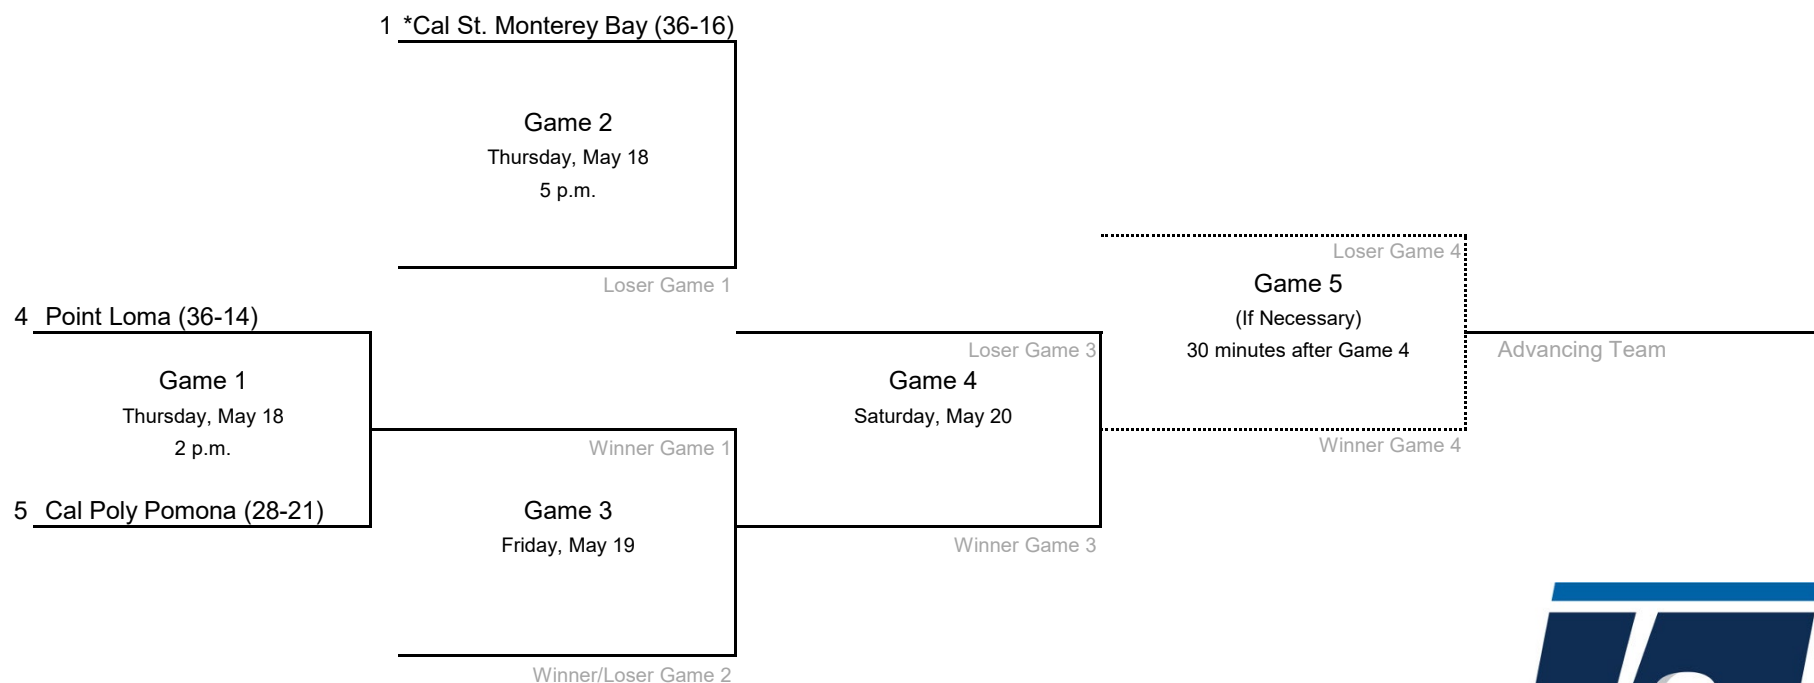

Southeast Regional #1 - North Greenville University

All times are Eastern.
Information subject to change.

2023 NCAA Division II Baseball Championship

Southeast Regional #2 - Newberry University

*Denotes host institution
All times are Eastern.

2023 NCAA Division II Baseball Championship

South Central Regional #1 - Angelo State University

All times are Eastern.
Information subject to change.

2023 NCAA Division II Baseball Championship

South Central Regional #2 - Colorado Mesa University

All times are Eastern.
Information subject to change.

2023 NCAA Division II Baseball Championship

West Regional #1 - California State University, Monterey Bay

Revised times

All times are Eastern.

Information subject to change.