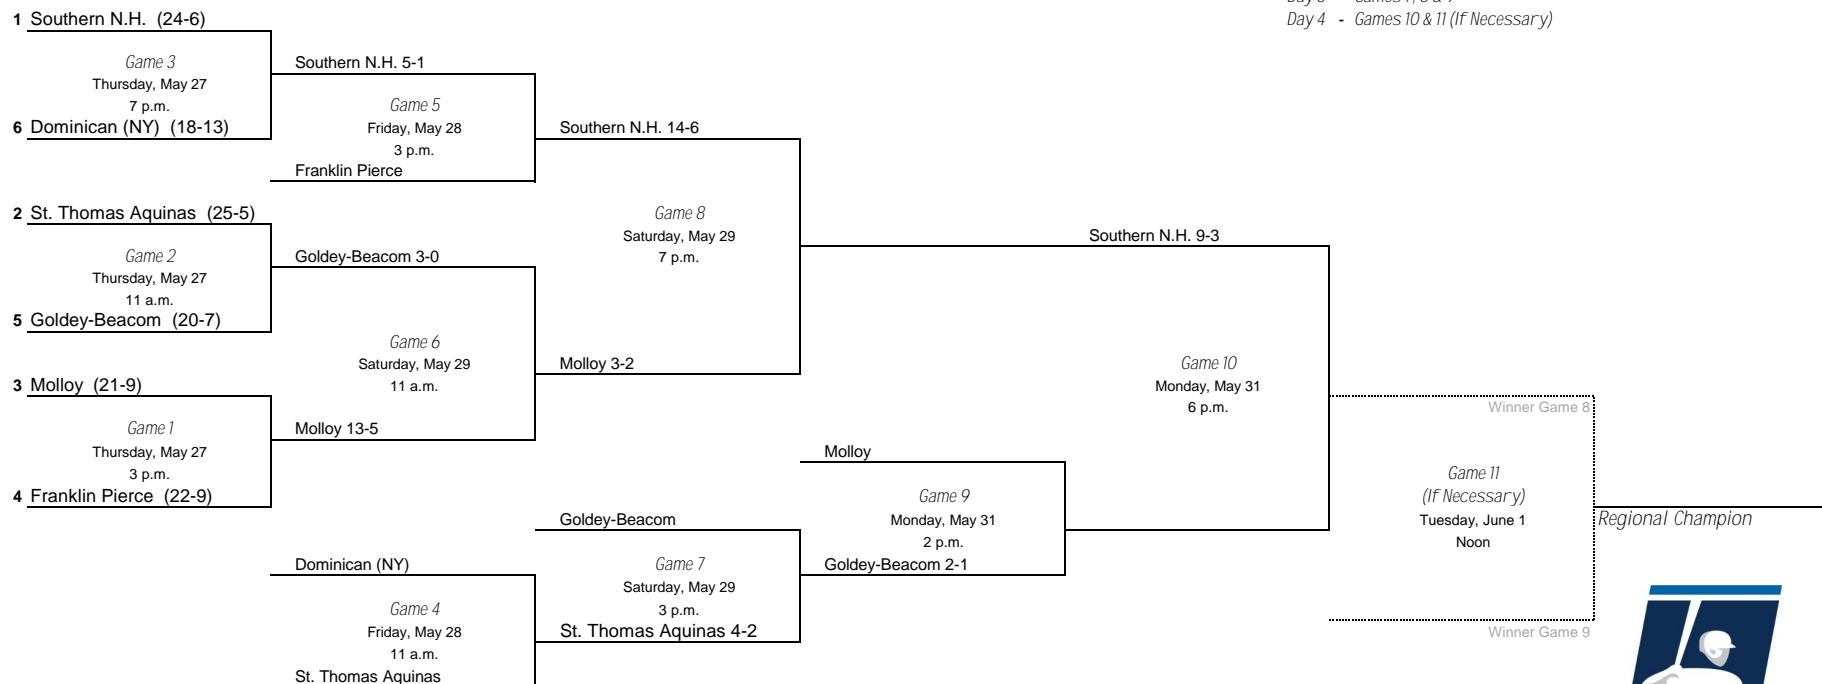

2021 NCAA Division II Baseball Championship

Central Regional - University of Central Missouri, Host

Day 1 - Games 1, 2 & 3
 Day 2 - Games 4, 5 & 6
 Day 3 - Games 7, 8 & 9
 Day 4 - Games 10 & 11 (If Necessary)

*Denotes host institution
 All times are Eastern time.

2021 NCAA Division II Baseball Championship

East Regional - Franklin Pierce University, Host

Day 1 - Games 1, 2 & 3
 Day 2 - Games 4, 5 & 6
 Day 3 - Games 7, 8 & 9
 Day 4 - Games 10 & 11 (If Necessary)

*Denotes host institution
 All times are Eastern time.

2021 NCAA Division II Baseball Championship

Midwest Regional - Lindenwood University, Host

Day 1 - Games 1, 2 & 3
 Day 2 - Games 4, 5 & 6
 Day 3 - Games 7, 8 & 9
 Day 4 - Games 10 & 11 (If Necessary)

*Denotes host institution
 All times are Eastern time.

2021 NCAA Division II Baseball Championship

South Regional - University of West Florida, Host

Day 1 - Games 1, 2 & 3
 Day 2 - Games 4, 5 & 6
 Day 3 - Games 7, 8 & 9
 Day 4 - Games 10 & 11 (If Necessary)