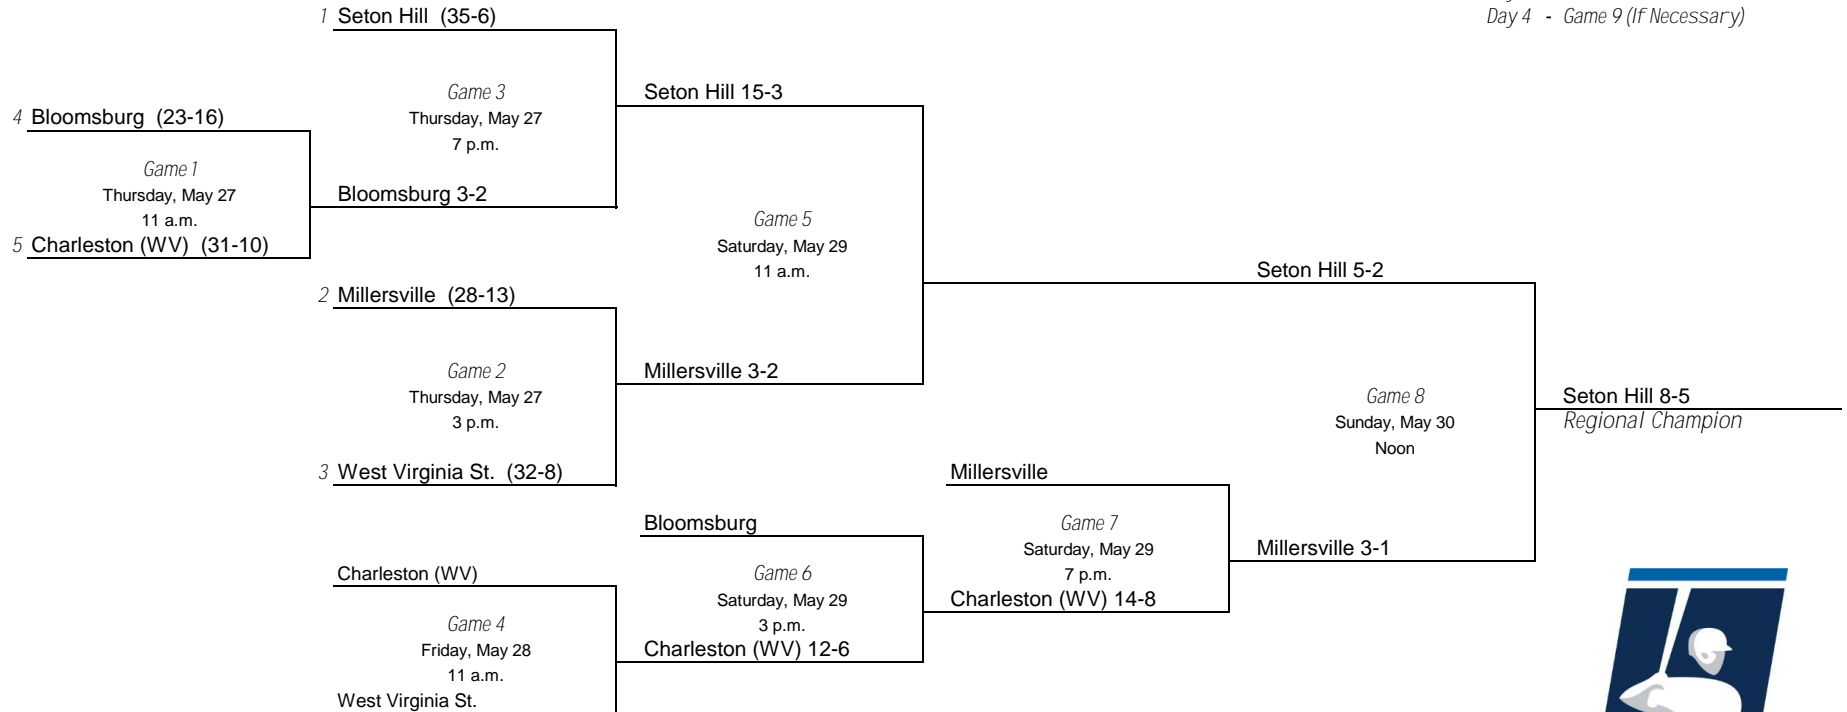

2021 NCAA Division II Baseball Championship

Atlantic Regional- University of Charleston (WV), Host

Day 1 - Games 1, 2 & 3
 Day 2 - Games 4, 5 & 6
 Day 3 - Games 7 & 8
 Day 4 - Game 9 (If Necessary)

*Denotes host institution
 All times are Eastern time.

2021 NCAA Division II Baseball Championship

Central Regional - University of Central Missouri, Host

Day 1 - Games 1, 2 & 3
 Day 2 - Games 4, 5 & 6
 Day 3 - Games 7, 8 & 9
 Day 4 - Games 10 & 11 (If Necessary)

*Denotes host institution
 All times are Eastern time.

2021 NCAA Division II Baseball Championship

East Regional - Franklin Pierce University, Host

Day 1 - Games 1, 2 & 3
 Day 2 - Games 4, 5 & 6
 Day 3 - Games 7, 8 & 9
 Day 4 - Games 10 & 11 (If Necessary)

*Denotes host institution
 All times are Eastern time.

2021 NCAA Division II Baseball Championship

Midwest Regional - Lindenwood University, Host

Day 1 - Games 1, 2 & 3
 Day 2 - Games 4, 5 & 6
 Day 3 - Games 7, 8 & 9
 Day 4 - Games 10 & 11 (If Necessary)