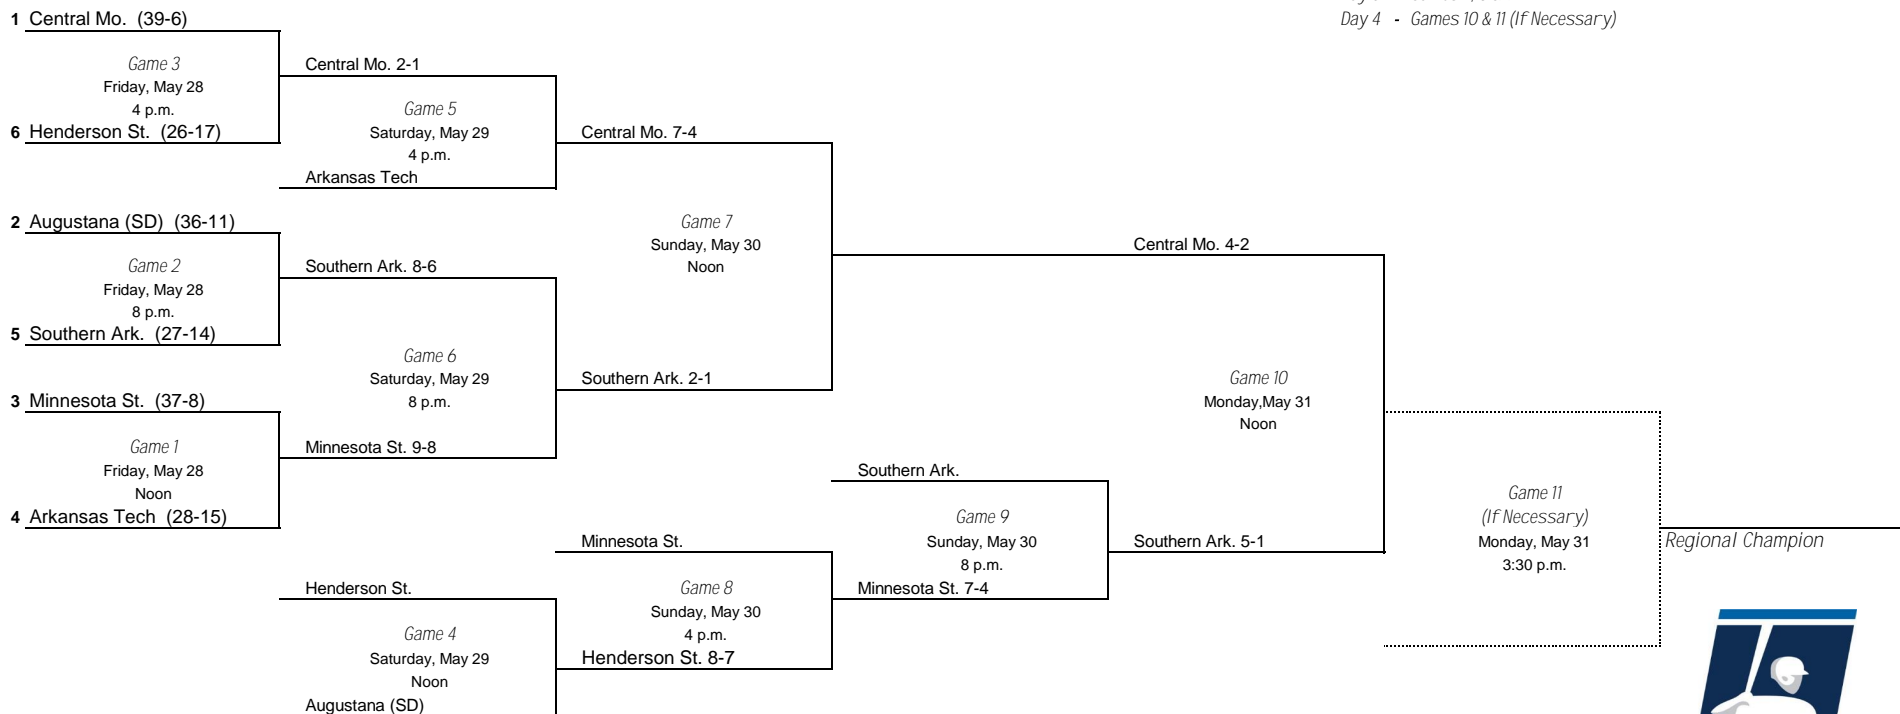

2021 NCAA Division II Baseball Championship

Atlantic Regional- University of Charleston (WV), Host

Day 1 - Games 1, 2 & 3
 Day 2 - Games 4, 5 & 6
 Day 3 - Games 7 & 8
 Day 4 - Game 9 (If Necessary)

*Denotes host institution
 All times are Eastern time.

2021 NCAA Division II Baseball Championship

Central Regional - University of Central Missouri, Host

Day 1 - Games 1, 2 & 3
 Day 2 - Games 4, 5 & 6
 Day 3 - Games 7, 8 & 9
 Day 4 - Games 10 & 11 (If Necessary)

*Denotes host institution
 All times are Eastern time.

2021 NCAA Division II Baseball Championship

East Regional - Franklin Pierce University, Host

Day 1 - Games 1, 2 & 3
 Day 2 - Games 4, 5 & 6
 Day 3 - Games 7, 8 & 9
 Day 4 - Games 10 & 11 (If Necessary)

*Denotes host institution
 All times are Eastern time.

2021 NCAA Division II Baseball Championship

South Regional - University of West Florida, Host

Day 1 - Games 1, 2 & 3
 Day 2 - Games 4, 5 & 6
 Day 3 - Games 7, 8 & 9
 Day 4 - Games 10 & 11 (If Necessary)