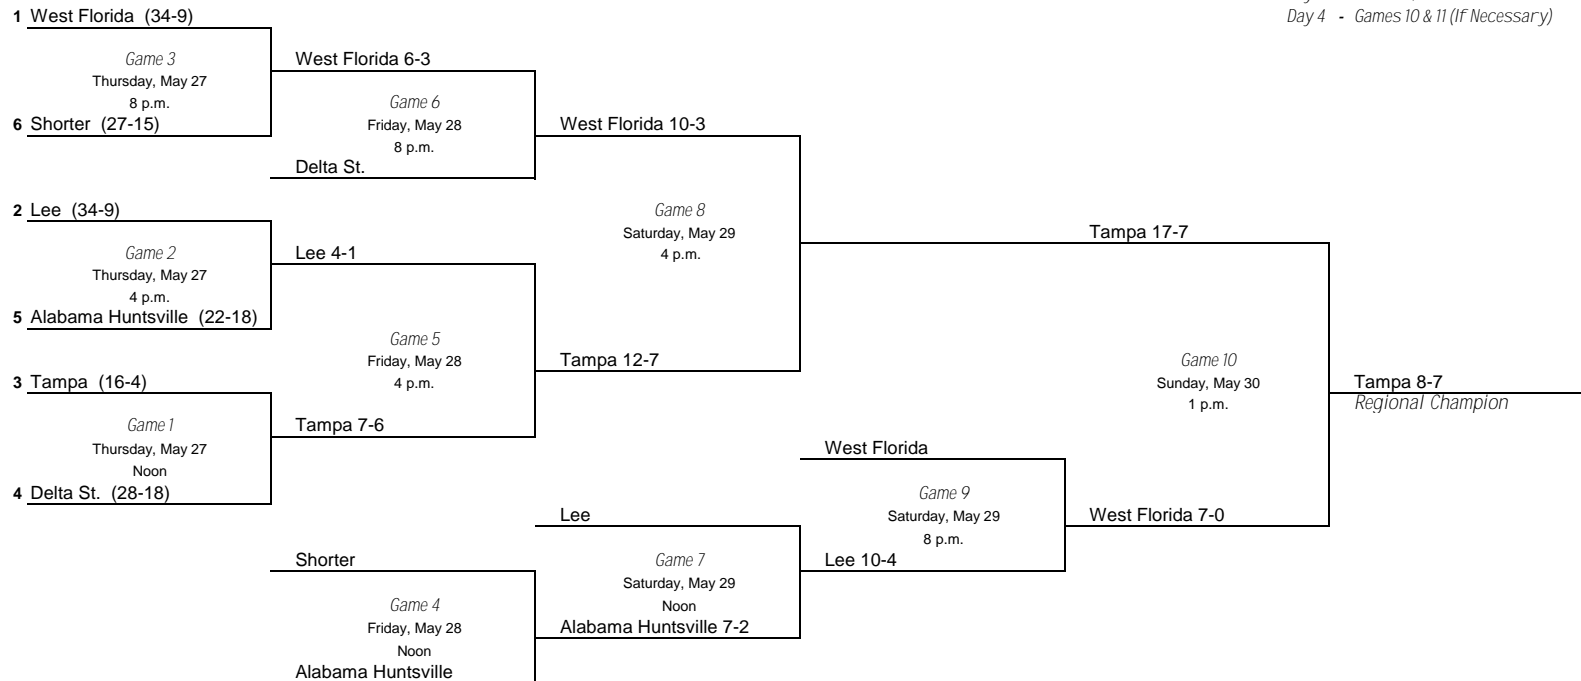

*Denotes host institution
 All times are Eastern time.

2021 NCAA Division II Baseball Championship

East Regional - Franklin Pierce University, Host

Day 1 - Games 1, 2 & 3
 Day 2 - Games 4, 5 & 6
 Day 3 - Games 7, 8 & 9
 Day 4 - Games 10 & 11 (If Necessary)

*Denotes host institution
 All times are Eastern time.

2021 NCAA Division II Baseball Championship

Midwest Regional - Lindenwood University, Host

Day 1 - Games 1, 2 & 3
 Day 2 - Games 4, 5 & 6
 Day 3 - Games 7, 8 & 9
 Day 4 - Games 10 & 11 (If Necessary)

*Denotes host institution
 All times are Eastern time.

2021 NCAA Division II Baseball Championship

South Regional - University of West Florida, Host

Day 1 - Games 1, 2 & 3
 Day 2 - Games 4, 5 & 6
 Day 3 - Games 7, 8 & 9
 Day 4 - Games 10 & 11 (If Necessary)

*Denotes host institution
 All times are Eastern time.

2021 NCAA Division II Baseball Championship

Southeast Regional - North Greenville University, Host

Day 1 - Games 1, 2 & 3
 Day 2 - Games 4, 5 & 6
 Day 3 - Games 7, 8 & 9
 Day 4 - Games 10 & 11 (If Necessary)