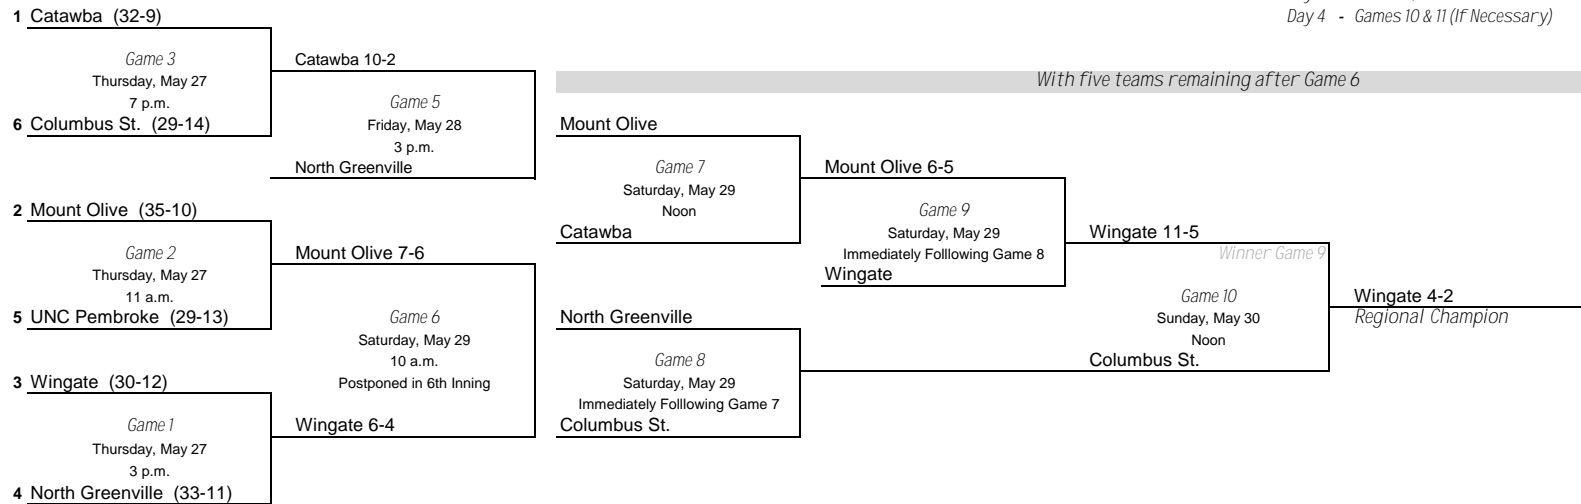

*Denotes host institution
 All times are Eastern time.

2021 NCAA Division II Baseball Championship

Midwest Regional - Lindenwood University, Host

Day 1 - Games 1, 2 & 3
 Day 2 - Games 4, 5 & 6
 Day 3 - Games 7, 8 & 9
 Day 4 - Games 10 & 11 (If Necessary)

*Denotes host institution
 All times are Eastern time.

2021 NCAA Division II Baseball Championship

South Regional - University of West Florida, Host

Day 1 - Games 1, 2 & 3
 Day 2 - Games 4, 5 & 6
 Day 3 - Games 7, 8 & 9
 Day 4 - Games 10 & 11 (If Necessary)

*Denotes host institution
 All times are Eastern time.

2021 NCAA Division II Baseball Championship

Southeast Regional - North Greenville University, Host

Day 1 - Games 1, 2 & 3
 Day 2 - Games 4, 5 & 6
 Day 3 - Games 7, 8 & 9
 Day 4 - Games 10 & 11 (If Necessary)

*Denotes host institution
 All times are Eastern time.

2021 NCAA Division II Baseball Championship

South Central Regional- Angelo State University, Host

Day 1 - Game 1 & 2
 Day 2 - Games 3 & 4
 Day 3 - Game 5 & 6
 Day 4 - Game 7 (if necessary)