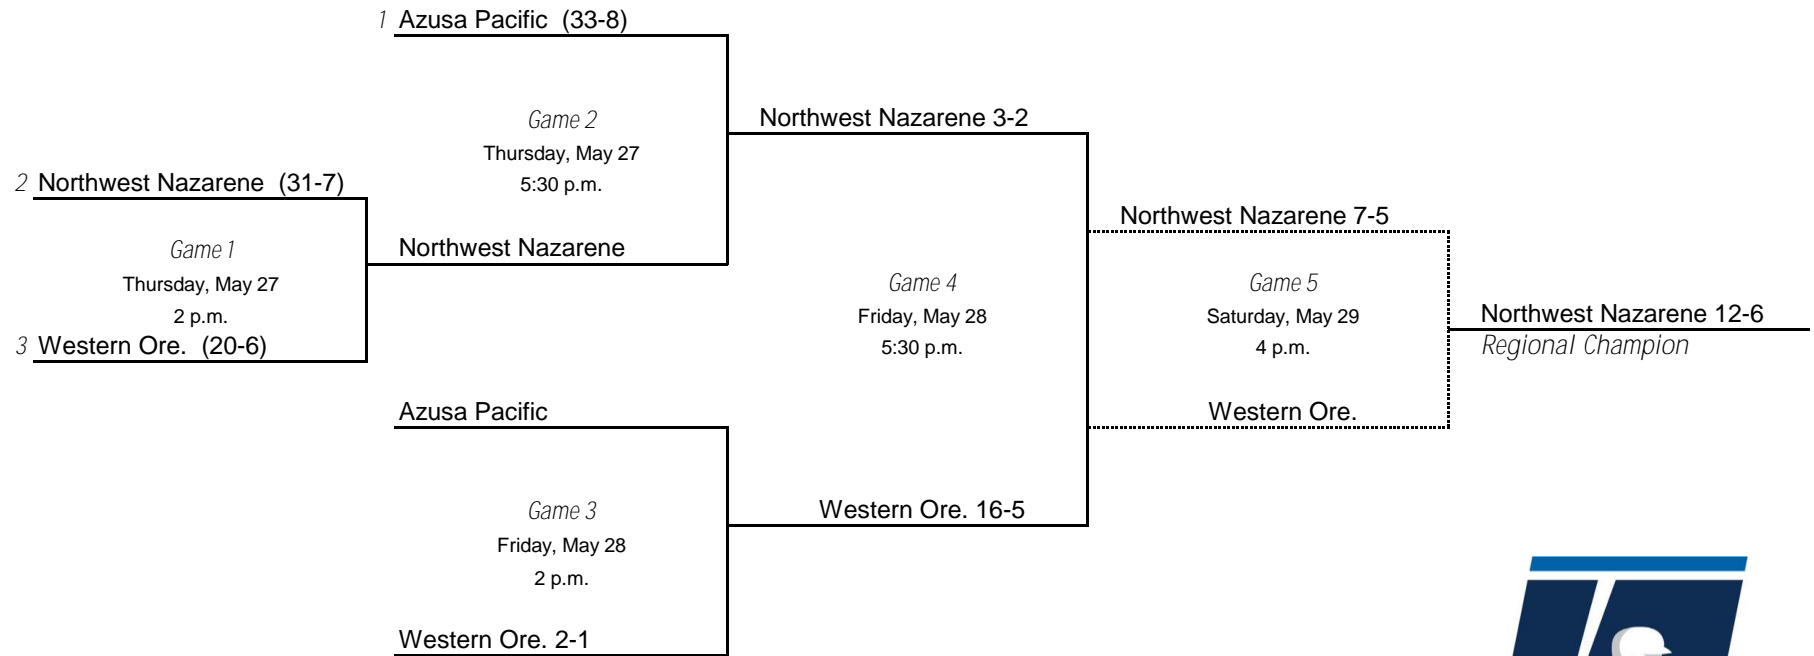

*Denotes host institution
 All times are Eastern time.

2021 NCAA Division II Baseball Championship

East Regional - Franklin Pierce University, Host

Day 1 - Games 1, 2 & 3
 Day 2 - Games 4, 5 & 6
 Day 3 - Games 7, 8 & 9
 Day 4 - Games 10 & 11 (If Necessary)

*Denotes host institution
 All times are Eastern time.

2021 NCAA Division II Baseball Championship

Southeast Regional - North Greenville University, Host

Day 1 - Games 1, 2 & 3
 Day 2 - Games 4, 5 & 6
 Day 3 - Games 7, 8 & 9
 Day 4 - Games 10 & 11 (If Necessary)

*Denotes host institution
 All times are Eastern time.

2021 NCAA Division II Baseball Championship

South Central Regional- Angelo State University, Host

Day 1 - Game 1 & 2
 Day 2 - Games 3 & 4
 Day 3 - Game 5 & 6
 Day 4 - Game 7 (if necessary)

*Denotes host institution
 All times are Eastern.

2021 NCAA Division II Baseball Championship

West Regional - Northwest Nazarene University, Host

Day 1 - Games 1 & 2
Day 2 - Game 3 & 4
Day 3 - Game 5 (If Necessary)