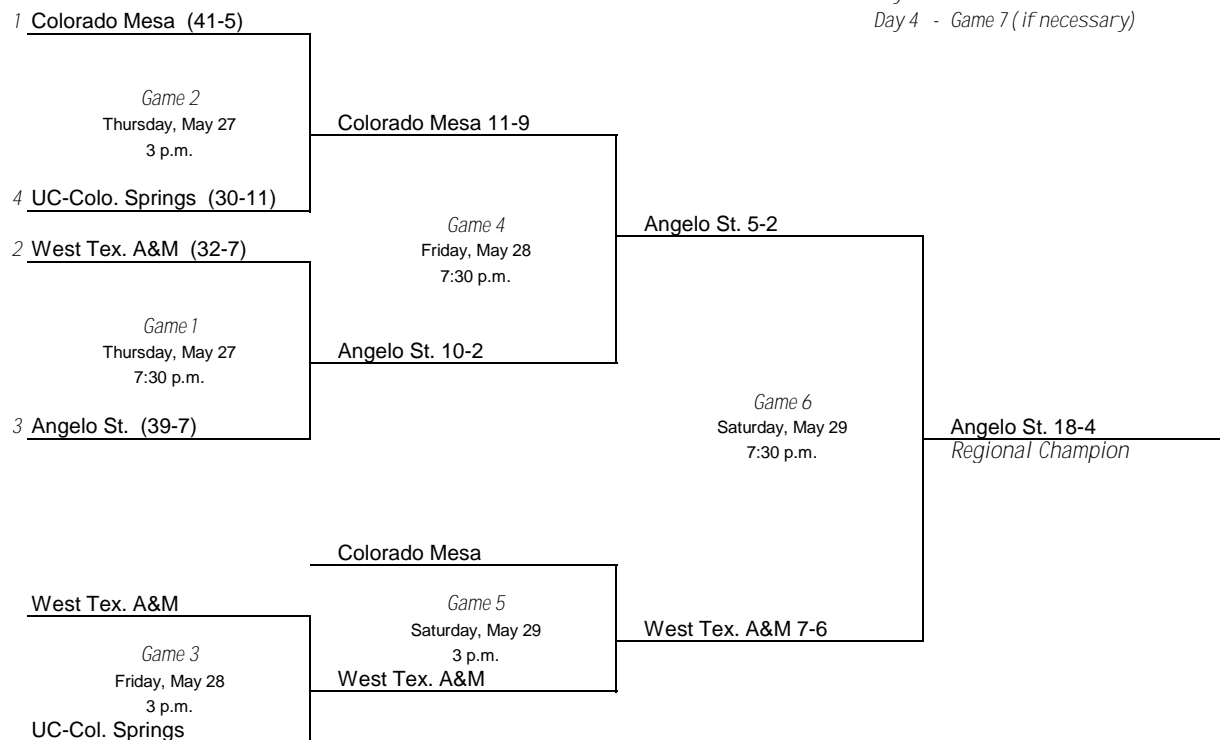

*Denotes host institution
 All times are Eastern time.

2021 NCAA Division II Baseball Championship

South Regional - University of West Florida, Host

Day 1 - Games 1, 2 & 3
 Day 2 - Games 4, 5 & 6
 Day 3 - Games 7, 8 & 9
 Day 4 - Games 10 & 11 (If Necessary)

*Denotes host institution
 All times are Eastern time.

2021 NCAA Division II Baseball Championship

Southeast Regional - North Greenville University, Host

Day 1 - Games 1, 2 & 3
 Day 2 - Games 4, 5 & 6
 Day 3 - Games 7, 8 & 9
 Day 4 - Games 10 & 11 (If Necessary)

*Denotes host institution
 All times are Eastern time.

2021 NCAA Division II Baseball Championship

South Central Regional- Angelo State University, Host

Day 1 - Game 1 & 2
 Day 2 - Games 3 & 4
 Day 3 - Game 5 & 6
 Day 4 - Game 7 (if necessary)

*Denotes host institution
 All times are Eastern.

2021 NCAA Division II Baseball Championship

West Regional - Northwest Nazarene University, Host

Day 1 - Games 1 & 2
Day 2 - Game 3 & 4
Day 3 - Game 5 (If Necessary)