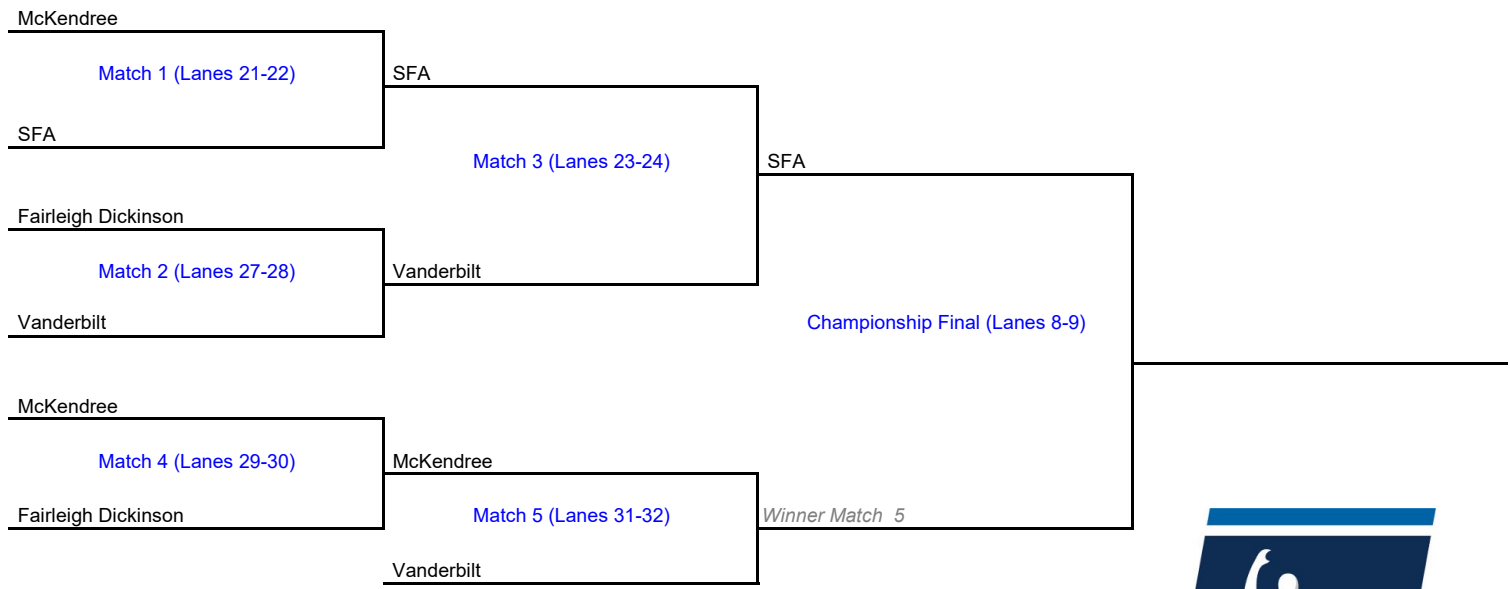

2022 NATIONAL COLLEGIATE WOMEN'S BOWLING CHAMPIONSHIP

Round 1: (Matches 1-2) Friday April 15, 9 a.m.  
 Round 2: (Matches 3-4) Friday, April 15, 3 p.m.  
 Round 3: (Match 5) Saturday, April 16, 9 a.m.  
 Championship Final: Saturday, April 16, 8 p.m.  
 \*All times are local to championship location

All matches prior to the final will be webcast live via [www.ncaa.com](http://www.ncaa.com).  
 A live broadcast of the championship finals will air on ESPNU Saturday, April 16 at 8 p.m.

- Bracket Note:
1. All matches shall utilize the "Mega Match Format" except the Championship Final Match.
  2. The Championship Final Match shall follow the best-of-seven Baker match play format.