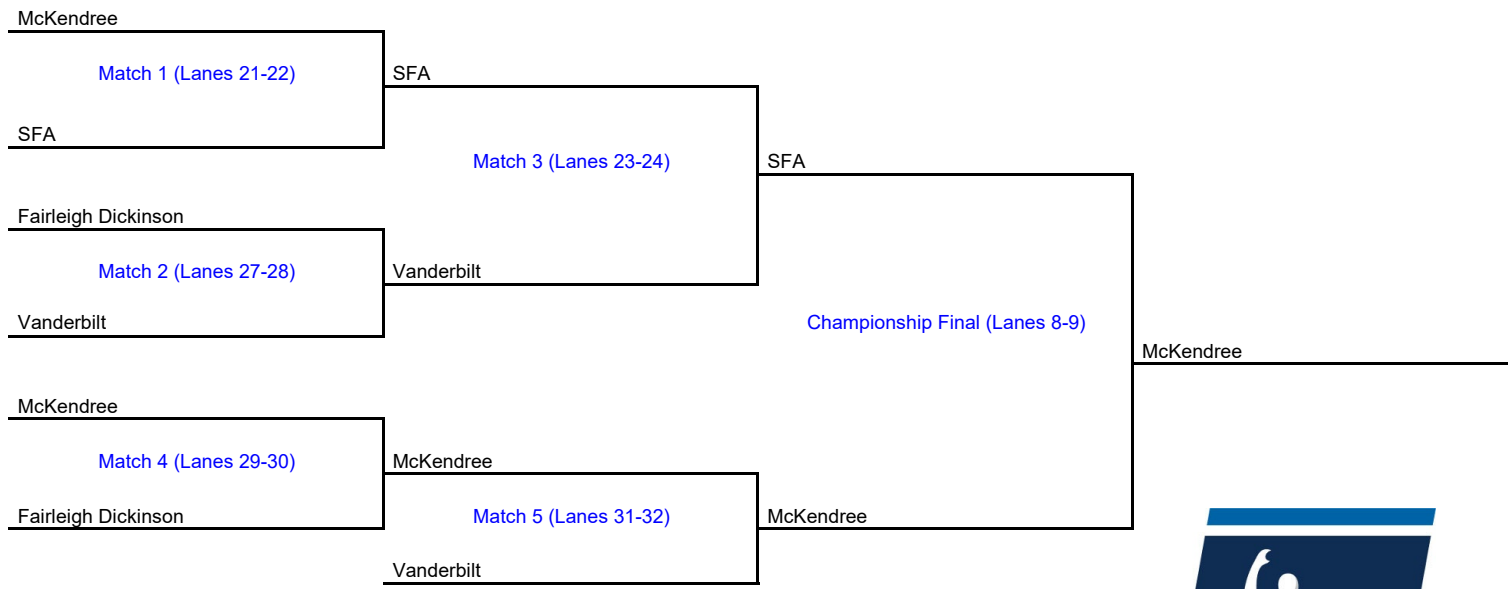

2022 NATIONAL COLLEGIATE WOMEN'S BOWLING CHAMPIONSHIP

Round 1: (Matches 1-2) Friday April 15, 9 a.m.
 Round 2: (Matches 3-4) Friday, April 15, 3 p.m.
 Round 3: (Match 5) Saturday, April 16, 9 a.m.
 Championship Final: Saturday, April 16, 8 p.m.
 *All times are local to championship location

All matches prior to the final will be webcast live via www.ncaa.com.
 A live broadcast of the championship finals will air on ESPNU Saturday, April 16 at 8 p.m.

- Bracket Note:
1. All matches shall utilize the "Mega Match Format" except the Championship Final Match.
 2. The Championship Final Match shall follow the best-of-seven Baker match play format.