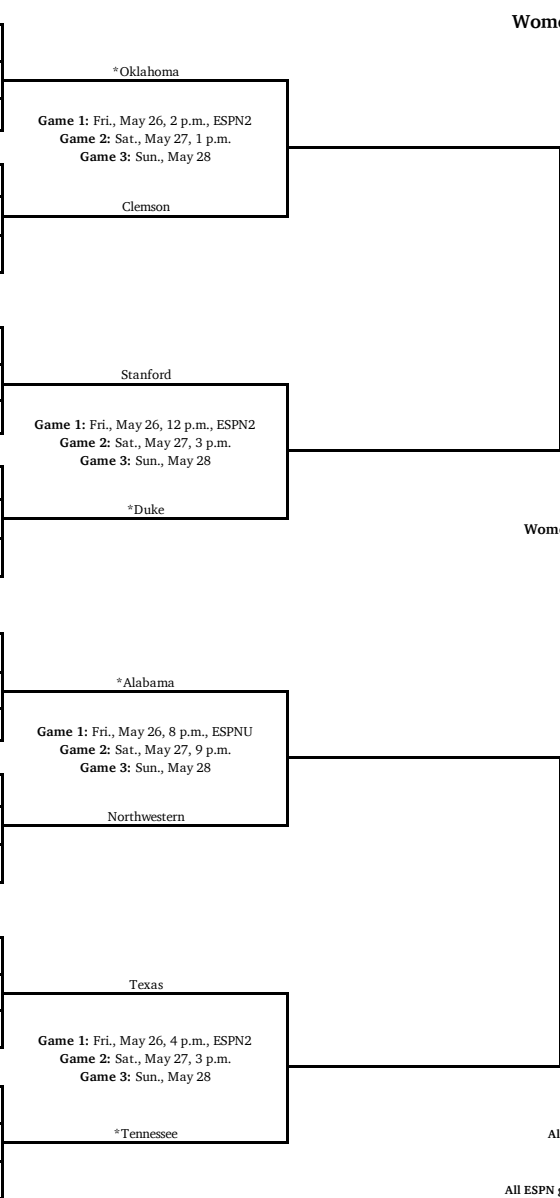

2023 NCAA Division I Softball Championship

REGIONALS
May 19-21

SUPER REGIONALS
May 25-28

SUPER REGIONALS
May 25-28

REGIONALS
May 19-21

1 *Oklahoma (51-1)
Hofstra (29-25)
Missouri (34-24)
California (33-19-1)
Auburn (40-17)
Cal St. Fullerton (33-19)
UNC Greensboro (37-20)
16 *Clemson (46-9)
9 *Stanford (40-13)
Long Beach St. (31-21)
LMU (CA) (27-20)
Florida (36-20)
Charlotte (33-21)
Campbell (41-16)
George Mason (35-22)
8 *Duke (45-10)
5 *Alabama (40-18)
LIU (32-24)
Middle Tenn. (39-18)
Central Ark. (44-10)
Kentucky (30-20-1)
Miami (OH) (37-18)
Eastern Ill. (34-19)
12 *Northwestern (38-11)
13 *Texas (42-13-1)
Seton Hall (42-16)
Texas St. (34-23-1)
Texas A&M (33-19)
Indiana (42-16)
Louisville (35-18)
Northern Ky. (23-30)
4 *Tennessee (44-8)

Women's College World Series June 1-8/9

Women's College World Series Teams

- 1 _____
- 2 _____
- 3 _____
- 4 _____
- 5 _____
- 6 _____
- 7 _____
- 8 _____

All games are listed in Eastern time.
* Denotes host team.

All ESPN games are also available on the ESPN app.

3 *Florida St. (50-8)
Marist (29-28)
UCF (39-19)
South Carolina (37-20)
Virginia Tech (37-18)
Boston U. (51-8)
N.C. Central (19-33)
14 *Georgia (39-13)
11 *Arkansas (38-17)
Harvard (29-15-1)
Notre Dame (29-17-1)
Oregon (35-15)
Wichita St. (43-10)
Nebraska (34-20)
UMBC (26-15)
6 *Oklahoma St. (41-14)
7 *Washington (38-12)
Northern Colo. (26-21)
McNeese (44-14)
Minnesota (37-17)
Louisiana (46-13)
Omaha (32-15)
Prairie View (30-18)
10 *LSU (40-15)
15 *Utah (37-13)
Southern Ill. (36-18)
Ole Miss (30-26)
Baylor (39-16)
Liberty (38-20)
San Diego St. (35-15)
Grand Canyon (46-11)
2 *UCLA (52-5)