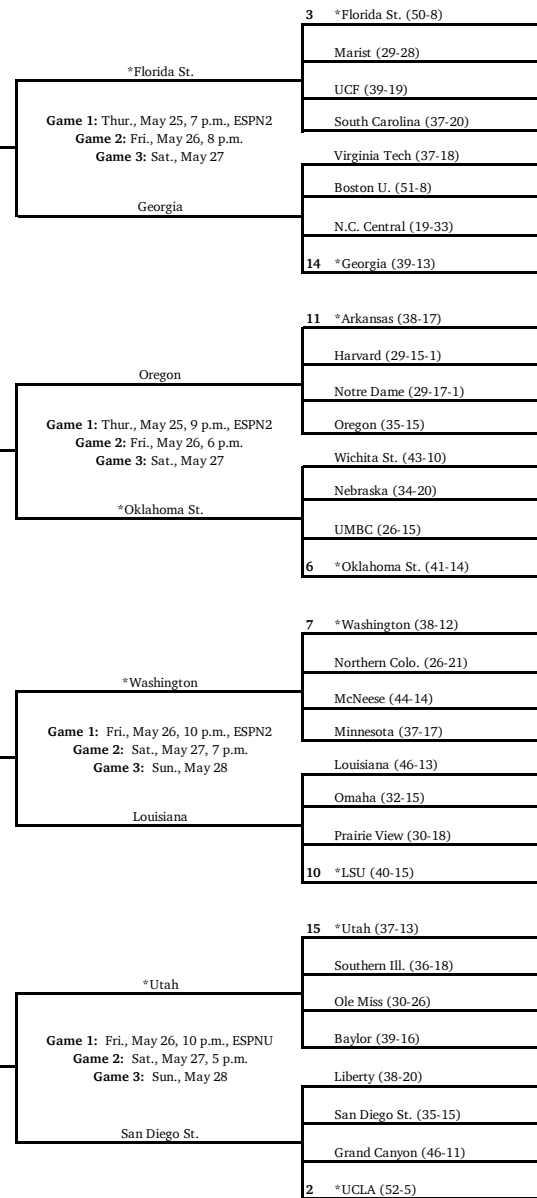

2023 NCAA Division I Softball Championship

REGIONALS
May 19-21

SUPER REGIONALS
May 25-28

SUPER REGIONALS
May 25-28

REGIONALS
May 19-21

1 *Oklahoma (51-1)
Hofstra (29-25)
Missouri (34-24)
California (33-19-1)
Auburn (40-17)
Cal St. Fullerton (33-19)
UNC Greensboro (37-20)
16 *Clemson (46-9)
9 *Stanford (40-13)
Long Beach St. (31-21)
LMU (CA) (27-20)
Florida (36-20)
Charlotte (33-21)
Campbell (41-16)
George Mason (35-22)
8 *Duke (45-10)
5 *Alabama (40-18)
LIU (32-24)
Middle Tenn. (39-18)
Central Ark. (44-10)
Kentucky (30-20-1)
Miami (OH) (37-18)
Eastern Ill. (34-19)
12 *Northwestern (38-11)
13 *Texas (42-13-1)
Seton Hall (42-16)
Texas St. (34-23-1)
Texas A&M (33-19)
Indiana (42-16)
Louisville (35-18)
Northern Ky. (23-30)
4 *Tennessee (44-8)

Women's College World Series June 1-8/9

Women's College World Series Teams

- 1 _____
- 2 _____
- 3 _____
- 4 _____
- 5 _____
- 6 _____
- 7 _____
- 8 _____

All games are listed in Eastern time.
* Denotes host team.

All ESPN games are also available on the ESPN app.

3 *Florida St. (50-8)
Marist (29-28)
UCF (39-19)
South Carolina (37-20)
Virginia Tech (37-18)
Boston U. (51-8)
N.C. Central (19-33)
14 *Georgia (39-13)
11 *Arkansas (38-17)
Harvard (29-15-1)
Notre Dame (29-17-1)
Oregon (35-15)
Wichita St. (43-10)
Nebraska (34-20)
UMBC (26-15)
6 *Oklahoma St. (41-14)
7 *Washington (38-12)
Northern Colo. (26-21)
McNeese (44-14)
Minnesota (37-17)
Louisiana (46-13)
Omaha (32-15)
Prairie View (30-18)
10 *LSU (40-15)
15 *Utah (37-13)
Southern Ill. (36-18)
Ole Miss (30-26)
Baylor (39-16)
Liberty (38-20)
San Diego St. (35-15)
Grand Canyon (46-11)
2 *UCLA (52-5)