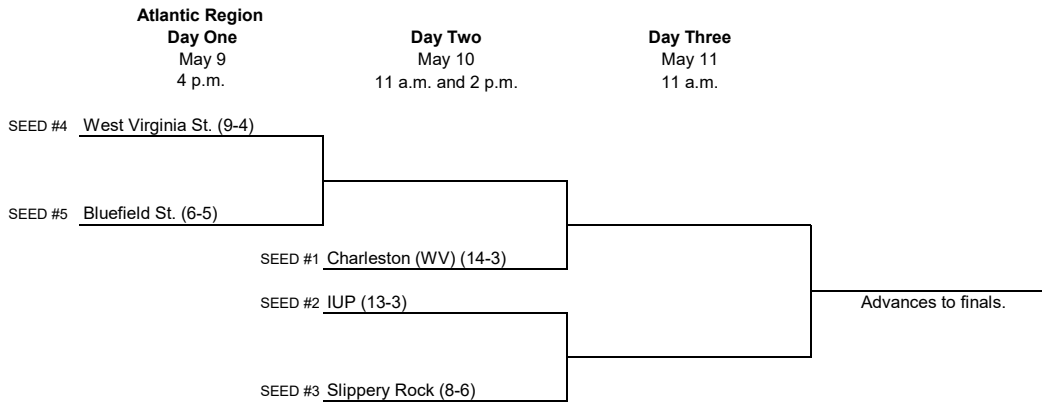

2021 NCAA Division II Women's Tennis Championship

Schoenbaum Tennis Courts, Charleston, WV; host University of Charleston (West Virginia).
All times are Eastern time.
Information subject to change.

© 2021 National Collegiate Athletic Association. No commercial use without the NCAA's written permission.

Don't Bet On It.

2021 NCAA Division II Women's Tennis Championship

Edmond Center Court, Edmond, OK; host University of Central Oklahoma.
All times are Eastern time.
Information subject to change.

© 2021 National Collegiate Athletic Association. No commercial use without the NCAA's written permission.

Don't Bet On It.

2021 NCAA Division II Women's Tennis Championship

East Region
Day One
May 10
1 and 5 p.m.

Day Two
May 11
1 p.m.

Queens College Athletic Complex, Flushing, NY; host Queens College (New York).
All times are Eastern time.
Information subject to change.