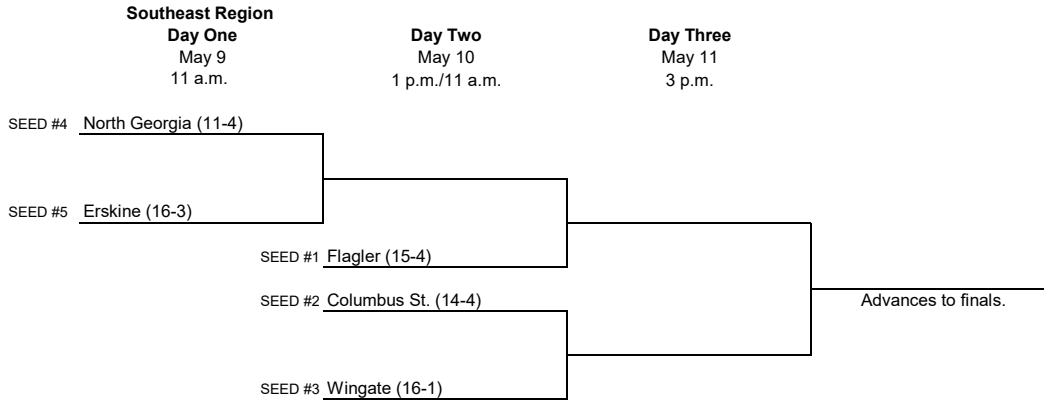

N

Don't Bet On It.

2021 NCAA Division II Women's Tennis Championship

South Central Region

Day One

May 10
10 a.m.

Day Two

May 11
10 a.m.

Arlington Tennis Center, Arlington TX; host(s) Midwestern State University and Arlington Tennis Center.
All times are Eastern time.
Information subject to change.

© 2021 National Collegiate Athletic Association. No commercial use without the NCAA's written permission.

N

Don't Bet On It.

2021 NCAA Division II Women's Tennis Championship

UNG Tennis Complex, Dahlonega, GA; host University of North Georgia.
All times are Eastern time.
Information subject to change.

© 2021 National Collegiate Athletic Association. No commercial use without the NCAA's written permission.

Don't Bet On It.

2021 NCAA Division II Women's Tennis Championship

Ralph "Skeeter" Carson Tennis Complex, Pensacola, FL; host University of West Florida.
All times are Eastern time.
Information subject to change.