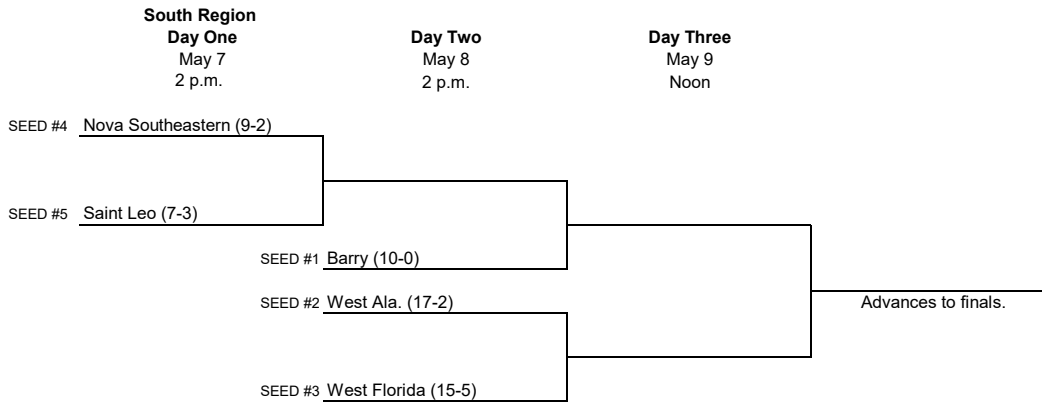

Arlington Tennis Center, Arlington TX; host(s) Midwestern State University and Arlington Tennis Center.
All times are Eastern time.
Information subject to change.

© 2021 National Collegiate Athletic Association. No commercial use without the NCAA's written permission.

N

Don't Bet On It.

2021 NCAA Division II Women's Tennis Championship

UNG Tennis Complex, Dahlonega, GA; host University of North Georgia.
All times are Eastern time.
Information subject to change.

© 2021 National Collegiate Athletic Association. No commercial use without the NCAA's written permission.

Don't Bet On It.

2021 NCAA Division II Women's Tennis Championship

Ralph "Skeeter" Carson Tennis Complex, Pensacola, FL; host University of West Florida.
All times are Eastern time.
Information subject to change.

May 11
Noon

Surprise Tennis & Racquet Complex, Surprise AZ; hosts Pacific West Conference and City of Surprise.
All times are Eastern time.
Information subject to change.

© 2021 National Collegiate Athletic Association. No commercial use without the NCAA's written permission.