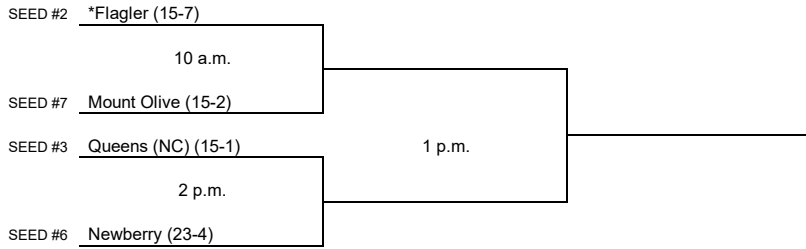

2022 NCAA Division II Women's Tennis Championship

Southeast Region #2
Day One
May 6

Day Two
May 7

Host designated by *
All times are Eastern time.
Information subject to change.

© 2022 National Collegiate Athletic Association. No commercial use without the NCAA's written permission.
The NCAA opposes all forms of sports wagering.

Don't Bet On It.