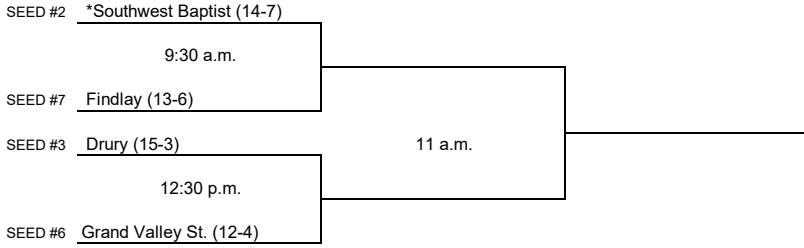

Midwest Region #2

Day One
May 6

Day Two
May 7

Host designated by *
All times are Eastern time.
Information subject to change.

© 2022 National Collegiate Athletic Association. No commercial use without the NCAA's written permission.
The NCAA opposes all forms of sports wagering.