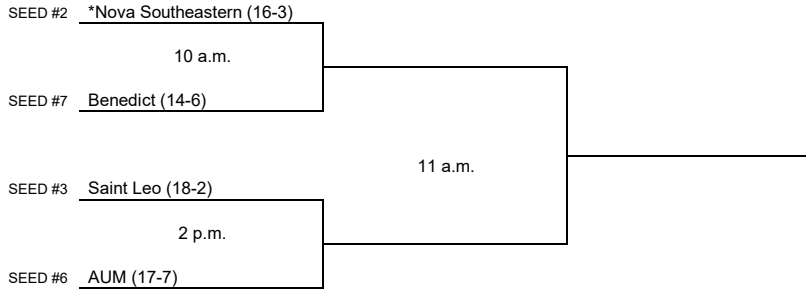

Midwest Region #2

Day One
May 6

Day Two
May 7

Host designated by *
All times are Eastern time.
Information subject to change.

© 2022 National Collegiate Athletic Association. No commercial use without the NCAA's written permission.
The NCAA opposes all forms of sports wagering.

Don't Bet On It.

2022 NCAA Division II Women's Tennis Championship

South Region #1
Day One
May 6

Day Two
May 7

Host designated by *
All times are Eastern time.
Information subject to change.

© 2022 National Collegiate Athletic Association. No commercial use without the NCAA's written permission.
The NCAA opposes all forms of sports wagering.

Don't Bet On It.

2022 NCAA Division II Women's Tennis Championship

South Region #2
Day One
May 6

Day Two
May 7

Host designated by *
All times are Eastern time.
Information subject to change.

© 2022 National Collegiate Athletic Association. No commercial use without the NCAA's written permission.
The NCAA opposes all forms of sports wagering.