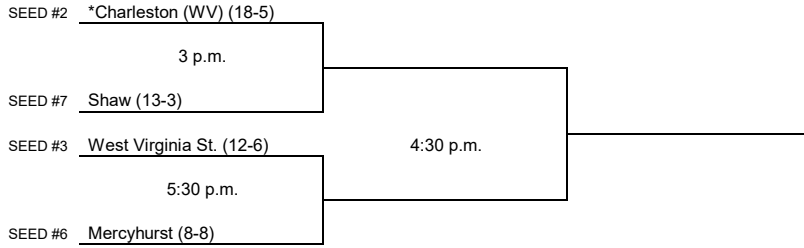

2022 NCAA Division II Women's Tennis Championship

Atlantic Region #1
Day One
May 6

Day Two
May 7

Host designated by *
All times are Eastern time.
Information subject to change.

© 2022 National Collegiate Athletic Association. No commercial use without the NCAA's written permission.
The NCAA opposes all forms of sports wagering.

Don't Bet On It.

2022 NCAA Division II Women's Tennis Championship

Atlantic Region #2
Day One
May 6

Day Two
May 7

Host designated by *
All times are Eastern time.
Information subject to change.

© 2022 National Collegiate Athletic Association. No commercial use without the NCAA's written permission.
The NCAA opposes all forms of sports wagering.