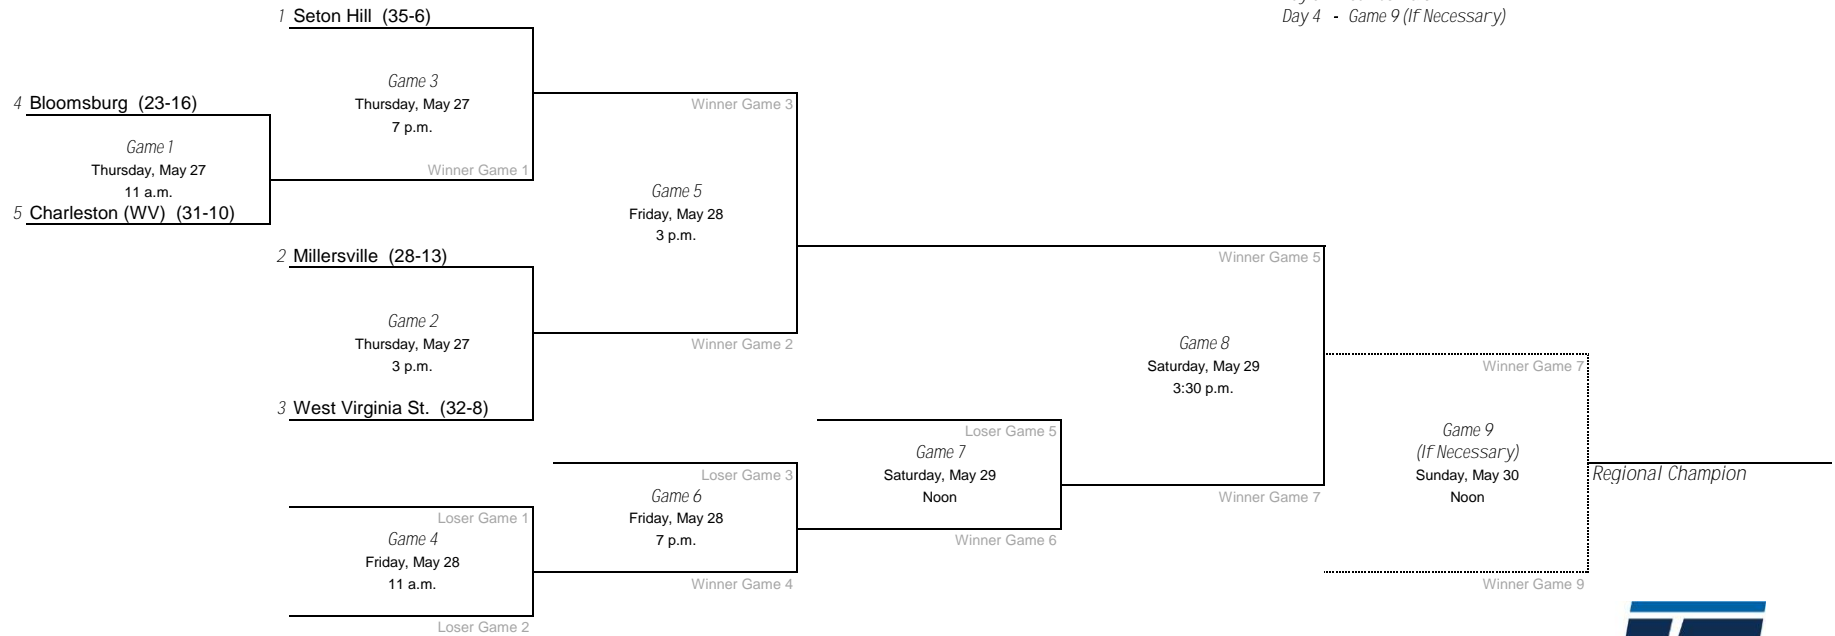

2021 NCAA Division II Baseball Championship

Atlantic Regional- University of Charleston (WV), Host

Day 1 - Games 1, 2 & 3
 Day 2 - Games 4, 5 & 6
 Day 3 - Games 7 & 8
 Day 4 - Game 9 (If Necessary)

*Denotes host institution
 All times are Eastern time.

2021 NCAA Division II Baseball Championship

Central Regional - University of Central Missouri, Host

Day 1 - Games 1, 2 & 3
 Day 2 - Games 4, 5 & 6
 Day 3 - Games 7, 8 & 9
 Day 4 - Games 10 & 11 (If Necessary)

*Denotes host institution
 All times are Eastern time.

2021 NCAA Division II Baseball Championship

East Regional - Franklin Pierce University, Host

Day 1 - Games 1, 2 & 3
 Day 2 - Games 4, 5 & 6
 Day 3 - Games 7, 8 & 9
 Day 4 - Games 10 & 11 (If Necessary)

*Denotes host institution
 All times are Eastern time.

2021 NCAA Division II Baseball Championship

South Regional - University of West Florida, Host

Day 1 - Games 1, 2 & 3
 Day 2 - Games 4, 5 & 6
 Day 3 - Games 7, 8 & 9
 Day 4 - Games 10 & 11 (If Necessary)