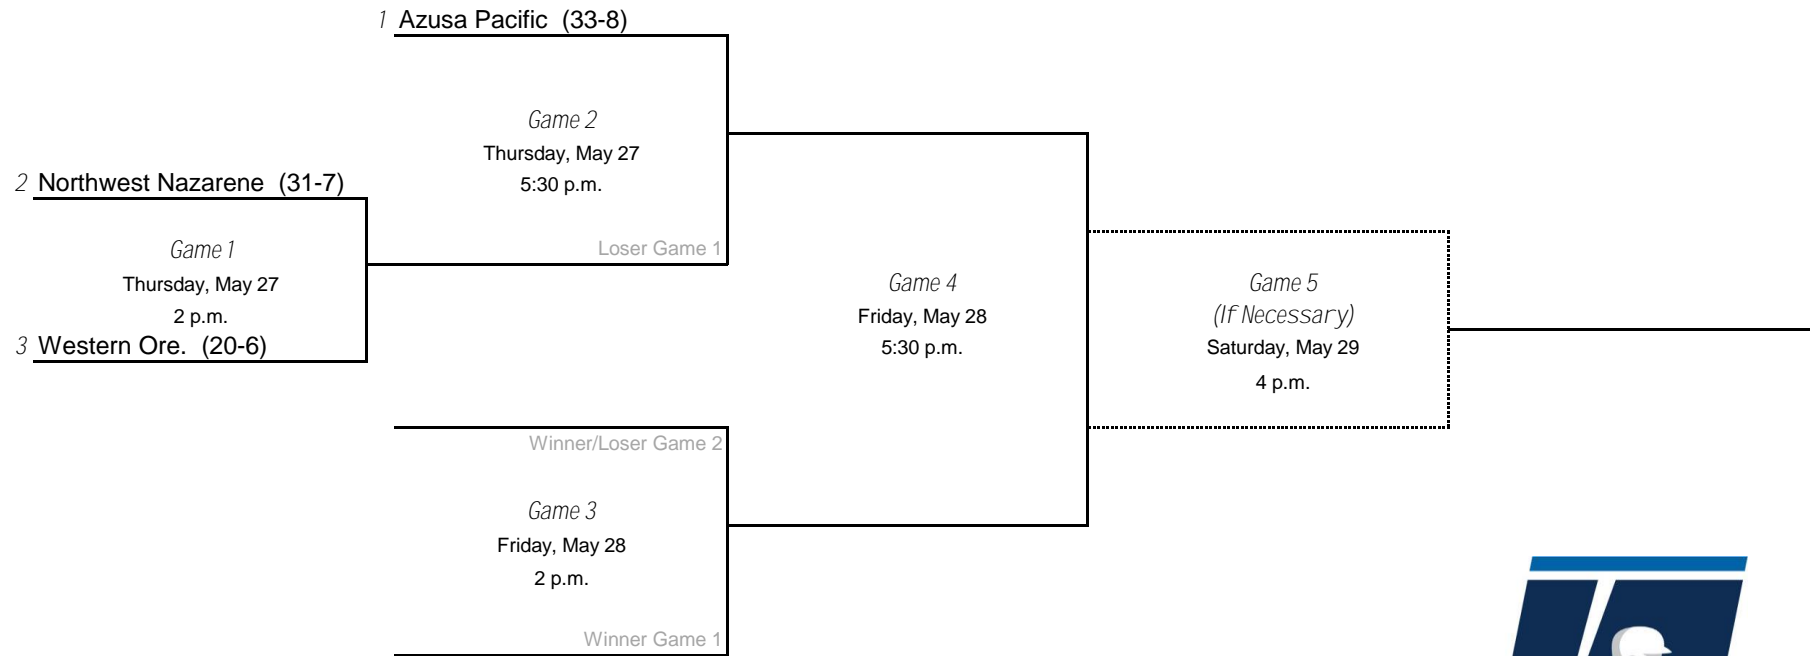

*Denotes host institution
 All times are Eastern time.

2021 NCAA Division II Baseball Championship

South Regional - University of West Florida, Host

Day 1 - Games 1, 2 & 3
 Day 2 - Games 4, 5 & 6
 Day 3 - Games 7, 8 & 9
 Day 4 - Games 10 & 11 (If Necessary)

*Denotes host institution
 All times are Eastern time.

2021 NCAA Division II Baseball Championship

Southeast Regional - North Greenville University, Host

Day 1 - Games 1, 2 & 3
 Day 2 - Games 4, 5 & 6
 Day 3 - Games 7, 8 & 9
 Day 4 - Games 10 & 11 (If Necessary)

*Denotes host institution
 All times are Eastern time.

2021 NCAA Division II Baseball Championship

South Central Regional- Angelo State University, Host

Day 1 - Game 1 & 2
 Day 2 - Games 3 & 4
 Day 3 - Game 5 & 6
 Day 4 - Game 7 (if necessary)

*Denotes host institution
 All times are Eastern.

2021 NCAA Division II Baseball Championship

West Regional - Northwest Nazarene University, Host

Day 1 - Games 1 & 2
Day 2 - Game 3 & 4
Day 3 - Game 5 (If Necessary)