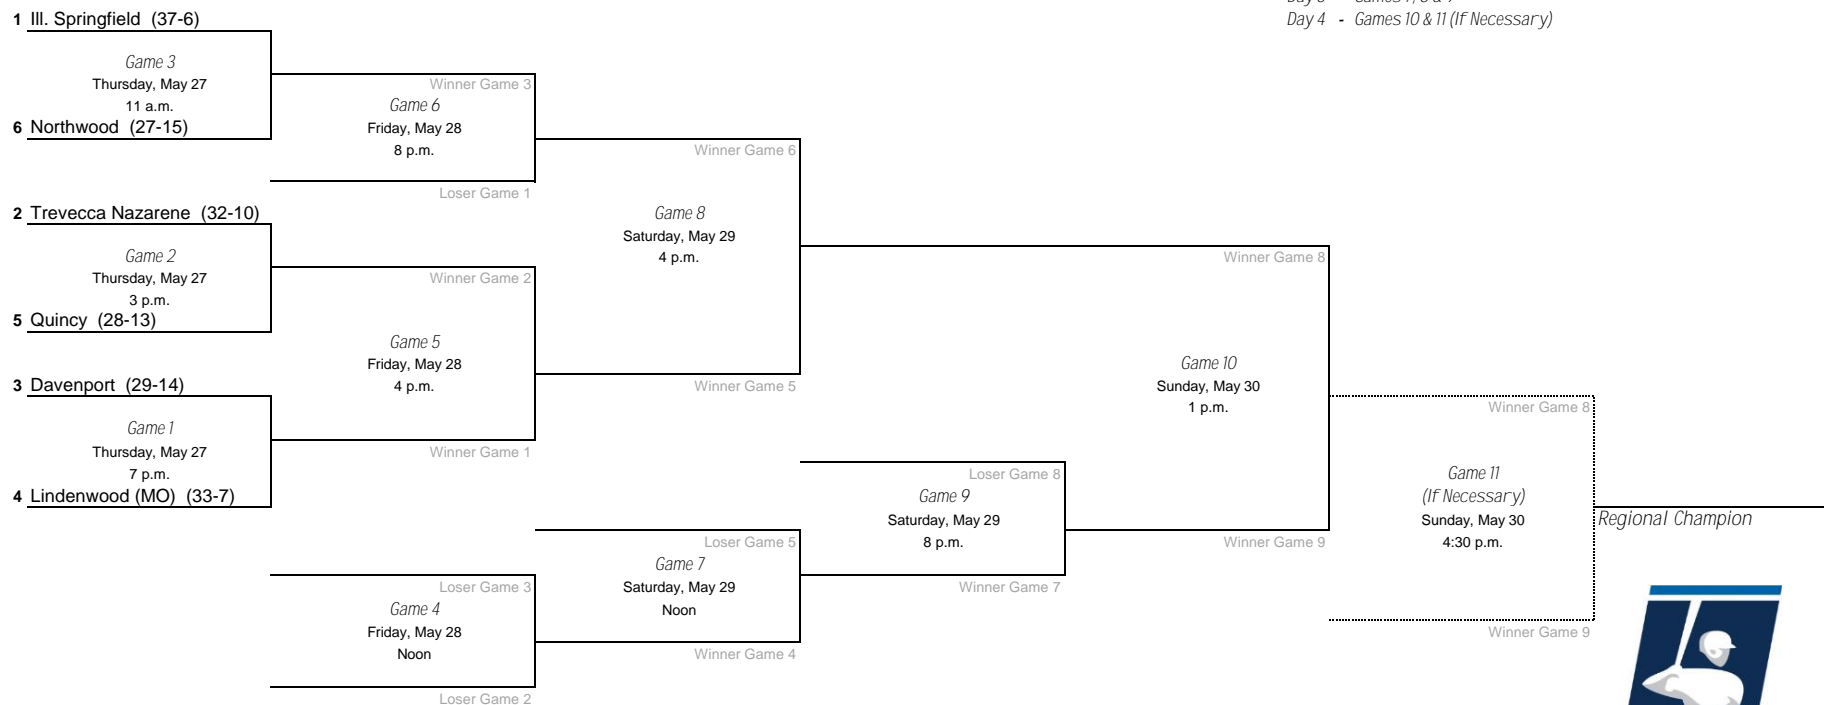

*Denotes host institution
 All times are Eastern time.

2021 NCAA Division II Baseball Championship

East Regional - Franklin Pierce University, Host

Day 1 - Games 1, 2 & 3
 Day 2 - Games 4, 5 & 6
 Day 3 - Games 7, 8 & 9
 Day 4 - Games 10 & 11 (If Necessary)

*Denotes host institution
 All times are Eastern time.

2021 NCAA Division II Baseball Championship

Midwest Regional - Lindenwood University, Host

Day 1 - Games 1, 2 & 3
 Day 2 - Games 4, 5 & 6
 Day 3 - Games 7, 8 & 9
 Day 4 - Games 10 & 11 (If Necessary)

*Denotes host institution
 All times are Eastern time.

2021 NCAA Division II Baseball Championship

South Regional - University of West Florida, Host

Day 1 - Games 1, 2 & 3
 Day 2 - Games 4, 5 & 6
 Day 3 - Games 7, 8 & 9
 Day 4 - Games 10 & 11 (If Necessary)

*Denotes host institution
 All times are Eastern time.

2021 NCAA Division II Baseball Championship

Southeast Regional - North Greenville University, Host

Day 1 - Games 1, 2 & 3
 Day 2 - Games 4, 5 & 6
 Day 3 - Games 7, 8 & 9
 Day 4 - Games 10 & 11 (If Necessary)