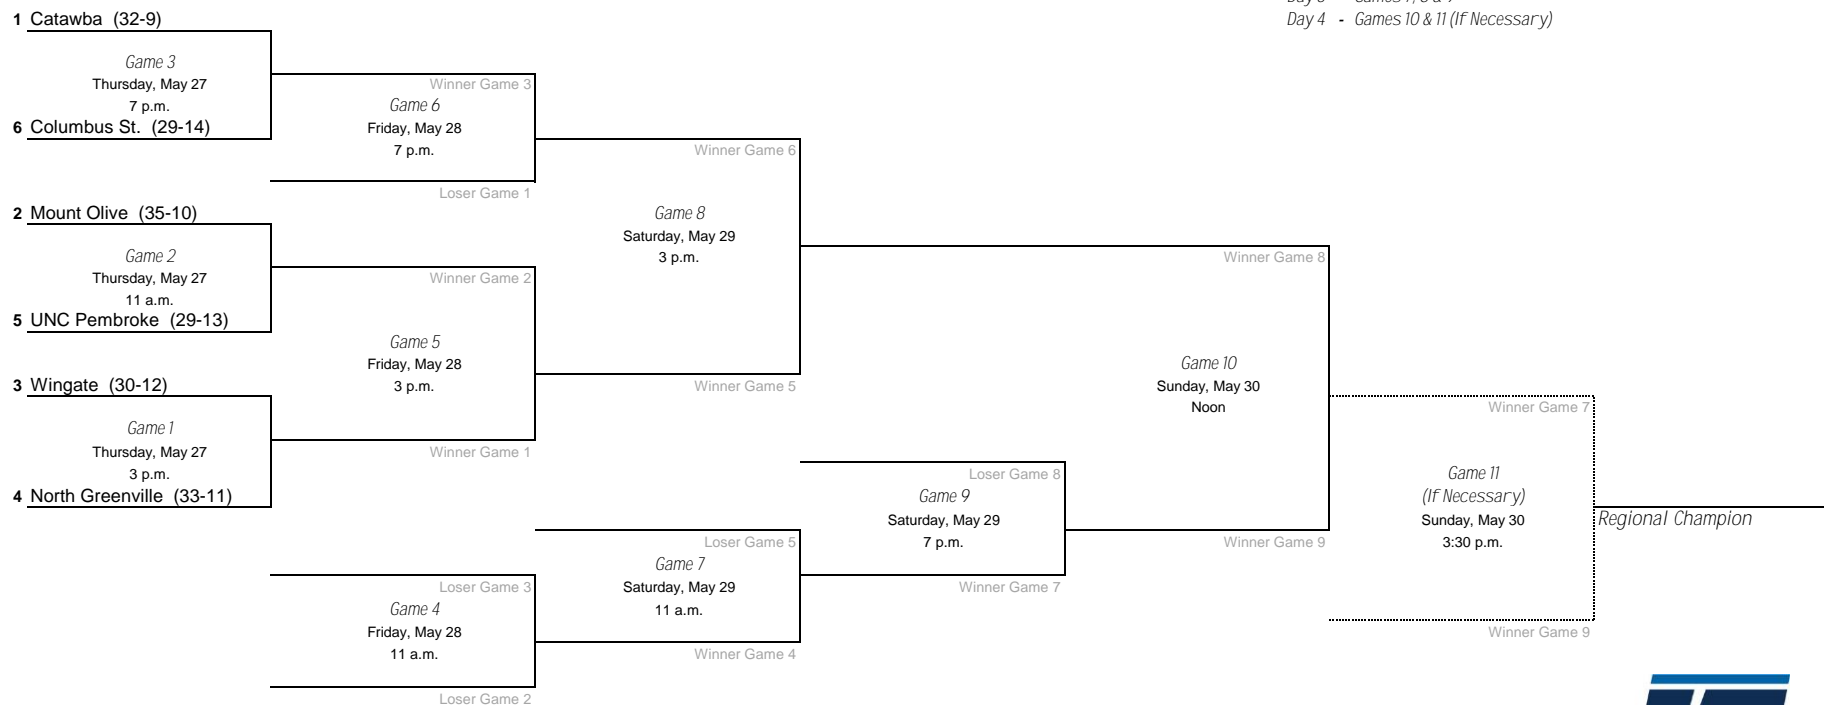

*Denotes host institution
 All times are Eastern time.

2021 NCAA Division II Baseball Championship

Midwest Regional - Lindenwood University, Host

Day 1 - Games 1, 2 & 3
 Day 2 - Games 4, 5 & 6
 Day 3 - Games 7, 8 & 9
 Day 4 - Games 10 & 11 (If Necessary)

*Denotes host institution
 All times are Eastern time.

2021 NCAA Division II Baseball Championship

South Regional - University of West Florida, Host

Day 1 - Games 1, 2 & 3
 Day 2 - Games 4, 5 & 6
 Day 3 - Games 7, 8 & 9
 Day 4 - Games 10 & 11 (If Necessary)

*Denotes host institution
 All times are Eastern time.

2021 NCAA Division II Baseball Championship

Southeast Regional - North Greenville University, Host

Day 1 - Games 1, 2 & 3
 Day 2 - Games 4, 5 & 6
 Day 3 - Games 7, 8 & 9
 Day 4 - Games 10 & 11 (If Necessary)

*Denotes host institution
 All times are Eastern time.

2021 NCAA Division II Baseball Championship

South Central Regional- Angelo State University, Host

Day 1 - Game 1 & 2
 Day 2 - Games 3 & 4
 Day 3 - Game 5 & 6
 Day 4 - Game 7 (if necessary)