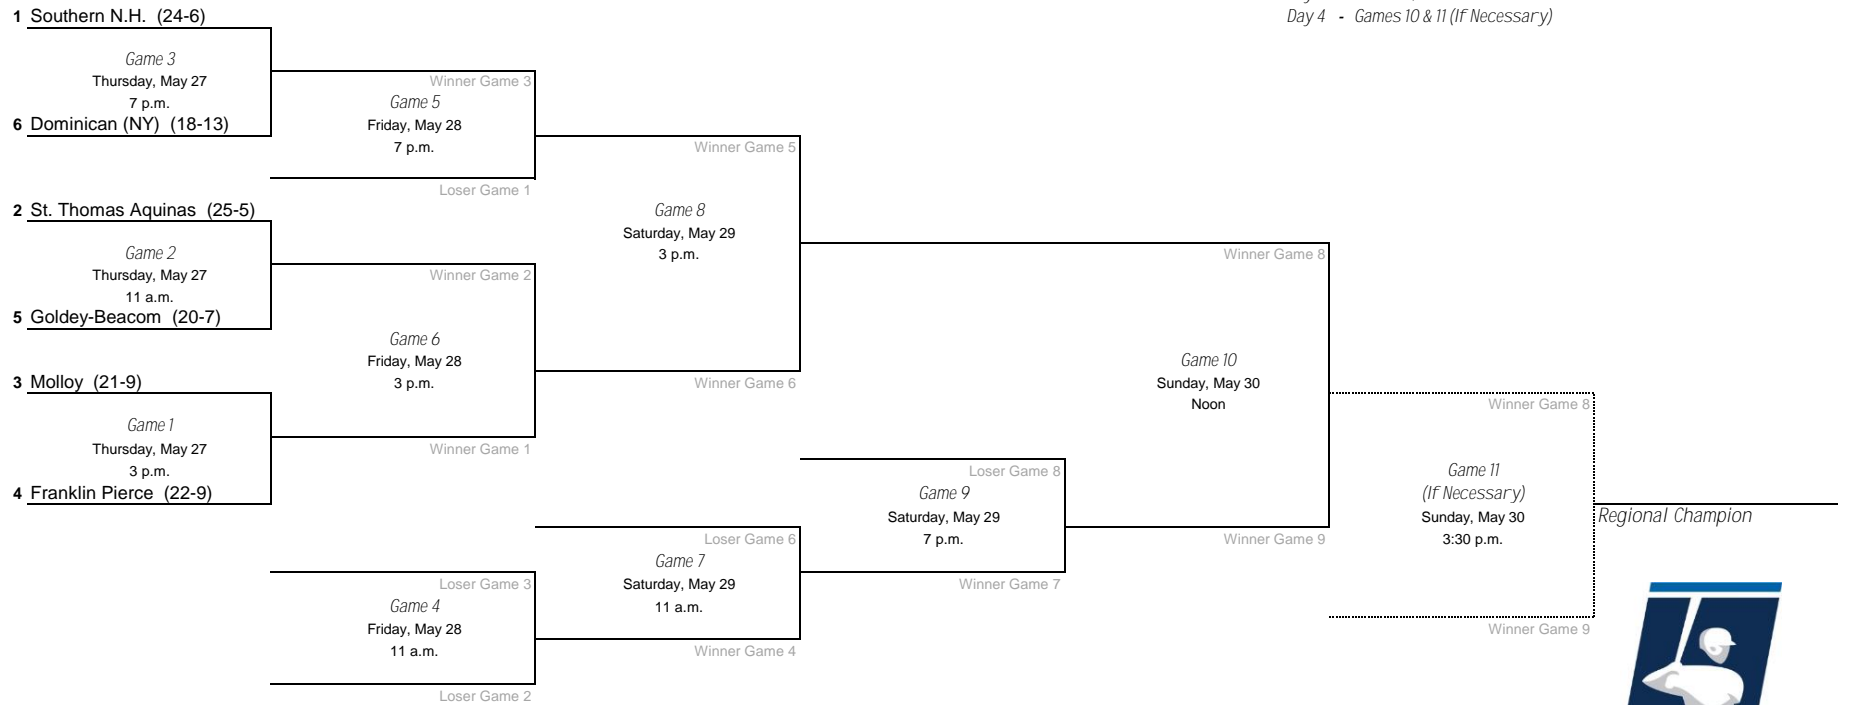

*Denotes host institution
 All times are Eastern time.

2021 NCAA Division II Baseball Championship

East Regional - Franklin Pierce University, Host

Day 1 - Games 1, 2 & 3
 Day 2 - Games 4, 5 & 6
 Day 3 - Games 7, 8 & 9
 Day 4 - Games 10 & 11 (If Necessary)

*Denotes host institution
 All times are Eastern time.

2021 NCAA Division II Baseball Championship

Midwest Regional - Lindenwood University, Host

Day 1 - Games 1, 2 & 3
 Day 2 - Games 4, 5 & 6
 Day 3 - Games 7, 8 & 9
 Day 4 - Games 10 & 11 (If Necessary)

*Denotes host institution
 All times are Eastern time.

2021 NCAA Division II Baseball Championship

South Regional - University of West Florida, Host

Day 1 - Games 1, 2 & 3
 Day 2 - Games 4, 5 & 6
 Day 3 - Games 7, 8 & 9
 Day 4 - Games 10 & 11 (If Necessary)

*Denotes host institution
 All times are Eastern time.

2021 NCAA Division II Baseball Championship

Southeast Regional - North Greenville University, Host

Day 1 - Games 1, 2 & 3
 Day 2 - Games 4, 5 & 6
 Day 3 - Games 7, 8 & 9
 Day 4 - Games 10 & 11 (If Necessary)