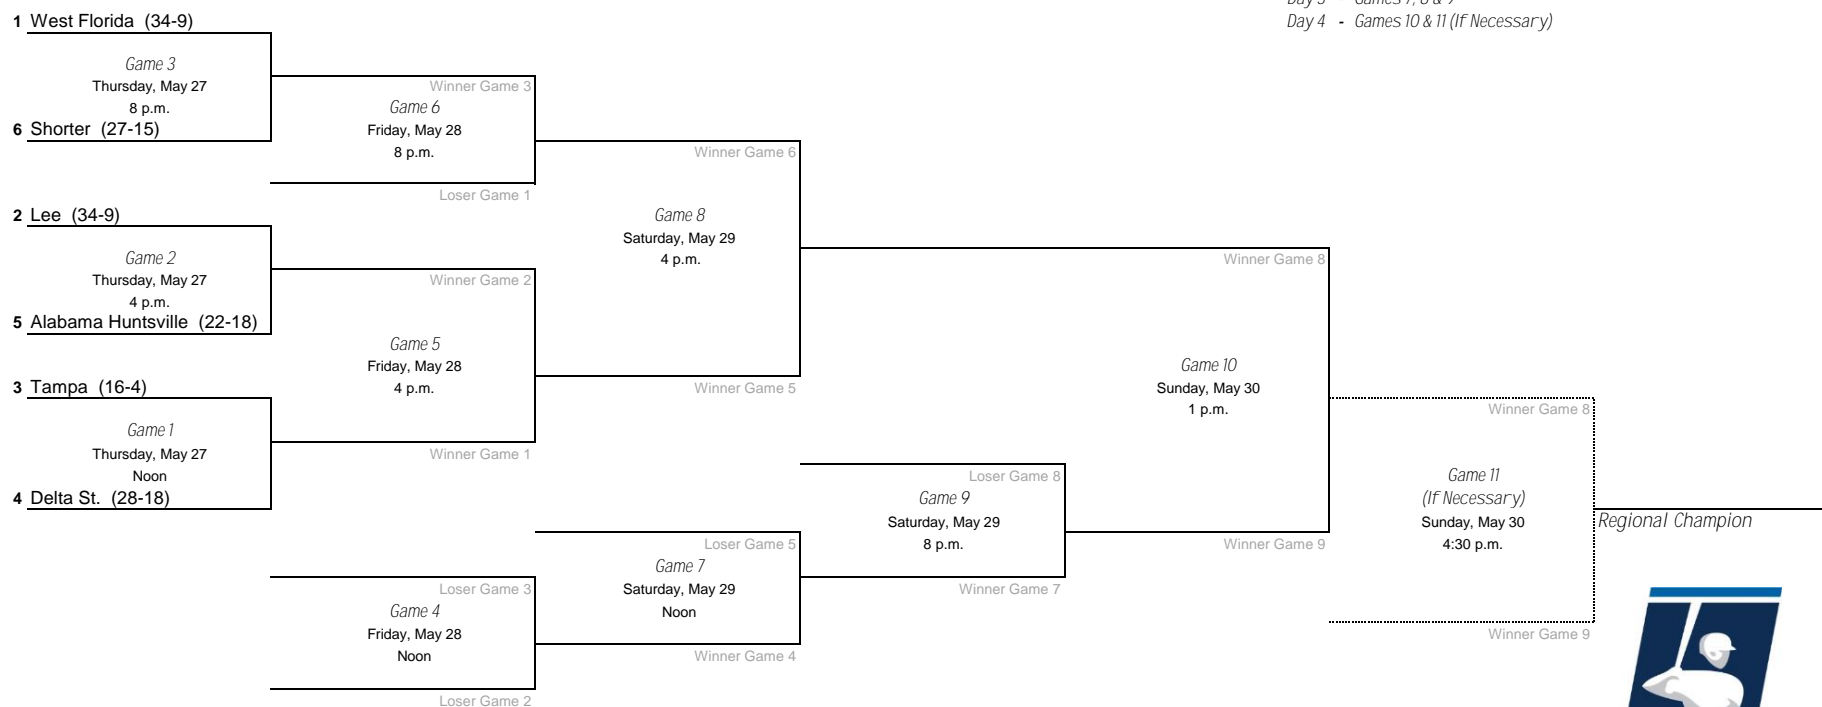

*Denotes host institution
 All times are Eastern time.

2021 NCAA Division II Baseball Championship

East Regional - Franklin Pierce University, Host

Day 1 - Games 1, 2 & 3
 Day 2 - Games 4, 5 & 6
 Day 3 - Games 7, 8 & 9
 Day 4 - Games 10 & 11 (If Necessary)

*Denotes host institution
 All times are Eastern time.

2021 NCAA Division II Baseball Championship

Midwest Regional - Lindenwood University, Host

Day 1 - Games 1, 2 & 3
 Day 2 - Games 4, 5 & 6
 Day 3 - Games 7, 8 & 9
 Day 4 - Games 10 & 11 (If Necessary)

*Denotes host institution
 All times are Eastern time.

2021 NCAA Division II Baseball Championship

South Regional - University of West Florida, Host

Day 1 - Games 1, 2 & 3
 Day 2 - Games 4, 5 & 6
 Day 3 - Games 7, 8 & 9
 Day 4 - Games 10 & 11 (If Necessary)

*Denotes host institution
 All times are Eastern time.

2021 NCAA Division II Baseball Championship

Southeast Regional - North Greenville University, Host

Day 1 - Games 1, 2 & 3
 Day 2 - Games 4, 5 & 6
 Day 3 - Games 7, 8 & 9
 Day 4 - Games 10 & 11 (If Necessary)