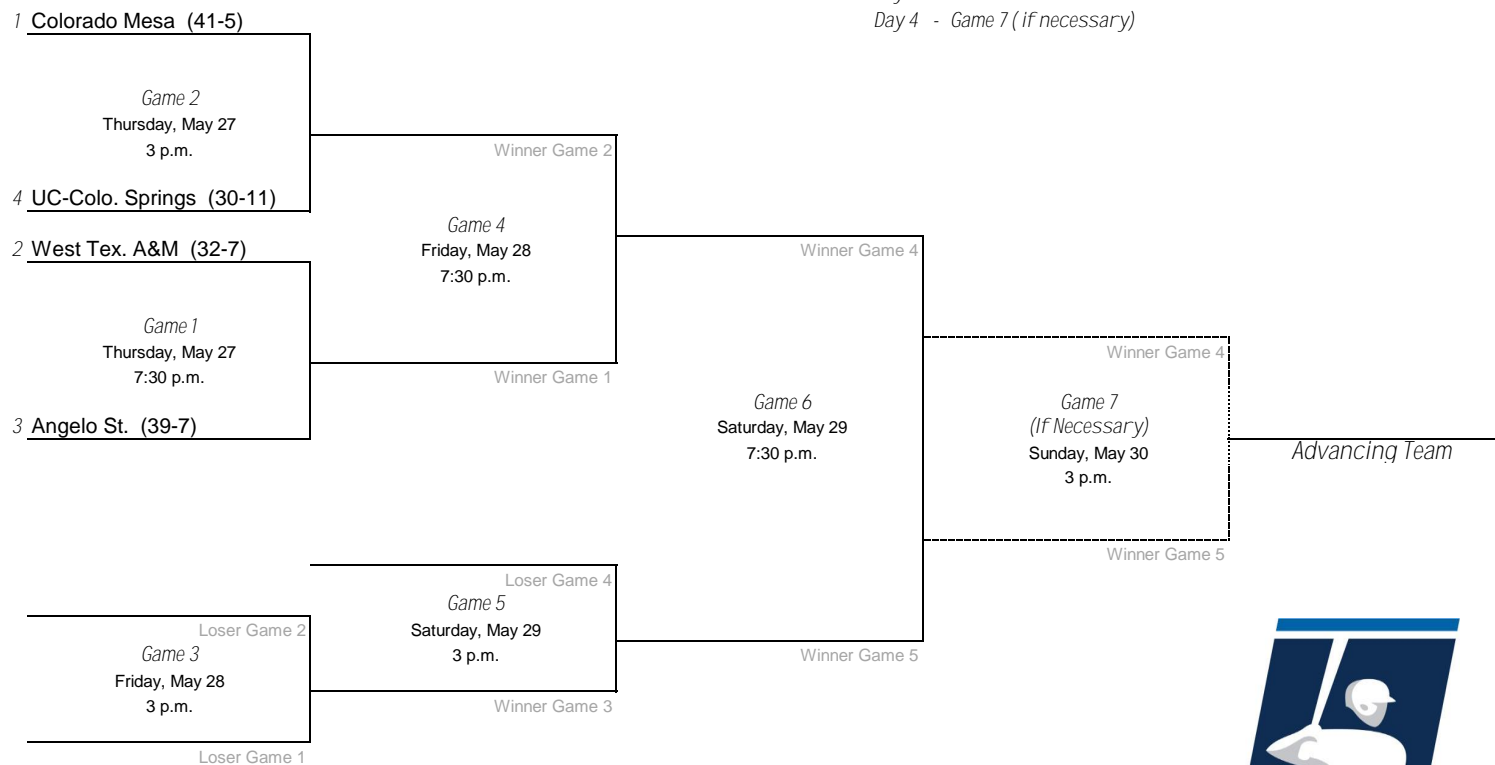

*Denotes host institution
 All times are Eastern time.

2021 NCAA Division II Baseball Championship

South Regional - University of West Florida, Host

Day 1 - Games 1, 2 & 3
 Day 2 - Games 4, 5 & 6
 Day 3 - Games 7, 8 & 9
 Day 4 - Games 10 & 11 (If Necessary)

*Denotes host institution
 All times are Eastern time.

2021 NCAA Division II Baseball Championship

Southeast Regional - North Greenville University, Host

Day 1 - Games 1, 2 & 3
 Day 2 - Games 4, 5 & 6
 Day 3 - Games 7, 8 & 9
 Day 4 - Games 10 & 11 (If Necessary)

*Denotes host institution
 All times are Eastern time.

2021 NCAA Division II Baseball Championship

South Central Regional- Angelo State University, Host

Day 1 - Game 1 & 2
 Day 2 - Games 3 & 4
 Day 3 - Game 5 & 6
 Day 4 - Game 7 (if necessary)

*Denotes host institution
 All times are Eastern.

2021 NCAA Division II Baseball Championship

West Regional - Northwest Nazarene University, Host

Day 1 - Games 1 & 2
Day 2 - Game 3 & 4
Day 3 - Game 5 (If Necessary)