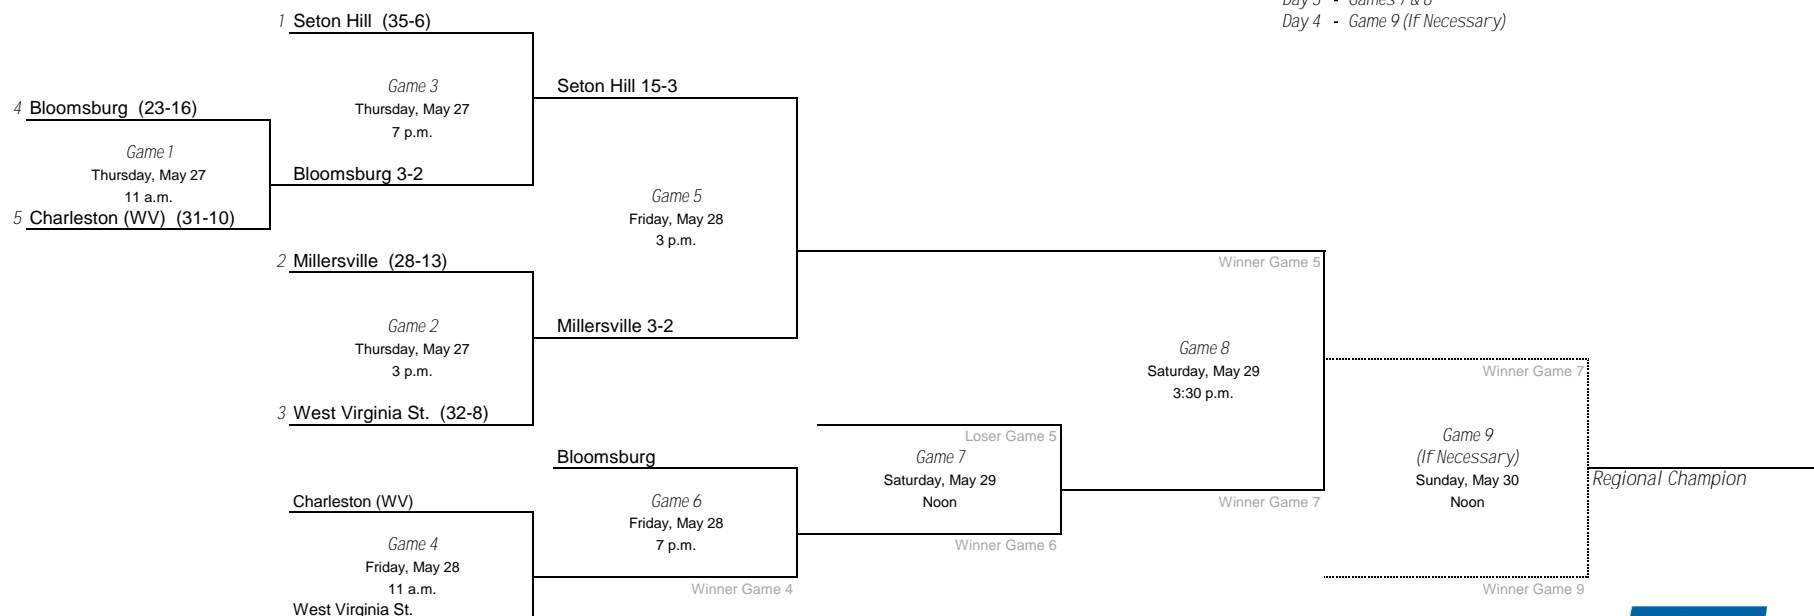

2021 NCAA Division II Baseball Championship

Atlantic Regional- University of Charleston (WV), Host

Day 1 - Games 1, 2 & 3
 Day 2 - Games 4, 5 & 6
 Day 3 - Games 7 & 8
 Day 4 - Game 9 (If Necessary)

*Denotes host institution
 All times are Eastern time.

2021 NCAA Division II Baseball Championship

Central Regional - University of Central Missouri, Host

Day 1 - Games 1, 2 & 3
 Day 2 - Games 4, 5 & 6
 Day 3 - Games 7, 8 & 9
 Day 4 - Games 10 & 11 (If Necessary)

*Denotes host institution
 All times are Eastern time.

2021 NCAA Division II Baseball Championship

East Regional - Franklin Pierce University, Host

Day 1 - Games 1, 2 & 3
 Day 2 - Games 4, 5 & 6
 Day 3 - Games 7, 8 & 9
 Day 4 - Games 10 & 11 (If Necessary)

*Denotes host institution
 All times are Eastern time.

2021 NCAA Division II Baseball Championship

South Regional - University of West Florida, Host

Day 1 - Games 1, 2 & 3
 Day 2 - Games 4, 5 & 6
 Day 3 - Games 7, 8 & 9
 Day 4 - Games 10 & 11 (If Necessary)