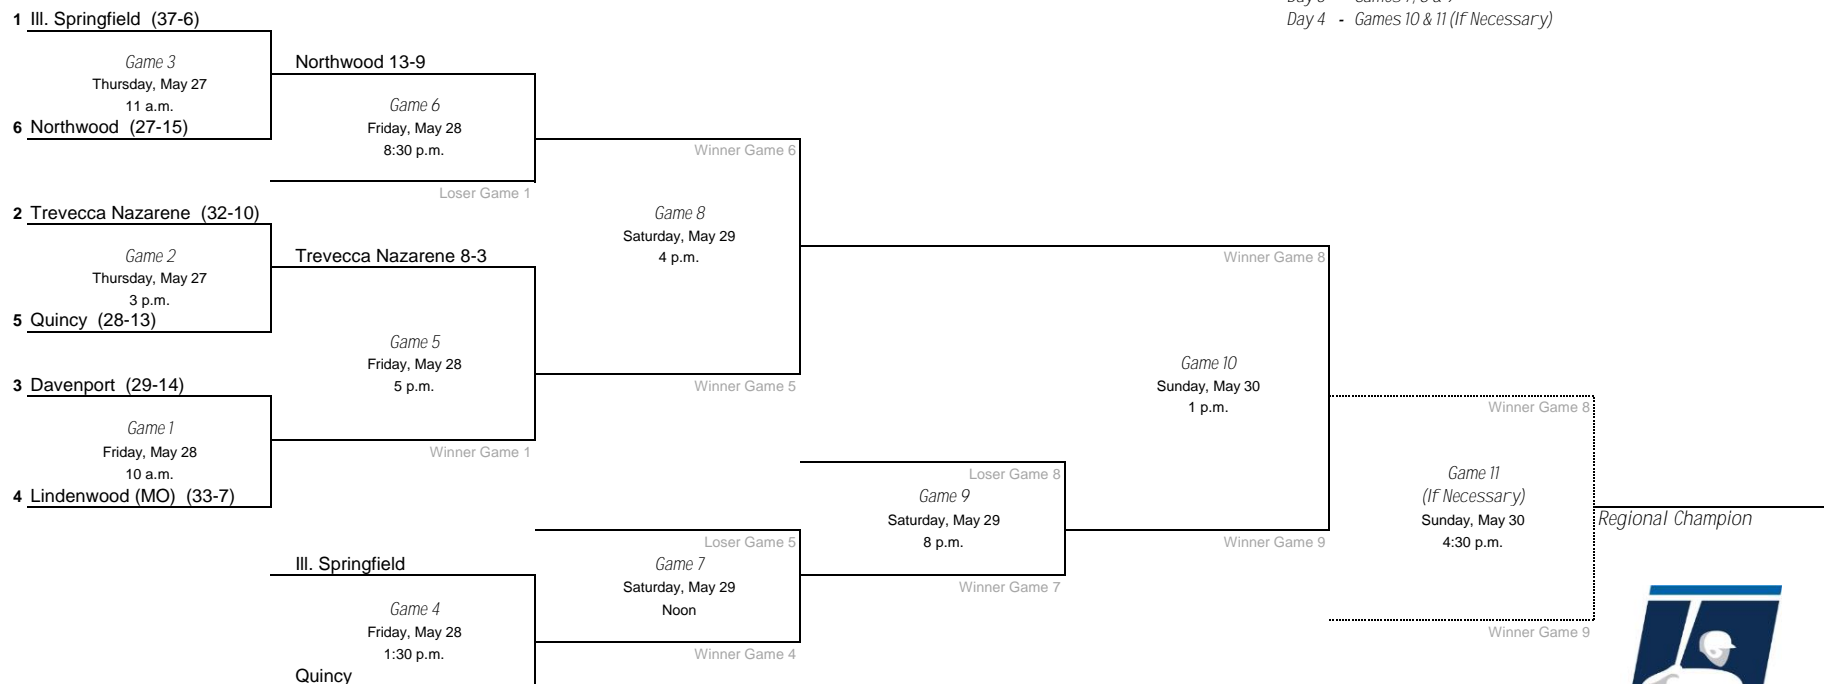

2021 NCAA Division II Baseball Championship

Central Regional - University of Central Missouri, Host

Day 1 - Games 1, 2 & 3
 Day 2 - Games 4, 5 & 6
 Day 3 - Games 7, 8 & 9
 Day 4 - Games 10 & 11 (If Necessary)

*Denotes host institution
 All times are Eastern time.

2021 NCAA Division II Baseball Championship

East Regional - Franklin Pierce University, Host

Day 1 - Games 1, 2 & 3
 Day 2 - Games 4, 5 & 6
 Day 3 - Games 7, 8 & 9
 Day 4 - Games 10 & 11 (If Necessary)

*Denotes host institution
 All times are Eastern time.

2021 NCAA Division II Baseball Championship

Midwest Regional - Lindenwood University, Host

Day 1 - Games 1, 2 & 3
 Day 2 - Games 4, 5 & 6
 Day 3 - Games 7, 8 & 9
 Day 4 - Games 10 & 11 (If Necessary)

*Denotes host institution
 All times are Eastern time.

2021 NCAA Division II Baseball Championship

South Regional - University of West Florida, Host

Day 1 - Games 1, 2 & 3
 Day 2 - Games 4, 5 & 6
 Day 3 - Games 7, 8 & 9
 Day 4 - Games 10 & 11 (If Necessary)