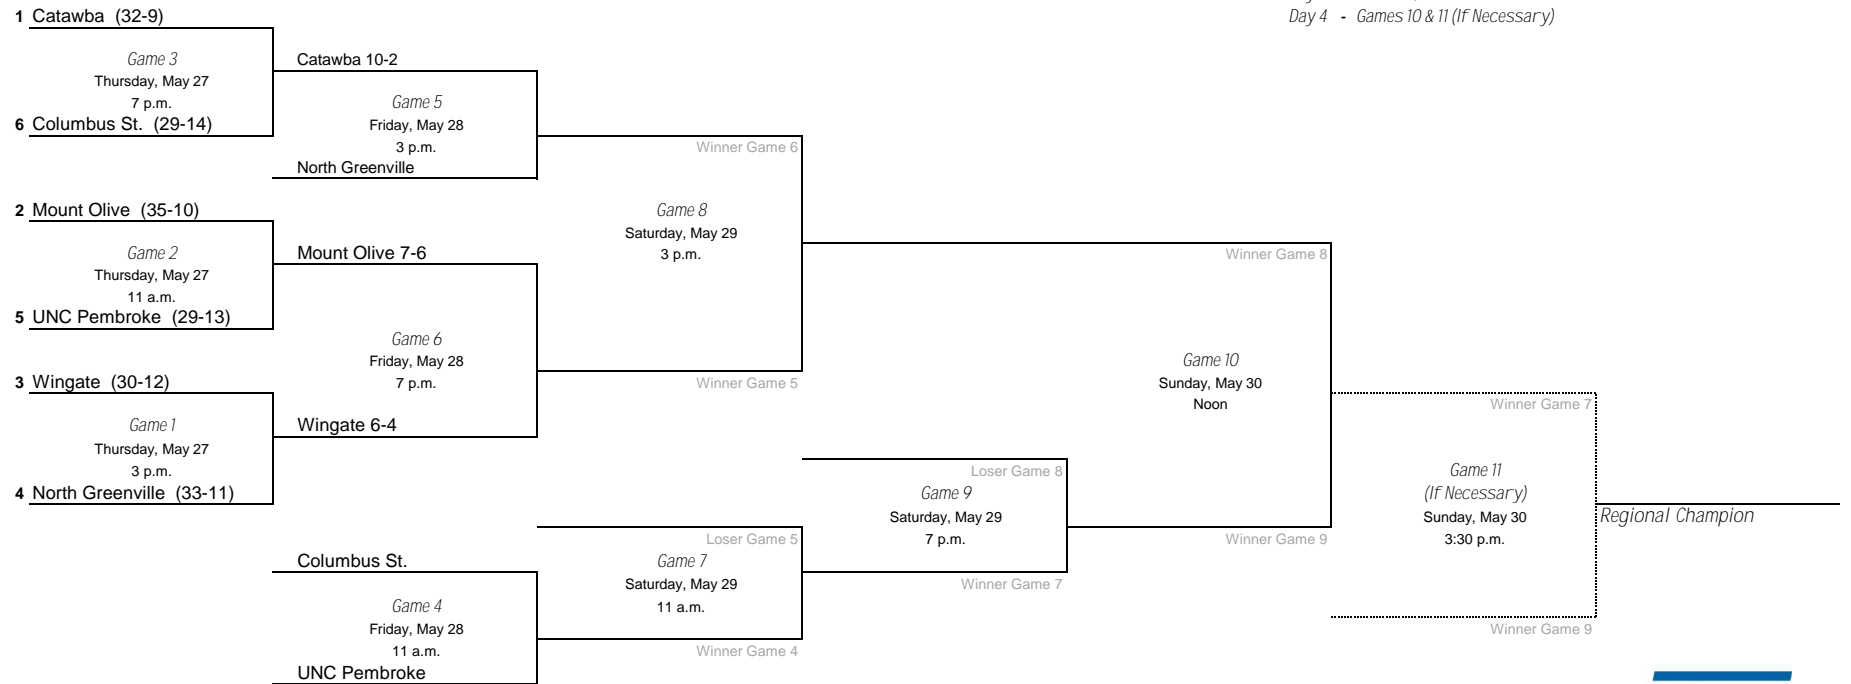

*Denotes host institution
 All times are Eastern time.

2021 NCAA Division II Baseball Championship

Midwest Regional - Lindenwood University, Host

Day 1 - Games 1, 2 & 3
 Day 2 - Games 4, 5 & 6
 Day 3 - Games 7, 8 & 9
 Day 4 - Games 10 & 11 (If Necessary)

*Denotes host institution
 All times are Eastern time.

2021 NCAA Division II Baseball Championship

South Regional - University of West Florida, Host

Day 1 - Games 1, 2 & 3
 Day 2 - Games 4, 5 & 6
 Day 3 - Games 7, 8 & 9
 Day 4 - Games 10 & 11 (If Necessary)

*Denotes host institution
 All times are Eastern time.

2021 NCAA Division II Baseball Championship

Southeast Regional - North Greenville University, Host

Day 1 - Games 1, 2 & 3
 Day 2 - Games 4, 5 & 6
 Day 3 - Games 7, 8 & 9
 Day 4 - Games 10 & 11 (If Necessary)

*Denotes host institution
 All times are Eastern time.

2021 NCAA Division II Baseball Championship

South Central Regional- Angelo State University, Host

Day 1 - Game 1 & 2
Day 2 - Games 3 & 4
Day 3 - Game 5 & 6
Day 4 - Game 7 (if necessary)