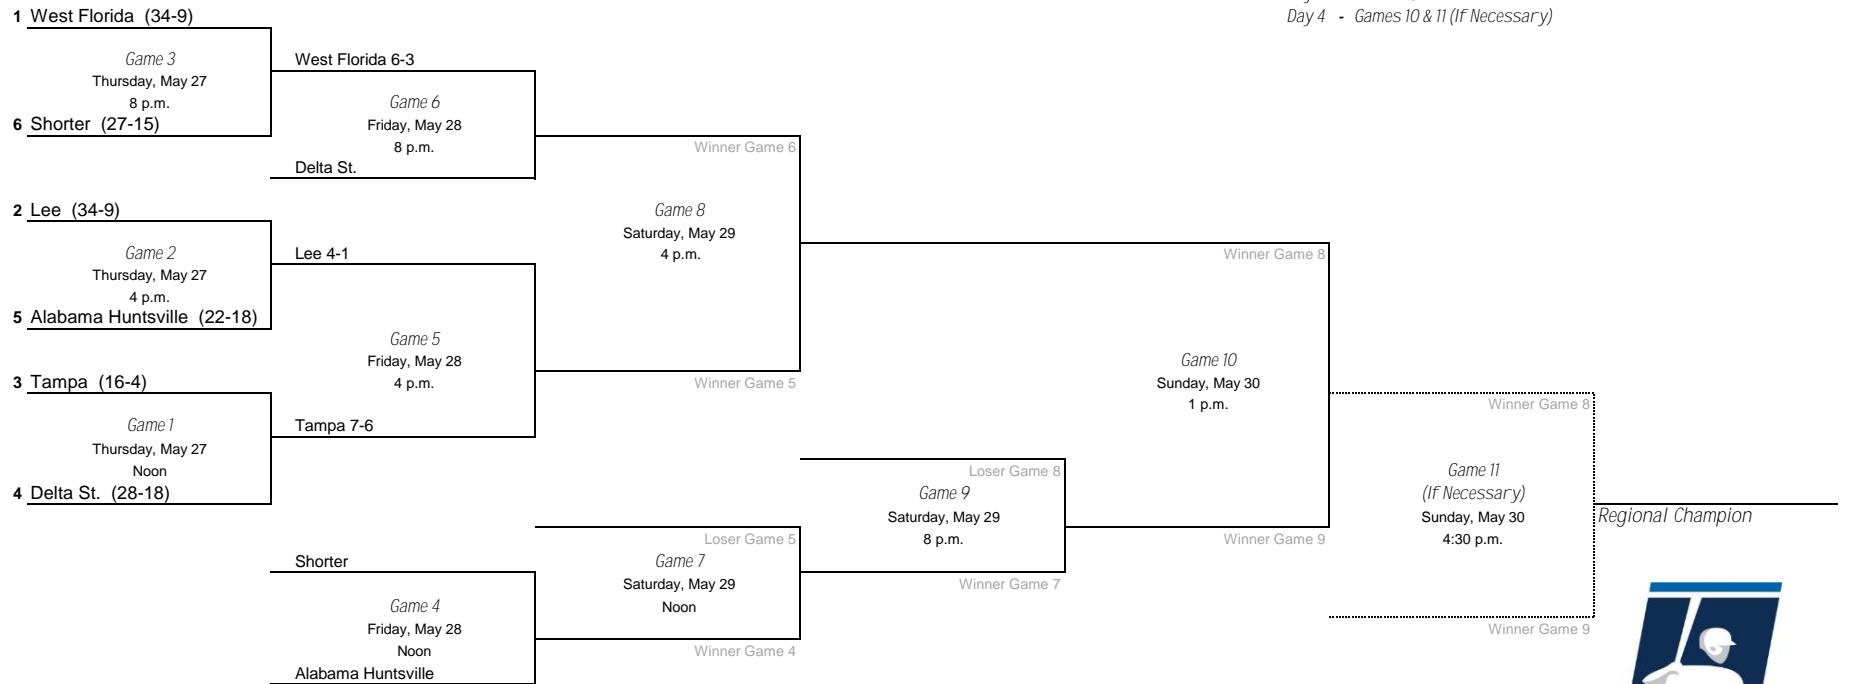

*Denotes host institution
 All times are Eastern time.

2021 NCAA Division II Baseball Championship

East Regional - Franklin Pierce University, Host

Day 1 - Games 1, 2 & 3
 Day 2 - Games 4, 5 & 6
 Day 3 - Games 7, 8 & 9
 Day 4 - Games 10 & 11 (If Necessary)

*Denotes host institution
 All times are Eastern time.

2021 NCAA Division II Baseball Championship

Midwest Regional - Lindenwood University, Host

Day 1 - Games 1, 2 & 3
 Day 2 - Games 4, 5 & 6
 Day 3 - Games 7, 8 & 9
 Day 4 - Games 10 & 11 (If Necessary)

*Denotes host institution
 All times are Eastern time.

2021 NCAA Division II Baseball Championship

South Regional - University of West Florida, Host

Day 1 - Games 1, 2 & 3
 Day 2 - Games 4, 5 & 6
 Day 3 - Games 7, 8 & 9
 Day 4 - Games 10 & 11 (If Necessary)

*Denotes host institution
 All times are Eastern time.

2021 NCAA Division II Baseball Championship

Southeast Regional - North Greenville University, Host

Day 1 - Games 1, 2 & 3
 Day 2 - Games 4, 5 & 6
 Day 3 - Games 7, 8 & 9
 Day 4 - Games 10 & 11 (If Necessary)