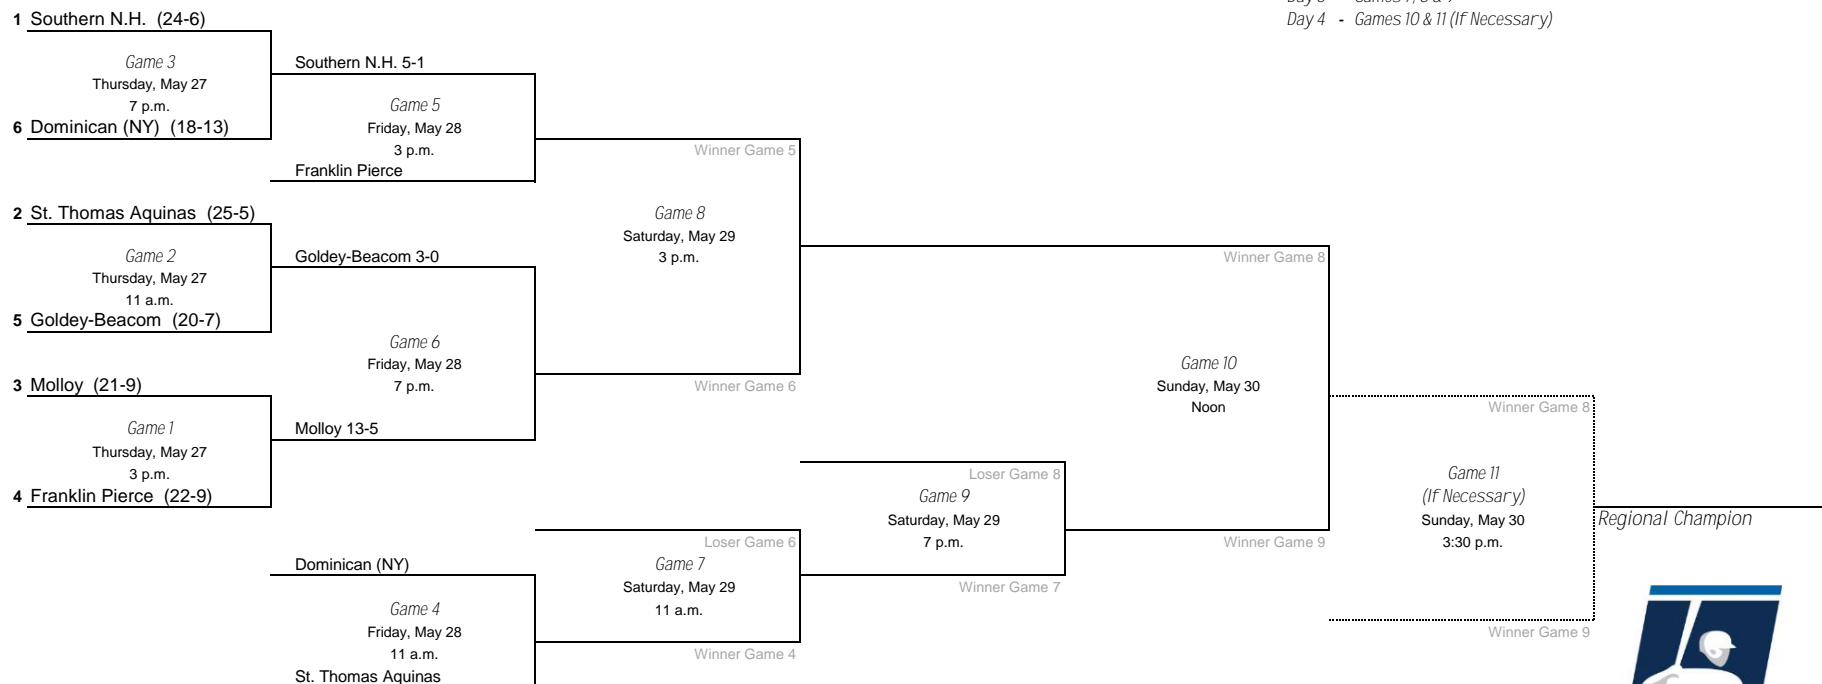

2021 NCAA Division II Baseball Championship

Central Regional - University of Central Missouri, Host

Day 1 - Games 1, 2 & 3
 Day 2 - Games 4, 5 & 6
 Day 3 - Games 7, 8 & 9
 Day 4 - Games 10 & 11 (If Necessary)

*Denotes host institution
 All times are Eastern time.

2021 NCAA Division II Baseball Championship

East Regional - Franklin Pierce University, Host

Day 1 - Games 1, 2 & 3
 Day 2 - Games 4, 5 & 6
 Day 3 - Games 7, 8 & 9
 Day 4 - Games 10 & 11 (If Necessary)

*Denotes host institution
 All times are Eastern time.

2021 NCAA Division II Baseball Championship

Midwest Regional - Lindenwood University, Host

Day 1 - Games 1, 2 & 3
 Day 2 - Games 4, 5 & 6
 Day 3 - Games 7, 8 & 9
 Day 4 - Games 10 & 11 (If Necessary)

*Denotes host institution
 All times are Eastern time.

2021 NCAA Division II Baseball Championship

South Regional - University of West Florida, Host

Day 1 - Games 1, 2 & 3
 Day 2 - Games 4, 5 & 6
 Day 3 - Games 7, 8 & 9
 Day 4 - Games 10 & 11 (If Necessary)