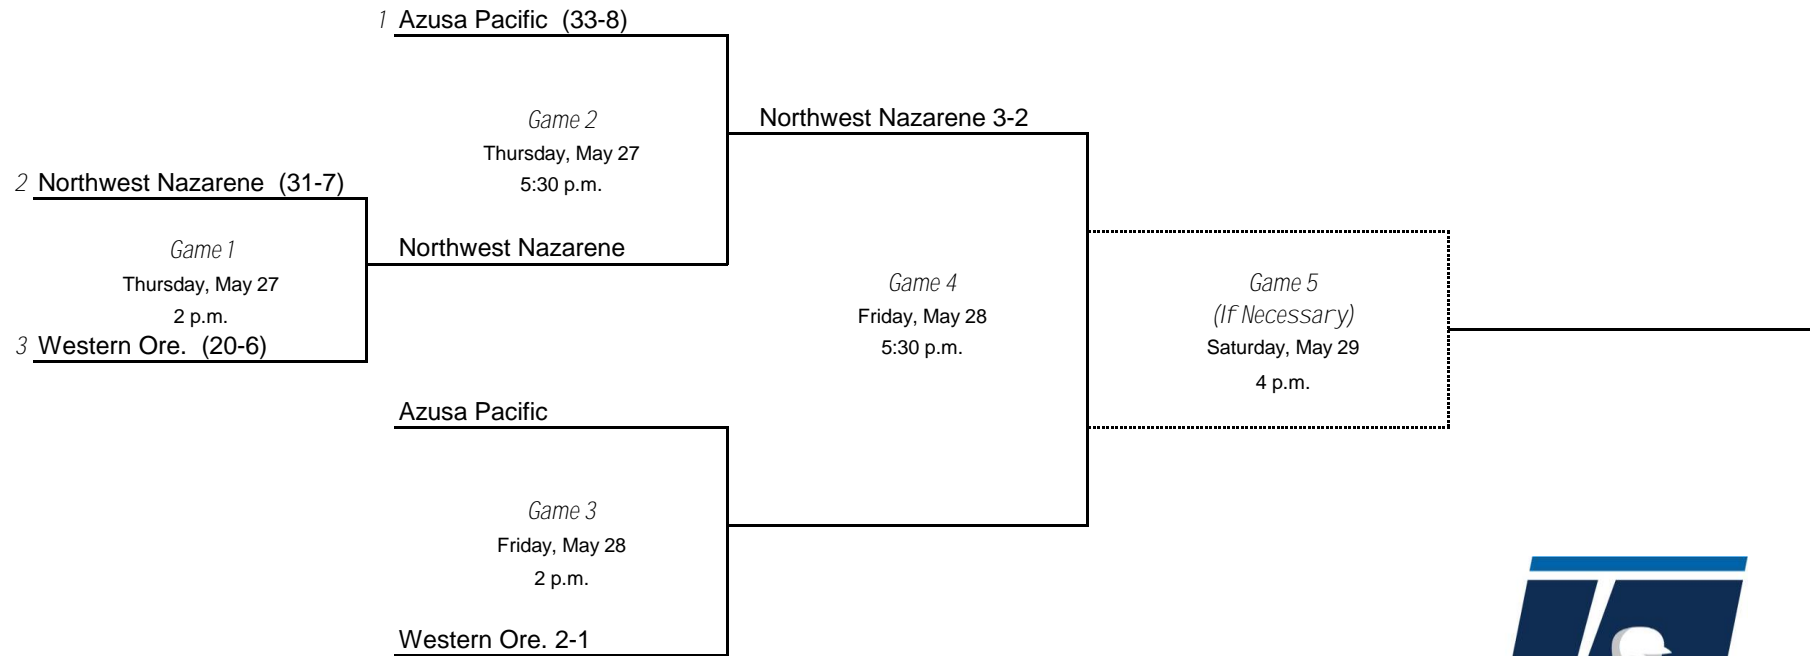

*Denotes host institution
 All times are Eastern time.

2021 NCAA Division II Baseball Championship

East Regional - Franklin Pierce University, Host

Day 1 - Games 1, 2 & 3
 Day 2 - Games 4, 5 & 6
 Day 3 - Games 7, 8 & 9
 Day 4 - Games 10 & 11 (If Necessary)

*Denotes host institution
 All times are Eastern time.

2021 NCAA Division II Baseball Championship

Southeast Regional - North Greenville University, Host

Day 1 - Games 1, 2 & 3
 Day 2 - Games 4, 5 & 6
 Day 3 - Games 7, 8 & 9
 Day 4 - Games 10 & 11 (If Necessary)

*Denotes host institution
 All times are Eastern time.

2021 NCAA Division II Baseball Championship

South Central Regional- Angelo State University, Host

Day 1 - Game 1 & 2
Day 2 - Games 3 & 4
Day 3 - Game 5 & 6
Day 4 - Game 7 (if necessary)

*Denotes host institution
All times are Eastern.

2021 NCAA Division II Baseball Championship

West Regional - Northwest Nazarene University, Host

Day 1 - Games 1 & 2
Day 2 - Game 3 & 4
Day 3 - Game 5 (If Necessary)