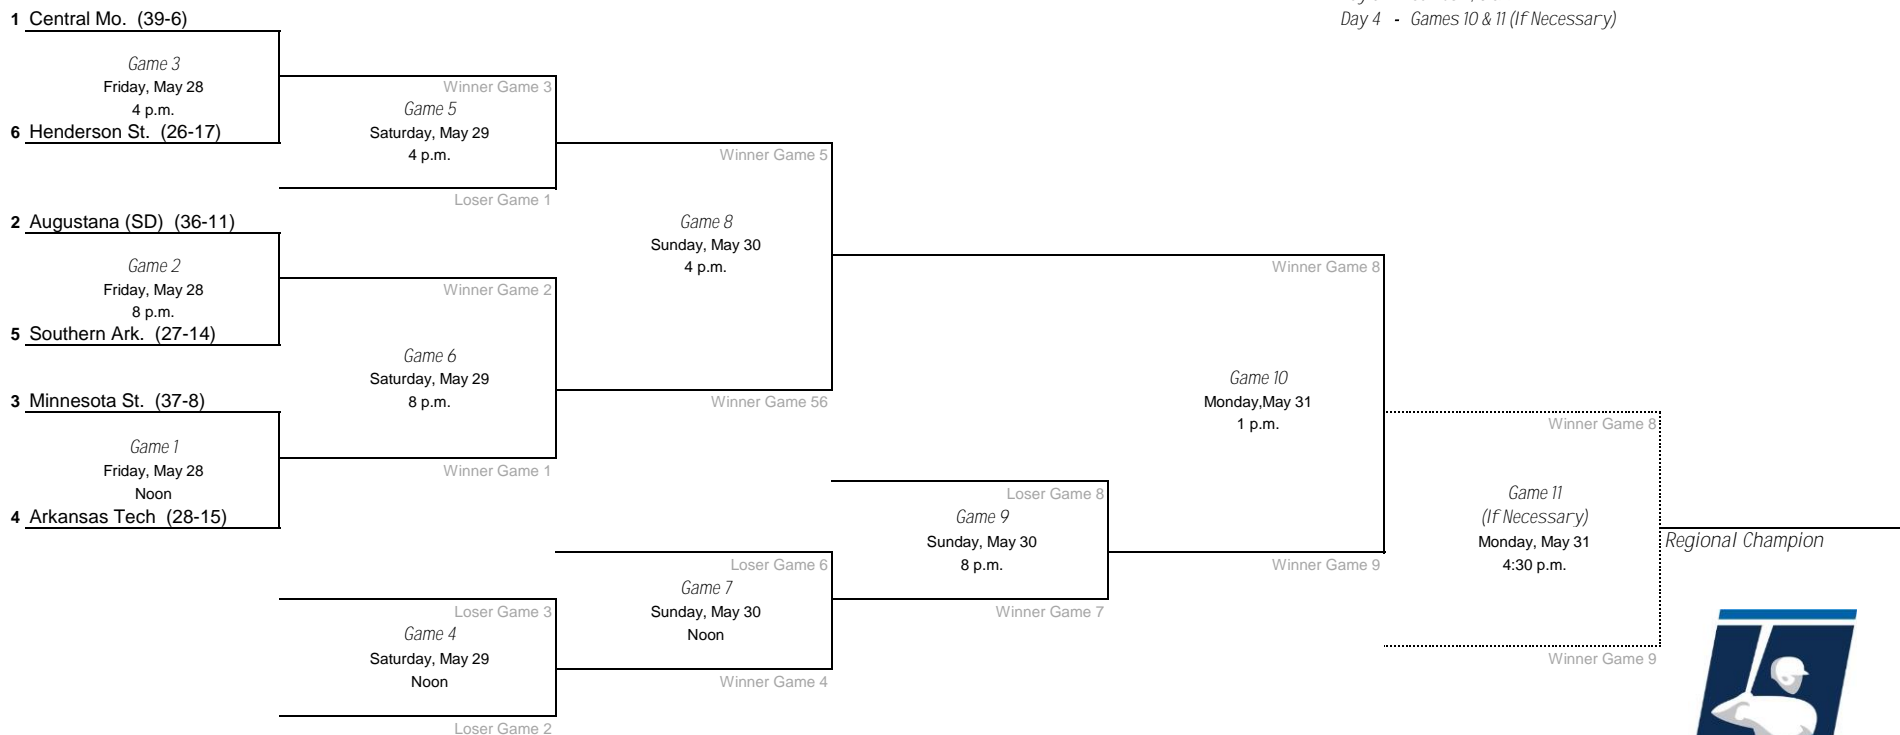

2021 NCAA Division II Baseball Championship

Atlantic Regional- University of Charleston (WV), Host

Day 1 - Games 1, 2 & 3
 Day 2 - Games 4, 5 & 6
 Day 3 - Games 7 & 8
 Day 4 - Game 9 (If Necessary)

*Denotes host institution
 All times are Eastern time.

2021 NCAA Division II Baseball Championship

Central Regional - University of Central Missouri, Host

Day 1 - Games 1, 2 & 3
 Day 2 - Games 4, 5 & 6
 Day 3 - Games 7, 8 & 9
 Day 4 - Games 10 & 11 (If Necessary)

*Denotes host institution
 All times are Eastern time.

2021 NCAA Division II Baseball Championship

East Regional - Franklin Pierce University, Host

Day 1 - Games 1, 2 & 3
 Day 2 - Games 4, 5 & 6
 Day 3 - Games 7, 8 & 9
 Day 4 - Games 10 & 11 (If Necessary)

*Denotes host institution
 All times are Eastern time.

2021 NCAA Division II Baseball Championship

South Regional - University of West Florida, Host

Day 1 - Games 1, 2 & 3
 Day 2 - Games 4, 5 & 6
 Day 3 - Games 7, 8 & 9
 Day 4 - Games 10 & 11 (If Necessary)