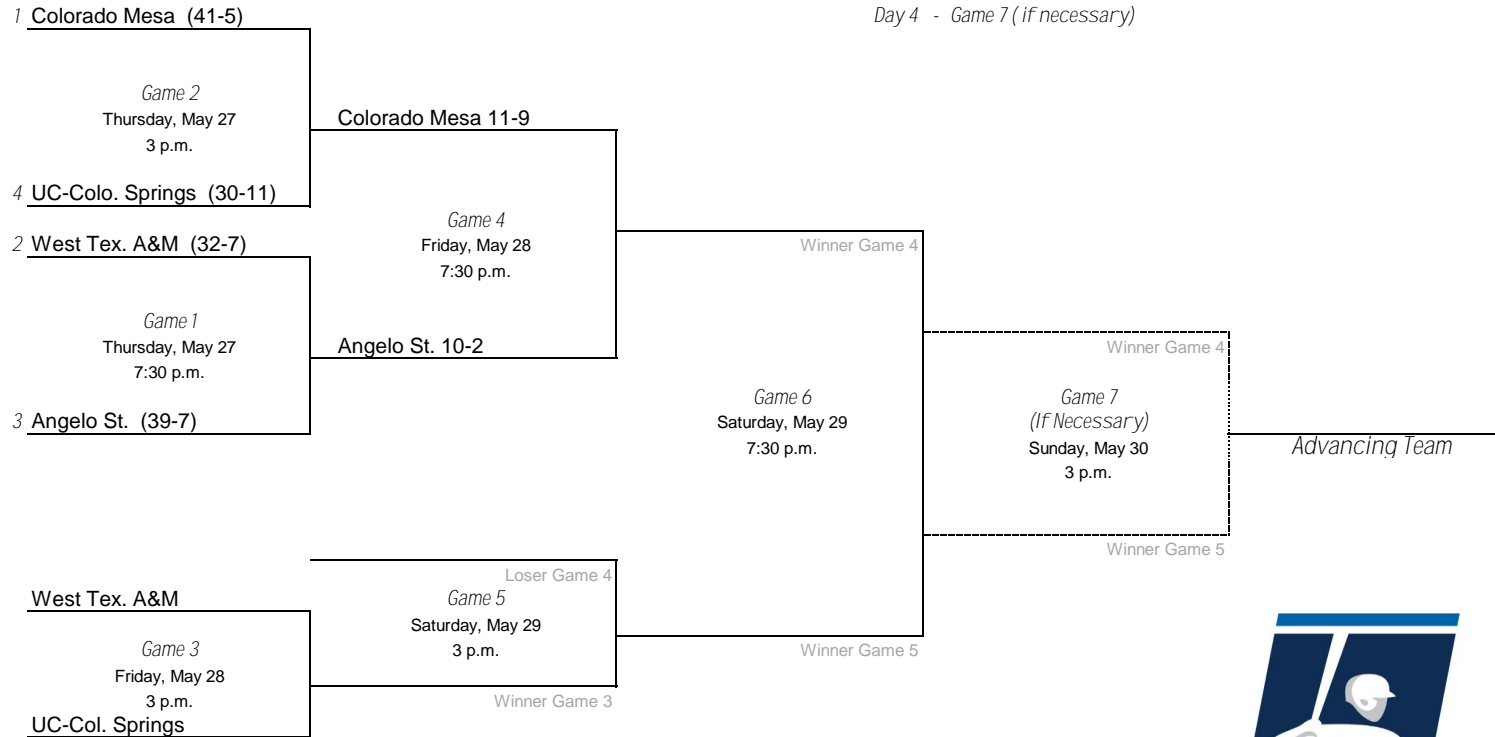

*Denotes host institution
 All times are Eastern time.

2021 NCAA Division II Baseball Championship

South Regional - University of West Florida, Host

Day 1 - Games 1, 2 & 3
 Day 2 - Games 4, 5 & 6
 Day 3 - Games 7, 8 & 9
 Day 4 - Games 10 & 11 (If Necessary)

*Denotes host institution
 All times are Eastern time.

2021 NCAA Division II Baseball Championship

Southeast Regional - North Greenville University, Host

Day 1 - Games 1, 2 & 3
 Day 2 - Games 4, 5 & 6
 Day 3 - Games 7, 8 & 9
 Day 4 - Games 10 & 11 (If Necessary)

*Denotes host institution
 All times are Eastern time.

2021 NCAA Division II Baseball Championship

South Central Regional- Angelo State University, Host

Day 1 - Game 1 & 2
Day 2 - Games 3 & 4
Day 3 - Game 5 & 6
Day 4 - Game 7 (if necessary)

*Denotes host institution
All times are Eastern.

2021 NCAA Division II Baseball Championship

West Regional - Northwest Nazarene University, Host

Day 1 - Games 1 & 2
Day 2 - Game 3 & 4
Day 3 - Game 5 (If Necessary)