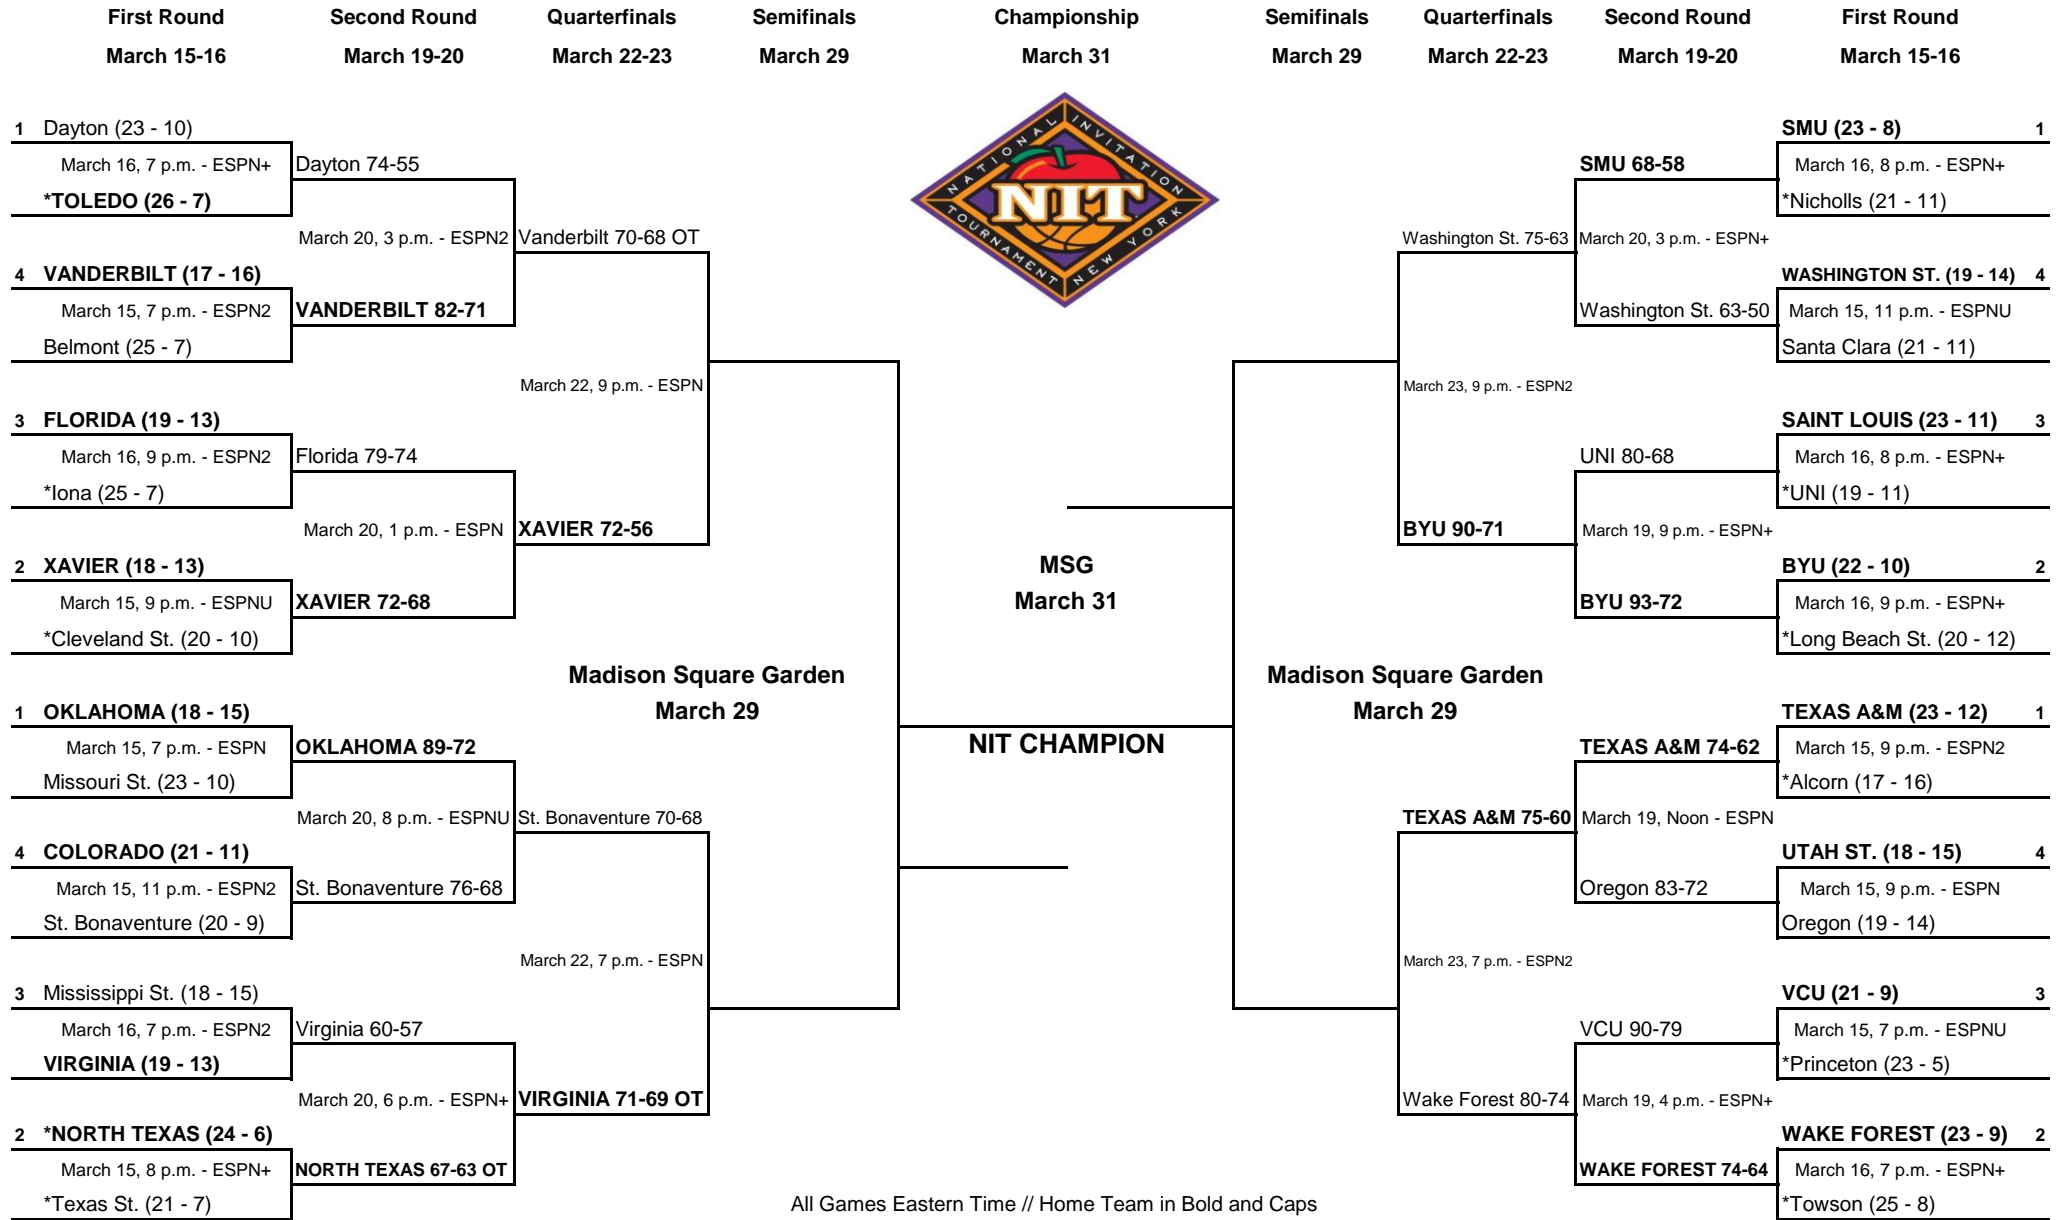

2022 NATIONAL INVITATION TOURNAMENT

All Games Eastern Time // Home Team in Bold and Caps
 *Automatic Qualifiers - Regular Season Conference Champions