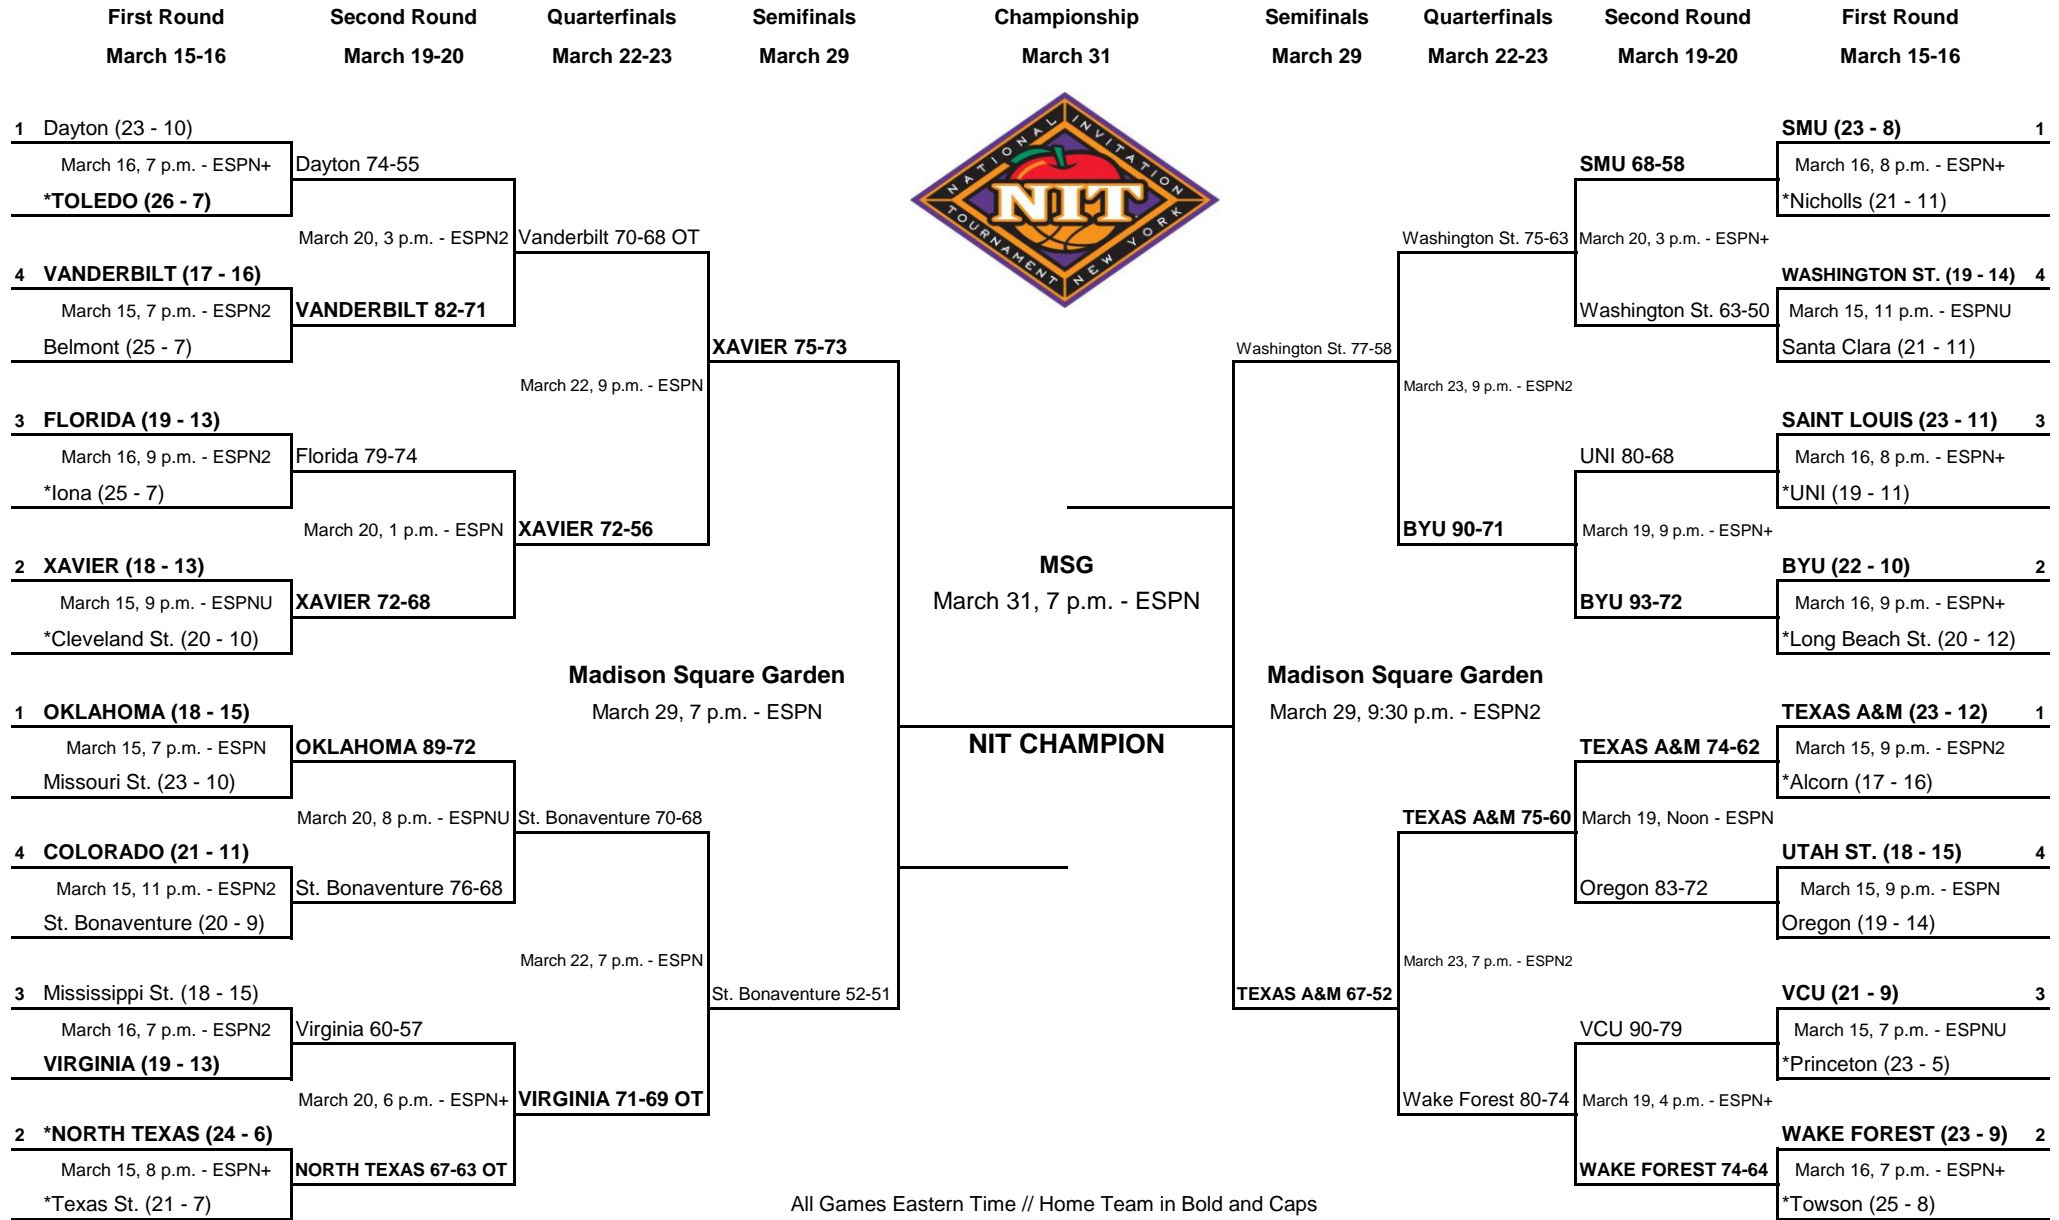

2022 NATIONAL INVITATION TOURNAMENT

All Games Eastern Time // Home Team in Bold and Caps
 *Automatic Qualifiers - Regular Season Conference Champions