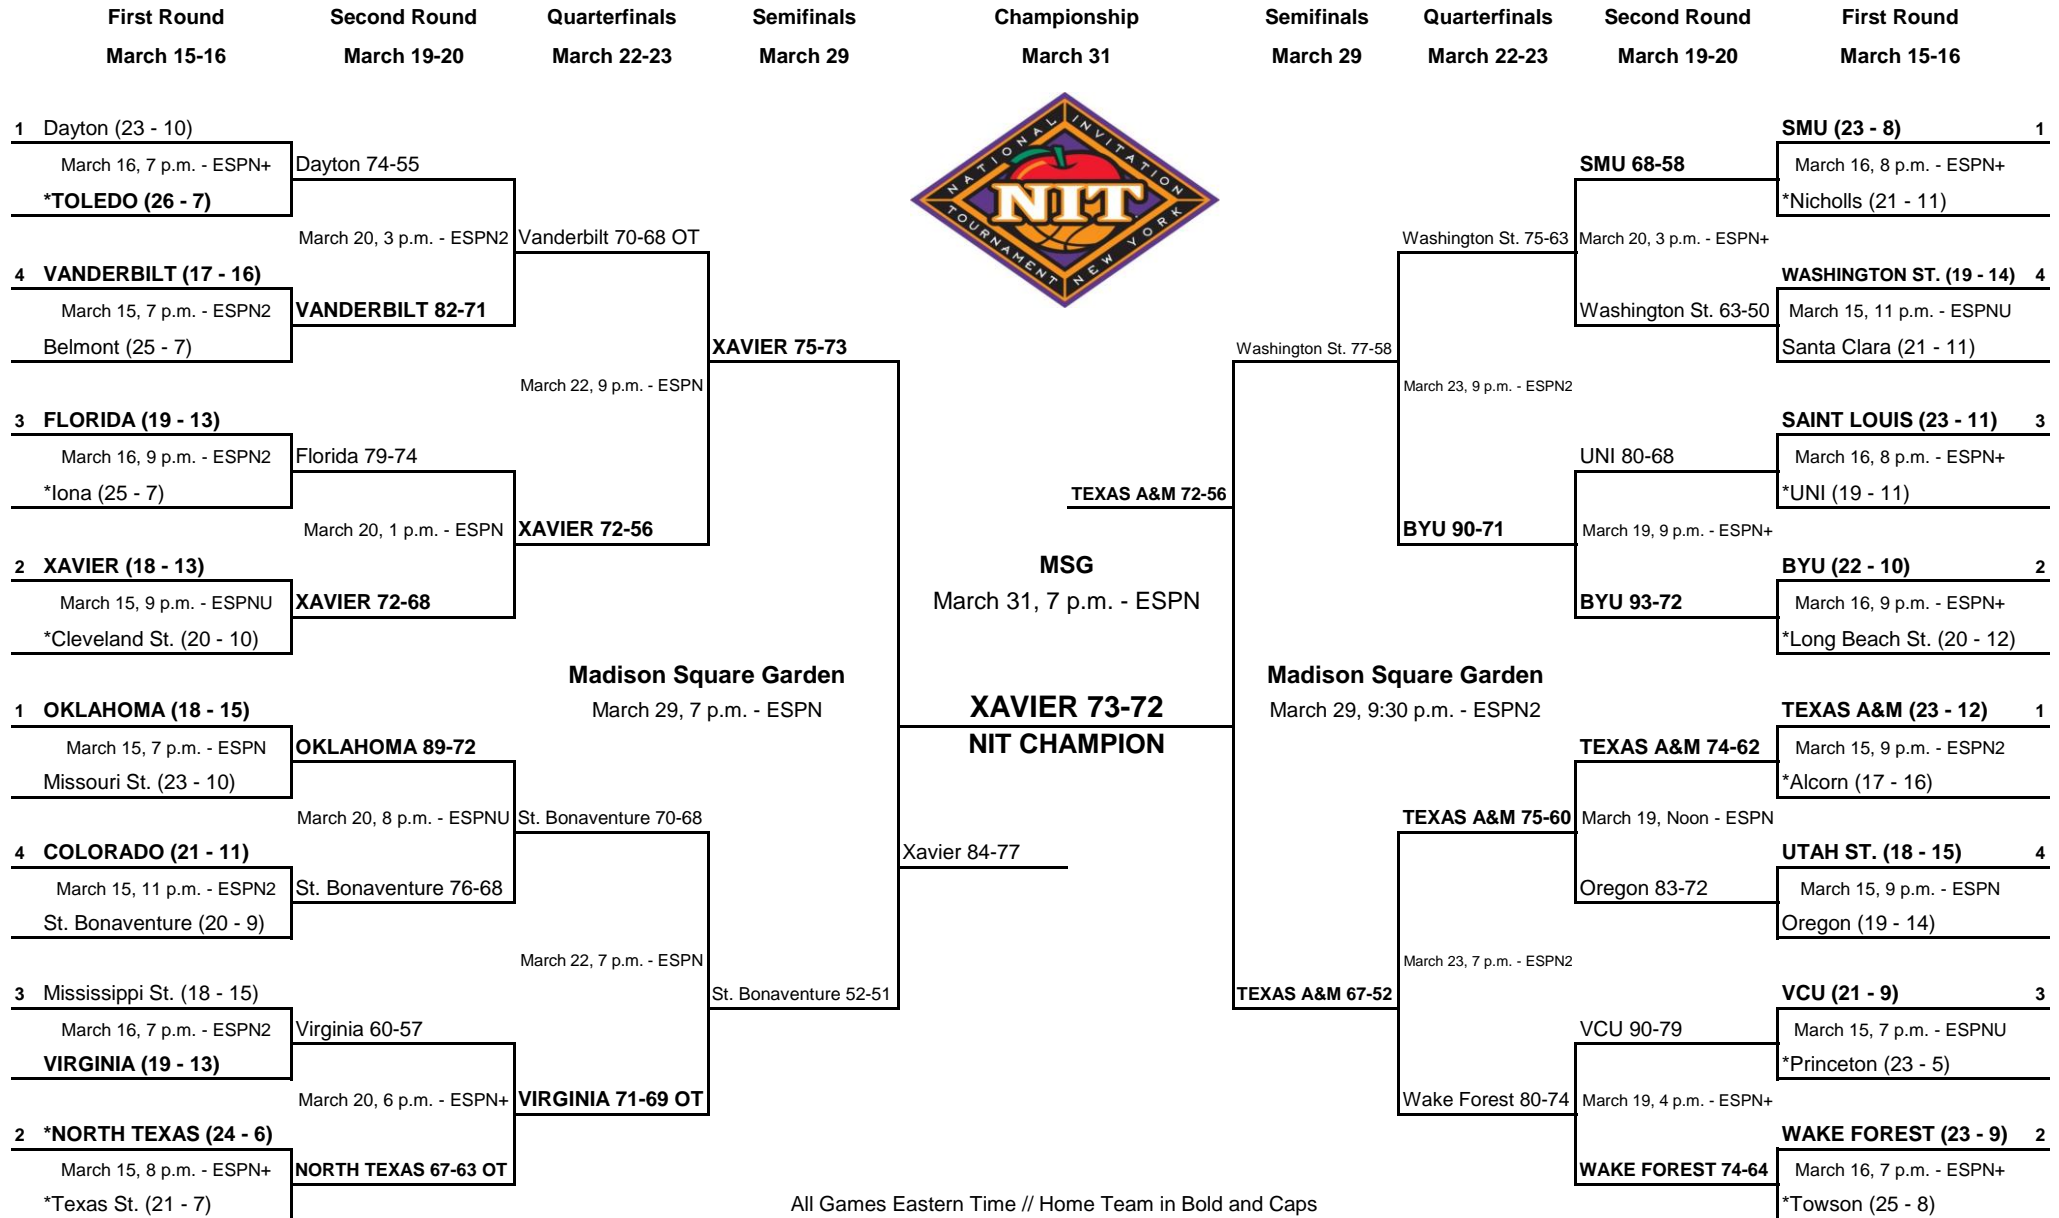

2022 NATIONAL INVITATION TOURNAMENT

All Games Eastern Time // Home Team in Bold and Caps
 *Automatic Qualifiers - Regular Season Conference Champions