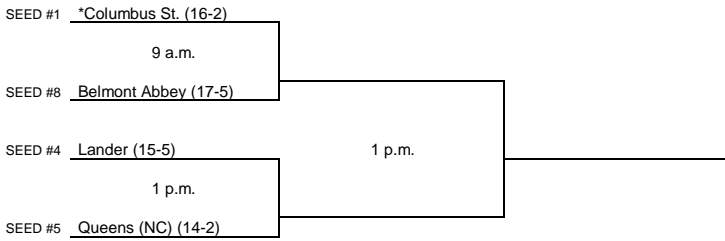

South Central #2
Day One
May 10

SEED #2	*Midwestern St. (13-5)
	2 p.m.
SEED #3	Cameron (11-5)

Host designated by *
All times are Eastern time.
Information subject to change.

© 2022 National Collegiate Athletic Association. No commercial use without the NCAA's written permission.
The NCAA opposes all forms of sports wagering.

Don't Bet On It.

2022 NCAA Division II Men's Tennis Championship

South Region #1
Day One
May 9

Day Two
May 10

Host designated by *
All times are Eastern time.
Information subject to change.

© 2022 National Collegiate Athletic Association. No commercial use without the NCAA's written permission.
The NCAA opposes all forms of sports wagering.

Don't Bet On It.

2022 NCAA Division II Men's Tennis Championship

South Region #2
Day One
May 9

Day Two
May 10

Host designated by *
All times are Eastern time.
Information subject to change.

© 2022 National Collegiate Athletic Association. No commercial use without the NCAA's written permission.
The NCAA opposes all forms of sports wagering.

2022 NCAA Division II Men's Tennis Championship

Southeast Region #1

Day One
May 9

Day Two
May 10

Host designated by *
All times are Eastern time.
Information subject to change.

© 2022 National Collegiate Athletic Association. No commercial use without the NCAA's written permission.
The NCAA opposes all forms of sports wagering.