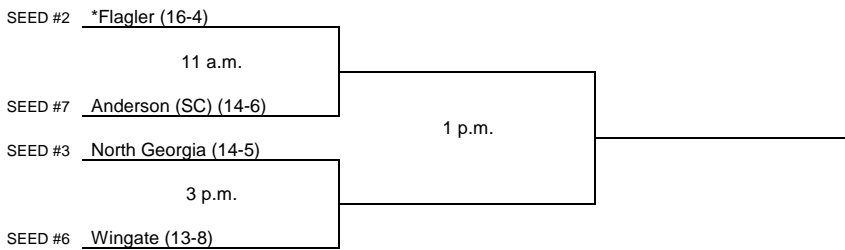

South Central #2
Day One
May 10

SEED #2	*Midwestern St. (13-5)
	2 p.m.
SEED #3	Cameron (11-5)

Host designated by *
All times are Eastern time.
Information subject to change.

© 2022 National Collegiate Athletic Association. No commercial use without the NCAA's written permission.
The NCAA opposes all forms of sports wagering.

2022 NCAA Division II Men's Tennis Championship

Southeast Region #1

Day One
May 9

Day Two
May 10

Host designated by *
All times are Eastern time.
Information subject to change.

© 2022 National Collegiate Athletic Association. No commercial use without the NCAA's written permission.
The NCAA opposes all forms of sports wagering.

Don't Bet On It.

2022 NCAA Division II Men's Tennis Championship

Southeast Region #2
Day One
May 9

Day Two
May 10

Host designated by *
All times are Eastern time.
Information subject to change.

© 2022 National Collegiate Athletic Association. No commercial use without the NCAA's written permission.
The NCAA opposes all forms of sports wagering.