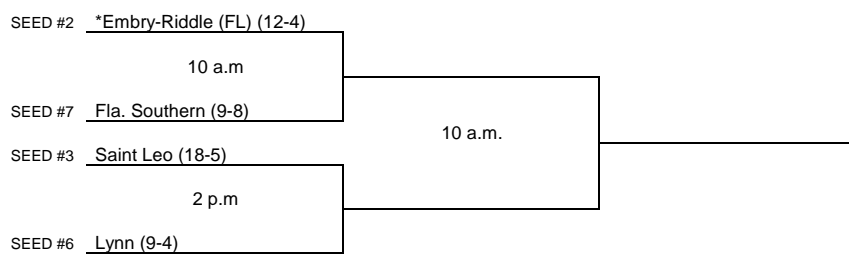

South Central #2
Day One
May 10

SEED #2	*Midwestern St. (13-5)
	2 p.m.
SEED #3	Cameron (11-5)

Host designated by *
All times are Eastern time.
Information subject to change.

© 2022 National Collegiate Athletic Association. No commercial use without the NCAA's written permission.
The NCAA opposes all forms of sports wagering.

Don't Bet On It.

2022 NCAA Division II Men's Tennis Championship

South Region #1
Day One
May 9

Day Two
May 10

Host designated by *
All times are Eastern time.
Information subject to change.

© 2022 National Collegiate Athletic Association. No commercial use without the NCAA's written permission.
The NCAA opposes all forms of sports wagering.

Don't Bet On It.

2022 NCAA Division II Men's Tennis Championship

South Region #2
Day One
May 9

Day Two
May 10

Host designated by *
All times are Eastern time.
Information subject to change.

© 2022 National Collegiate Athletic Association. No commercial use without the NCAA's written permission.
The NCAA opposes all forms of sports wagering.