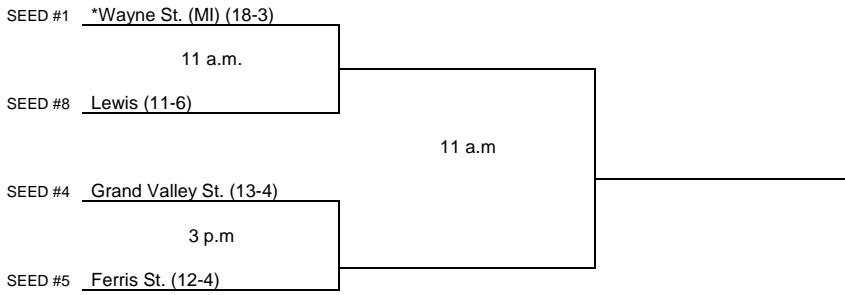

East Region #1
Day One
May 9

Day Two
May 10

Host designated by *
All times are Eastern time.
Information subject to change.

© 2022 National Collegiate Athletic Association. No commercial use without the NCAA's written permission.
The NCAA opposes all forms of sports wagering.

Don't Bet On It.

2022 NCAA Division II Men's Tennis Championship

East Region #2
Day One
May 9

Day Two
May 10

Host designated by *
All times are Eastern time.
Information subject to change.

© 2022 National Collegiate Athletic Association. No commercial use without the NCAA's written permission.
The NCAA opposes all forms of sports wagering.

Don't Bet On It.

2022 NCAA Division II Men's Tennis Championship

Midwest Region #1
Day One
May 9

Day 2
May 10

Host designated by *
All times are Eastern time.
Information subject to change.

© 2022 National Collegiate Athletic Association. No commercial use without the NCAA's written permission.
The NCAA opposes all forms of sports wagering.