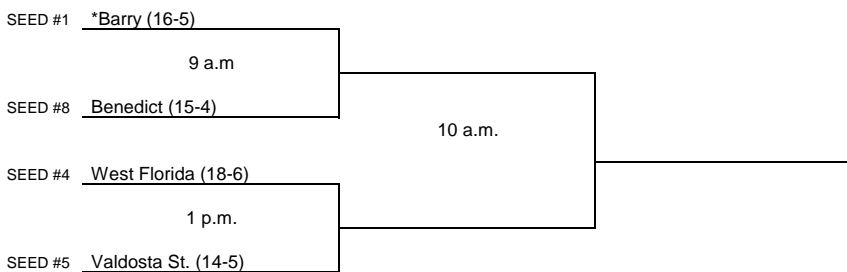

South Central #2
Day One
May 10

SEED #2	*Midwestern St. (13-5)
	2 p.m.
SEED #3	Cameron (11-5)

Host designated by *
All times are Eastern time.
Information subject to change.

© 2022 National Collegiate Athletic Association. No commercial use without the NCAA's written permission.
The NCAA opposes all forms of sports wagering.

Don't Bet On It.

2022 NCAA Division II Men's Tennis Championship

South Region #1
Day One
May 9

Day Two
May 10

Host designated by *
All times are Eastern time.
Information subject to change.

© 2022 National Collegiate Athletic Association. No commercial use without the NCAA's written permission.
The NCAA opposes all forms of sports wagering.