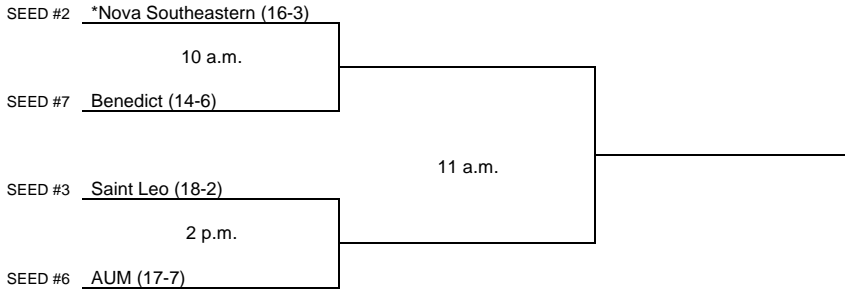

2022 NCAA Division II Women's Tennis Championship

South Region #2
Day One
May 6

Day Two
May 7

Host designated by *
All times are Eastern time.
Information subject to change.

© 2022 National Collegiate Athletic Association. No commercial use without the NCAA's written permission.
The NCAA opposes all forms of sports wagering.

Don't Bet On It.