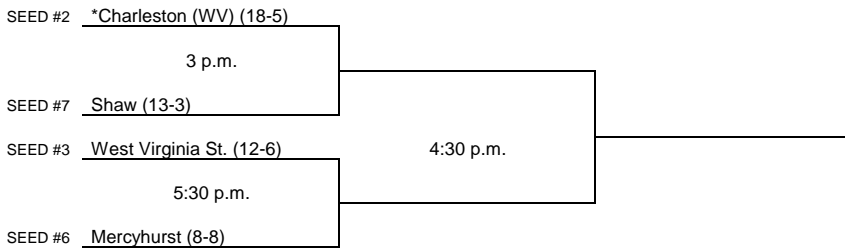

2022 NCAA Division II Women's Tennis Championship

Atlantic Region #2
Day One
May 6

Day Two
May 7

Host designated by *
All times are Eastern time.
Information subject to change.

© 2022 National Collegiate Athletic Association. No commercial use without the NCAA's written permission.
The NCAA opposes all forms of sports wagering.

Don't Bet On It.