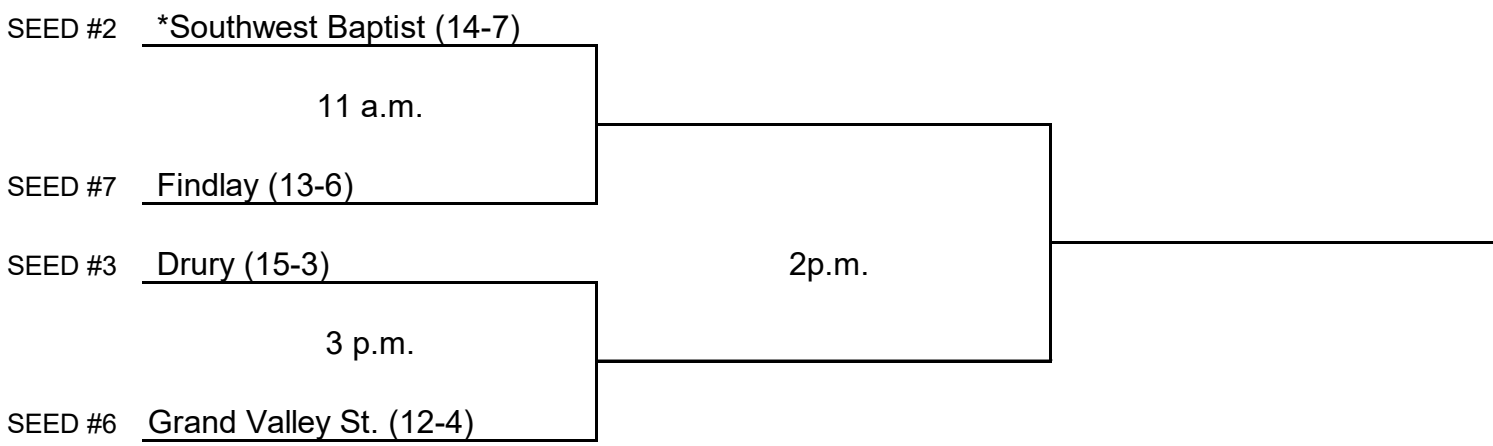

2022 NCAA Division II Women's Tennis Championship

Midwest Region #2

Day One
May 6

Day Two
May 7

Host designated by *
All times are Eastern time.
Information subject to change.

© 2022 National Collegiate Athletic Association. No commercial use without the NCAA's written permission.
The NCAA opposes all forms of sports wagering.

Don't Bet On It.