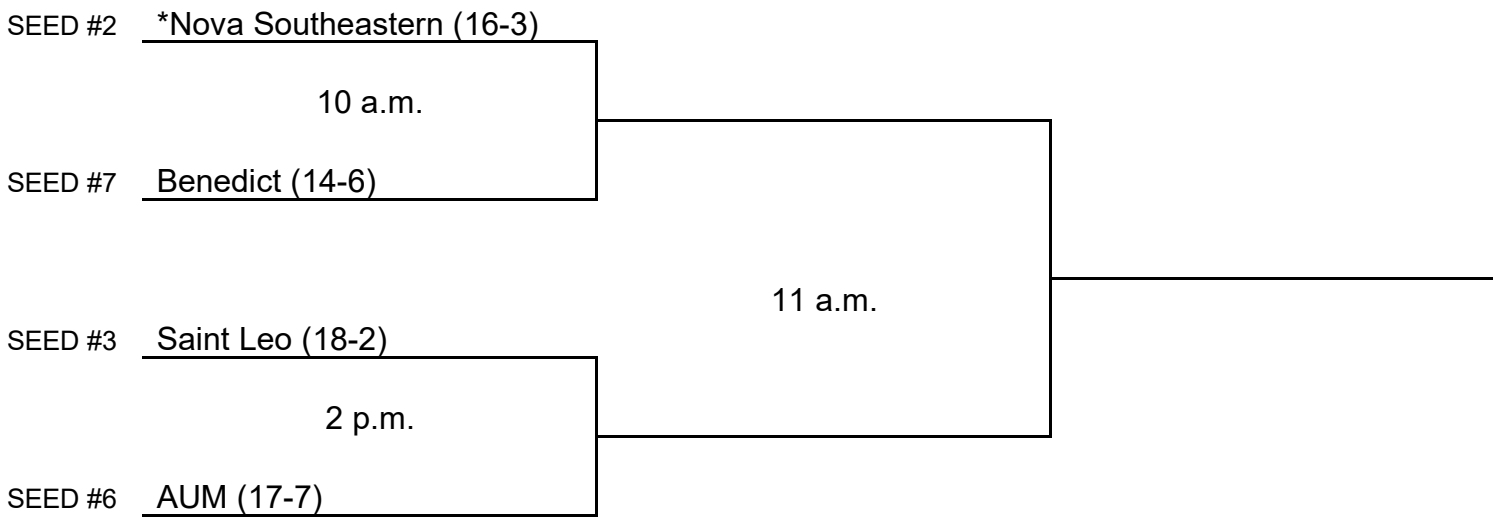

# 2022 NCAA Division II Women's Tennis Championship

**South Region #2**  
**Day One**  
May 6

**Day Two**  
May 7

Host designated by \*  
All times are Eastern time.  
Information subject to change.

© 2022 National Collegiate Athletic Association. No commercial use without the NCAA's written permission.  
The NCAA opposes all forms of sports wagering.