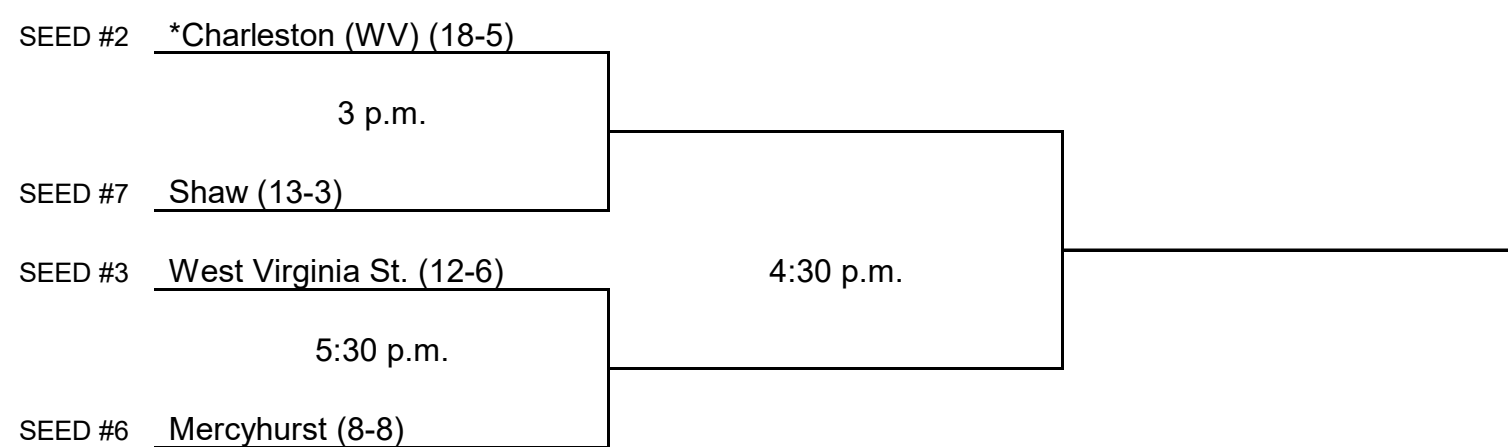

2022 NCAA Division II Women's Tennis Championship

Atlantic Region #2

Day One
May 6

Day Two
May 7

Host designated by *
All times are Eastern time.
Information subject to change.

© 2022 National Collegiate Athletic Association. No commercial use without the NCAA's written permission.
The NCAA opposes all forms of sports wagering.

Don't Bet On It.