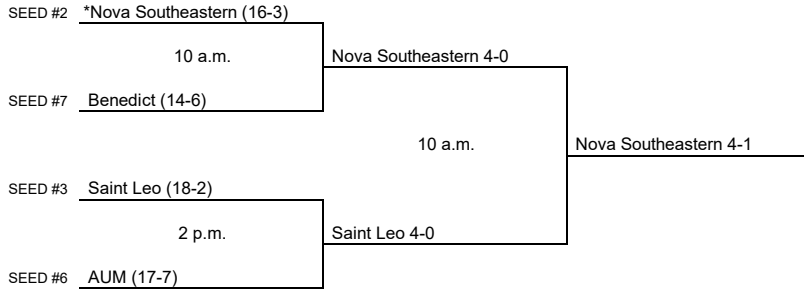

Don't Bet On It.

2022 NCAA Division II Women's Tennis Championship

Midwest Region #2

Day One
May 6

Day Two
May 7

Host designated by *
All times are Eastern time.
Information subject to change.

© 2022 National Collegiate Athletic Association. No commercial use without the NCAA's written permission.
The NCAA opposes all forms of sports wagering.

Don't Bet On It.

2022 NCAA Division II Women's Tennis Championship

South Region #1
Day One
May 6

Day Two
May 7

Host designated by *
All times are Eastern time.
Information subject to change.

© 2022 National Collegiate Athletic Association. No commercial use without the NCAA's written permission.
The NCAA opposes all forms of sports wagering.

Don't Bet On It.

2022 NCAA Division II Women's Tennis Championship

South Region #2
Day One
May 6

Day Two
May 7

Host designated by *
All times are Eastern time.
Information subject to change.

© 2022 National Collegiate Athletic Association. No commercial use without the NCAA's written permission.
The NCAA opposes all forms of sports wagering.

Don't Bet On It.

2022 NCAA Division II Women's Tennis Championship

South Central #1
Day One
May 6

SEED #1	*St. Mary's (TX) (13-3)	
	3 p.m.	St. Mary's (TX) 4-1
SEED #4	Midwestern St. (15-6)	

Host designated by *
All times are Eastern time.
Information subject to change.