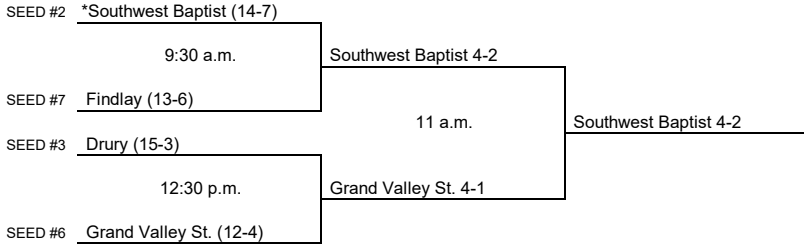

Don't Bet On It.

2022 NCAA Division II Women's Tennis Championship

Midwest Region #1

Day One
May 6

Day Two
May 7

Host designated by *
All times are Eastern time.
Information subject to change.

© 2022 National Collegiate Athletic Association. No commercial use without the NCAA's written permission.
The NCAA opposes all forms of sports wagering.

Don't Bet On It.

2022 NCAA Division II Women's Tennis Championship

Midwest Region #2

Day One
May 6

Day Two
May 7

Host designated by *
All times are Eastern time.
Information subject to change.

© 2022 National Collegiate Athletic Association. No commercial use without the NCAA's written permission.
The NCAA opposes all forms of sports wagering.

Don't Bet On It.

2022 NCAA Division II Women's Tennis Championship

South Region #1
Day One
May 6

Day Two
May 7

Host designated by *
All times are Eastern time.
Information subject to change.

© 2022 National Collegiate Athletic Association. No commercial use without the NCAA's written permission.
The NCAA opposes all forms of sports wagering.