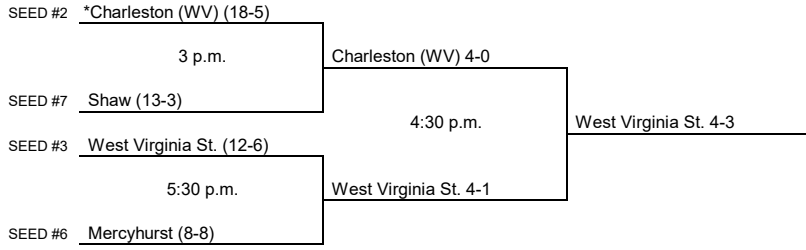

2022 NCAA Division II Women's Tennis Championship

Atlantic Region #1
Day One
May 6

Day Two
May 7

Host designated by *
All times are Eastern time.
Information subject to change.

© 2022 National Collegiate Athletic Association. No commercial use without the NCAA's written permission.
The NCAA opposes all forms of sports wagering.

Don't Bet On It.

2022 NCAA Division II Women's Tennis Championship

Atlantic Region #2
Day One
May 6

Day Two
May 7

Host designated by *
All times are Eastern time.
Information subject to change.

© 2022 National Collegiate Athletic Association. No commercial use without the NCAA's written permission.
The NCAA opposes all forms of sports wagering.

Don't Bet On It.

2022 NCAA Division II Women's Tennis Championship

Central Region #1
Day One
May 6

Day Two
May 7

Host designated by *
All times are Eastern time.
Information subject to change.

© 2022 National Collegiate Athletic Association. No commercial use without the NCAA's written permission.
The NCAA opposes all forms of sports wagering.