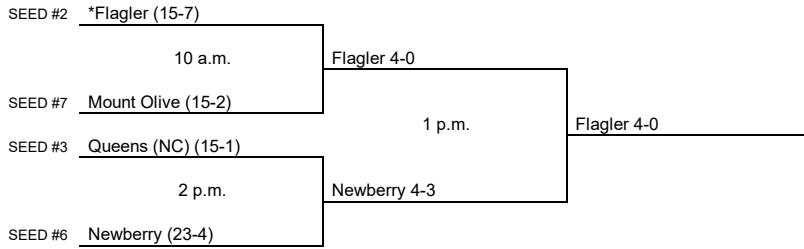

South Central #2
Day One
May 7

SEED #2 *Cameron (18-3)

2 p.m.

Cameron 4-1

SEED #3 Angelo St. (16-7)

Host designated by *
All times are Eastern time.
Information subject to change.

© 2022 National Collegiate Athletic Association. No commercial use without the NCAA's written permission.
The NCAA opposes all forms of sports wagering.

Don't Bet On It.

2022 NCAA Division II Women's Tennis Championship

Southeast Region #1
Day One
May 6

Day Two
May 7

Host designated by *
All times are Eastern time.
Information subject to change.

© 2022 National Collegiate Athletic Association. No commercial use without the NCAA's written permission.
The NCAA opposes all forms of sports wagering.

Don't Bet On It.

2022 NCAA Division II Women's Tennis Championship

Southeast Region #2
Day One
May 6

Day Two
May 7

Host designated by *
All times are Eastern time.
Information subject to change.

© 2022 National Collegiate Athletic Association. No commercial use without the NCAA's written permission.
The NCAA opposes all forms of sports wagering.

Don't Bet On It.

2022 NCAA Division II Women's Tennis Championship

West Region #1
Day One
May 6

SEED # 1 *Hawaii Pacific (14-4)

9 p.m.

Hawaii Pacific 4-2

SEED # 4 Point Loma (14-5)

Host designated by *
All times are Eastern time.
Information subject to change.