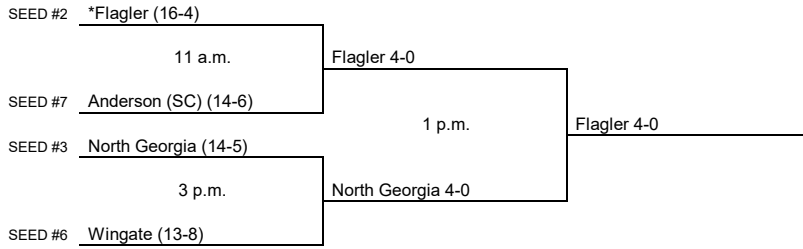

2022 NCAA Division II Men's Tennis Championship

Southeast Region #2
Day One
May 9

Day Two
May 10

Host designated by *
All times are Eastern time.
Information subject to change.

© 2022 National Collegiate Athletic Association. No commercial use without the NCAA's written permission.
The NCAA opposes all forms of sports wagering.

Don't Bet On It.