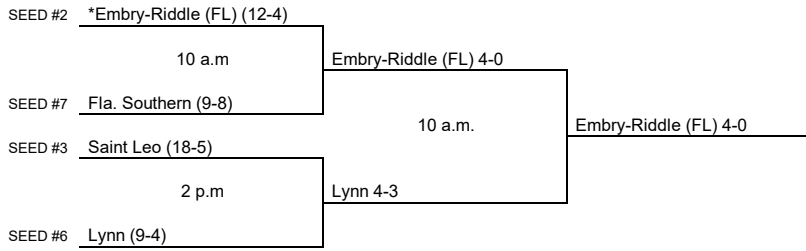

# 2022 NCAA Division II Men's Tennis Championship

South Central #2  
Day One  
May 10

SEED #2	*Midwestern St. (13-5)	
	2 p.m.	Cameron 4-2
SEED #3	Cameron (11-5)	

Host designated by \*  
All times are Eastern time.  
Information subject to change.

# 2022 NCAA Division II Men's Tennis Championship

South Region #1  
Day One  
May 9

Day Two  
May 10

Host designated by \*  
All times are Eastern time.  
Information subject to change.

© 2022 National Collegiate Athletic Association. No commercial use without the NCAA's written permission.  
The NCAA opposes all forms of sports wagering.

# 2022 NCAA Division II Men's Tennis Championship

**South Region #2**  
**Day One**  
May 9

**Day Two**  
May 10

Host designated by \*  
All times are Eastern time.  
Information subject to change.

© 2022 National Collegiate Athletic Association. No commercial use without the NCAA's written permission.  
The NCAA opposes all forms of sports wagering.