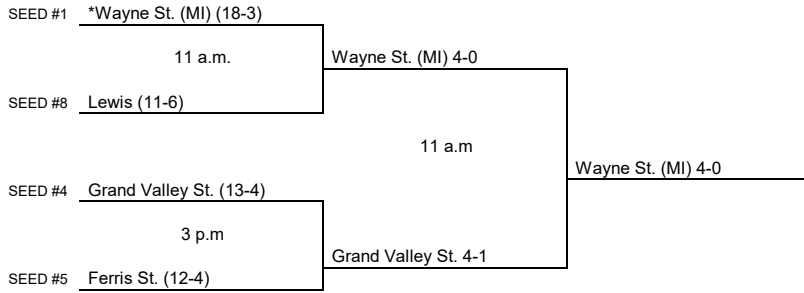

# 2022 NCAA Division II Men's Tennis Championship

**East Region #2**  
**Day One**  
May 9

**Day Two**  
May 10

Host designated by \*  
All times are Eastern time.  
Information subject to change.

© 2022 National Collegiate Athletic Association. No commercial use without the NCAA's written permission.  
The NCAA opposes all forms of sports wagering.

# 2022 NCAA Division II Men's Tennis Championship

Midwest Region #1  
Day One  
May 9

Day 2  
May 10

Host designated by \*  
All times are Eastern time.  
Information subject to change.

© 2022 National Collegiate Athletic Association. No commercial use without the NCAA's written permission.  
The NCAA opposes all forms of sports wagering.