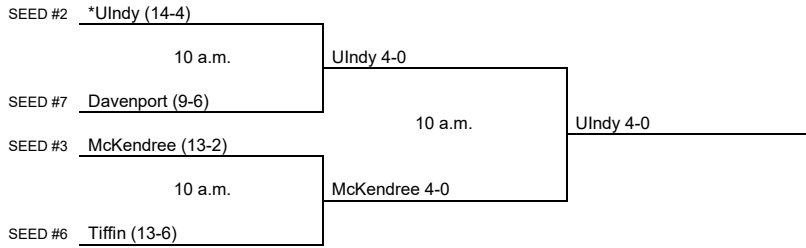

2022 NCAA Division II Men's Tennis Championship

Midwest Region #2
Day One
May 9

Day Two
May 10

Host designated by *
All times are Eastern time.
Information subject to change.

© 2022 National Collegiate Athletic Association. No commercial use without the NCAA's written permission.
The NCAA opposes all forms of sports wagering.

Don't Bet On It.