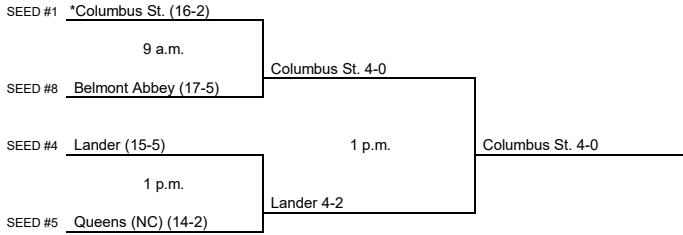

2022 NCAA Division II Men's Tennis Championship

Southeast Region #1
Day One
May 9

Day Two
May 10

Host designated by *
All times are Eastern time.
Information subject to change.

© 2022 National Collegiate Athletic Association. No commercial use without the NCAA's written permission.
The NCAA opposes all forms of sports wagering.

Don't Bet On It.