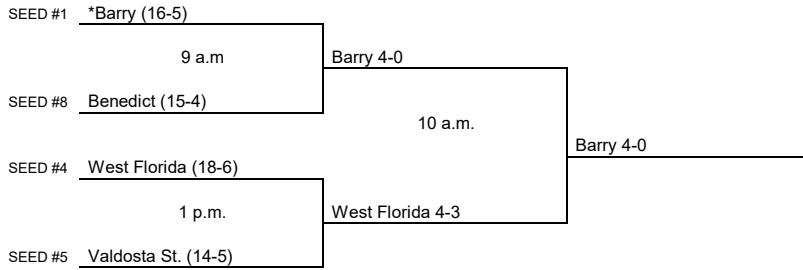

# 2022 NCAA Division II Men's Tennis Championship

South Central #2  
Day One  
May 10

SEED #2	*Midwestern St. (13-5)	
	2 p.m.	Cameron 4-2
SEED #3	Cameron (11-5)	

Host designated by \*  
All times are Eastern time.  
Information subject to change.

# 2022 NCAA Division II Men's Tennis Championship

South Region #1  
Day One  
May 9

Day Two  
May 10

Host designated by \*  
All times are Eastern time.  
Information subject to change.

© 2022 National Collegiate Athletic Association. No commercial use without the NCAA's written permission.  
The NCAA opposes all forms of sports wagering.