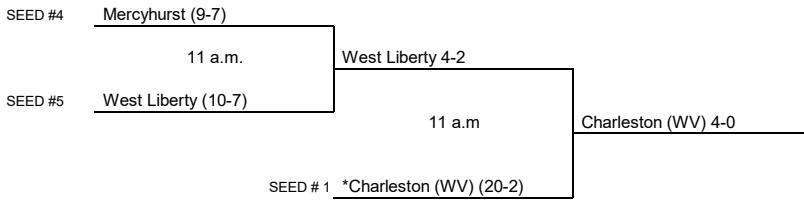

# 2022 NCAA Division II Men's Tennis Championship

**Atlantic Region #1**  
**Day One**  
May 9

**Day Two**  
May 10

Host designated by \*  
All times are Eastern time.  
Information subject to change.

© 2022 National Collegiate Athletic Association. No commercial use without the NCAA's written permission.  
The NCAA opposes all forms of sports wagering.