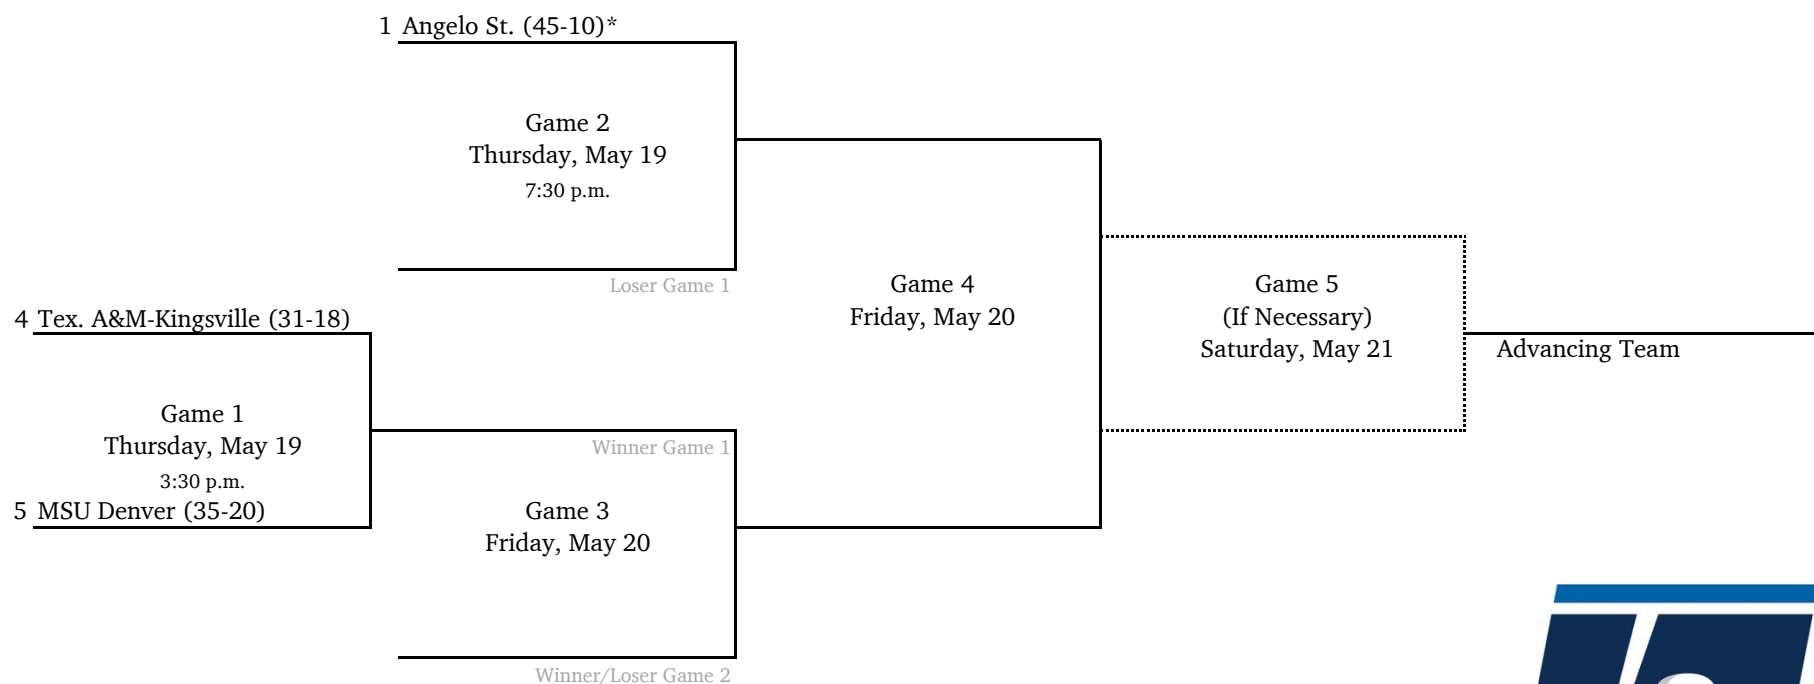

2022 NCAA Division II Baseball Championship

South Central Regional #1 - TBD, Host

All times are Eastern.
Information subject to change.