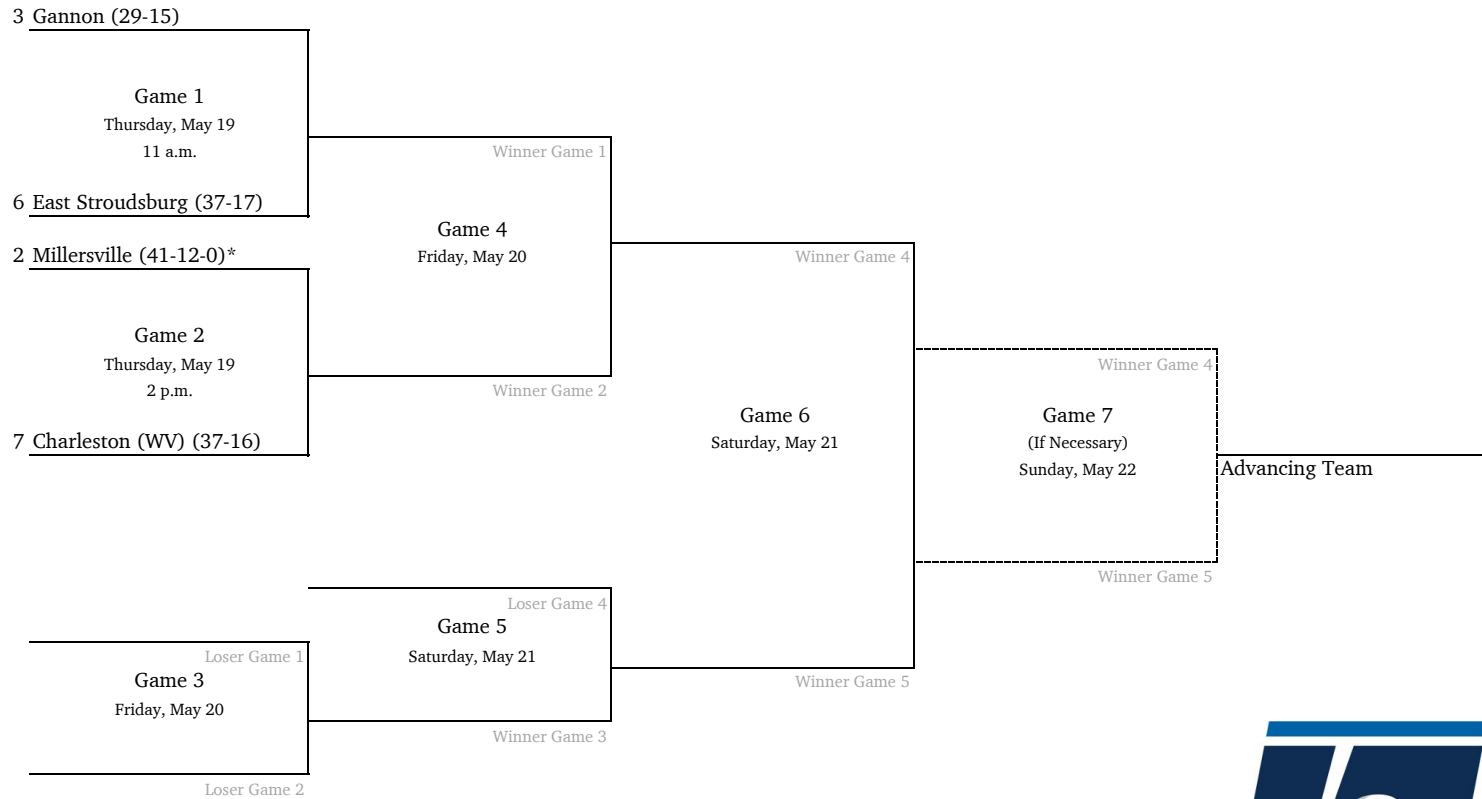

2022 NCAA Division II Baseball Championship

Atlantic Regional #2 - TBD, Host

*Denotes host institution
All times are Eastern.