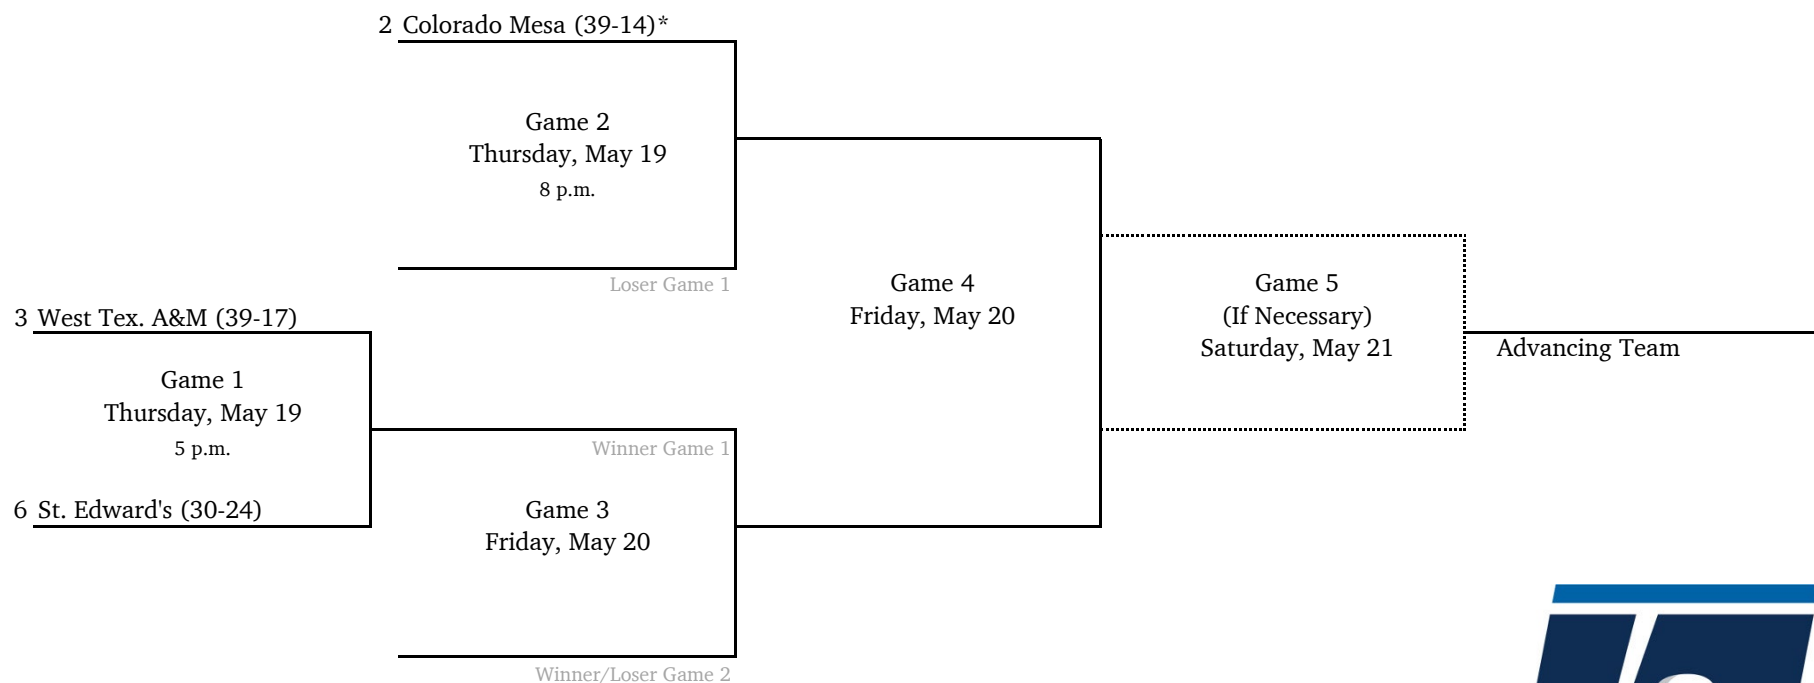

2022 NCAA Division II Baseball Championship

South Central Regional #2 - TBD, Host

All times are Eastern.
Information subject to change.