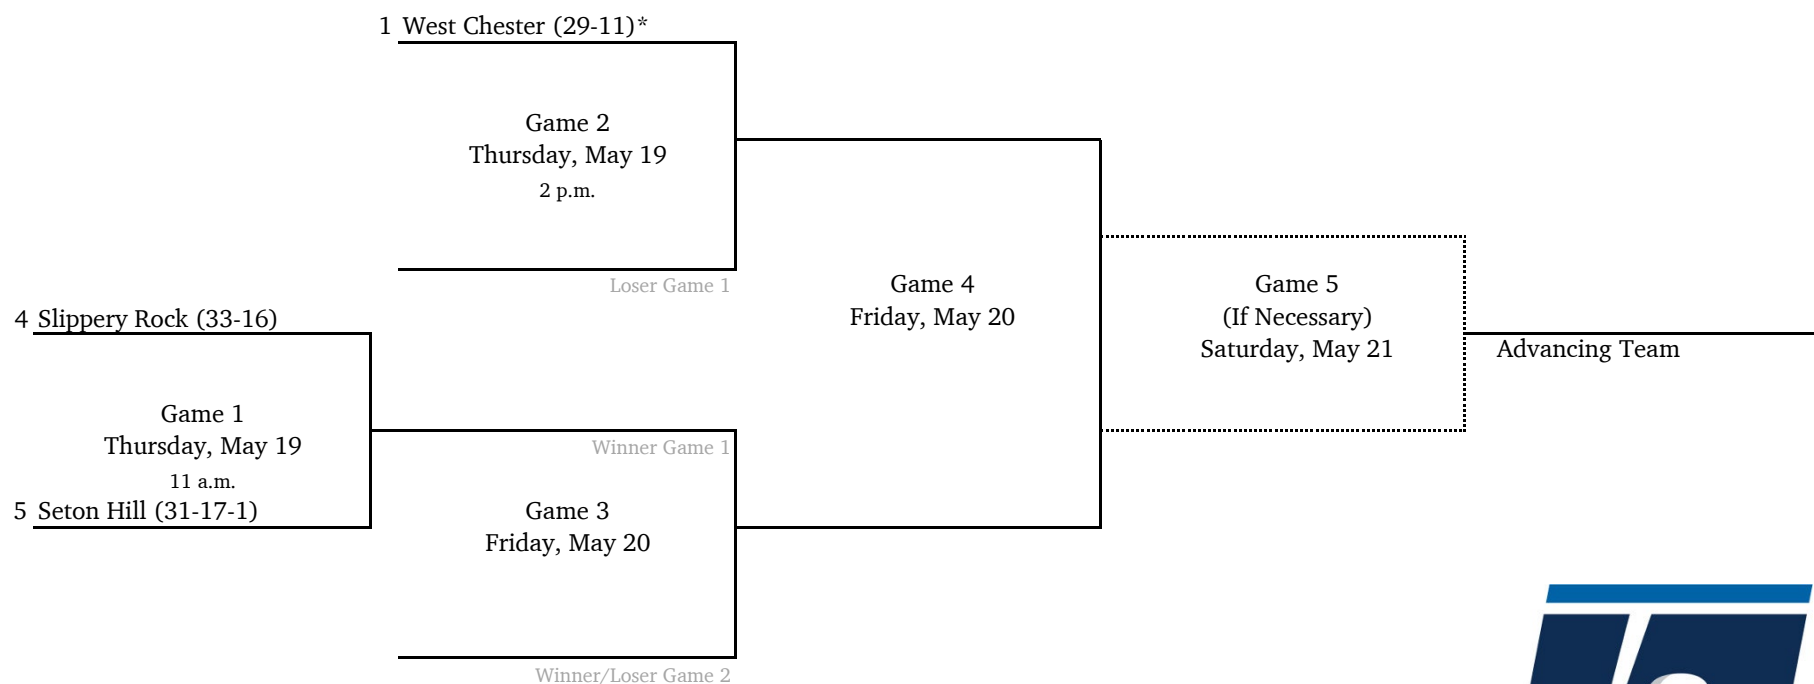

# 2022 NCAA Division II Baseball Championship

Atlantic Regional #1 - TBD, Host

All times are Eastern.  
Information subject to change.