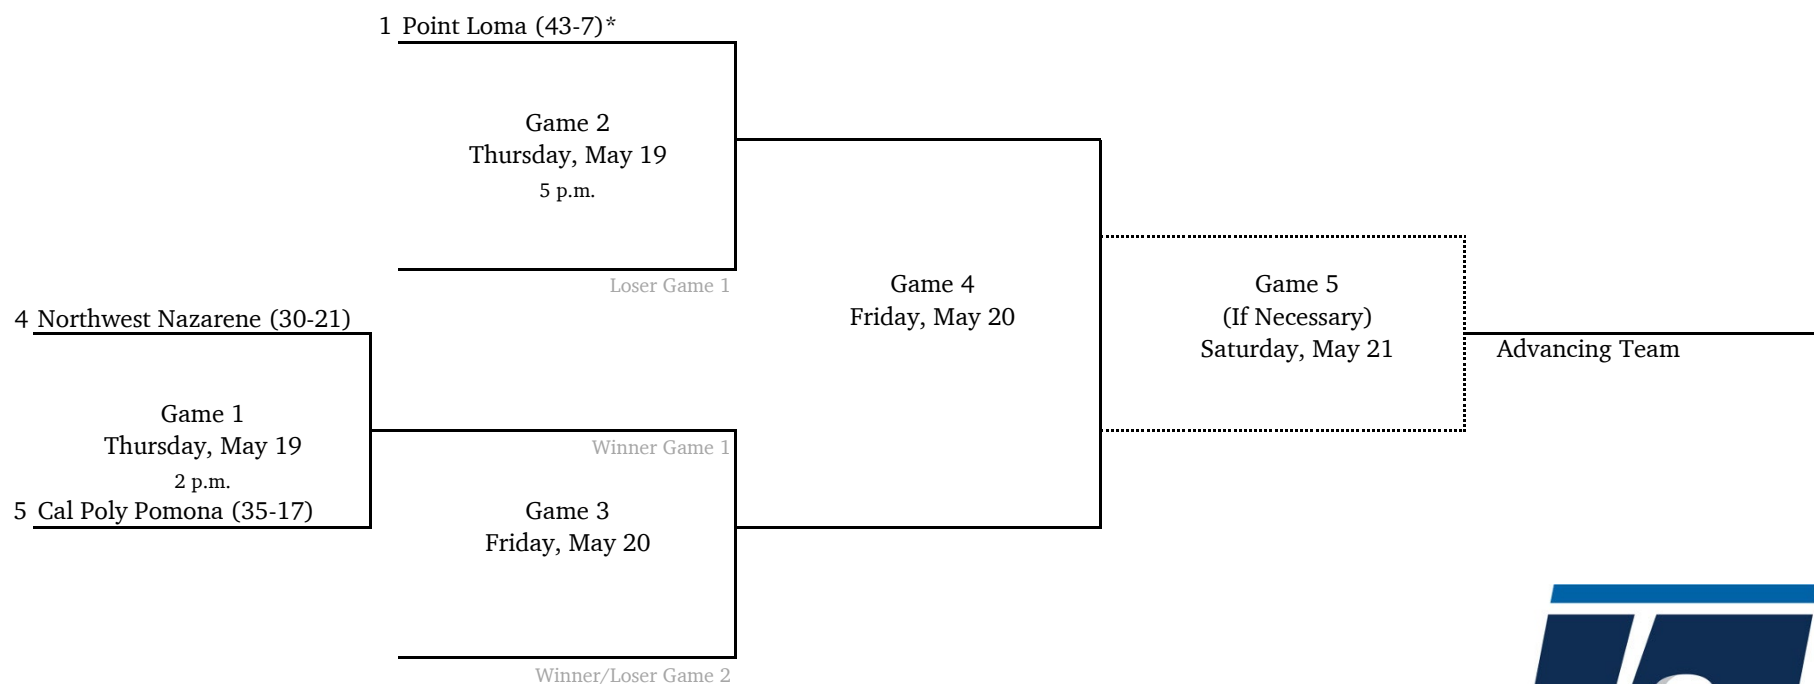

2022 NCAA Division II Baseball Championship

West Regional #1 - TBD, Host

All times are Eastern.
Information subject to change.

© 2022 National Collegiate Athletic Association. No commercial use without the NCAA's written permission.