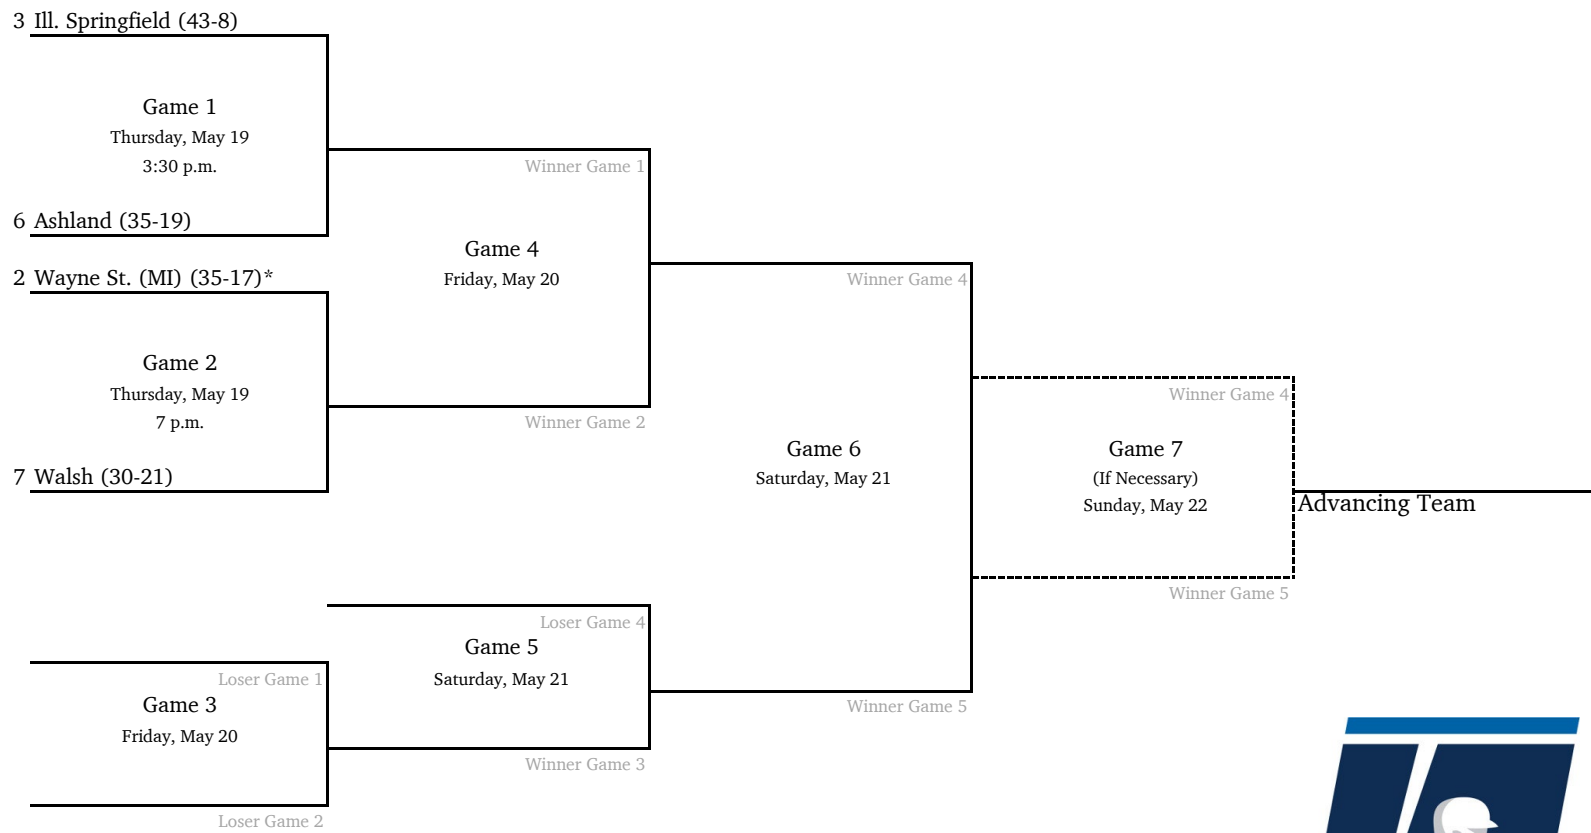

2022 NCAA Division II Baseball Championship

Midwest Regional #2 - TBD, Host

*Denotes host institution
All times are Eastern.