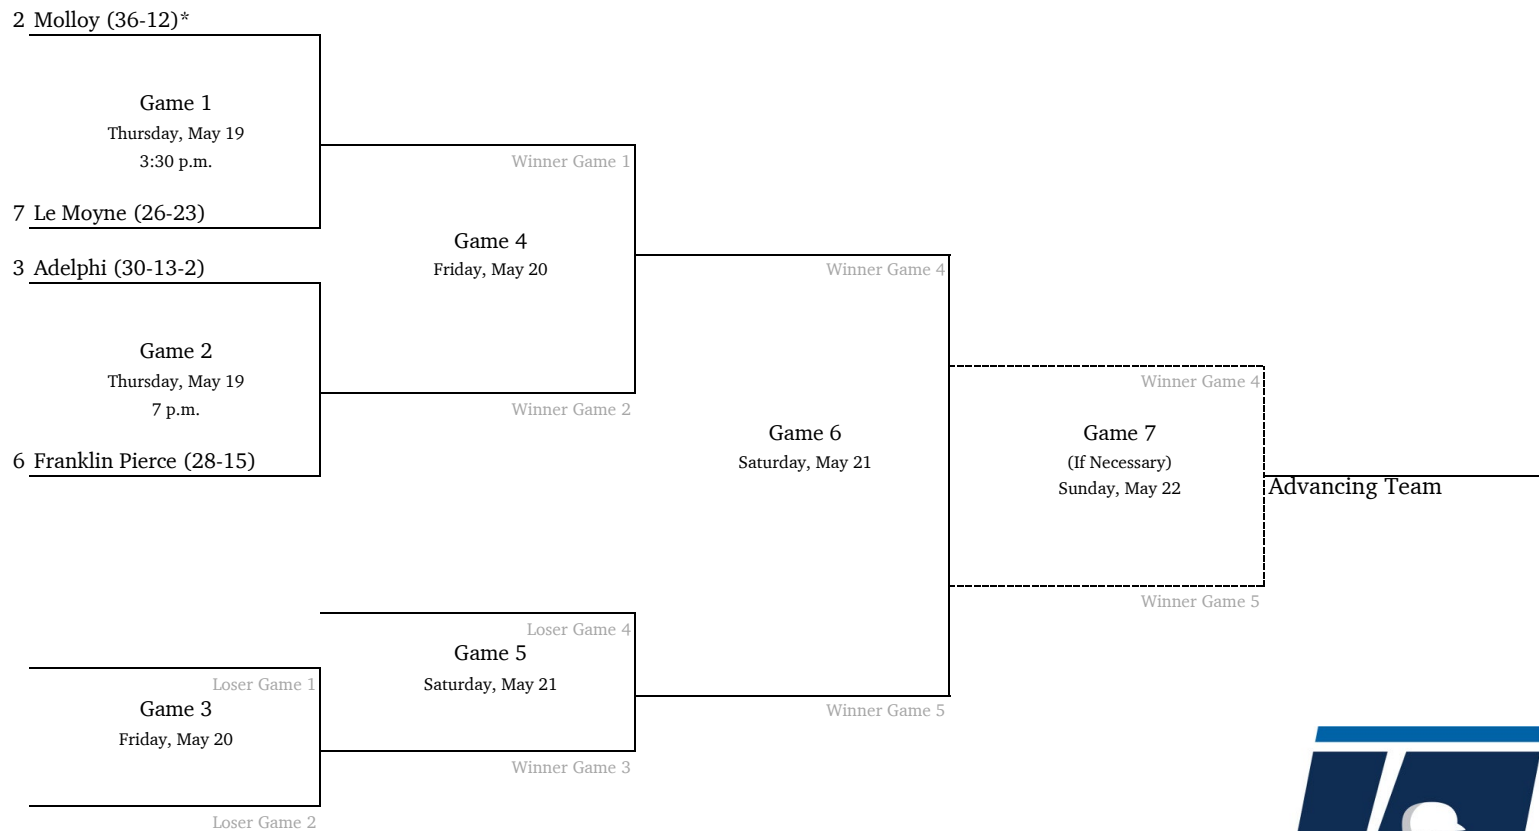

2022 NCAA Division II Baseball Championship

East Regional #2 - TBD, Host

*Denotes host institution
All times are Eastern.