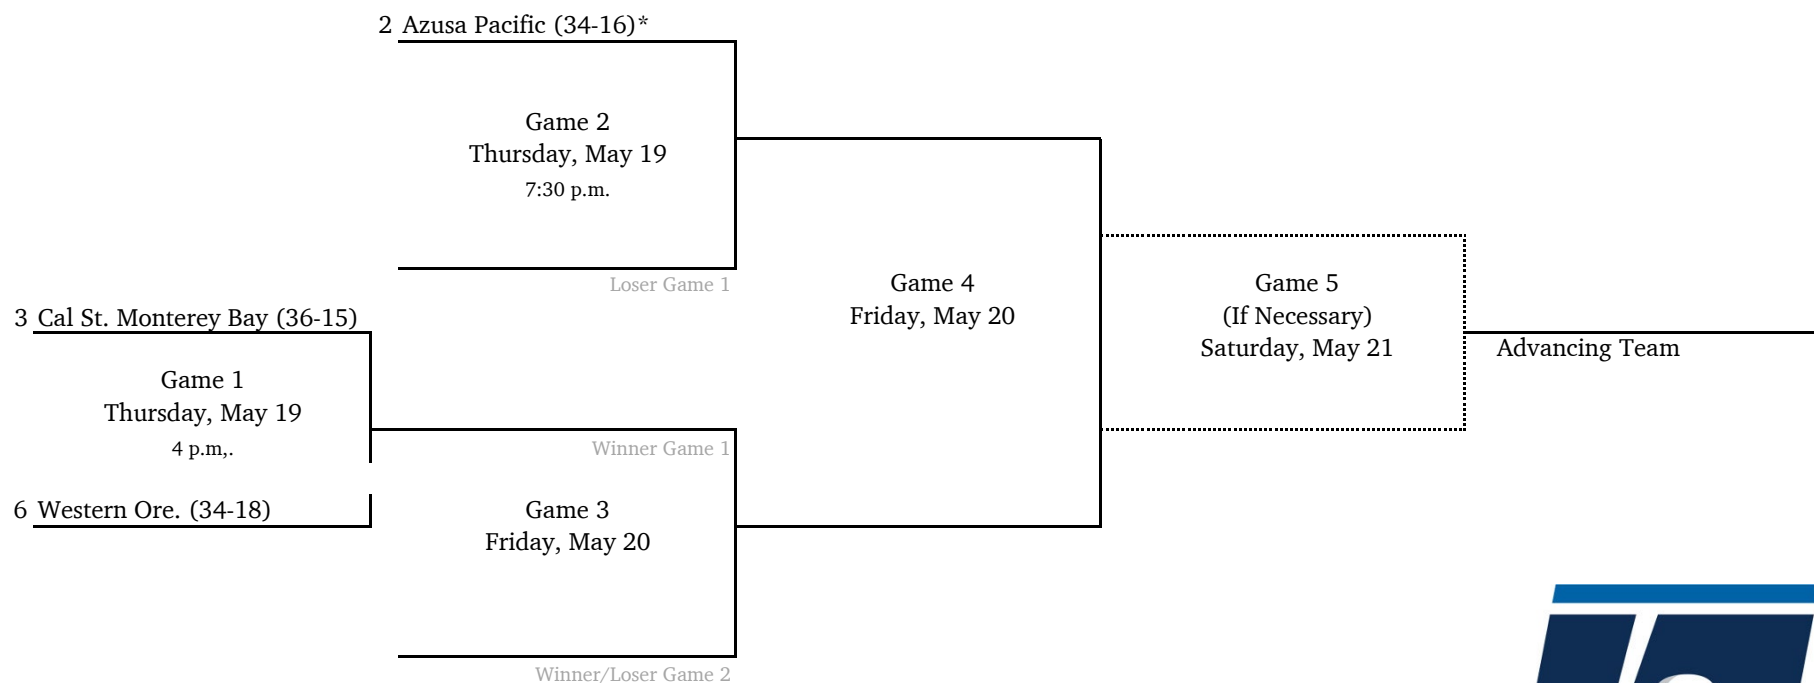

2022 NCAA Division II Baseball Championship

West Regional #2 - TBD, Host

All times are Eastern.
Information subject to change.