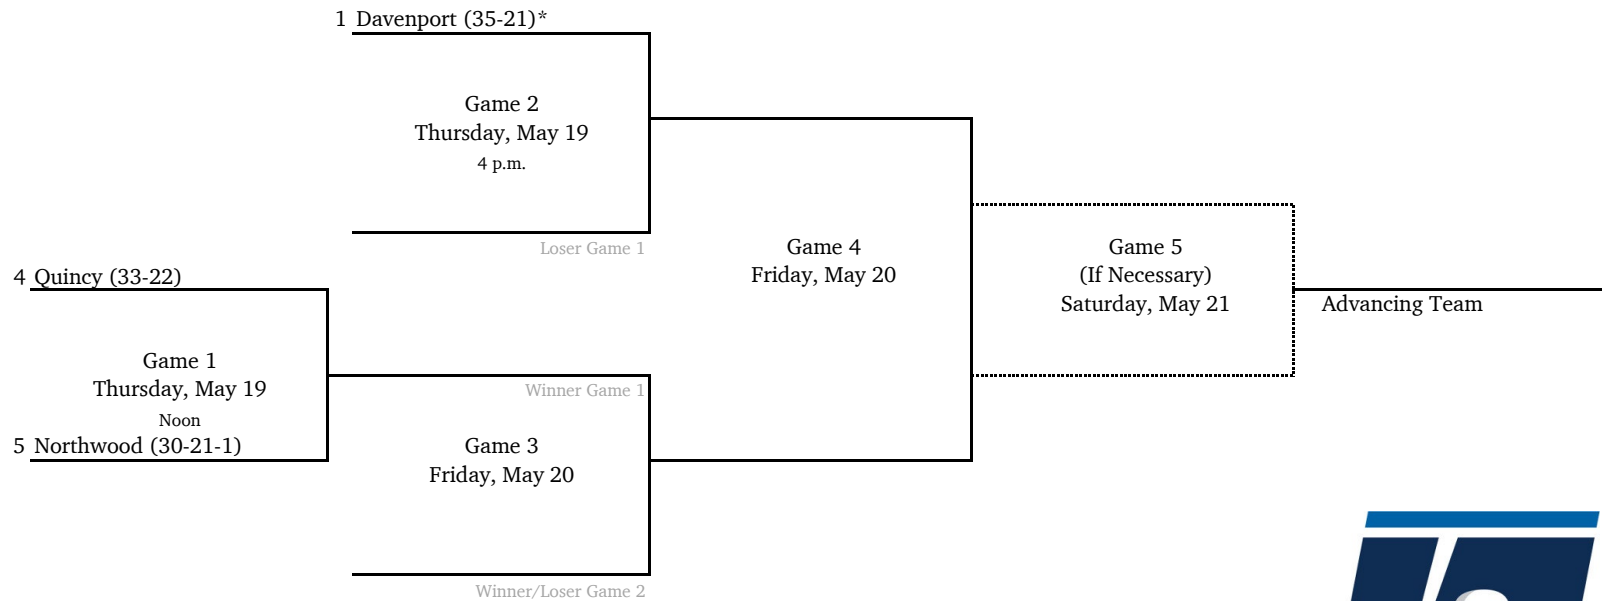

2022 NCAA Division II Baseball Championship

Midwest Regional #1 - TBD, Host

All times are Eastern.
Information subject to change.