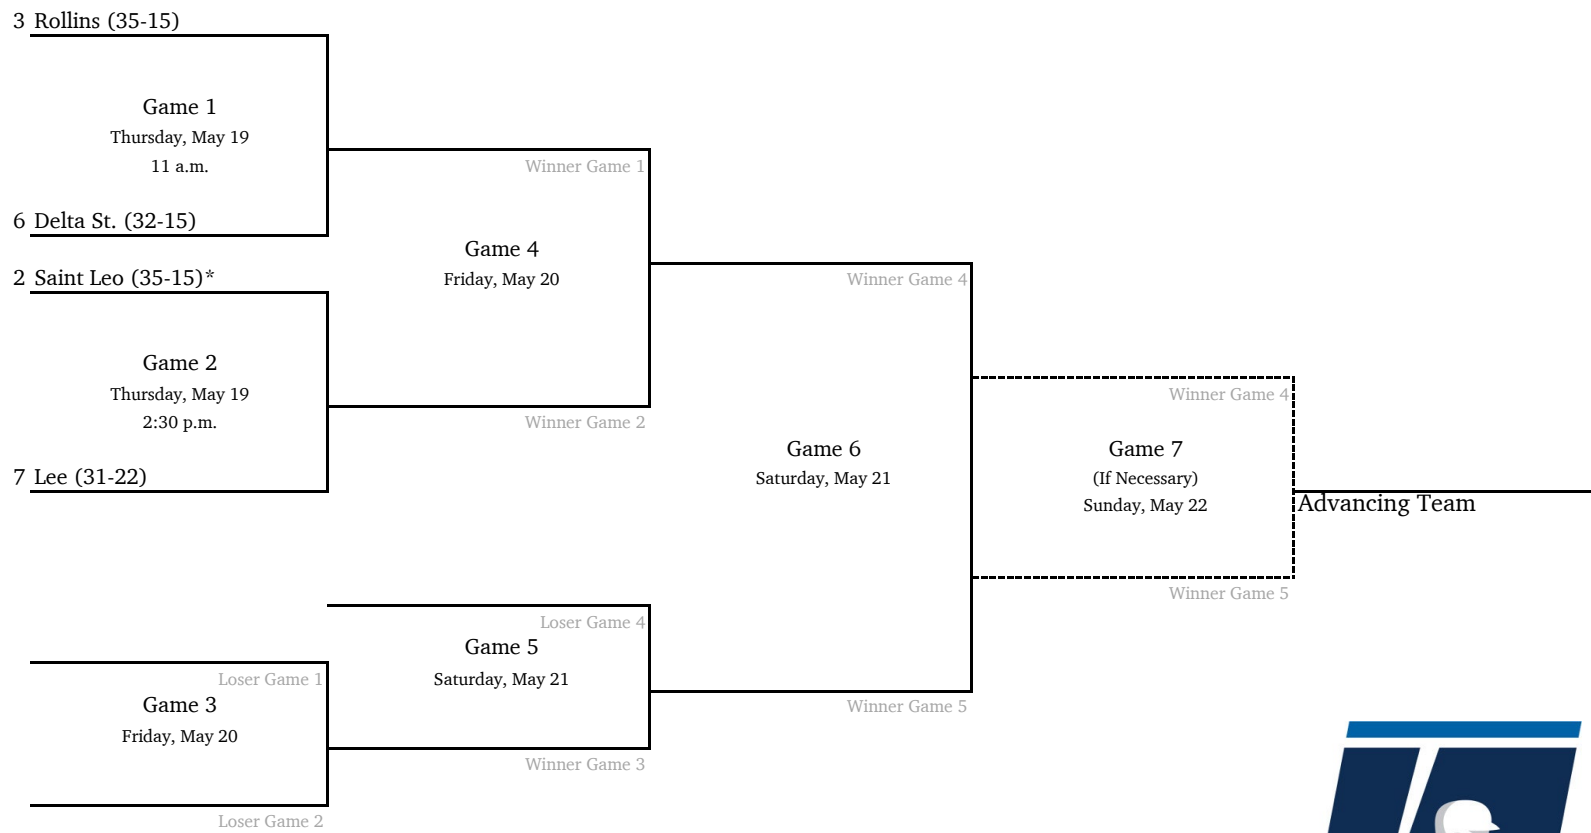

2022 NCAA Division II Baseball Championship

South Regional #2 - TBD, Host

*Denotes host institution
All times are Eastern.