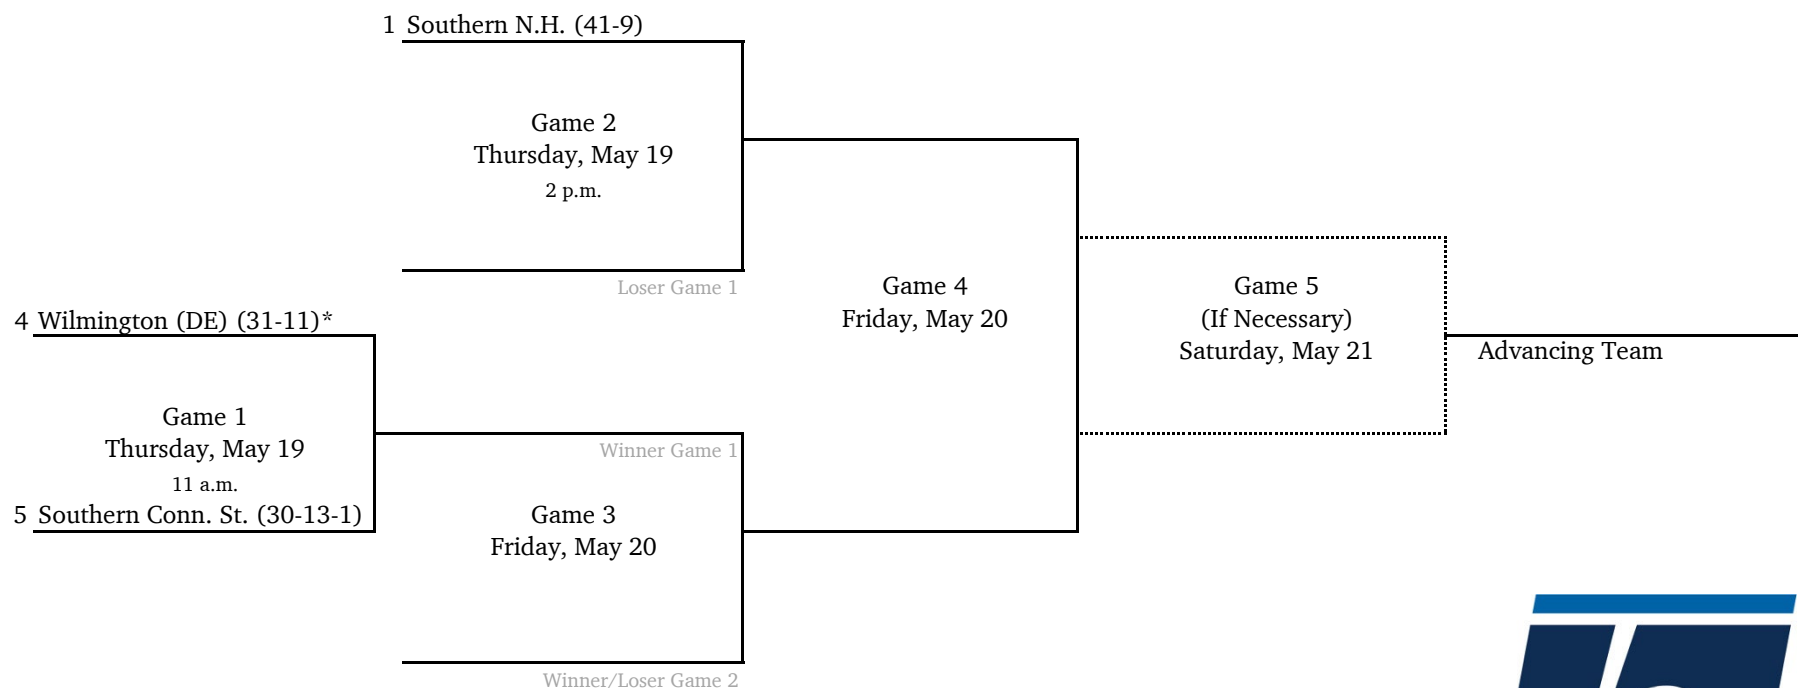

2022 NCAA Division II Baseball Championship

East Regional #1 - TBD, Host

All times are Eastern.
Information subject to change.

© 2022 National Collegiate Athletic Association. No commercial use without the NCAA's written permission.