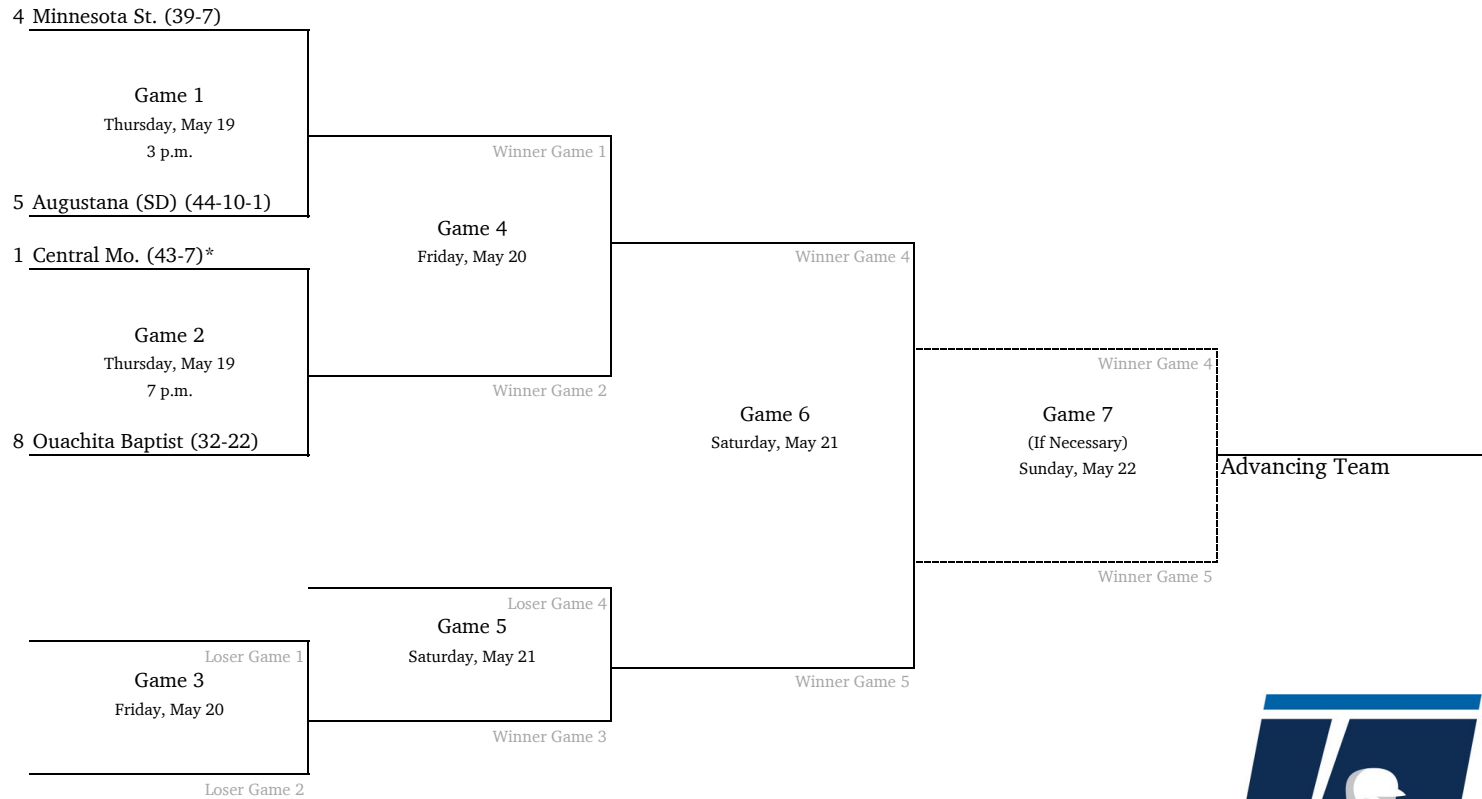

# 2022 NCAA Division II Baseball Championship

Atlantic Regional #1 - TBD, Host

All times are Eastern.  
Information subject to change.

# 2022 NCAA Division II Baseball Championship

Atlantic Regional #2 - TBD, Host

\*Denotes host institution  
All times are Eastern.

# 2022 NCAA Division II Baseball Championship

Central Regional #1 - TBD, Host

\*Denotes host institution  
All times are Eastern.