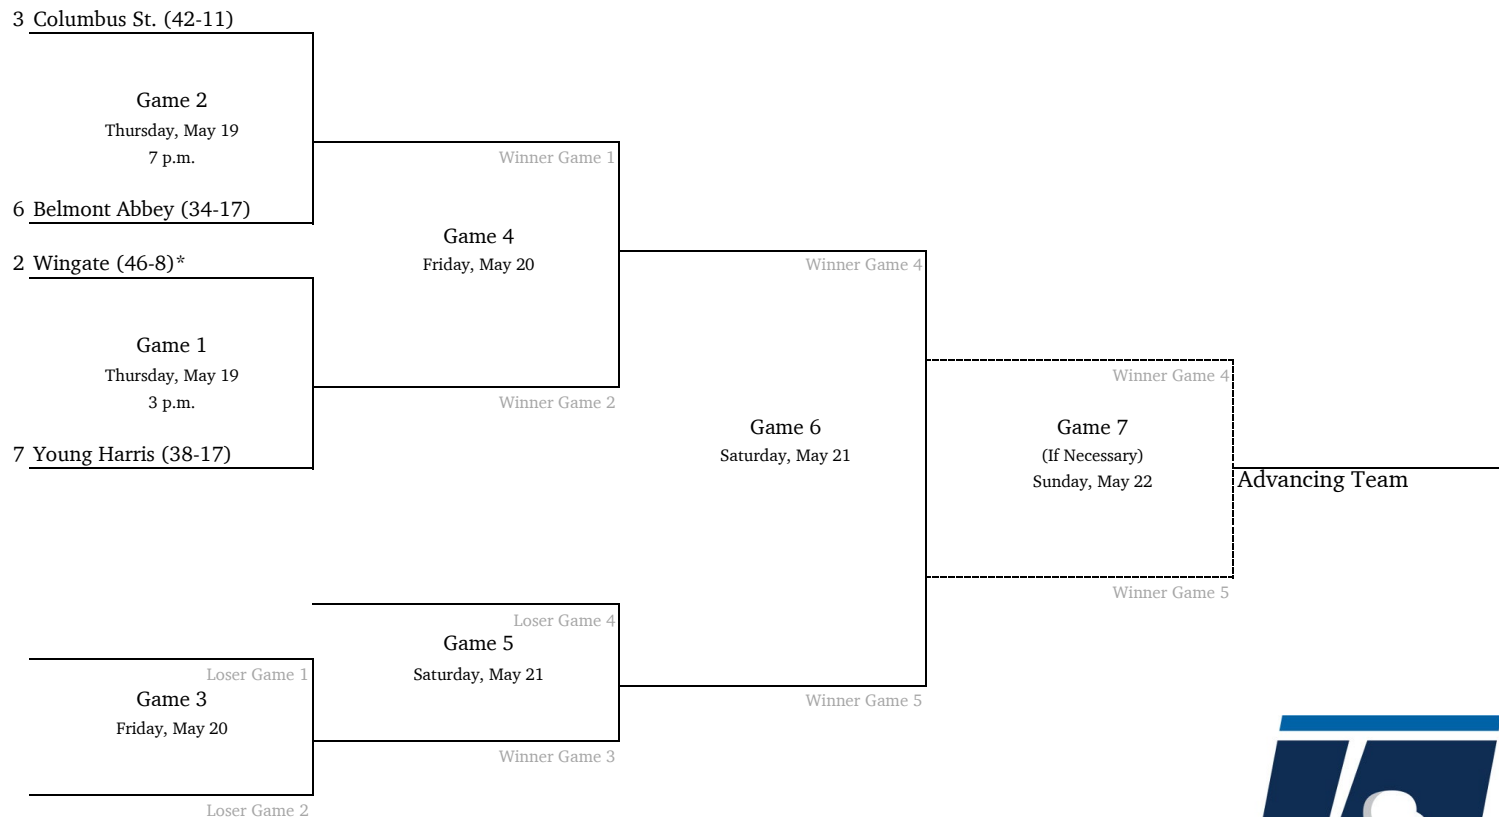

2022 NCAA Division II Baseball Championship

Southeast Regional #2 - TBD, Host

*Denotes host institution
All times are Eastern.