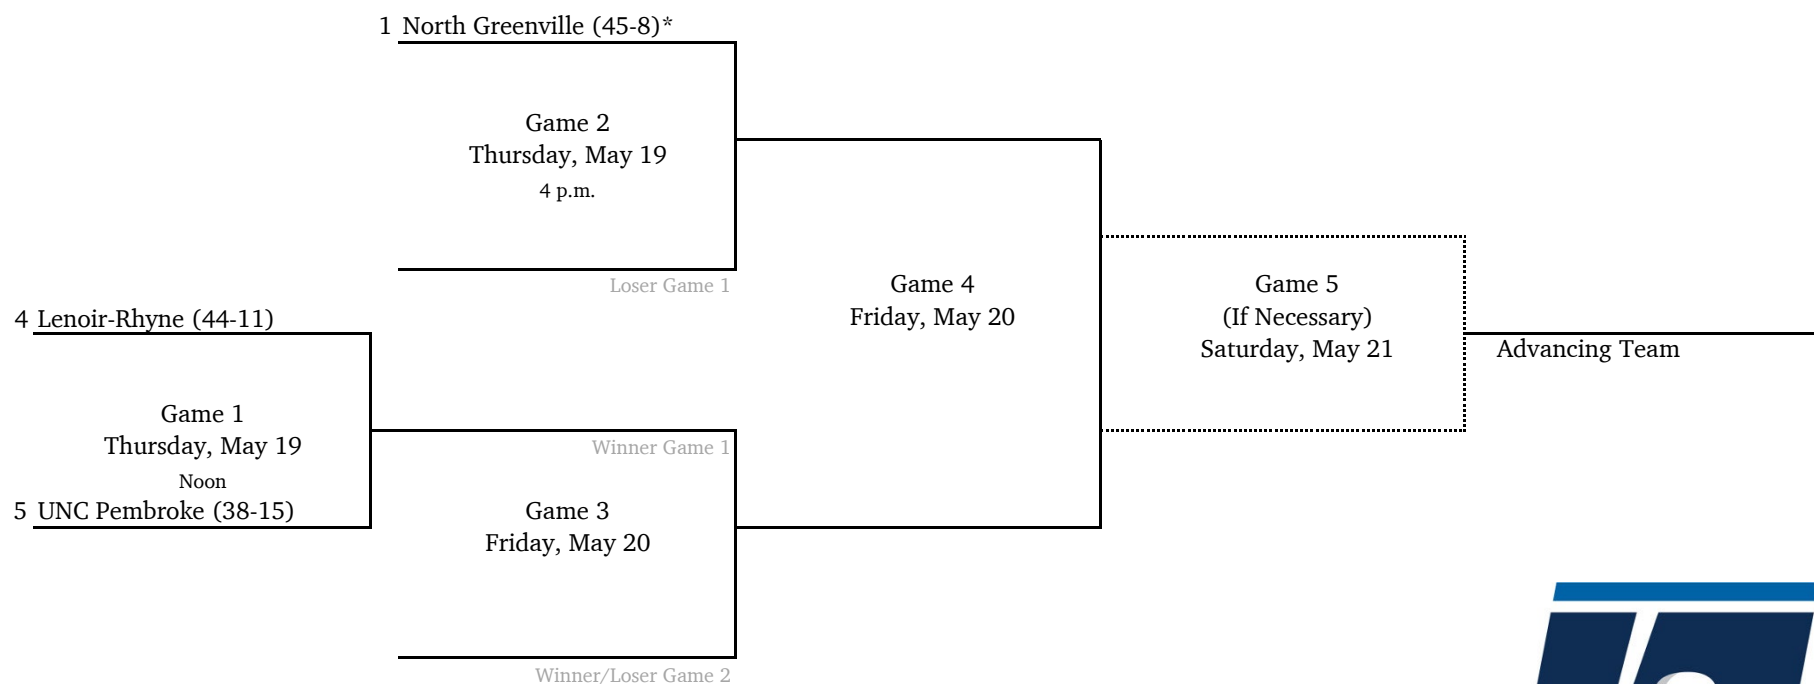

2022 NCAA Division II Baseball Championship

Southeast Regional #1 - TBD, Host

All times are Eastern.
Information subject to change.