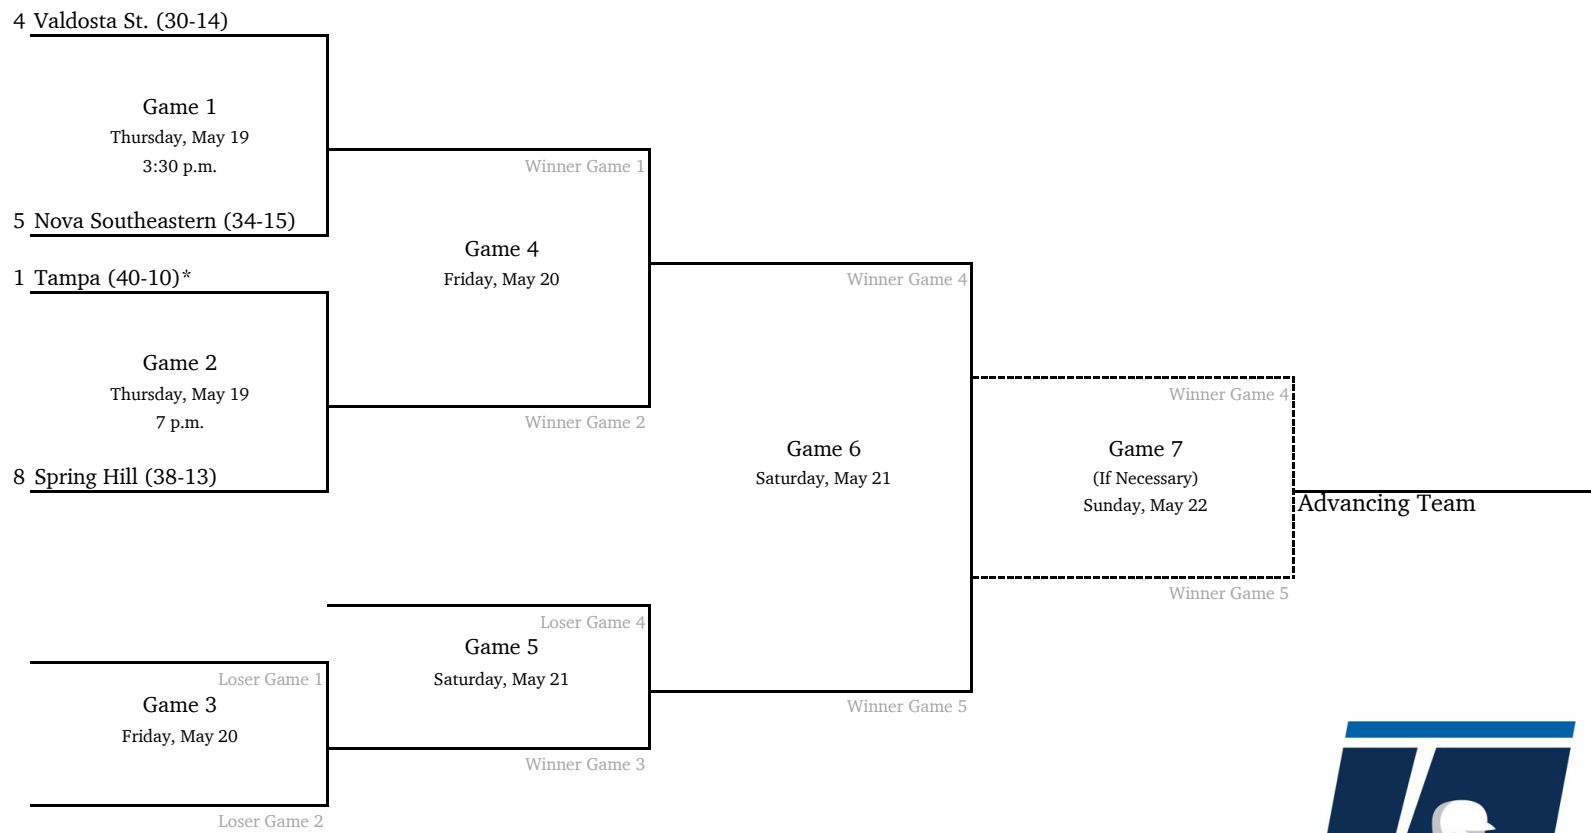

## Midwest Regional #2 - TBD, Host

\*Denotes host institution  
All times are Eastern.

# 2022 NCAA Division II Baseball Championship

South Regional #1 - TBD, Host

\*Denotes host institution  
All times are Eastern.