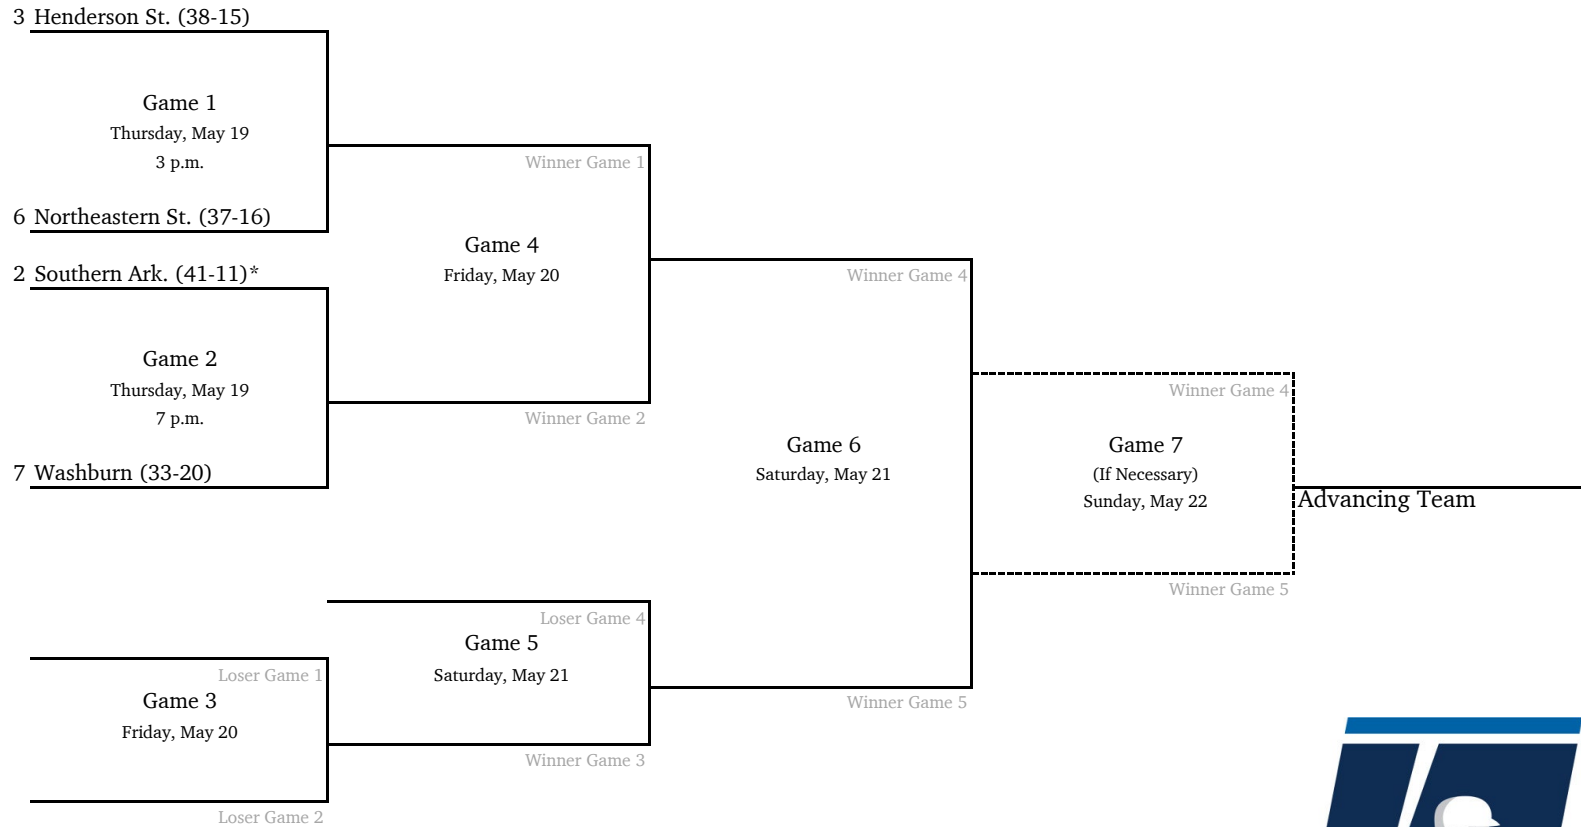

2022 NCAA Division II Baseball Championship

Central Regional #2 - TBD, Host

*Denotes host institution
All times are Eastern.