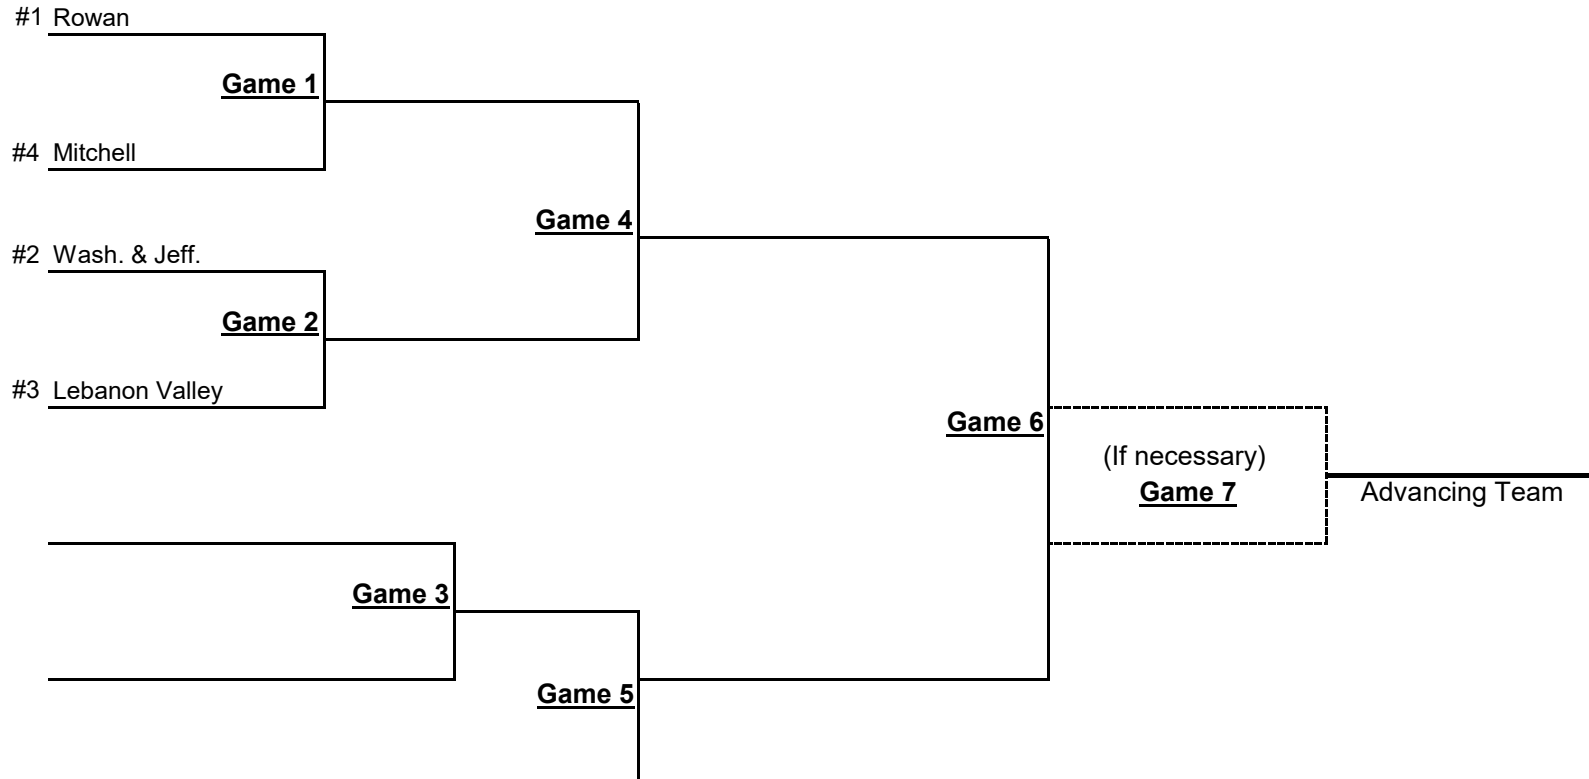

**2022 NCAA Division III Baseball Championship
Annville, Pennsylvania Region Hosted by Lebanon Valley College
May 20-22, 2022**

All times local

DAY 1	WITH LIGHTS	WITHOUT LIGHTS	DAY 2	WITH LIGHTS	WITHOUT LIGHTS	DAY 3	WITH LIGHTS	WITHOUT LIGHTS
G - 1	11 A.M.	10 A.M.	G - 3	11 A.M.	8:30 A.M.	G - 6	11 A.M.	11 A.M.
G - 2	2:30 P.M.	1:30 P.M.	G - 4	2:30 P.M.	NOON	G - 7	45 MINS. FOLLOWIN G	45 MINS. FOLLOWIN G
			G - 5	6 P.M.	3:30 P.M.