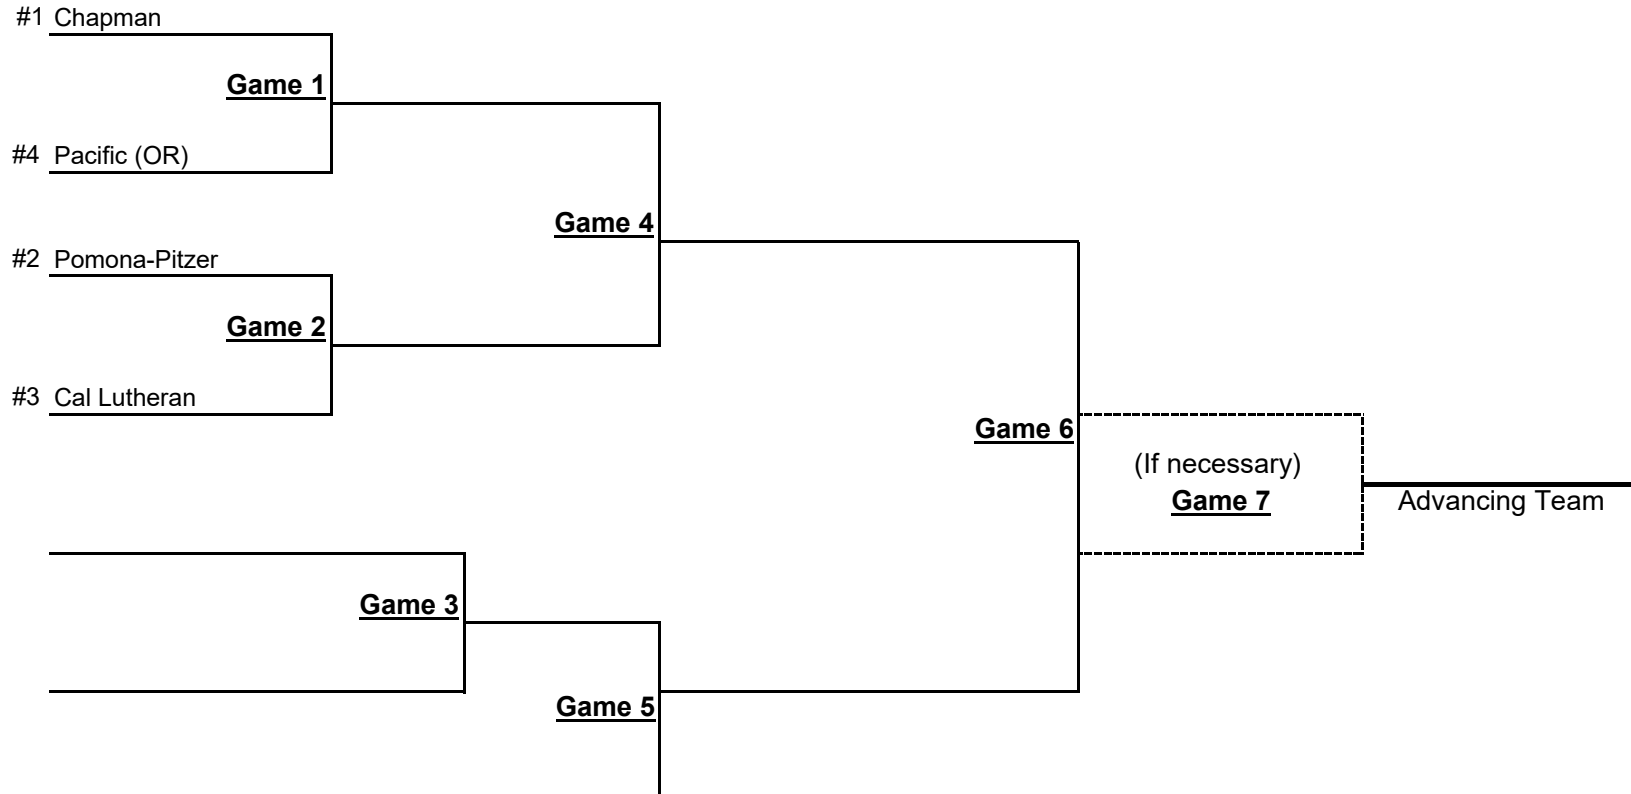

**2022 NCAA Division III Baseball Championship  
Glenside, Pennsylvania Region Hosted by Arcadia University  
May 20-22, 2022**

All times local

DAY 1	WITH LIGHTS	WITHOUT LIGHTS	DAY 2	WITH LIGHTS	WITHOUT LIGHTS	DAY 3	WITH LIGHTS	WITHOUT LIGHTS
G - 1	11 A.M.	10 A.M.	G - 3	11 A.M.	8:30 A.M.	G - 6	11 A.M.	11 A.M.
G - 2	2:30 P.M.	1:30 P.M.	G - 4	2:30 P.M.	NOON	G - 7	45 MINS. FOLLOWING	45 MINS. FOLLOWING
			G - 5	6 P.M.	3:30 P.M.			

**2022 NCAA Division III Baseball Championship  
Orange, California Region Hosted by Chapman University  
May 20-22, 2022**

All times local

DAY 1	WITH LIGHTS	WITHOUT LIGHTS	DAY 2	WITH LIGHTS	WITHOUT LIGHTS	DAY 3	WITH LIGHTS	WITHOUT LIGHTS
G - 1	11 A.M.	10 A.M.	G - 3	11 A.M.	8:30 A.M.	G - 6	11 A.M.	11 A.M.
G - 2	2:30 P.M.	1:30 P.M.	G - 4	2:30 P.M.	NOON	G - 7	45 MINS. FOLLOWING	45 MINS. FOLLOWING
			G - 5	6 P.M.	3:30 P.M.			

## 2022 NCAA Division III Baseball Championship Granville, Ohio Region Hosted by Denison University May 20-22, 2022

All times local

DAY 1	WITH LIGHTS	WITHOUT LIGHTS	DAY 2	WITH LIGHTS	WITHOUT LIGHTS	DAY 3	WITH LIGHTS	WITHOUT LIGHTS
G - 1	11 A.M.	10 A.M.	G - 3	11 A.M.	8:30 A.M.	G - 6	11 A.M.	11 A.M.
G - 2	2:30 P.M.	1:30 P.M.	G - 4	2:30 P.M.	NOON	G - 7	45 MINS. FOLLOWING	45 MINS. FOLLOWING
			G - 5	6 P.M.	3:30 P.M.			