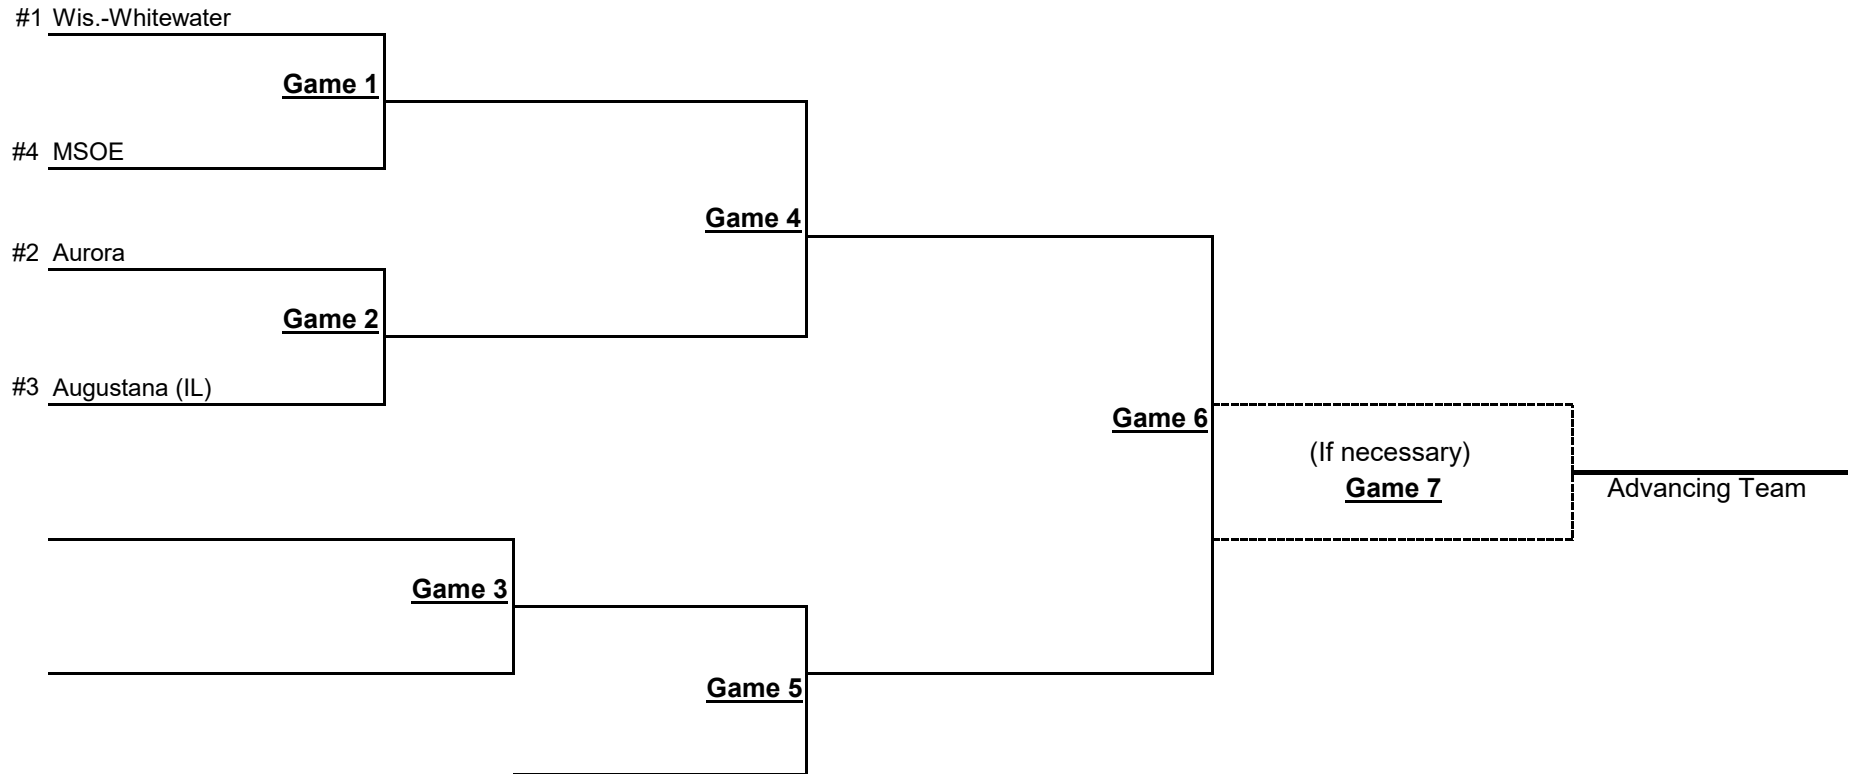

**2022 NCAA Division III Baseball Championship  
St. Louis, Missouri Region Hosted by Webster University  
May 20-22, 2022**

All times local

DAY 1	WITH LIGHTS	WITHOUT LIGHTS	DAY 2	WITH LIGHTS	WITHOUT LIGHTS	DAY 3	WITH LIGHTS	WITHOUT LIGHTS
G - 1	11 A.M.	10 A.M.	G - 3	11 A.M.	8:30 A.M.	G - 6	11 A.M.	11 A.M.
G - 2	2:30 P.M.	1:30 P.M.	G - 4	2:30 P.M.	NOON	G - 7	45 MINS. FOLLOWING	45 MINS. FOLLOWING
			G - 5	6 P.M.	3:30 P.M.			

**2022 NCAA Division III Baseball Championship  
Stevens Point, Wisconsin Region Hosted by Stevens Point  
May 20-22, 2022**

All times local

DAY 1	WITH LIGHTS	WITHOUT LIGHTS	DAY 2	WITH LIGHTS	WITHOUT LIGHTS	DAY 3	WITH LIGHTS	WITHOUT LIGHTS
G - 1	11 A.M.	10 A.M.	G - 3	11 A.M.	8:30 A.M.	G - 6	11 A.M.	11 A.M.
G - 2	2:30 P.M.	1:30 P.M.	G - 4	2:30 P.M.	NOON	G - 7	45 MINS. FOLLOWIN G	45 MINS. FOLLOWIN G
			G - 5	6 P.M.	3:30 P.M.			

**2022 NCAA Division III Baseball Championship  
Whitewater, Wisconsin Region Hosted by Whitewater  
May 20-22, 2022**

All times local

DAY 1	WITH LIGHTS	WITHOUT LIGHTS	DAY 2	WITH LIGHTS	WITHOUT LIGHTS	DAY 3	WITH LIGHTS	WITHOUT LIGHTS
G - 1	11 A.M.	10 A.M.	G - 3	11 A.M.	8:30 A.M.	G - 6	11 A.M.	11 A.M.
G - 2	2:30 P.M.	1:30 P.M.	G - 4	2:30 P.M.	NOON	G - 7	45 MINS. FOLLOWING	45 MINS. FOLLOWING
			G - 5	6 P.M.	3:30 P.M.			