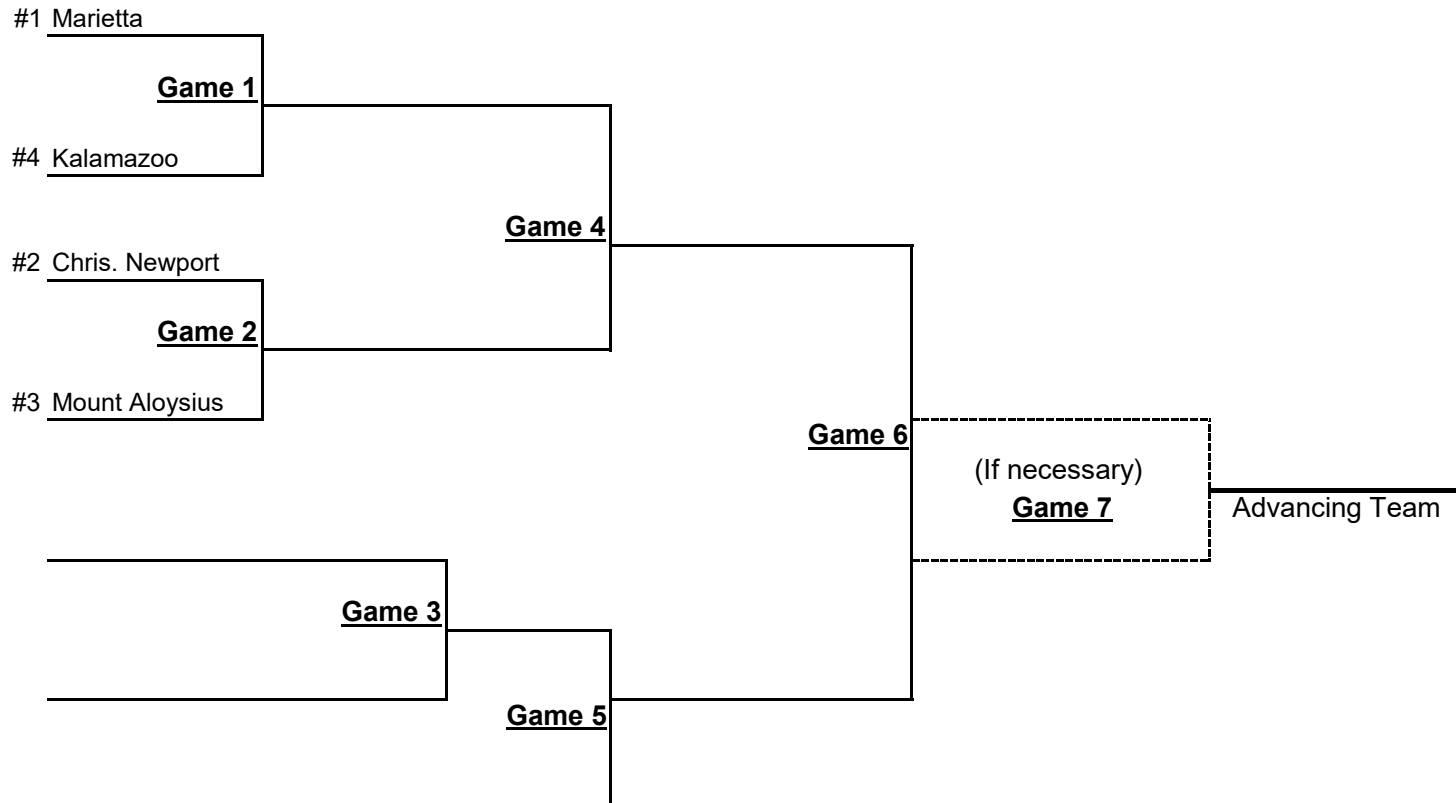

**2022 NCAA Division III Baseball Championship  
Lynchburg, Virginia Region Hosted by University of Lynchburg  
May 20-22, 2022**

All times local

DAY 1	WITH LIGHTS	WITHOUT LIGHTS	DAY 2	WITH LIGHTS	WITHOUT LIGHTS	DAY 3	WITH LIGHTS	WITHOUT LIGHTS
G - 1	11 A.M.	10 A.M.	G - 3	11 A.M.	8:30 A.M.	G - 6	11 A.M.	11 A.M.
G - 2	2:30 P.M.	1:30 P.M.	G - 4	2:30 P.M.	NOON	G - 7	45 MINS. FOLLOWIN G	45 MINS. FOLLOWIN G
			G - 5	6 P.M.	3:30 P.M.			

## 2022 NCAA Division III Baseball Championship Marietta, Ohio Region Hosted by Marietta College May 20-22, 2022

All times local

DAY 1	WITH LIGHTS	WITHOUT LIGHTS	DAY 2	WITH LIGHTS	WITHOUT LIGHTS	DAY 3	WITH LIGHTS	WITHOUT LIGHTS
G - 1	11 A.M.	10 A.M.	G - 3	11 A.M.	10 A.M.	G - 5	NOON	NOON
G - 2	45 MINS. FOLLOWING	45 MINS. FOLLOWING	G - 4	45 MINS. FOLLOWING	45 MINS. FOLLOWING			