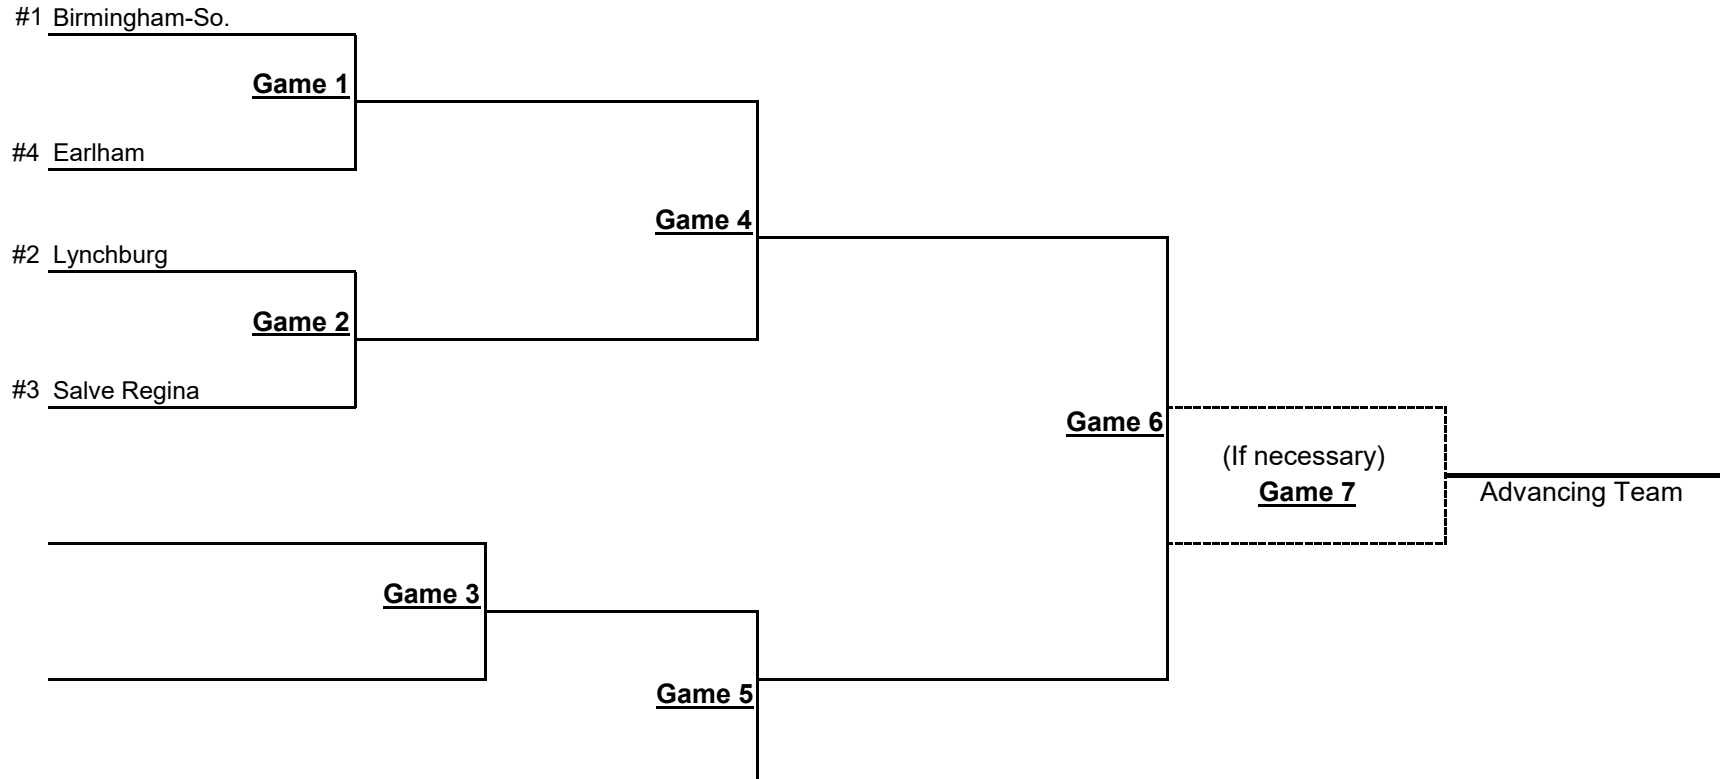

**2022 NCAA Division III Baseball Championship  
 Annville, Pennsylvania Region Hosted by Lebanon Valley College  
 May 20-22, 2022**

All times local

DAY 1	WITH LIGHTS	WITHOUT LIGHTS	DAY 2	WITH LIGHTS	WITHOUT LIGHTS	DAY 3	WITH LIGHTS	WITHOUT LIGHTS
G - 1	11 A.M.	10 A.M.	G - 3	11 A.M.	8:30 A.M.	G - 6	11 A.M.	11 A.M.
G - 2	2:30 P.M.	1:30 P.M.	G - 4	2:30 P.M.	NOON	G - 7	45 MINS. FOLLOWIN G	45 MINS. FOLLOWIN G
			G - 5	6 P.M.	3:30 P.M.			

**2022 NCAA Division III Baseball Championship  
Lynchburg, Virginia Region Hosted by University of Lynchburg  
May 20-22, 2022**

All times local

DAY 1	WITH LIGHTS	WITHOUT LIGHTS	DAY 2	WITH LIGHTS	WITHOUT LIGHTS	DAY 3	WITH LIGHTS	WITHOUT LIGHTS
G - 1	11 A.M.	10 A.M.	G - 3	11 A.M.	8:30 A.M.	G - 6	11 A.M.	11 A.M.
G - 2	2:30 P.M.	1:30 P.M.	G - 4	2:30 P.M.	NOON	G - 7	45 MINS. FOLLOWIN G	45 MINS. FOLLOWIN G
			G - 5	6 P.M.	3:30 P.M.			

## 2022 NCAA Division III Baseball Championship Marietta, Ohio Region Hosted by Marietta College May 20-22, 2022

All times local

DAY 1	WITH LIGHTS	WITHOUT LIGHTS	DAY 2	WITH LIGHTS	WITHOUT LIGHTS	DAY 3	WITH LIGHTS	WITHOUT LIGHTS
G - 1	11 A.M.	10 A.M.	G - 3	11 A.M.	10 A.M.	G - 5	NOON	NOON
G - 2	45 MINS. FOLLOWING	45 MINS. FOLLOWING	G - 4	45 MINS. FOLLOWING	45 MINS. FOLLOWING			