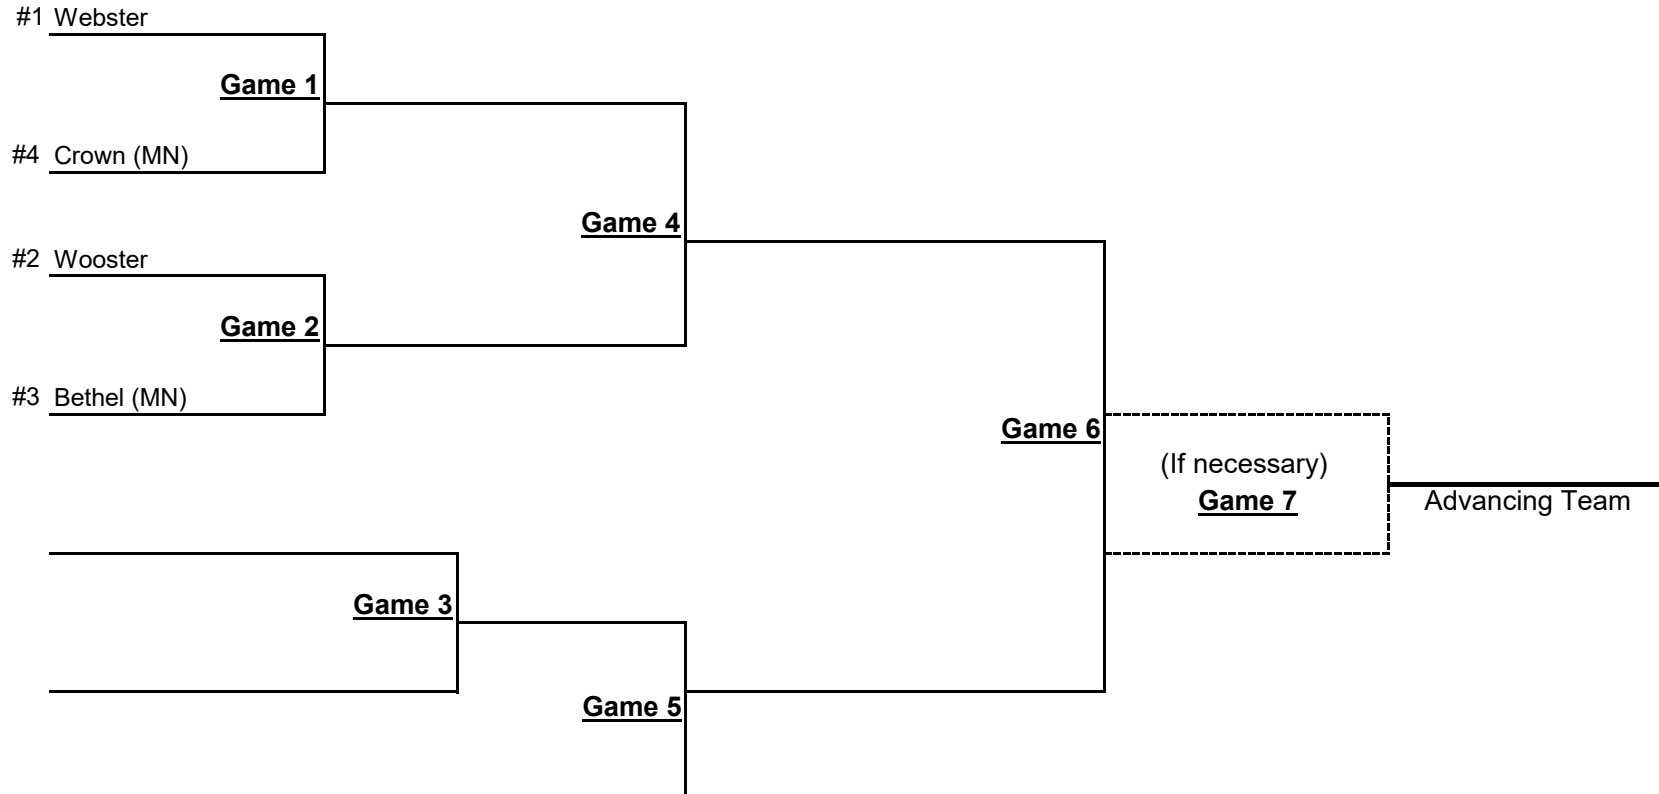

**2022 NCAA Division III Baseball Championship
St. Louis, Missouri Region Hosted by Webster University
May 20-22, 2022**

All times local

DAY 1	WITH LIGHTS	WITHOUT LIGHTS	DAY 2	WITH LIGHTS	WITHOUT LIGHTS	DAY 3	WITH LIGHTS	WITHOUT LIGHTS
G - 1	11 A.M.	10 A.M.	G - 3	11 A.M.	8:30 A.M.	G - 6	11 A.M.	11 A.M.
G - 2	2:30 P.M.	1:30 P.M.	G - 4	2:30 P.M.	NOON	G - 7	45 MINS. FOLLOWING	45 MINS. FOLLOWING
			G - 5	6 P.M.	3:30 P.M.