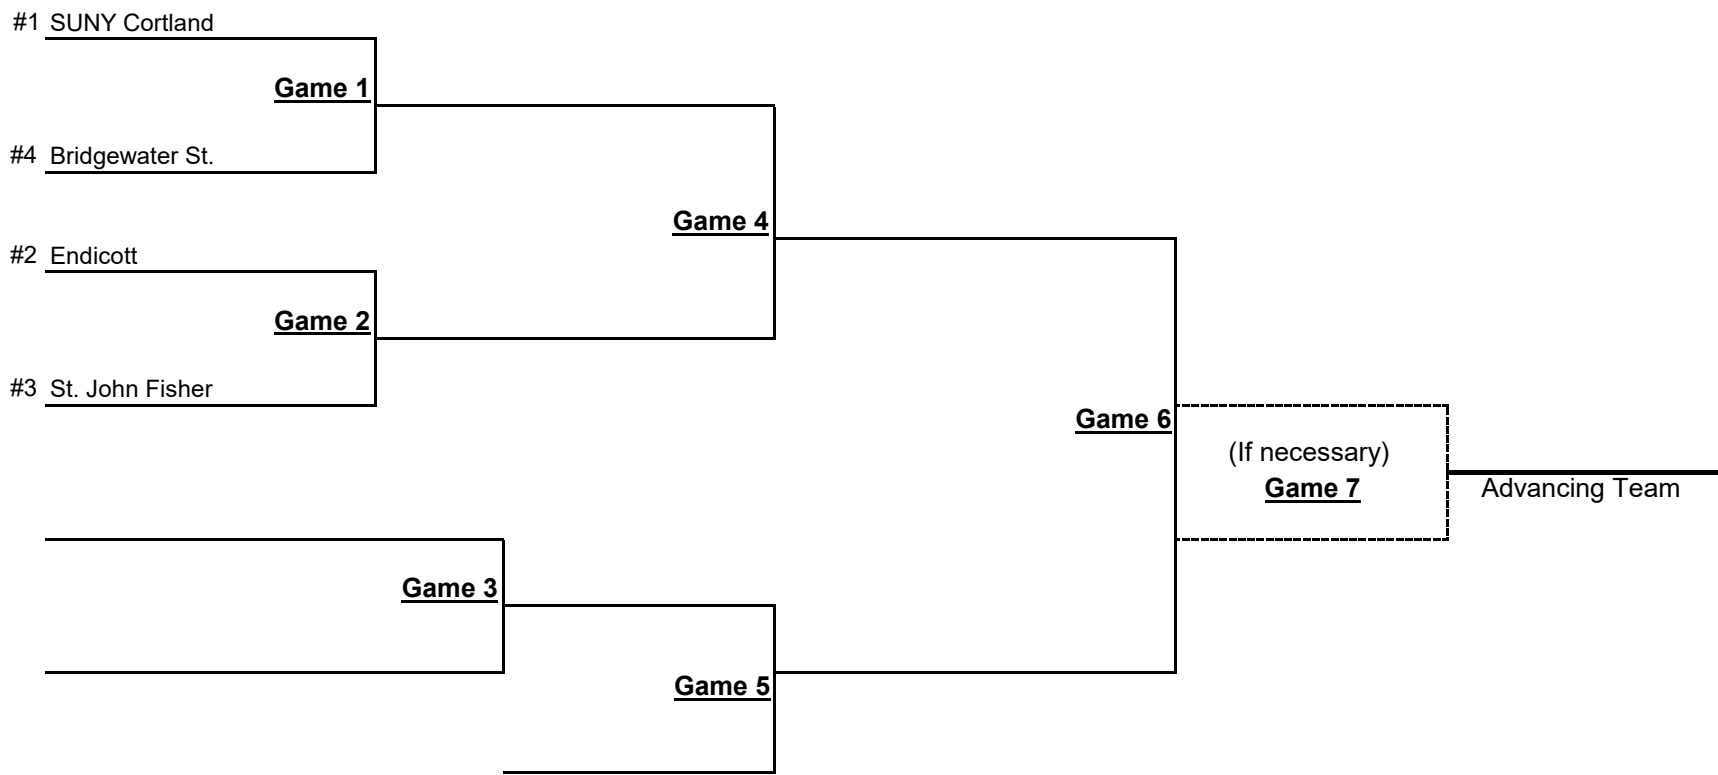

**2022 NCAA Division III Baseball Championship
Cortland, New York Region Hosted by SUNY Cortland
May 20-22, 2022**

All times local

DAY 1	WITH LIGHTS	WITHOUT LIGHTS	DAY 2	WITH LIGHTS	WITHOUT LIGHTS	DAY 3	WITH LIGHTS	WITHOUT LIGHTS
G - 1	11 A.M.	10 A.M.	G - 3	11 A.M.	8:30 A.M.	G - 6	11 A.M.	11 A.M.
G - 2	2:30 P.M.	1:30 P.M.	G - 4	2:30 P.M.	NOON	G - 7	45 MINS. FOLLOWING	45 MINS. FOLLOWING
			G - 5	6 P.M.	3:30 P.M.