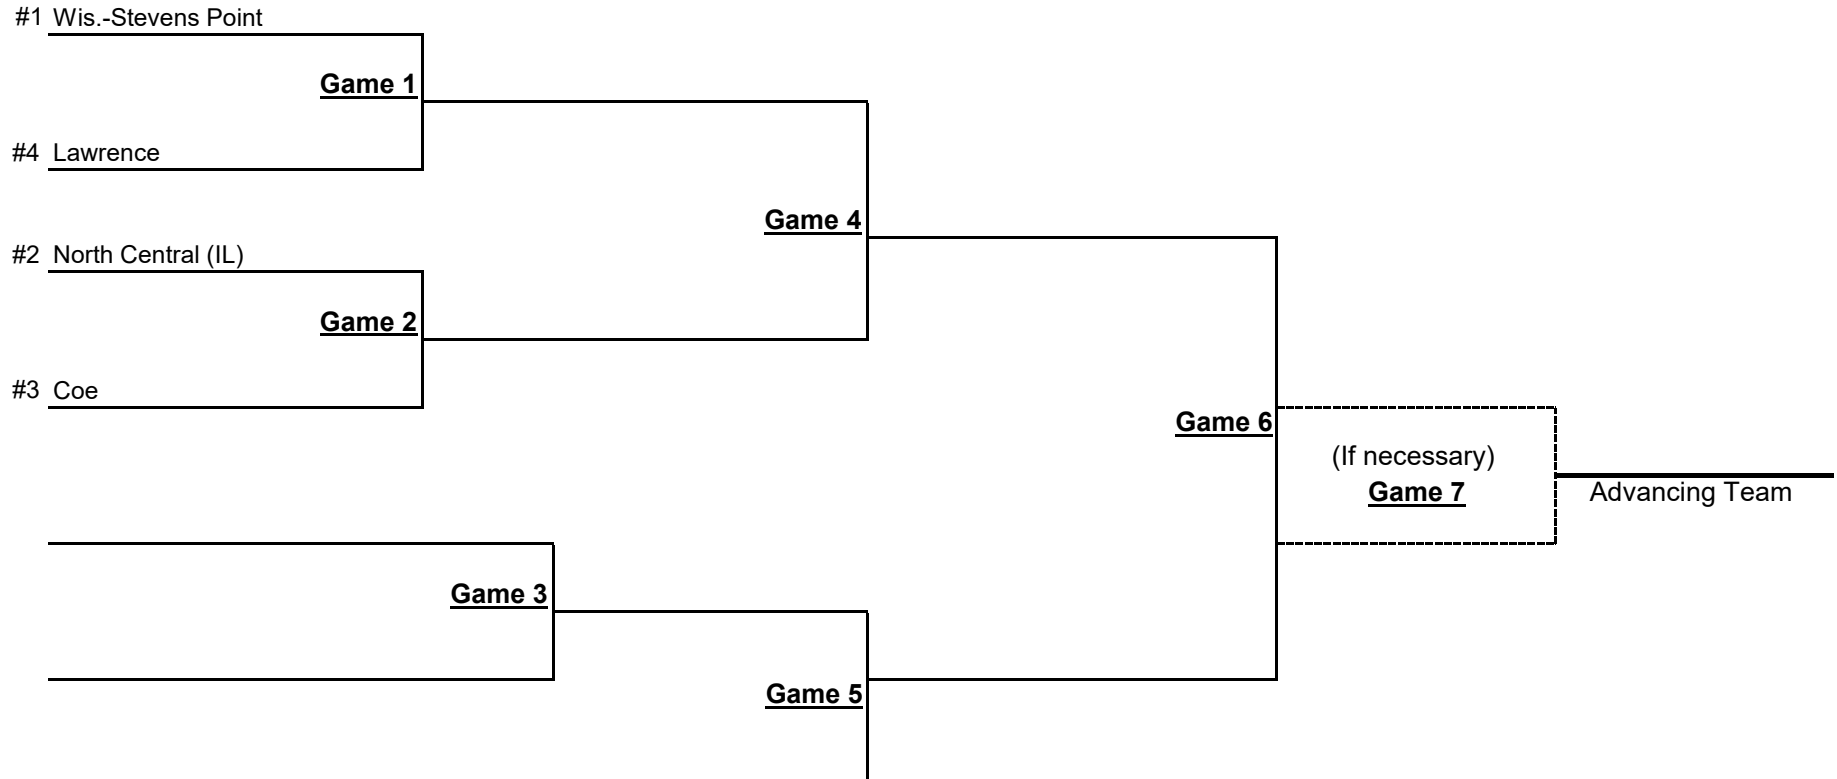

**2022 NCAA Division III Baseball Championship
Stevens Point, Wisconsin Region Hosted by Stevens Point
May 20-22, 2022**

All times local

DAY 1	WITH LIGHTS	WITHOUT LIGHTS	DAY 2	WITH LIGHTS	WITHOUT LIGHTS	DAY 3	WITH LIGHTS	WITHOUT LIGHTS
G - 1	11 A.M.	10 A.M.	G - 3	11 A.M.	8:30 A.M.	G - 6	11 A.M.	11 A.M.
G - 2	2:30 P.M.	1:30 P.M.	G - 4	2:30 P.M.	NOON	G - 7	45 MINS. FOLLOWIN G	45 MINS. FOLLOWIN G
			G - 5	6 P.M.	3:30 P.M.