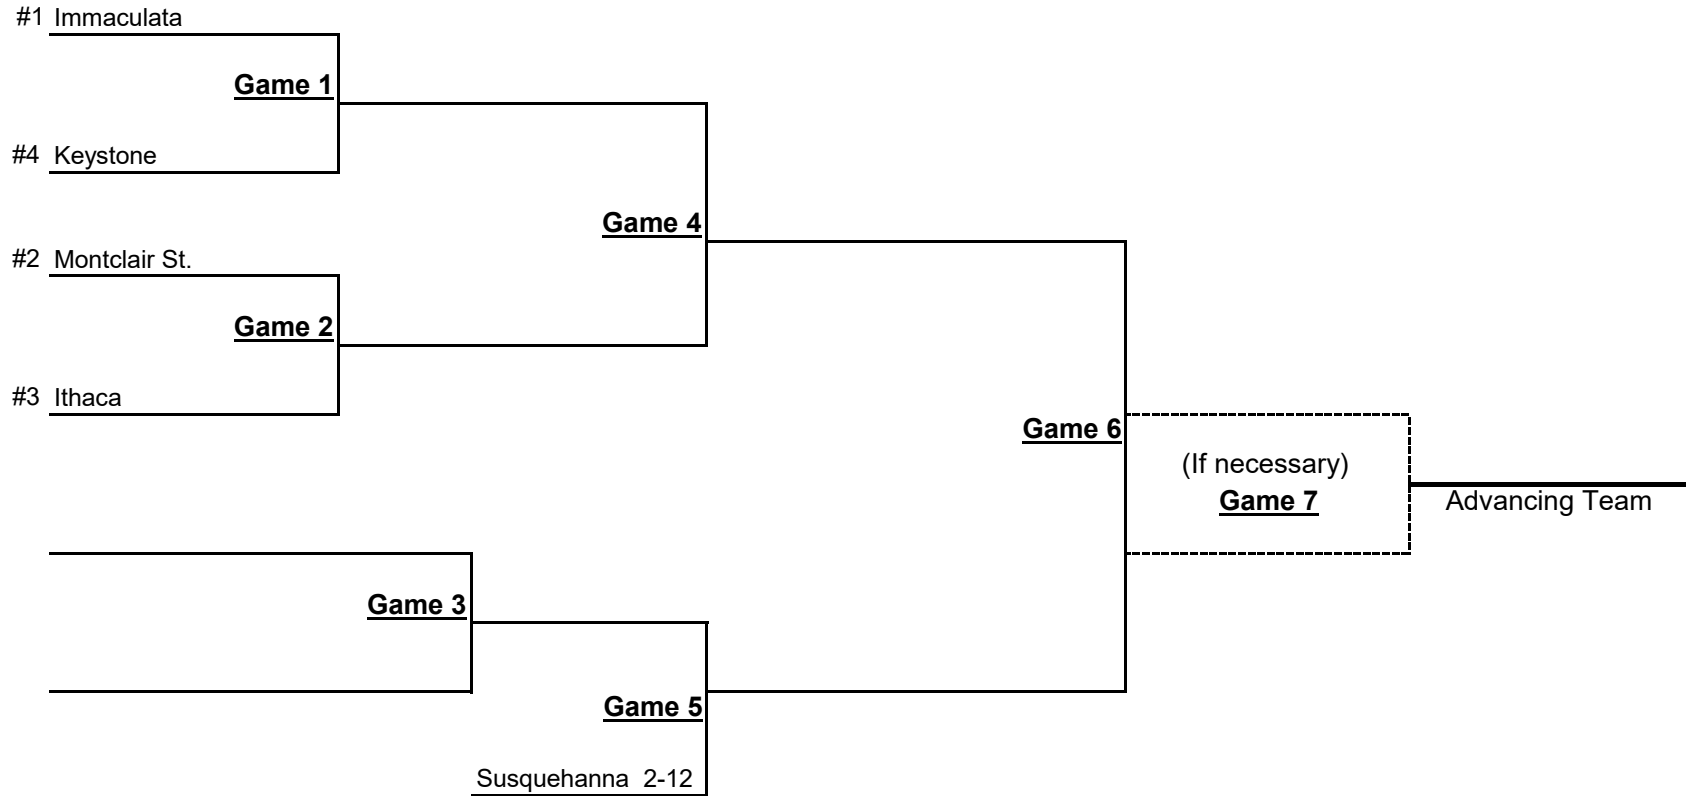

## 2022 NCAA Division III Baseball Championship Granville, Ohio Region Hosted by Denison University May 20-22, 2022

All times local

DAY 1	WITH LIGHTS	WITHOUT LIGHTS	DAY 2	WITH LIGHTS	WITHOUT LIGHTS	DAY 3	WITH LIGHTS	WITHOUT LIGHTS
G - 1	11 A.M.	10 A.M.	G - 3	11 A.M.	8:30 A.M.	G - 6	11 A.M.	11 A.M.
G - 2	2:30 P.M.	1:30 P.M.	G - 4	2:30 P.M.	NOON	G - 7	45 MINS. FOLLOWING	45 MINS. FOLLOWING
			G - 5	6 P.M.	3:30 P.M.			

**2022 NCAA Division III Baseball Championship  
Immaculata, Pennsylvania Region Hosted by Immaculata University  
May 20-22, 2022**

All times local

DAY 1	WITH LIGHTS	WITHOUT LIGHTS	DAY 2	WITH LIGHTS	WITHOUT LIGHTS	DAY 3	WITH LIGHTS	WITHOUT LIGHTS
G - 1	11 A.M.	10 A.M.	G - 3	11 A.M.	8:30 A.M.	G - 6	11 A.M.	11 A.M.
G - 2	2:30 P.M.	1:30 P.M.	G - 4	2:30 P.M.	NOON	G - 7	45 MINS. FOLLOWING	45 MINS. FOLLOWING
			G - 5	6 P.M.	3:30 P.M.			