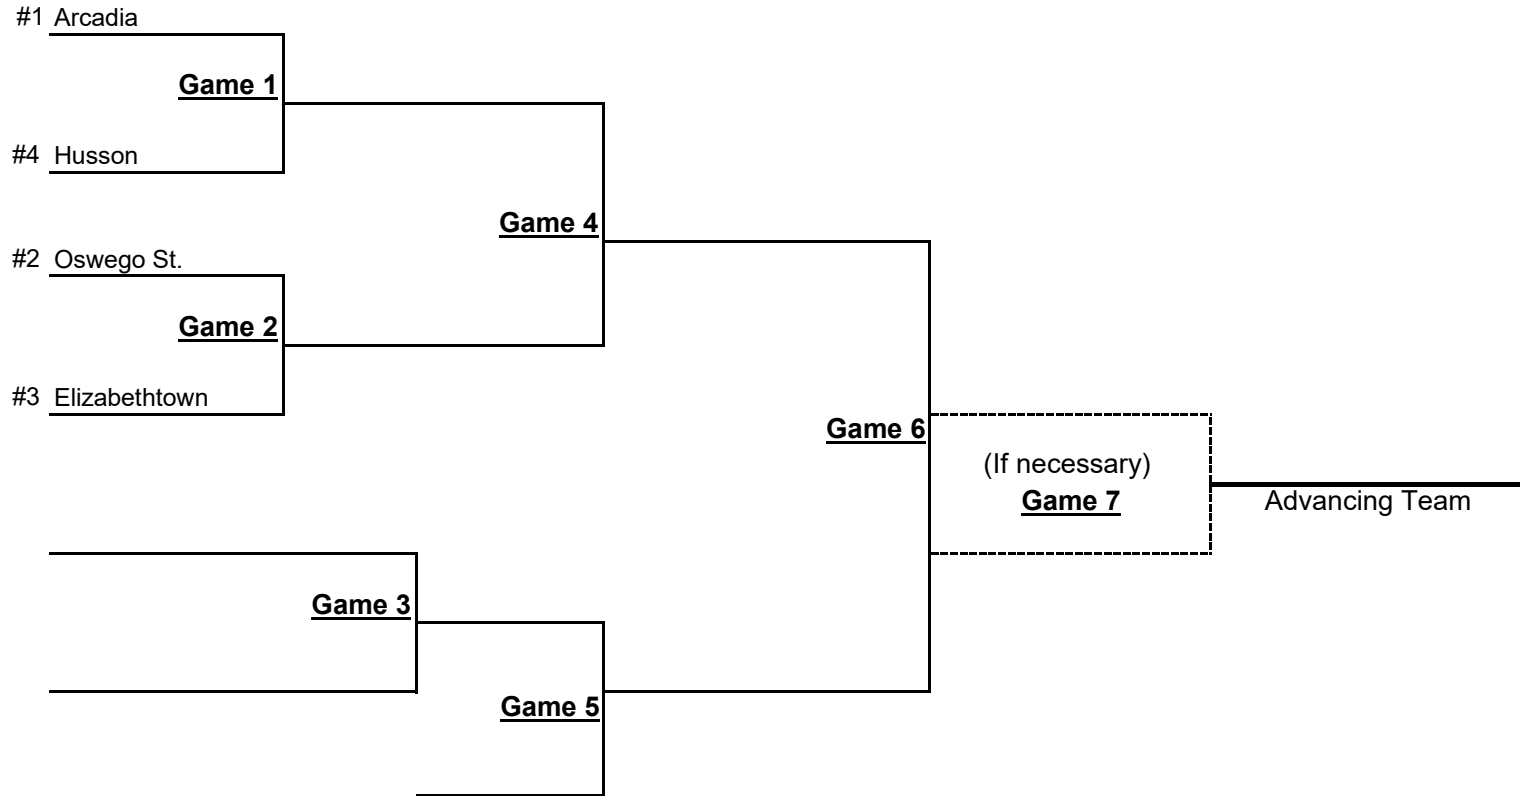

**2022 NCAA Division III Baseball Championship  
Glenside, Pennsylvania Region Hosted by Arcadia University  
May 20-22, 2022**

All times local

DAY 1	WITH LIGHTS	WITHOUT LIGHTS	DAY 2	WITH LIGHTS	WITHOUT LIGHTS	DAY 3	WITH LIGHTS	WITHOUT LIGHTS
G - 1	11 A.M.	10 A.M.	G - 3	11 A.M.	8:30 A.M.	G - 6	11 A.M.	11 A.M.
G - 2	2:30 P.M.	1:30 P.M.	G - 4	2:30 P.M.	NOON	G - 7	45 MINS. FOLLOWING	45 MINS. FOLLOWING
			G - 5	6 P.M.	3:30 P.M.			

**2022 NCAA Division III Baseball Championship  
Orange, California Region Hosted by Chapman University  
May 20-22, 2022**

All times local

DAY 1	WITH LIGHTS	WITHOUT LIGHTS	DAY 2	WITH LIGHTS	WITHOUT LIGHTS	DAY 3	WITH LIGHTS	WITHOUT LIGHTS
G - 1	11 A.M.	10 A.M.	G - 3	11 A.M.	8:30 A.M.	G - 6	11 A.M.	11 A.M.
G - 2	2:30 P.M.	1:30 P.M.	G - 4	2:30 P.M.	NOON	G - 7	45 MINS. FOLLOWING	45 MINS. FOLLOWING
			G - 5	6 P.M.	3:30 P.M.			

## 2022 NCAA Division III Baseball Championship Granville, Ohio Region Hosted by Denison University May 20-22, 2022

All times local

DAY 1	WITH LIGHTS	WITHOUT LIGHTS	DAY 2	WITH LIGHTS	WITHOUT LIGHTS	DAY 3	WITH LIGHTS	WITHOUT LIGHTS
G - 1	11 A.M.	10 A.M.	G - 3	11 A.M.	8:30 A.M.	G - 6	11 A.M.	11 A.M.
G - 2	2:30 P.M.	1:30 P.M.	G - 4	2:30 P.M.	NOON	G - 7	45 MINS. FOLLOWING	45 MINS. FOLLOWING
			G - 5	6 P.M.	3:30 P.M.			