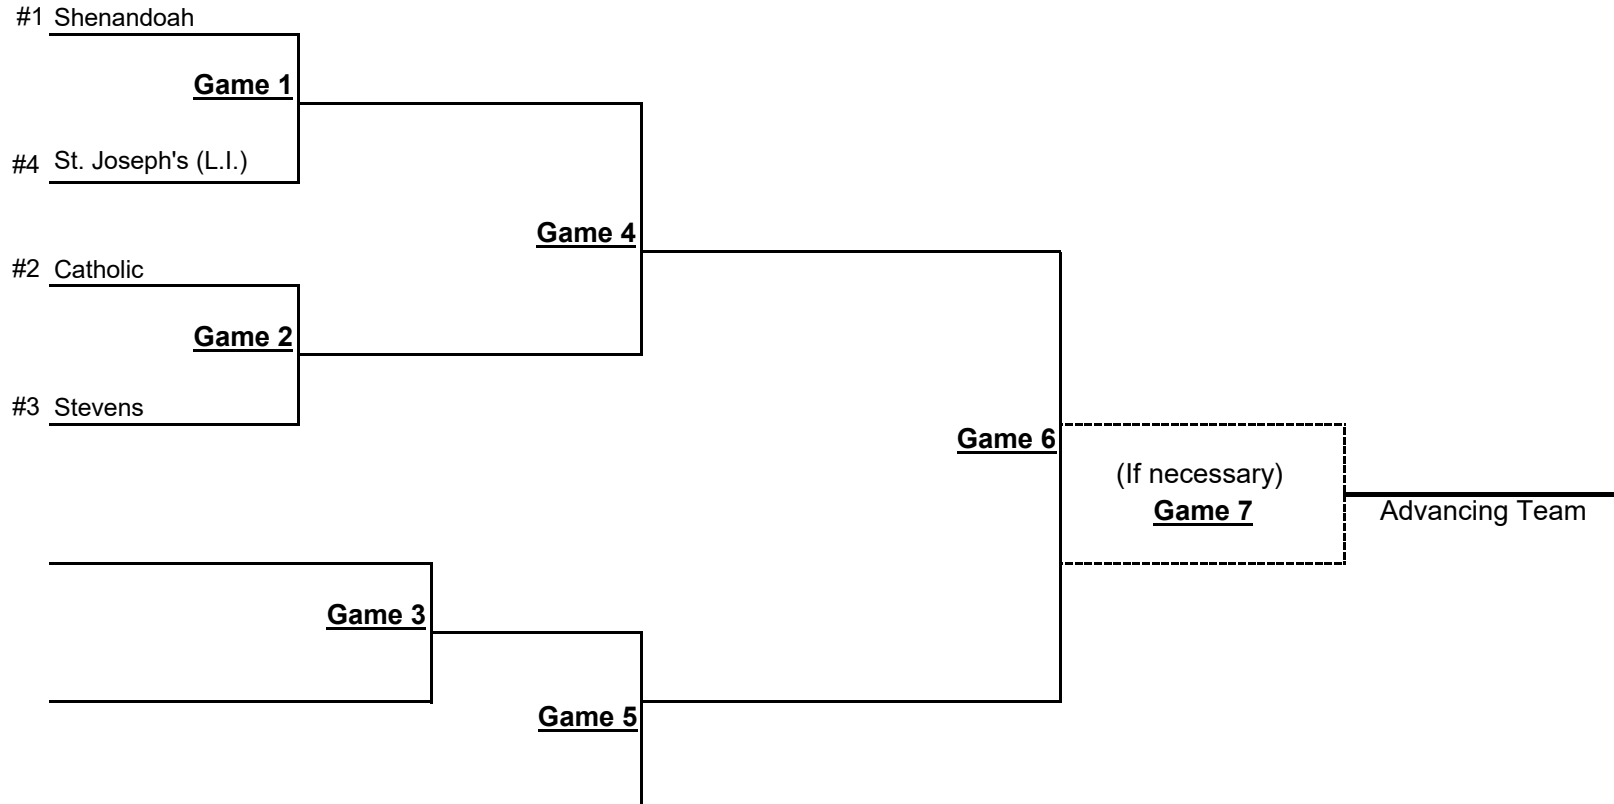

## 2022 NCAA Division III Baseball Championship Marietta, Ohio Region Hosted by Marietta College May 20-22, 2022

All times local

DAY 1	WITH LIGHTS	WITHOUT LIGHTS	DAY 2	WITH LIGHTS	WITHOUT LIGHTS	DAY 3	WITH LIGHTS	WITHOUT LIGHTS
G - 1	11 A.M.	10 A.M.	G - 3	11 A.M.	10 A.M.	G - 5	NOON	NOON
G - 2	45 MINS. FOLLOWING	45 MINS. FOLLOWING	G - 4	45 MINS. FOLLOWING	45 MINS. FOLLOWING			

## 2022 NCAA Division III Baseball Championship Rochester, New York Region Hosted by University of Rochester May 20-22, 2022

All times local

DAY 1	WITH LIGHTS	WITHOUT LIGHTS	DAY 2	WITH LIGHTS	WITHOUT LIGHTS	DAY 3	WITH LIGHTS	WITHOUT LIGHTS
G - 1	11 A.M.	10 A.M.	G - 3	11 A.M.	8:30 A.M.	G - 6	11 A.M.	11 A.M.
G - 2	2:30 P.M.	1:30 P.M.	G - 4	2:30 P.M.	NOON	G - 7	45 MINS. FOLLOWING	45 MINS. FOLLOWING
			G - 5	6 P.M.	3:30 P.M.			

**2022 NCAA Division III Baseball Championship  
Winchester, Virginia Region Hosted by Shenandoah University  
May 20-22, 2022**

All times local

DAY 1	WITH LIGHTS	WITHOUT LIGHTS	DAY 2	WITH LIGHTS	WITHOUT LIGHTS	DAY 3	WITH LIGHTS	WITHOUT LIGHTS
G - 1	11 A.M.	10 A.M.	G - 3	11 A.M.	8:30 A.M.	G - 6	11 A.M.	11 A.M.
G - 2	2:30 P.M.	1:30 P.M.	G - 4	2:30 P.M.	NOON	G - 7	45 MINS. FOLLOWING	45 MINS. FOLLOWING
			G - 5	6 P.M.	3:30 P.M.			