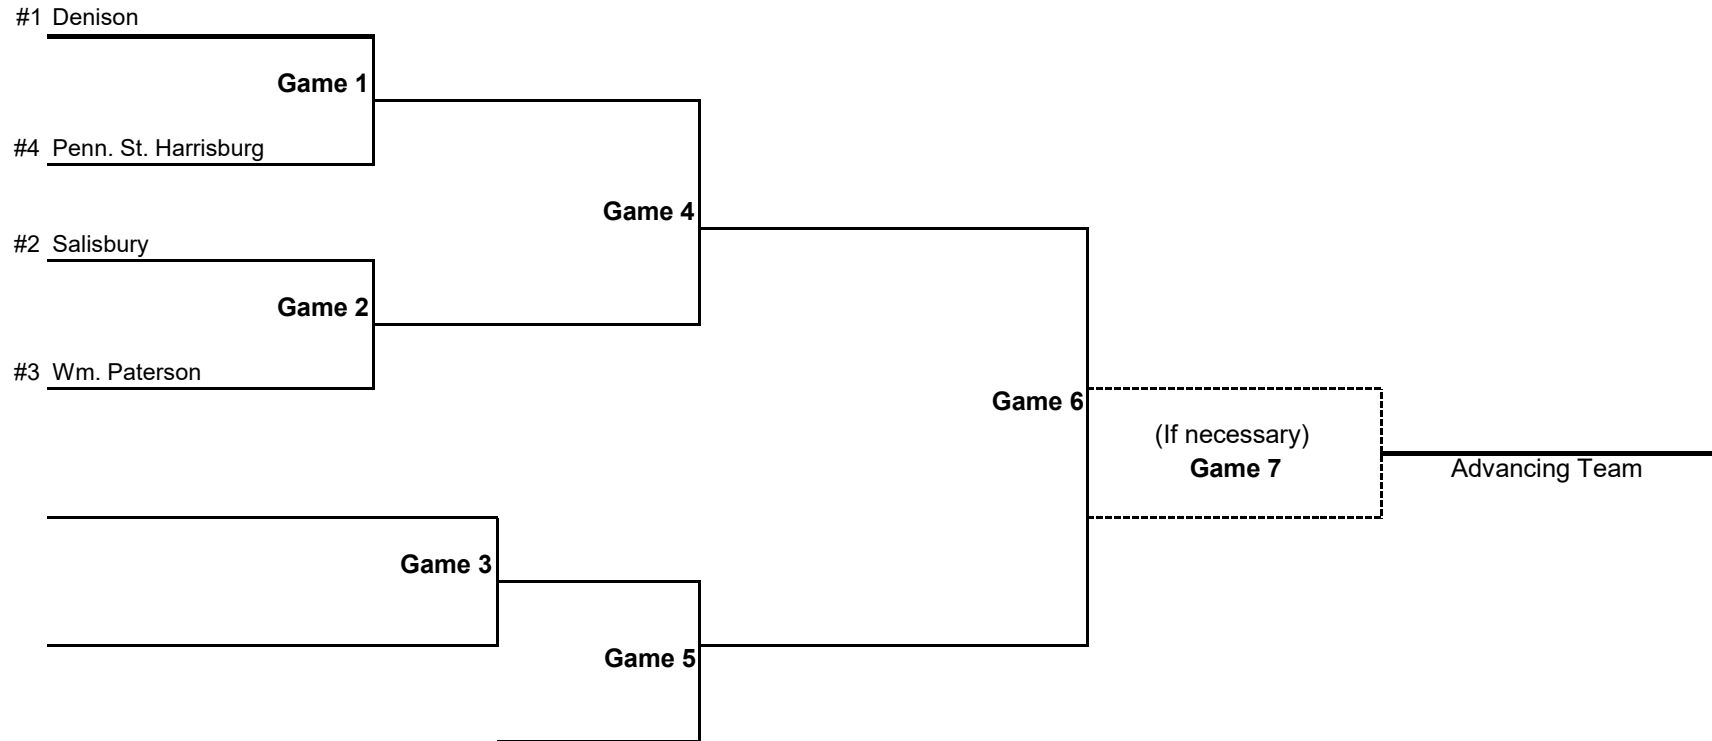

**2022 NCAA Division III Baseball Championship  
Glenside, Pennsylvania Region Hosted by Arcadia University  
May 20-22, 2022**

All times local

DAY 1	WITH LIGHTS	WITHOUT LIGHTS	DAY 2	WITH LIGHTS	WITHOUT LIGHTS	DAY 3	WITH LIGHTS	WITHOUT LIGHTS
G - 1	11 A.M.	10 A.M.	G - 3	11 A.M.	8:30 A.M.	G - 6	11 A.M.	11 A.M.
G - 2	2:30 P.M.	1:30 P.M.	G - 4	2:30 P.M.	NOON	G - 7	45 MINS. FOLLOWING	45 MINS. FOLLOWING
			G - 5	6 P.M.	3:30 P.M.			

**2022 NCAA Division III Baseball Championship  
Orange, California Region Hosted by Chapman University  
May 20-22, 2022**

All times local

DAY 1	WITH LIGHTS	WITHOUT LIGHTS	DAY 2	WITH LIGHTS	WITHOUT LIGHTS	DAY 3	WITH LIGHTS	WITHOUT LIGHTS
G - 1	11 A.M.	10 A.M.	G - 3	11 A.M.	8:30 A.M.	G - 6	11 A.M.	11 A.M.
G - 2	2:30 P.M.	1:30 P.M.	G - 4	2:30 P.M.	NOON	G - 7	45 MINS. FOLLOWING	45 MINS. FOLLOWING
			G - 5	6 P.M.	3:30 P.M.			

## 2022 NCAA Division III Baseball Championship Granville, Ohio Region Hosted by Denison University May 20-22, 2022

All times local

DAY 1	WITH LIGHTS	WITHOUT LIGHTS	DAY 2	WITH LIGHTS	WITHOUT LIGHTS	DAY 3	WITH LIGHTS	WITHOUT LIGHTS
G - 1	11 A.M.	10 A.M.	G - 3	11 A.M.	8:30 A.M.	G - 6	11 A.M.	11 A.M.
G - 2	2:30 P.M.	1:30 P.M.	G - 4	2:30 P.M.	NOON	G - 7	45 MINS. FOLLOWING	45 MINS. FOLLOWING
			G - 5	6 P.M.	3:30 P.M.			

**2022 NCAA Division III Baseball Championship  
Immaculata, Pennsylvania Region Hosted by Immaculata University  
May 20-22, 2022**

All times local

DAY 1	WITH LIGHTS	WITHOUT LIGHTS	DAY 2	WITH LIGHTS	WITHOUT LIGHTS	DAY 3	WITH LIGHTS	WITHOUT LIGHTS
G - 1	11 A.M.	10 A.M.	G - 3	11 A.M.	8:30 A.M.	G - 6	11 A.M.	11 A.M.
G - 2	2:30 P.M.	1:30 P.M.	G - 4	2:30 P.M.	NOON	G - 7	45 MINS. FOLLOWING	45 MINS. FOLLOWING
			G - 5	6 P.M.	3:30 P.M.			