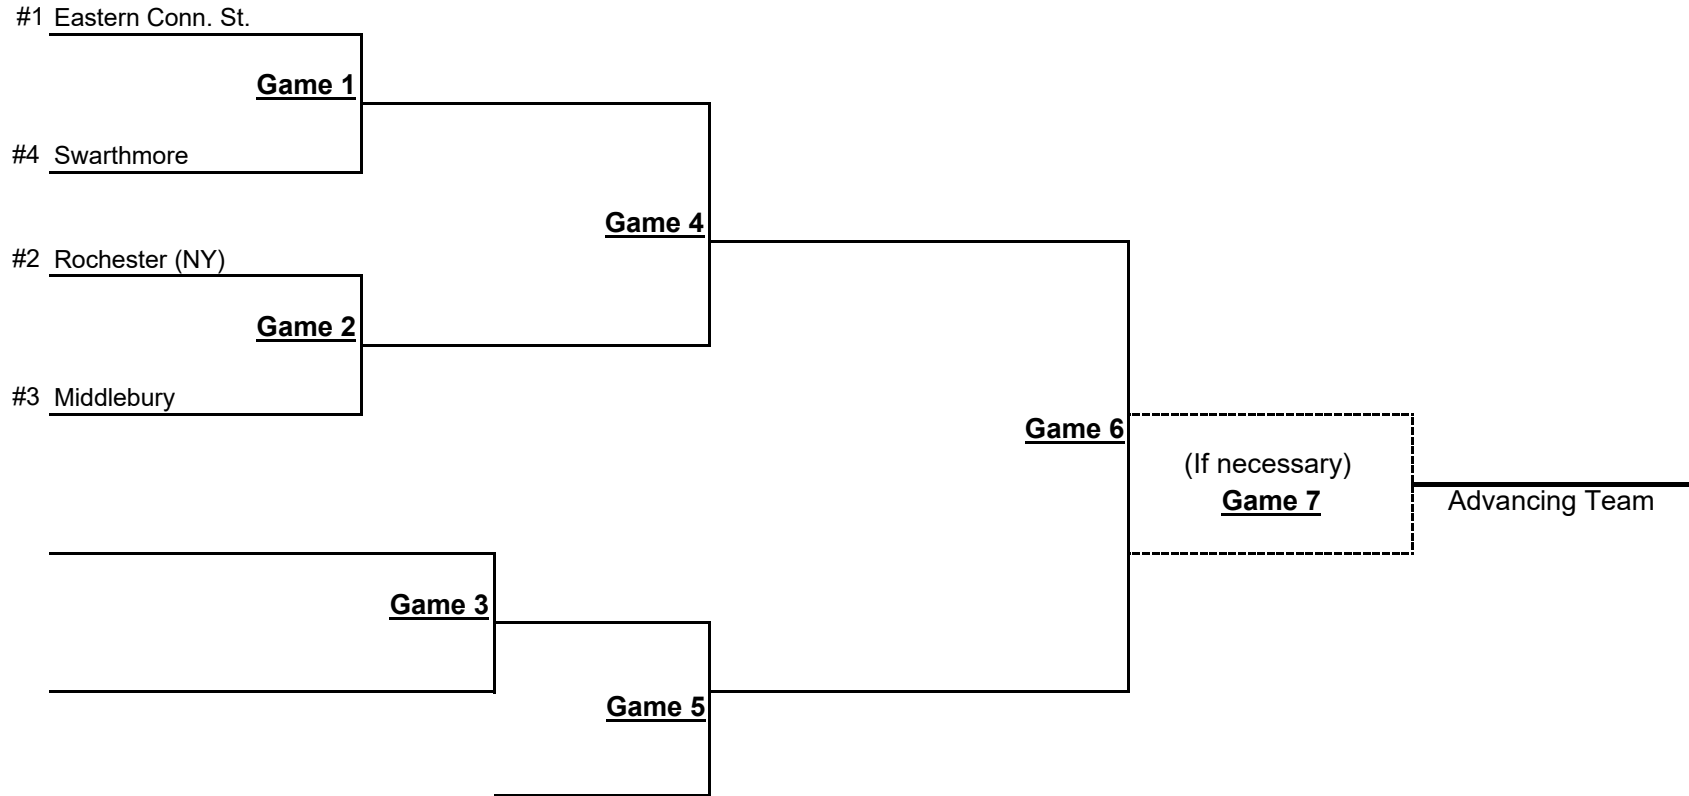

**2022 NCAA Division III Baseball Championship  
Lynchburg, Virginia Region Hosted by University of Lynchburg  
May 20-22, 2022**

All times local

DAY 1	WITH LIGHTS	WITHOUT LIGHTS	DAY 2	WITH LIGHTS	WITHOUT LIGHTS	DAY 3	WITH LIGHTS	WITHOUT LIGHTS
G - 1	11 A.M.	10 A.M.	G - 3	11 A.M.	8:30 A.M.	G - 6	11 A.M.	11 A.M.
G - 2	2:30 P.M.	1:30 P.M.	G - 4	2:30 P.M.	NOON	G - 7	45 MINS. FOLLOWIN G	45 MINS. FOLLOWIN G
			G - 5	6 P.M.	3:30 P.M.			

## 2022 NCAA Division III Baseball Championship Marietta, Ohio Region Hosted by Marietta College May 20-22, 2022

All times local

DAY 1	WITH LIGHTS	WITHOUT LIGHTS	DAY 2	WITH LIGHTS	WITHOUT LIGHTS	DAY 3	WITH LIGHTS	WITHOUT LIGHTS
G - 1	11 A.M.	10 A.M.	G - 3	11 A.M.	10 A.M.	G - 5	NOON	NOON
G - 2	45 MINS. FOLLOWING	45 MINS. FOLLOWING	G - 4	45 MINS. FOLLOWING	45 MINS. FOLLOWING			

## 2022 NCAA Division III Baseball Championship Rochester, New York Region Hosted by University of Rochester May 20-22, 2022

All times local

DAY 1	WITH LIGHTS	WITHOUT LIGHTS	DAY 2	WITH LIGHTS	WITHOUT LIGHTS	DAY 3	WITH LIGHTS	WITHOUT LIGHTS
G - 1	11 A.M.	10 A.M.	G - 3	11 A.M.	8:30 A.M.	G - 6	11 A.M.	11 A.M.
G - 2	2:30 P.M.	1:30 P.M.	G - 4	2:30 P.M.	NOON	G - 7	45 MINS. FOLLOWING	45 MINS. FOLLOWING
			G - 5	6 P.M.	3:30 P.M.			