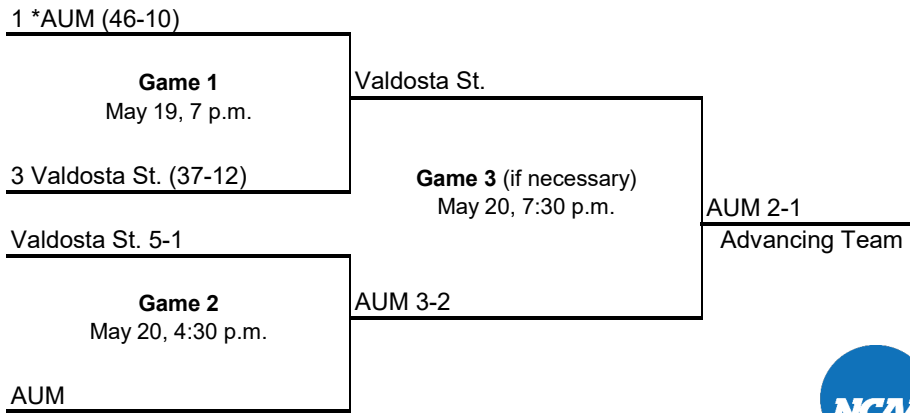

Don't Bet On It.

2022 NCAA DIVISION II SOFTBALL CHAMPIONSHIP SUPER REGIONAL BRACKET

MIDWEST MAY 19-20

1 *Southern Ind. (47-11)

Game 1
May 19, Noon

3 Grand Valley St. (43-6)

Grand Valley St.

Game 2
May 20, 1 p.m.

Southern Ind. 2-1

Game 3 (if necessary)
May 20, 3:30 p.m.

Southern Ind. 3-2
Advancing Team

**DENOTES HOST INSTITUTION.
ALL TIMES ARE EASTERN.
INFORMATION SUBJECT TO CHANGE.*

© 2022 National Collegiate Athletic Association. No commercial use without the NCAA's written permission.

Don't Bet On It.

2022 NCAA DIVISION II SOFTBALL CHAMPIONSHIP SUPER REGIONAL BRACKET

SOUTH MAY 19-20

**DENOTES HOST INSTITUTION.
ALL TIMES ARE EASTERN.
INFORMATION SUBJECT TO CHANGE.*

© 2022 National Collegiate Athletic Association. No commercial use without the NCAA's written permission.