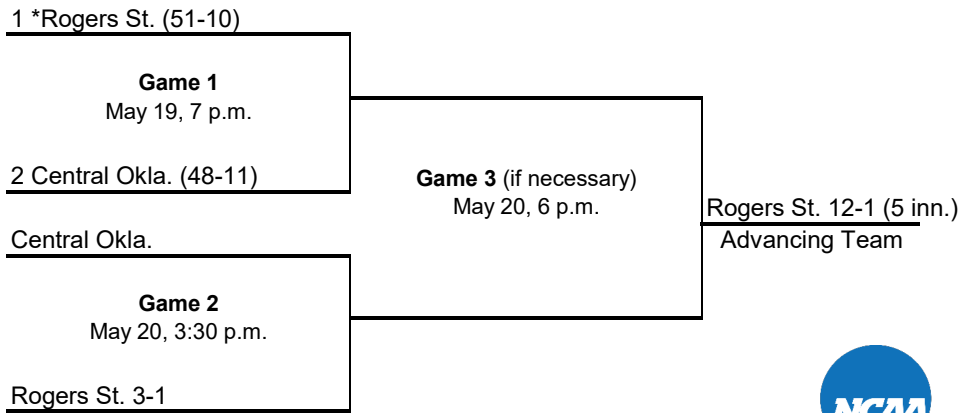

2022 NCAA DIVISION II SOFTBALL CHAMPIONSHIP SUPER REGIONAL BRACKET

ATLANTIC MAY 19-20

1 *Kutztown (40-13)

Game 1
May 19, 1 p.m.

2 Seton Hill (39-10)

Seton Hill 7-0

Game 2
May 20, 1 p.m.; will resume May
21, 9:30 a.m.

Don't Bet On It.

2022 NCAA DIVISION II SOFTBALL CHAMPIONSHIP SUPER REGIONAL BRACKET

CENTRAL MAY 19-20

**DENOTES HOST INSTITUTION.
ALL TIMES ARE EASTERN.
INFORMATION SUBJECT TO CHANGE.*

© 2022 National Collegiate Athletic Association. No commercial use without the NCAA's written permission.

Don't Bet On It.

2022 NCAA DIVISION II SOFTBALL CHAMPIONSHIP SUPER REGIONAL BRACKET

**EAST
MAY 19-20**

**DENOTES HOST INSTITUTION.
ALL TIMES ARE EASTERN.
INFORMATION SUBJECT TO CHANGE.*

© 2022 National Collegiate Athletic Association. No commercial use without the NCAA's written permission.