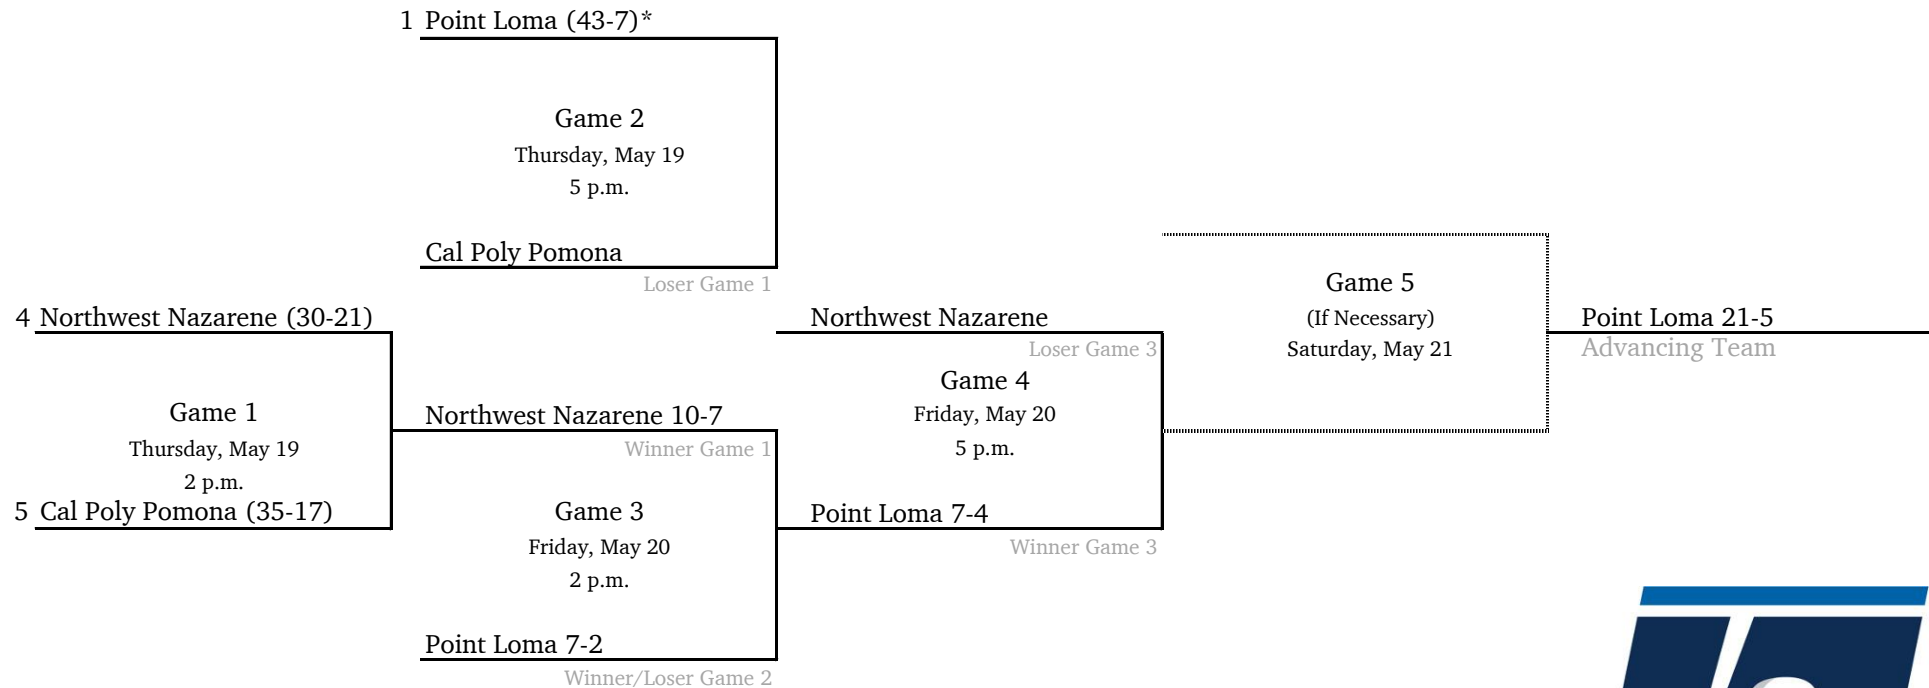

2022 NCAA Division II Baseball Championship

South Central Regional #2 - Colorado Mesa University

**Game times revised.*
All times are Eastern.
Information subject to change.

2022 NCAA Division II Baseball Championship

West Regional #1 - Point Loma Nazarene University

All times are Eastern.
Information subject to change.

© 2022 National Collegiate Athletic Association. No commercial use without the NCAA's written permission.