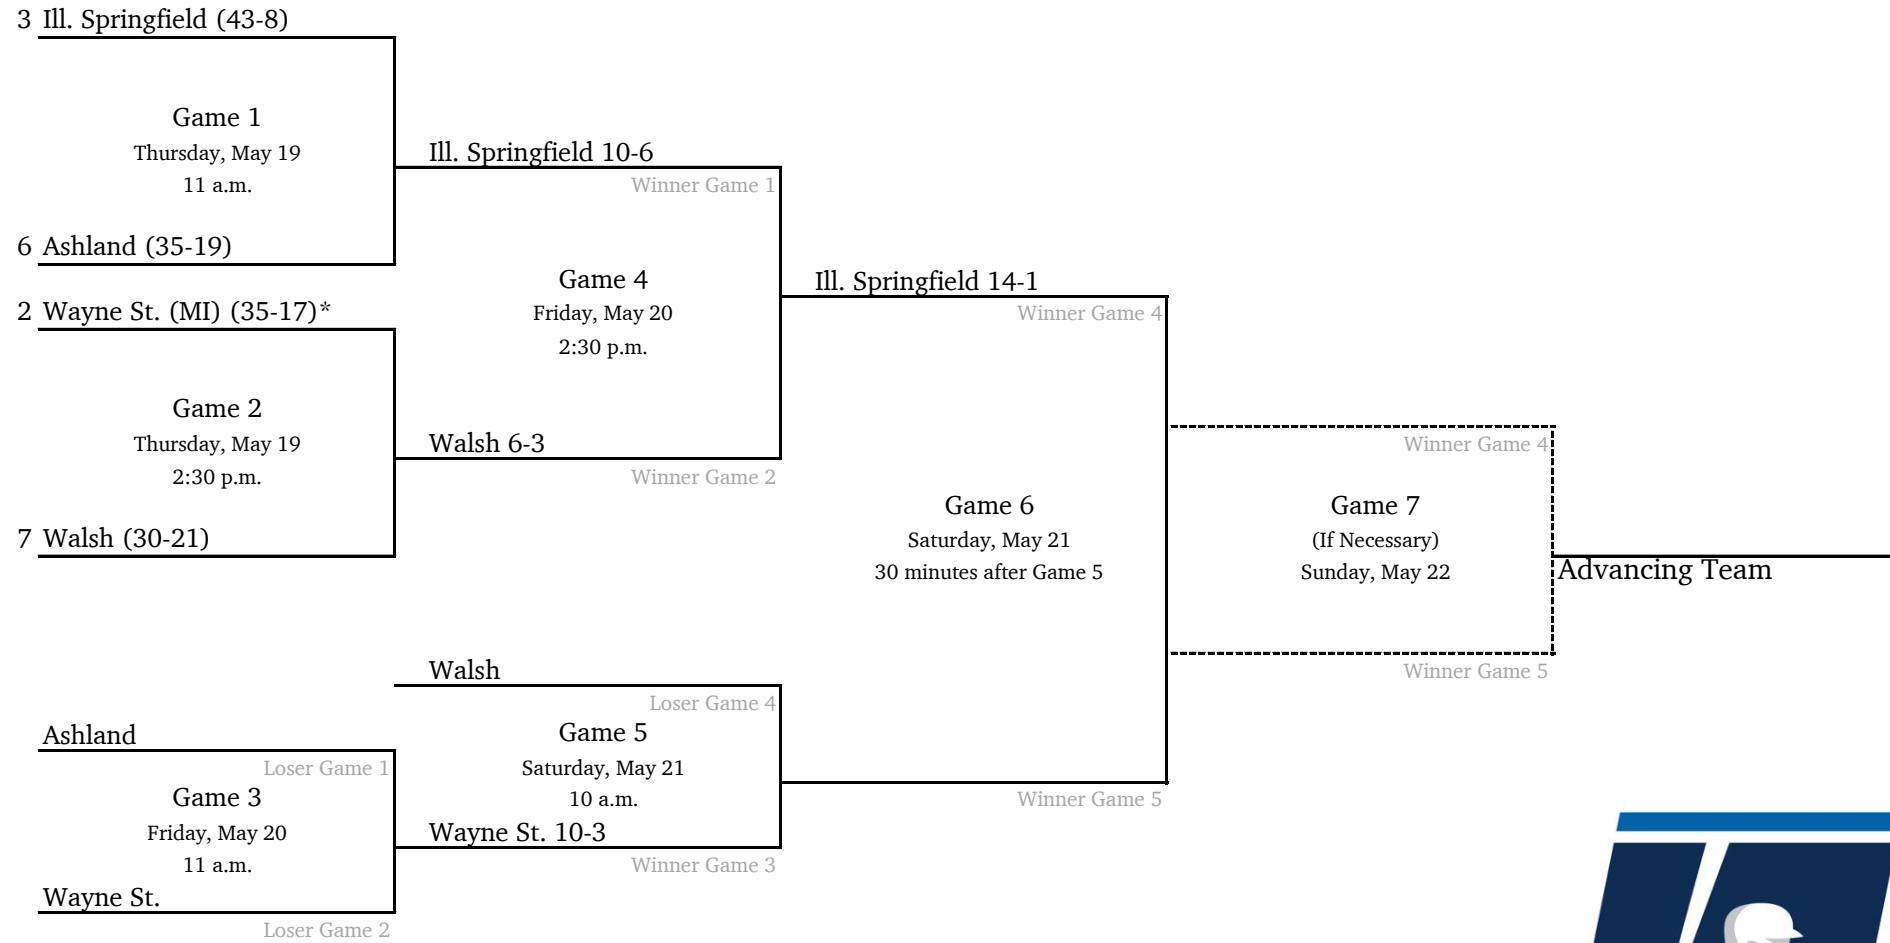

*Denotes host institution
All times are Eastern.

2022 NCAA Division II Baseball Championship

Midwest Regional #1 - Davenport University

All times are Eastern.
Information subject to change.

2022 NCAA Division II Baseball Championship

Midwest Regional #2 - Wayne State University (MI)

*Denotes host institution
All times are Eastern.

2022 NCAA Division II Baseball Championship

South Regional #1 - University of Tampa

**Game times revised.*
 *Denotes host institution
 All times are Eastern.