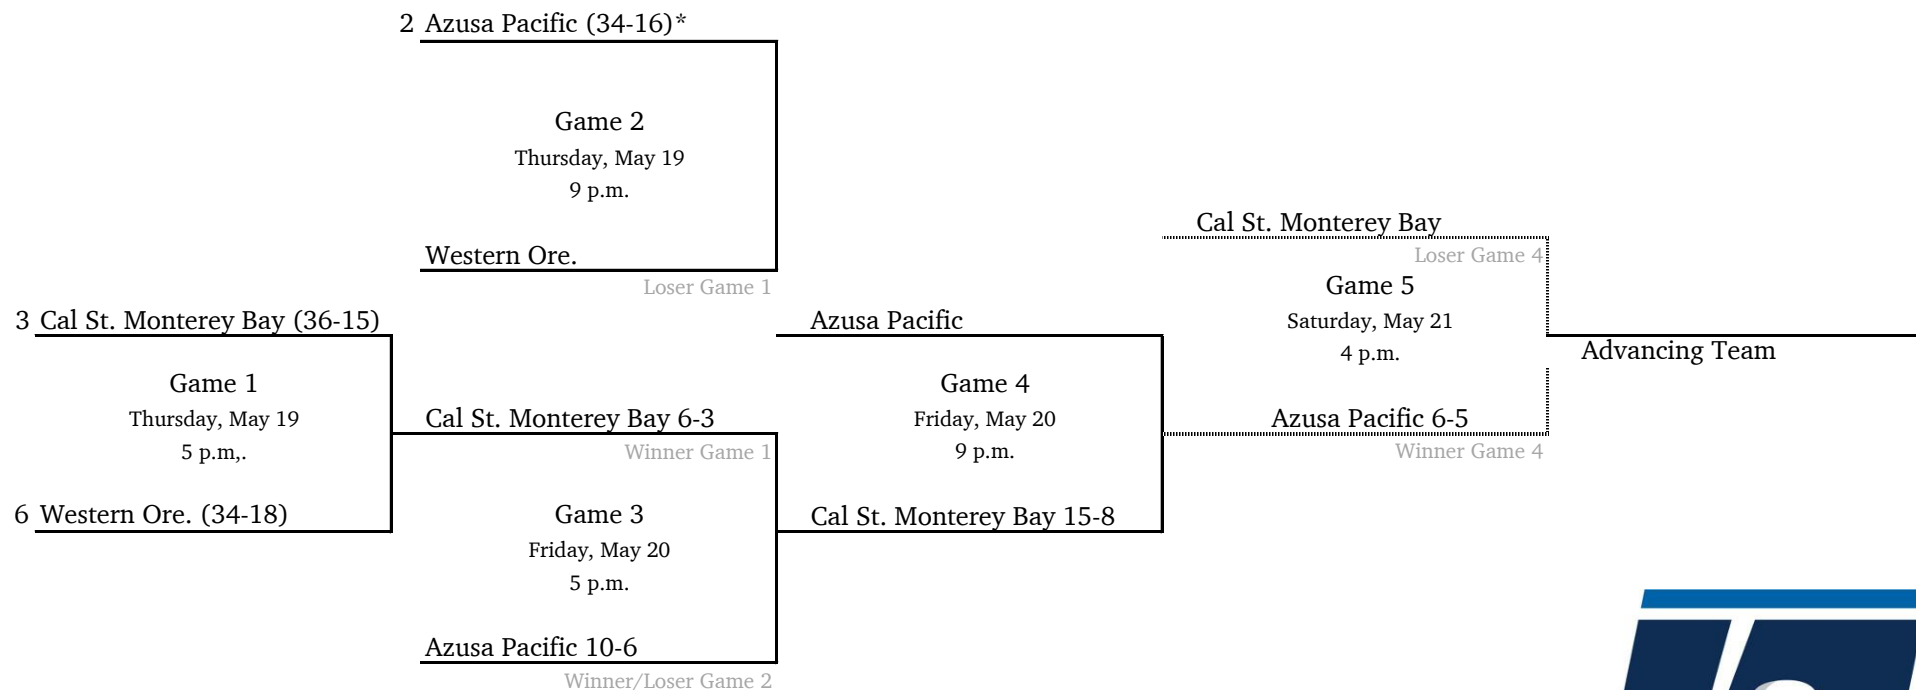

2022 NCAA Division II Baseball Championship

South Central Regional #2 - Colorado Mesa University

**Game times revised.*
All times are Eastern.
Information subject to change.

2022 NCAA Division II Baseball Championship

West Regional #1 - Point Loma Nazarene University

All times are Eastern.
Information subject to change.

© 2022 National Collegiate Athletic Association. No commercial use without the NCAA's written permission.

2022 NCAA Division II Baseball Championship

West Regional #2 - Azusa Pacific University

**Game times revised.*
 All times are Eastern.
 Information subject to change.