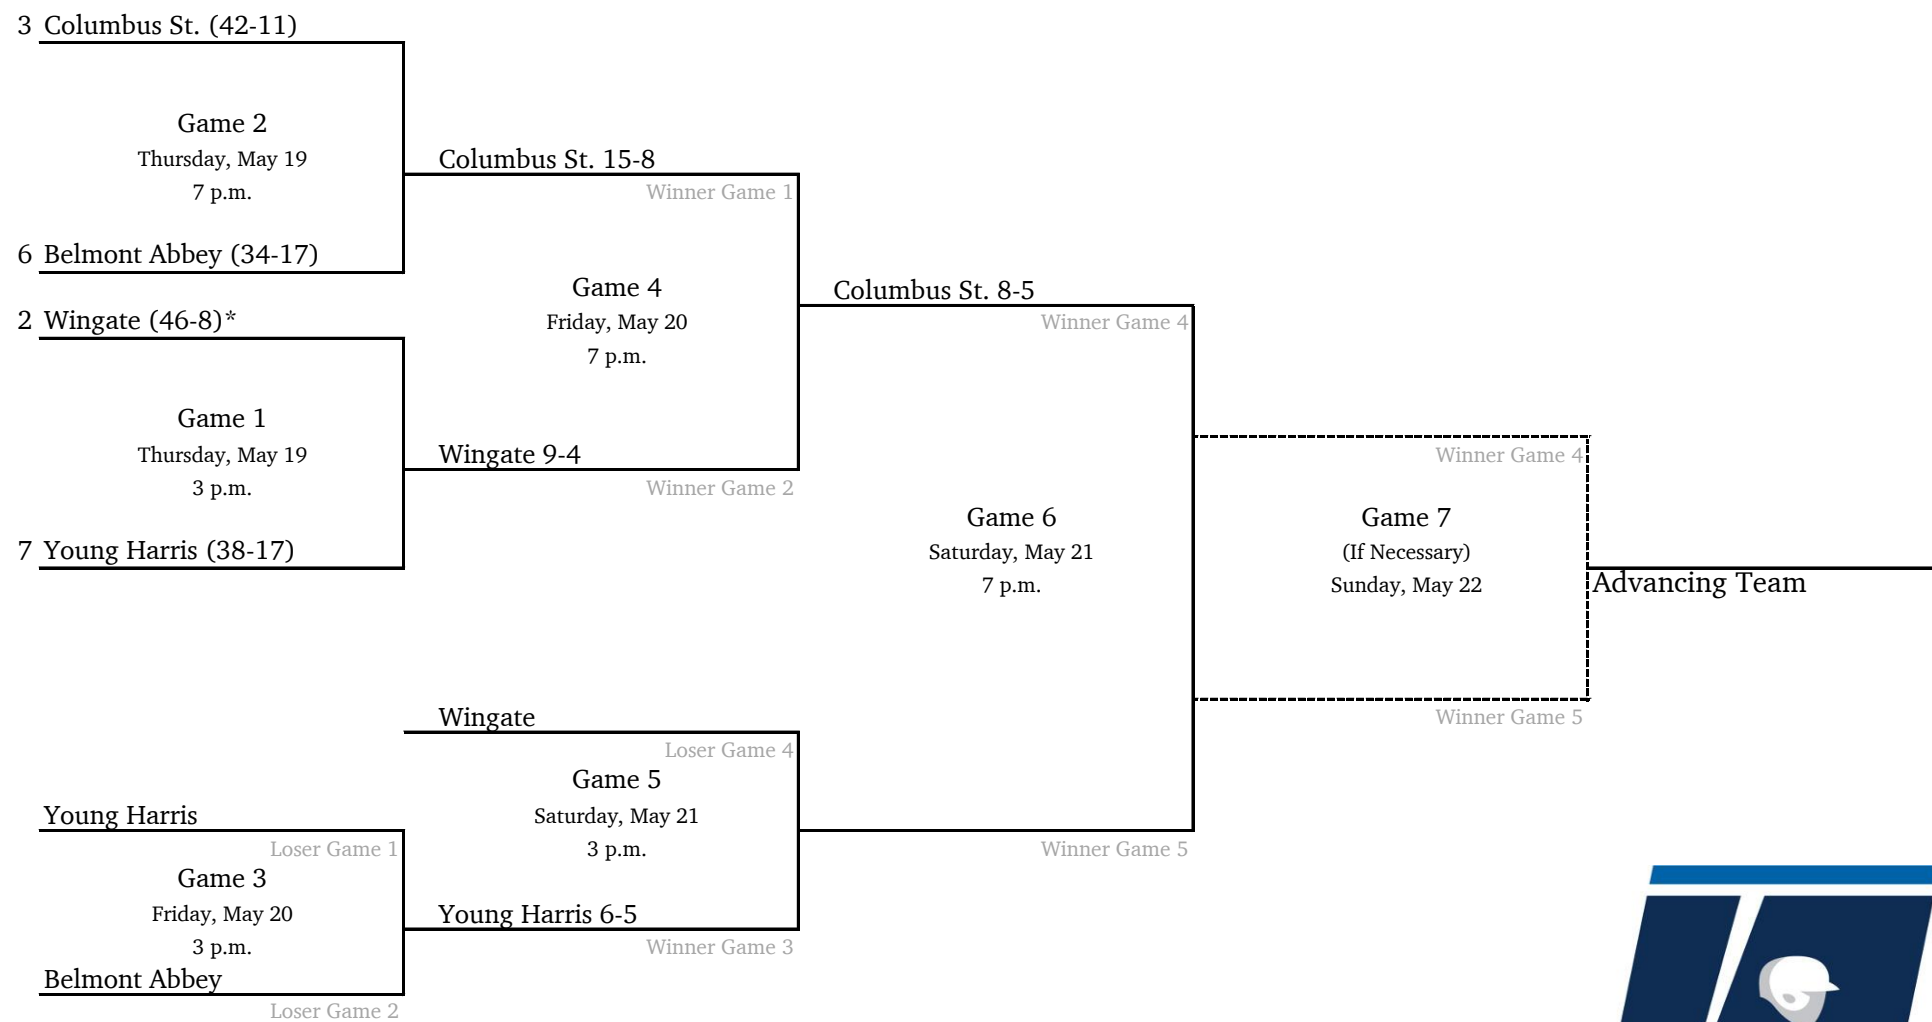

2022 NCAA Division II Baseball Championship

Southeast Regional #2 - Wingate University

*Denotes host institution
All times are Eastern.