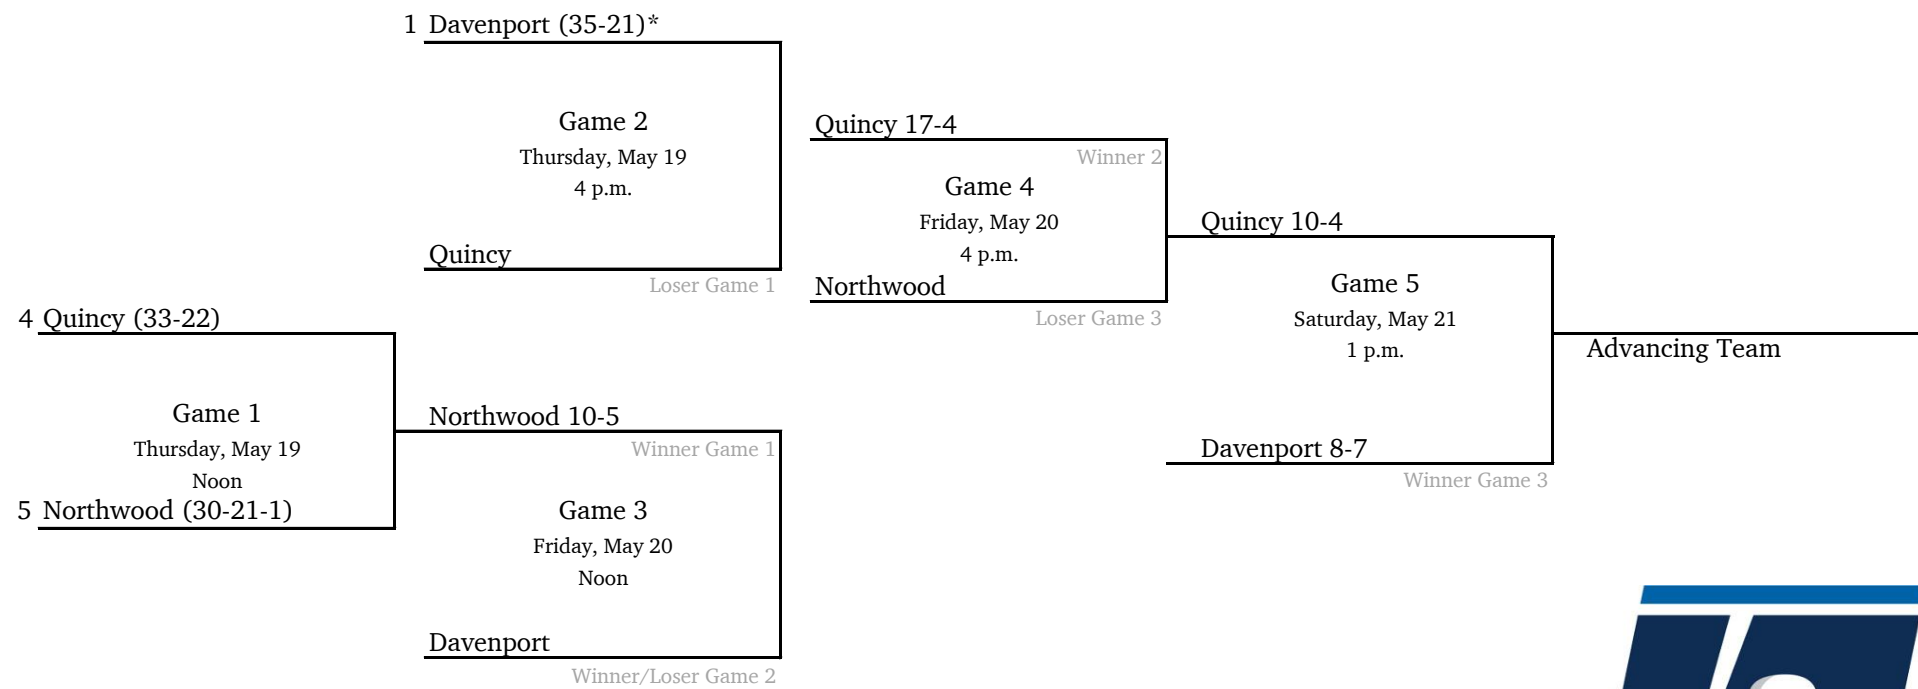

*Denotes host institution
All times are Eastern.

2022 NCAA Division II Baseball Championship

Central Regional #2 - Southern Arkansas University

**Game times revised.*
 *Denotes host institution
 All times are Eastern.

*Denotes host institution
All times are Eastern.

2022 NCAA Division II Baseball Championship

Midwest Regional #1 - Davenport University

All times are Eastern.
Information subject to change.

2022 NCAA Division II Baseball Championship

Midwest Regional #2 - Wayne State University (MI)

*Denotes host institution
All times are Eastern.

2022 NCAA Division II Baseball Championship

South Regional #1 - University of Tampa

**Game times revised.*
 *Denotes host institution
 All times are Eastern.