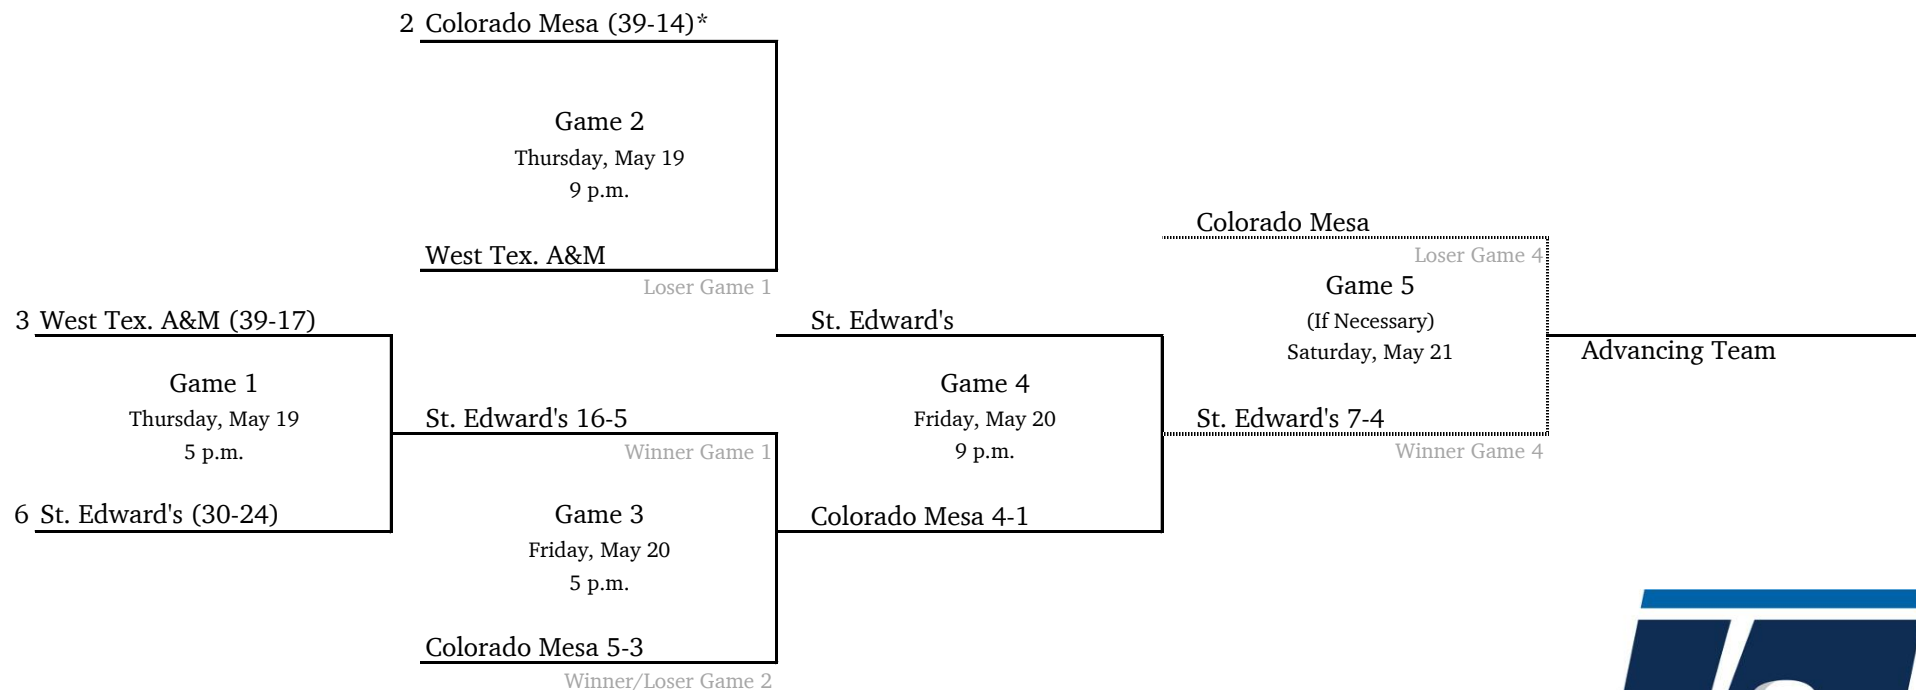

Southeast Regional #2 - Wingate University

*Denotes host institution
All times are Eastern.

2022 NCAA Division II Baseball Championship

South Central Regional #1 - Angelo State University

All times are Eastern.
Information subject to change.

2022 NCAA Division II Baseball Championship

South Central Regional #2 - Colorado Mesa University

**Game times revised.*
All times are Eastern.
Information subject to change.

2022 NCAA Division II Baseball Championship

West Regional #1 - Point Loma Nazarene University

All times are Eastern.
Information subject to change.

© 2022 National Collegiate Athletic Association. No commercial use without the NCAA's written permission.