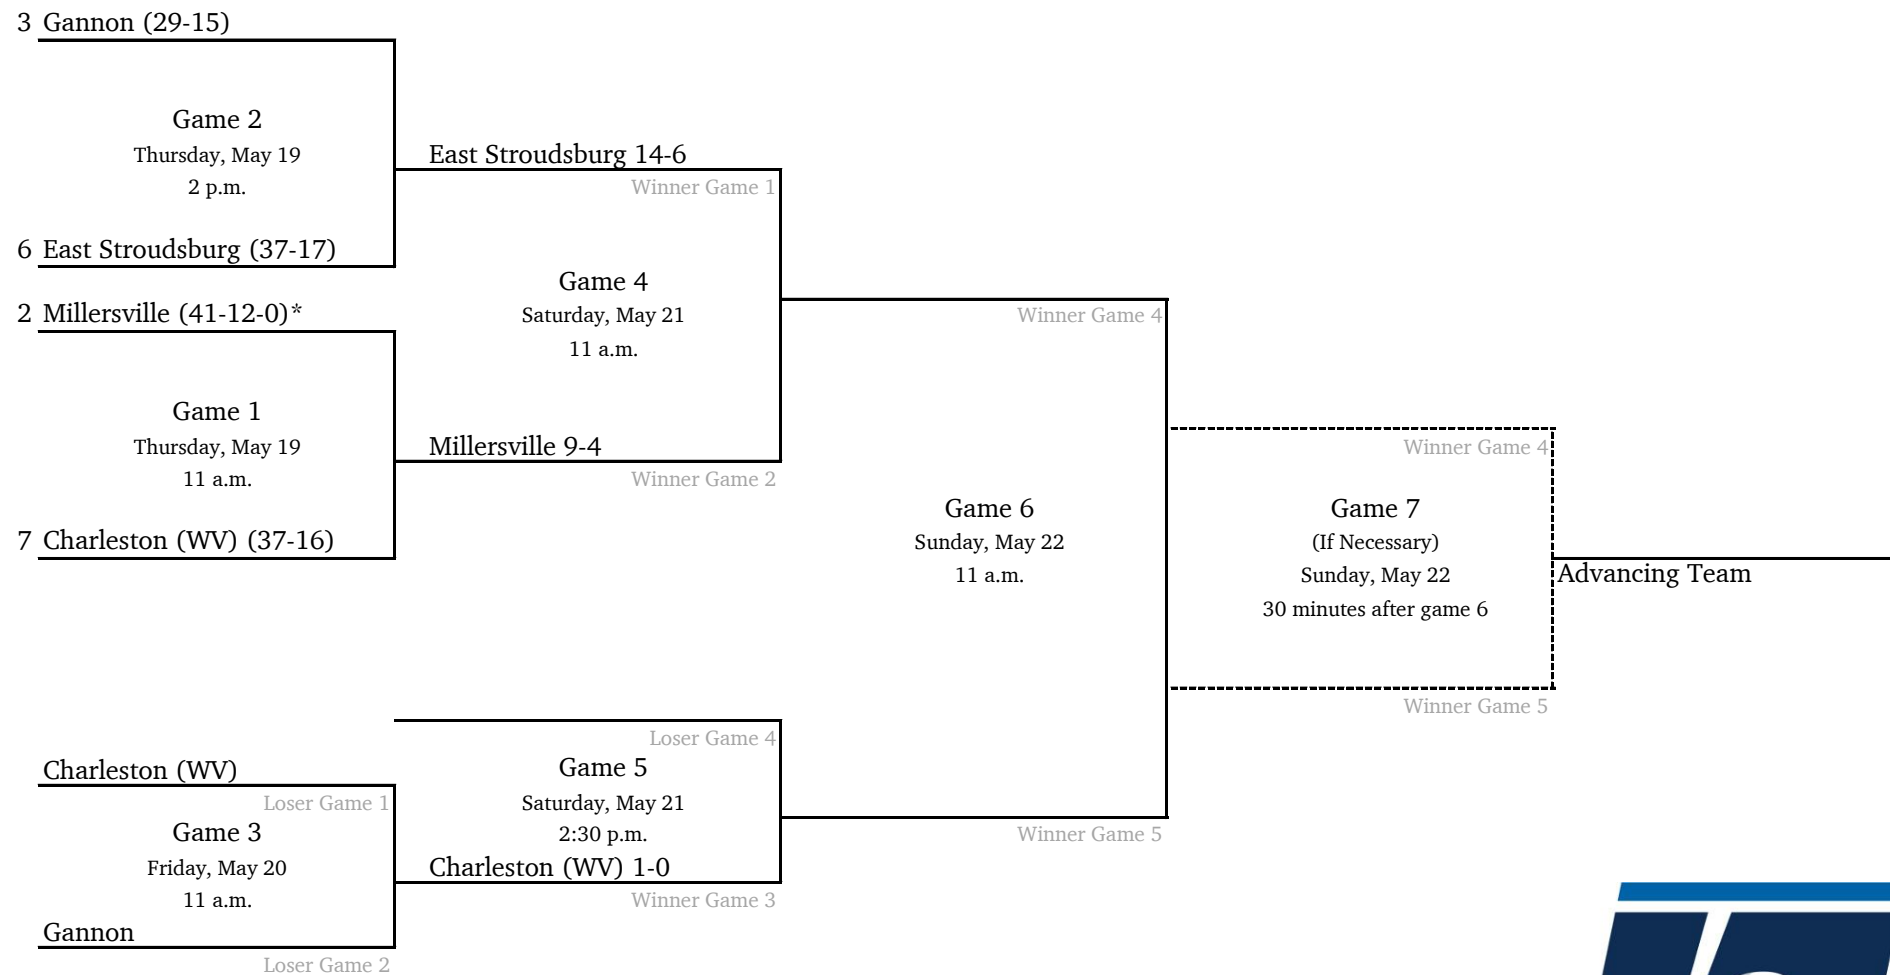

2022 NCAA Division II Baseball Championship

Atlantic Regional #2 - Millersville University

*Denotes host institution
All times are Eastern.