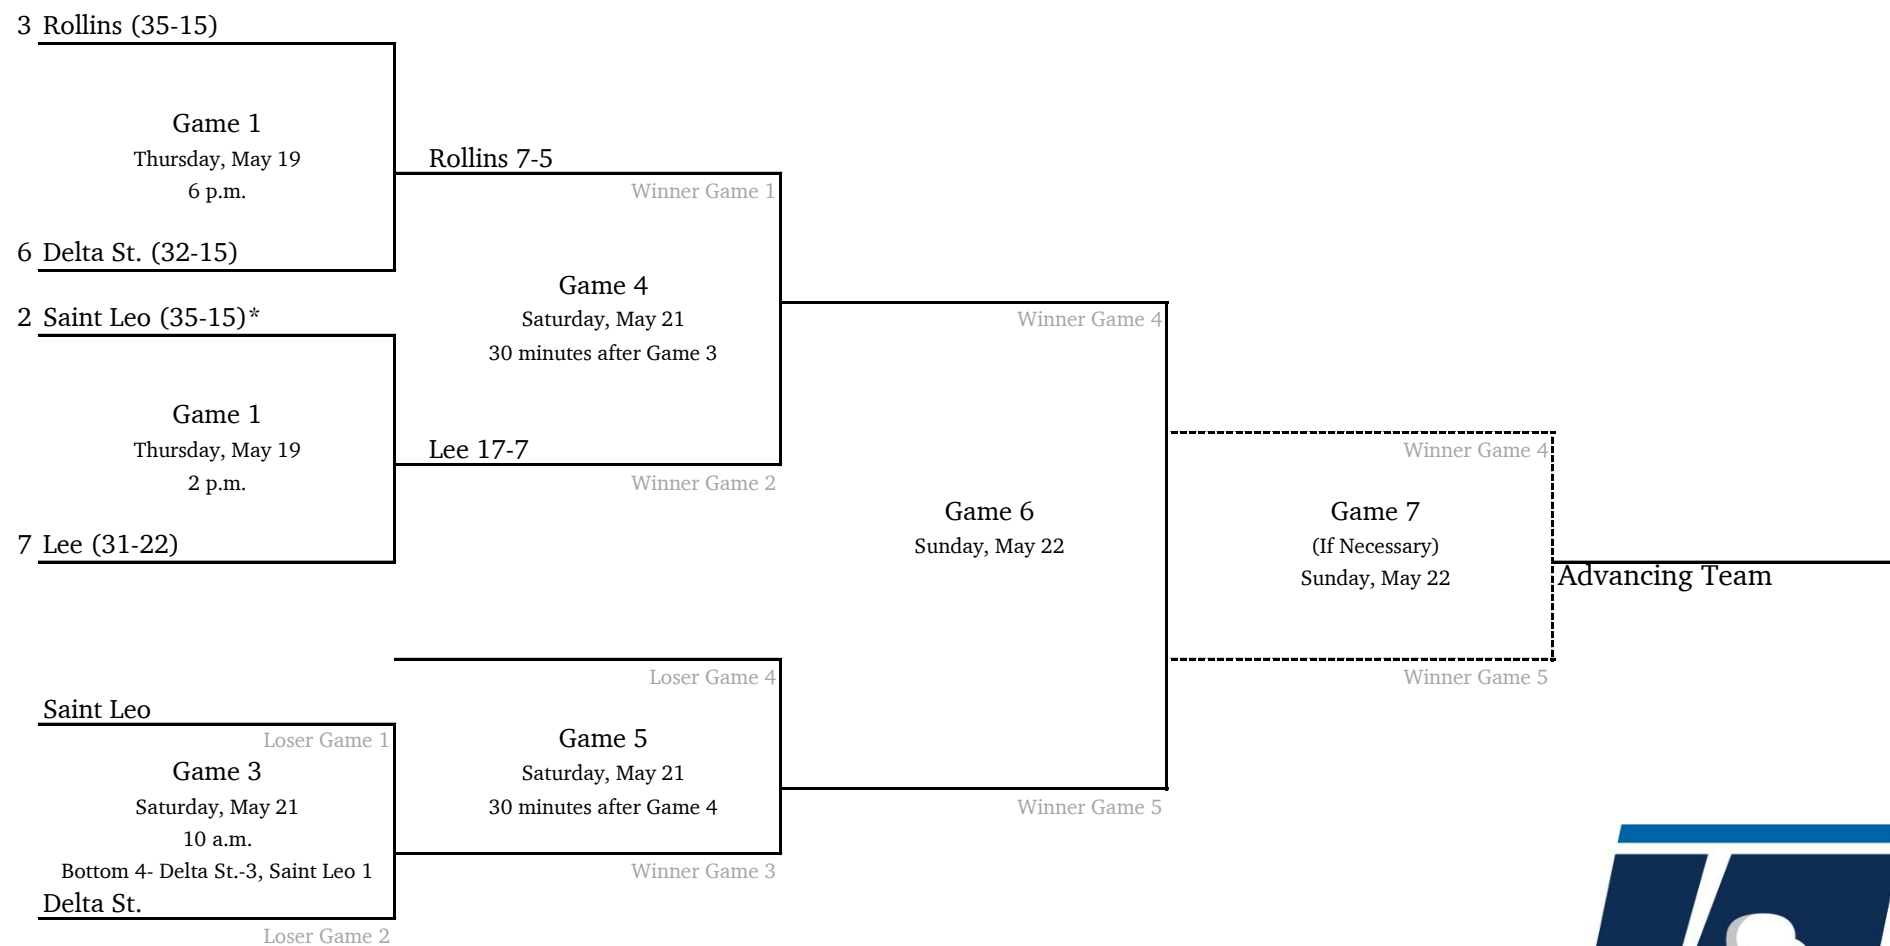

2022 NCAA Division II Baseball Championship

South Regional #2 - Saint Leo University

*Denotes host institution
All times are Eastern.