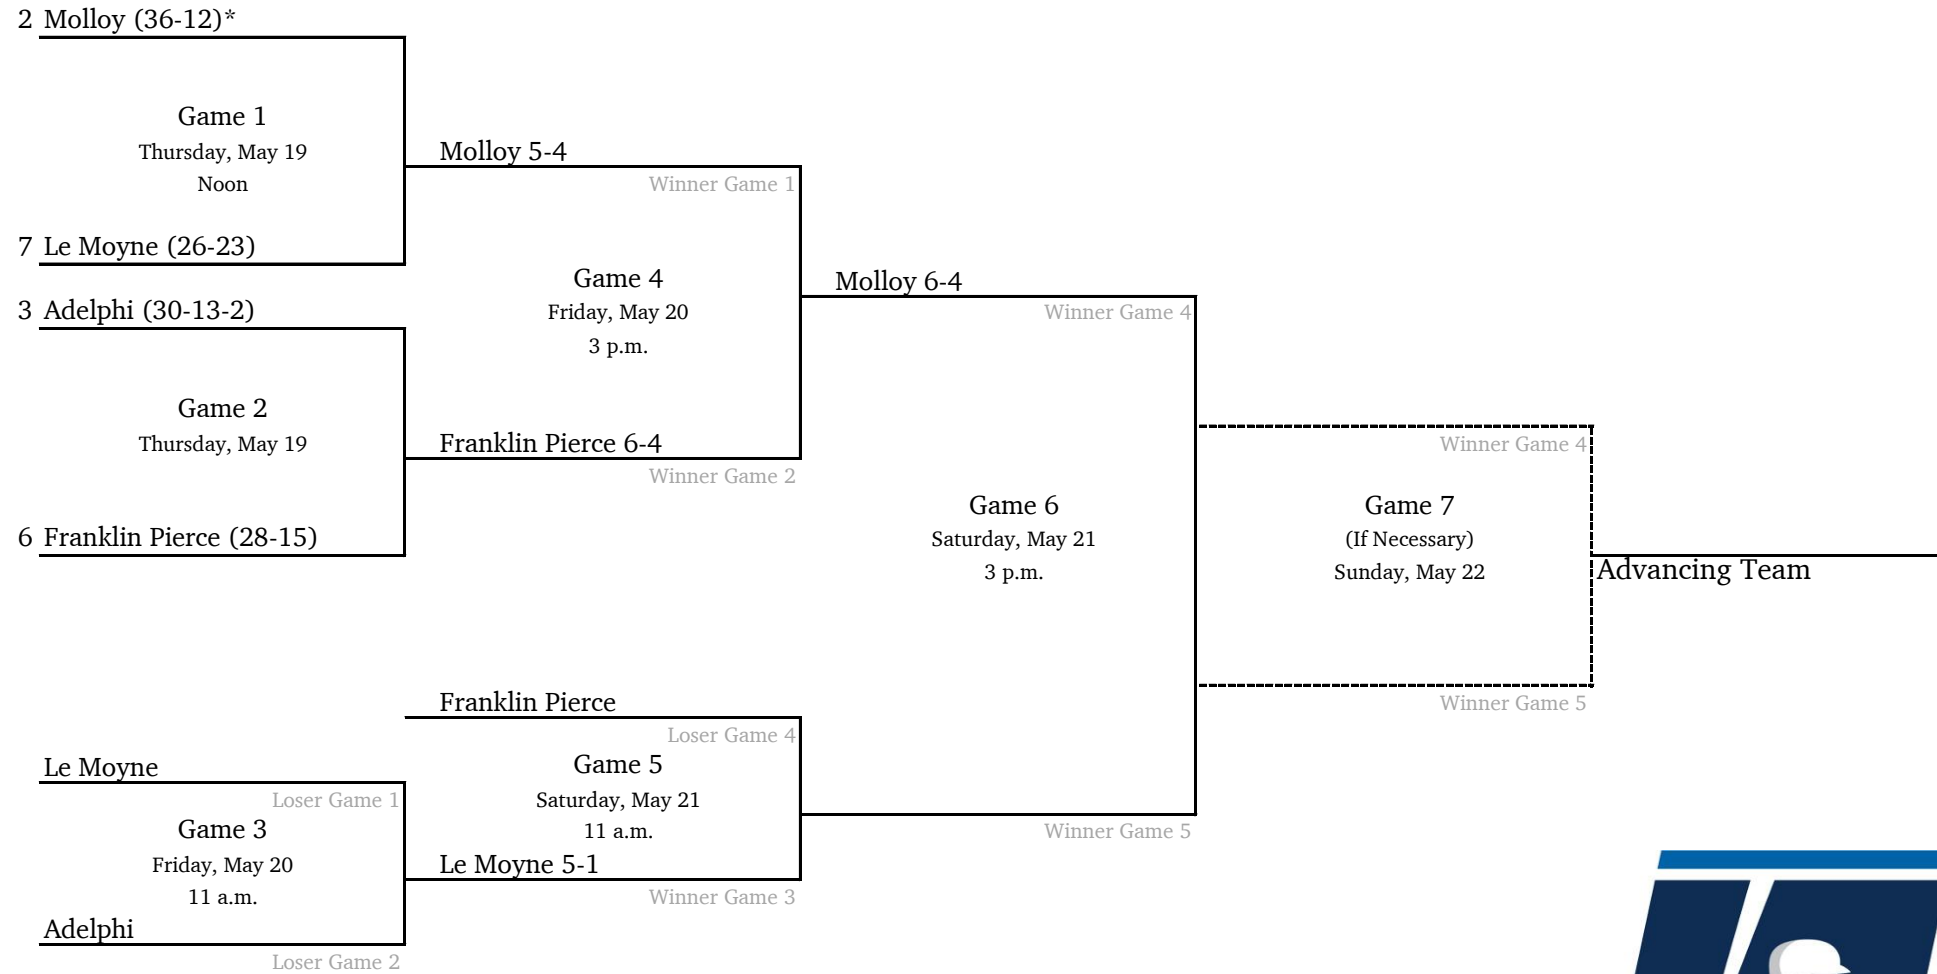

2022 NCAA Division II Baseball Championship

East Regional #2 - Molloy College

*Denotes host institution
All times are Eastern.