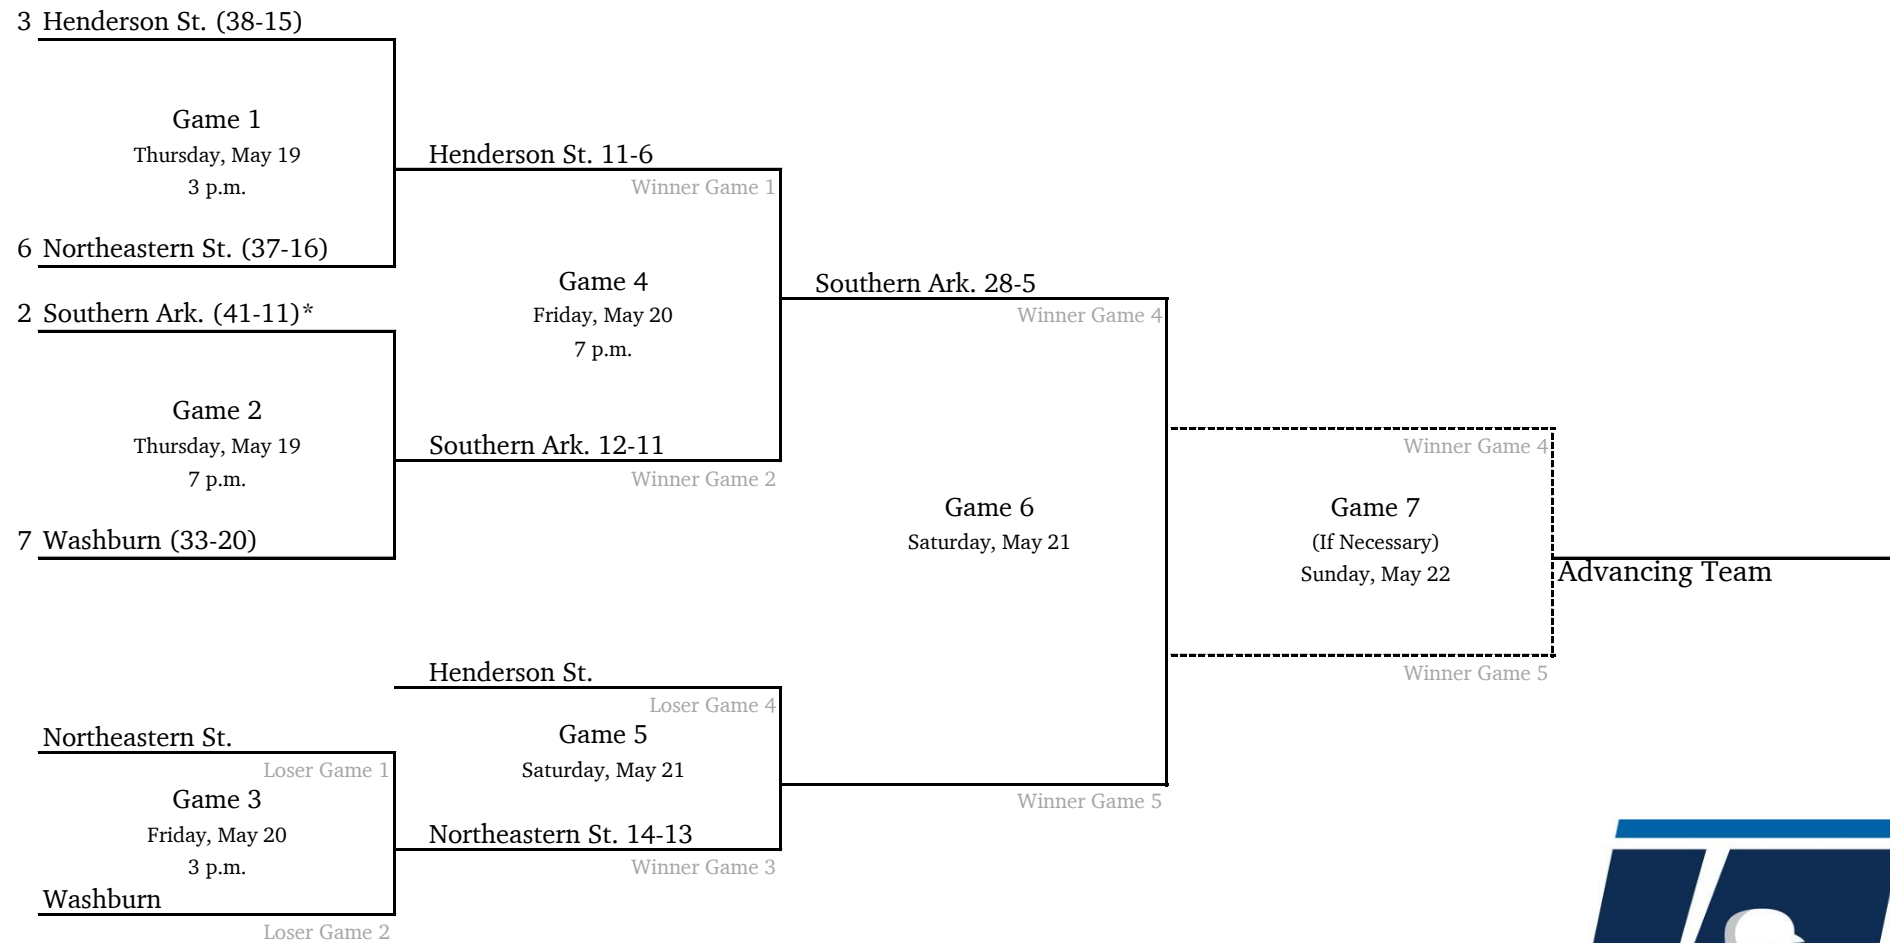

2022 NCAA Division II Baseball Championship

Atlantic Regional #2 - Millersville University

*Denotes host institution
All times are Eastern.

2022 NCAA Division II Baseball Championship

Central Regional #1 - University of Central Missouri

*Denotes host institution
All times are Eastern.

2022 NCAA Division II Baseball Championship

Central Regional #2 - Southern Arkansas University

**Game times revised.*
 *Denotes host institution
 All times are Eastern.