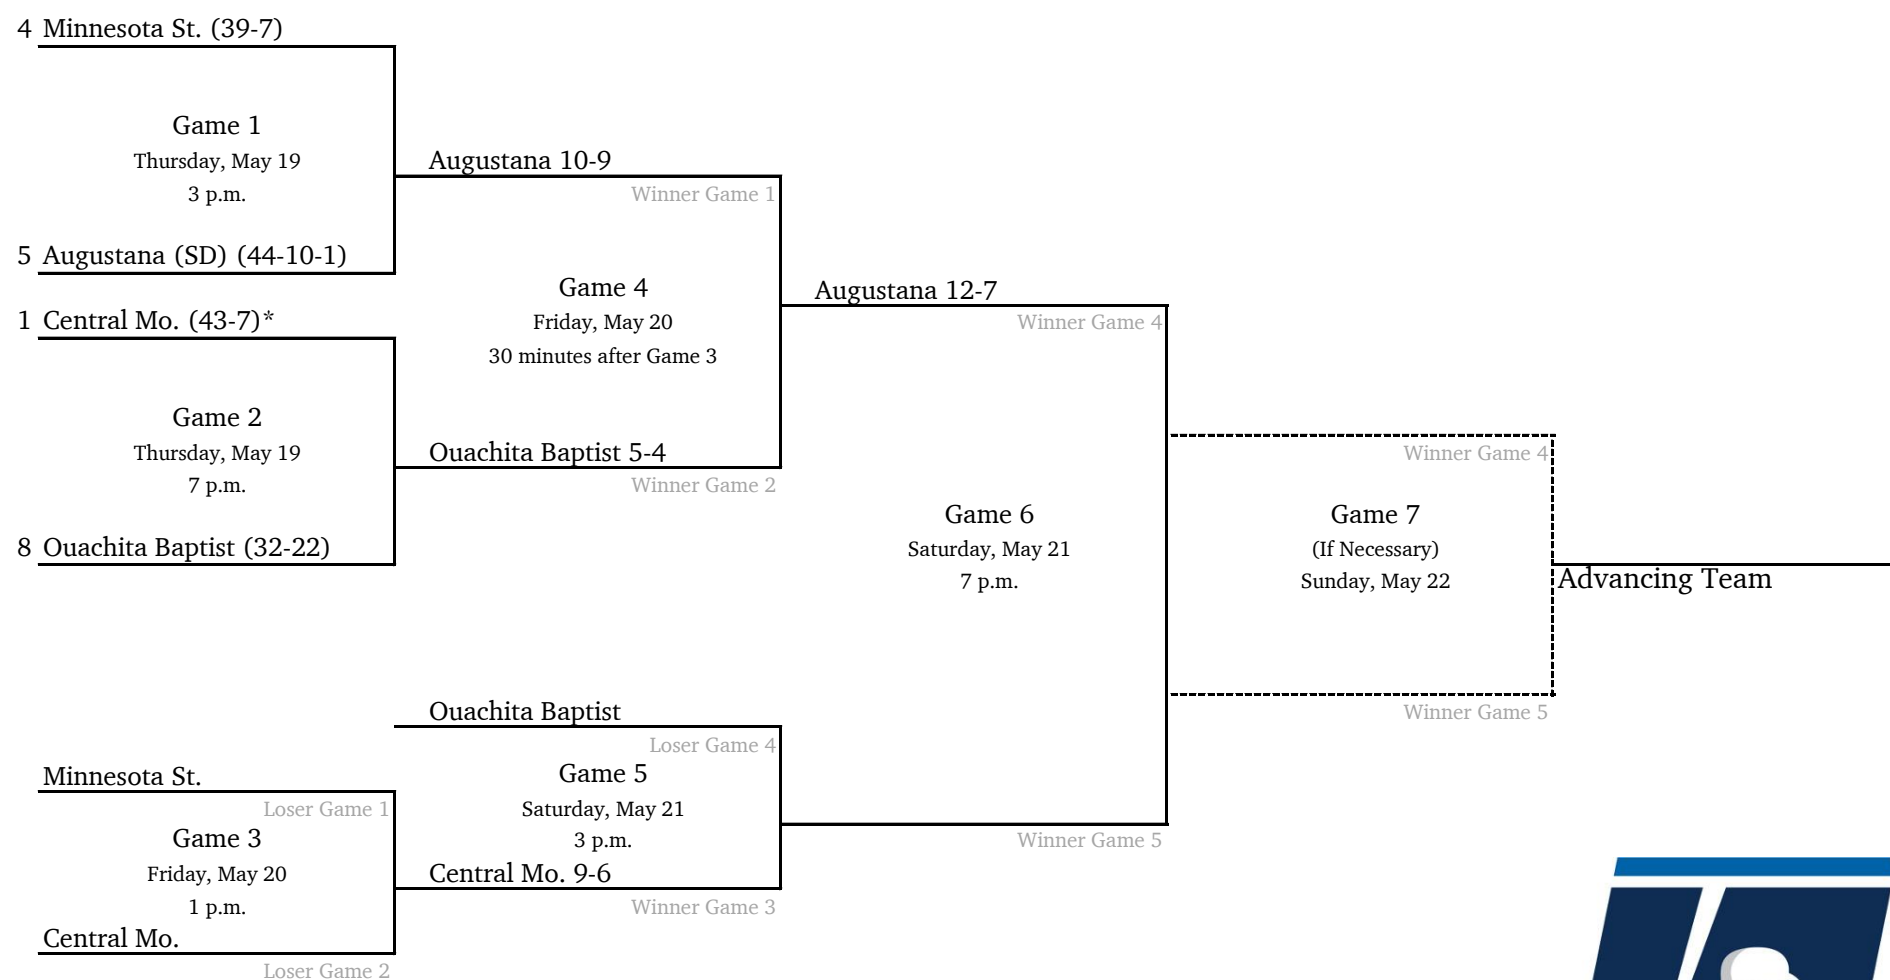

2022 NCAA Division II Baseball Championship

Atlantic Regional #2 - Millersville University

*Denotes host institution
All times are Eastern.

2022 NCAA Division II Baseball Championship

Central Regional #1 - University of Central Missouri

*Denotes host institution
All times are Eastern.

2022 NCAA Division II Baseball Championship

Central Regional #2 - Southern Arkansas University

**Game times revised.*
 *Denotes host institution
 All times are Eastern.