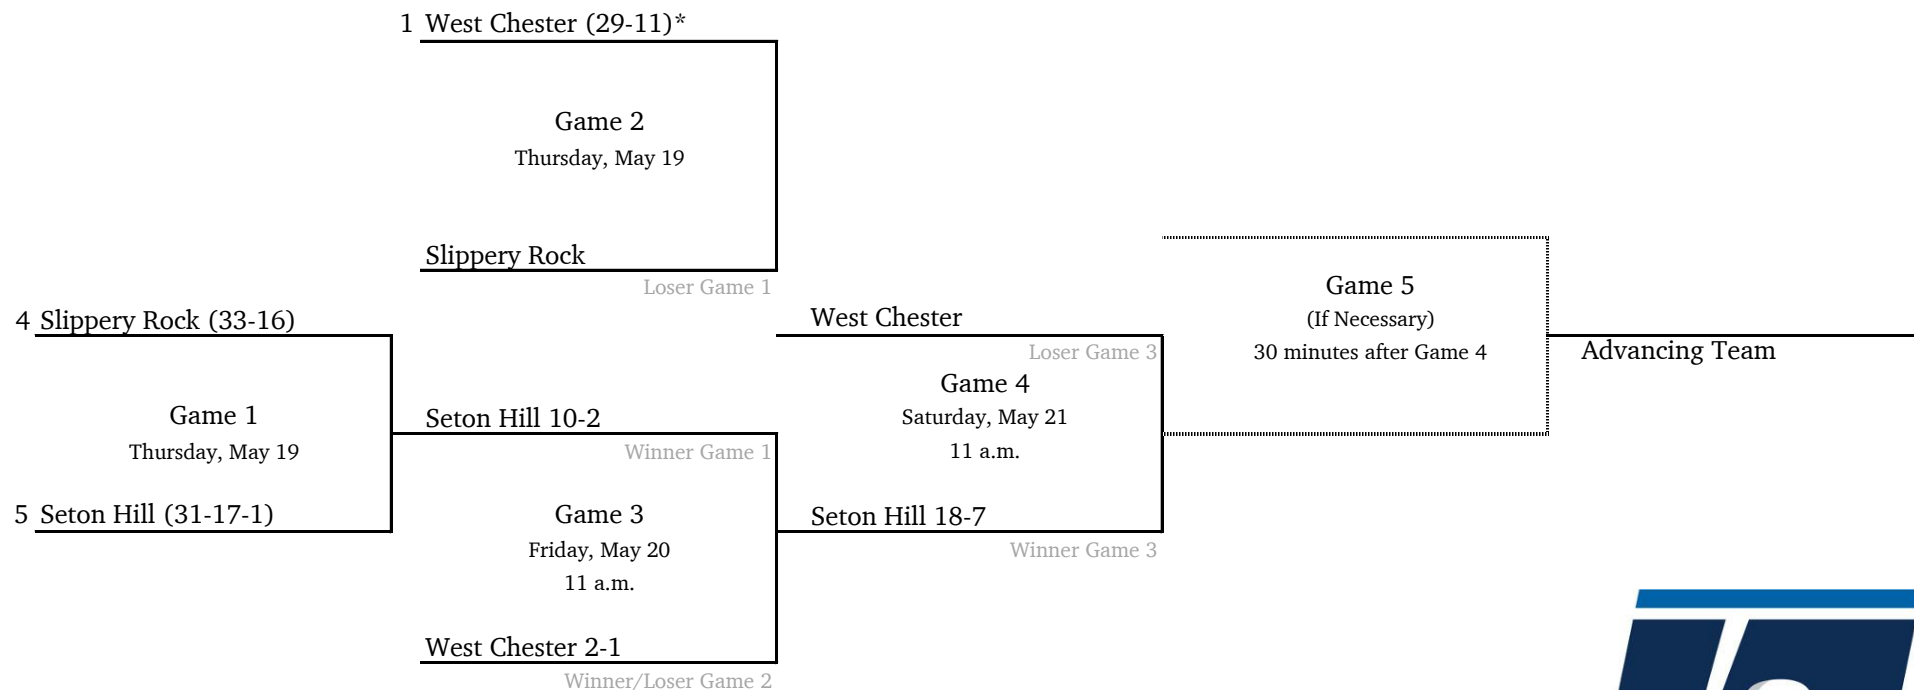

2022 NCAA Division II Baseball Championship

Atlantic Regional #1 - West Chester University

All times are Eastern.
Information subject to change.

© 2022 National Collegiate Athletic Association. No commercial use without the NCAA's written permission.

2022 NCAA Division II Baseball Championship

Atlantic Regional #2 - Millersville University

*Denotes host institution
All times are Eastern.

2022 NCAA Division II Baseball Championship

Central Regional #1 - University of Central Missouri

*Denotes host institution
All times are Eastern.

2022 NCAA Division II Baseball Championship

Central Regional #2 - Southern Arkansas University

**Game times revised.*
 *Denotes host institution
 All times are Eastern.