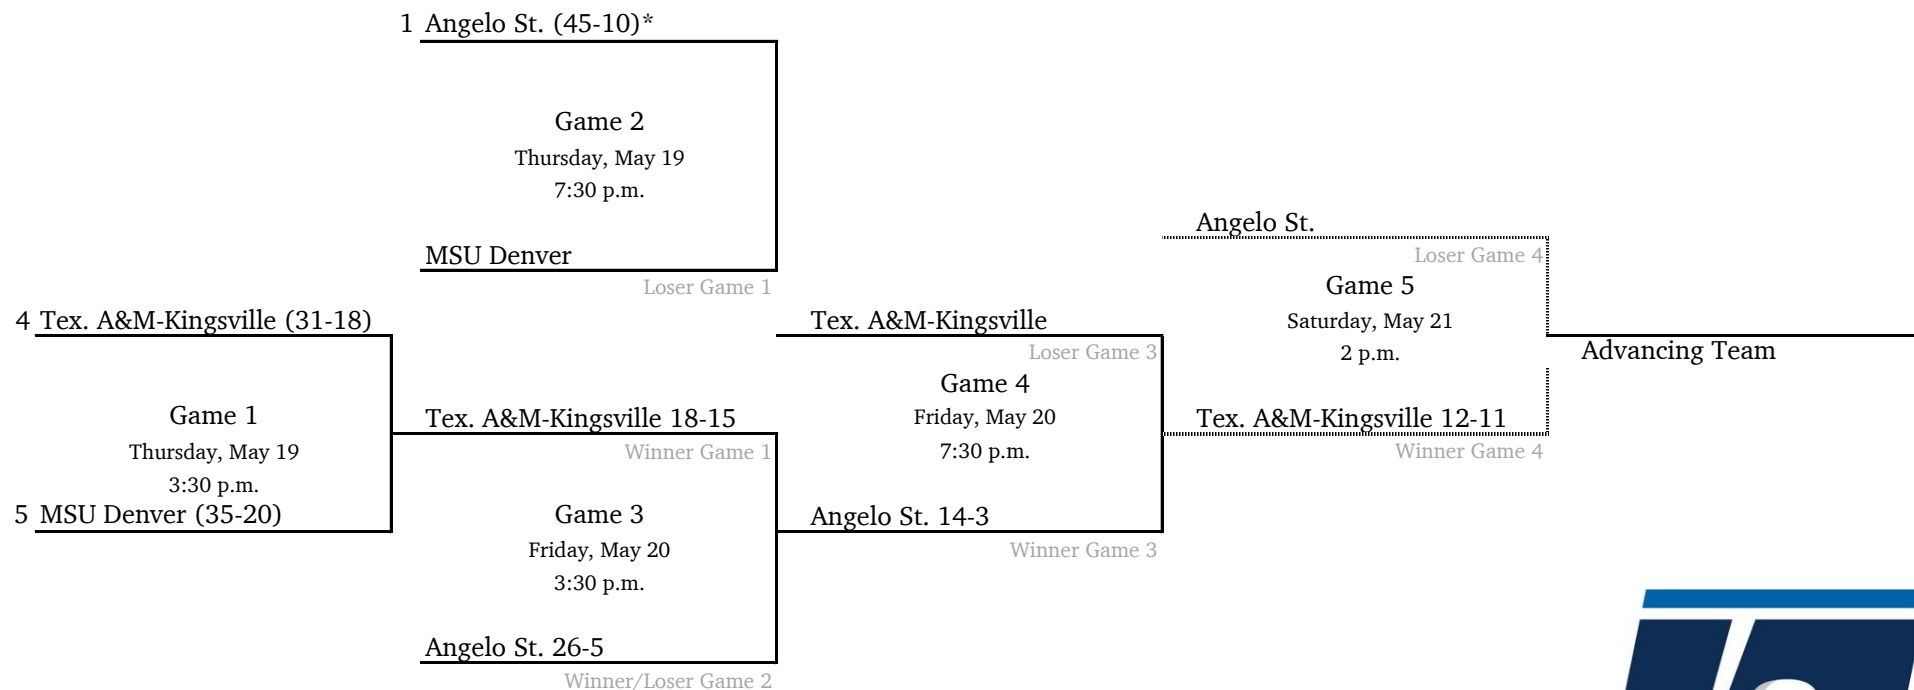

Southeast Regional #2 - Wingate University

*Denotes host institution
All times are Eastern.

2022 NCAA Division II Baseball Championship

South Central Regional #1 - Angelo State University

All times are Eastern.
Information subject to change.

2022 NCAA Division II Baseball Championship

South Central Regional #2 - Colorado Mesa University

**Game times revised.*
All times are Eastern.
Information subject to change.

2022 NCAA Division II Baseball Championship

West Regional #1 - Point Loma Nazarene University

All times are Eastern.
Information subject to change.

© 2022 National Collegiate Athletic Association. No commercial use without the NCAA's written permission.