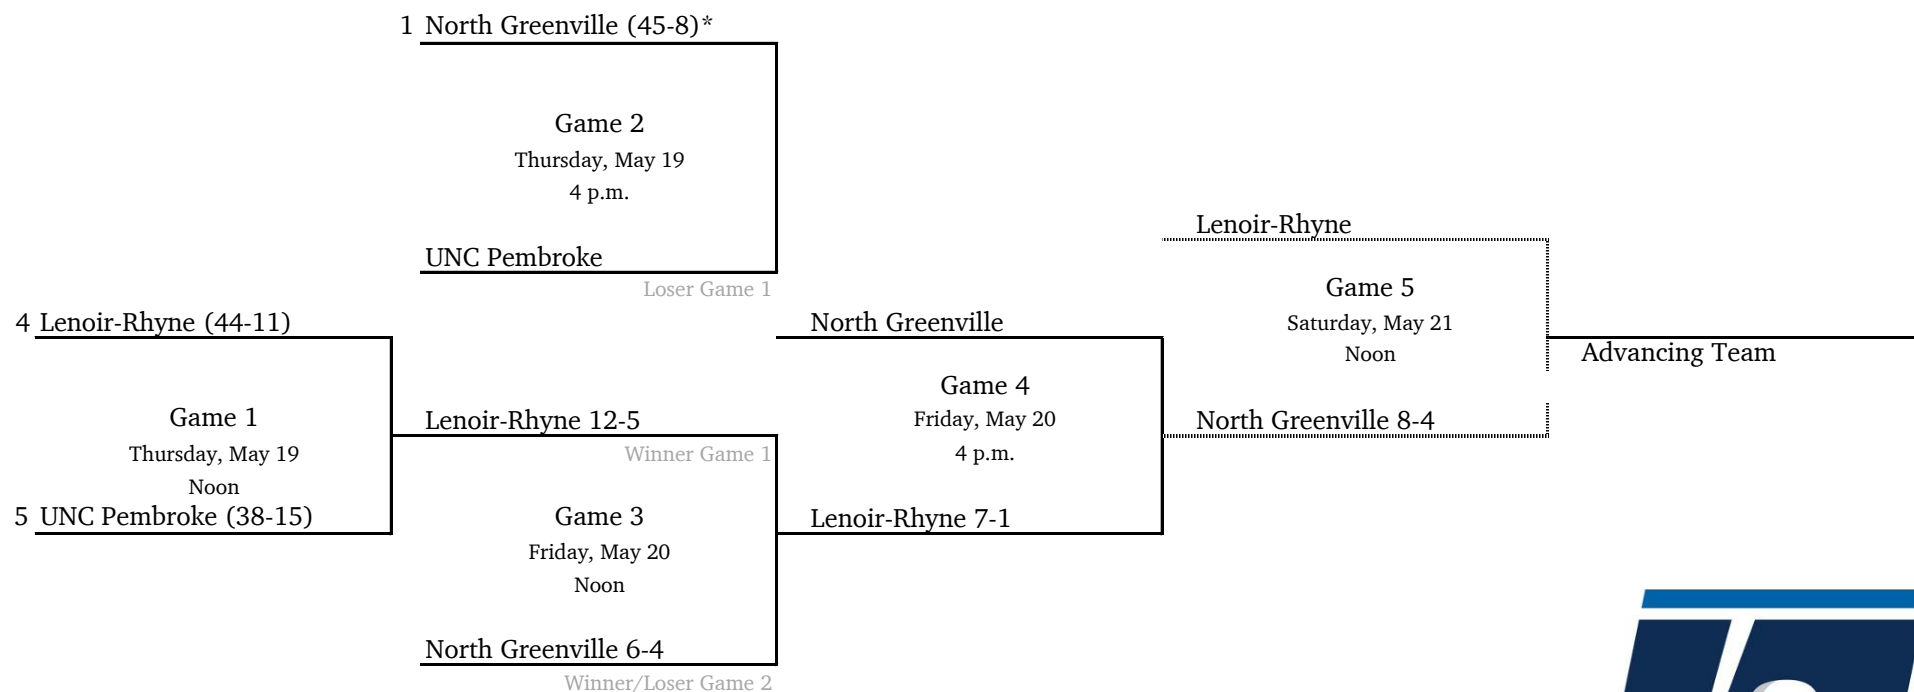

Midwest Regional #2 - Wayne State University (MI)

*Denotes host institution
All times are Eastern.

2022 NCAA Division II Baseball Championship

South Regional #1 - University of Tampa

**Game times revised.*
 *Denotes host institution
 All times are Eastern.

2022 NCAA Division II Baseball Championship

South Regional #2 - Saint Leo University

*Denotes host institution
All times are Eastern.

2022 NCAA Division II Baseball Championship

Southeast Regional #1 - North Greenville University