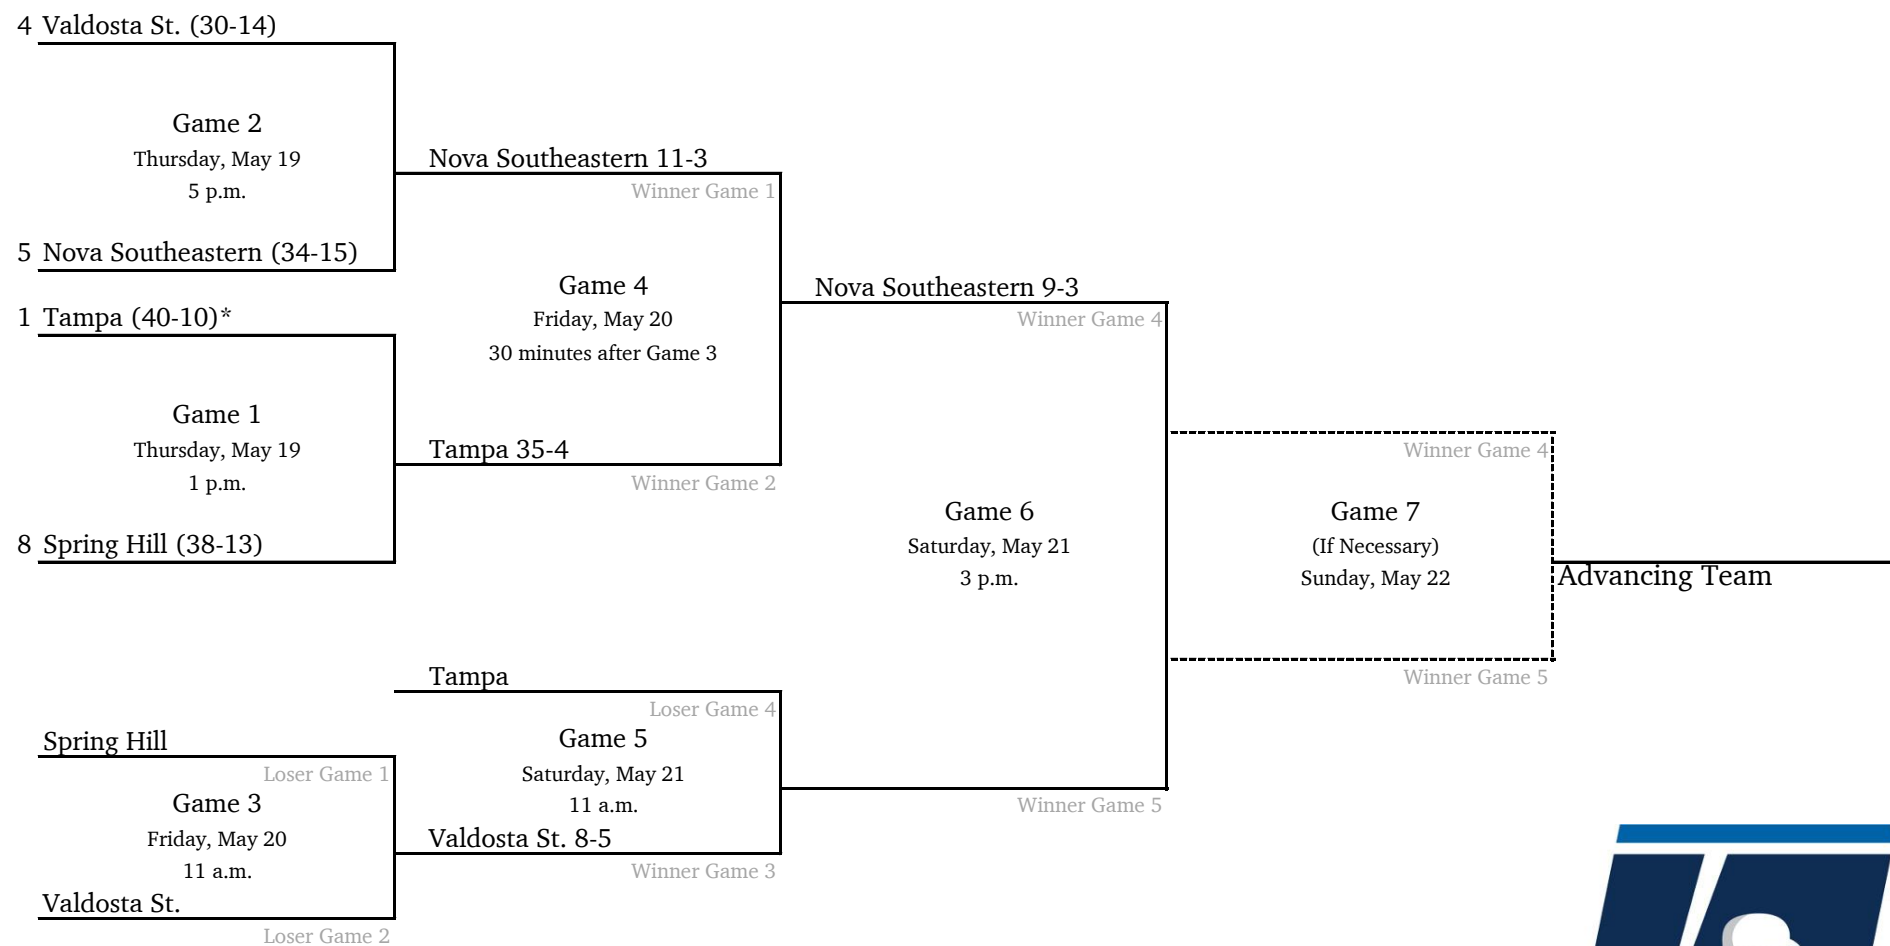

Midwest Regional #2 - Wayne State University (MI)

*Denotes host institution
All times are Eastern.

2022 NCAA Division II Baseball Championship

South Regional #1 - University of Tampa

**Game times revised.*
 *Denotes host institution
 All times are Eastern.