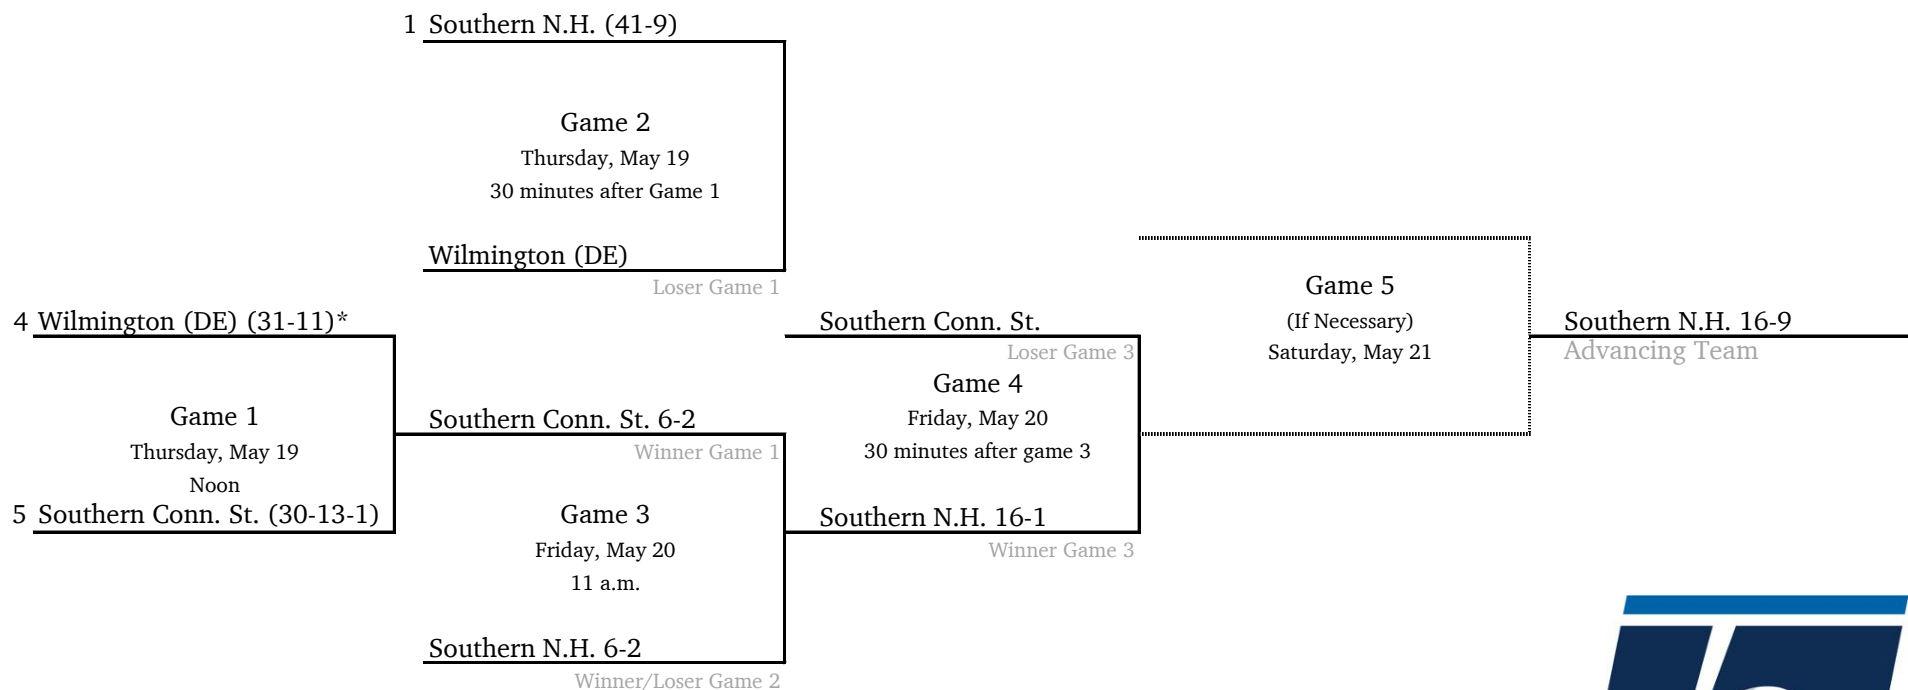

2022 NCAA Division II Baseball Championship

East Regional #1 - Wilmington University (DE)

All times are Eastern.
Information subject to change.