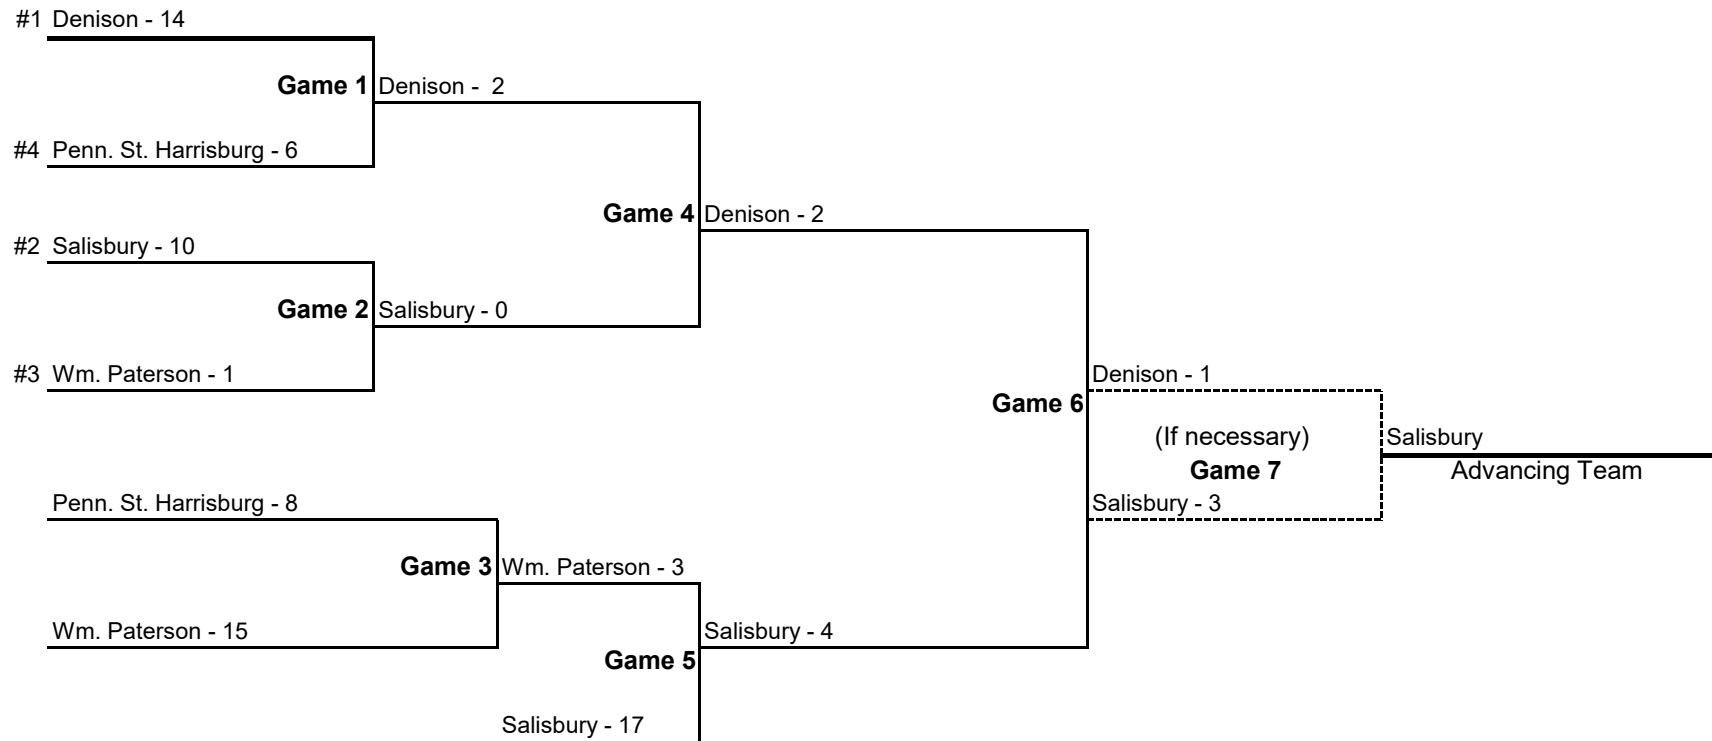

**2022 NCAA Division III Baseball Championship  
Glenside, Pennsylvania Region Hosted by Arcadia University  
May 20-22, 2022**

All times local

DAY 1	WITH LIGHTS	WITHOUT LIGHTS	DAY 2	WITH LIGHTS	WITHOUT LIGHTS	DAY 3	WITH LIGHTS	WITHOUT LIGHTS
G - 1	11 A.M.	10 A.M.	G - 3	11 A.M.	8:30 A.M.	G - 6	11 A.M.	11 A.M.
G - 2	2:30 P.M.	1:30 P.M.	G - 4	2:30 P.M.	NOON	G - 7	45 MINS. FOLLOWIN G	45 MINS. FOLLOWIN G
			G - 5	6 P.M.	3:30 P.M.			

## 2022 NCAA Division III Baseball Championship Orange, California Region Hosted by Chapman University May 20-22, 2022

All times local

DAY 1	WITH LIGHTS	WITHOUT LIGHTS	DAY 2	WITH LIGHTS	WITHOUT LIGHTS	DAY 3	WITH LIGHTS	WITHOUT LIGHTS
G - 1	11 A.M.	10 A.M.	G - 3	11 A.M.	8:30 A.M.	G - 6	11 A.M.	11 A.M.
G - 2	2:30 P.M.	1:30 P.M.	G - 4	2:30 P.M.	NOON	G - 7	45 MINS. FOLLOWING	45 MINS. FOLLOWING
			G - 5	6 P.M.	3:30 P.M.			

## 2022 NCAA Division III Baseball Championship Granville, Ohio Region Hosted by Denison University May 20-22, 2022

All times local

DAY 1	WITH LIGHTS	WITHOUT LIGHTS	DAY 2	WITH LIGHTS	WITHOUT LIGHTS	DAY 3	WITH LIGHTS	WITHOUT LIGHTS
G - 1	11 A.M.	10 A.M.	G - 3	11 A.M.	8:30 A.M.	G - 6	11 A.M.	11 A.M.
G - 2	2:30 P.M.	1:30 P.M.	G - 4	2:30 P.M.	NOON	G - 7	45 MINS. FOLLOWING	45 MINS. FOLLOWING
			G - 5	6 P.M.	3:30 P.M.			

## 2022 NCAA Division III Baseball Championship Immaculata, Pennsylvania Region Hosted by Immaculata University May 20-22, 2022

All times local

DAY 1	WITH LIGHTS	WITHOUT LIGHTS	DAY 2	WITH LIGHTS	WITHOUT LIGHTS	DAY 3	WITH LIGHTS	WITHOUT LIGHTS
G - 1	11 A.M.	10 A.M.	G - 3	11 A.M.	8:30 A.M.	G - 6	11 A.M.	11 A.M.
G - 2	2:30 P.M.	1:30 P.M.	G - 4	2:30 P.M.	NOON	G - 7	45 MINS. FOLLOWING	45 MINS. FOLLOWING
			G - 5	6 P.M.	3:30 P.M.			