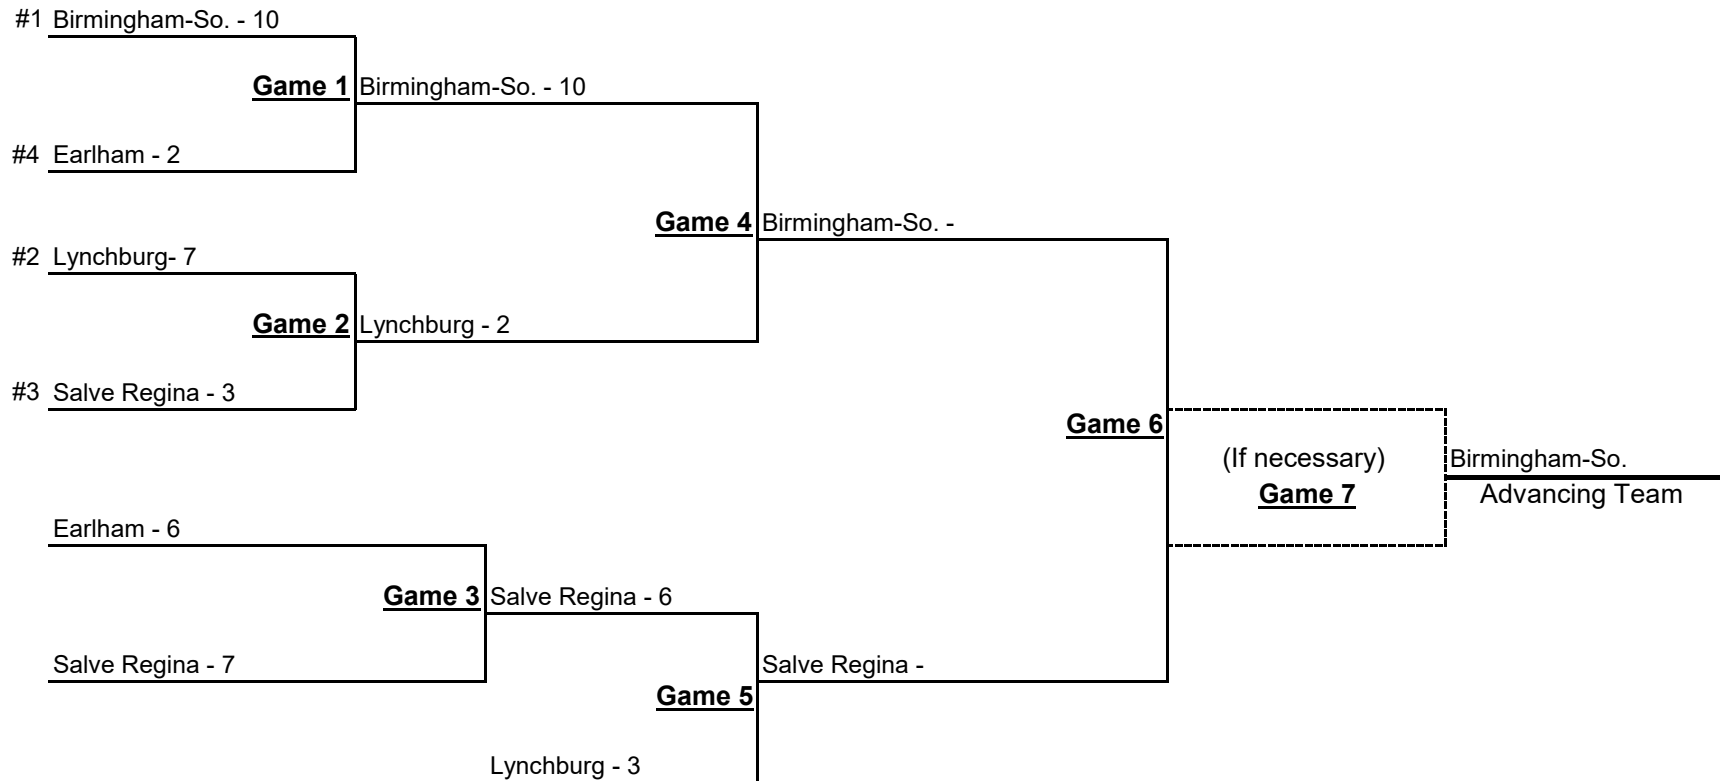

**2022 NCAA Division III Baseball Championship  
 Annville, Pennsylvania Region Hosted by Lebanon Valley College  
 May 20-22, 2022**

All times local

DAY 1	WITH LIGHTS	WITHOUT LIGHTS	DAY 2	WITH LIGHTS	WITHOUT LIGHTS	DAY 3	WITH LIGHTS	WITHOUT LIGHTS
G - 1	11 A.M.	10 A.M.	G - 3	11 A.M.	8:30 A.M.	G - 6	11 A.M.	11 A.M.
G - 2	2:30 P.M.	1:30 P.M.	G - 4	2:30 P.M.	NOON	G - 7	45 MINS. FOLLOWING G	45 MINS. FOLLOWING G
			G - 5	6 P.M.	3:30 P.M.			

## 2022 NCAA Division III Baseball Championship Lynchburg, Virginia Region Hosted by University of Lynchburg May 20-22, 2022

All times local

DAY 1	WITH LIGHTS	WITHOUT LIGHTS	DAY 2	WITH LIGHTS	WITHOUT LIGHTS	DAY 3	WITH LIGHTS	WITHOUT LIGHTS
G - 1	11 A.M.	10 A.M.	G - 3	11 A.M.	8:30 A.M.	G - 6	11 A.M.	11 A.M.
G - 2	2:30 P.M.	1:30 P.M.	G - 4	2:30 P.M.	NOON	G - 7	45 MINS. FOLLOWIN G	45 MINS. FOLLOWIN G
			G - 5	6 P.M.	3:30 P.M.			

**2022 NCAA Division III Baseball Championship  
Marietta, Ohio Region Hosted by Marietta College  
May 20-22, 2022**

All times local

DAY 1	WITH LIGHTS	WITHOUT LIGHTS	DAY 2	WITH LIGHTS	WITHOUT LIGHTS	DAY 3	WITH LIGHTS	WITHOUT LIGHTS
G - 1	11 A.M.	10 A.M.	G - 3	11 A.M.	10 A.M.	G - 5	NOON	NOON
G - 2	45 MINS. FOLLOWING	45 MINS. FOLLOWING	G - 4	45 MINS. FOLLOWING	45 MINS. FOLLOWING			