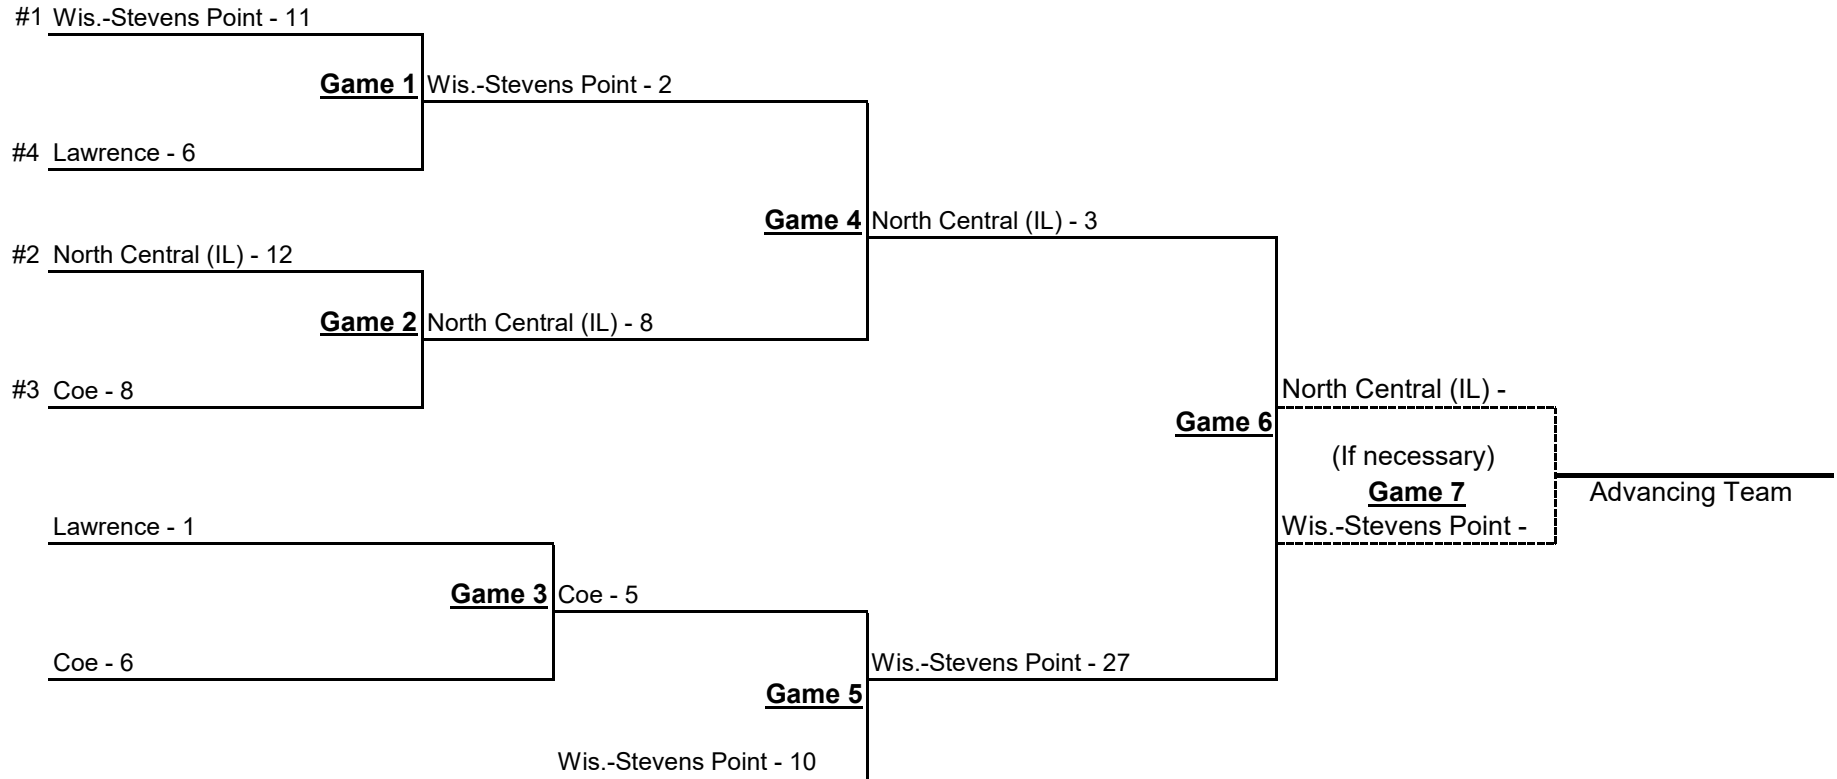

**2022 NCAA Division III Baseball Championship  
St. Louis, Missouri Region Hosted by Webster University  
May 20-22, 2022**

All times local

DAY 1	WITH LIGHTS	WITHOUT LIGHTS	DAY 2	WITH LIGHTS	WITHOUT LIGHTS	DAY 3	WITH LIGHTS	WITHOUT LIGHTS
G - 1	11 A.M.	10 A.M.	G - 3	11 A.M.	8:30 A.M.	G - 6	11 A.M.	11 A.M.
G - 2	2:30 P.M.	1:30 P.M.	G - 4	2:30 P.M.	NOON	G - 7	45 MINS. FOLLOWING	45 MINS. FOLLOWING
			G - 5	6 P.M.	3:30 P.M.			

## 2022 NCAA Division III Baseball Championship Stevens Point, Wisconsin Region Hosted by Stevens Point May 20-22, 2022

All times local

DAY 1	WITH LIGHTS	WITHOUT LIGHTS	DAY 2	WITH LIGHTS	WITHOUT LIGHTS	DAY 3	WITH LIGHTS	WITHOUT LIGHTS
G - 1	11 A.M.	10 A.M.	G - 3	11 A.M.	8:30 A.M.	G - 6	11 A.M.	11 A.M.
G - 2	2:30 P.M.	1:30 P.M.	G - 4	2:30 P.M.	NOON	G - 7	45 MINS. FOLLOWIN G	45 MINS. FOLLOWIN G
			G - 5	6 P.M.	3:30 P.M.			

## 2022 NCAA Division III Baseball Championship Whitewater, Wisconsin Region Hosted by Whitewater May 20-22, 2022

All times local

DAY 1	WITH LIGHTS	WITHOUT LIGHTS	DAY 2	WITH LIGHTS	WITHOUT LIGHTS	DAY 3	WITH LIGHTS	WITHOUT LIGHTS
G - 1	11 A.M.	10 A.M.	G - 3	11 A.M.	8:30 A.M.	G - 6	11 A.M.	11 A.M.
G - 2	2:30 P.M.	1:30 P.M.	G - 4	2:30 P.M.	NOON	G - 7	45 MINS. FOLLOWING	45 MINS. FOLLOWING
			G - 5	6 P.M.	3:30 P.M.			