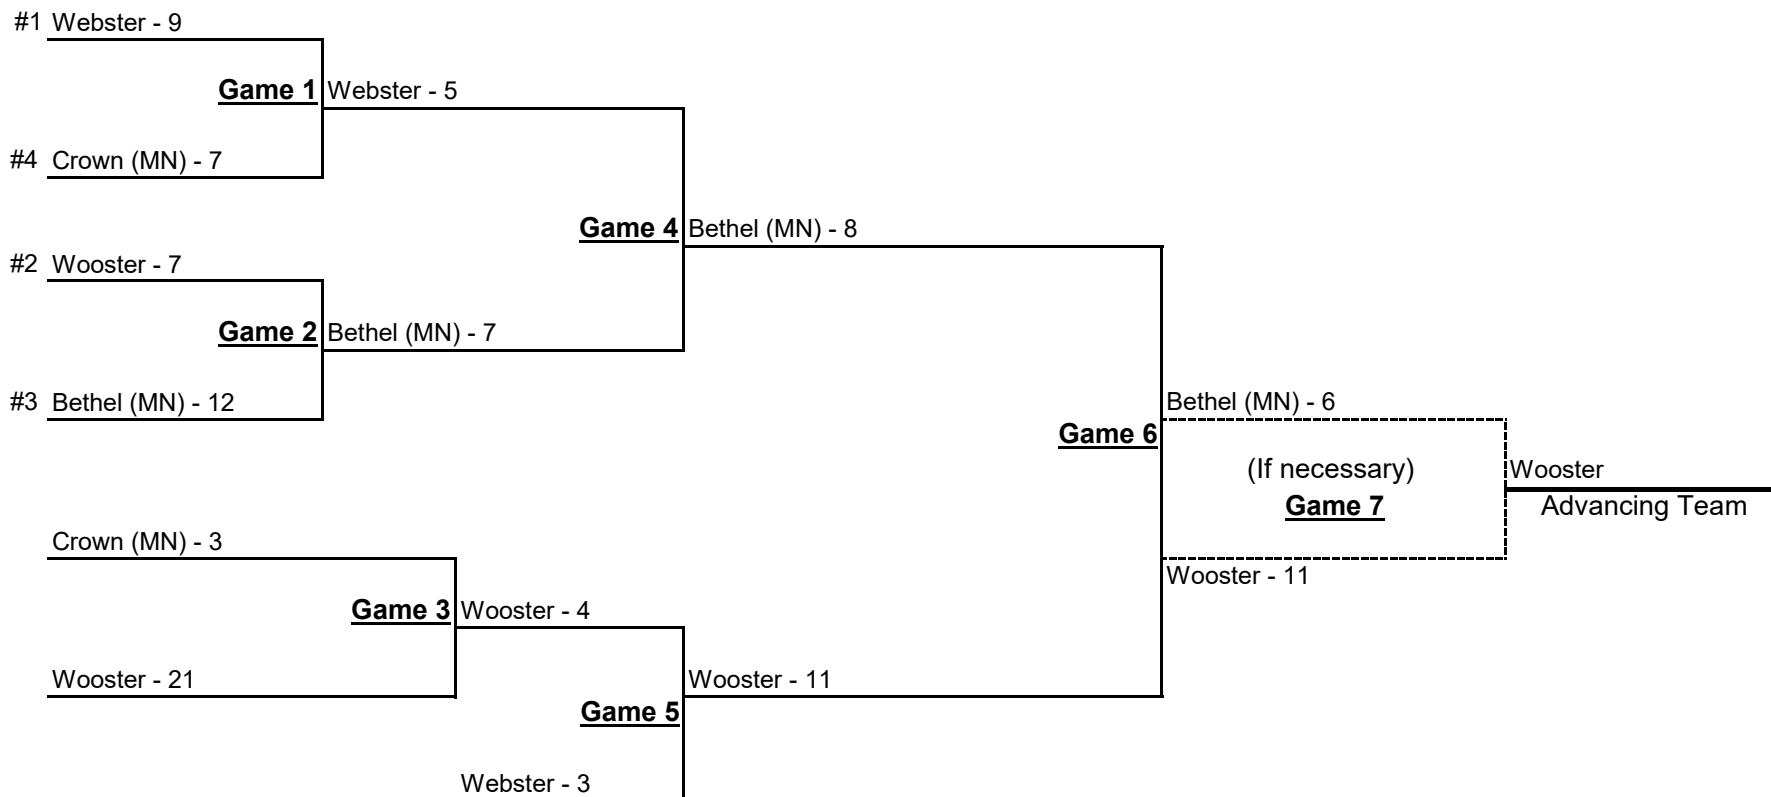

**2022 NCAA Division III Baseball Championship
St. Louis, Missouri Region Hosted by Webster University
May 20-22, 2022**

All times local

DAY 1	WITH LIGHTS	WITHOUT LIGHTS	DAY 2	WITH LIGHTS	WITHOUT LIGHTS	DAY 3	WITH LIGHTS	WITHOUT LIGHTS
G - 1	11 A.M.	10 A.M.	G - 3	11 A.M.	8:30 A.M.	G - 6	11 A.M.	11 A.M.
G - 2	2:30 P.M.	1:30 P.M.	G - 4	2:30 P.M.	NOON	G - 7	45 MINS. FOLLOWING	45 MINS. FOLLOWING
			G - 5	6 P.M.	3:30 P.M.