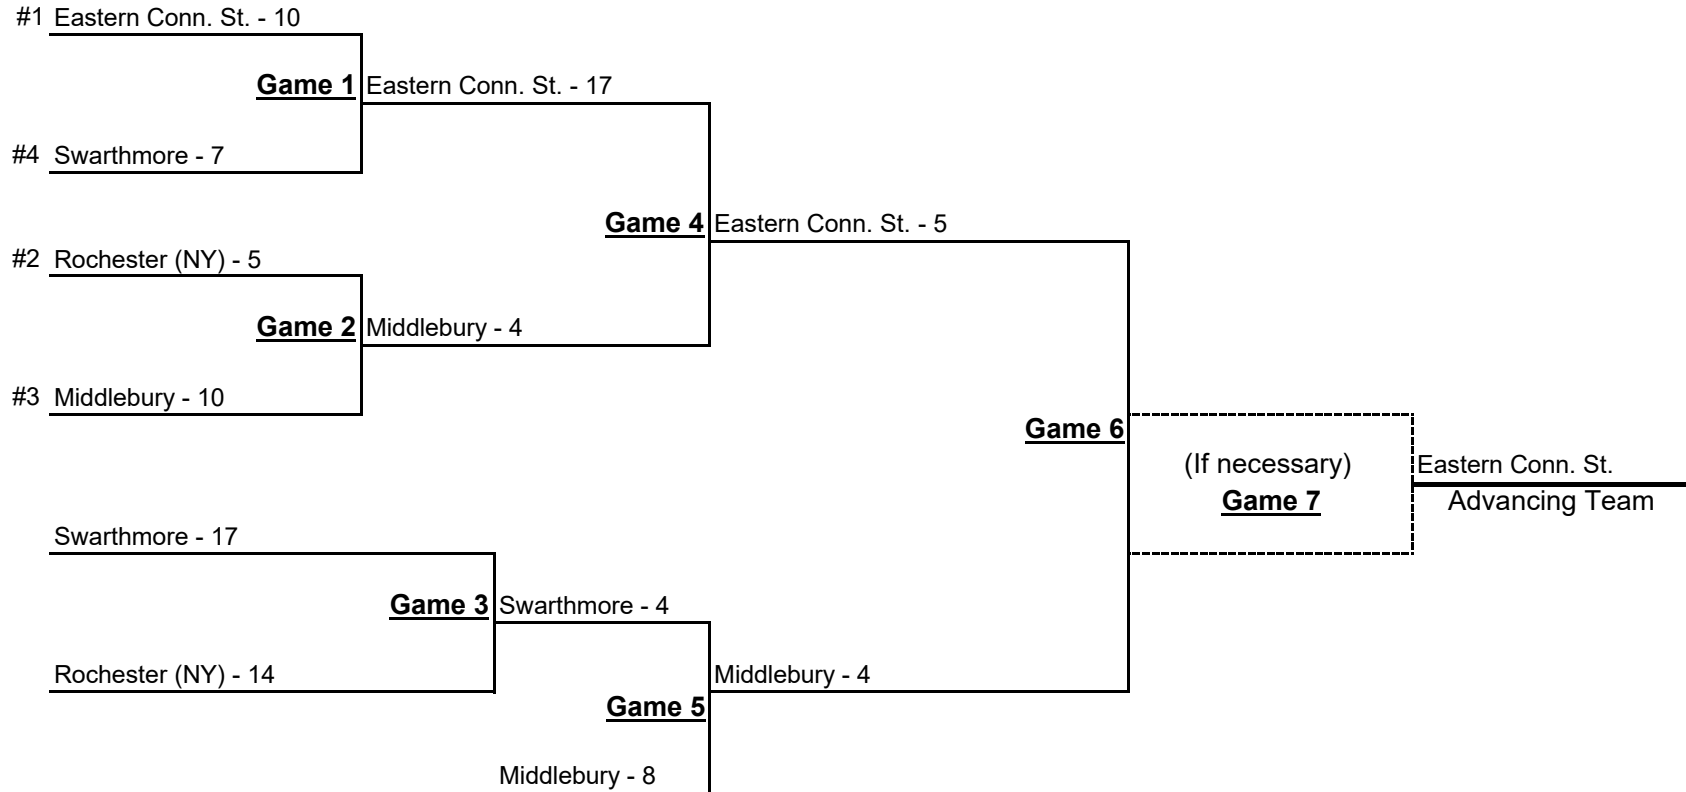

## 2022 NCAA Division III Baseball Championship Lynchburg, Virginia Region Hosted by University of Lynchburg May 20-22, 2022

All times local

DAY 1	WITH LIGHTS	WITHOUT LIGHTS	DAY 2	WITH LIGHTS	WITHOUT LIGHTS	DAY 3	WITH LIGHTS	WITHOUT LIGHTS
G - 1	11 A.M.	10 A.M.	G - 3	11 A.M.	8:30 A.M.	G - 6	11 A.M.	11 A.M.
G - 2	2:30 P.M.	1:30 P.M.	G - 4	2:30 P.M.	NOON	G - 7	45 MINS. FOLLOWIN G	45 MINS. FOLLOWIN G
			G - 5	6 P.M.	3:30 P.M.			

**2022 NCAA Division III Baseball Championship  
Marietta, Ohio Region Hosted by Marietta College  
May 20-22, 2022**

All times local

DAY 1	WITH LIGHTS	WITHOUT LIGHTS	DAY 2	WITH LIGHTS	WITHOUT LIGHTS	DAY 3	WITH LIGHTS	WITHOUT LIGHTS
G - 1	11 A.M.	10 A.M.	G - 3	11 A.M.	10 A.M.	G - 5	NOON	NOON
G - 2	45 MINS. FOLLOWING	45 MINS. FOLLOWING	G - 4	45 MINS. FOLLOWING	45 MINS. FOLLOWING			

## 2022 NCAA Division III Baseball Championship Rochester, New York Region Hosted by University of Rochester May 20-22, 2022

All times local

DAY 1	WITH LIGHTS	WITHOUT LIGHTS	DAY 2	WITH LIGHTS	WITHOUT LIGHTS	DAY 3	WITH LIGHTS	WITHOUT LIGHTS
G - 1	11 A.M.	10 A.M.	G - 3	11 A.M.	8:30 A.M.	G - 6	11 A.M.	11 A.M.
G - 2	2:30 P.M.	1:30 P.M.	G - 4	2:30 P.M.	NOON	G - 7	45 MINS. FOLLOWING	45 MINS. FOLLOWING
			G - 5	6 P.M.	3:30 P.M.			

## 2022 NCAA Division III Baseball Championship Winchester, Virginia Region Hosted by Shenandoah University May 20-22, 2022

All times local

DAY 1	WITH LIGHTS	WITHOUT LIGHTS	DAY 2	WITH LIGHTS	WITHOUT LIGHTS	DAY 3	WITH LIGHTS	WITHOUT LIGHTS
G - 1	11 A.M.	10 A.M.	G - 3	11 A.M.	8:30 A.M.	G - 6	11 A.M.	11 A.M.
G - 2	2:30 P.M.	1:30 P.M.	G - 4	2:30 P.M.	NOON	G - 7	45 MINS. FOLLOWING	45 MINS. FOLLOWING
			G - 5	6 P.M.	3:30 P.M.			