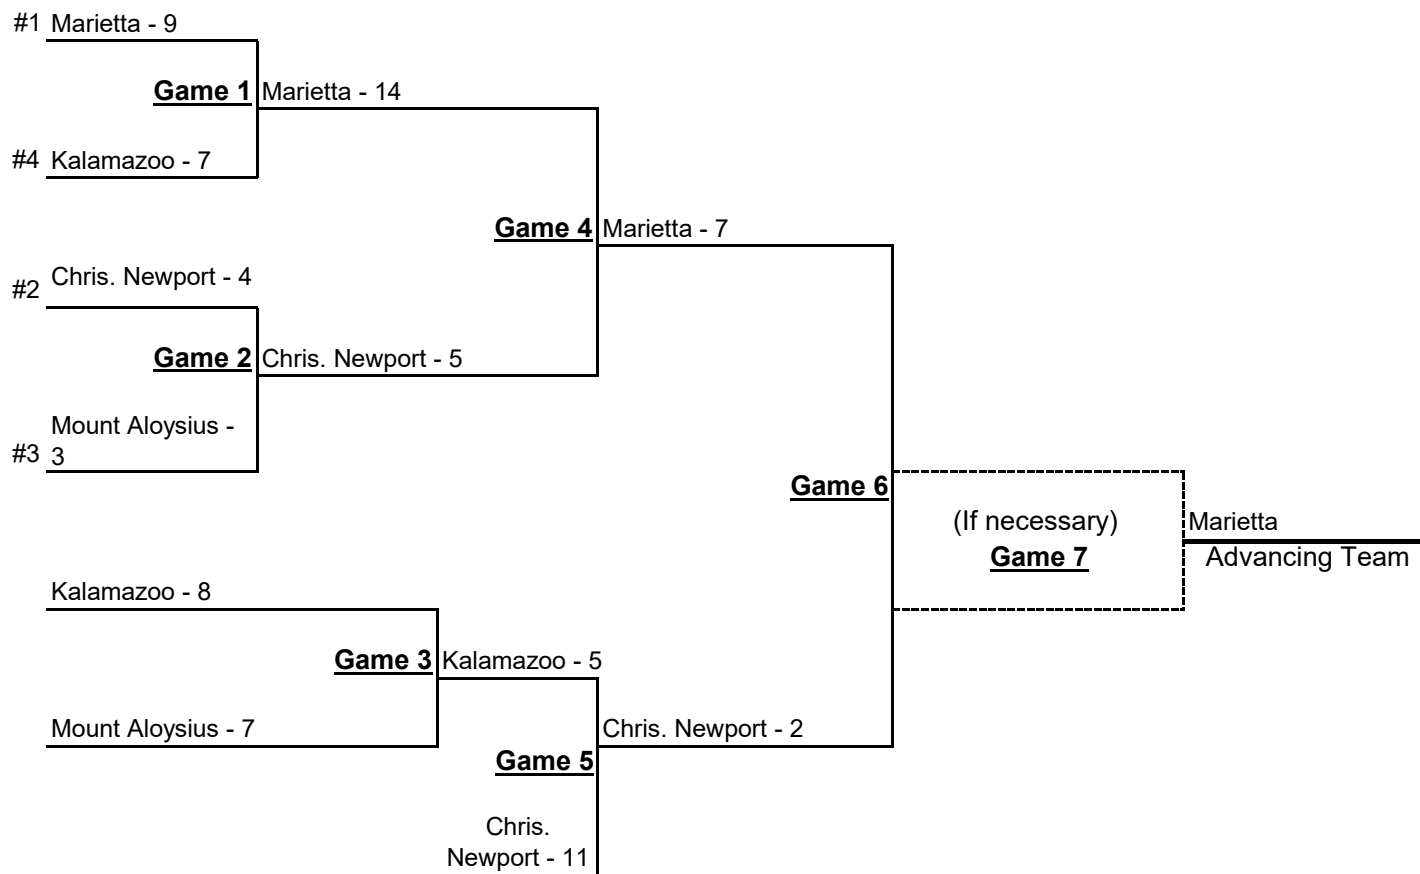

**2022 NCAA Division III Baseball Championship  
 Annville, Pennsylvania Region Hosted by Lebanon Valley College  
 May 20-22, 2022**

All times local

DAY 1	WITH LIGHTS	WITHOUT LIGHTS	DAY 2	WITH LIGHTS	WITHOUT LIGHTS	DAY 3	WITH LIGHTS	WITHOUT LIGHTS
G - 1	11 A.M.	10 A.M.	G - 3	11 A.M.	8:30 A.M.	G - 6	11 A.M.	11 A.M.
G - 2	2:30 P.M.	1:30 P.M.	G - 4	2:30 P.M.	NOON	G - 7	45 MINS. FOLLOWING G	45 MINS. FOLLOWING G
			G - 5	6 P.M.	3:30 P.M.			

## 2022 NCAA Division III Baseball Championship Lynchburg, Virginia Region Hosted by University of Lynchburg May 20-22, 2022

All times local

DAY 1	WITH LIGHTS	WITHOUT LIGHTS	DAY 2	WITH LIGHTS	WITHOUT LIGHTS	DAY 3	WITH LIGHTS	WITHOUT LIGHTS
G - 1	11 A.M.	10 A.M.	G - 3	11 A.M.	8:30 A.M.	G - 6	11 A.M.	11 A.M.
G - 2	2:30 P.M.	1:30 P.M.	G - 4	2:30 P.M.	NOON	G - 7	45 MINS. FOLLOWIN G	45 MINS. FOLLOWIN G
			G - 5	6 P.M.	3:30 P.M.			

**2022 NCAA Division III Baseball Championship  
Marietta, Ohio Region Hosted by Marietta College  
May 20-22, 2022**

All times local

DAY 1	WITH LIGHTS	WITHOUT LIGHTS	DAY 2	WITH LIGHTS	WITHOUT LIGHTS	DAY 3	WITH LIGHTS	WITHOUT LIGHTS
G - 1	11 A.M.	10 A.M.	G - 3	11 A.M.	10 A.M.	G - 5	NOON	NOON
G - 2	45 MINS. FOLLOWING	45 MINS. FOLLOWING	G - 4	45 MINS. FOLLOWING	45 MINS. FOLLOWING			

## 2022 NCAA Division III Baseball Championship Rochester, New York Region Hosted by University of Rochester May 20-22, 2022

All times local

DAY 1	WITH LIGHTS	WITHOUT LIGHTS	DAY 2	WITH LIGHTS	WITHOUT LIGHTS	DAY 3	WITH LIGHTS	WITHOUT LIGHTS
G - 1	11 A.M.	10 A.M.	G - 3	11 A.M.	8:30 A.M.	G - 6	11 A.M.	11 A.M.
G - 2	2:30 P.M.	1:30 P.M.	G - 4	2:30 P.M.	NOON	G - 7	45 MINS. FOLLOWING	45 MINS. FOLLOWING
			G - 5	6 P.M.	3:30 P.M.			