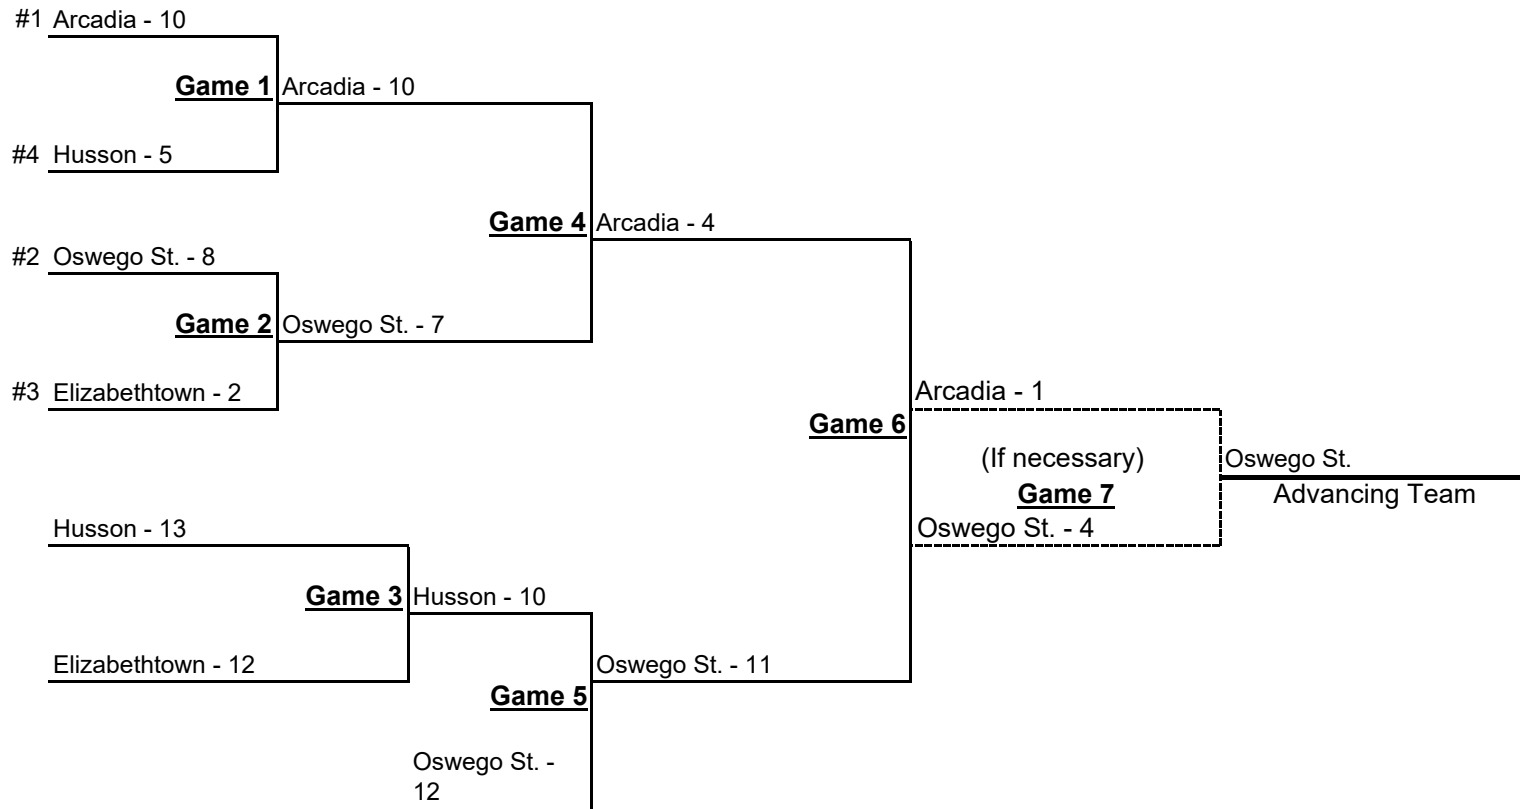

**2022 NCAA Division III Baseball Championship  
Glenside, Pennsylvania Region Hosted by Arcadia University  
May 20-22, 2022**

All times local

DAY 1	WITH LIGHTS	WITHOUT LIGHTS	DAY 2	WITH LIGHTS	WITHOUT LIGHTS	DAY 3	WITH LIGHTS	WITHOUT LIGHTS
G - 1	11 A.M.	10 A.M.	G - 3	11 A.M.	8:30 A.M.	G - 6	11 A.M.	11 A.M.
G - 2	2:30 P.M.	1:30 P.M.	G - 4	2:30 P.M.	NOON	G - 7	45 MINS. FOLLOWIN G	45 MINS. FOLLOWIN G
			G - 5	6 P.M.	3:30 P.M.			

## 2022 NCAA Division III Baseball Championship Orange, California Region Hosted by Chapman University May 20-22, 2022

All times local

DAY 1	WITH LIGHTS	WITHOUT LIGHTS	DAY 2	WITH LIGHTS	WITHOUT LIGHTS	DAY 3	WITH LIGHTS	WITHOUT LIGHTS
G - 1	11 A.M.	10 A.M.	G - 3	11 A.M.	8:30 A.M.	G - 6	11 A.M.	11 A.M.
G - 2	2:30 P.M.	1:30 P.M.	G - 4	2:30 P.M.	NOON	G - 7	45 MINS. FOLLOWING	45 MINS. FOLLOWING
			G - 5	6 P.M.	3:30 P.M.			

## 2022 NCAA Division III Baseball Championship Granville, Ohio Region Hosted by Denison University May 20-22, 2022

All times local

DAY 1	WITH LIGHTS	WITHOUT LIGHTS	DAY 2	WITH LIGHTS	WITHOUT LIGHTS	DAY 3	WITH LIGHTS	WITHOUT LIGHTS
G - 1	11 A.M.	10 A.M.	G - 3	11 A.M.	8:30 A.M.	G - 6	11 A.M.	11 A.M.
G - 2	2:30 P.M.	1:30 P.M.	G - 4	2:30 P.M.	NOON	G - 7	45 MINS. FOLLOWING	45 MINS. FOLLOWING
			G - 5	6 P.M.	3:30 P.M.			

## 2022 NCAA Division III Baseball Championship Rochester, New York Region Hosted by University of Rochester May 20-22, 2022

All times local

DAY 1	WITH LIGHTS	WITHOUT LIGHTS	DAY 2	WITH LIGHTS	WITHOUT LIGHTS	DAY 3	WITH LIGHTS	WITHOUT LIGHTS
G - 1	11 A.M.	10 A.M.	G - 3	11 A.M.	8:30 A.M.	G - 6	11 A.M.	11 A.M.
G - 2	2:30 P.M.	1:30 P.M.	G - 4	2:30 P.M.	NOON	G - 7	45 MINS. FOLLOWING	45 MINS. FOLLOWING
			G - 5	6 P.M.	3:30 P.M.			