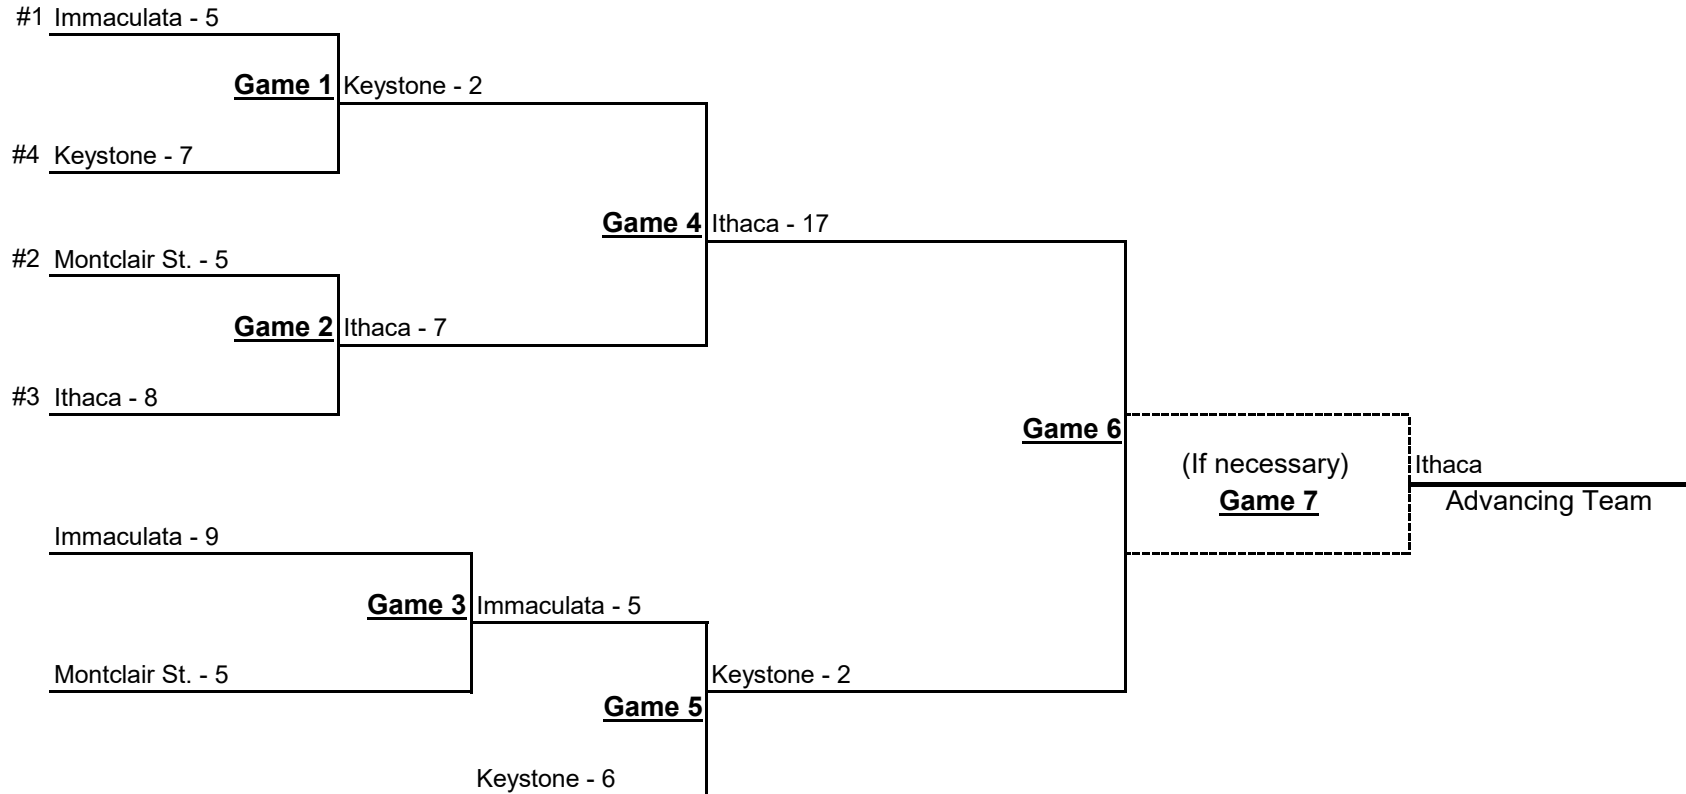

## 2022 NCAA Division III Baseball Championship Orange, California Region Hosted by Chapman University May 20-22, 2022

All times local

DAY 1	WITH LIGHTS	WITHOUT LIGHTS	DAY 2	WITH LIGHTS	WITHOUT LIGHTS	DAY 3	WITH LIGHTS	WITHOUT LIGHTS
G - 1	11 A.M.	10 A.M.	G - 3	11 A.M.	8:30 A.M.	G - 6	11 A.M.	11 A.M.
G - 2	2:30 P.M.	1:30 P.M.	G - 4	2:30 P.M.	NOON	G - 7	45 MINS. FOLLOWING	45 MINS. FOLLOWING
			G - 5	6 P.M.	3:30 P.M.			

## 2022 NCAA Division III Baseball Championship Granville, Ohio Region Hosted by Denison University May 20-22, 2022

All times local

DAY 1	WITH LIGHTS	WITHOUT LIGHTS	DAY 2	WITH LIGHTS	WITHOUT LIGHTS	DAY 3	WITH LIGHTS	WITHOUT LIGHTS
G - 1	11 A.M.	10 A.M.	G - 3	11 A.M.	8:30 A.M.	G - 6	11 A.M.	11 A.M.
G - 2	2:30 P.M.	1:30 P.M.	G - 4	2:30 P.M.	NOON	G - 7	45 MINS. FOLLOWING	45 MINS. FOLLOWING
			G - 5	6 P.M.	3:30 P.M.			

## 2022 NCAA Division III Baseball Championship Immaculata, Pennsylvania Region Hosted by Immaculata University May 20-22, 2022

All times local

DAY 1	WITH LIGHTS	WITHOUT LIGHTS	DAY 2	WITH LIGHTS	WITHOUT LIGHTS	DAY 3	WITH LIGHTS	WITHOUT LIGHTS
G - 1	11 A.M.	10 A.M.	G - 3	11 A.M.	8:30 A.M.	G - 6	11 A.M.	11 A.M.
G - 2	2:30 P.M.	1:30 P.M.	G - 4	2:30 P.M.	NOON	G - 7	45 MINS. FOLLOWING	45 MINS. FOLLOWING
			G - 5	6 P.M.	3:30 P.M.			