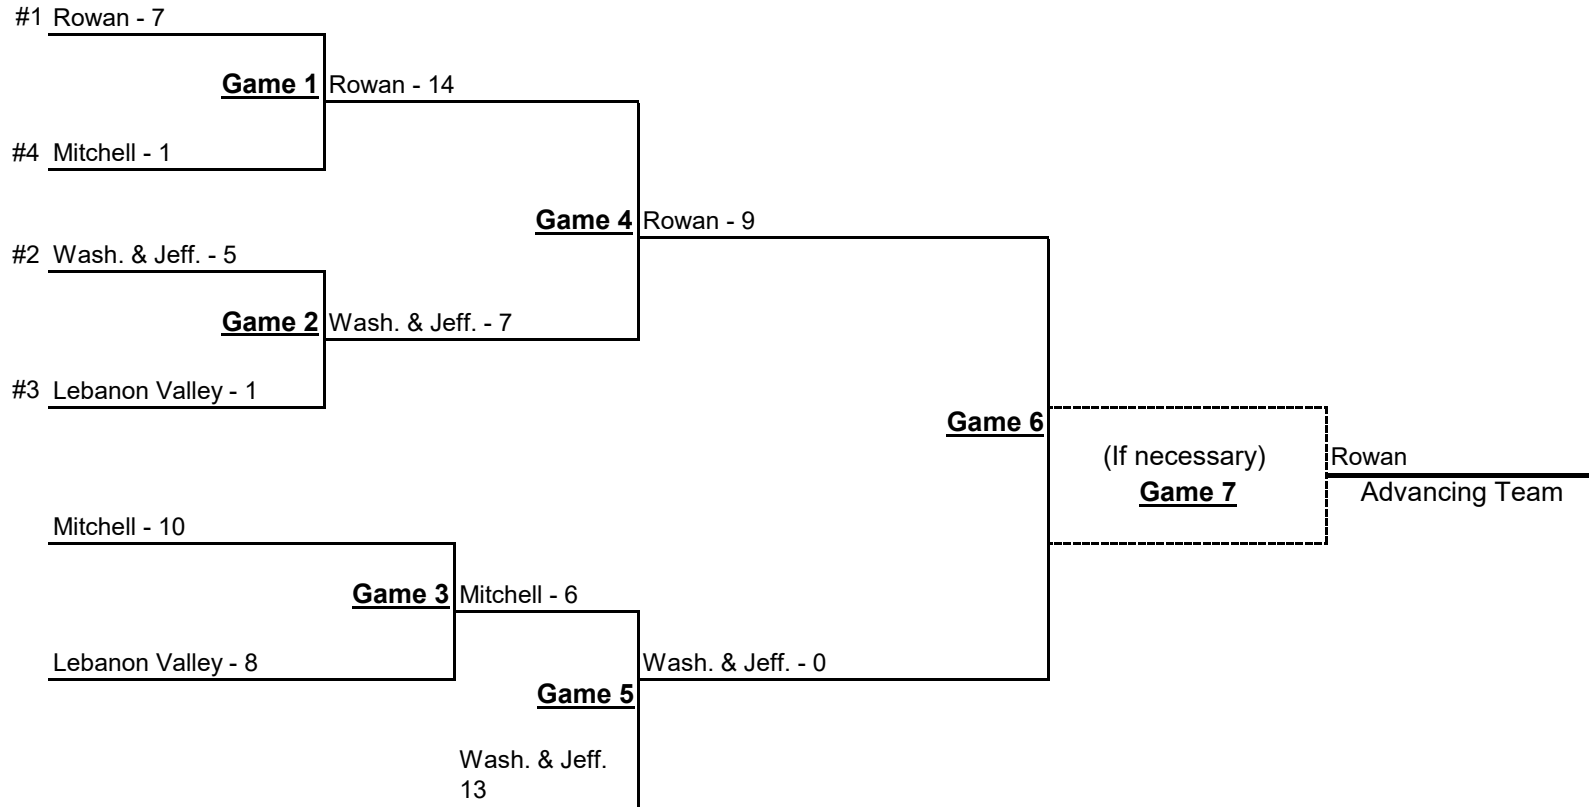

**2022 NCAA Division III Baseball Championship
Annville, Pennsylvania Region Hosted by Lebanon Valley College
May 20-22, 2022**

All times local

DAY 1	WITH LIGHTS	WITHOUT LIGHTS	DAY 2	WITH LIGHTS	WITHOUT LIGHTS	DAY 3	WITH LIGHTS	WITHOUT LIGHTS
G - 1	11 A.M.	10 A.M.	G - 3	11 A.M.	8:30 A.M.	G - 6	11 A.M.	11 A.M.
G - 2	2:30 P.M.	1:30 P.M.	G - 4	2:30 P.M.	NOON	G - 7	45 MINS. FOLLOWING G	45 MINS. FOLLOWING G
			G - 5	6 P.M.	3:30 P.M.