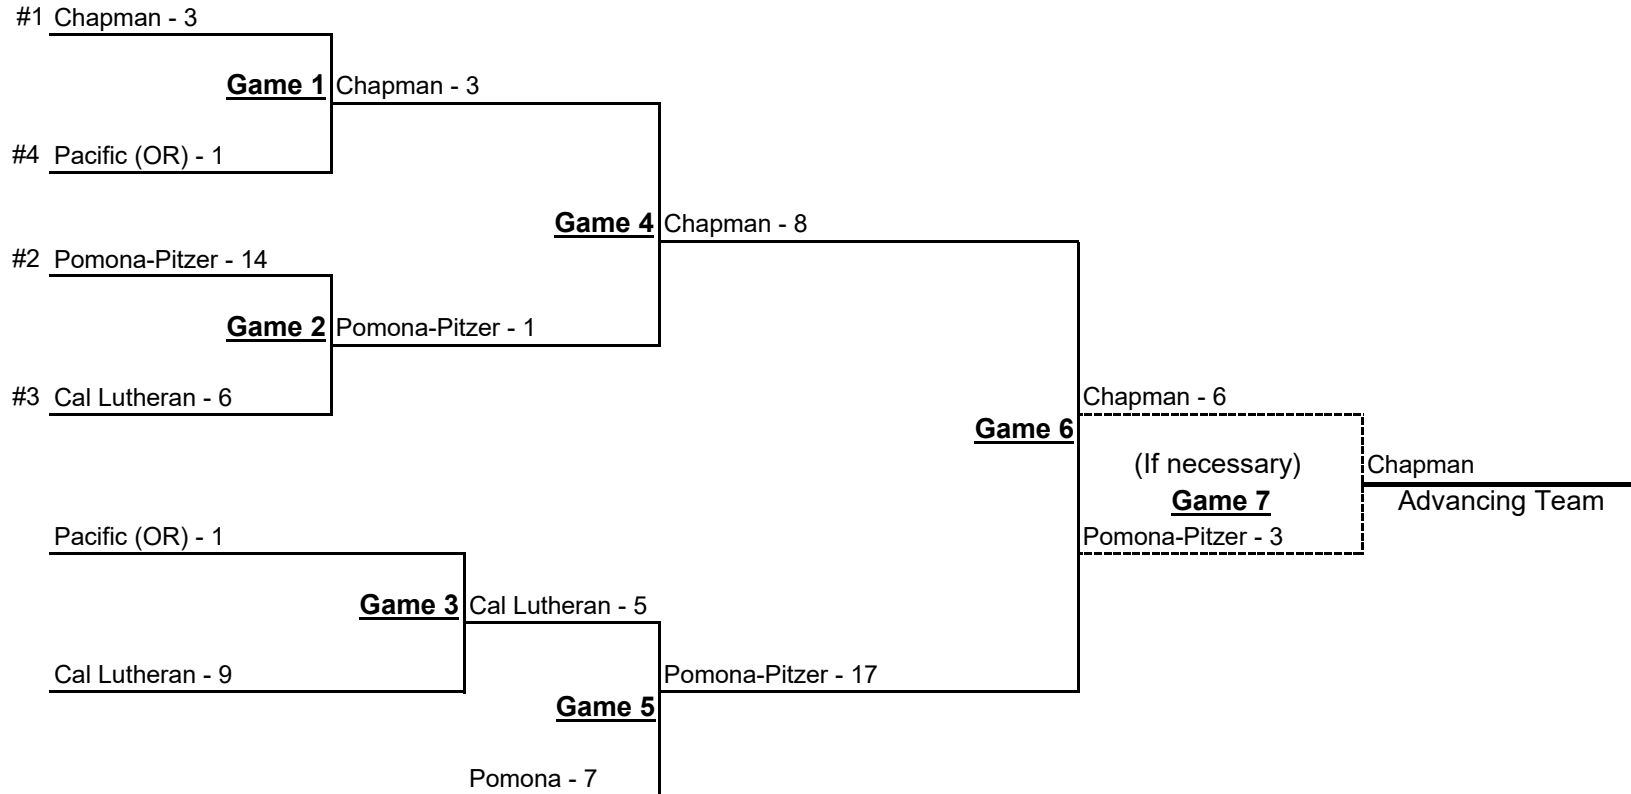

**2022 NCAA Division III Baseball Championship  
Glenside, Pennsylvania Region Hosted by Arcadia University  
May 20-22, 2022**

All times local

DAY 1	WITH LIGHTS	WITHOUT LIGHTS	DAY 2	WITH LIGHTS	WITHOUT LIGHTS	DAY 3	WITH LIGHTS	WITHOUT LIGHTS
G - 1	11 A.M.	10 A.M.	G - 3	11 A.M.	8:30 A.M.	G - 6	11 A.M.	11 A.M.
G - 2	2:30 P.M.	1:30 P.M.	G - 4	2:30 P.M.	NOON	G - 7	45 MINS. FOLLOWIN G	45 MINS. FOLLOWIN G
			G - 5	6 P.M.	3:30 P.M.			

## 2022 NCAA Division III Baseball Championship Orange, California Region Hosted by Chapman University May 20-22, 2022

All times local

DAY 1	WITH LIGHTS	WITHOUT LIGHTS	DAY 2	WITH LIGHTS	WITHOUT LIGHTS	DAY 3	WITH LIGHTS	WITHOUT LIGHTS
G - 1	11 A.M.	10 A.M.	G - 3	11 A.M.	8:30 A.M.	G - 6	11 A.M.	11 A.M.
G - 2	2:30 P.M.	1:30 P.M.	G - 4	2:30 P.M.	NOON	G - 7	45 MINS. FOLLOWING	45 MINS. FOLLOWING
			G - 5	6 P.M.	3:30 P.M.			

## 2022 NCAA Division III Baseball Championship Granville, Ohio Region Hosted by Denison University May 20-22, 2022

All times local

DAY 1	WITH LIGHTS	WITHOUT LIGHTS	DAY 2	WITH LIGHTS	WITHOUT LIGHTS	DAY 3	WITH LIGHTS	WITHOUT LIGHTS
G - 1	11 A.M.	10 A.M.	G - 3	11 A.M.	8:30 A.M.	G - 6	11 A.M.	11 A.M.
G - 2	2:30 P.M.	1:30 P.M.	G - 4	2:30 P.M.	NOON	G - 7	45 MINS. FOLLOWING	45 MINS. FOLLOWING
			G - 5	6 P.M.	3:30 P.M.			