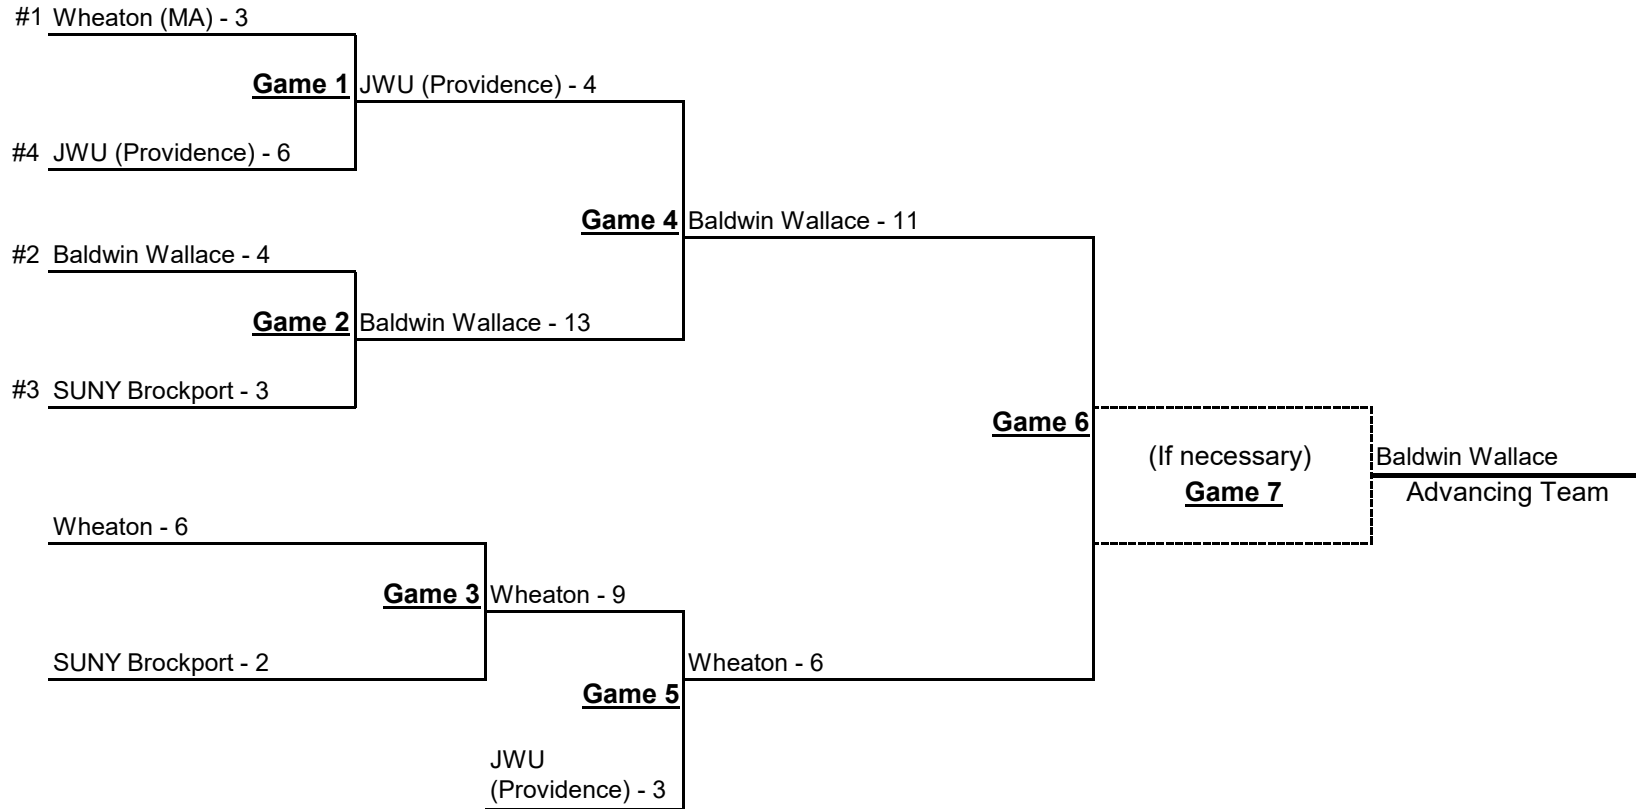

2022 NCAA Division III Baseball Championship Brockport, New York Region Hosted by SUNY Brockport May 20-22, 2022

All times local

DAY 1	WITH LIGHTS	WITHOUT LIGHTS	DAY 2	WITH LIGHTS	WITHOUT LIGHTS	DAY 3	WITH LIGHTS	WITHOUT LIGHTS
G - 1	11 A.M.	10 A.M.	G - 3	11 A.M.	8:30 A.M.	G - 6	11 A.M.	11 A.M.
G - 2	2:30 P.M.	1:30 P.M.	G - 4	2:30 P.M.	NOON	G - 7	45 MINS. FOLLOWIN G	45 MINS. FOLLOWIN G
			G - 5	6 P.M.	3:30 P.M.