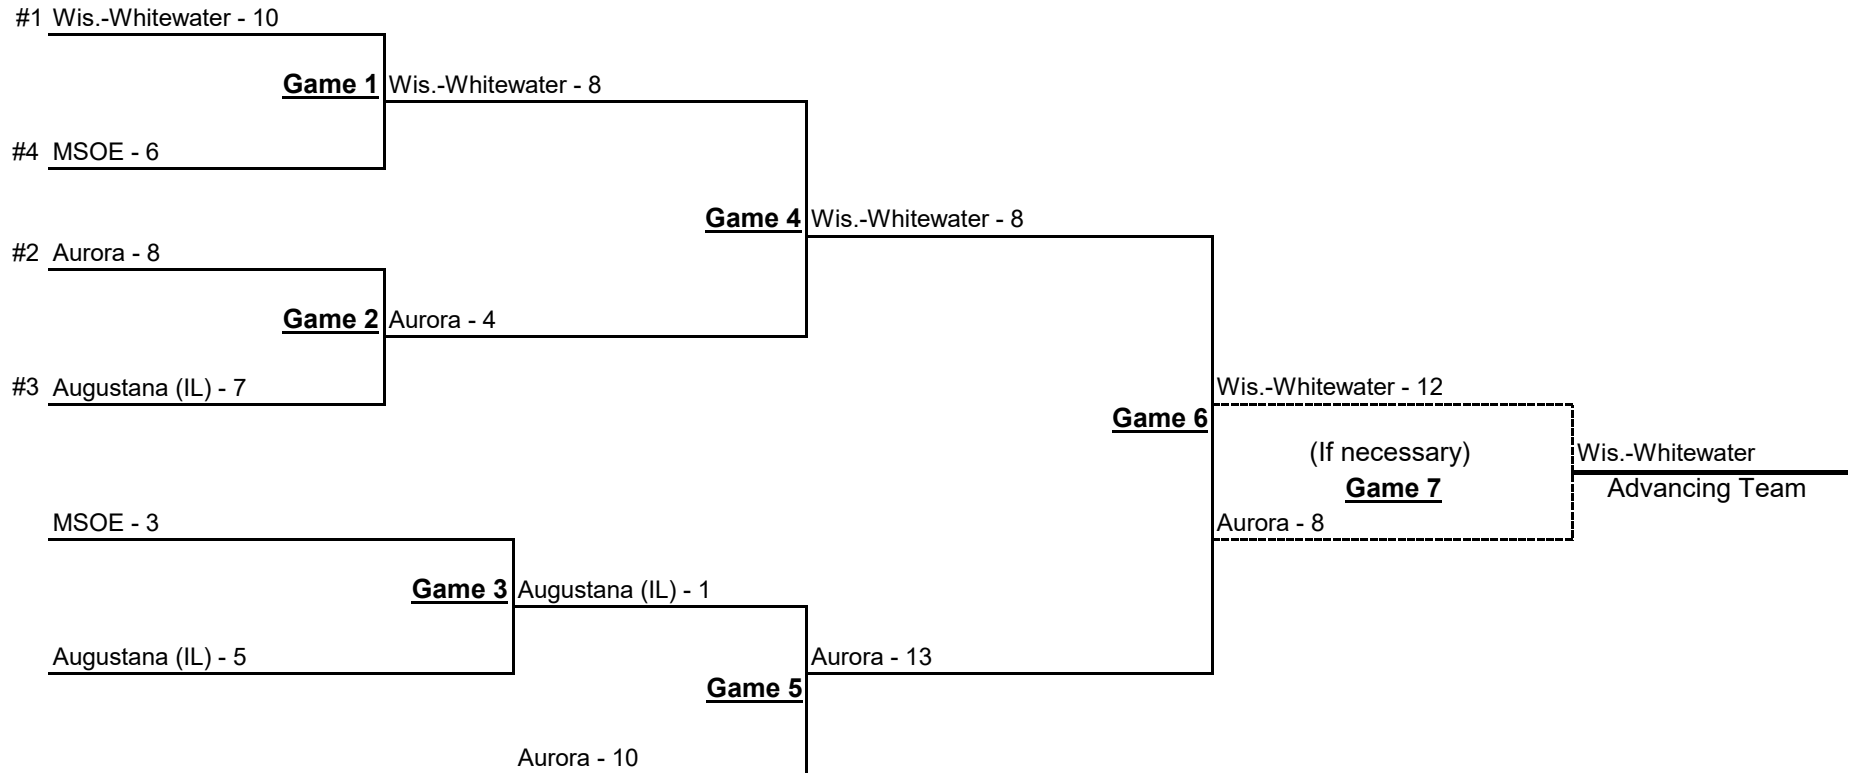

**2022 NCAA Division III Baseball Championship  
St. Louis, Missouri Region Hosted by Webster University  
May 20-22, 2022**

All times local

DAY 1	WITH LIGHTS	WITHOUT LIGHTS	DAY 2	WITH LIGHTS	WITHOUT LIGHTS	DAY 3	WITH LIGHTS	WITHOUT LIGHTS
G - 1	11 A.M.	10 A.M.	G - 3	11 A.M.	8:30 A.M.	G - 6	11 A.M.	11 A.M.
G - 2	2:30 P.M.	1:30 P.M.	G - 4	2:30 P.M.	NOON	G - 7	45 MINS. FOLLOWING	45 MINS. FOLLOWING
			G - 5	6 P.M.	3:30 P.M.			

## 2022 NCAA Division III Baseball Championship Stevens Point, Wisconsin Region Hosted by Stevens Point May 20-22, 2022

All times local

DAY 1	WITH LIGHTS	WITHOUT LIGHTS	DAY 2	WITH LIGHTS	WITHOUT LIGHTS	DAY 3	WITH LIGHTS	WITHOUT LIGHTS
G - 1	11 A.M.	10 A.M.	G - 3	11 A.M.	8:30 A.M.	G - 6	11 A.M.	11 A.M.
G - 2	2:30 P.M.	1:30 P.M.	G - 4	2:30 P.M.	NOON	G - 7	45 MINS. FOLLOWIN G	45 MINS. FOLLOWIN G
			G - 5	6 P.M.	3:30 P.M.			

## 2022 NCAA Division III Baseball Championship Whitewater, Wisconsin Region Hosted by Whitewater May 20-22, 2022

All times local

DAY 1	WITH LIGHTS	WITHOUT LIGHTS	DAY 2	WITH LIGHTS	WITHOUT LIGHTS	DAY 3	WITH LIGHTS	WITHOUT LIGHTS
G - 1	11 A.M.	10 A.M.	G - 3	11 A.M.	8:30 A.M.	G - 6	11 A.M.	11 A.M.
G - 2	2:30 P.M.	1:30 P.M.	G - 4	2:30 P.M.	NOON	G - 7	45 MINS. FOLLOWING	45 MINS. FOLLOWING
			G - 5	6 P.M.	3:30 P.M.			