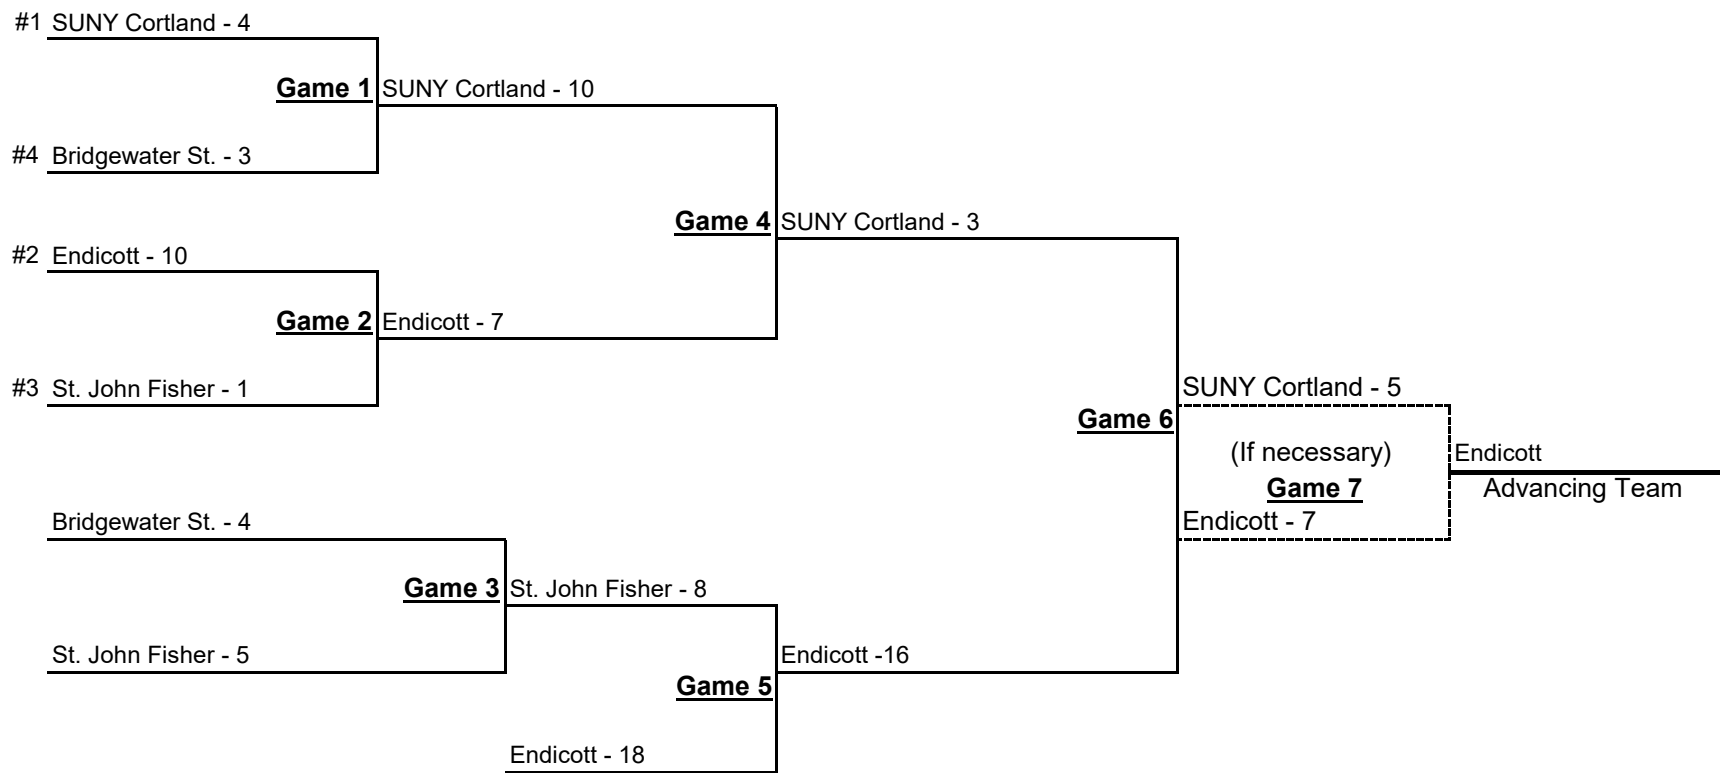

2022 NCAA Division III Baseball Championship Cortland, New York Region Hosted by SUNY Cortland May 20-22, 2022

All times local

DAY 1	WITH LIGHTS	WITHOUT LIGHTS	DAY 2	WITH LIGHTS	WITHOUT LIGHTS	DAY 3	WITH LIGHTS	WITHOUT LIGHTS
G - 1	11 A.M.	10 A.M.	G - 3	11 A.M.	8:30 A.M.	G - 6	11 A.M.	11 A.M.
G - 2	2:30 P.M.	1:30 P.M.	G - 4	2:30 P.M.	NOON	G - 7	45 MINS. FOLLOWING	45 MINS. FOLLOWING
			G - 5	6 P.M.	3:30 P.M.