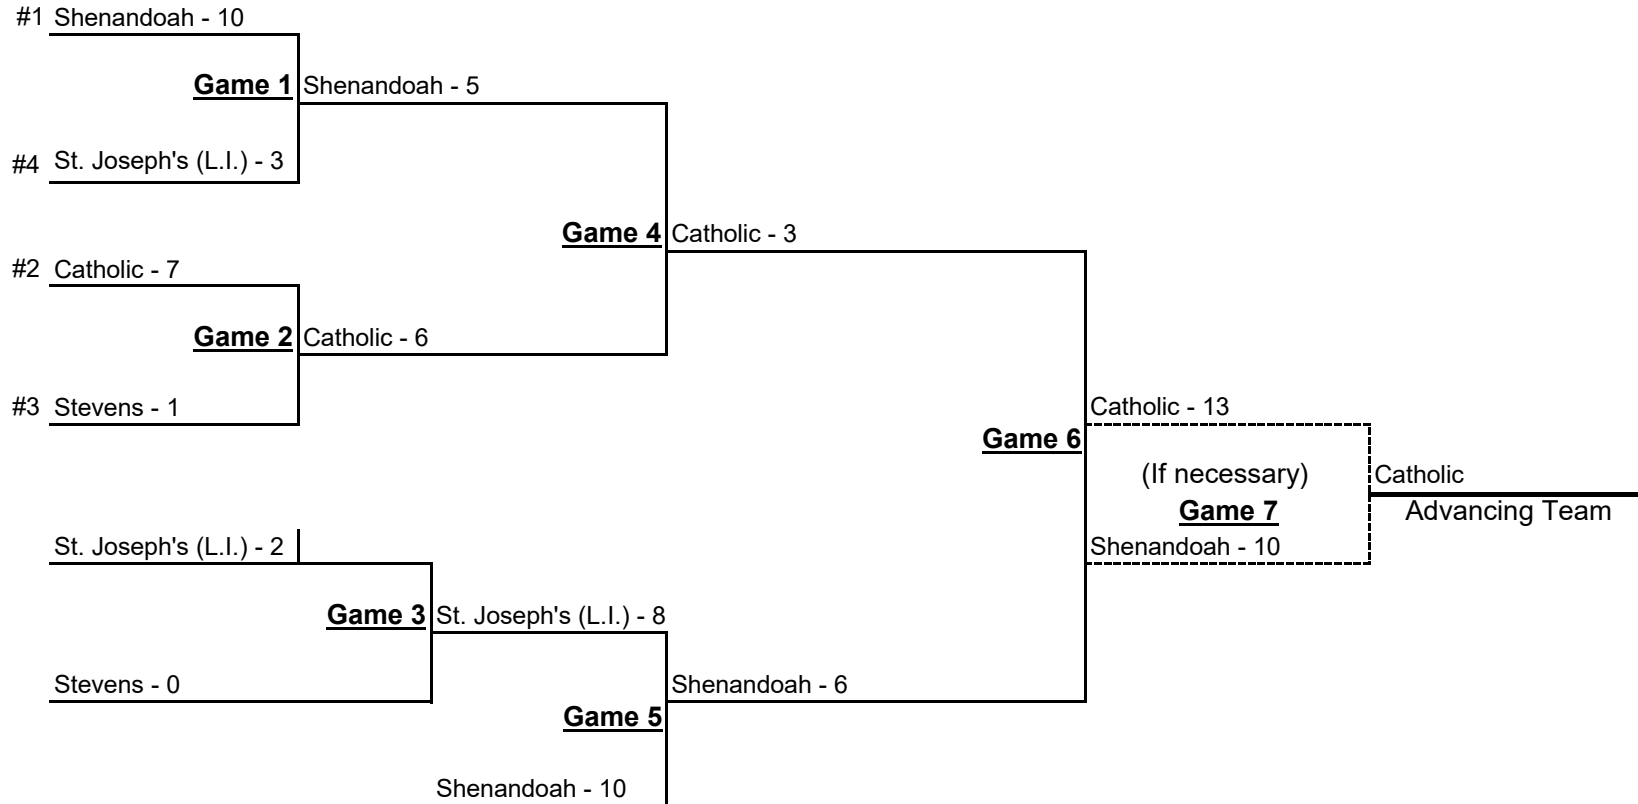

**2022 NCAA Division III Baseball Championship  
Marietta, Ohio Region Hosted by Marietta College  
May 20-22, 2022**

All times local

DAY 1	WITH LIGHTS	WITHOUT LIGHTS	DAY 2	WITH LIGHTS	WITHOUT LIGHTS	DAY 3	WITH LIGHTS	WITHOUT LIGHTS
G - 1	11 A.M.	10 A.M.	G - 3	11 A.M.	10 A.M.	G - 5	NOON	NOON
G - 2	45 MINS. FOLLOWING	45 MINS. FOLLOWING	G - 4	45 MINS. FOLLOWING	45 MINS. FOLLOWING			

## 2022 NCAA Division III Baseball Championship Rochester, New York Region Hosted by University of Rochester May 20-22, 2022

All times local

DAY 1	WITH LIGHTS	WITHOUT LIGHTS	DAY 2	WITH LIGHTS	WITHOUT LIGHTS	DAY 3	WITH LIGHTS	WITHOUT LIGHTS
G - 1	11 A.M.	10 A.M.	G - 3	11 A.M.	8:30 A.M.	G - 6	11 A.M.	11 A.M.
G - 2	2:30 P.M.	1:30 P.M.	G - 4	2:30 P.M.	NOON	G - 7	45 MINS. FOLLOWING	45 MINS. FOLLOWING
			G - 5	6 P.M.	3:30 P.M.			

## 2022 NCAA Division III Baseball Championship Winchester, Virginia Region Hosted by Shenandoah University May 20-22, 2022

All times local

DAY 1	WITH LIGHTS	WITHOUT LIGHTS	DAY 2	WITH LIGHTS	WITHOUT LIGHTS	DAY 3	WITH LIGHTS	WITHOUT LIGHTS
G - 1	11 A.M.	10 A.M.	G - 3	11 A.M.	8:30 A.M.	G - 6	11 A.M.	11 A.M.
G - 2	2:30 P.M.	1:30 P.M.	G - 4	2:30 P.M.	NOON	G - 7	45 MINS. FOLLOWING	45 MINS. FOLLOWING
			G - 5	6 P.M.	3:30 P.M.			