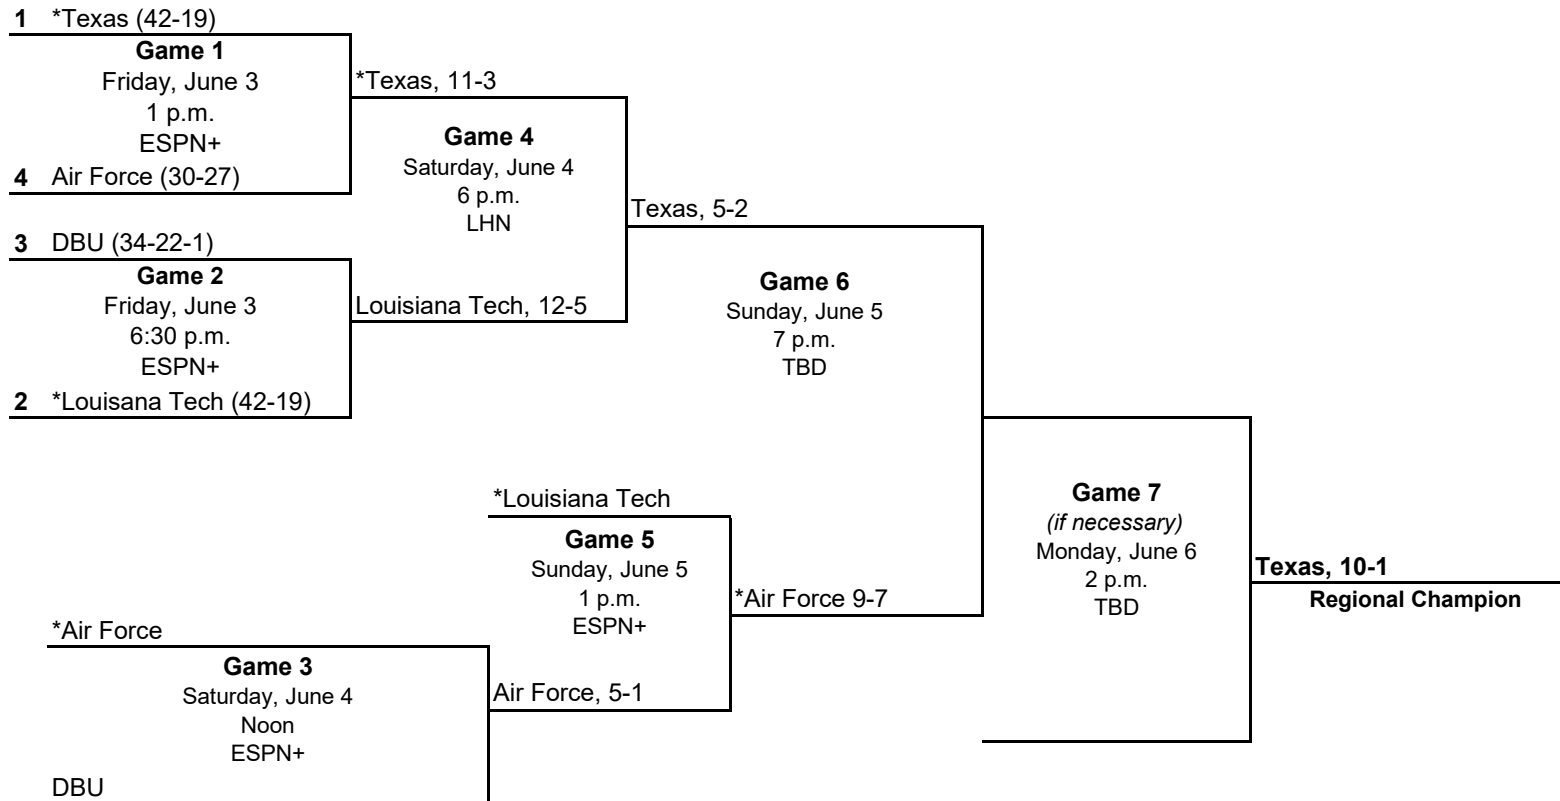

2022 NCAA Division I Baseball Championship
Regional - Austin
June 3-6, 2022

*Home team
All times are local and subject to change.

© 2022 National Collegiate Athletic Association. No commercial use without the NCAA's written permission.

Don't Bet On It.