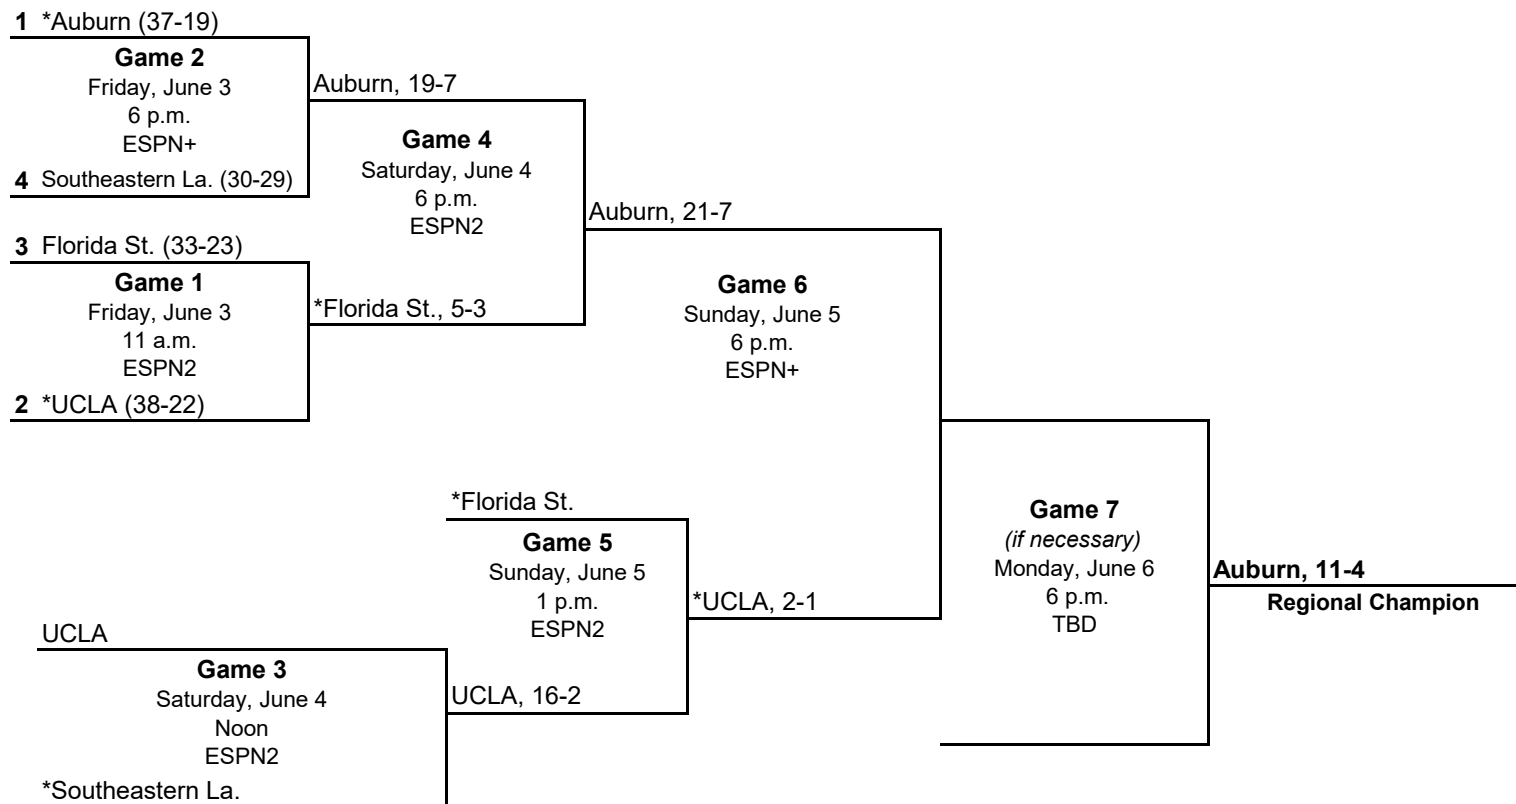

**2022 NCAA Division I Baseball Championship
Regional - Auburn
June 3-6, 2022**

*Home team
All times are local and subject to change.

© 2022 National Collegiate Athletic Association. No commercial use without the NCAA's written permission.

Don't Bet On It.

**2022 NCAA Division I Baseball Championship
Regional - Blacksburg
June 3-6, 2022**

1 *Virginia Tech (41-12)

Game 2
Friday, June 3
7 p.m.
ACCN

Virginia Tech, 15-9

4 Wright St. (30-25)

Game 4
Saturday, June 4
7 p.m.
ESPN+