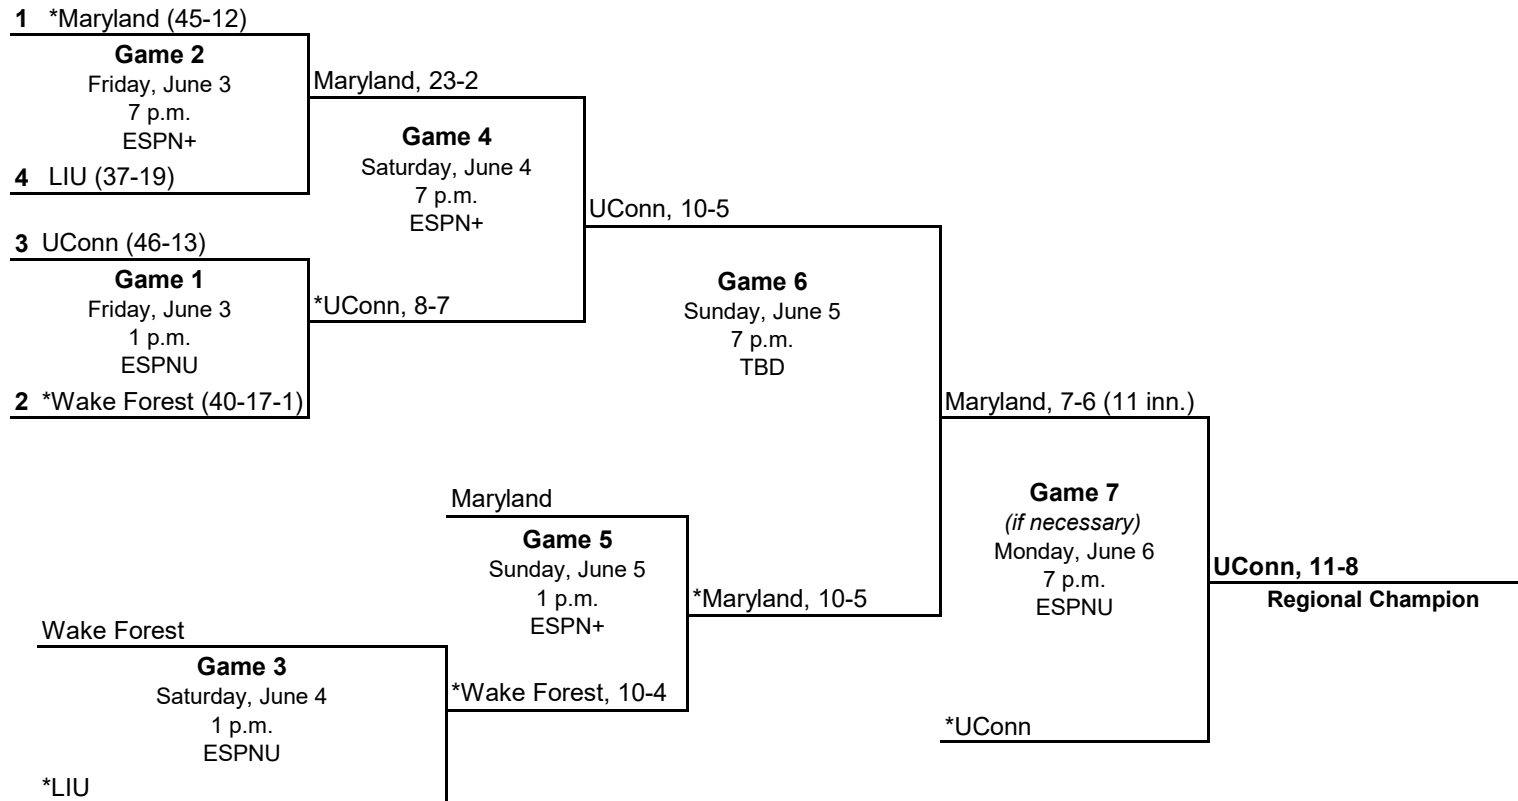

**2022 NCAA Division I Baseball Championship
Regional - College Park
June 3-6, 2022**

*Home team
All times are local and subject to change.

© 2022 National Collegiate Athletic Association. No commercial use without the NCAA's written permission.

Don't Bet On It.