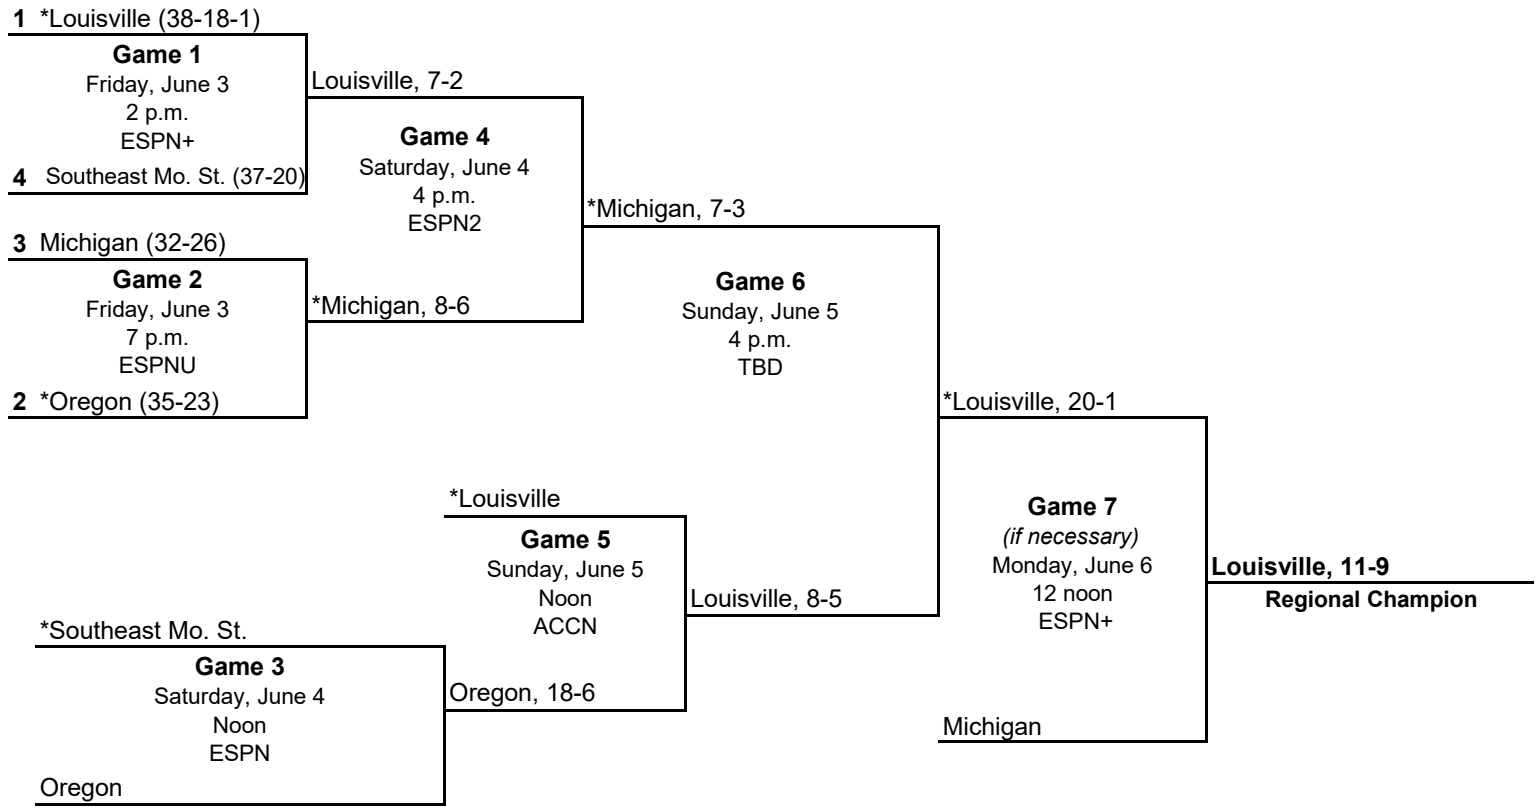

**2022 NCAA Division I Baseball Championship
Regional - Louisville
June 3-6, 2022**

*Home team
All times are local and subject to change.

© 2022 National Collegiate Athletic Association. No commercial use without the NCAA's written permission.