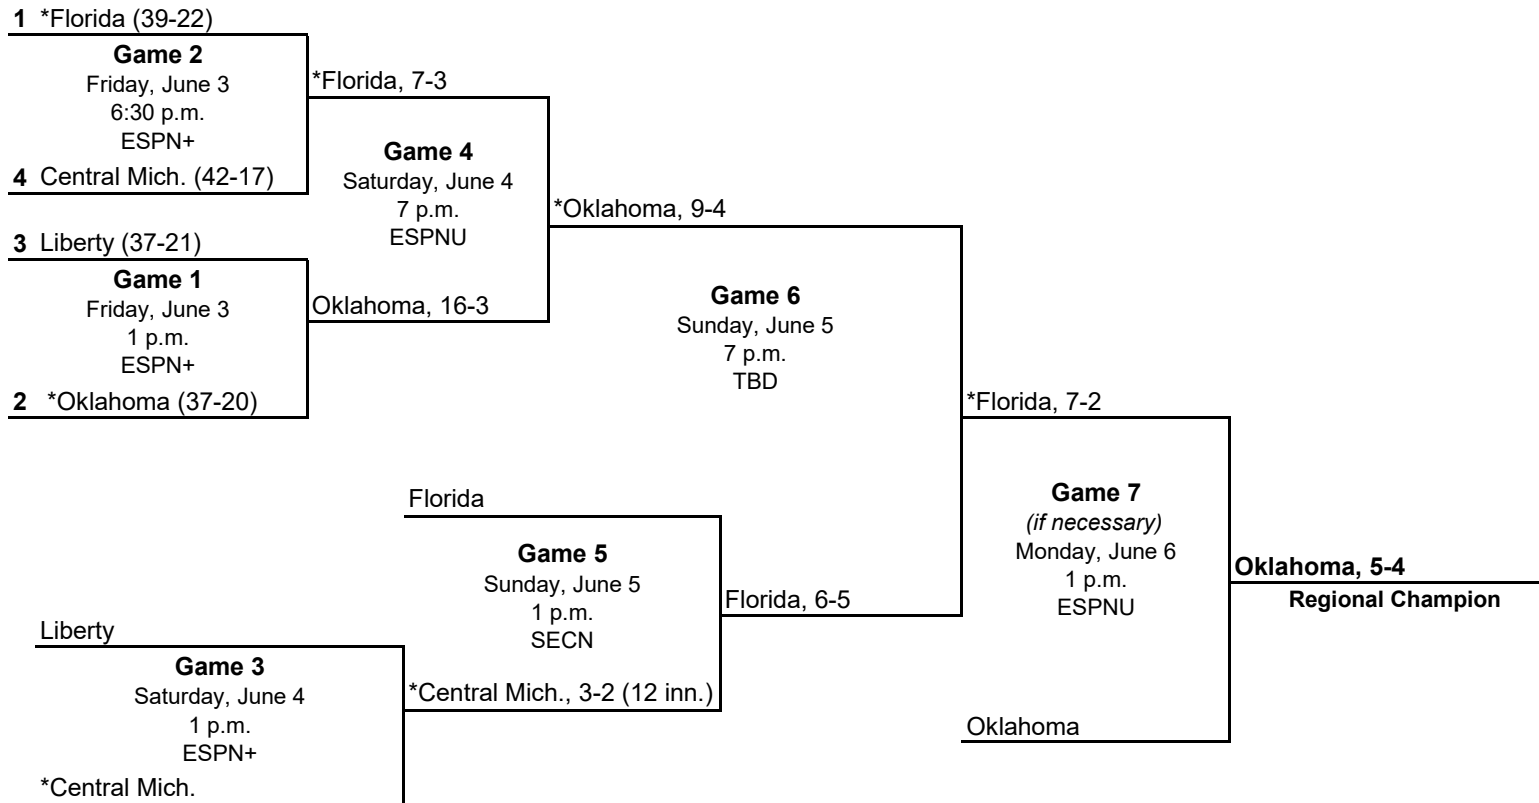

Don't Bet On It.

**2022 NCAA Division I Baseball Championship
Regional - Gainesville
June 3-6, 2022**

*Home team
All times are local and subject to change.

© 2022 National Collegiate Athletic Association. No commercial use without the NCAA's written permission.