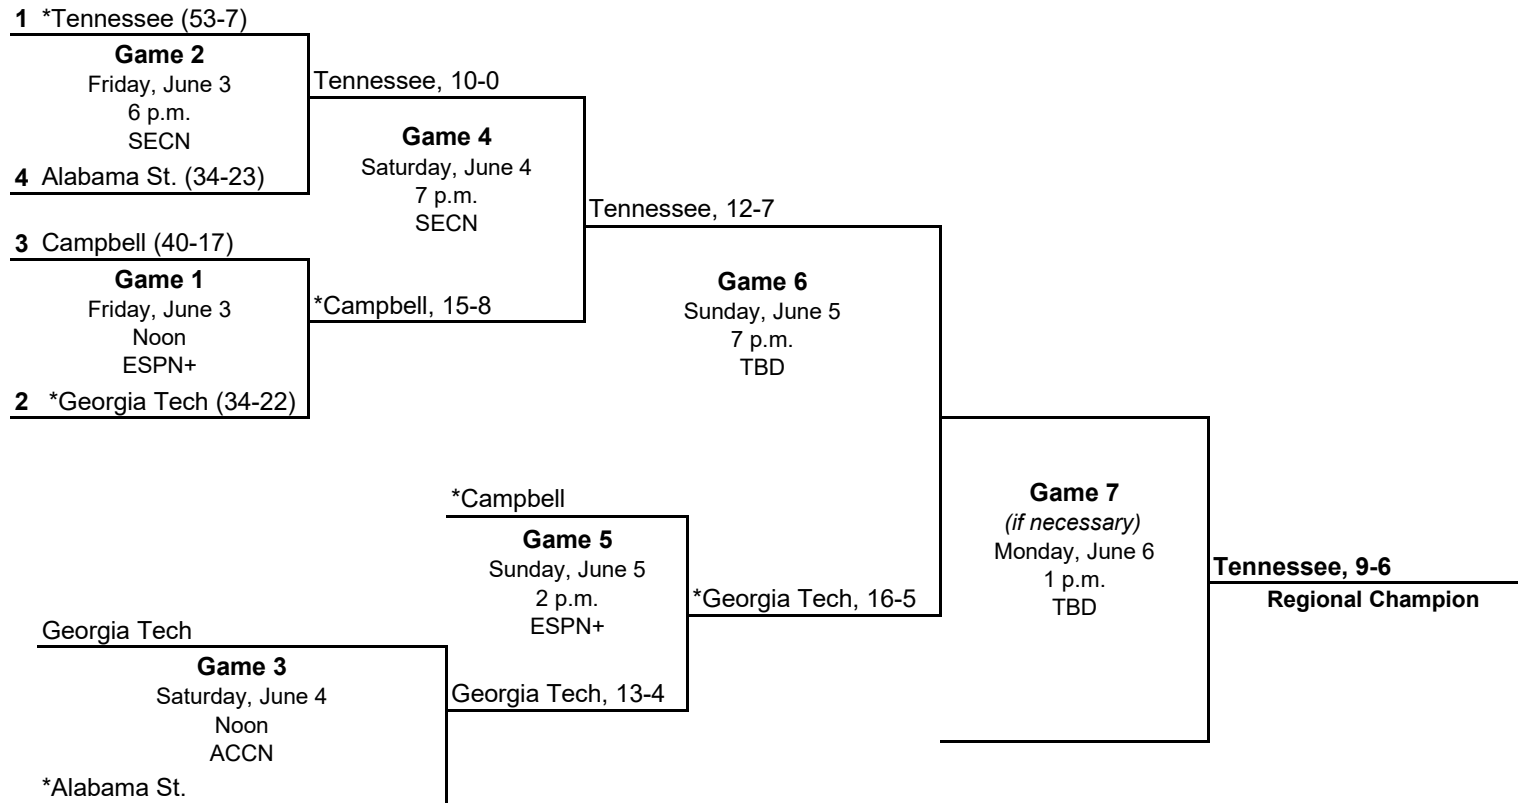

2022 NCAA Division I Baseball Championship
Regional - Knoxville
June 3-6, 2022

*Home team
All times are local and subject to change.

© 2022 National Collegiate Athletic Association. No commercial use without the NCAA's written permission.

Don't Bet On It.