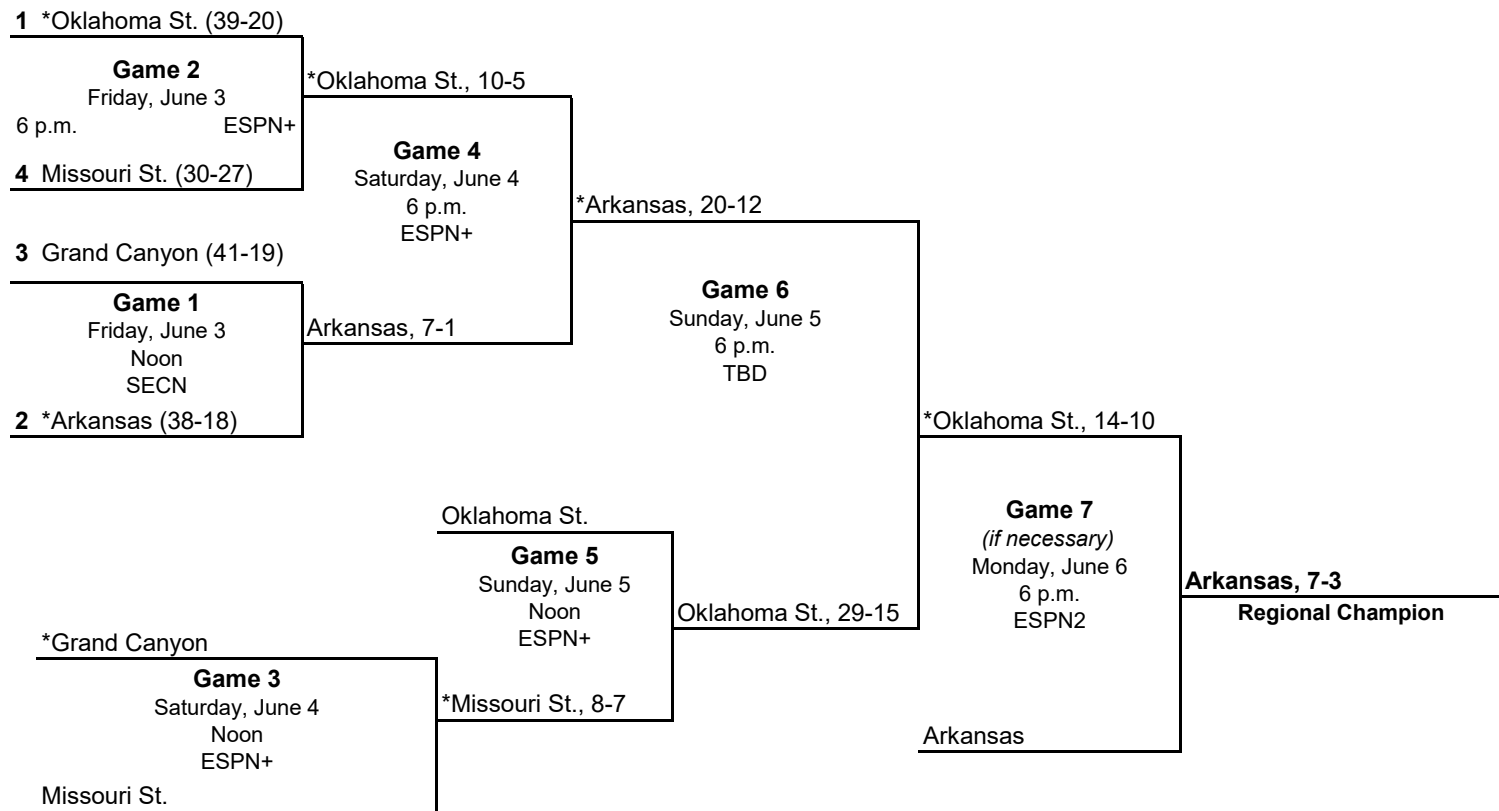

**2022 NCAA Division I Baseball Championship
Regional - Stillwater
June 3-6, 2022**

*Home team
All times are local and subject to change.

© 2022 National Collegiate Athletic Association. No commercial use without the NCAA's written permission.

Don't Bet On It.