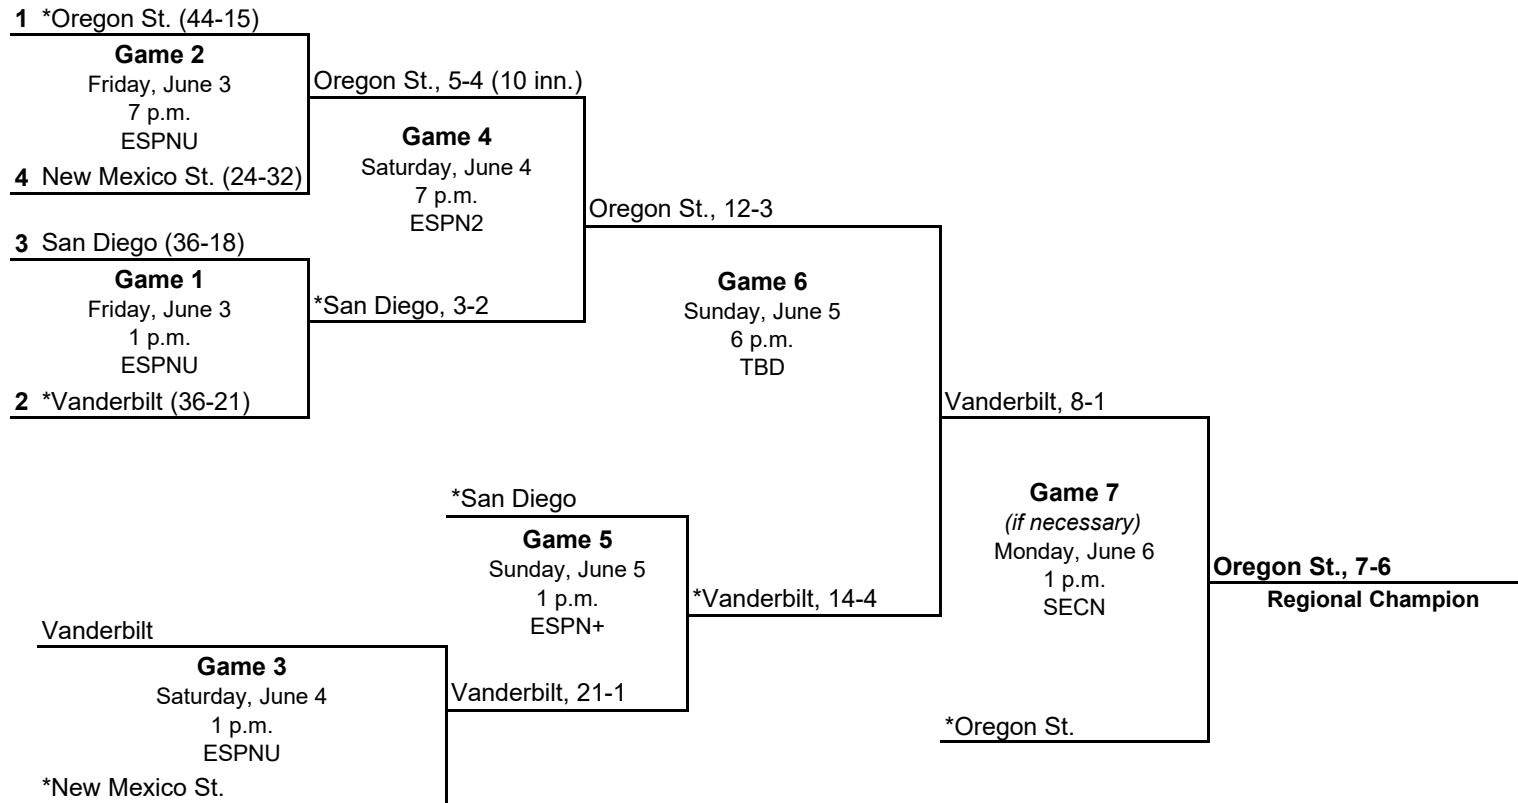

**2022 NCAA Division I Baseball Championship
Regional - Corvallis
June 3-6, 2022**

*Home team
All times are local and subject to change.

© 2022 National Collegiate Athletic Association. No commercial use without the NCAA's written permission.

Don't Bet On It.