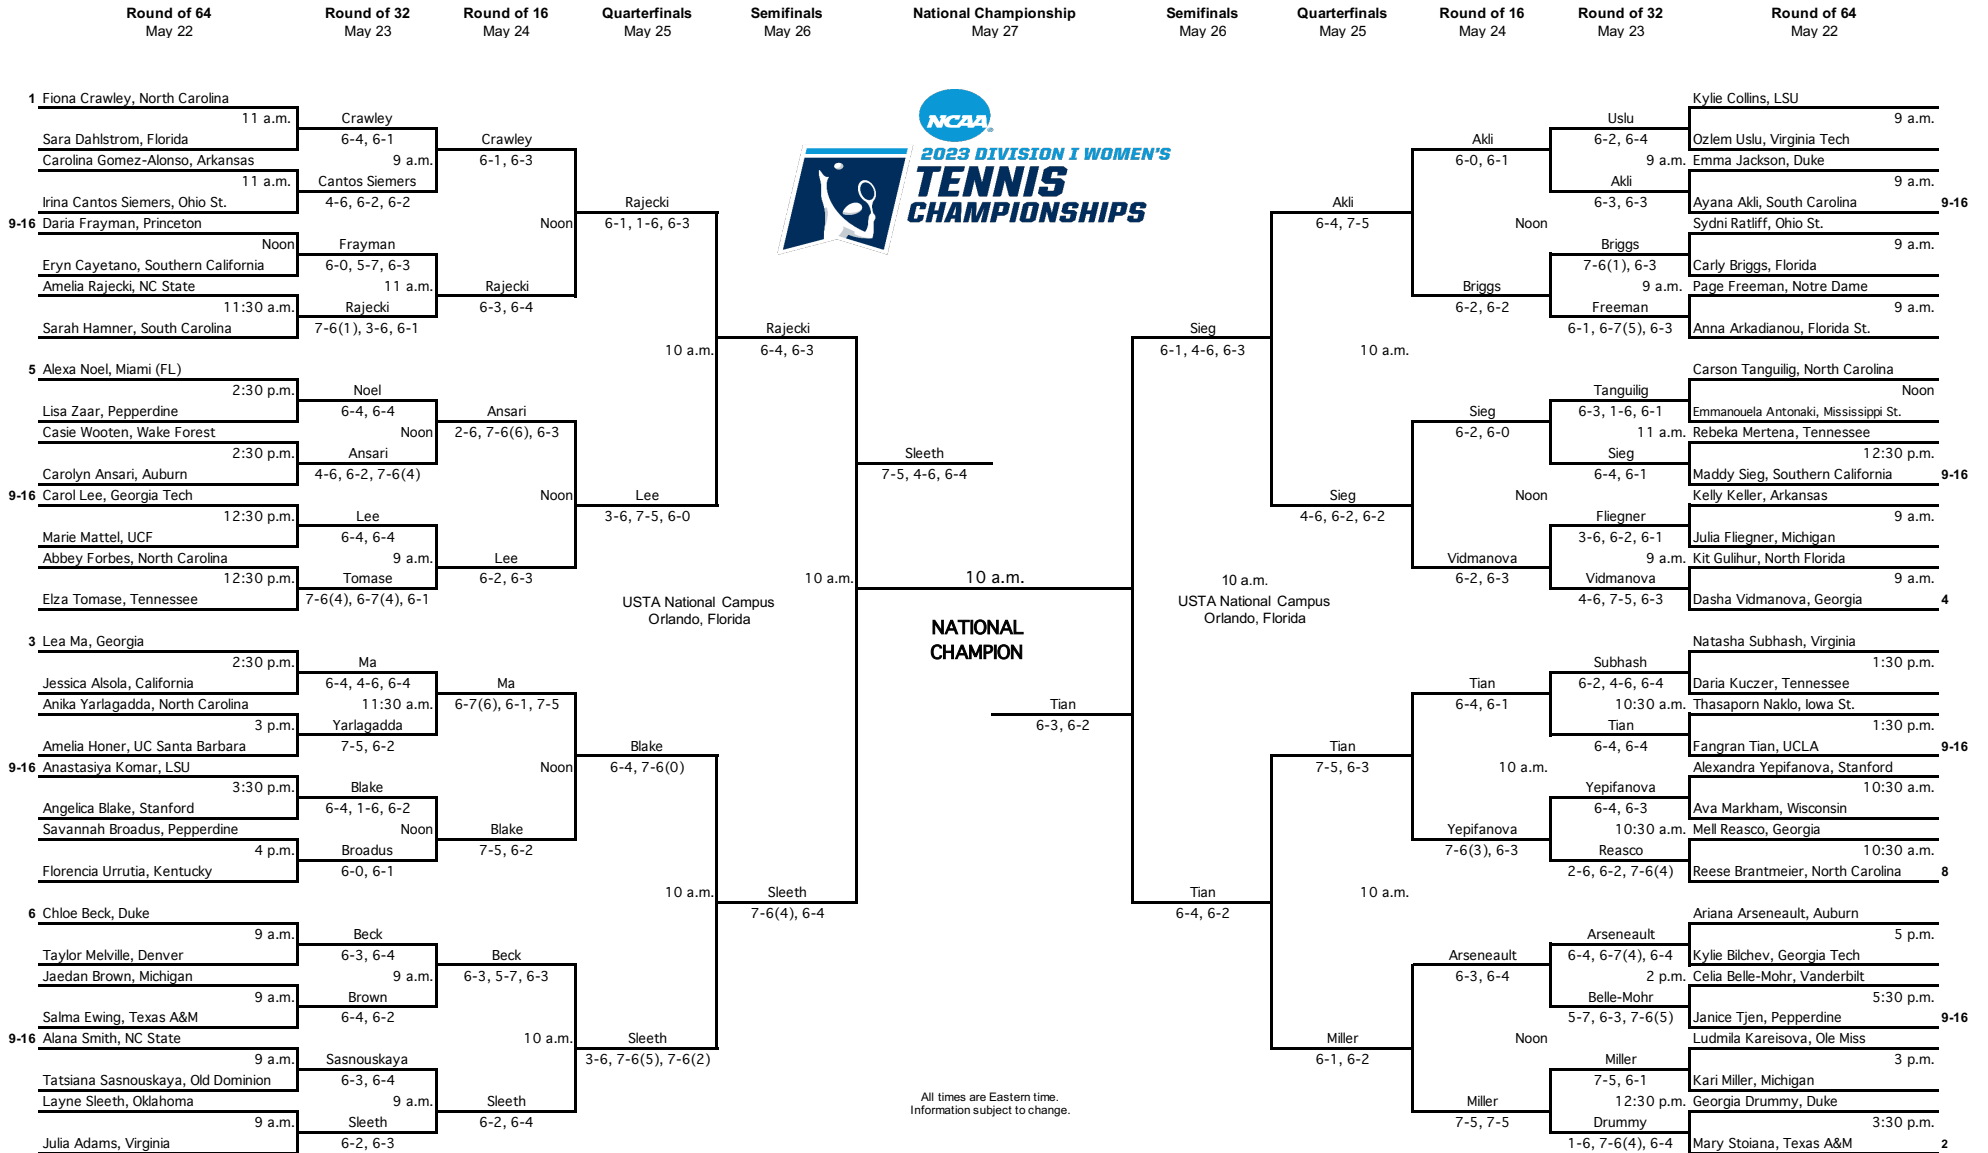

2023 NCAA Division I Women's Tennis Championship

Event: Singles Championship